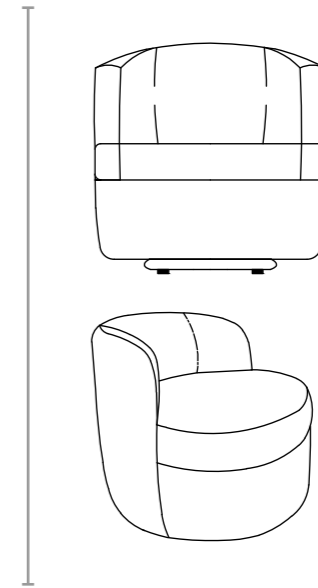

Lexus

1. TOTAL HEIGHT - 32" (81cm)
2. TOTAL DEPTH - 32" (81cm)
3. ARMREST HEIGHT - 24" (61cm)
4. SEAT HEIGHT - 17" (43cm)
5. SEAT DEPTH - 22" (56cm)
6. TOTAL WIDTH-32" (81cm)
7. INSIDE WIDTH-21.5" (54.5cm)