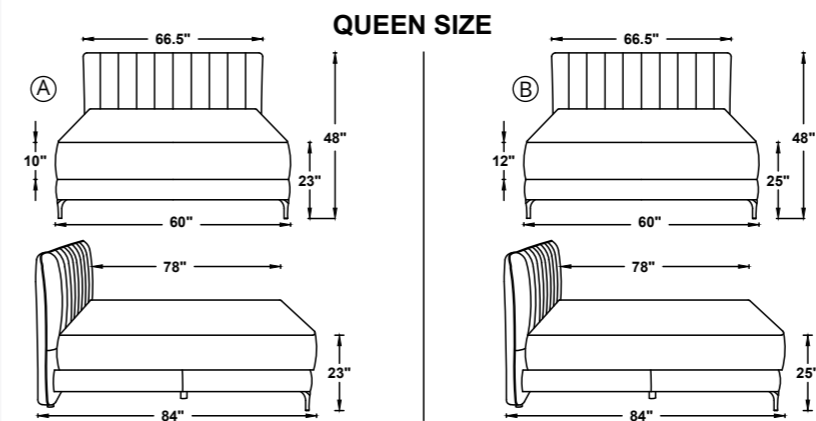

A - MATTRESS THICKNESS - 10" (25.5cm)
B - MATTRESS THICKNESS - 12" (30.5cm)

QUEEN SIZE

Leg Height - 6"
Base Height - 12.5"
Mattress Height - A - 10" | B - 12"

NOTE : MATTRESS LENGTH - 78" (198cm)
MATTRESS WIDTH - 60" (152.5cm)

A - MATTRESS THICKNESS - 10" (25.5cm)
B - MATTRESS THICKNESS - 12" (30.5cm)

Leg Height - 6"
Base Height - 12.5"
Mattress Height - A - 10" | B - 12"

NOTE : MATTRESS LENGTH - 78" (198cm)
MATTRESS WIDTH - 60" (152.5cm)

A - MATTRESS THICKNESS - 10" (25.5cm)
B - MATTRESS THICKNESS - 12" (30.5cm)

Piper

Leg Height - 6"
Base Height - 13"
Mattress Height - A - 10" | B - 12"

NOTE : MATTRESS LENGTH - 78" (198cm)
MATTRESS WIDTH - 72" (183cm)

A - MATTRESS THICKNESS - 10" (25.5cm)
B - MATTRESS THICKNESS - 12" (30.5cm)

Leg Height - 6"
Base Height - 13"
Mattress Height - A - 10" | B - 12"

NOTE : MATTRESS LENGTH - 78" (198cm)
MATTRESS WIDTH - 60" (152.5cm)