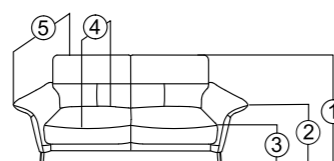

2 STR
TW - 59.25" / ISW - 44"
TW - 150.5cm / ISW - 112cm

3 STR
TW - 79.25" / ISW - 63.5"
TW - 201.5cm / ISW - 161.5cm

1. ARMREST HEIGHT - 27" (68.5cm)
2. TOTAL DEPTH - 37.5" (95.5cm)
3. TOTAL HEIGHT - 40" (101.5cm)
4. SEAT HEIGHT - 21" (53.5cm)
5. SEAT DEPTH - 21" (53.5cm)

Naples

2 STR
TW - 64" / ISW - 47.75"
TW - 162.5cm / ISW - 121.5cm

3 STR
TW - 84.25" / ISW - 67.75"
TW - 214cm / ISW - 172cm

1. TOTAL HEIGHT - 29.5" (75cm)
2. ARM REST HEIGHT - 23.5" (59.5cm)
3. SEAT HEIGHT - 19.25" (49cm)
4. SEAT DEPTH - 22.5" (57cm)
5. TOTAL DEPTH - 41.25" (105cm)

1 STR
 TW - 28.5" / ISW - 22"
 TW - 72.5cm / ISW - 56cm

2 STR
 TW - 54.5" / ISW - 48"
 TW - 138.5cm / ISW - 122cm

3 STR
 TW - 66.5" / ISW - 60"
 TW - 169cm / ISW - 152.5cm

4 STR
 TW - 96.5" / ISW - 90"
 TW - 245cm / ISW - 228.5cm