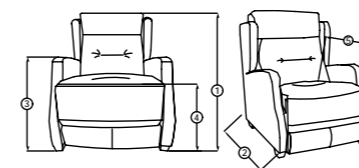

Leo

1 STR + CON + 1 STR
TW - 73.5"
TW - 187cm

1 STR + CON + 1STR + CON + 1 STR
TW - 116"
TW - 295cm

1 STR + CON + 2 STR + CON + 1 STR
TW - 140"
TW - 356cm

1. TOTAL HEIGHT - 41" (104cm)
2. TOTAL DEPTH
  BEFORE RECLINING - 39.75" (101cm) - 110°
  TV POSITION - 56.5" (144cm) - 120°
  AFTER RECLINING - 63" (161cm) - 140°
3. ARM REST HEIGHT - 23" (59cm)
4. SEAT HEIGHT - 18.5" (47cm)
5. SEAT DEPTH - 22" (56cm)

NOTE: EACH INSIDE SEAT WIDTH - 24"(61cm)

Leo