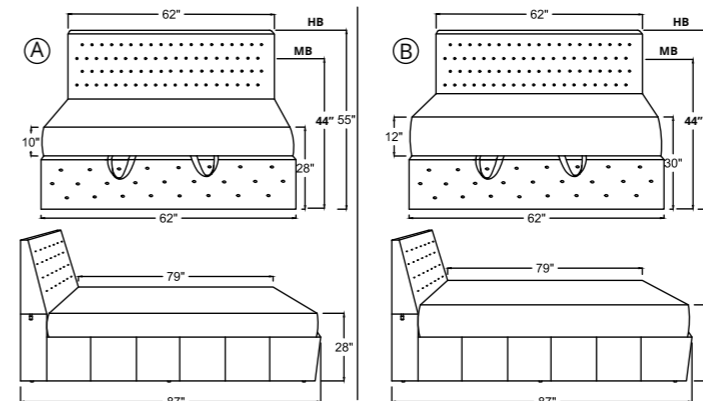

QUEEN SIZE HB, MB

Leg Height - 5 mm Bush
Base Height - 18"
Mattress Height - A - 10" | B - 12"

NOTE : MATTRESS LENGTH - 78" (198cm)
MATTRESS WIDTH - 60" (152.5cm)

A - MATTRESS THICKNESS - 10" (25.5cm)
B - MATTRESS THICKNESS - 12" (30.5cm)

*HB - High Back | MD - Mid Back

Phoenix