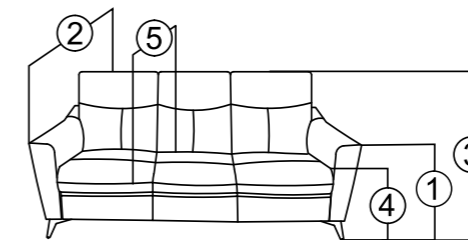

2 STR
TW - 57" / ISW - 48"
TW - 144.5cm / ISW - 122cm

3 STR
TW - 69" / ISW - 60"
TW - 175cm / ISW - 152.5cm

4 STR
TW - 99" / ISW - 90"
TW - 251.5cm / ISW - 228.5cm

1. TOTAL HEIGHT - 33" (84cm)
2. ARM REST HEIGHT - 24.5" (62cm)
3. SEAT HEIGHT - 18" (45.5cm)
4. SEAT DEPTH - 20" (51cm)
5. TOTAL DEPTH - 37" (94cm)
6. LEG HEIGHT - 7" (18cm)

2 STR
TW - 59.25" / ISW - 44"
TW - 150.5cm / ISW - 112cm

3 STR
TW - 79.25" / ISW - 63.5"
TW - 201.5cm / ISW - 161.5cm

1. ARMREST HEIGHT - 27" (68.5cm)
2. TOTAL DEPTH - 37.5" (95.5cm)
3. TOTAL HEIGHT - 40" (101.5cm)
4. SEAT HEIGHT - 21" (53.5cm)
5. SEAT DEPTH - 21" (53.5cm)