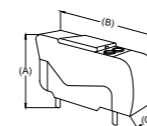

1 STR + CON + 1 STR
TW - 78" / TW - 198cm

1 STR + CON + 1 STR + CON + 1 STR
TW - 114.5" / TW - 291cm

1 STR + CON + 2 STR + CON + 1 STR
TW - 138.25" / TW - 352cm

1. TOTAL HEIGHT - 41" (104cm)
2. ARM REST HEIGHT - 25" (63.5cm)
3. SEAT HEIGHT - 19" (48cm)
4. SEAT DEPTH - 21" (53.5cm)
5. TOTAL DEPTH - 39" (99cm)
6. LEG HEIGHT - 5.5" (14cm)

CONSOLE

- A. TOTAL HEIGHT BACK - 25" (63.5cm)
- B. TOTAL DEPTH - 38.25" (97cm)
- C. TOTAL WIDTH - 12.5" (31.75cm)

NOTE : TWO CUP HOLDERS WITH COOLING OPTION
EACH INSIDE SEAT WIDTH - 24"(61cm)

Nina