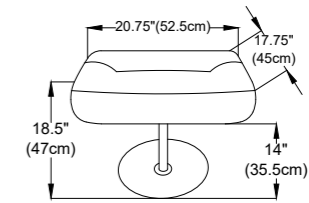

Bergen

1. TOTAL HEIGHT - 43" (109cm)
2. TOTAL WIDTH - 31" (78.5cm)
3. TOTAL DEPTH - 34" (86.5cm)
4. SEAT HEIGHT - 18.75" (47.5cm)
5. SEAT DEPTH - 18" (45.5cm)
6. SEAT WIDTH - 19" (48cm)
7. ARM REST HEIGHT - 23" (58.5cm)
8. LEG HEIGHT - 12" (30.5cm)

NOTE : BEFORE RECLINE - 34" (86.5cm)
AFTER RECLINE - 47.5" (120.5cm)

P Base

1. TOTAL HEIGHT - 43.25"(110cm)
   TOTAL WIDTH - 32.5"(82.5cm)
   TOTAL DEPTH - 33.75"(85.5cm)
   SEAT HEIGHT - 18.5"(47cm)
   SEAT DEPTH - 18.5"(47cm)
   SEAT WIDTH - 20"(51cm)
   ARM REST HEIGHT - 23"(58.5cm)
   LEG HEIGHT - 11.5"(29cm)

BEFORE RECLINE - 33.75"(85.5cm)
AFTER RECLINE - 47.75"(121 cm)

W 20.75" x D 18.75" x H 18.75"
W 52.5cm x D 47.5cm x H 47.5cm
LEG HEIGHT - 14"(35.5cm)