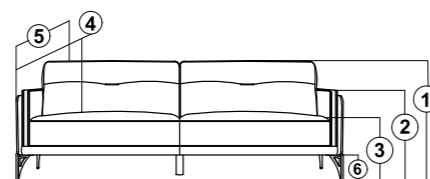

2 STR
TW - 57" / ISW - 48"
TW - 144.5cm / ISW - 122cm

3 STR
TW - 69" / ISW - 60"
TW - 175cm / ISW - 152.5cm

4 STR
TW - 99" / ISW - 90"
TW - 251.5cm / ISW - 228.5cm

1. TOTAL HEIGHT - 33" (84cm)
2. ARM REST HEIGHT - 24.5" (62cm)
3. SEAT HEIGHT - 18" (45.5cm)
4. SEAT DEPTH - 20" (51cm)
5. TOTAL DEPTH - 37" (94cm)
6. LEG HEIGHT - 7" (18cm)

2 STR
TW - 59.25" / ISW - 44"
TW - 150.5cm / ISW - 112cm

3 STR
TW - 79.25" / ISW - 63.5"
TW - 201.5cm / ISW - 161.5cm

1. ARMREST HEIGHT - 27" (68.5cm)
2. TOTAL DEPTH - 37.5" (95.5cm)
3. TOTAL HEIGHT - 40" (101.5cm)
4. SEAT HEIGHT - 21" (53.5cm)
5. SEAT DEPTH - 21" (53.5cm)