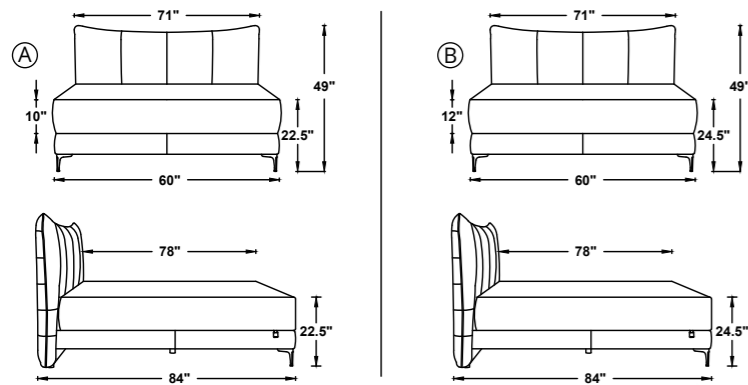

TW - 85.5" / ISW - 72"
 TW - 217cm / ISW - 183cm

NOTE :MATTRESS LENGTH - 75" (190.5cm)
 MATTRESS WIDTH - 62" (157.5cm)
 MATTRESS THICKNESS - 4" (10cm)

Hilton

Miami

1. TOTAL HEIGHT - 92cm (36")
2. SEAT HEIGHT - 48cm (19")
3. ARMREST HEIGHT - 70cm (27.5")
4. TOTAL DEPTH - 88cm (34.5")
5. SEAT DEPTH - 57cm (22")

3 STR SOFA CUM BED
 TW -83"X 67" / TW - 210 X 170 cm

Miami

BEDS

Pablo

Leg Height - 6"
Base Height - 12.5"
Mattress Height - A - 10" | B - 12"

NOTE : MATTRESS LENGTH - 78" (198cm)
MATTRESS WIDTH - 72" (183cm)

A - MATTRESS THICKNESS - 10" (25.5cm)
B - MATTRESS THICKNESS - 12" (30.5cm)

QUEEN SIZE

Leg Height - 6"
Base Height - 12.5"
Mattress Height - A - 10" | B - 12"

NOTE : MATTRESS LENGTH - 78" (198cm)
MATTRESS WIDTH - 60" (152.5cm)

A - MATTRESS THICKNESS - 10" (25.5cm)
B - MATTRESS THICKNESS - 12" (30.5cm)

Pablo

KING SIZE

Leg Height - 5 mm Bush
Base Height - 14"
Mattress Height - A - 10" | B - 12"

NOTE : MATTRESS LENGTH - 78" (198cm)
MATTRESS WIDTH - 72" (183cm)