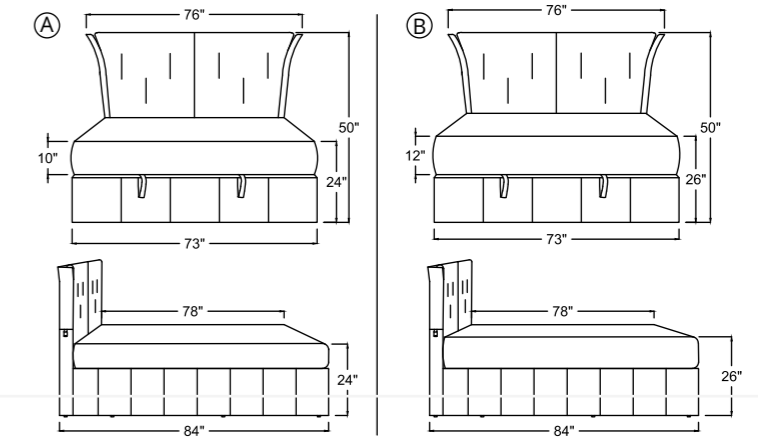

A - MATTRESS THICKNESS - 10" (25.5cm)
 B - MATTRESS THICKNESS - 12" (30.5cm)

QUEEN SIZE HB, MB

Leg Height - 5 mm Bush
 Base Height - 18"
 Mattress Height - A - 10" | B - 12"

NOTE : MATTRESS LENGTH - 78" (198cm)
 MATTRESS WIDTH - 60" (152.5cm)

A - MATTRESS THICKNESS - 10" (25.5cm)
 B - MATTRESS THICKNESS - 12" (30.5cm)

QUEEN SIZE

Leg Height - 5 mm Bush
 Base Height - 14"
 Mattress Height - A-10" | B-12"

NOTE : MATTRESS LENGTH - 78" (198cm)
 MATTRESS WIDTH - 60" (152.5cm)

A - MATTRESS THICKNESS - 10" (25.5cm)
 B - MATTRESS THICKNESS - 12" (30.5cm)

Windsor

KING SIZE

Leg Height - 5 mm Bush
 Base Height - 14"
 Mattress Height - A-10" | B-12"

NOTE : MATTRESS LENGTH - 78" (198cm)
 MATTRESS WIDTH - 72" (183cm)