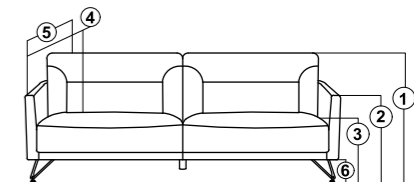

1. TOTAL HEIGHT - 32"(81.5cm)
2. ARM REST HEIGHT - 24"(61cm)
3. SEAT HEIGHT - 17"(43cm)
4. SEAT DEPTH - 20" (51cm)
5. TOTAL DEPTH - 35" (89cm)
6. LEG HEIGHT - 6.25" (16cm)