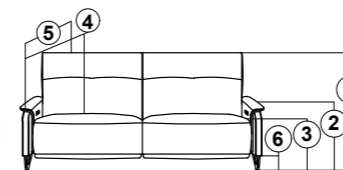

1. TOTAL HEIGHT - 41.5" (105.5cm)
2. ARM REST HEIGHT - 23.75" (60.5cm)
3. SEAT HEIGHT - 19" (48cm)
4. SEAT DEPTH - 21" (53.5cm)
5. TOTAL DEPTH - 38" (96.5cm)
6. LEG HEIGHT - 5.5" (14cm)