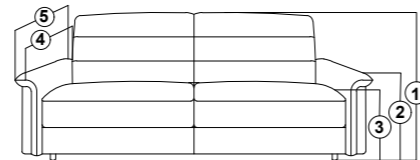

TW - 85.5" / ISW - 72"
 TW - 217cm / ISW - 183cm

NOTE :MATTRESS LENGTH - 75" (190.5cm)
 MATTRESS WIDTH - 62" (157.5cm)
 MATTRESS THICKNESS - 4" (10cm)

Hilton

Miami

1. TOTAL HEIGHT - 92cm (36")
2. SEAT HEIGHT - 48cm (19")
3. ARMREST HEIGHT - 70cm (27.5")
4. TOTAL DEPTH - 88cm (34.5")
5. SEAT DEPTH - 57cm (22")