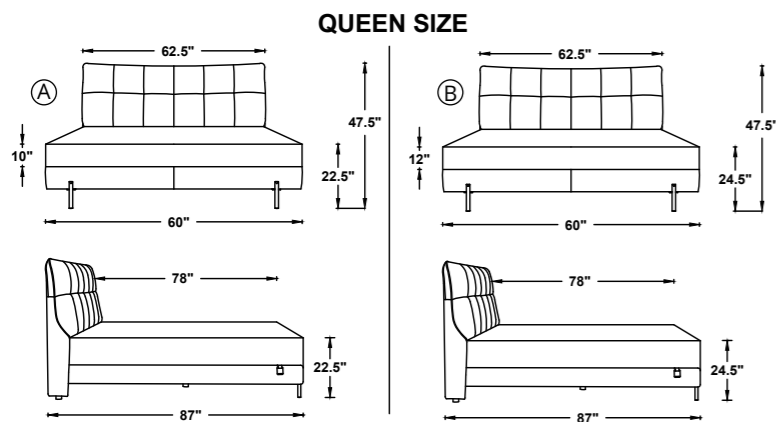

A - MATTRESS THICKNESS - 10" (25.5cm)
B - MATTRESS THICKNESS - 12" (30.5cm)

QUEEN SIZE

Leg Height - 6"
Base Height - 12.5"
Mattress Height - A - 10" | B - 12"

NOTE : MATTRESS LENGTH - 78" (198cm)
MATTRESS WIDTH - 60" (152.5cm)

A - MATTRESS THICKNESS - 10" (25.5cm)
B - MATTRESS THICKNESS - 12" (30.5cm)

QUEEN SIZE

Leg Height - 5 mm Bush
Base Height - 14"
Mattress Height - A - 10" | B - 12"

NOTE : MATTRESS LENGTH - 78" (198cm)
MATTRESS WIDTH - 60" (152.5cm)

A - MATTRESS THICKNESS - 10" (25.5cm)
B - MATTRESS THICKNESS - 12" (30.5cm)

Parkes

Paul

Leg Height - 6"
Base Height - 12.5"
Mattress Height - A - 10" | B - 12"

NOTE : MATTRESS LENGTH - 78" (198cm)
MATTRESS WIDTH - 72" (183cm)

A - MATTRESS THICKNESS - 10" (25.5cm)
B - MATTRESS THICKNESS - 12" (30.5cm)

Leg Height - 6"
Base Height - 12.5"
Mattress Height - A - 10" | B - 12"

NOTE : MATTRESS LENGTH - 78" (198cm)
MATTRESS WIDTH - 60" (152.5cm)