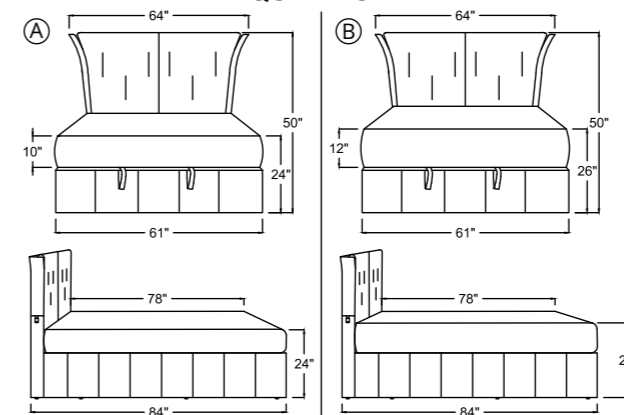

A - MATTRESS THICKNESS - 10" (25.5cm)
 B - MATTRESS THICKNESS - 12" (30.5cm)

QUEEN SIZE

Leg Height - 5 mm Bush
 Base Height - 14"
 Mattress Height - A-10" | B-12"

NOTE : MATTRESS LENGTH - 78" (198cm)
 MATTRESS WIDTH - 60" (152.5cm)

A - MATTRESS THICKNESS - 10" (25.5cm)
 B - MATTRESS THICKNESS - 12" (30.5cm)

Windsor

KING SIZE

Leg Height - 5 mm Bush
 Base Height - 14"
 Mattress Height - A-10" | B-12"

NOTE : MATTRESS LENGTH - 78" (198cm)
 MATTRESS WIDTH - 72" (183cm)