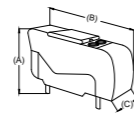

Hudson

1STR + CON + 1STR
TW 80" / TW 203cm

1STR + CON + 1STR + CON + 1STR
TW 117.5" / TW 298.5cm

1STR + CON + 2STR + CON + 1STR
TW 142.5" / TW 362cm

1. TOTAL HEIGHT 34.5"(87.5cm)
2. ARM REST HEIGHT 23.5"(59.5cm)
3. SEAT HEIGHT 19"(48cm)
4. SEAT DEPTH 20.5"(52cm)
5. TOTAL DEPTH 42"(106.5cm)
6. LEG HEIGHT 6"(15cm)

CONSOLE

- A. TOTAL HEIGHT BACK 25"(63.5cm)
- B. TOTAL DEPTH 38.25"(97cm)
- C. TOTAL WIDTH 12.5"(31.75cm)

NOTE : TWO CUP HOLDERS WITH COOLING OPTION
EACH INSIDE SEAT WIDTH - 24"(61cm)

Hudson