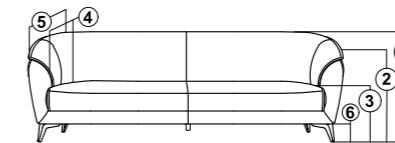

Comfy

Comfy

1 STR
TW - 32" / ISW - 22"
TW - 81cm / ISW - 55.5cm

2 STR
TW - 54" / ISW - 44"
TW - 137cm / ISW - 111.5cm

3 STR
TW - 76" / ISW - 66"
TW - 193cm / ISW - 167.5cm

1. TOTAL HEIGHT - 39" (99cm)
2. ARM REST HEIGHT - 24.75" (63cm)
3. SEAT HEIGHT - 19.5" (49.5cm)
4. SEAT DEPTH - 22.5" (57cm)
5. TOTAL DEPTH - 35.5" (90cm)
6. LEG HEIGHT - 5.5" (14cm)

Cozy

1 STR
TW - 31" / ISW - 21"
TW - 78.5M / ISW - 53.5cm

2 STR
TW - 51.5" / ISW - 41.5"
TW - 131cm / ISW - 105.5cm

3 STR
TW - 71" / ISW - 61"
TW - 180.5cm / ISW - 155cm

- 1. TOTAL HEIGHT - 38.5" (98cm)
- 2. ARM REST HEIGHT - 24.5" (62cm)
- 3. SEAT HEIGHT - 19" (51cm)
- 4. SEAT DEPTH - 22.5" (57cm)
- 5. TOTAL DEPTH - 35" (89cm)
- 6. LEG HEIGHT - 5.5" (14cm)

Cuddly

Cuddly

1 STR
 TW - 31" / ISW - 20.5"
 TW - 78.5cm / ISW - 52cm

2 STR
 TW - 52" / ISW - 39"
 TW - 132cm / ISW - 99cm

3 STR
 TW - 73" / ISW - 60"
 TW - 185.5cm / ISW - 152.5cm

3 SA + DAYBED
 TW - 103"(261.5cm) / ISW - 90"(228.5cm)
 DBTW - 36.5"(93cm) / DBISW - 30"(76cm)
 DBTD - 60"(152.5cm) / DBSD - 48.5"(123cm)