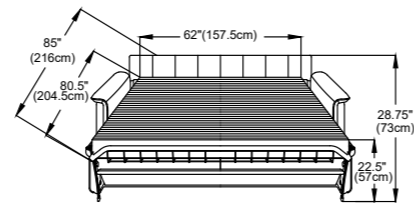

30"(76cm)
47"(119.5cm)

W 20.5" x D 17.75" x H 18.5"
W 52.5cm x D 45cm x H 47cm
LEG HEIGHT - 14"(35.5cm)

SOFA CUM BEDS

Hilton

1. TOTAL HEIGHT - 36.5" (92.5cm)
2. TOTAL DEPTH - 41" (104cm)
3. SEAT HEIGHT - 18.5" (47cm)
4. SEAT DEPTH - 23" (58.5cm)
5. ARM REST - 22" (56cm)

TW - 85.5" / ISW - 72"
 TW - 217cm / ISW - 183cm

NOTE :MATTRESS LENGTH - 75" (190.5cm)
 MATTRESS WIDTH - 62" (157.5cm)
 MATTRESS THICKNESS - 4" (10cm)

Hilton

Miami

1. TOTAL HEIGHT - 92cm (36")
2. SEAT HEIGHT - 48cm (19")
3. ARMREST HEIGHT - 70cm (27.5")
4. TOTAL DEPTH - 88cm (34.5")
5. SEAT DEPTH - 57cm (22")