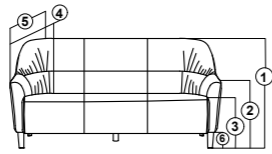

Cozy

1 STR
TW - 31" / ISW - 21"
TW - 78.5M / ISW - 53.5cm

2 STR
TW - 51.5" / ISW - 41.5"
TW - 131cm / ISW - 105.5cm

3 STR
TW - 71" / ISW - 61"
TW - 180.5cm / ISW - 155cm

- 1. TOTAL HEIGHT - 38.5" (98cm)
- 2. ARM REST HEIGHT - 24.5" (62cm)
- 3. SEAT HEIGHT - 19" (51cm)
- 4. SEAT DEPTH - 22.5" (57cm)
- 5. TOTAL DEPTH - 35" (89cm)
- 6. LEG HEIGHT - 5.5" (14cm)