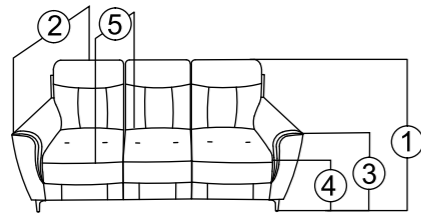

1. TOTAL HEIGHT - 33" (84cm)
2. ARM REST HEIGHT - 24.5" (62cm)
3. SEAT HEIGHT - 17" (43cm)
4. SEAT DEPTH - 21" (53.5cm)
5. TOTAL DEPTH - 35.5" (90cm)
6. LEG HEIGHT - 7" (18cm)

Symphony

Symphony

1 STR
TW - 43" / ISW - 24"
TW - 109cm / ISW - 61cm

2 STR
TW - 67" / ISW - 48"
TW - 170cm / ISW - 122cm

2.5 STR
TW - 79" / ISW - 60"
TW - 201cm / ISW - 152.5cm

3 STR
TW - 91" / ISW - 71.5"
TW - 231cm / ISW - 181.5cm

1. TOTAL HEIGHT - 35" (89cm)
2. TOTAL DEPTH - 37" (94cm)
3. ARM REST HEIGHT - 23.5" (60cm)
4. SEAT HEIGHT - 17" (43cm)
5. SEAT DEPTH - 22" (56cm)

Turin

Turin

2 STR
TW - 68.5" / ISW - 48.5"
TW - 174cm / ISW - 123cm

3 STR
TW - 87.75" / ISW - 67.75"
TW - 223cm / ISW - 172cm

1. TOTAL HEIGHT - 34.25" (87cm)
2. TOTAL DEPTH - 37.75" (96cm)
3. ARM REST HEIGHT - 25" (63.5cm)
4. SEAT HEIGHT - 19.25" (49cm)
5. SEAT DEPTH - 23.5" (59.5cm)

Venice

2 STR
TW - 56.25" , ISW - 41"
TW - 143cm , ISW - 104cm

3 STR
TW - 76.25" , ISW - 60.5"
TW - 193.5cm , ISW - 153.5cm

1. TOTAL HEIGHT - 39"(99cm)
2. TOTAL DEPTH - 35.5" (90cm)
3. ARMREST HEIGHT - 26" (66cm)
4. SEAT HEIGHT - 20.5" (52cm)
5. SEAT DEPTH - 20.5" (52cm)