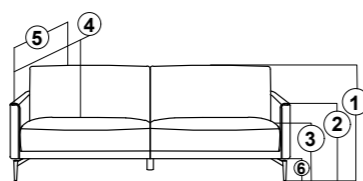

1. TOTAL HEIGHT - 32" (81cm)
2. ARM REST HEIGHT - 23.5" (59.5cm)
3. SEAT HEIGHT - 17.5" (44.5cm)
4. SEAT DEPTH - 20.5" (52cm)
5. TOTAL DEPTH - 36" (91.5cm)
6. LEG HEIGHT - 6.75" (17cm)