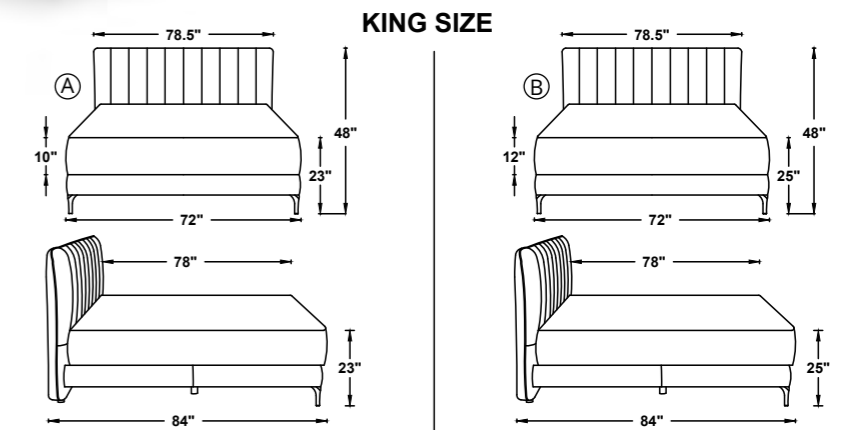

A - MATTRESS THICKNESS - 10" (25.5cm)
B - MATTRESS THICKNESS - 12" (30.5cm)

Leg Height - 6"
Base Height - 12.5"
Mattress Height - A - 10" | B - 12"

NOTE : MATTRESS LENGTH - 78" (198cm)
MATTRESS WIDTH - 60" (152.5cm)

A - MATTRESS THICKNESS - 10" (25.5cm)
B - MATTRESS THICKNESS - 12" (30.5cm)

Piper

Leg Height - 6"
Base Height - 13"
Mattress Height - A - 10" | B - 12"

NOTE : MATTRESS LENGTH - 78" (198cm)
MATTRESS WIDTH - 72" (183cm)

A - MATTRESS THICKNESS - 10" (25.5cm)
B - MATTRESS THICKNESS - 12" (30.5cm)

Leg Height - 6"
Base Height - 13"
Mattress Height - A - 10" | B - 12"

NOTE : MATTRESS LENGTH - 78" (198cm)
MATTRESS WIDTH - 60" (152.5cm)