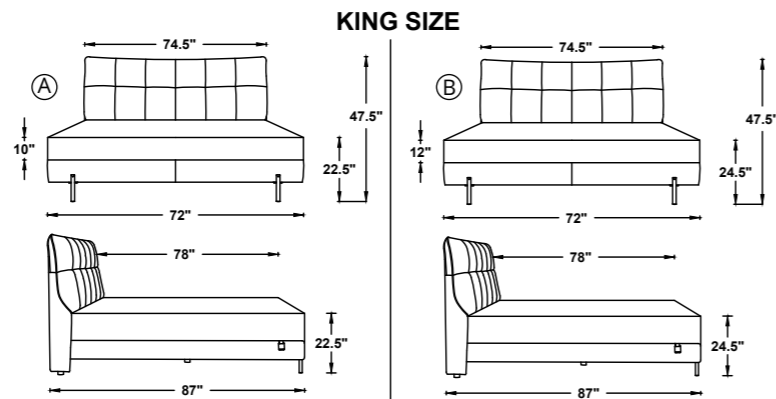

A - MATTRESS THICKNESS - 10" (25.5cm)
B - MATTRESS THICKNESS - 12" (30.5cm)

QUEEN SIZE

Leg Height - 6"
Base Height - 12.5"
Mattress Height - A - 10" | B - 12"

NOTE : MATTRESS LENGTH - 78" (198cm)
MATTRESS WIDTH - 60" (152.5cm)

A - MATTRESS THICKNESS - 10" (25.5cm)
B - MATTRESS THICKNESS - 12" (30.5cm)

QUEEN SIZE

Leg Height - 5 mm Bush
Base Height - 14"
Mattress Height - A - 10" | B - 12"

NOTE : MATTRESS LENGTH - 78" (198cm)
MATTRESS WIDTH - 60" (152.5cm)

A - MATTRESS THICKNESS - 10" (25.5cm)
B - MATTRESS THICKNESS - 12" (30.5cm)

Parkes

Paul

Leg Height - 6"
Base Height - 12.5"
Mattress Height - A - 10" | B - 12"

NOTE : MATTRESS LENGTH - 78" (198cm)
MATTRESS WIDTH - 72" (183cm)

A - MATTRESS THICKNESS - 10" (25.5cm)
B - MATTRESS THICKNESS - 12" (30.5cm)

Leg Height - 6"
Base Height - 12.5"
Mattress Height - A - 10" | B - 12"

NOTE : MATTRESS LENGTH - 78" (198cm)
MATTRESS WIDTH - 60" (152.5cm)