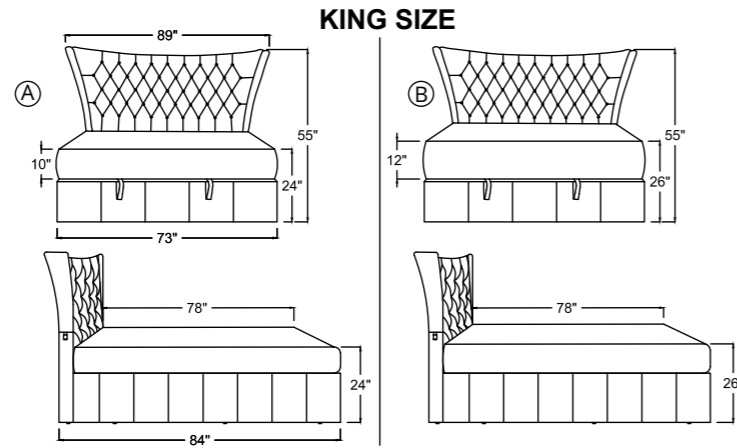

A - MATTRESS THICKNESS - 10" (25.5cm)
B - MATTRESS THICKNESS - 12" (30.5cm)

Leg Height - 6"
Base Height - 13"
Mattress Height - A - 10" | B - 12"

NOTE : MATTRESS LENGTH - 78" (198cm)
MATTRESS WIDTH - 60" (152.5cm)

A - MATTRESS THICKNESS - 10" (25.5cm)
 B - MATTRESS THICKNESS - 12" (30.5cm)

QUEEN SIZE HB, MB

Leg Height - 5 mm Bush
 Base Height - 18"
 Mattress Height - A - 10" | B - 12"

NOTE : MATTRESS LENGTH - 78" (198cm)
 MATTRESS WIDTH - 60" (152.5cm)

A - MATTRESS THICKNESS - 10" (25.5cm)
 B - MATTRESS THICKNESS - 12" (30.5cm)

*HB - High Back | MD - Mid Back

Phoenix

Windsor

Leg Height - 5 mm Bush
 Base Height - 14"
 Mattress Height - A-10" | B-12"

NOTE : MATTRESS LENGTH - 78" (198cm)
 MATTRESS WIDTH - 72" (183cm)

A - MATTRESS THICKNESS - 10" (25.5cm)
 B - MATTRESS THICKNESS - 12" (30.5cm)

QUEEN SIZE

Leg Height - 5 mm Bush
 Base Height - 14"
 Mattress Height - A-10" | B-12"

NOTE : MATTRESS LENGTH - 78" (198cm)
 MATTRESS WIDTH - 60" (152.5cm)