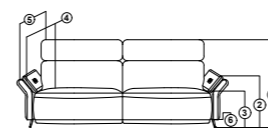

1 STR + CON + 1 STR
TW - 78" / TW - 198cm

1 STR + CON + 1 STR + CON + 1 STR
TW - 114.5" / TW - 291cm

1 STR + CON + 2 STR + CON + 1 STR
TW - 138.25" / TW - 352cm

1. TOTAL HEIGHT - 41" (104cm)
2. ARM REST HEIGHT - 25" (63.5cm)
3. SEAT HEIGHT - 19" (48cm)
4. SEAT DEPTH - 21" (53.5cm)
5. TOTAL DEPTH - 39" (99cm)
6. LEG HEIGHT - 5.5" (14cm)

CONSOLE

- A. TOTAL HEIGHT BACK - 25" (63.5cm)
- B. TOTAL DEPTH - 38.25" (97cm)
- C. TOTAL WIDTH - 12.5" (31.75cm)

NOTE : TWO CUP HOLDERS WITH COOLING OPTION
EACH INSIDE SEAT WIDTH - 24"(61cm)

Nina