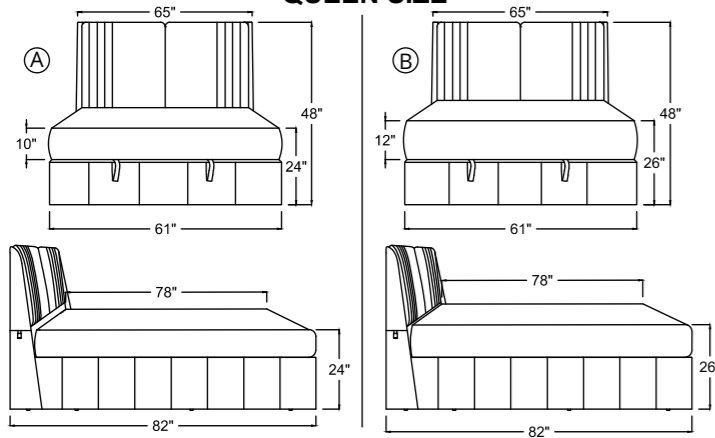

A - MATTRESS THICKNESS - 10" (25.5cm)
B - MATTRESS THICKNESS - 12" (30.5cm)

Leg Height - 6"
Base Height - 12.5"
Mattress Height - A - 10" | B - 12"

NOTE : MATTRESS LENGTH - 78" (198cm)
MATTRESS WIDTH - 60" (152.5cm)

A - MATTRESS THICKNESS - 10" (25.5cm)
B - MATTRESS THICKNESS - 12" (30.5cm)

Leg Height - 6"
Base Height - 13"
Mattress Height - A - 10" | B - 12"

NOTE : MATTRESS LENGTH - 78" (198cm)
MATTRESS WIDTH - 60" (152.5cm)

A - MATTRESS THICKNESS - 10" (25.5cm)
B - MATTRESS THICKNESS - 12" (30.5cm)

Piper

Perth

Leg Height - 5 mm Bush
 Base Height - 14"
 Mattress Height - A-10" | B-12"

NOTE : MATTRESS LENGTH - 78" (198cm)
 MATTRESS WIDTH - 72" (183cm)

A - MATTRESS THICKNESS - 10" (25.5cm)
 B - MATTRESS THICKNESS - 12" (30.5cm)

QUEEN SIZE

Leg Height - 5 mm Bush
 Base Height - 14"
 Mattress Height - A-10" | B-12"

NOTE : MATTRESS LENGTH - 78" (198cm)
 MATTRESS WIDTH - 60" (152.5cm)