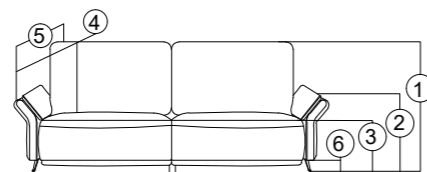

Bennette

Bennette

1 STR
TW - 40" / ISW - 22"
TW - 101.5cm / ISW - 56cm

2 STR
TW - 65.25" / ISW - 47"
TW - 165.5cm / ISW - 119.5cm

3 STR
TW - 77.25" / ISW - 59"
TW - 196cm / ISW - 150cm

1. TOTAL HEIGHT - 36.5" (93cm)
2. ARM REST HEIGHT - 24.75" (63cm)
3. SEAT HEIGHT - 19.5" (49.5cm)
4. SEAT DEPTH - 22" (56cm)
5. TOTAL DEPTH - 38" (96.5cm)
6. LEG HEIGHT - 5.5" (14cm)

Blake

Blake

1 STR
TW - 34" / ISW - 22"
TW - 86.5cm / ISW - 56cm

2 STR
TW - 59.5" / ISW - 47.25"
TW - 151cm / ISW - 120cm

3 STR
TW - 71.5" / ISW - 59.25"
TW - 181.5cm / ISW - 150.5cm

1. TOTAL HEIGHT - 36" (91.5cm)
2. ARM REST HEIGHT - 24.25" (61.5cm)
3. SEAT HEIGHT - 19.5" (49.5cm)
4. SEAT DEPTH - 22" (56cm)
5. TOTAL DEPTH - 38" (96.5cm)
6. LEG HEIGHT - 5.5" (14cm)