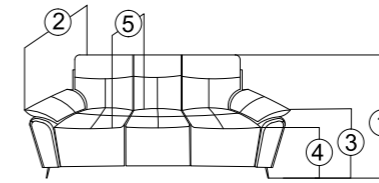

3 STR
TW - 79.5" , ISW - 58.5"
TW - 202cm / ISW - 148.5cm

1. TOTAL HEIGHT - 38" (96.5cm)
2. TOTAL DEPTH - 36.5" (93cm)
3. ARMREST HEIGHT - 24" (61cm)
4. SEAT HEIGHT - 19" (48cm)
5. SEAT DEPTH - 20.5" (52cm)