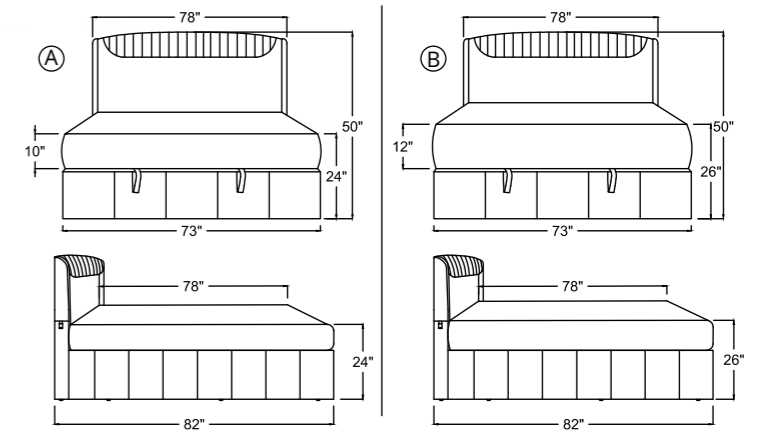

A - MATTRESS THICKNESS - 10" (25.5cm)
B - MATTRESS THICKNESS - 12" (30.5cm)

QUEEN SIZE

Leg Height - 6"
Base Height - 12.5"
Mattress Height - A - 10" | B - 12"

NOTE : MATTRESS LENGTH - 78" (198cm)
MATTRESS WIDTH - 60" (152.5cm)

A - MATTRESS THICKNESS - 10" (25.5cm)
B - MATTRESS THICKNESS - 12" (30.5cm)

Pablo

KING SIZE

Leg Height - 5 mm Bush
Base Height - 14"
Mattress Height - A - 10" | B - 12"

NOTE : MATTRESS LENGTH - 78" (198cm)
MATTRESS WIDTH - 72" (183cm)

A - MATTRESS THICKNESS - 10" (25.5cm)
B - MATTRESS THICKNESS - 12" (30.5cm)

QUEEN SIZE

Leg Height - 5 mm Bush
Base Height - 14"
Mattress Height - A - 10" | B - 12"

NOTE : MATTRESS LENGTH - 78" (198cm)
MATTRESS WIDTH - 60" (152.5cm)