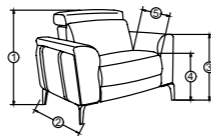

1. TOTAL HEIGHT - 34.5"(88cm)
2. TOTAL DEPTH
  - TOTAL DEPTH(BEFORE RECLINING) - 41"(104cm) - 110°
  - TOTAL DEPTH(AFTER RECLINING) - 62.5"(159cm) - 140°
3. ARM REST HEIGHT - 25"(64cm)
4. SEAT HEIGHT - 20"(51cm)
5. SEAT DEPTH - 21"(53cm)