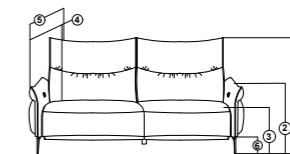

Yana

1 STR + CON + 1 STR
TW - 72.5" / TW - 184cm

1 STR + CON + 1STR + CON + 1 STR
TW - 109" / TW - 277cm

1 STR + CON + 2 STR + CON + 1 STR
TW - 133" / TW - 338cm

1. TOTAL HEIGHT 41.5"(105.5cm)
2. ARM REST HEIGHT 24"(61cm)
3. SEAT HEIGHT 19"(48cm)
4. SEAT DEPTH 21.5"(54.5cm)
5. TOTAL DEPTH 39.5"(100.5cm)
6. LEG HEIGHT 5.5"(14cm)

CONSOLE

- A. TOTAL HEIGHT BACK 25"(63.5cm)
- B. TOTAL DEPTH 38.25"(97cm)
- C. TOTAL WIDTH 12.5"(31.75cm)

NOTE : TWO CUP HOLDERS WITH COOLING OPTION
EACH INSIDE SEAT WIDTH - 24"(61cm)

Yana

Zara

1 STR + CON + 1 STR
TW - 72.5" / TW - 184cm

1 STR + CON + 1 STR + CON + 1 STR
TW - 109" / TW - 277cm

1 STR + CON + 2 STR + CON + 1 STR
TW - 133" / TW - 338cm

1. TOTAL HEIGHT - 43.25" (110cm)
2. ARM REST HEIGHT - 26.25" (66.5cm)
3. SEAT HEIGHT - 19" (48cm)
4. SEAT DEPTH - 22" (56cm)
5. TOTAL DEPTH - 40" (101.5cm)
6. LEG HEIGHT - 6" (15cm)

CONSOLE

- A. TOTAL HEIGHT BACK - 22.5" (57cm)
- B. TOTAL DEPTH - 38.25" (97cm)
- C. TOTAL WIDTH - 12.5" (31.75cm)

NOTE : TWO CUP HOLDERS WITH COOLING OPTION
EACH INSIDE SEAT WIDTH - 24"(61cm)

Zara