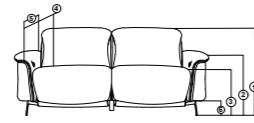

Hudson

1STR + CON + 1STR
TW 80" / TW 203cm

1STR + CON + 1STR + CON + 1STR
TW 117.5" / TW 298.5cm

1STR + CON + 2STR + CON + 1STR
TW 142.5" / TW 362cm

1. TOTAL HEIGHT 34.5"(87.5cm)
2. ARM REST HEIGHT 23.5"(59.5cm)
3. SEAT HEIGHT 19"(48cm)
4. SEAT DEPTH 20.5"(52cm)
5. TOTAL DEPTH 42"(106.5cm)
6. LEG HEIGHT 6"(15cm)

CONSOLE

- A. TOTAL HEIGHT BACK 25"(63.5cm)
- B. TOTAL DEPTH 38.25"(97cm)
- C. TOTAL WIDTH 12.5"(31.75cm)

NOTE : TWO CUP HOLDERS WITH COOLING OPTION
EACH INSIDE SEAT WIDTH - 24"(61cm)

Hudson