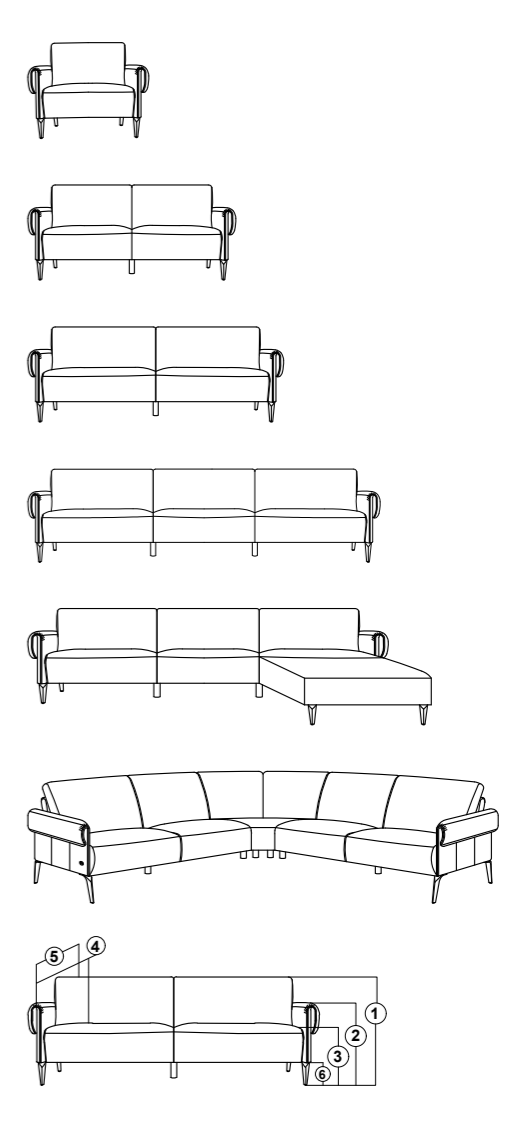

Staten

Staten

1 STR
 TW - 32.5" / ISW - 22"
 TW - 82.5cm / ISW - 56cm

2 STR
 TW - 58.5" / ISW - 48"
 TW - 148.5cm / ISW - 122cm

3 STR
 TW - 70.5" / ISW - 60"
 TW - 179cm / ISW - 152.5cm

4 STR
 TW - 100.5" / ISW - 90"
 TW - 255.5cm / ISW - 228.5cm

1. TOTAL HEIGHT - 33" (84cm)
2. ARM REST HEIGHT - 24.5" (62cm)
3. SEAT HEIGHT - 17" (43cm)
4. SEAT DEPTH - 21" (53.5cm)
5. TOTAL DEPTH - 35.5" (90cm)
6. LEG HEIGHT - 7" (18cm)

Symphony

Symphony

1 STR
TW - 43" / ISW - 24"
TW - 109cm / ISW - 61cm