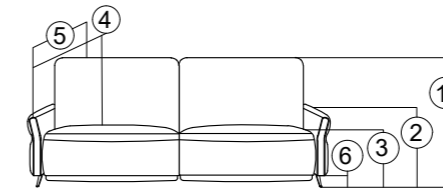

Bennette

Bennette

1 STR
TW - 40" / ISW - 22"
TW - 101.5cm / ISW - 56cm

2 STR
TW - 65.25" / ISW - 47"
TW - 165.5cm / ISW - 119.5cm

3 STR
TW - 77.25" / ISW - 59"
TW - 196cm / ISW - 150cm

1. TOTAL HEIGHT - 36.5" (93cm)
2. ARM REST HEIGHT - 24.75" (63cm)
3. SEAT HEIGHT - 19.5" (49.5cm)
4. SEAT DEPTH - 22" (56cm)
5. TOTAL DEPTH - 38" (96.5cm)
6. LEG HEIGHT - 5.5" (14cm)

Blake

Blake

1 STR
TW - 34" / ISW - 22"
TW - 86.5cm / ISW - 56cm

2 STR
TW - 59.5" / ISW - 47.25"
TW - 151cm / ISW - 120cm

3 STR
TW - 71.5" / ISW - 59.25"
TW - 181.5cm / ISW - 150.5cm

1. TOTAL HEIGHT - 36" (91.5cm)
2. ARM REST HEIGHT - 24.25" (61.5cm)
3. SEAT HEIGHT - 19.5" (49.5cm)
4. SEAT DEPTH - 22" (56cm)
5. TOTAL DEPTH - 38" (96.5cm)
6. LEG HEIGHT - 5.5" (14cm)