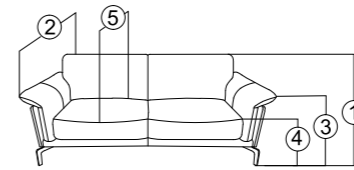

Turin

Turin

2 STR
TW - 68.5" / ISW - 48.5"
TW - 174cm / ISW - 123cm

3 STR
TW - 87.75" / ISW - 67.75"
TW - 223cm / ISW - 172cm

1. TOTAL HEIGHT - 34.25" (87cm)
2. TOTAL DEPTH - 37.75" (96cm)
3. ARM REST HEIGHT - 25" (63.5cm)
4. SEAT HEIGHT - 19.25" (49cm)
5. SEAT DEPTH - 23.5" (59.5cm)