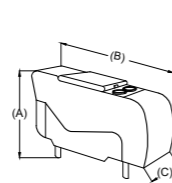

CONSOLE

- A. TOTAL HEIGHT BACK 25"(63.5cm)
- B. TOTAL DEPTH 38.25"(97cm)
- C. TOTAL WIDTH 12.5"(31.75cm)

NOTE : TWO CUP HOLDERS WITH COOLING OPTION
EACH INSIDE SEAT WIDTH - 24"(61cm)