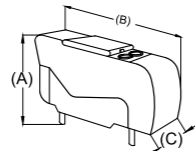

CONSOLE

- A. TOTAL HEIGHT BACK - 25" (63.5cm)
- B. TOTAL DEPTH - 38.25" (97cm)
- C. TOTAL WIDTH - 12.5" (31.75cm)

NOTE : TWO CUP HOLDERS WITH COOLING OPTION