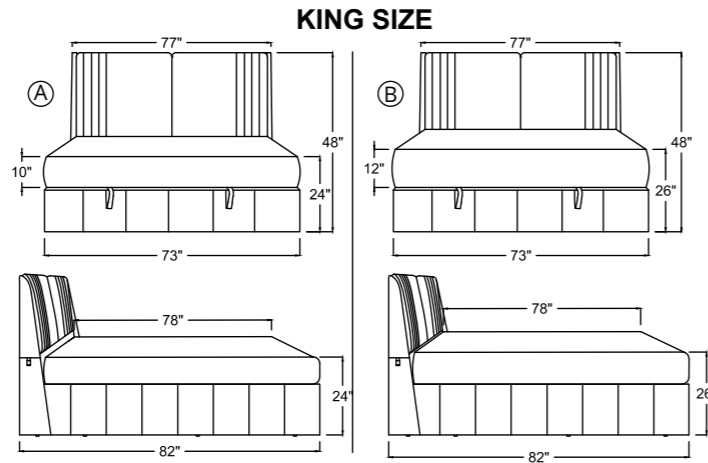

A - MATTRESS THICKNESS - 10" (25.5cm)
B - MATTRESS THICKNESS - 12" (30.5cm)

Leg Height - 6"
Base Height - 12.5"
Mattress Height - A - 10" | B - 12"

NOTE : MATTRESS LENGTH - 78" (198cm)
MATTRESS WIDTH - 60" (152.5cm)

A - MATTRESS THICKNESS - 10" (25.5cm)
B - MATTRESS THICKNESS - 12" (30.5cm)

Leg Height - 6"
Base Height - 13"
Mattress Height - A - 10" | B - 12"

NOTE : MATTRESS LENGTH - 78" (198cm)
MATTRESS WIDTH - 60" (152.5cm)

A - MATTRESS THICKNESS - 10" (25.5cm)
B - MATTRESS THICKNESS - 12" (30.5cm)

Piper

Perth

Leg Height - 5 mm Bush
 Base Height - 14"
 Mattress Height - A-10" | B-12"

NOTE : MATTRESS LENGTH - 78" (198cm)
 MATTRESS WIDTH - 72" (183cm)

A - MATTRESS THICKNESS - 10" (25.5cm)
 B - MATTRESS THICKNESS - 12" (30.5cm)

QUEEN SIZE

Leg Height - 5 mm Bush
 Base Height - 14"
 Mattress Height - A-10" | B-12"

NOTE : MATTRESS LENGTH - 78" (198cm)
 MATTRESS WIDTH - 60" (152.5cm)