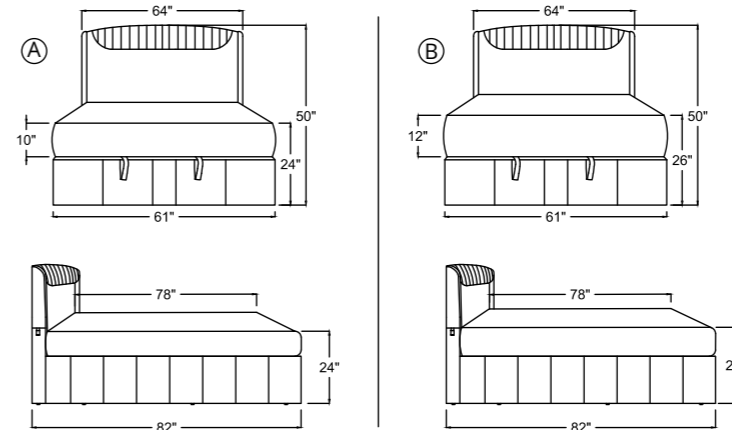

A - MATTRESS THICKNESS - 10" (25.5cm)
B - MATTRESS THICKNESS - 12" (30.5cm)

QUEEN SIZE

Leg Height - 6"
Base Height - 12.5"
Mattress Height - A - 10" | B - 12"

NOTE : MATTRESS LENGTH - 78" (198cm)
MATTRESS WIDTH - 60" (152.5cm)

A - MATTRESS THICKNESS - 10" (25.5cm)
B - MATTRESS THICKNESS - 12" (30.5cm)

Pablo

KING SIZE

Leg Height - 5 mm Bush
Base Height - 14"
Mattress Height - A - 10" | B - 12"

NOTE : MATTRESS LENGTH - 78" (198cm)
MATTRESS WIDTH - 72" (183cm)

A - MATTRESS THICKNESS - 10" (25.5cm)
B - MATTRESS THICKNESS - 12" (30.5cm)

QUEEN SIZE

Leg Height - 5 mm Bush
Base Height - 14"
Mattress Height - A - 10" | B - 12"

NOTE : MATTRESS LENGTH - 78" (198cm)
MATTRESS WIDTH - 60" (152.5cm)

A - MATTRESS THICKNESS - 10" (25.5cm)
B - MATTRESS THICKNESS - 12" (30.5cm)

Parkes

Paul

Leg Height - 6"
Base Height - 12.5"
Mattress Height - A - 10" | B - 12"

NOTE : MATTRESS LENGTH - 78" (198cm)
MATTRESS WIDTH - 72" (183cm)