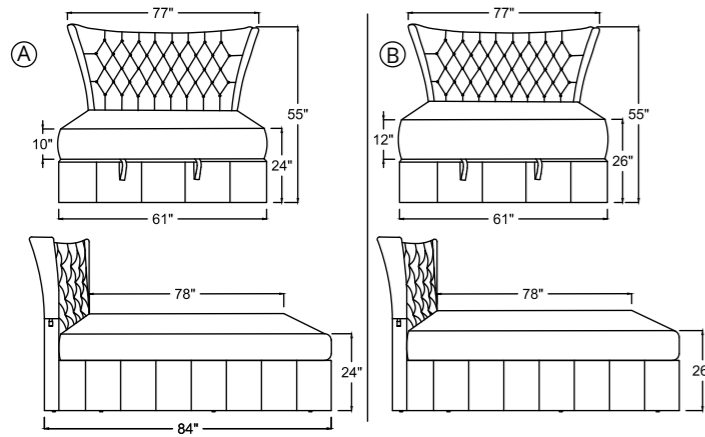

A - MATTRESS THICKNESS - 10" (25.5cm)
 B - MATTRESS THICKNESS - 12" (30.5cm)

Phoenix

KING SIZE HB, MB

Leg Height - 5 mm Bush
 Base Height - 18"
 Mattress Height - A - 10" | B - 12"

NOTE : MATTRESS LENGTH - 78" (198cm)
 MATTRESS WIDTH - 72" (183cm)

A - MATTRESS THICKNESS - 10" (25.5cm)
 B - MATTRESS THICKNESS - 12" (30.5cm)

QUEEN SIZE HB, MB

Leg Height - 5 mm Bush
 Base Height - 18"
 Mattress Height - A - 10" | B - 12"

NOTE : MATTRESS LENGTH - 78" (198cm)
 MATTRESS WIDTH - 60" (152.5cm)

A - MATTRESS THICKNESS - 10" (25.5cm)
 B - MATTRESS THICKNESS - 12" (30.5cm)

*HB - High Back | MD - Mid Back

Phoenix

Windsor

Leg Height - 5 mm Bush
 Base Height - 14"
 Mattress Height - A-10" | B-12"

NOTE : MATTRESS LENGTH - 78" (198cm)
 MATTRESS WIDTH - 72" (183cm)

A - MATTRESS THICKNESS - 10" (25.5cm)
 B - MATTRESS THICKNESS - 12" (30.5cm)

QUEEN SIZE

Leg Height - 5 mm Bush
 Base Height - 14"
 Mattress Height - A-10" | B-12"

NOTE : MATTRESS LENGTH - 78" (198cm)
 MATTRESS WIDTH - 60" (152.5cm)