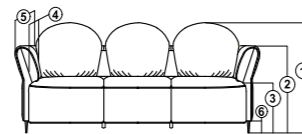

1. TOTAL HEIGHT - 35.75" (91cm)
2. ARM REST HEIGHT - 28" (71cm)
3. SEAT HEIGHT - 18.75" (47.5cm)
4. SEAT DEPTH - 20.5" (52cm)
5. TOTAL DEPTH - 33.5" (85cm)
6. LEG HEIGHT - 6.5" (16.5cm)