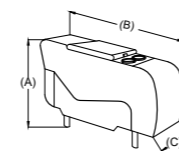

Elvis

1STR + CON + 1STR
TW - 79" / TW - 200.5cm

1 STR + CON + 1 STR + CON + 1 STR
TW - 115.5" / TW - 293cm

1 STR + CON + 2 STR + CON + 1 STR
TW - 139.5" / TW - 354cm

1. TOTAL HEIGHT 34.5"(87.5cm)
2. ARM REST HEIGHT 24"(61cm)
3. SEAT HEIGHT 19.5"(49.5cm)
4. SEAT DEPTH 21"(53cm)
5. TOTAL DEPTH 43.5"(110.5cm)
6. LEG HEIGHT 5"(12.5cm)

CONSOLE

- A. TOTAL HEIGHT BACK 25"(63.5cm)
- B. TOTAL DEPTH 38.25"(97cm)
- C. TOTAL WIDTH 12.5"(31.75cm)

NOTE : TWO CUP HOLDERS WITH COOLING OPTION
EACH INSIDE SEAT WIDTH - 24"(61cm)

Elvis

Charlotte