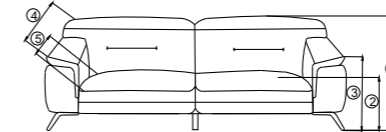

1. TOTAL HEIGHT - 102cm(40")
2. SEAT HEIGHT - 46cm(18")
3. ARMREST HEIGHT - 60cm(24")
4. TOTAL DEPTH - 96cm(38")
5. SEAT DEPTH - 55cm(22")