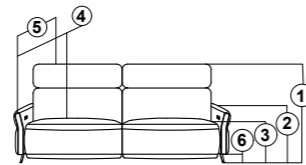

Yana

1 STR + CON + 1 STR
TW - 72.5" / TW - 184cm

1 STR + CON + 1STR + CON + 1 STR
TW - 109" / TW - 277cm

1 STR + CON + 2 STR + CON + 1 STR
TW - 133" / TW - 338cm

1. TOTAL HEIGHT 41.5"(105.5cm)
2. ARM REST HEIGHT 24"(61cm)
3. SEAT HEIGHT 19"(48cm)
4. SEAT DEPTH 21.5"(54.5cm)
5. TOTAL DEPTH 39.5"(100.5cm)
6. LEG HEIGHT 5.5"(14cm)

CONSOLE

- A. TOTAL HEIGHT BACK 25"(63.5cm)
- B. TOTAL DEPTH 38.25"(97cm)
- C. TOTAL WIDTH 12.5"(31.75cm)

NOTE : TWO CUP HOLDERS WITH COOLING OPTION
EACH INSIDE SEAT WIDTH - 24"(61cm)

Yana

Zara

1 STR + CON + 1 STR
TW - 72.5" / TW - 184cm

1 STR + CON + 1 STR + CON + 1 STR
TW - 109" / TW - 277cm

1 STR + CON + 2 STR + CON + 1 STR
TW - 133" / TW - 338cm

1. TOTAL HEIGHT - 43.25" (110cm)
2. ARM REST HEIGHT - 26.25" (66.5cm)
3. SEAT HEIGHT - 19" (48cm)
4. SEAT DEPTH - 22" (56cm)
5. TOTAL DEPTH - 40" (101.5cm)
6. LEG HEIGHT - 6" (15cm)

CONSOLE

- A. TOTAL HEIGHT BACK - 22.5" (57cm)
- B. TOTAL DEPTH - 38.25" (97cm)
- C. TOTAL WIDTH - 12.5" (31.75cm)

NOTE : TWO CUP HOLDERS WITH COOLING OPTION
EACH INSIDE SEAT WIDTH - 24"(61cm)

Zara