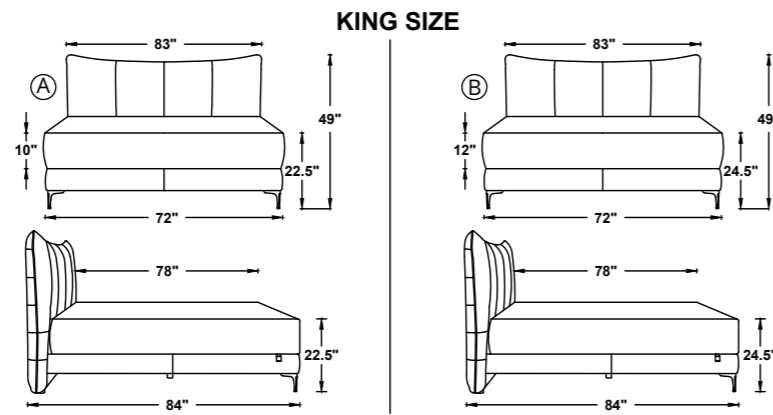

30"(76cm)
47"(119.5cm)

W 20.5" x D 17.75" x H 18.5"
W 52.5cm x D 45cm x H 47cm
LEG HEIGHT - 14"(35.5cm)

SOFA CUM BEDS

Hilton

1. TOTAL HEIGHT - 36.5" (92.5cm)
2. TOTAL DEPTH - 41" (104cm)
3. SEAT HEIGHT - 18.5" (47cm)
4. SEAT DEPTH - 23" (58.5cm)
5. ARM REST - 22" (56cm)

TW - 85.5" / ISW - 72"
 TW - 217cm / ISW - 183cm

NOTE :MATTRESS LENGTH - 75" (190.5cm)
 MATTRESS WIDTH - 62" (157.5cm)
 MATTRESS THICKNESS - 4" (10cm)

Hilton

Miami

1. TOTAL HEIGHT - 92cm (36")
2. SEAT HEIGHT - 48cm (19")
3. ARMREST HEIGHT - 70cm (27.5")
4. TOTAL DEPTH - 88cm (34.5")
5. SEAT DEPTH - 57cm (22")

3 STR SOFA CUM BED
 TW -83"X 67" / TW - 210 X 170 cm

Miami

BEDS

Pablo

Leg Height - 6"
Base Height - 12.5"
Mattress Height - A - 10" | B - 12"

NOTE : MATTRESS LENGTH - 78" (198cm)
MATTRESS WIDTH - 72" (183cm)

A - MATTRESS THICKNESS - 10" (25.5cm)
B - MATTRESS THICKNESS - 12" (30.5cm)

QUEEN SIZE

Leg Height - 6"
Base Height - 12.5"
Mattress Height - A - 10" | B - 12"

NOTE : MATTRESS LENGTH - 78" (198cm)
MATTRESS WIDTH - 60" (152.5cm)