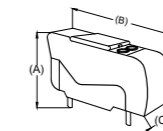

CONSOLE

- A. TOTAL HEIGHT BACK - 22.5" (57cm)
- B. TOTAL DEPTH - 38.25" (97cm)
- C. TOTAL WIDTH - 12.5" (31.75cm)