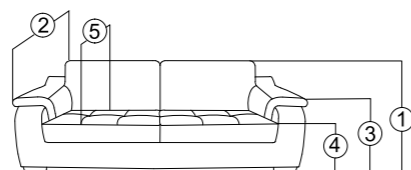

1. TOTAL HEIGHT - 35.5" (90cm)
2. TOTAL DEPTH - 37.5" (95cm)
3. ARM REST HEIGHT - 26" (66cm)
4. SEAT HEIGHT - 18" (46cm)
5. SEAT DEPTH - 20" (51cm)