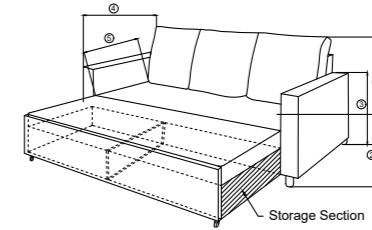

Hilton

1. TOTAL HEIGHT - 36.5" (92.5cm)
2. TOTAL DEPTH - 41" (104cm)
3. SEAT HEIGHT - 18.5" (47cm)
4. SEAT DEPTH - 23" (58.5cm)
5. ARM REST - 22" (56cm)

TW - 85.5" / ISW - 72"
TW - 217cm / ISW - 183cm

NOTE :MATTRESS LENGTH - 75" (190.5cm)
MATTRESS WIDTH - 62" (157.5cm)
MATTRESS THICKNESS - 4" (10cm)

Hilton

Miami

1. TOTAL HEIGHT - 92cm (36")
2. SEAT HEIGHT - 48cm (19")
3. ARMREST HEIGHT - 70cm (27.5")
4. TOTAL DEPTH - 88cm (34.5")
5. SEAT DEPTH - 57cm (22")

3 STR SOFA CUM BED
TW -83"X 67" / TW - 210 X 170 cm

Miami