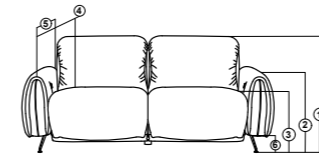

Elvis

1STR + CON + 1STR
TW - 79" / TW - 200.5cm

1 STR + CON + 1 STR + CON + 1 STR
TW - 115.5" / TW - 293cm

1 STR + CON + 2 STR + CON + 1 STR
TW - 139.5" / TW - 354cm

1. TOTAL HEIGHT 34.5"(87.5cm)
2. ARM REST HEIGHT 24"(61cm)
3. SEAT HEIGHT 19.5"(49.5cm)
4. SEAT DEPTH 21"(53cm)
5. TOTAL DEPTH 43.5"(110.5cm)
6. LEG HEIGHT 5"(12.5cm)

CONSOLE

- A. TOTAL HEIGHT BACK 25"(63.5cm)
- B. TOTAL DEPTH 38.25"(97cm)
- C. TOTAL WIDTH 12.5"(31.75cm)

NOTE : TWO CUP HOLDERS WITH COOLING OPTION
EACH INSIDE SEAT WIDTH - 24"(61cm)

Elvis

Charlotte