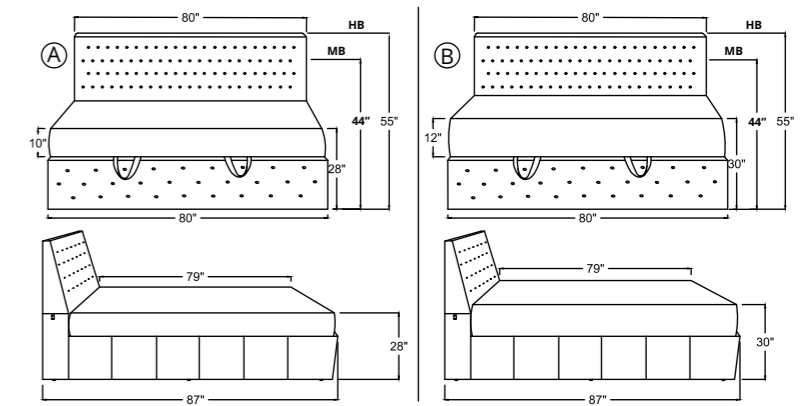

Perth

Leg Height - 5 mm Bush
Base Height - 14"
Mattress Height - A-10" | B-12"

NOTE : MATTRESS LENGTH - 78" (198cm)
MATTRESS WIDTH - 72" (183cm)

A - MATTRESS THICKNESS - 10" (25.5cm)
B - MATTRESS THICKNESS - 12" (30.5cm)

QUEEN SIZE

Leg Height - 5 mm Bush
Base Height - 14"
Mattress Height - A-10" | B-12"

NOTE : MATTRESS LENGTH - 78" (198cm)
MATTRESS WIDTH - 60" (152.5cm)

A - MATTRESS THICKNESS - 10" (25.5cm)
B - MATTRESS THICKNESS - 12" (30.5cm)

Phoenix

KING SIZE HB, MB

Leg Height - 5 mm Bush
Base Height - 18"
Mattress Height - A - 10" | B - 12"

NOTE : MATTRESS LENGTH - 78" (198cm)
MATTRESS WIDTH - 72" (183cm)

A - MATTRESS THICKNESS - 10" (25.5cm)
B - MATTRESS THICKNESS - 12" (30.5cm)

QUEEN SIZE HB, MB

Leg Height - 5 mm Bush
Base Height - 18"
Mattress Height - A - 10" | B - 12"

NOTE : MATTRESS LENGTH - 78" (198cm)
MATTRESS WIDTH - 60" (152.5cm)

A - MATTRESS THICKNESS - 10" (25.5cm)
B - MATTRESS THICKNESS - 12" (30.5cm)

*HB - High Back | MD - Mid Back

Phoenix