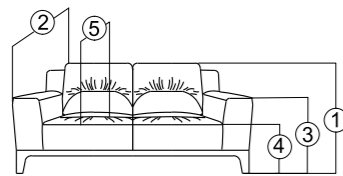

3 STR
TW - 91" / ISW - 71.5"
TW - 231cm / ISW - 181.5cm

1. TOTAL HEIGHT - 35" (89cm)
2. TOTAL DEPTH - 37" (94cm)
3. ARM REST HEIGHT - 23.5" (60cm)
4. SEAT HEIGHT - 17" (43cm)
5. SEAT DEPTH - 22" (56cm)