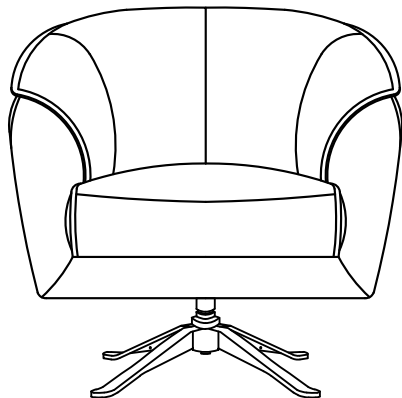

Angel

Armchair
Comfort Fit

Total height - 30.5" (77.5cm)
Total width - 31" (78.5cm)
Total depth - 33" (84cm)
Seat height - 19" (48cm)
Seat depth - 20.5" (52cm)
Seat width - 20.5" (52cm)
Arm rest height - 25.5" (64.5cm)
Leg height - 9" (23cm)