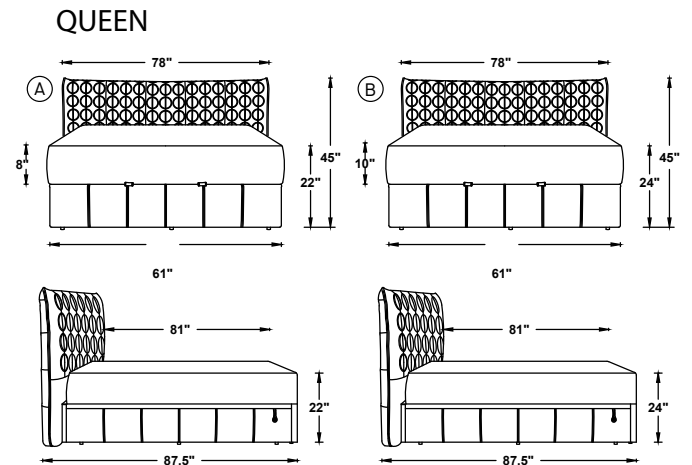

NOTE:

- MATTRESS LENGTH - 78" (198cm)
- MATTRESS WIDTH - 72" (183cm)
- LEG HEIGHT - 1"
- BASE HEIGHT - 13"

- A. MATTRESS THICKNESS - 8" (20.5cm)
- B. MATTRESS THICKNESS - 10" (25.5cm)

Mattress Weight Max
KING BED - 85 Kgs
QUEEN BED - 65 Kgs