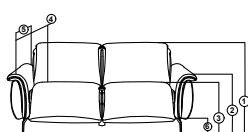

1STR + CON + 1STR
TW 77.5" / TW 197cm

1. TOTAL HEIGHT 34" (86cm)
2. ARM REST HEIGHT 25" (63.5cm)
3. SEAT HEIGHT 19.5" (49.5cm)
4. SEAT DEPTH 21" (53cm)
5. TOTAL DEPTH 41.5" (105.5cm)
6. LEG HEIGHT 6" (15cm)