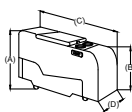

- A. TOTAL HEIGHT BACK - 25" (63.5cm)
- B. TOTAL HEIGHT FRONT - 23.5" (59.5cm)
- C. TOTAL DEPTH - 39.5" (100.5cm)
- D. TOTAL WIDTH - 14.25" (36cm)

Note: 2 Cup Holders with cooling Option
Each Inside Seat Width - 24" (61cm)