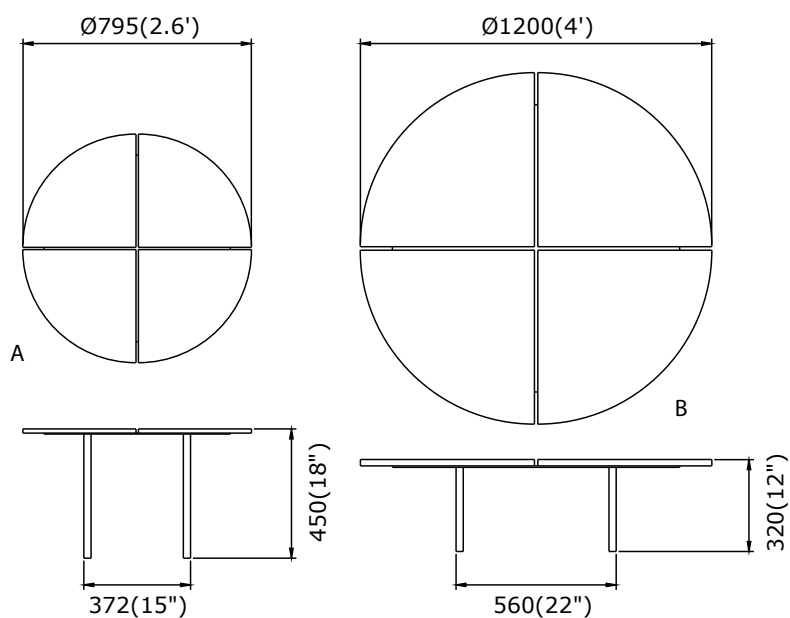

Pizzeria

Center and Side Tables