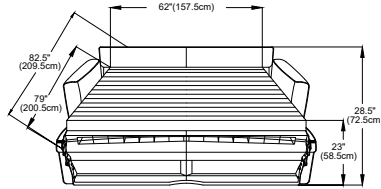

NOTE:

1. MATTRESS LENGTH - 78" (198cm)
2. MATTRESS WIDTH - 62" (157.5cm)
3. MATTRESS THICKNESS - 4" (10cm)