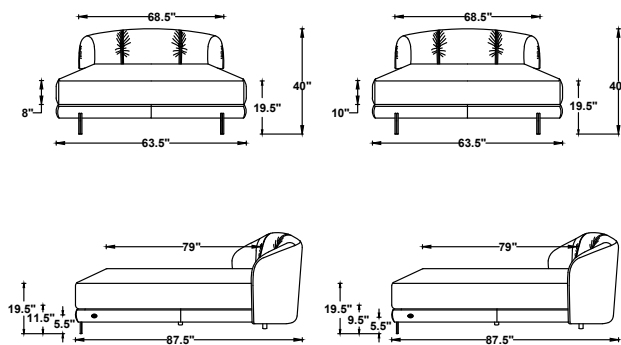

- MATTRESS LENGTH - 78" (198cm)
- MATTRESS WIDTH - 72" (183cm)
- SUITABLE MATTRESS THICKNESS - 8" (20.5cm)
- SUITABLE MATTRESS THICKNESS - 10" (25.5cm)

QUEEN

NOTE:

- MATTRESS LENGTH - 78" (198cm)
- MATTRESS WIDTH - 60" (152.5cm)
- SUITABLE MATTRESS THICKNESS - 8" (20.5cm)
- SUITABLE MATTRESS THICKNESS - 10" (25.5cm)

KING

NOTE:

- MATTRESS LENGTH - 78" (198cm)
- MATTRESS WIDTH - 72" (183cm)
- SUITABLE MATTRESS THICKNESS - 8" (20.5cm)
- SUITABLE MATTRESS THICKNESS - 10" (25.5cm)

QUEEN

NOTE:

- MATTRESS LENGTH - 78" (198cm)
- MATTRESS WIDTH - 60" (152.5cm)
- SUITABLE MATTRESS THICKNESS - 8" (20.5cm)
- SUITABLE MATTRESS THICKNESS - 10" (25.5cm)