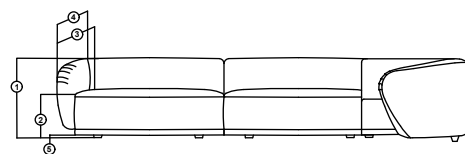

1. TOTAL HEIGHT 27.5" (70cm)
2. SEAT HEIGHT 16" (40cm)
3. SEAT DEPTH 23" (58.5cm)
4. TOTAL DEPTH 36.5" (88cm)
5. LEG HEIGHT 2" (51cm)