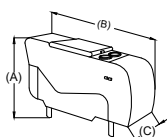

- A. TOTAL HEIGHT BACK 22.5" (57cm)
- B. TOTAL DEPTH 38.25" (97cm)
- C. TOTAL WIDTH 12.5" (31.75cm)

Note: 2 Cup Holders with cooling Option
Each Inside Seat Width - 24" (61cm)

Arm Chairs & Daybed

Adam

Armchair
Comfort Fit