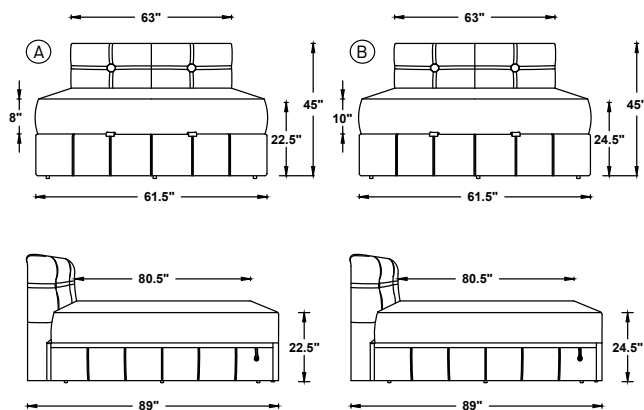

KING

QUEEN

NOTE:

- MATTRESS LENGTH - 78" (198cm)
- MATTRESS WIDTH - 72" (183cm)
- LEG HEIGHT - 1"
- BASE HEIGHT - 13.5"

- A. MATTRESS THICKNESS - 8" (20.5cm)
- B. MATTRESS THICKNESS - 10" (25.5cm)

MATTRESS WEIGHT MAX

KING BED - 85 KGS

QUEEN BED - 65 KGS