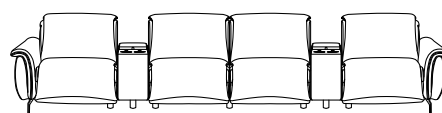

1STR + CON + 2STR + CON + 1STR
TW 138" / TW 350.5cm