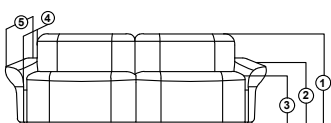

1STR + CON + 1STR
TW - 84" / TW - 213.5cm

1STR + CON + 1STR + CON + 1STR
TW - 126" / TW - 320cm

1STR + CON + 2STR + CON + 1STR
TW - 150" / TW - 381cm

1. TOTAL HEIGHT - 34" (86.5cm)
2. ARM REST FRONT HEIGHT - 21.75" (55cm)
ARM REST BACK HEIGHT - 24.5" (62cm)
3. SEAT HEIGHT - 19.5" (49.5cm)
4. SEAT DEPTH - 22" (56cm)
5. TOTAL DEPTH - 47" (119.5cm)
6. LEG HEIGHT - 2" (5cm)