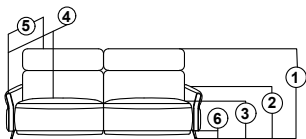

1STR + CON + 1STR
TW 72.5" / TW 184cm

1. TOTAL HEIGHT - 41.5" (105.5cm)
2. ARM REST HEIGHT - 24" (61cm)
3. SEAT HEIGHT - 19" (48cm)
4. SEAT DEPTH - 21.5" (54.5cm)
5. TOTAL DEPTH - 39.5" (100.5cm)
6. LEG HEIGHT - 5.5" (14cm)