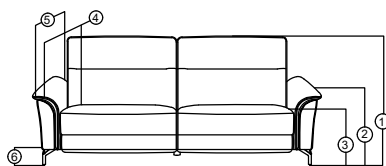

1. TOTAL HEIGHT - 35" (89cm)
2. ARM REST FRONT HEIGHT- 23.5" (59.5cm)
  ARM REST BACK HEIGHT- 25.5" (64.5cm)
3. SEAT HEIGHT - 19" (48cm)
4. SEAT DEPTH - 21" (53.5cm)
5. TOTAL DEPTH - 38" (96.5cm)
6. LEG HEIGHT - 5.5" (14cm)