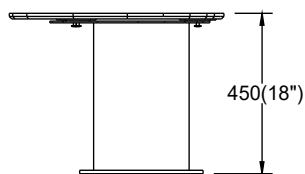

Eggsightment

Center and Side Tables

B