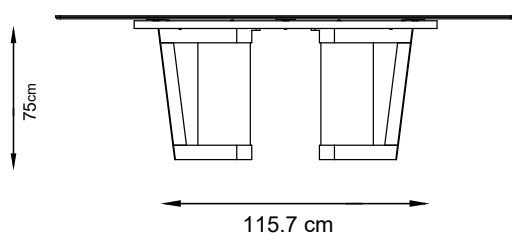

Wrap Around

Dining Table