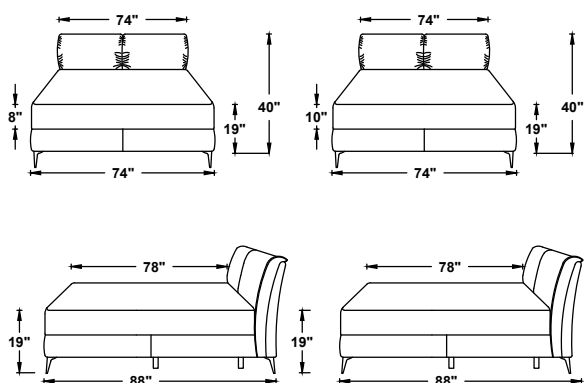

NOTE:

- MATTRESS LENGTH - 78" (198cm)
- MATTRESS WIDTH - 60" (152.5cm)
- SUITABLE MATTRESS THICKNESS - 8" (20.5cm)
- SUITABLE MATTRESS THICKNESS - 10" (25.5cm)

Melinda

Bed

KING

QUEEN

NOTE:

- MATTRESS LENGTH - 78"(198cm)
- MATTRESS WIDTH - 72"(183cm)
- SUITABLE MATTRESS THICKNESS - 8"(20.5cm)
- SUITABLE MATTRESS THICKNESS - 10"(25.5cm)
- LEG HEIGHT - 5.5"
- BASE HEIGHT - 5.5"and 3.5"