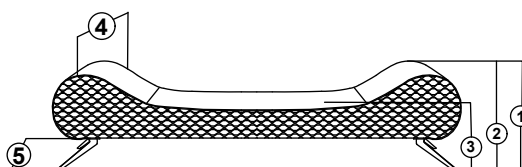

3 STR DAYBED
TW 92.5" / ISW 47"
TW 235cm / ISW 119cm

1. TOTAL HEIGHT 24.5" (62cm)
2. ARM REST HEIGHT 24.5" (62cm)
3. SEAT HEIGHT 16.5" (42cm)
4. TOTAL DEPTH 33.5" (85cm)
5. LEG HEIGHT 8.5" (21.5cm)