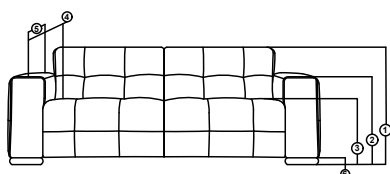

Evian

3 str Stationary Sofa
Comfort Fit

1 STR
TW - 43.5" / ISW - 22"
TW - 110.5cm / ISW - 56cm

2.5 STR
TW - 80" / ISW - 58.5"
TW - 203cm / ISW - 148cm

3 STR
TW - 92" / ISW - 70.5"
TW - 233.5cm / ISW - 179cm