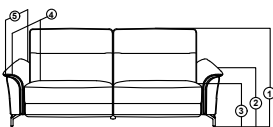

Note: 2 Cup Holders with cooling Option
Each Inside Seat Width - 24" (61cm)

1STR + CON + 1STR
TW - 78" / TW - 198cm

1STR + CON + 1STR + CON + 1STR
TW - 116" / TW - 294.5cm

1STR + CON + 2STR + CON + 1STR
TW - 140" / TW - 355.5cm