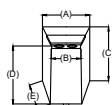

1STR + CON + 1STR
TW - 84" / TW - 213.5cm

1STR + CON + 1STR + CON + 1STR
TW - 126" / TW - 320cm

1STR + CON + 2STR + CON + 1STR
TW - 150" / TW - 381cm

1. TOTAL HEIGHT - 34" (86.5cm)
2. ARM REST FRONT HEIGHT - 21.75" (55cm)
ARM REST BACK HEIGHT - 24.5" (62cm)
3. SEAT HEIGHT - 19.5" (49.5cm)
4. SEAT DEPTH - 22" (56cm)
5. TOTAL DEPTH - 47" (119.5cm)
6. LEG HEIGHT - 2" (5cm)