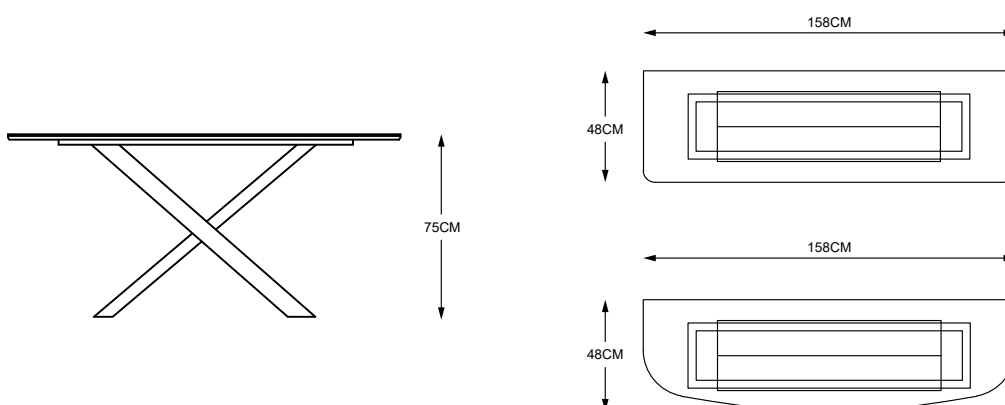

Exel

Console