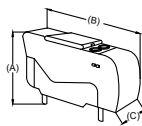

- A. TOTAL HEIGHT BACK - 25" (63.5cm)
- B. TOTAL DEPTH - 38.25" (97cm)
- C. TOTAL WIDTH - 12.5" (31.75cm)

Note: 2 Cup Holders with cooling Option
Each Inside Seat Width - 24" (61cm)