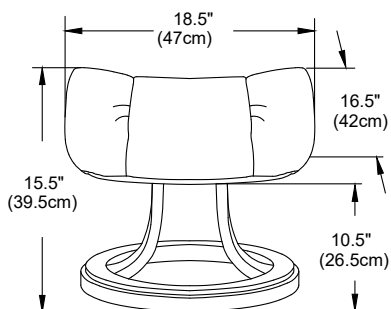

TOTAL HEIGHT - 41.5" (105.5CM)
TOTAL WIDTH - 32.5" (82.5CM)
TOTAL DEPTH BEFORE RECLINE - 30" (76CM)
TOTAL DEPTH AFTER RECLINE - 42" (106.5CM)
SEAT HEIGHT - 17.5" (44.5CM)
SEAT DEPTH - 19.5" (49.5CM)
SEAT WIDTH - 20.5" (52CM)
ARM REST HEIGHT - 22" (56CM)
LEG HEIGHT - 12" (30.5CM)