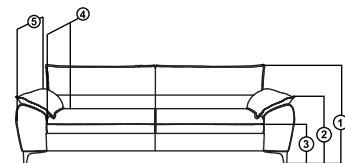

1. TOTAL HEIGHT - 33" (84cm)
2. ARM REST HEIGHT - 23.5" (60cm)
3. SEAT HEIGHT - 17" (43cm)
4. SEAT DEPTH - 21" (53.34cm)
5. TOTAL DEPTH - 37.5" (95.25cm)