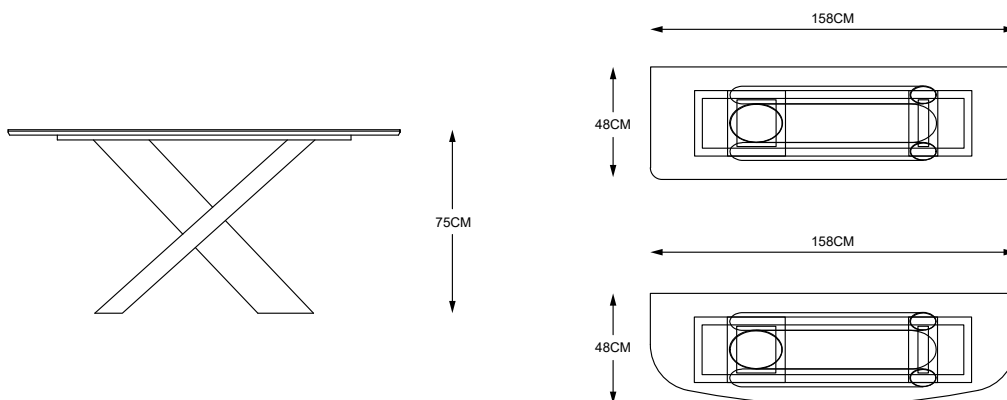

Wedge

Console