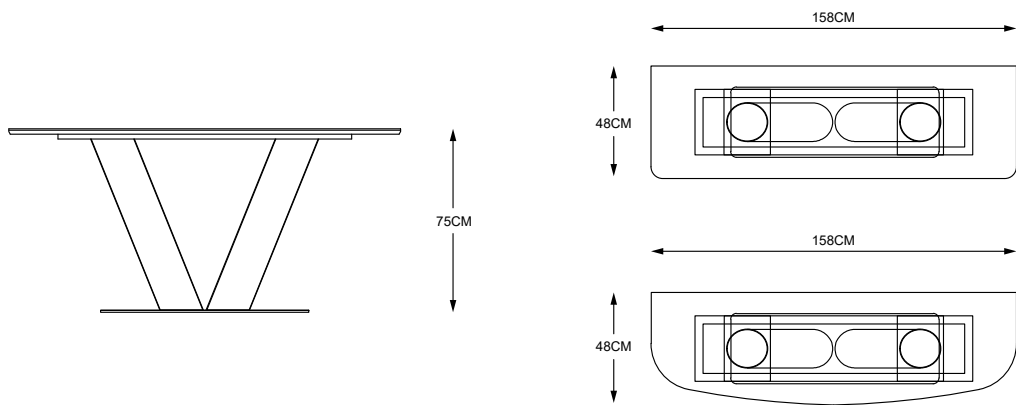

Victory

Console