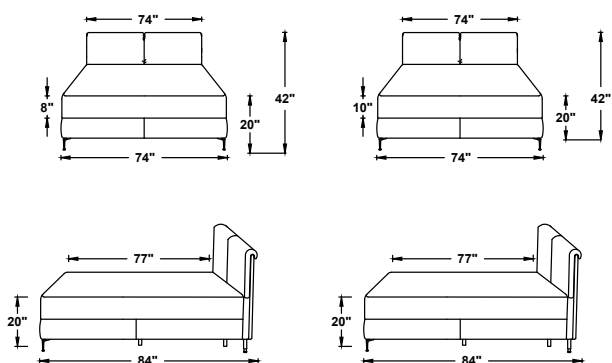

KING

NOTE:

- MATTRESS LENGTH - 78" (198cm)
- MATTRESS WIDTH - 72" (183cm)
- SUITABLE MATTRESS THICKNESS - 8" (20.5cm)
- SUITABLE MATTRESS THICKNESS - 10" (25.5cm)
- LEG HEIGHT - 7"
- BASE HEIGHT - 5" and 3"

QUEEN

NOTE:

- MATTRESS LENGTH - 78" (198cm)
- MATTRESS WIDTH - 60" (152.5cm)
- SUITABLE MATTRESS THICKNESS - 8" (20.5cm)
- SUITABLE MATTRESS THICKNESS - 10" (25.5cm)
- LEG HEIGHT - 7"
- BASE HEIGHT - 5" and 3"