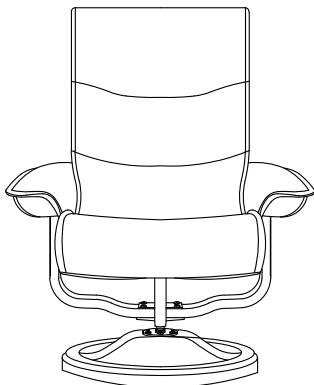

Taby

Recliner

Total height - 40.5" (103cm)
Total width - 34" (86.5cm)
Total depth - 34" (86.5cm)
Seat height - 18" (45.5cm)
Seat depth - 19.5" (49.5cm)
Seat width - 20.5" (52cm)
Arm rest Height - 22.5" (57cm)
Leg Height - 12" (30.5cm)