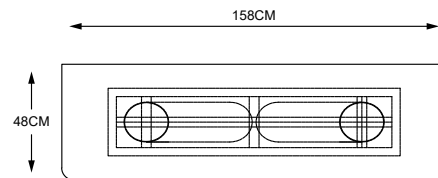

Bridge

Console