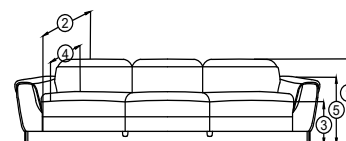

1. TOTAL HEIGHT - 30.5" (77.5cm)
2. TOTAL DEPTH - 43" (109.5cm)
3. SEAT HEIGHT - 21" (53.5cm)
4. SEAT DEPTH - 21.5" (54.5cm)
5. ARM REST HEIGHT - 25" (63.5cm)

Also available in stationary