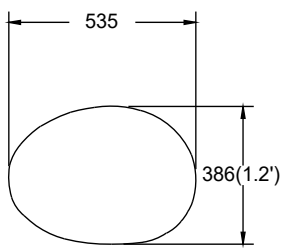

SMALL
• D 18" x H 21"
• D 45cm x H 52.7cm

MEDIUM
• D 24" x H 18"
• D 60cm x H 45cm

BIG
• D 36" x H 15"
• D 90cm x H 37.5cm

Curiosity

Center and Side Tables

Eggsightment

Center and Side Tables

A