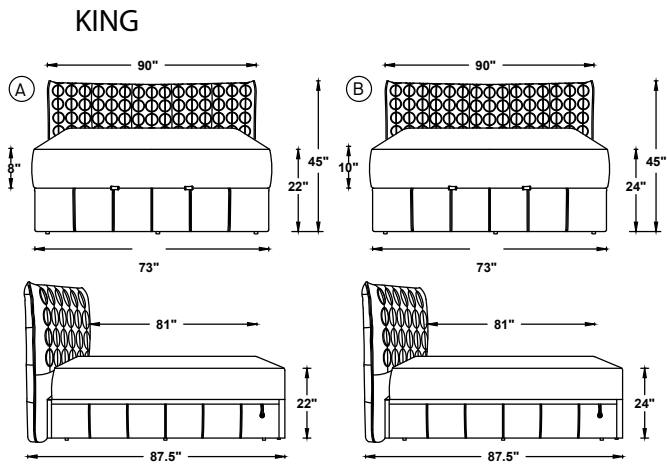

NOTE:

- MATTRESS LENGTH - 78" (198cm)
- MATTRESS WIDTH - 72" (183cm)
- LEG HEIGHT - 1"
- BASE HEIGHT - 13"

- A. MATTRESS THICKNESS - 8" (20.5cm)
- B. MATTRESS THICKNESS - 10" (25.5cm)

Mattress Weight Max
KING BED - 85 Kgs
QUEEN BED - 65 Kgs