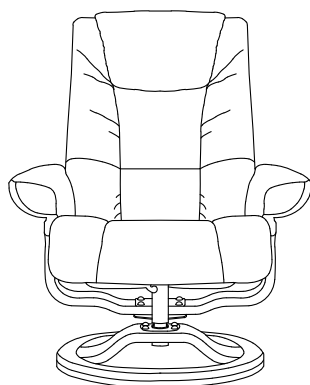

Larvik

Recliner