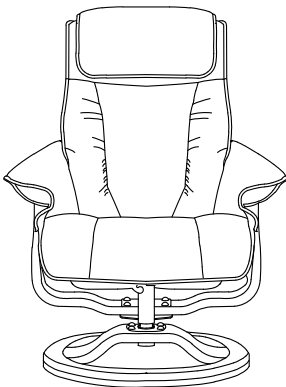

Malmo

Recliner