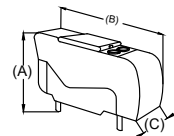

A. TOTAL HEIGHT BACK - 25" (63.5cm)
B. TOTAL DEPTH - 38.25" (97cm)
C. TOTAL WIDTH - 12.5" (31.75cm)

Note: 2 Cup Holders with cooling Option