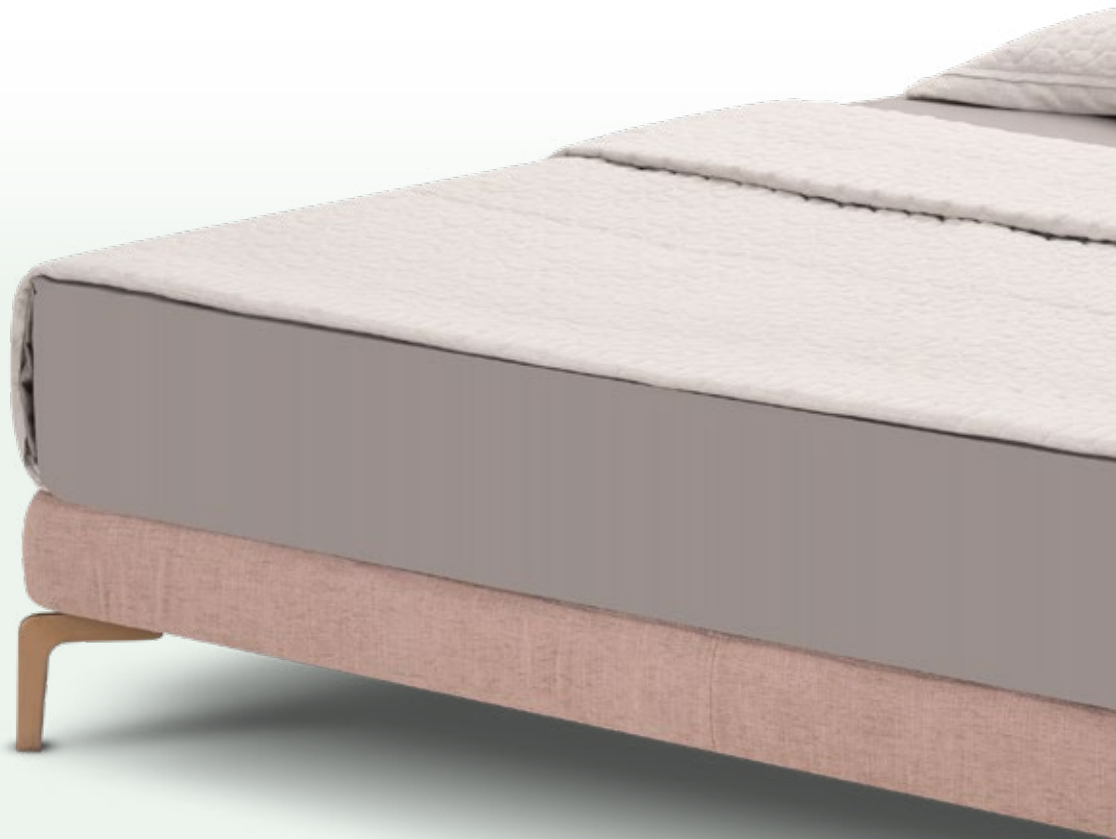

NOTE:

- MATTRESS LENGTH - 78" (198cm)
- MATTRESS WIDTH - 60" (152.5cm)
- SUITABLE MATTRESS THICKNESS - 8" (20.5cm)
- SUITABLE MATTRESS THICKNESS - 10" (25.5cm)
- LEG HEIGHT - 5.5"
- BASE HEIGHT - 5.5" and 3.5"