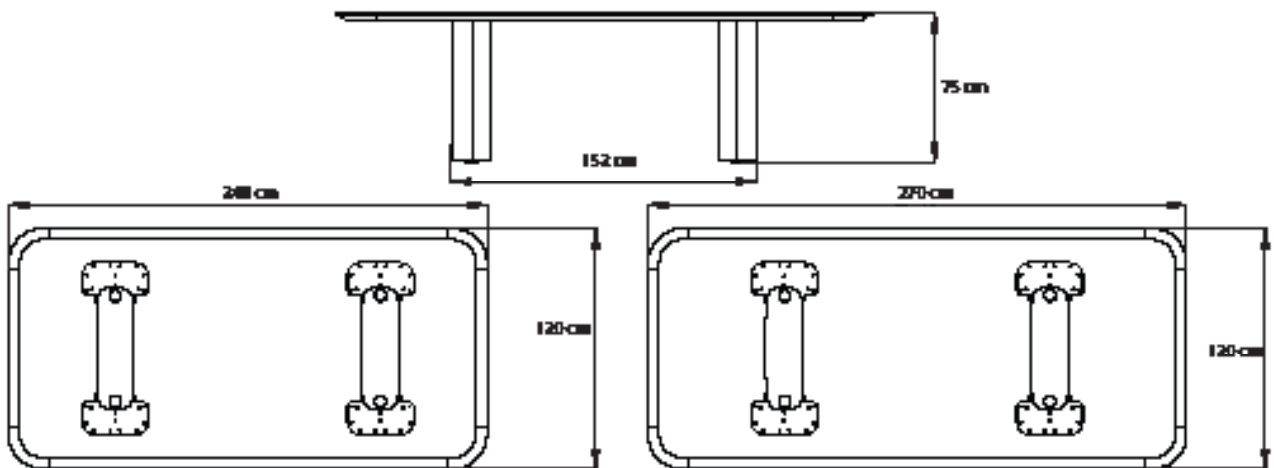

30" (76cm)
 47" (119.5cm)

Dining Tables

Apple - Oak

Dining Table

Apple - Walnut

Dining Table

Bridge

Dining Table