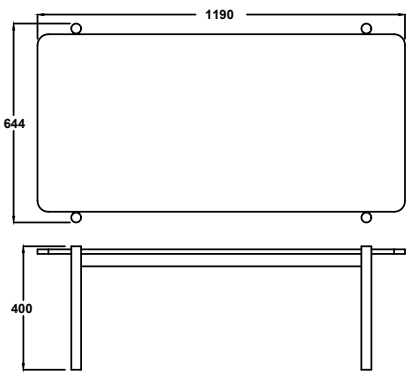

Center and Side Tables

A

B

C

Spin

Center and Side Tables

A
• D 18" x H 21"
• D 45cm x H 52.5cm

B
• D 24" x H 18"
• D 60cm x H 45cm