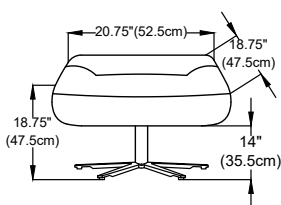

Stavanger

Recliner

P Base

1. TOTAL HEIGHT - 43.5" (110.5cm)
2. TOTAL WIDTH - 31.75" (80.5cm)
3. TOTAL DEPTH - 33" (84cm)
4. SEAT HEIGHT - 18.5" (47cm)
5. SEAT DEPTH - 16.5" (42cm)
6. SEAT WIDTH - 20" (51cm)
7. ARM REST HEIGHT - 22.75" (57.5cm)
8. LEG HEIGHT - 12.25" (31cm)

NOTE : BEFORE RECLINE - 33" (84cm) AFTER RECLINE - 47.5" (120.5cm)