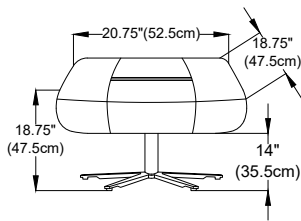

Helsinki

Recliner

P Base

1. TOTAL HEIGHT - 43" (109cm)	5. SEAT DEPTH - 21" (53.5cm)
2. TOTAL WIDTH - 31.5" (80cm)	6. SEAT WIDTH - 19.5" (49.5cm)
3. TOTAL DEPTH - 33.5" (85cm)	7. ARM REST HEIGHT - 23" (58.5cm)
4. SEAT HEIGHT - 18.7" (47.5cm)	8. LEG HEIGHT - 10.5" (26.5cm)

NOTE : BEFORE RECLINE - 33.5" (85cm) AFTER RECLINE - 48" (122cm)