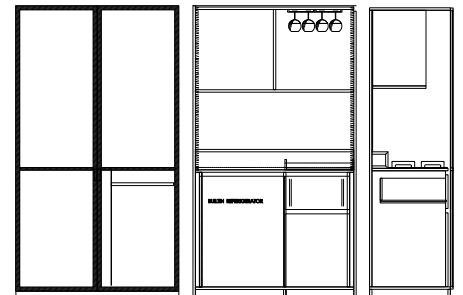

Trosa - Bedroom Pantry
W - 1200mm, H - 2100mm
D - 625mm