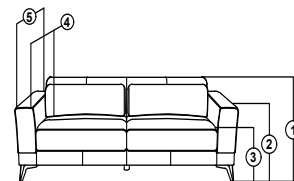

1 STR
TW - 42" / ISW - 24"
TW - 106.5cm / ISW - 61cm

2.5 STR
TW - 76" / ISW - 58"
TW - 193cm / ISW - 147cm

3 STR
TW - 88" / ISW - 70"
TW - 223.5cm / ISW - 178cm

3 STR + RH/LH DAYBED
TW - 123" (312.5cm) / ISW - 105" (266.5cm)
DBTW - 44" (112cm) / DBISW - 35" (89cm)
DBTD - 67.25" (171cm) / DBSD - 49.5" (126cm)