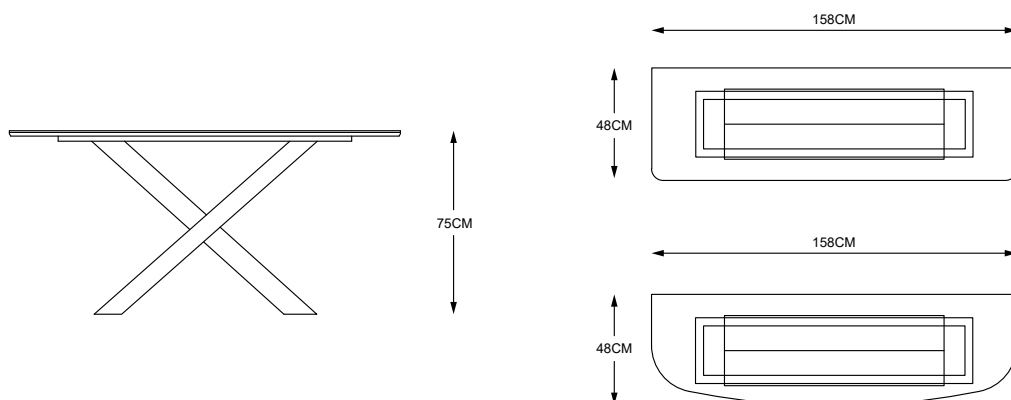

Xenon

Console