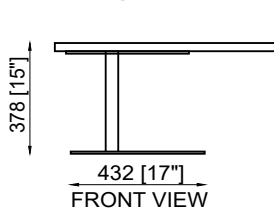

Fleet Foot

Center and Side Tables

TOP VIEW
B