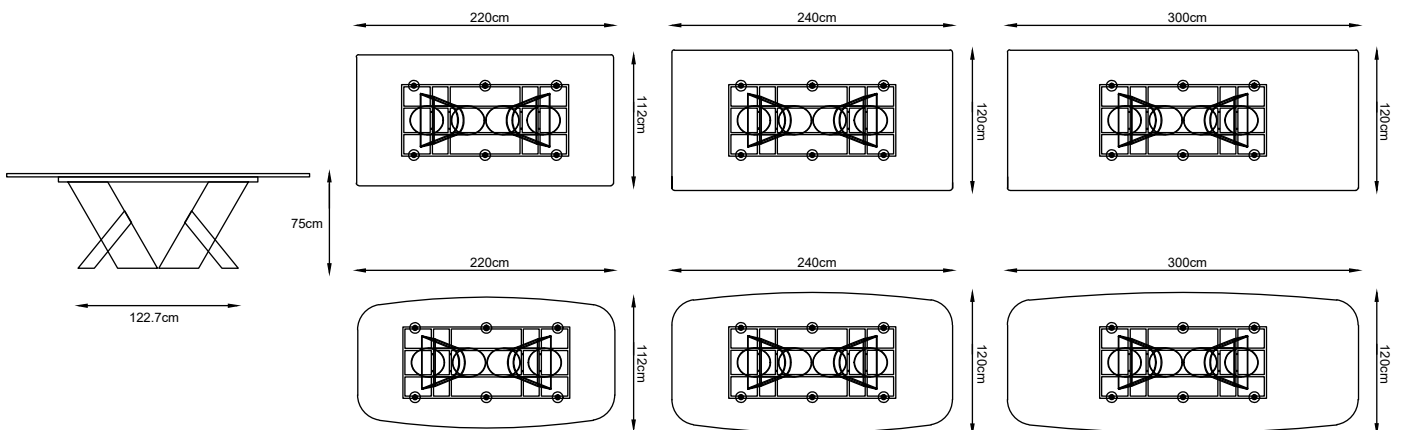

30" (76cm)
 47" (119.5cm)

Dining Tables

Apple - Oak

Dining Table

Apple - Walnut

Dining Table

Bridge

Dining Table