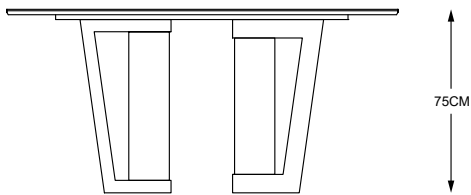

Wrap Around

Console