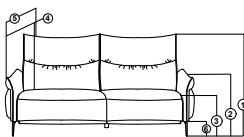

1. TOTAL HEIGHT 43.25" (110cm)
2. ARM REST HEIGHT 26.25" (66.5cm)
3. SEAT HEIGHT 19" (48cm)
4. SEAT DEPTH 22" (56cm)
5. TOTAL DEPTH 40" (101.5cm)
6. LEG HEIGHT 6" (15cm)