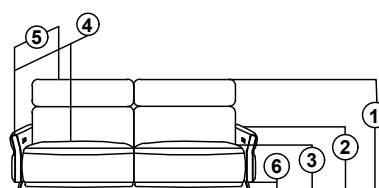

1. TOTAL HEIGHT - 41.5" (105.5cm)
2. ARM REST HEIGHT - 24" (61cm)
3. SEAT HEIGHT - 19" (48cm)
4. SEAT DEPTH - 21.5" (54.5cm)
5. TOTAL DEPTH - 39.5" (100.5cm)
6. LEG HEIGHT - 5.5" (14cm)