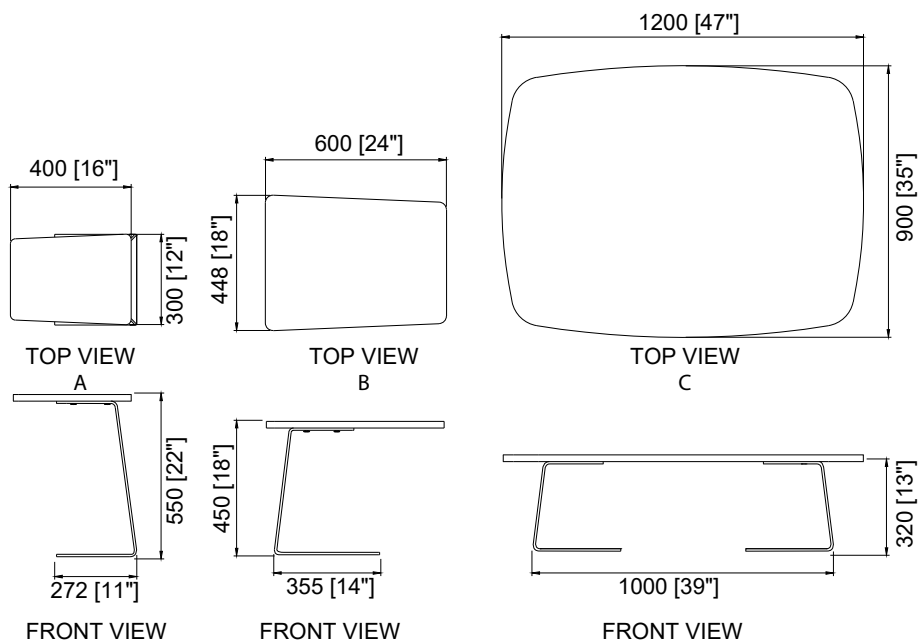

Over Hang

Center and Side Tables