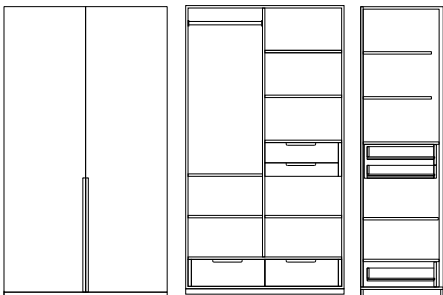

Trosa Wardrobe - Her
W - 1200mm, H - 2100mm
D - 625mm