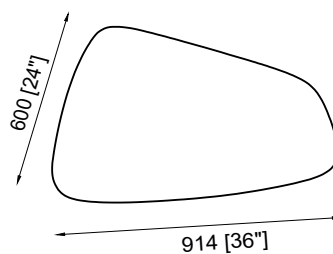

Fleet Foot

Center and Side Tables

TOP VIEW
B