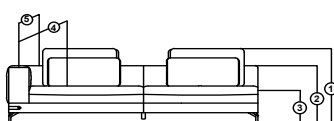

3 STR
 TW - 108.5" / ISW - 90"
 TW - 275.5cm / ISW - 228.5cm

3SA
 TW - 99.5" / ISW - 90"
 TW - 252.5cm / ISW - 228.5cm

DAYBED / DAYBED WITH SIDE TABLE
 TW - 50" (127cm) / TW - 57" (144.5cm)
 ISW WITH PILLOW - 28" (71cm)
 ISW WITH OUT PILLOW - 42" (160.5cm)
 ISD WITH PILLOW - 52.5" (133.5cm)
 ISD WITH OUT PILLOW - 66.5" (169cm)
 TD - 75" (190.5)

3 STR + SIDE TABLE
 TW - 114.5" / ISW - 90"
 TW - 291cm / ISW - 228.5cm

3SA+BACK TABLE
 TW - 99.5" / ISW - 90"
 TW - 252.5cm / ISW - 228.5cm
 TD WITH FLAP - 45" (114cm)

BIG PILLOW
 TW - 30" (76cm)
 TH - 18.5" (47cm)
 TD - 7" (17.5cm)

SMALL PILLOW
 TW - 26" (66cm)
 TH - 13" (33cm)
 TD - 5" (12.5cm)

TABLE
 TW - 15" (38cm)
 TH - 11" (28cm)
 TD - 30.5" (77.5cm)

1. TOTAL HEIGHT WITH PILLOW - 35.5" (90cm)
 TOTAL HEIGHT WITH-OUT PILLOW - 28" (71cm)
2. ARM REST HEIGHT - 28" (71cm)
3. SEAT HEIGHT - 18" (45.5cm)
4. SEAT DEPTH WITH PILLOW - 17" (43cm)
 SEAT DEPTH WITH-OUT PILLOW - 30" (76cm)
5. TOTAL DEPTH - 40" (101.5cm)
6. LEG HEIGHT - 5.5" (14cm)