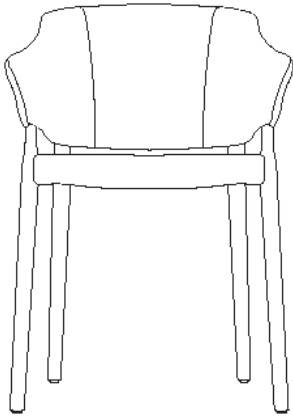

Pretty

Dining Chair

TOTAL HEIGHT - 31" (78.5CM)
TOTAL WIDTH - 22.25" (56.5CM)
TOTAL DEPTH - 21.5" (54.5CM)
SEAT HEIGHT - 19" (48CM)
SEAT DEPTH - 18" (45.5CM)
SEAT WIDTH - 17.25" (44CM)
ARM REST HEIGHT - 26.25" (66.5CM)
LEG HEIGHT - 17" (43CM)