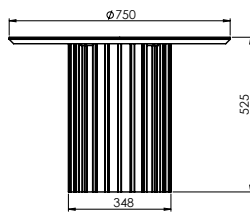

Center and Side Tables

Pizzeria

Center and Side Tables

Pebbles R

Center and Side Tables

A
 TOP DIA 29.5" x BASE DIA 13.7" x H 20.6"
 TOP DIA 74.9cm x BASE DIA 34.7cm x H 52.3cm

B
 TOP DIA 23.6" x BASE DIA 11.6" x H 17.7"
 TOP DIA 59.9cm x BASE DIA 29.4cm x H 44.9cm