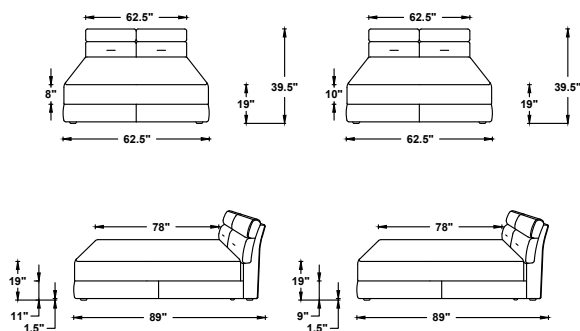

KING

NOTE:

- MATTRESS LENGTH - 78" (198cm)
- MATTRESS WIDTH - 72" (183cm)
- SUITABLE MATTRESS THICKNESS - 8" (20.5cm)
- SUITABLE MATTRESS THICKNESS - 10" (25.5cm)

QUEEN

NOTE:

- MATTRESS LENGTH - 78" (198cm)
- MATTRESS WIDTH - 60" (152.5cm)
- SUITABLE MATTRESS THICKNESS - 8" (20.5cm)
- SUITABLE MATTRESS THICKNESS - 10" (25.5cm)