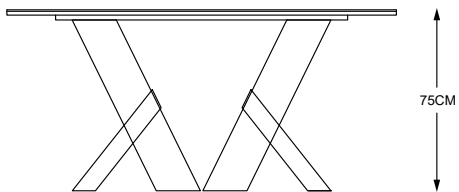

Bridge

Console