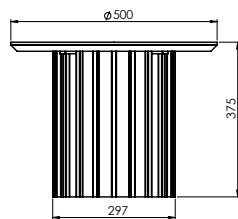

Center and Side Tables

Pizzeria

Center and Side Tables

Pebbles R

Center and Side Tables

A
 TOP DIA 29.5" x BASE DIA 13.7" x H 20.6"
 TOP DIA 74.9cm x BASE DIA 34.7cm x H 52.3cm

B
 TOP DIA 23.6" x BASE DIA 11.6" x H 17.7"
 TOP DIA 59.9cm x BASE DIA 29.4cm x H 44.9cm