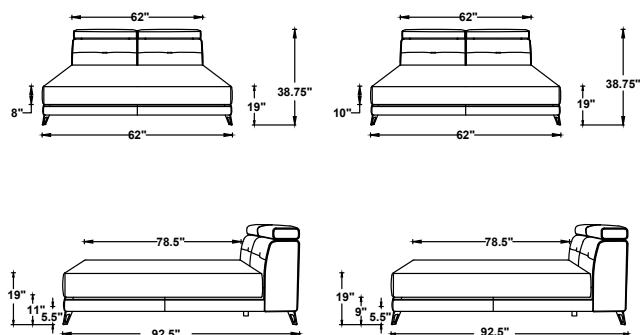

- MATTRESS LENGTH - 78" (198cm)
- MATTRESS WIDTH - 72" (183cm)
- SUITABLE MATTRESS THICKNESS - 8" (20.5cm)
- SUITABLE MATTRESS THICKNESS - 10" (25.5cm)

QUEEN

NOTE:

- MATTRESS LENGTH - 78" (198cm)
- MATTRESS WIDTH - 60" (152.5cm)
- SUITABLE MATTRESS THICKNESS - 8" (20.5cm)
- SUITABLE MATTRESS THICKNESS - 10" (25.5cm)