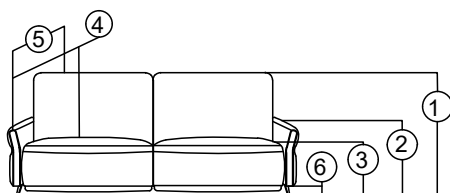

1 STR
 TW - 34" / ISW - 22"
 TW - 86.5cm / ISW - 56cm

2 STR
 TW - 59.5" / ISW - 47.25"
 TW - 151cm / ISW - 120cm

3 STR
 TW - 71.5" / ISW - 59.25"
 TW - 181.5cm / ISW - 150.5cm

1. TOTAL HEIGHT - 36" (91.5cm)
2. ARM REST HEIGHT - 24.25" (61.5cm)
3. SEAT HEIGHT - 19.5" (49.5cm)
4. SEAT DEPTH - 22" (56cm)
5. TOTAL DEPTH - 38" (96.5cm)
6. LEG HEIGHT - 5.5" (14cm)