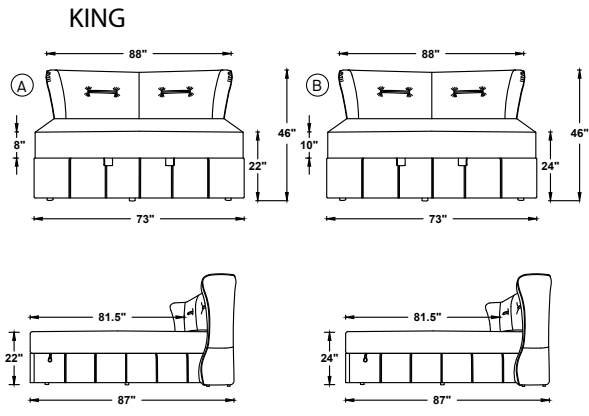

QUEEN

NOTE:

- MATTRESS LENGTH - 78" (198cm)
- MATTRESS WIDTH - 60" (152.5cm)
- SUITABLE MATTRESS THICKNESS - 8" (20.5cm)
- SUITABLE MATTRESS THICKNESS - 10" (25.5cm)
- LEG HEIGHT - 5.5"
- BASE HEIGHT - 5.5" and 3.5"

Neptune

Bed

Zita

Bed

KING

NOTE:

- MATTRESS LENGTH - 78" (198cm)
- MATTRESS WIDTH - 72" (183cm)
- SUITABLE MATTRESS THICKNESS - 8" (20.5cm)
- SUITABLE MATTRESS THICKNESS - 10" (25.5cm)
- LEG HEIGHT - 7"
- BASE HEIGHT - 5" and 3"

QUEEN

NOTE:

- MATTRESS LENGTH - 78" (198cm)
- MATTRESS WIDTH - 60" (152.5cm)
- SUITABLE MATTRESS THICKNESS - 8" (20.5cm)
- SUITABLE MATTRESS THICKNESS - 10" (25.5cm)
- LEG HEIGHT - 7"
- BASE HEIGHT - 5" and 3"