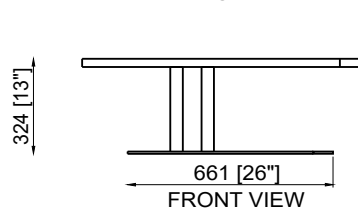

Fleet Foot

Center and Side Tables

TOP VIEW
C