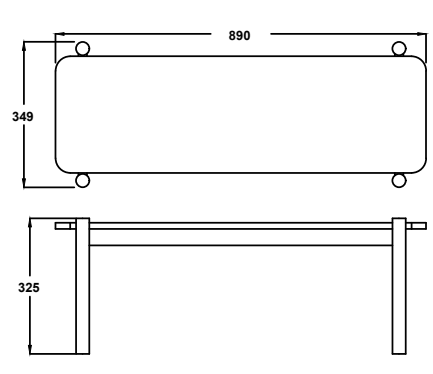

Steps

Center and Side Tables

C