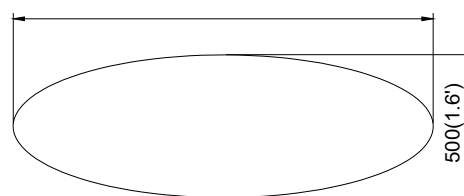

Oblivious

Center and Side Tables