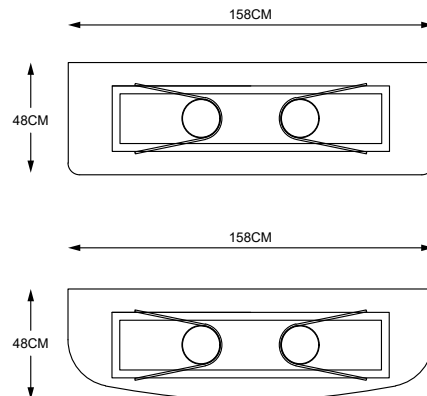

Wrap Around

Console