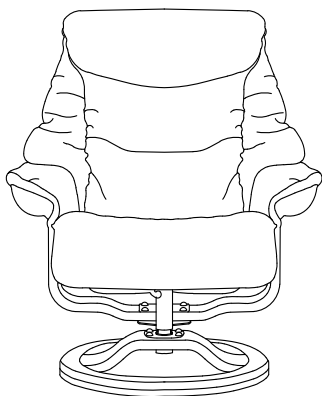

Flam

Recliner