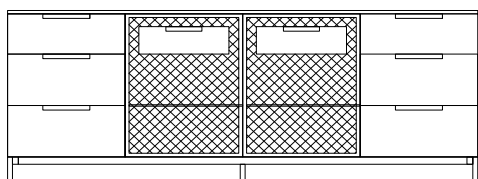

Crockery Unit 8ft - Metal to Floor
W - 2400mm, H - 945mm, D - 455mm