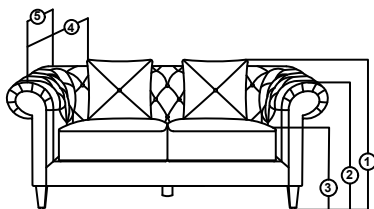

Kenchester

2 str Stationary Sofa

Firm Fit

1 STR
TW - 45" / ISW - 22"
TW - 114cm / ISW - 56cm

2 STR
TW - 68" / ISW - 45"
TW - 172.5cm / ISW - 114cm

3 STR
TW - 92" / ISW - 69"
TW - 233.5cm / ISW - 175cm

1. TOTAL HEIGHT WITH PILLOW - 34.5" (87.5cm)
TOTAL HEIGHT WITHOUT PILLOW - 28" (71cm)
2. ARM REST HEIGHT - 28" (71cm)
3. SEAT HEIGHT - 18.5" (47cm)
4. SEAT DEPTH WITH PILLOW - 20.5" (52cm)
SEAT DEPTH WITHOUT PILLOW - 24" (61cm)
5. TOTAL DEPTH - 38" (96.5cm)
6. LEG HEIGHT - 6.25" (16cm)