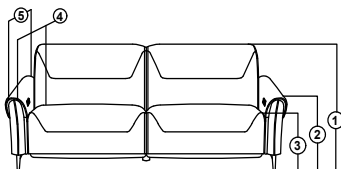

Also available in stationary

1 STR
TW 38" / ISW 24"
TW 96.5cm / ISW 61cm

2 STR
TW 62" / ISW 48"
TW 157.5cm / ISW 122cm

3 STR
TW - 74" / ISW - 60"
TW - 188cm / ISW - 152.5cm

1. TOTAL HEIGHT - 35" (89cm)
2. ARM REST HEIGHT - 23.5" (59.5cm)
3. SEAT HEIGHT - 18.5" (47cm)
4. SEAT DEPTH - 22" (56cm)
5. TOTAL DEPTH - 44.5" (113cm)
6. LEG HEIGHT - 5.5" (14cm)