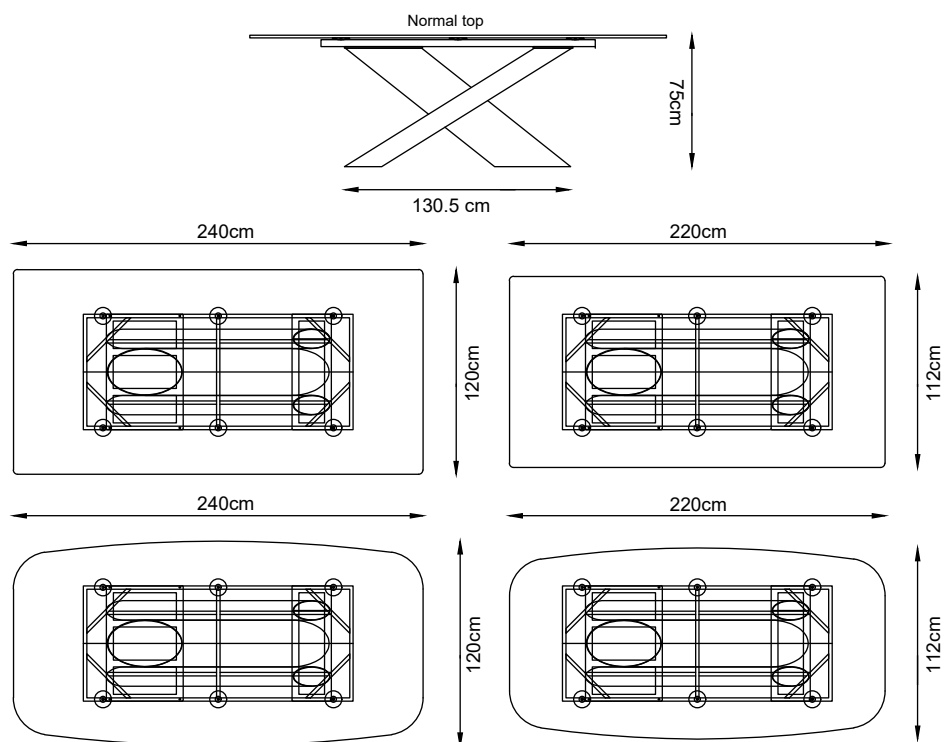

Wedge

Dining Table