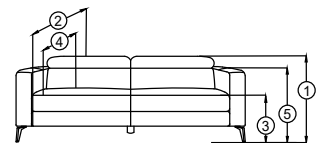

1. TOTAL HEIGHT - 29.5" (75cm)
2. TOTAL DEPTH - 43.5" (110.5cm)
3. SEAT HEIGHT - 18.5" (47cm)
4. SEAT DEPTH - 23" (58.5cm)
5. ARM REST HEIGHT - 24.5" (62.5cm)

Also available in stationary