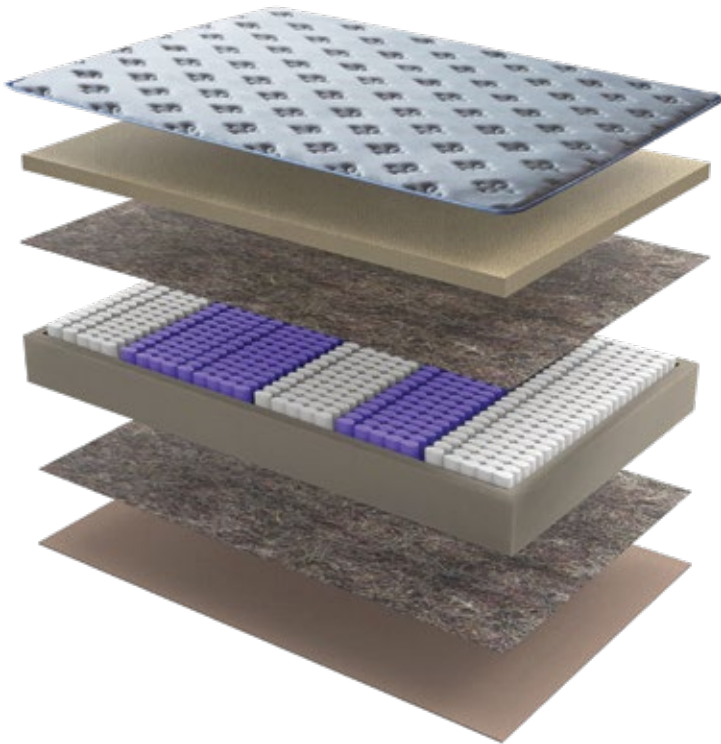

- Combed satin polyester Belgium quilted fabric
- Traditional memory foam for contouring support
- 10mm cotton felt insulator for breathability
- Five zone wrapped high tensile springs for hip & lumbar support
- 10mm cotton felt insulator
- 40d high density base foam for grip & durability