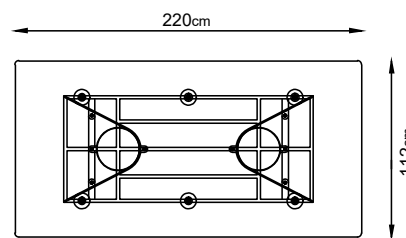

Wrap Around

Dining Table