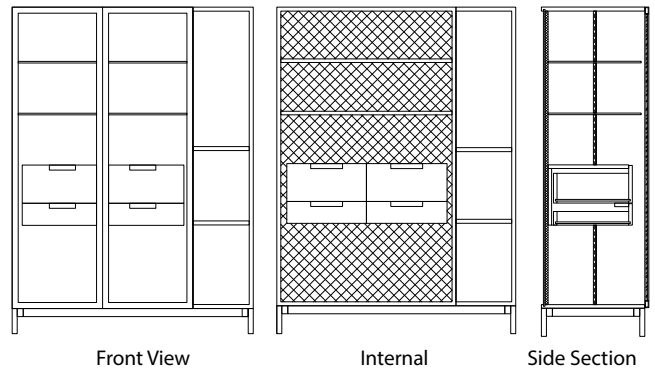

Living Showcase Metal to Floor Type - B
W - 1200, H - 1640mm, D - 535mm