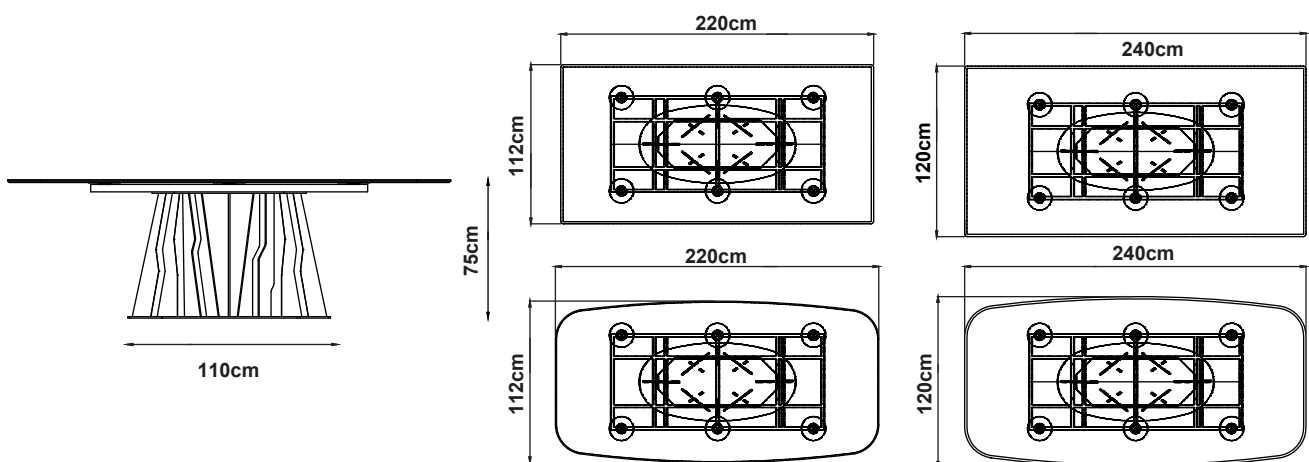

Gun Craft

Dining Table