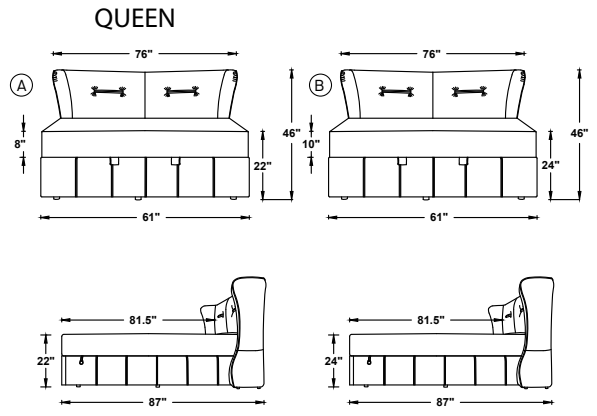

QUEEN

NOTE:

- MATTRESS LENGTH - 78" (198cm)
- MATTRESS WIDTH - 60" (152.5cm)
- SUITABLE MATTRESS THICKNESS - 8" (20.5cm)
- SUITABLE MATTRESS THICKNESS - 10" (25.5cm)
- LEG HEIGHT - 5.5"
- BASE HEIGHT - 5.5" and 3.5"

Neptune

Bed

Zita

Bed

KING

NOTE:

- MATTRESS LENGTH - 78" (198cm)
- MATTRESS WIDTH - 72" (183cm)
- SUITABLE MATTRESS THICKNESS - 8" (20.5cm)
- SUITABLE MATTRESS THICKNESS - 10" (25.5cm)
- LEG HEIGHT - 7"
- BASE HEIGHT - 5" and 3"

QUEEN

NOTE:

- MATTRESS LENGTH - 78" (198cm)
- MATTRESS WIDTH - 60" (152.5cm)
- SUITABLE MATTRESS THICKNESS - 8" (20.5cm)
- SUITABLE MATTRESS THICKNESS - 10" (25.5cm)
- LEG HEIGHT - 7"
- BASE HEIGHT - 5" and 3"