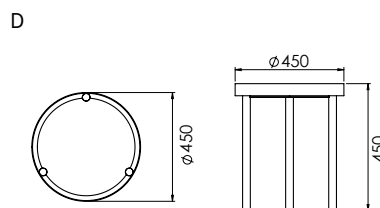

Neo

Center and Side Tables