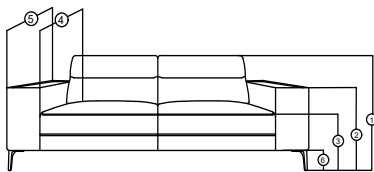

PILLOW TW & TH
16" (40.5cm)
PILLOW DEPTH
3.5" (9cm)

Luke

3 str Stationary Sofa
Comfort Fit

1 STR
TW - 47" / ISW - 24"
TW - 119.5cm / ISW - 61cm

2 STR
TW - 83" / ISW - 60"
TW - 211cm / ISW - 152.5cm

3 STR
TW - 95" / ISW - 72"
TW - 241cm / ISW - 183cm