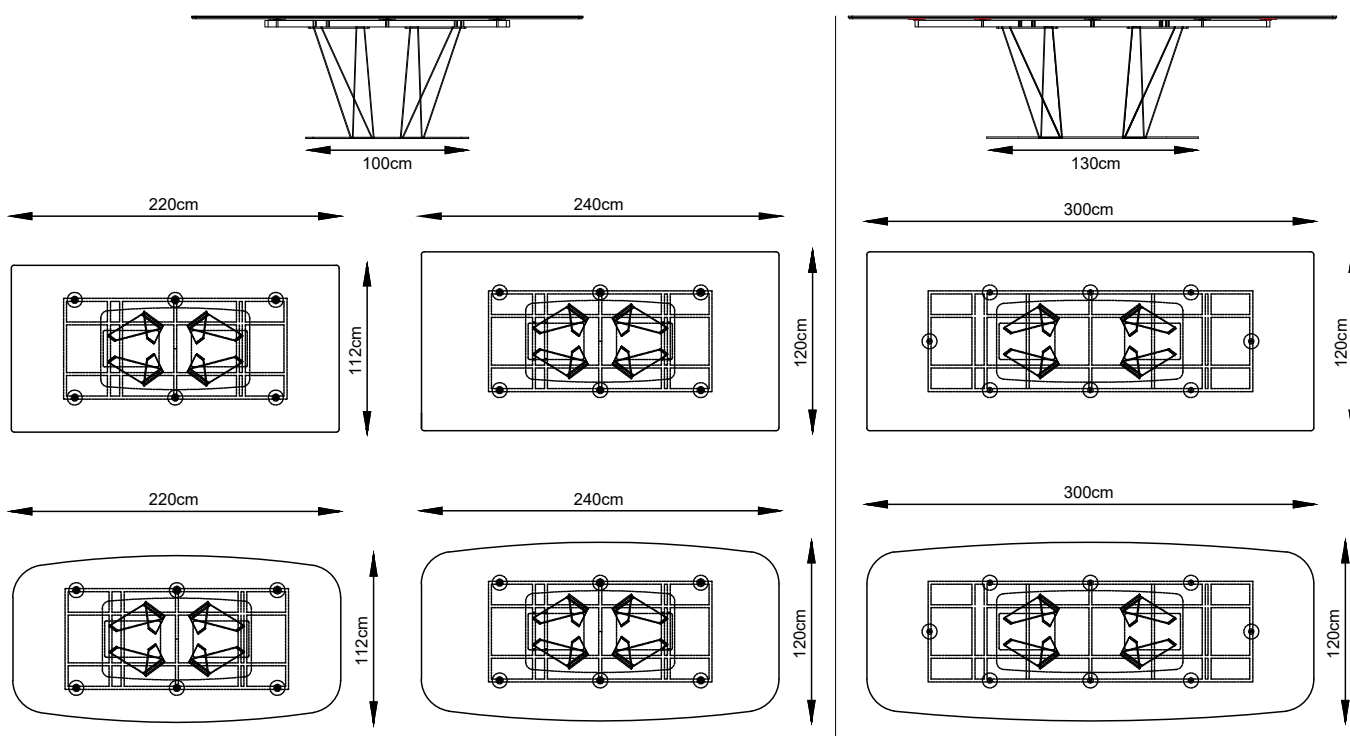

Laser Tag

Dining Table