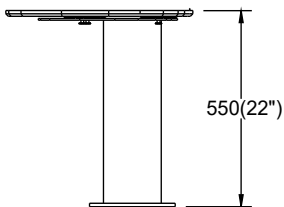

Eggsightment

Center and Side Tables

A