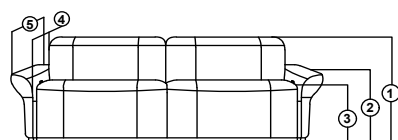

1STR
 TW - 40" / ISW - 24"
 TW - 101.5cm / ISW - (61cm)

2 STR
 TW - 64" / ISW - 48"
 TW - 162.5cm / ISW - 122cm

3 STR
 TW - 77" / ISW - 61"
 TW - 195.5cm / ISW - 155cm

1. TOTAL HEIGHT - 34" (86.5cm)
2. ARM REST FRONT HEIGHT - 21.75" (55cm)
 ARM REST BACK HEIGHT - 24.5" (62cm)
3. SEAT HEIGHT - 19.5" (49.5cm)
4. SEAT DEPTH - 22" (56cm)
5. TOTAL DEPTH - 47" (119.5cm)