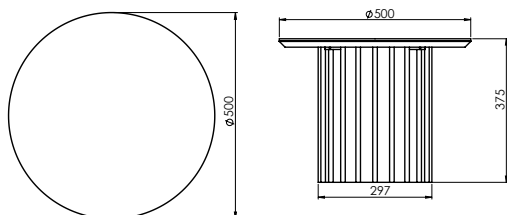

B

TOP DIA 23.6" x BASE DIA 11.6" x H 17.7"
TOP DIA 59.9cm x BASE DIA 29.4cm x H 44.9cm