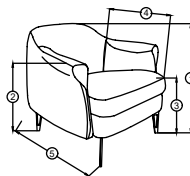

1. TOTAL HEIGHT - 30" (76cm)
2. ARM REST HEIGHT - 24.5" (62cm)
3. SEAT HEIGHT - 19.5" (50cm)
4. SEAT DEPTH - 22.5" (57cm)
5. TOTAL DEPTH - 34" (86cm)