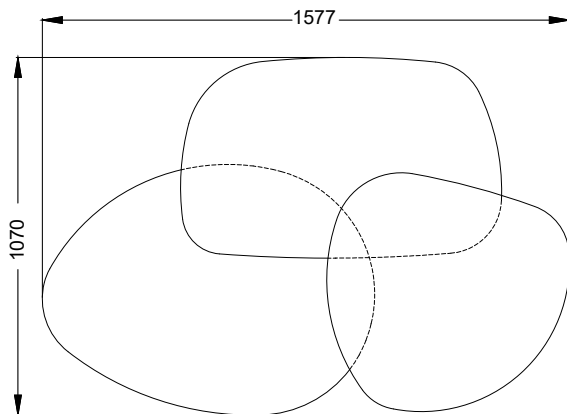

Polygon

Center and Side Tables