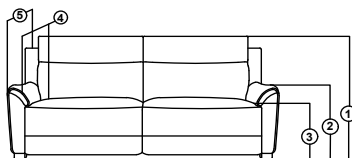

1 STR
TW 40" / ISW 24"
TW 101.5cm / ISW 61cm

1. TOTAL HEIGHT - 42" (106.5cm)
2. ARM REST HEIGHT - 25" (63.5cm)
3. SEAT HEIGHT - 19.5" (49.5cm)
4. SEAT DEPTH - 23" (58.5cm)
5. TOTAL DEPTH - 41.5" (105.5cm)
6. LEG HEIGHT - 2" (5cm)

Also available in stationary