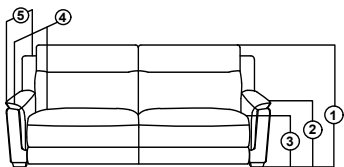

Also available in stationary

1 STR
TW 40" / ISW 24"
TW 101.5cm / ISW 61cm

2 STR
TW 63" / ISW 46.5"
TW 160cm / ISW 118cm

3 STR
TW - 75" / ISW - 59"
TW - 190.5cm / ISW - 150cm

1. TOTAL HEIGHT - 42.5"(108cm)
2. ARM REST HEIGHT - 26"(66cm)
3. SEAT HEIGHT - 20"(51cm)
4. SEAT DEPTH - 21"(53.5cm)
5. TOTAL DEPTH - 40.5"(103cm)
6. LEG HEIGHT - 2"(5cm)