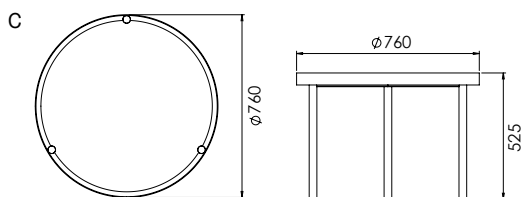

Neo

Center and Side Tables