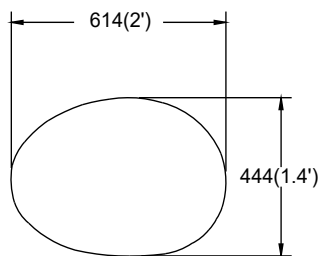

SMALL
• D 18" x H 21"
• D 45cm x H 52.7cm

MEDIUM
• D 24" x H 18"
• D 60cm x H 45cm

BIG
• D 36" x H 15"
• D 90cm x H 37.5cm

Curiosity

Center and Side Tables

Eggsightment

Center and Side Tables

A