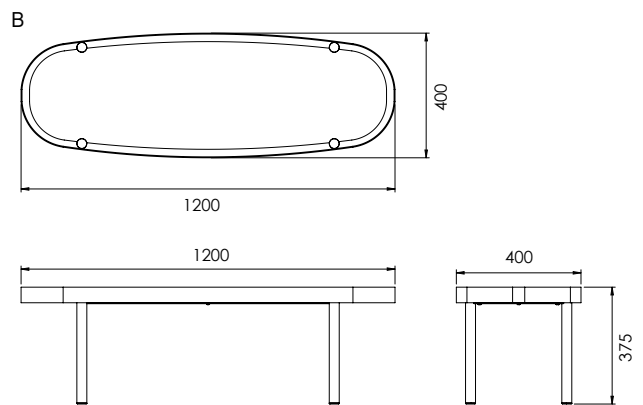

Neo

Center and Side Tables