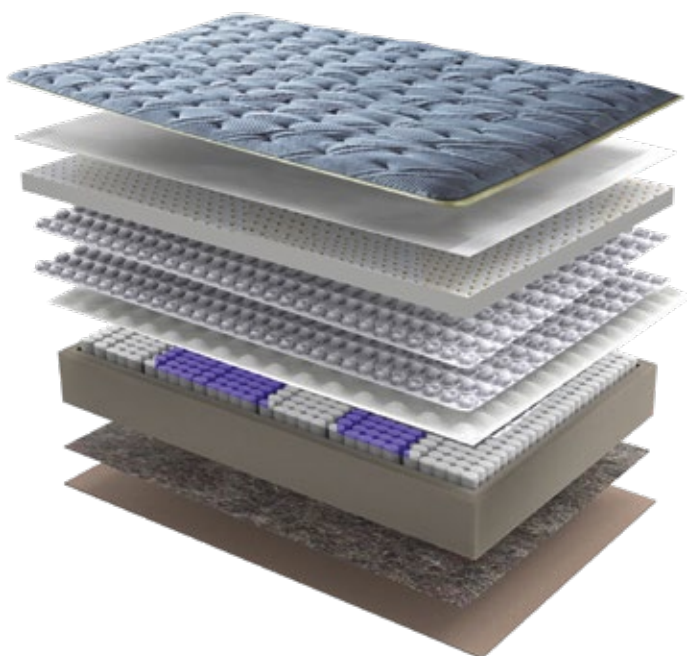

Super Lux Gold Line

14" - Double Euro Top

Mattresses

Ideal Lux Gold Line

12" - Box Top

Mattresses

IDEAL LUX GOLD LINE 12" KING
L -78" x W -72" x H -12"

IDEAL LUX GOLD LINE 12" QUEEN
L -78" x W -60" x H -12"