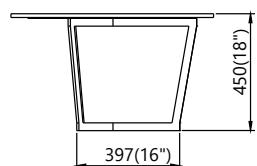

SMALL
• D 18" x H 21"
• D 45cm x H 52.7cm

MEDIUM
• D 24" x H 18"
• D 60cm x H 45cm

BIG
• D 36" x H 15"
• D 90cm x H 37.5cm

Curiosity

Center and Side Tables

Eggsightment

Center and Side Tables

A