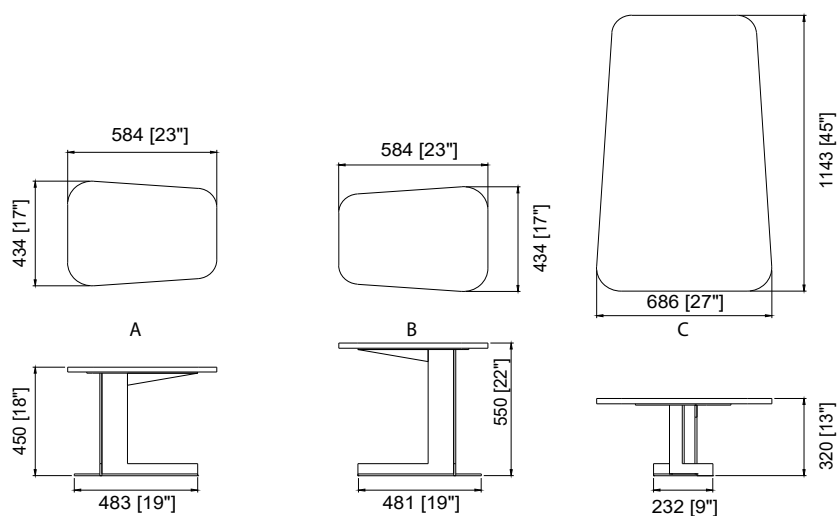

Sure Footed

Center and Side Tables