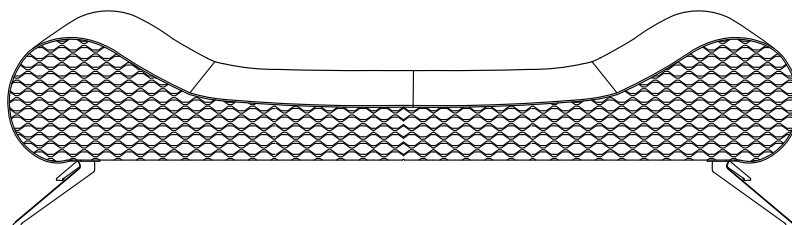

Superb

Daybed
Firm Fit

Elevate your space with the luxurious and versatile Superb Daybed. Crafted with a keen eye for sophistication, this daybed features a gracefully upholstered frame, offering both comfort and style. Ideal for lounging or hosting guests, its refined design complements any decor, adding a touch of sophistication. Its subtle, yet refined detailing ensures it serves as a focal point in any room. It combines function with high-end aesthetics, making it a truly versatile piece of furniture.

1. TOTAL HEIGHT 24.5" (62cm)
2. ARM REST HEIGHT 24.5" (62cm)
3. SEAT HEIGHT 16.5" (42cm)
4. TOTAL DEPTH 33.5" (85cm)
5. LEG HEIGHT 8.5" (21.5cm)