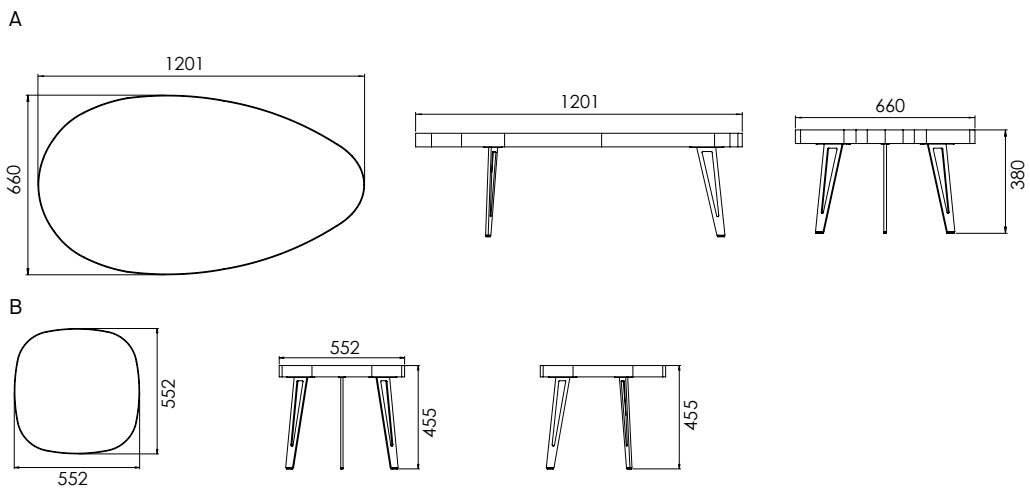

Geo

Center and Side Tables