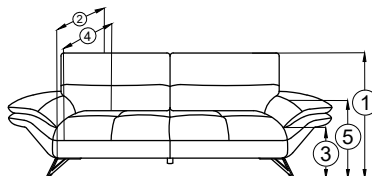

1. TOTAL HEIGHT - 37" (94cm)
2. TOTAL DEPTH - 57" (145cm)
3. SEAT HEIGHT - 18.5" (47cm)
4. SEAT DEPTH - 24" (61cm)
5. ARM REST HEIGHT - 24" (61cm)