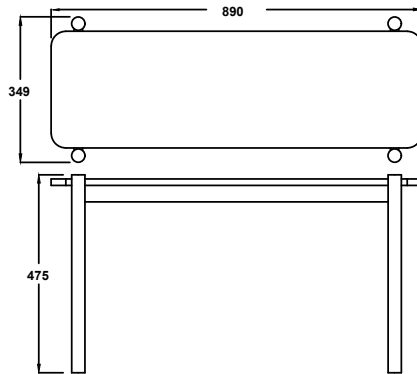

Steps

Center and Side Tables

B