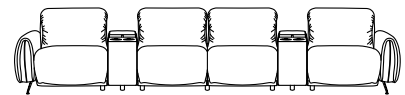

1STR + CON + 2STR + CON + 1STR
TW - 139.5" / TW - 354cm