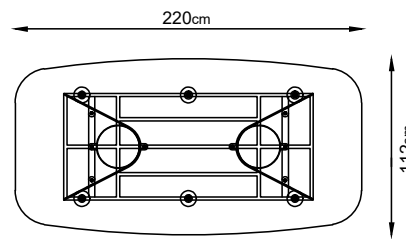

Wrap Around

Dining Table