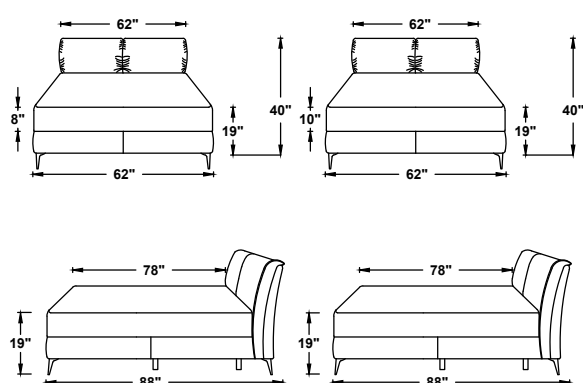

NOTE:

- MATTRESS LENGTH - 78" (198cm)
- MATTRESS WIDTH - 60" (152.5cm)
- SUITABLE MATTRESS THICKNESS - 8" (20.5cm)
- SUITABLE MATTRESS THICKNESS - 10" (25.5cm)

Melinda

Bed

KING

QUEEN

NOTE:

- MATTRESS LENGTH - 78"(198cm)
- MATTRESS WIDTH - 72"(183cm)
- SUITABLE MATTRESS THICKNESS - 8"(20.5cm)
- SUITABLE MATTRESS THICKNESS - 10"(25.5cm)
- LEG HEIGHT - 5.5"
- BASE HEIGHT - 5.5"and 3.5"