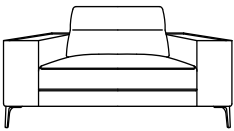

Luke

3 str Stationary Sofa
Comfort Fit

1 STR
TW - 47" / ISW - 24"
TW - 119.5cm / ISW - 61cm