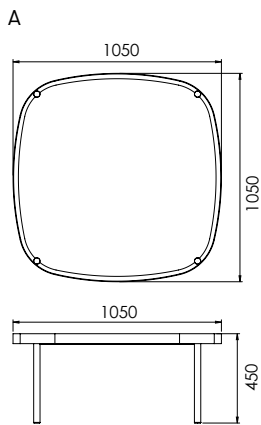

Neo

Center and Side Tables