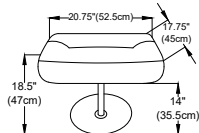

Bergen

Recliner

O Base

1. TOTAL HEIGHT - 43" (109cm)
2. TOTAL WIDTH - 31" (78.5cm)
3. TOTAL DEPTH - 34" (86.5cm)
4. SEAT HEIGHT - 18.75" (47.5cm)
5. SEAT DEPTH - 18" (45.5cm)
6. SEAT WIDTH - 19" (48cm)
7. ARM REST HEIGHT - 23" (58.5cm)
8. LEG HEIGHT - 12" (30.5cm)

NOTE : BEFORE RECLINE - 34" (86.5cm) AFTER RECLINE - 47.5" (120.5cm)