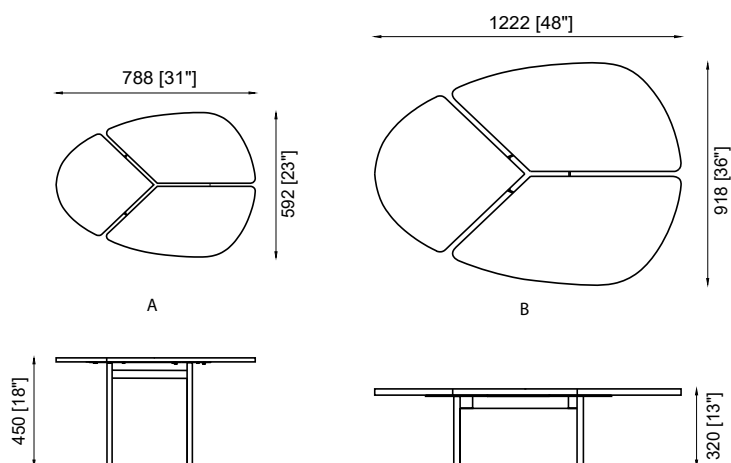

Meeting Point

Center and Side Tables