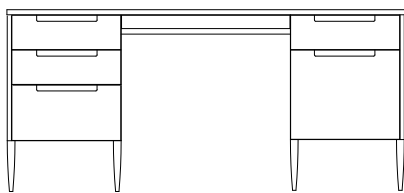

Writing Desk - Jeff
W - 1600mm, H - 745mm, D - 600mm