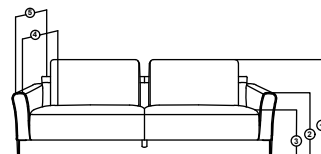

1 STR
TW - 43.5" / ISW - 30.5"
TW - 110.5cm / ISW - 77.5cm

2.5 STR
TW - 73.5" / ISW - 60.5"
TW - 186.5cm / ISW - 153.5cm

3 STR
TW - 86" / ISW - 73"
TW - 218.5cm / ISW - 185.5cm

3 STR + RH/LH DAYBED
TW - 122" (310cm) / ISW - 109" (277cm)
DBTW - 42.5" (108cm) / DBISW - 36" (94.5cm)
DBTD - 70.5" (179cm) / DBSD - 54" (137cm)