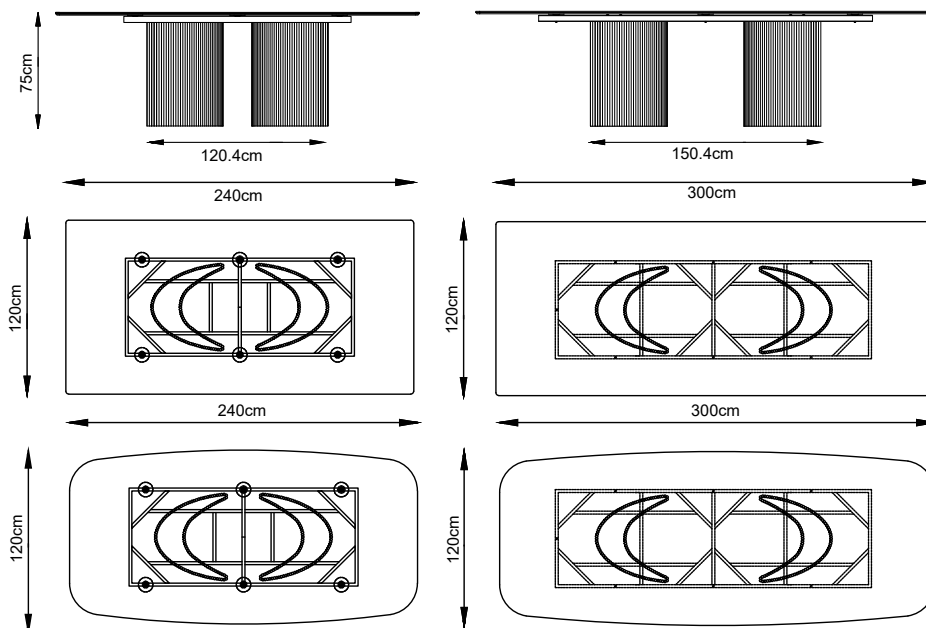

Swoosh

Dining Table