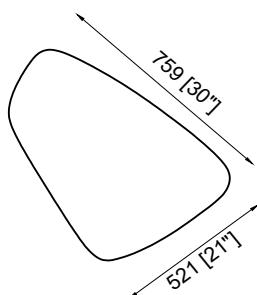

Fleet Foot

Center and Side Tables

TOP VIEW
A