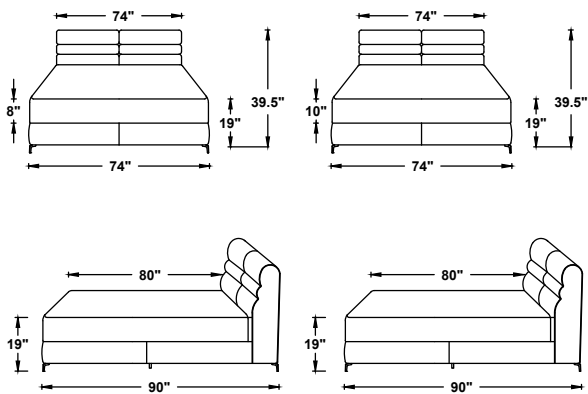

KING

NOTE:

- MATTRESS LENGTH - 78" (198cm)
- MATTRESS WIDTH - 72" (183cm)
- SUITABLE MATTRESS THICKNESS - 8" (20.5cm)
- SUITABLE MATTRESS THICKNESS - 10" (25.5cm)
- LEG HEIGHT - 5.5"
- BASE HEIGHT - 5.5" and 3.5"

QUEEN

NOTE:

- MATTRESS LENGTH - 78" (198cm)
- MATTRESS WIDTH - 60" (152.5cm)
- SUITABLE MATTRESS THICKNESS - 8" (20.5cm)
- SUITABLE MATTRESS THICKNESS - 10" (25.5cm)
- LEG HEIGHT - 5.5"
- BASE HEIGHT - 5.5" and 3.5"