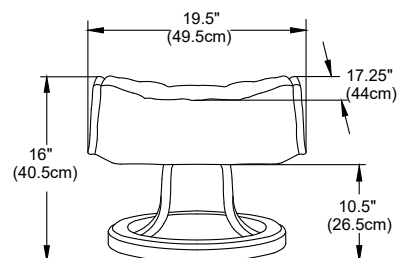

Taby

Recliner

Total height - 40.5" (103cm)
Total width - 34" (86.5cm)
Total depth - 34" (86.5cm)
Seat height - 18" (45.5cm)
Seat depth - 19.5" (49.5cm)
Seat width - 20.5" (52cm)
Arm rest Height - 22.5" (57cm)
Leg Height - 12" (30.5cm)