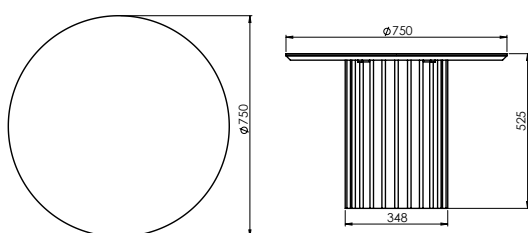

A

TOP DIA 29.5" x BASE DIA 13.7" x H 20.6"
TOP DIA 74.9cm x BASE DIA 34.7cm x H 52.3cm