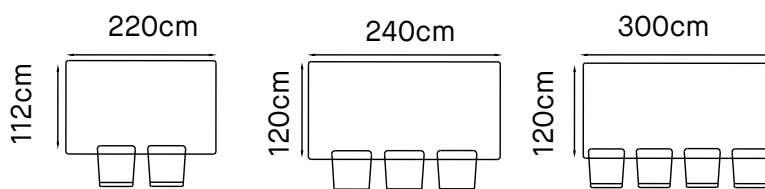

Royal Peacock