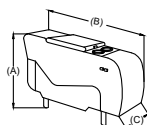

1STR + CON + 1STR + CON + 1STR
TW 109" / TW 277cm

- A. TOTAL HEIGHT BACK 25" (63.5cm)
- B. TOTAL DEPTH 38.25" (97cm)
- C. TOTAL WIDTH 12.5" (31.75cm)

Note: 2 Cup Holders with cooling Option
Each Inside Seat Width - 24" (61cm)