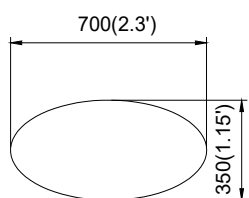

Oblivious

Center and Side Tables