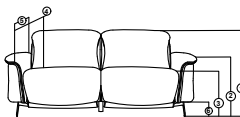

1. TOTAL HEIGHT - 34.5" (87.5cm)
2. ARM REST HEIGHT - 23.5" (59.5cm)
3. SEAT HEIGHT - 19" (48cm)
4. SEAT DEPTH - 20.5" (52cm)
5. TOTAL DEPTH - 42" (106.5cm)
6. LEG HEIGHT - 6" (15cm)