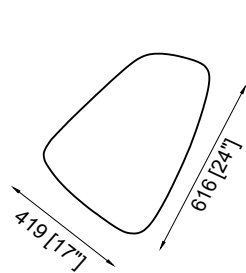

Fleet Foot

Center and Side Tables