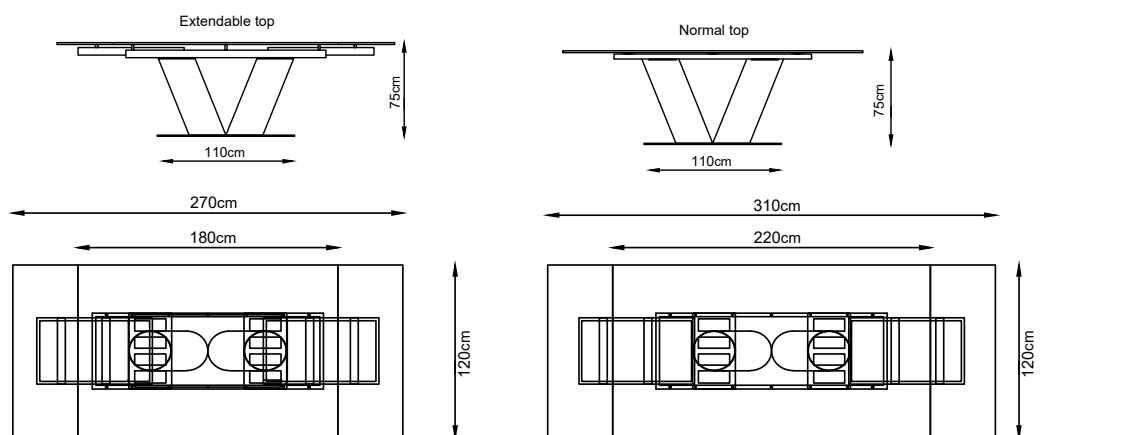

Victory

Dining Table