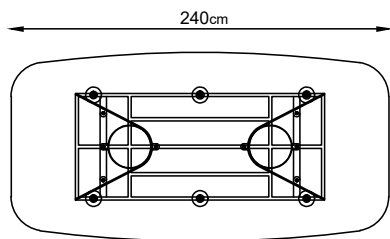

Wrap Around

Dining Table