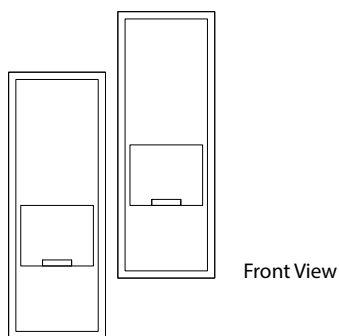

Wall Hung Showcase Unit - Small
W - 400mm, H - 1100mm, D - 300mm