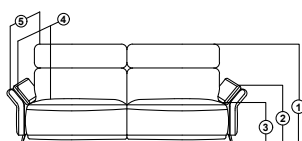

1. TOTAL HEIGHT 41" (104cm)
2. ARM REST HEIGHT 25" (63.5cm)
3. SEAT HEIGHT 19" (48cm)
4. SEAT DEPTH 21" (53.5cm)
5. TOTAL DEPTH 39" (99cm)
6. LEG HEIGHT - 5.5" (14cm)

- A. TOTAL HEIGHT BACK 25" (63.5cm)
- B. TOTAL DEPTH 38.25" (97cm)
- C. TOTAL WIDTH 12.5" (31.75cm)

Note: 2 Cup Holders with cooling Option
Each Inside Seat Width - 24" (61cm)