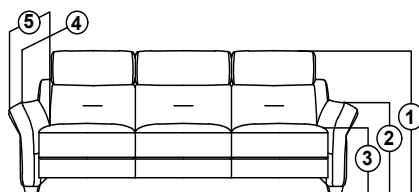

1. TOTAL HEIGHT - 41.5" (105.5cm)
2. ARM REST HEIGHT - 25" (63.5cm)
3. SEAT HEIGHT - 19.5" (49.5cm)
4. SEAT DEPTH - 22" (56cm)
5. TOTAL DEPTH - 38.5" (98cm)
6. LEG HEIGHT - 2" (5cm)