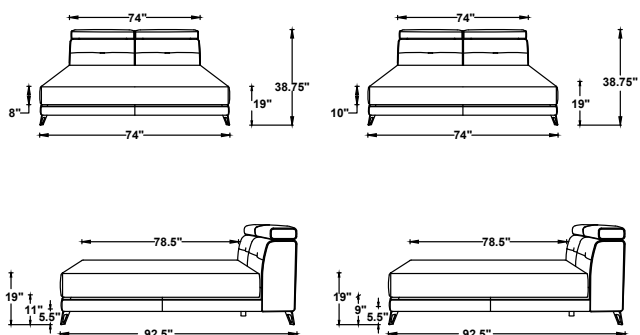

KING

NOTE:

- MATTRESS LENGTH - 78" (198cm)
- MATTRESS WIDTH - 72" (183cm)
- SUITABLE MATTRESS THICKNESS - 8" (20.5cm)
- SUITABLE MATTRESS THICKNESS - 10" (25.5cm)

QUEEN

NOTE:

- MATTRESS LENGTH - 78" (198cm)
- MATTRESS WIDTH - 60" (152.5cm)
- SUITABLE MATTRESS THICKNESS - 8" (20.5cm)
- SUITABLE MATTRESS THICKNESS - 10" (25.5cm)