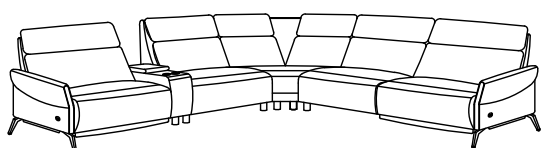

3SA + CON + L-CNR + 3SA
TW-125" (317.5cm) X TW-112.5" (285.5cm)
U-CNR TW-46.5" (118cm) X U-CNR TW-46.5" (118cm)

Also available in stationary