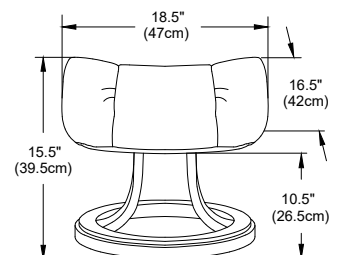

TOTAL HEIGHT - 41" (104CM)
TOTAL WIDTH - 33" (84CM)
TOTAL DEPTH BEFORE RECLINE - 29" (73.5CM)
TOTAL DEPTH AFTER RECLINE - 42.5" (108CM)
SEAT HEIGHT - 17" (43CM)
SEAT DEPTH - 19.5" (49.5CM)
SEAT WIDTH - 21" (53CM)
ARM REST HEIGHT - 21.5" (54.5CM)
LEG HEIGHT - 12" (30.5CM)