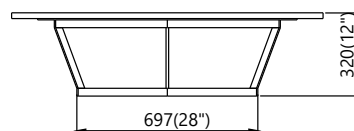

SMALL
• D 18" x H 21"
• D 45cm x H 52.7cm

MEDIUM
• D 24" x H 18"
• D 60cm x H 45cm

BIG
• D 36" x H 15"
• D 90cm x H 37.5cm

Curiosity

Center and Side Tables

Eggsightment

Center and Side Tables

A