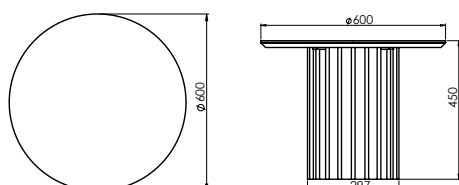

C

TOP DIA 19.6" x BASE DIA 11.6" x H 14.7"
TOP DIA 49.7cm x BASE DIA 29.4cm x H 37.3cm