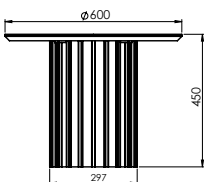

Center and Side Tables

Pizzeria

Center and Side Tables

Pebbles R

Center and Side Tables

A
 TOP DIA 29.5" x BASE DIA 13.7" x H 20.6"
 TOP DIA 74.9cm x BASE DIA 34.7cm x H 52.3cm

B
 TOP DIA 23.6" x BASE DIA 11.6" x H 17.7"
 TOP DIA 59.9cm x BASE DIA 29.4cm x H 44.9cm