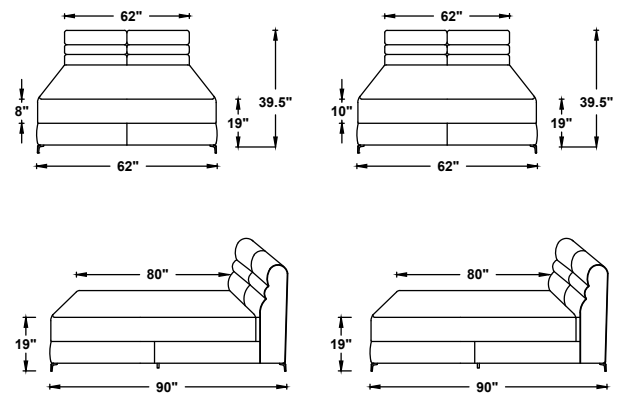

KING

NOTE:

- MATTRESS LENGTH - 78" (198cm)
- MATTRESS WIDTH - 72" (183cm)
- SUITABLE MATTRESS THICKNESS - 8" (20.5cm)
- SUITABLE MATTRESS THICKNESS - 10" (25.5cm)
- LEG HEIGHT - 5.5"
- BASE HEIGHT - 5.5" and 3.5"

QUEEN

NOTE:

- MATTRESS LENGTH - 78" (198cm)
- MATTRESS WIDTH - 60" (152.5cm)
- SUITABLE MATTRESS THICKNESS - 8" (20.5cm)
- SUITABLE MATTRESS THICKNESS - 10" (25.5cm)
- LEG HEIGHT - 5.5"
- BASE HEIGHT - 5.5" and 3.5"