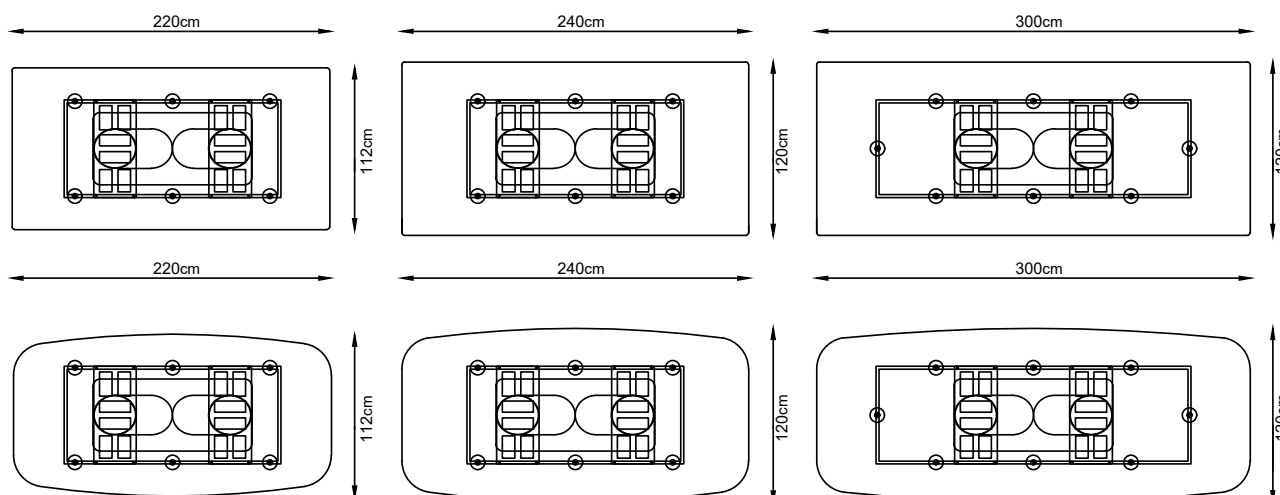

Victory

Dining Table