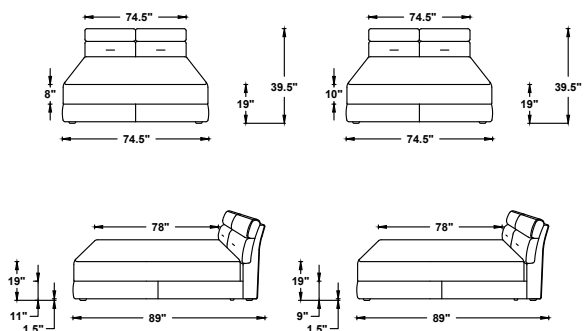

KING

NOTE:

- MATTRESS LENGTH - 78" (198cm)
- MATTRESS WIDTH - 72" (183cm)
- SUITABLE MATTRESS THICKNESS - 8" (20.5cm)
- SUITABLE MATTRESS THICKNESS - 10" (25.5cm)

QUEEN

NOTE:

- MATTRESS LENGTH - 78" (198cm)
- MATTRESS WIDTH - 60" (152.5cm)
- SUITABLE MATTRESS THICKNESS - 8" (20.5cm)
- SUITABLE MATTRESS THICKNESS - 10" (25.5cm)