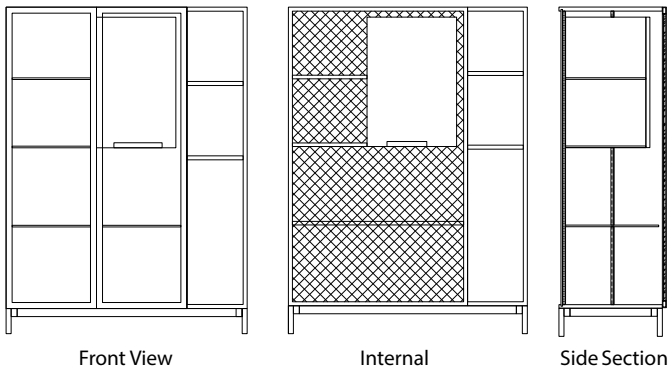

Living Showcase Metal to Floor Type - B
W - 1200, H - 1640mm, D - 535mm