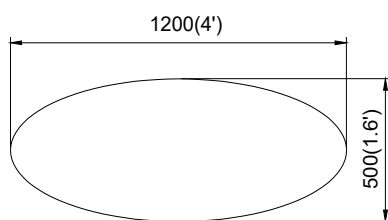

Oblivious

Center and Side Tables