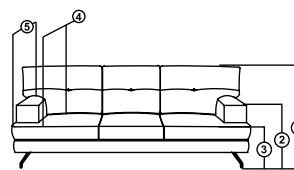

2.5 STR
TW - 81" / ISW - 60"
TW - 231cm / ISW - 183cm

1. TOTAL HEIGHT - 36" (91.4cm)
2. ARM REST HEIGHT - 24" (61cm)
3. SEAT HEIGHT - 18" (45.7cm)
4. SEAT DEPTH - 21.5" (54.5cm)
5. TOTAL DEPTH - 37" (94cm)