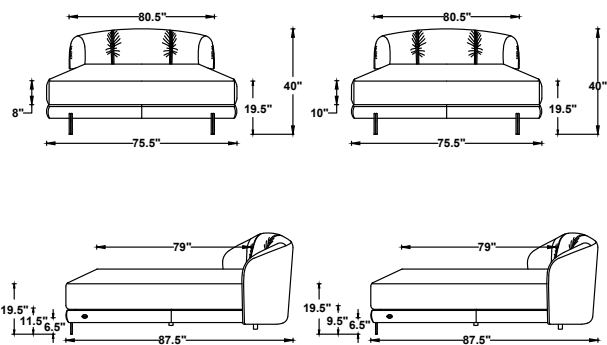

- MATTRESS LENGTH - 78" (198cm)
- MATTRESS WIDTH - 72" (183cm)
- SUITABLE MATTRESS THICKNESS - 8" (20.5cm)
- SUITABLE MATTRESS THICKNESS - 10" (25.5cm)

QUEEN

NOTE:

- MATTRESS LENGTH - 78" (198cm)
- MATTRESS WIDTH - 60" (152.5cm)
- SUITABLE MATTRESS THICKNESS - 8" (20.5cm)
- SUITABLE MATTRESS THICKNESS - 10" (25.5cm)

KING

NOTE:

- MATTRESS LENGTH - 78" (198cm)
- MATTRESS WIDTH - 72" (183cm)
- SUITABLE MATTRESS THICKNESS - 8" (20.5cm)
- SUITABLE MATTRESS THICKNESS - 10" (25.5cm)

QUEEN

NOTE:

- MATTRESS LENGTH - 78" (198cm)
- MATTRESS WIDTH - 60" (152.5cm)
- SUITABLE MATTRESS THICKNESS - 8" (20.5cm)
- SUITABLE MATTRESS THICKNESS - 10" (25.5cm)