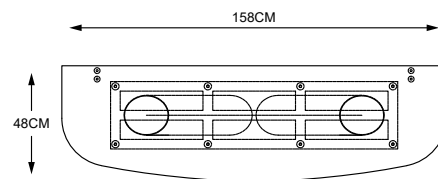

Bridge

Console