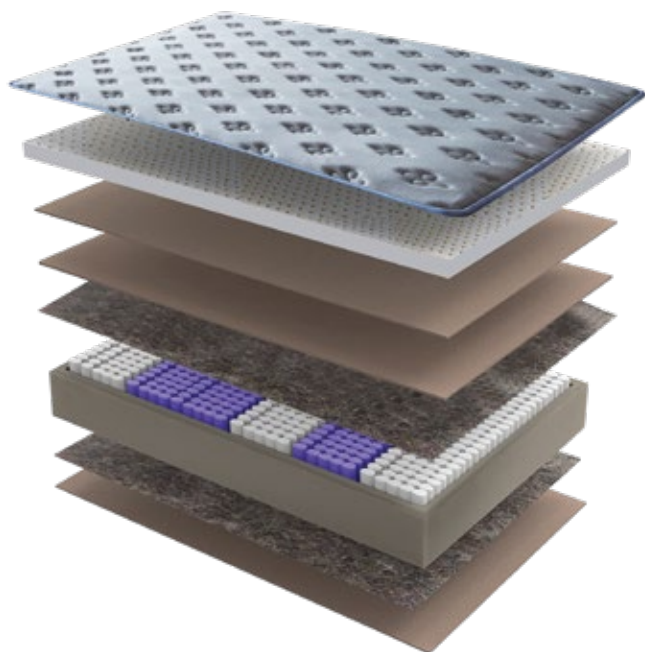

Superga Silver Line

10" - Tight Top

Mattresses

Plush Blue Line

12" - Euro Top

Mattresses

PLUSH BLUELINE 12" KING
L -78" x W -72" x H -12"

PLUSH BLUELINE 12" QUEEN
L -78" x W -60" x H -12"