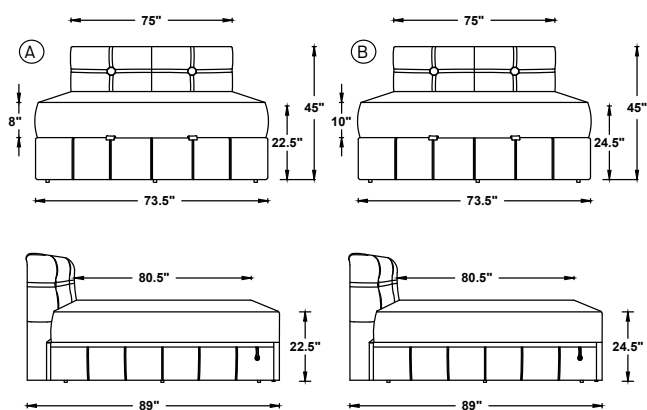

KING

QUEEN

NOTE:

- MATTRESS LENGTH - 78" (198cm)
- MATTRESS WIDTH - 72" (183cm)
- LEG HEIGHT - 1"
- BASE HEIGHT - 13.5"

- A. MATTRESS THICKNESS - 8" (20.5cm)
- B. MATTRESS THICKNESS - 10" (25.5cm)

MATTRESS WEIGHT MAX

KING BED - 85 KGS

QUEEN BED - 65 KGS