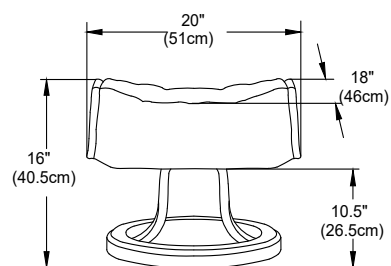

TOTAL HEIGHT - 40" (101.5CM)
TOTAL WIDTH - 33" (84CM)
TOTAL DEPTH BEFORE RECLINE - 31" (79CM)
TOTAL DEPTH AFTER RECLINE - 45" (114.5CM)
SEAT HEIGHT - 17" (43CM)
SEAT DEPTH - 18.5" (47CM)
SEAT WIDTH - 20" (51CM)
ARM REST HEIGHT - 22" (56CM)
LEG HEIGHT - 12" (30.5CM)