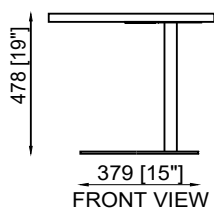

Fleet Foot

Center and Side Tables

TOP VIEW
A