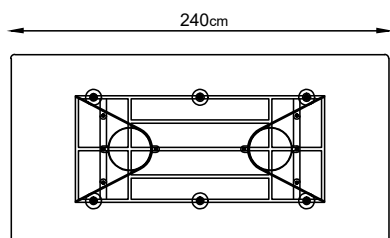

Wrap Around

Dining Table