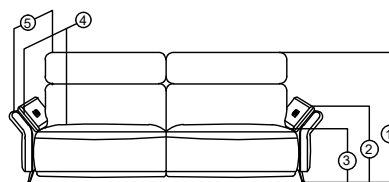

1. TOTAL HEIGHT - 41" (104cm)
2. ARM REST HEIGHT - 25" (63.5cm)
3. SEAT HEIGHT - 19" (48cm)
4. SEAT DEPTH - 21" (53.5cm)
5. TOTAL DEPTH - 39" (99cm)
6. LEG HEIGHT - 5.5" (14cm)

Also available in stationary