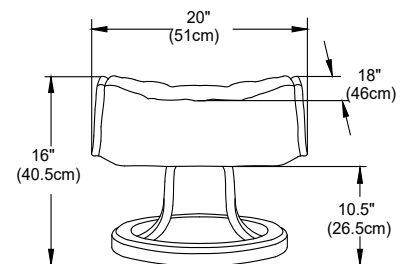

TOTAL HEIGHT - 39.5" (100.5CM)
TOTAL WIDTH - 33" (84CM)
TOTAL DEPTH BEFORE RECLINE - 30" (76CM)
TOTAL DEPTH AFTER RECLINE - 44.5" (113CM)
SEAT HEIGHT - 17" (43CM)
SEAT DEPTH - 18.5" (47CM)
SEAT WIDTH - 20" (51CM)
ARM REST HEIGHT - 22" (56CM)
LEG HEIGHT - 12" (30.5CM)