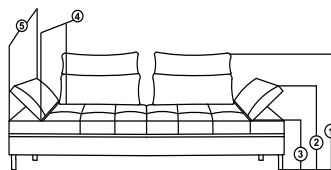

DAYBED RH
TW - 52" x 80"
TW - 132cmx203cm

3 STR + DAYBED RH
TW - 144" / ISW - 80"
TW - 365.5cm / ISW - 203cm

3 STR + DAYBED LH
TW - 144" / ISW - 80"
TW - 365.5cm / ISW - 203cm

TOTAL LENGTH - 40" (101.5 CM)
TOTAL WIDTH - 40" (101.5 CM)
TOTAL HEIGHT - 17.5" (44.5CM)