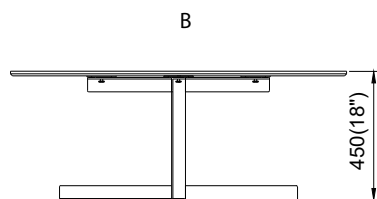

Oblivious

Center and Side Tables