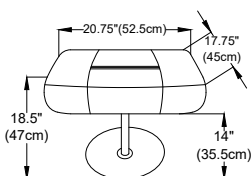

Moss

Recliner

O Base

1. TOTAL HEIGHT - 43" (109cm)
2. TOTAL WIDTH - 31.5" (80cm)
3. TOTAL DEPTH - 35.5" (90cm)
4. SEAT HEIGHT - 18.75" (47.5cm)
5. SEAT DEPTH - 21.5" (54.5cm)
6. SEAT WIDTH - 17" (43cm)
7. ARM REST HEIGHT - 24.25" (61.5cm)
8. LEG HEIGHT - 11" (28cm)

NOTE : BEFORE RECLINE - 35.5" (90cm) AFTER RECLINE - 47.75" (121cm)