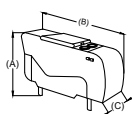

- A. TOTAL HEIGHT BACK 25" (63.5cm)
- B. TOTAL DEPTH 38.25" (97cm)
- C. TOTAL WIDTH 12.5" (31.75cm)

Note: 2 Cup Holders with cooling Option
Each Inside Seat Width - 24" (61cm)