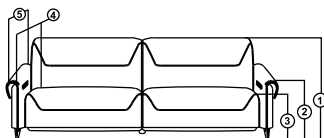

1 STR
 TW - 38.5" / ISW - 24"
 TW - 98cm / ISW - 61cm

2 STR
 TW - 62.5" / ISW - 48"
 TW - 158.5cm / ISW - 122cm

3 STR
 TW - 74.5" / ISW - 60"
 TW - 189cm / ISW - 152.5cm

1. TOTAL HEIGHT - 35.5" (90cm)
2. ARM REST HEIGHT - 23.5" (59.5cm)
3. SEAT HEIGHT - 19" (48cm)
4. SEAT DEPTH - 22" (56cm)
5. TOTAL DEPTH - 45" (114.5cm)
6. LEG HEIGHT - 5.5" (14cm)