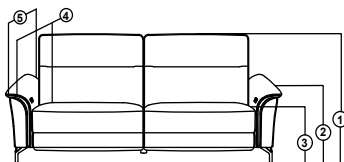

Also available in stationary

1STR
 TW FRONT - 41"(104cm)
 TW BACK - 38.5"(98cm)
 ISW - 24"(61cm)

2 STR
 TW FRONT - 65"(165cm)
 TW BACK - 62.5"(158.5cm)
 ISW - 48"(122cm)

3 STR
 TW FRONT - 77"(195.5cm)
 TW BACK - 74.5"(189.5cm)
 ISW - 59.5"(151cm)