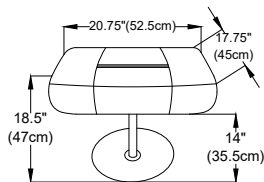

Oslo

Recliner

O Base

1. TOTAL HEIGHT - 43" (109cm)
2. TOTAL WIDTH - 31" (78.5cm)
3. TOTAL DEPTH - 33" (84cm)
4. SEAT HEIGHT - 18.5" (47cm)
5. SEAT DEPTH - 21" (53.5cm)
6. SEAT WIDTH - 17.5" (44.5cm)
7. ARM REST HEIGHT - 24" (61cm)
8. LEG HEIGHT - 11" (28cm)

NOTE : BEFORE RECLINE - 33" (84cm) AFTER RECLINE - 48" (122cm)