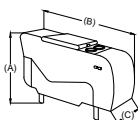

- A. TOTAL HEIGHT BACK 25" (63.5cm)
- B. TOTAL DEPTH 38.25" (97cm)
- C. TOTAL WIDTH 12.5" (31.75cm)

Note: 2 Cup Holders with cooling Option
Each Inside Seat Width - 24" (61cm)