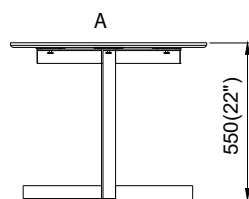

Oblivious

Center and Side Tables