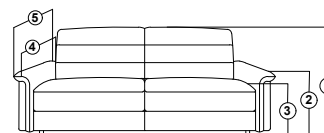

1. TOTAL HEIGHT - 36.5" (92.5cm)
2. ARM REST HEIGHT - 22" (56cm)
3. SEAT HEIGHT - 18.5" (47cm)
4. SEAT DEPTH - 23" (58.5cm)
5. TOTAL DEPTH - 41" (104cm)