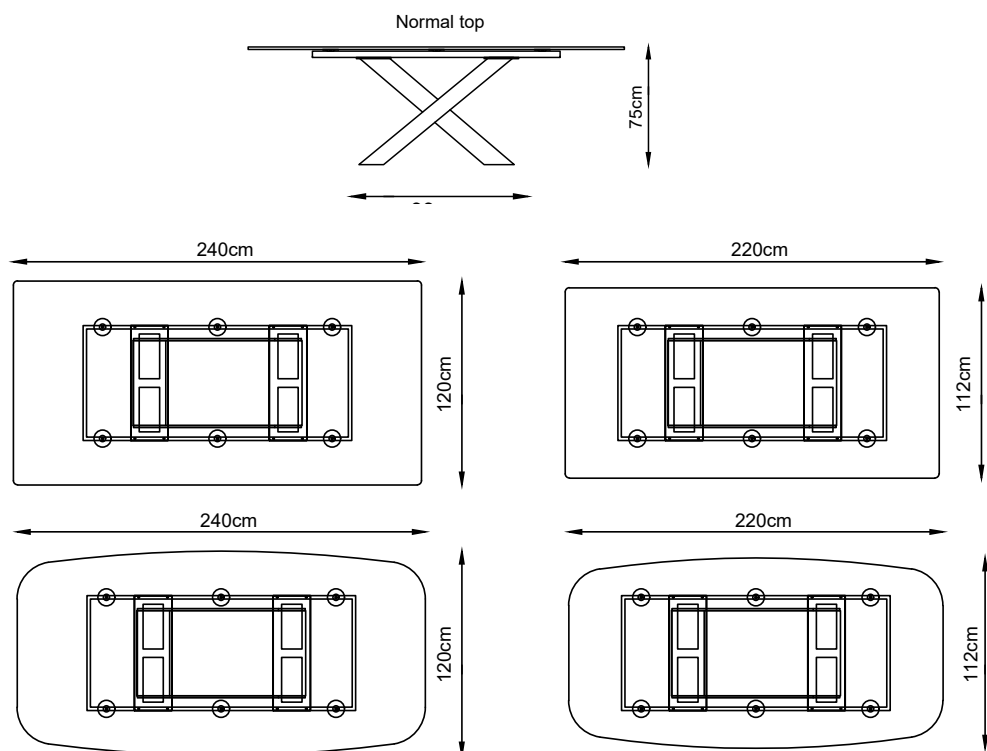

Xenon

Dining Table