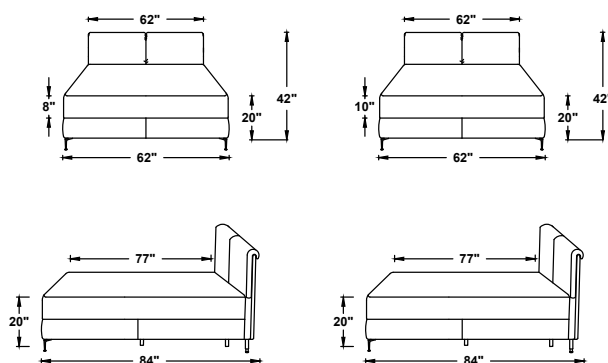

QUEEN

NOTE:

- MATTRESS LENGTH - 78" (198cm)
- MATTRESS WIDTH - 60" (152.5cm)
- SUITABLE MATTRESS THICKNESS - 8" (20.5cm)
- SUITABLE MATTRESS THICKNESS - 10" (25.5cm)
- LEG HEIGHT - 7"
- BASE HEIGHT - 5" and 3"