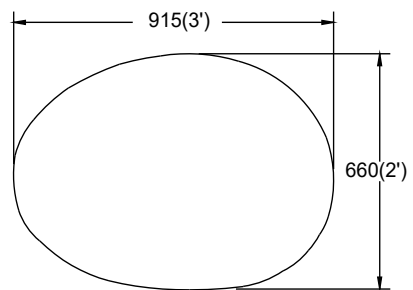

Eggsightment

Center and Side Tables

C