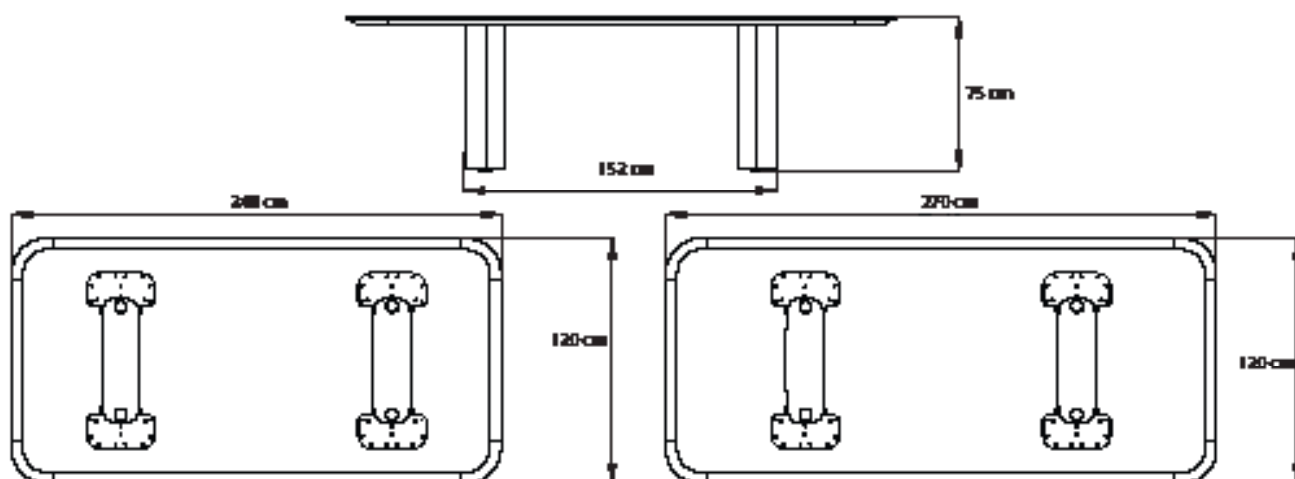

30" (76cm)
 47" (119.5cm)

Dining Tables

Apple - Oak

Dining Table

Apple - Walnut

Dining Table

Bridge

Dining Table