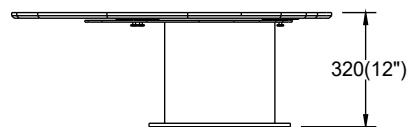

Eggsightment

Center and Side Tables

A

B