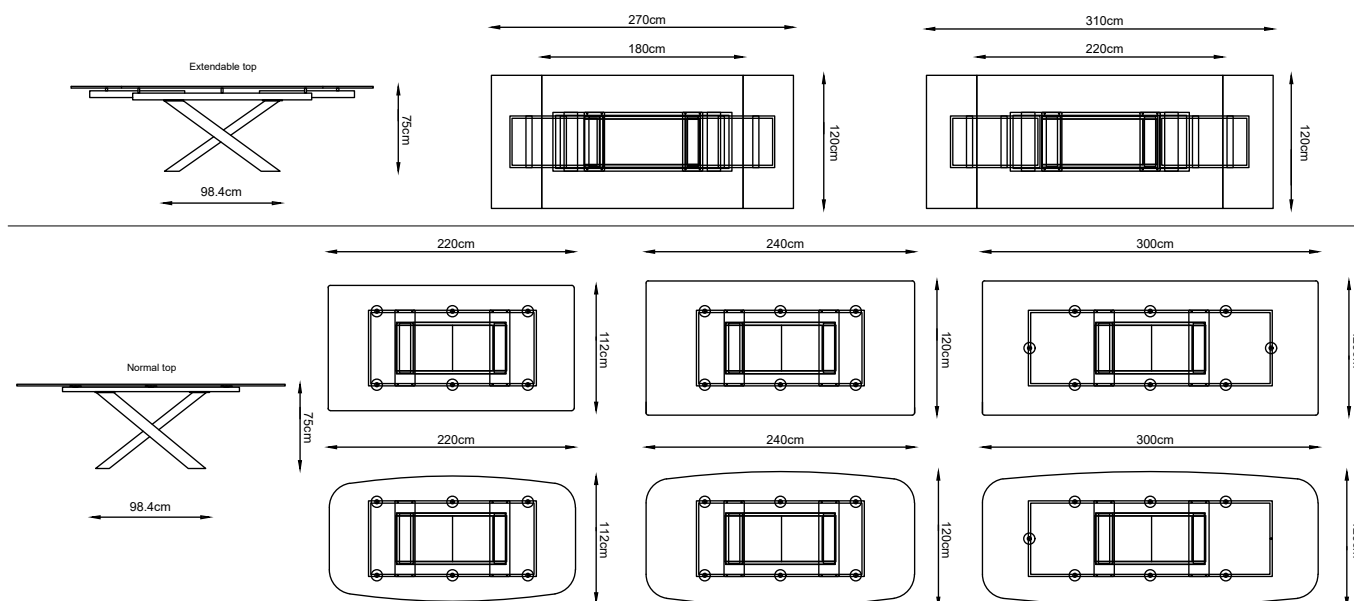

Exel

Dining Table