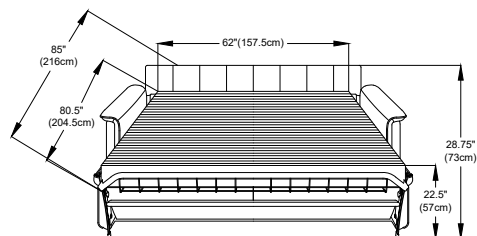

Conrad

Sofa Cum Bed - Manual

Hilton

Sofa Cum Bed - Manual

TW - 85.5" / ISW - 72"
 TW - 217cm / ISW - 183cm

NOTE:

1. MATTRESS LENGTH - 75" (190.5cm)
2. MATTRESS WIDTH - 62" (157.5cm)
3. MATTRESS THICKNESS - 4" (10cm)