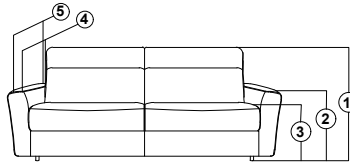

1. TOTAL HEIGHT - 38" (96.5cm)
2. ARM REST HEIGHT - 24" (61cm)
3. SEAT HEIGHT - 18.5" (47cm)
4. SEAT DEPTH - 23.5" (59.5cm)
5. TOTAL DEPTH - 39.5" (100.5cm)