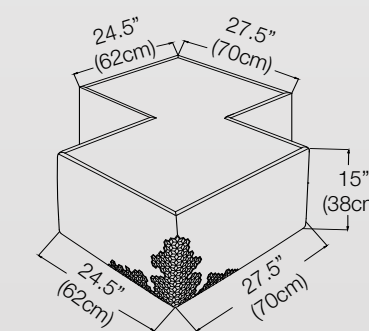

CENTER TABLE

- TOP VIEW
  Dimensions:
  W 4'(1200mm)

- FRONT VIEW
  Dimensions:
  H 12"(320mm) x W 22"(560mm)

SIDE TABLE

- TOP VIEW
  Dimensions:
  W 2.6'(795mm)

- FRONT VIEW
  Dimensions:
  H 18"(450mm) x W 15"(372mm)

SECTION - B