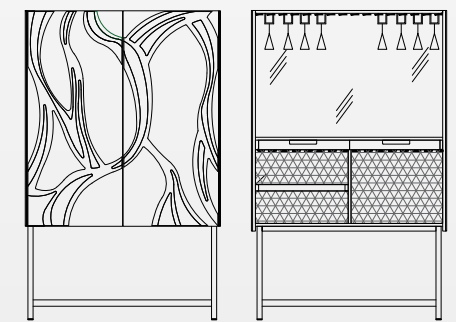

HALF BAR UNIT
W - 1200mm, D - 540mm, H - 1900mm

Front Elevation Internal Elevation