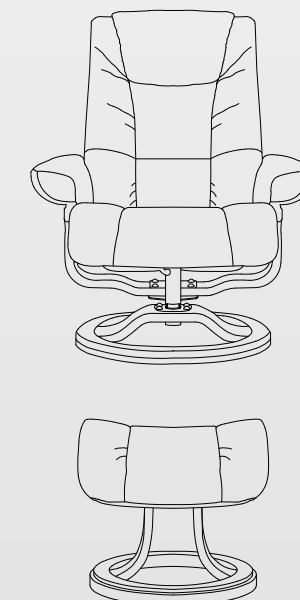

1. Total height - 41.5"(105.5cm)
2. Total width - 32.5"(82.5cm)
3. Total depth before recline - 30"(76cm)
4. Total depth after recline - 42"(106.5cm)
5. Seat height - 17.5"(44.5cm)
6. Seat depth - 19.5"(49.5cm)
7. Seat width - 20.5"(52cm)
8. Arm rest Height - 22"(56cm)
9. Leg Height - 12"(30.5cm)