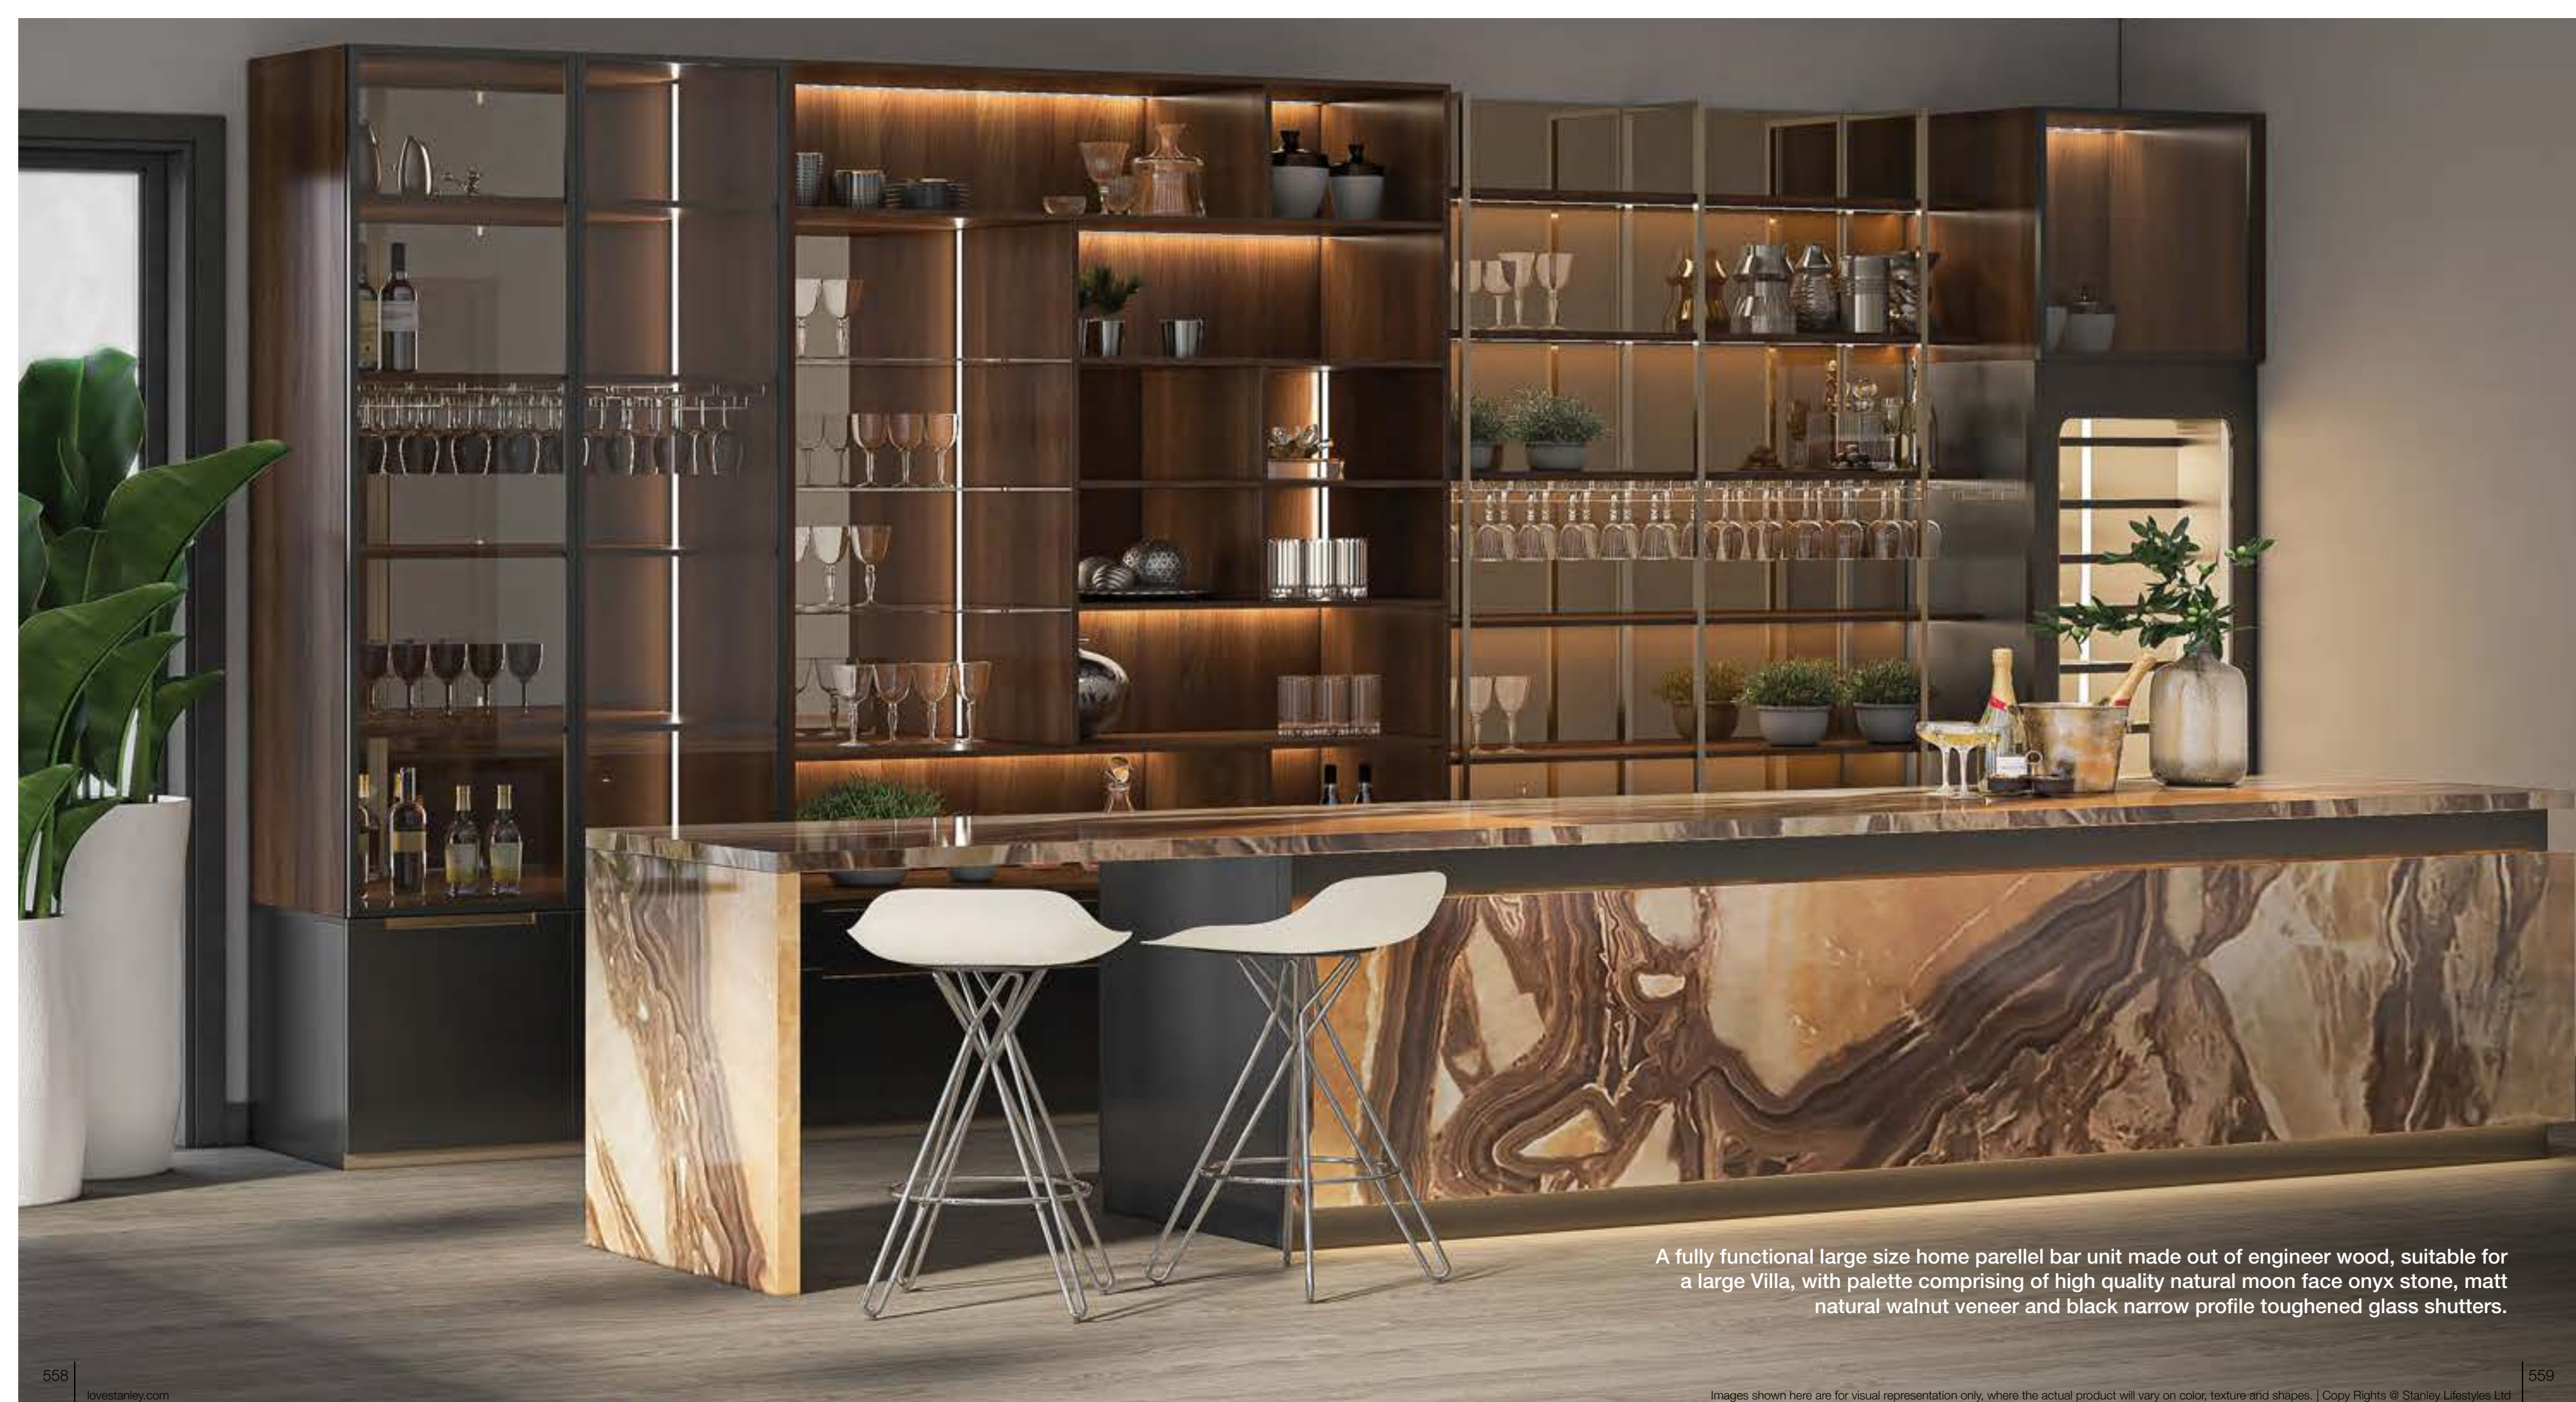

A fully functional large size home parallel bar unit made out of engineer wood, suitable for a large Villa, with palette comprising of high quality natural moon face onyx stone, matt natural walnut veneer and black narrow profile toughened glass shutters.