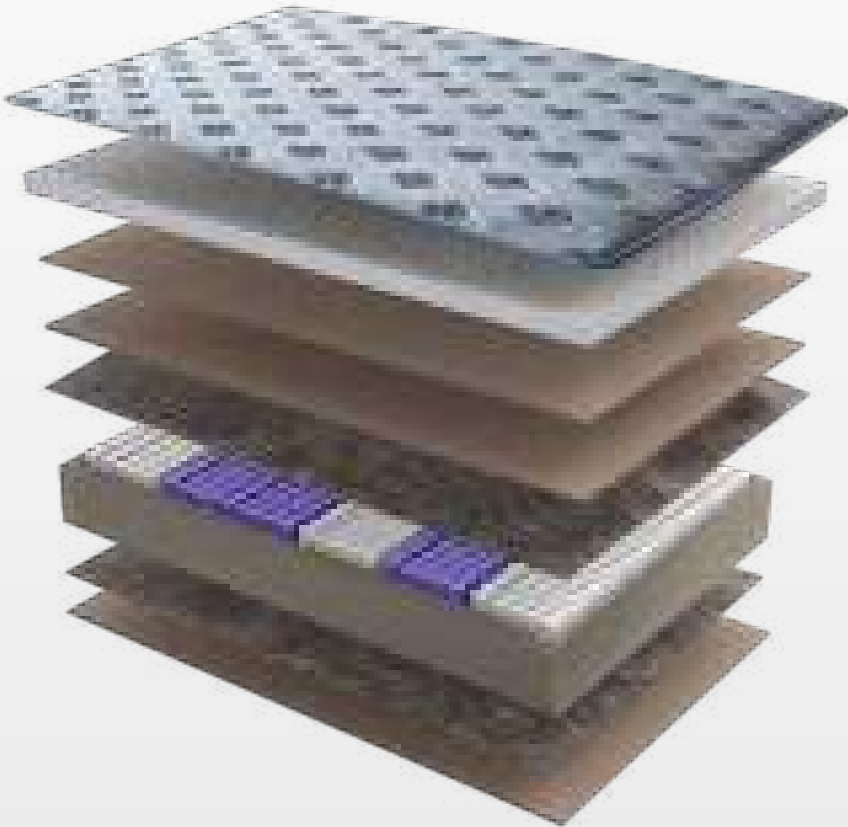

PLUSH BLUE LINE 12" - EURO TOP

Mattress Collection

- Combed satin polyester belgium quilted fabric
- 100% Natural latex for friendly comfort
- High resilience 10mm foam for firm support
- High resilience 20mm foam for shock absorption
- 10mm cotton felt insulator for breathability
- Five zone wrapped high tensile springs for hip & lumbar support
- 10mm cotton felt insulator
- 40d high density base foam for grip & durability