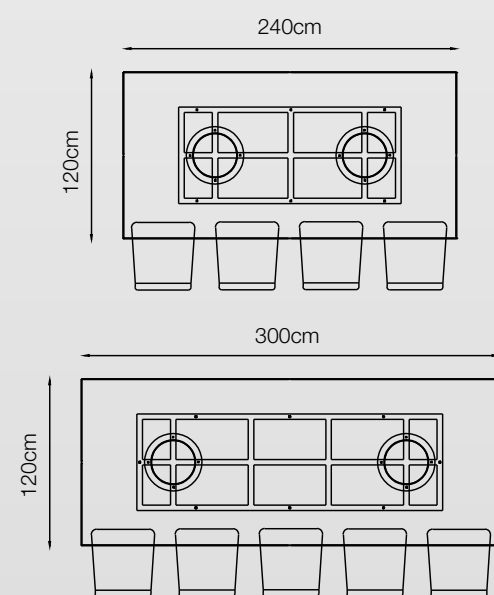

SPECIFICATION

Bottom

- 304 SS Round pipe PVD coated and veneered
- SS hardware for all fittings.

Top

- 10ft Burl Walnut wood veneer top.
- 2mm SS frame with PVD coating.
- Rectangle Shape top for perfect ergonomics.