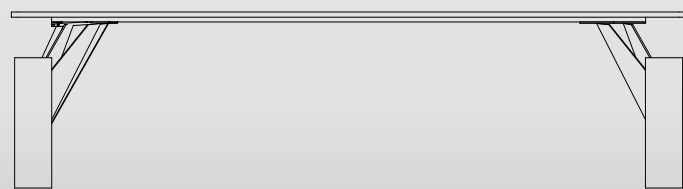

Vanity Unit 6ft - Metal to Floor

W - 1800mm, H - 725mm, D - 550mm

Wall Mounted Mirror & Storage

W - 700mm, H - 1300mm & W - 300mm, H - 1300mm, D - 160mm

Boss Table Desk Elevation

W - 2286mm, H - 750mm, D - 1100mm

Front View

Boss Table Desk Front Elevation

W - 2286mm, H - 750mm, D - 1100mm

Front View

Boss Storage Elevation

W - 2200mm, H - 927mm, D - 450mm

Front View

Boss Additional Storage Elevation

W - 1600mm, H - 625mm, D - 450mm

Front View

Deep Rooted Conference Table - 8ft
 W - 2400mm, H - 750mm, D - 1200mm

Front View

Deep Rooted Conference Table - 10ft
 W - 3000mm, H - 750mm, D - 1200mm

Front View