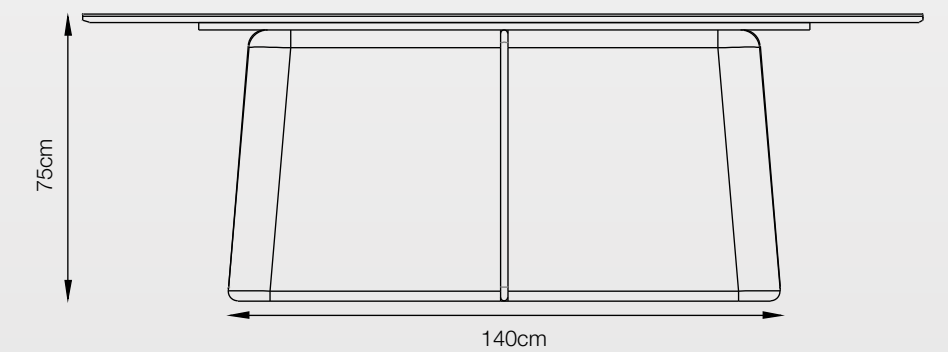

Top

- 6mm Italian Ceramic for refined aesthetics.
- 10mm Glass backing for durability.
- Pear / Soft Rectangle Shape top for perfect ergonomics.

SPECIFICATION

Bottom

- Choice of Upholstery with Metal Strip insert.
- Solid Frame construction with Canadian pine wood.
- SS hardware for all fittings.