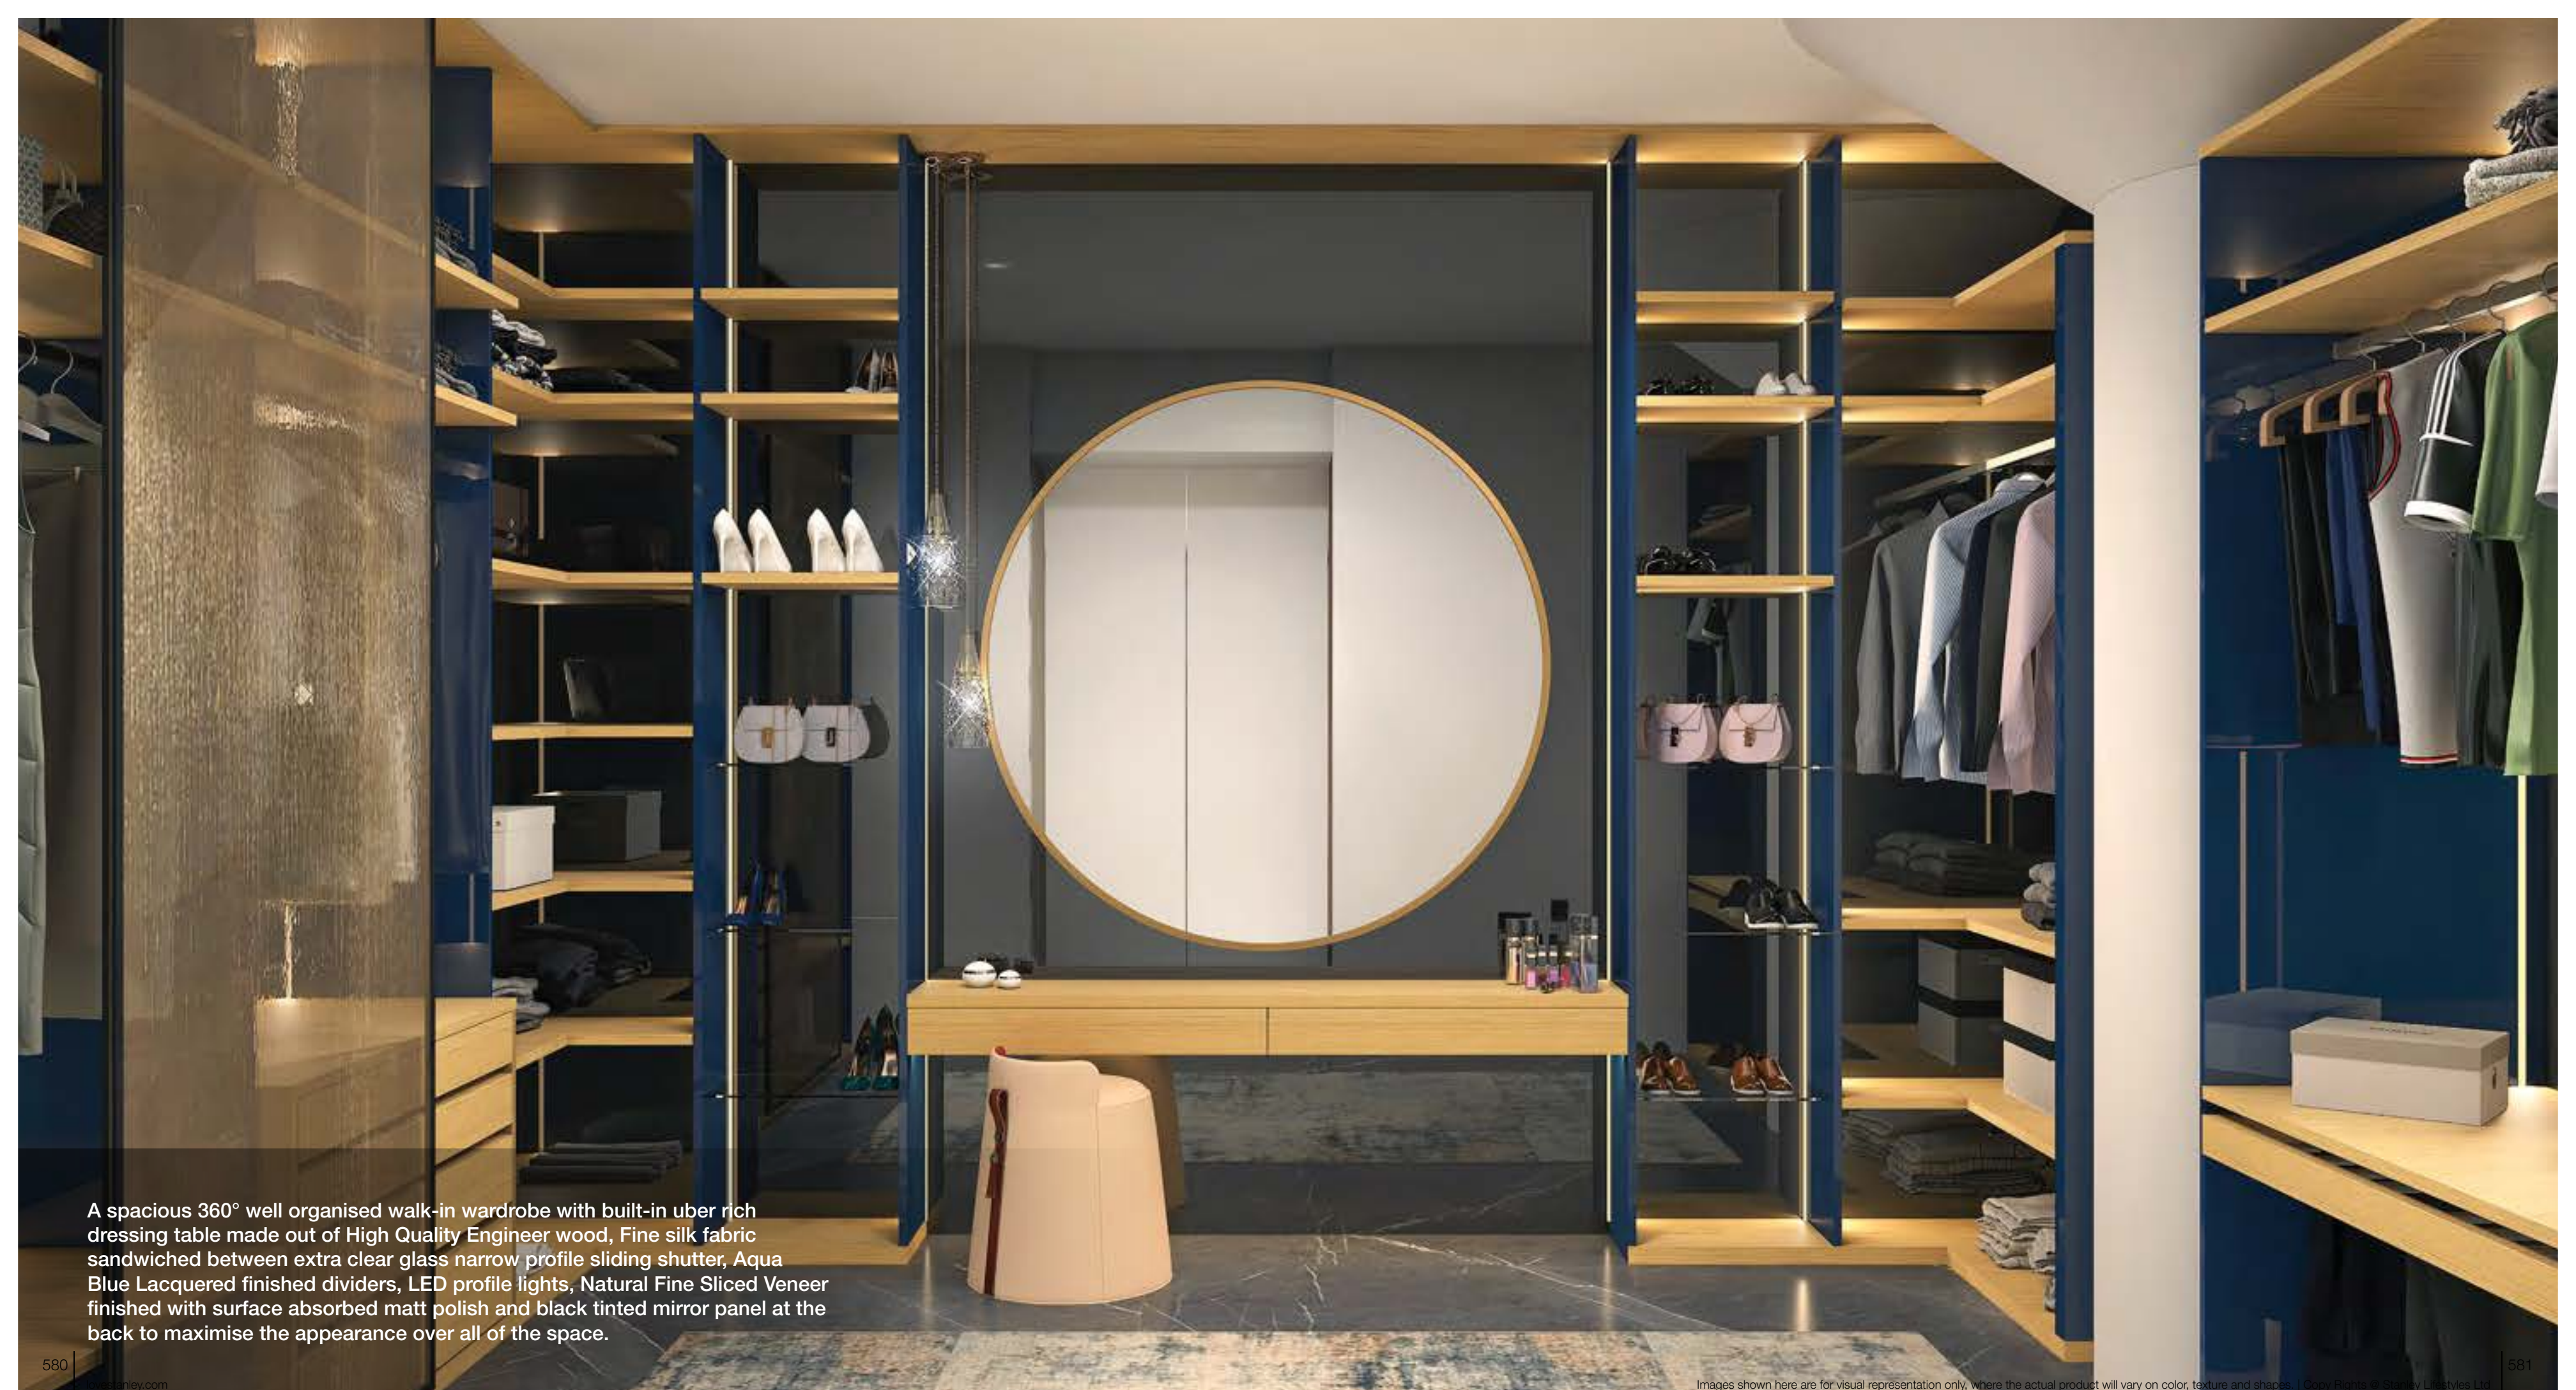

Bespoke His and Her, an automotive lacquer finished sliding shutter wardrobe made out of high quality engineer wood, with palette comprising of smart accessories and European grooving mechanism.

A 360° inclusive well crafted openable wardrobe made out of engineer wood with automotive paint finished handle profile with built-in floating urban dressing table with a palette comprising of high gloss shutters and smart hardware and accessories providing great comfort utility and efficiency within.