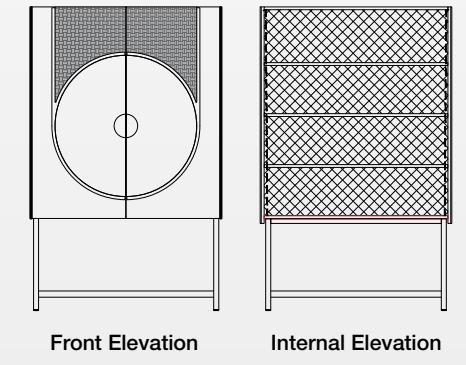

HALF SHELVING UNIT
W - 1200mm, D - 540mm, H - 1900mm