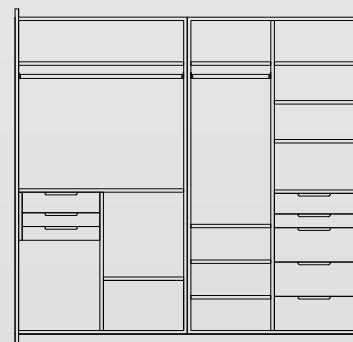

Front View

Ritzs Sliding Wardrobe
 W - 2400mm, H - 2460mm, D - 675mm

Front View

Internal

Side Section

Astoria Sliding Wardrobe
 W - 2400mm, H - 2460mm, D - 675mm

Front View

Internal