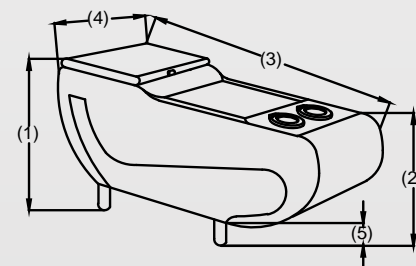

CONSOLE

1. TOTAL HEIGHT BACK - 23.5"(59.5cm)
2. TOTAL HEIGHT FRONT - 20"(51cm)
3. TOTAL DEPTH - 40.5"(103cm)
4. TOTAL WIDTH - 13.5"(34.5cm)
5. LEG HEIGHT - 5.5"(14cm)

Note : Two cup holders with cooling option