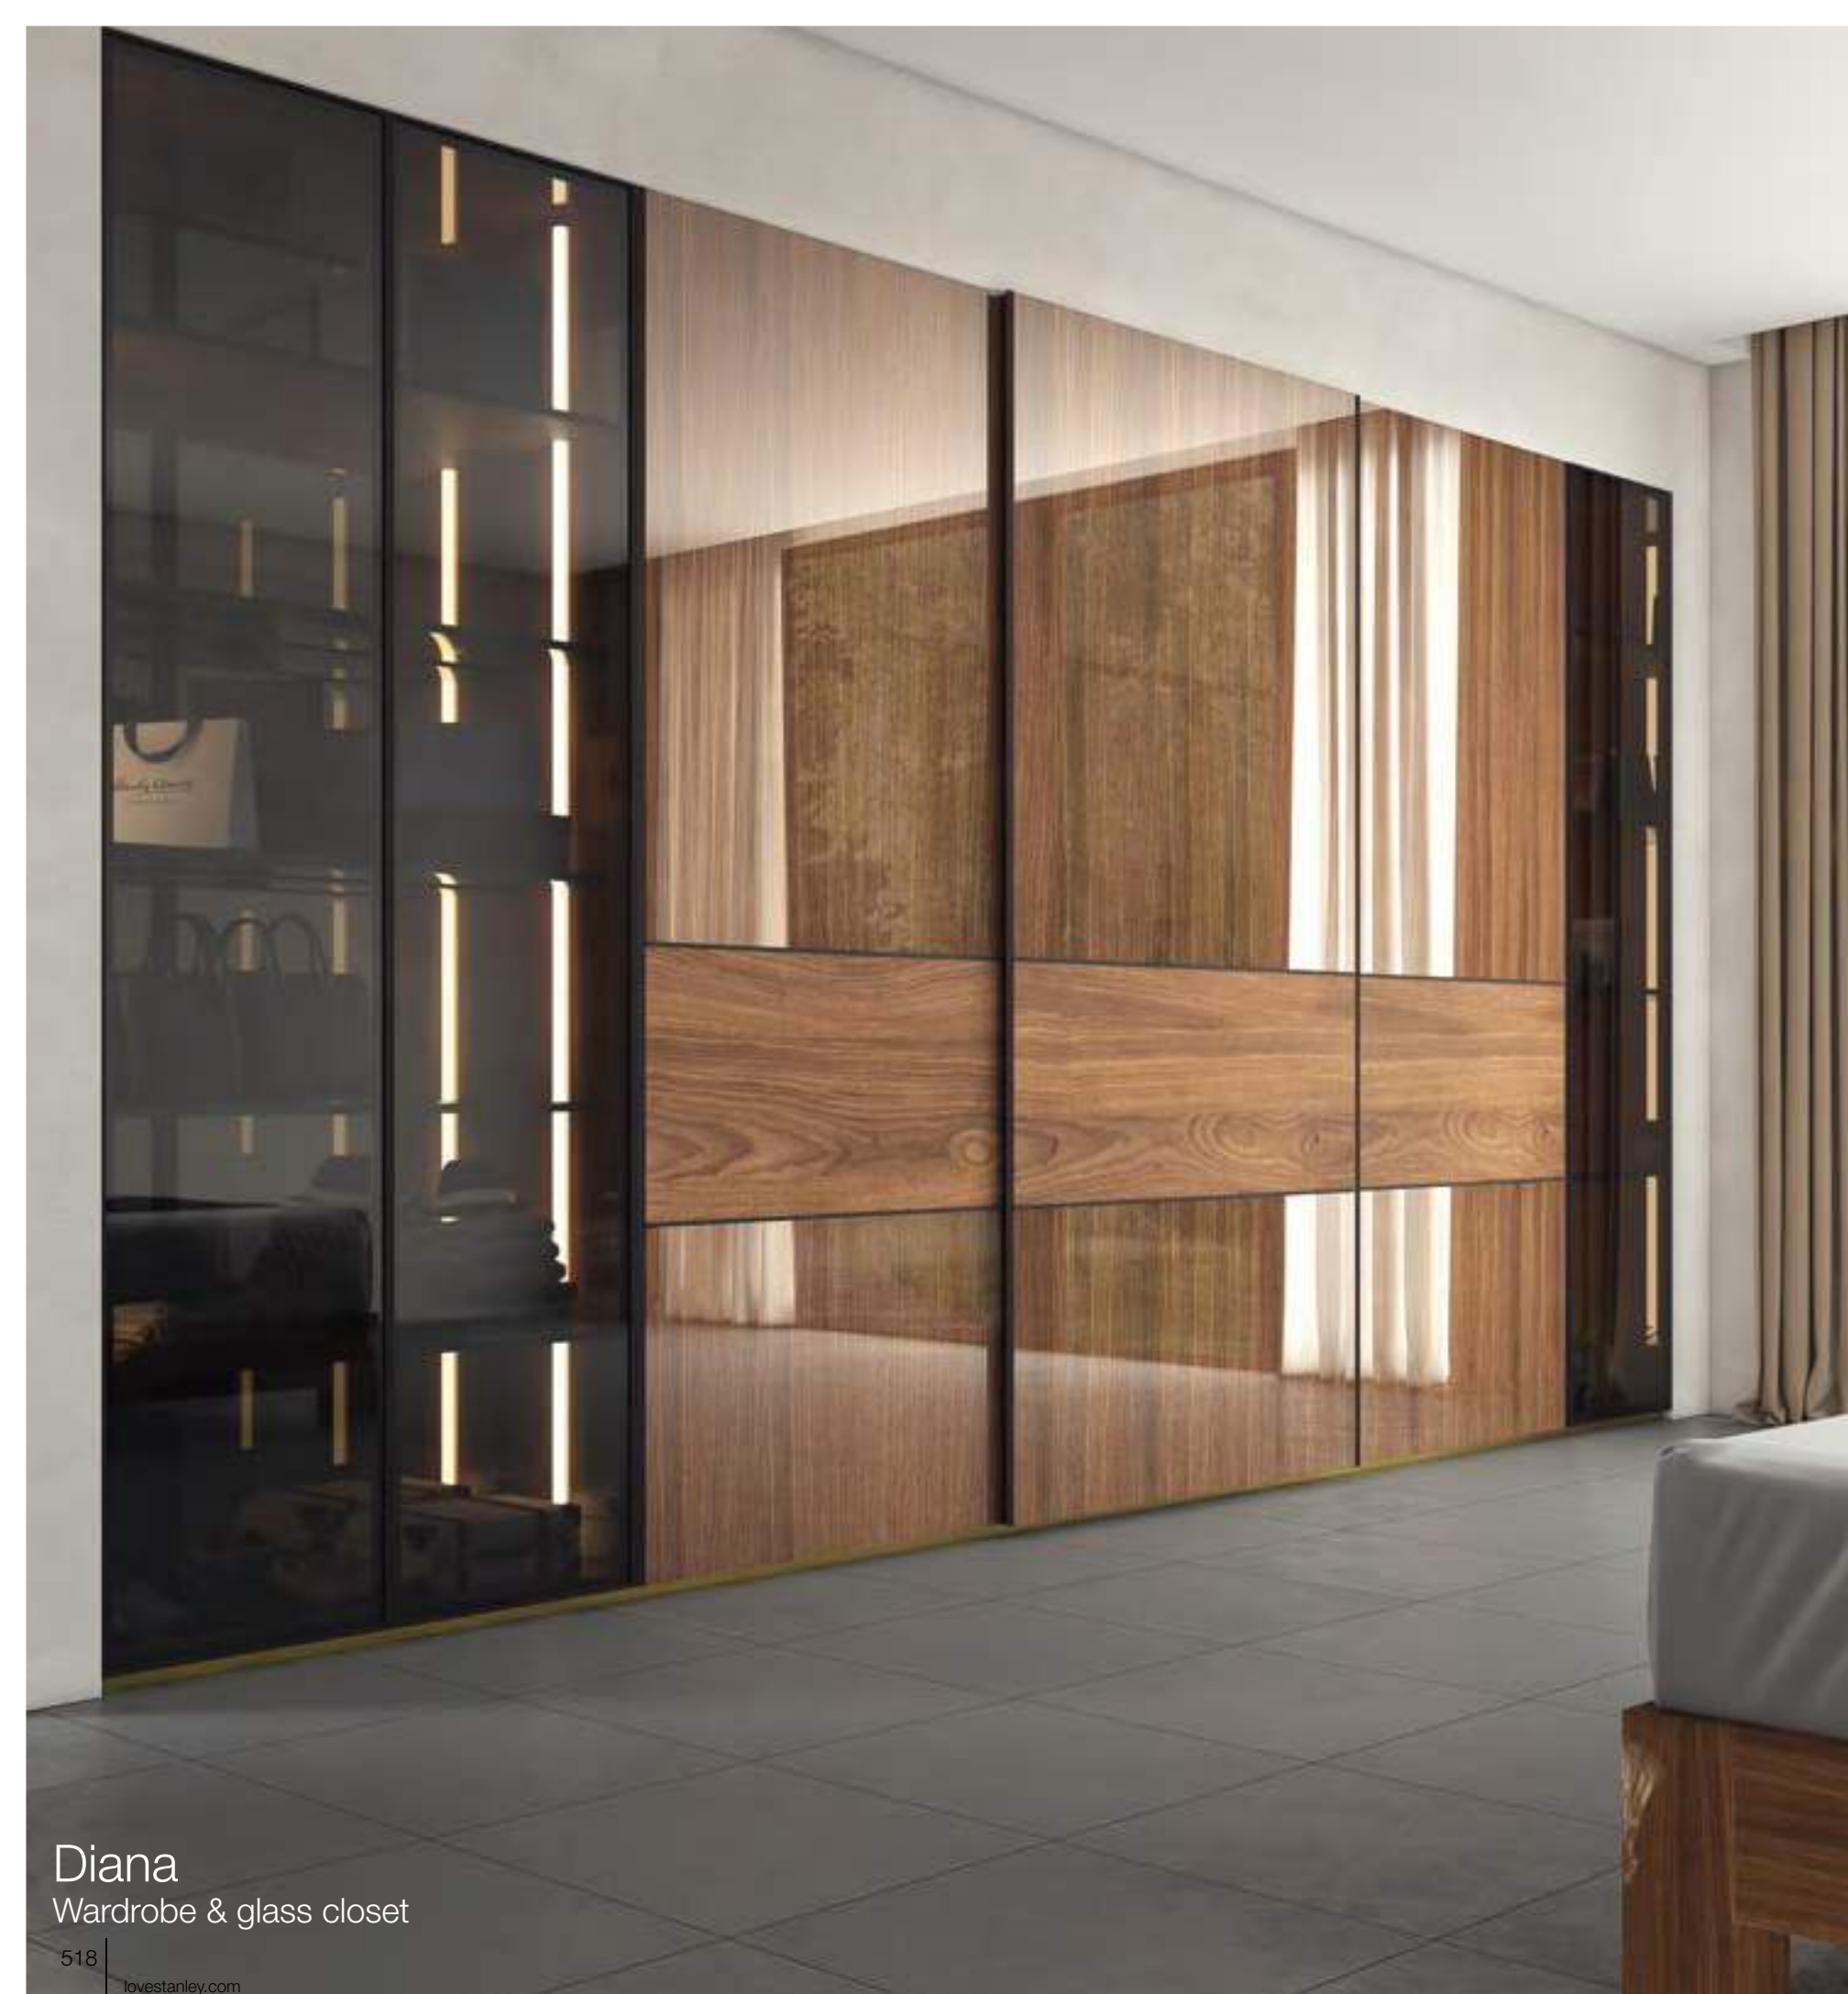

Athena
Crockery unit

Athena
Entertainment center

Athena
Vanity unit

Athena
Dressing unit

BEAUTIFUL LIVING COLLECTION
Diana

Shown here is Moon face onyx, American natural Walnut in high gloss satin matte finish, tinted toughened glass with cast solid brass handles.