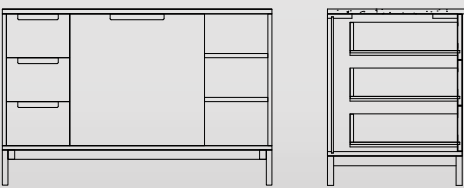

Vanity Unit 4ft - Metal to Floor
W - 1200mm, H - 725mm, D - 550mm