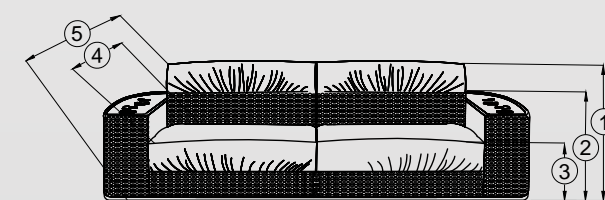

1. Total height - 35" (89cm)
2. Arm rest height - 24.5" (62cm)
3. Seat height - 18.5" (47cm)
4. Seat depth - 23" (58cm)
5. Total depth - 41.5" (105cm)

KEY HIGHLIGHTS :

- Modern contemporary design
- Firm straight line sofa for formal and casual living with perfect ergonomics for sitting posture
- 25mm SS 304 PVD coated leg
- High-density foam for long and better usability and comfort