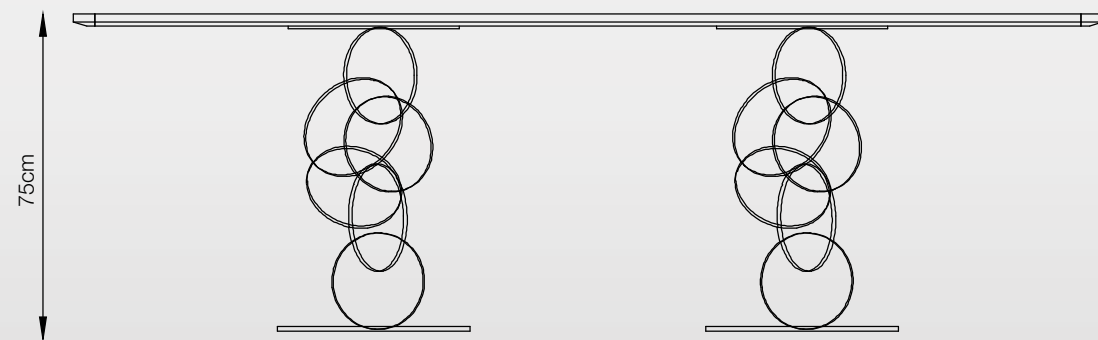

Functional & Elegant

in all things Stanley

STANLEY
Design Attitude

CONSOLE COLLECTIONS

Data Sheet

75cm

SPECIFICATION

Bottom