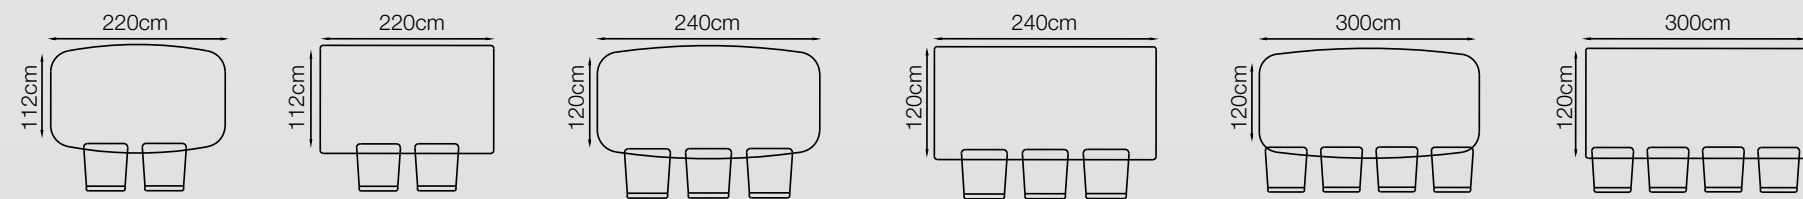

Top

- 6mm italian ceramic for refined aesthetics.
- 10mm Glass backing for durability.
- Pear / Soft Rectangle Shape top for perfect ergonomics.

Calacatta Magnifico

Magellano

Royal Peacock

Data Sheet

Aristo