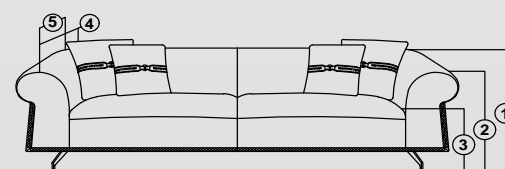

1. Total height - 26.75" (68cm)
2. Arm rest height - 26.75" (68cm)
3. Seat height - 17" (43cm)
4. Seat depth - 24.5" (62cm)
5. Total depth - 39" (99cm)

5. Leg height - 6" (15cm)

Big Pillow TW & TH - 18" (45.5cm)

Small Pillow TW & TH - 15" (38cm)

KEY HIGHLIGHTS :

- Modern classical design with a saddlery leather detail
- Intricated hand woven saddlery leather clad on outer frame
- Upper layer memory foam, for enhanced softness
- Bottom layer high-density foam for long hours of seating
- SS 304 12 mm leg with PVD coated

UPHOLSTERY OPTION :

- Scandinavia Max / Euro Nappa / Toscana Nova
- Cashmere / Peach Melba

LEG OPTION :

- SS Matt / SS Mirror / PVD Brass / PVD Copper

CONFIGURATION :

- 3 Seater / 2.5 Seater / 1 Seater