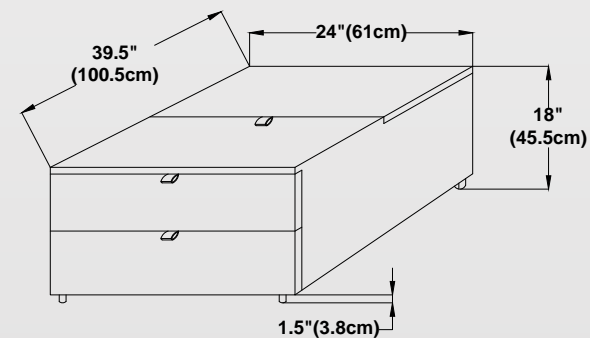

Data Sheet

1 STR with 1 Armrest

TW - 48" / ISW - 37"

TW - 122cm / ISW - 94cm

1 STR Without Armrest

TW - 38" / ISW - 38"

TW - 96.5cm / ISW - 96.5cm

L CORNER

TW - 41.5"(105.5cm) / 41.5"(105.5cm)

ISW WITH CUSHION - 20.5"(52cm) X 20.5"(52CM)

ISW WITHOUT CUSHION - 25.5"(64.5cm) X 25.5"(64.5CM)

CONSOLE

1. Total height with cushion - 36.5" (92.5cm)
2. Total height without cushion - 27.5" (70cm)
3. Arm rest height - 21.5" (54.5cm)
4. Seat height - 17.5" (44.5cm)
5. Seat depth with cushion - 22" (56cm)
6. Seat depth without cushion - 27" (68.5cm)
7. Total depth - 43" (109cm)
8. Leg height - 1.5" (4cm)