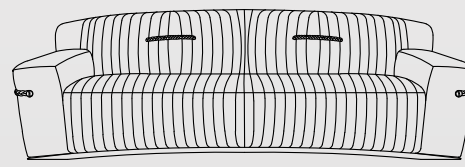

3 STR

TW - 111.5" / ISW - 85.5"
TW - 283CM / ISW - 217CM