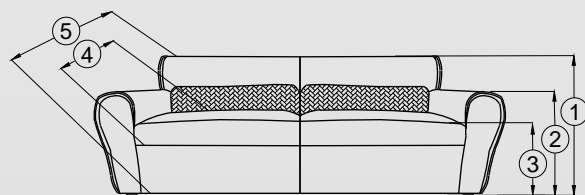

TW - 262cm / ISW - 213cm

1. Total height - 33.5" (85cm)

2. Arm rest height - 24.5" (62cm)

3. Seat height - 19.5" (50cm)

4. Seat depth - 19.5" (50cm)

5. Total depth - 39.5" (100cm)

KEY HIGHLIGHTS :

- Relax fit look with Scandinavian goose down seating for endless comfort (Which gives the sofa a comfortable and relaxed look, not like a straight line sofa)
- Intricated hand-quilted leather design in arm and back
- Inbuilt quilted cushion for lumbar support
- Special Burnish effect is given on edges of Arm/Back and lumbar
- High-density foam for long and better usability and comfort.