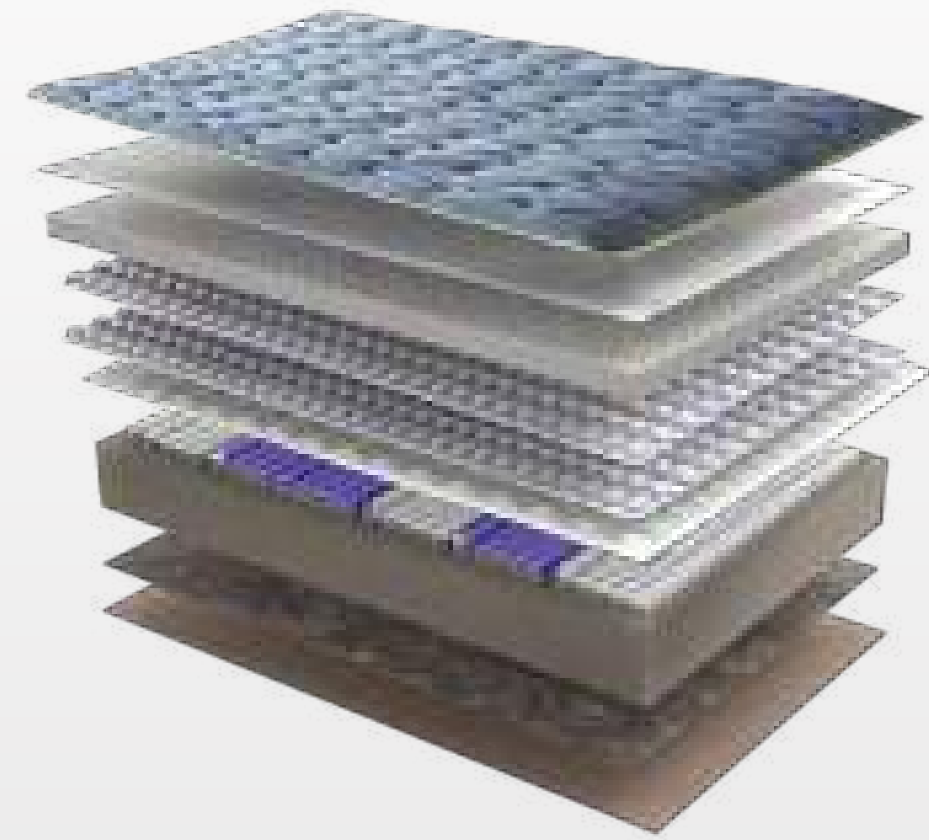

- Combed satin polyester belgium netted fabric
- Satin polyester wadding 10mm
- 100% Natural 1 inch latex for friendly comfort
- 38mm micro pocketed coils for comfort support
- 38mm micro pocketed coils for comfort support
- Convoluted form for reducing the pressure points
- Five zone wrapped high tensile springs for hip & lumbar Support
- 10mm cotton felt insulator
- 40d high density base foam for grip & durability