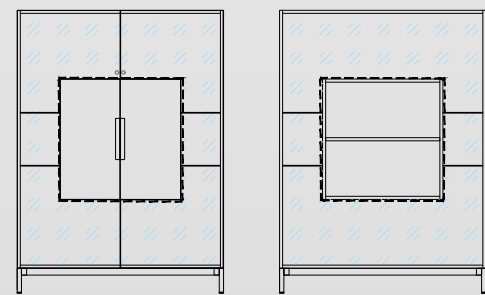

SHOWCASE SMALL

W - 1200mm, D - 540mm, H - 1645mm