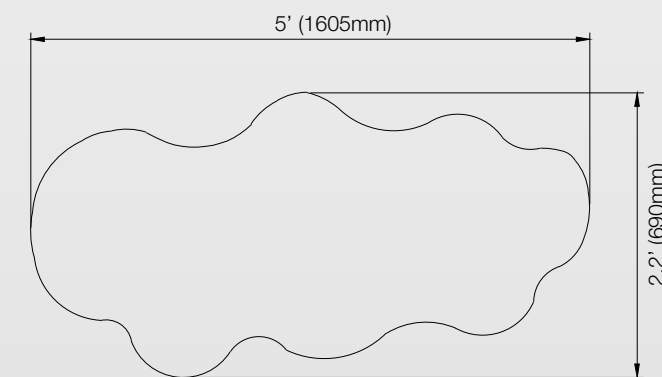

Data Sheet

CENTER TABLE TOP VIEW