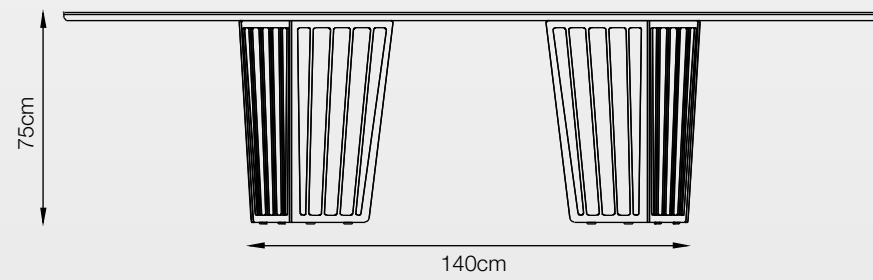

SPECIFICATION

Bottom

- Solid SS 8mm thick base frame.
- PVD coating in Brass shade Mirror finish for Strip pillars.
- Stylish triangular leg design.
- SS hardware for all fittings.

Top

- 6mm Italian Ceramic for refined aesthetics.
- 10mm Glass backing for durability.
- Pear / Soft Rectangle Shape top for perfect ergonomics.