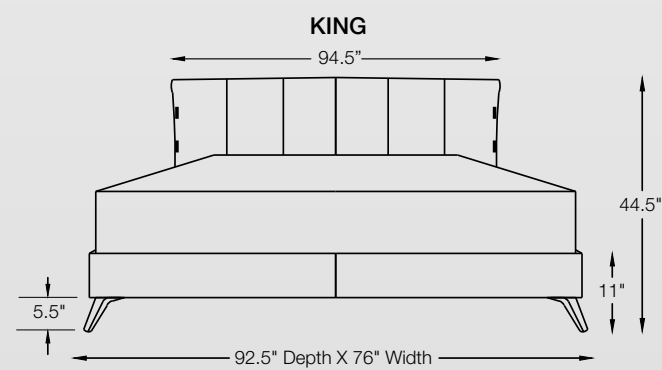

MARS

Bedding Collection

Data Sheet