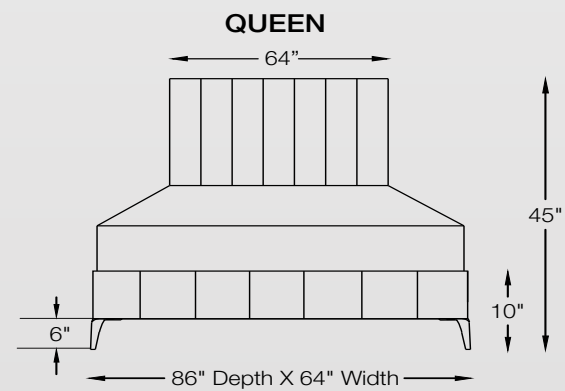

MERCURY
Bedding Collection

Data Sheet