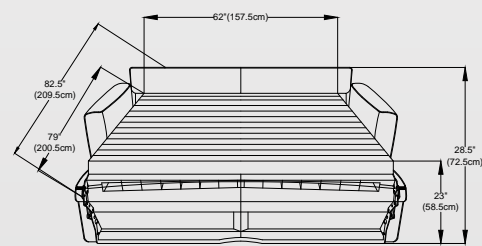

CONARAD

Sofa Cum Bed Collection

Data Sheet