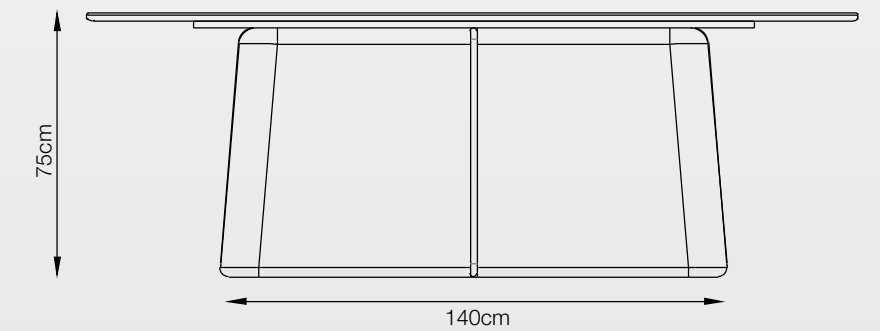

SPECIFICATION

Bottom

- Choice of Upholstery with Metal Strip insert.
- Solid Frame construction with Canadian pine wood.
- SS hardware for all fittings.

Top

- 6mm Italian Ceramic for refined aesthetics.
- 10mm Glass backing for durability.
- Pear / Soft Rectangle Shape top for perfect ergonomics.