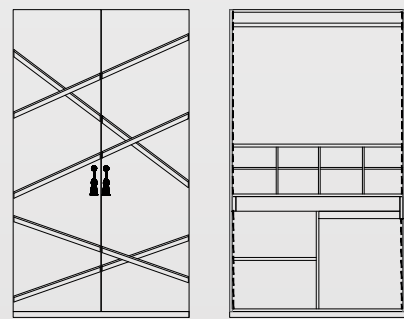

HER & HIS WARDROBE
W - 1200mm, D - 625mm, H - 2100mm