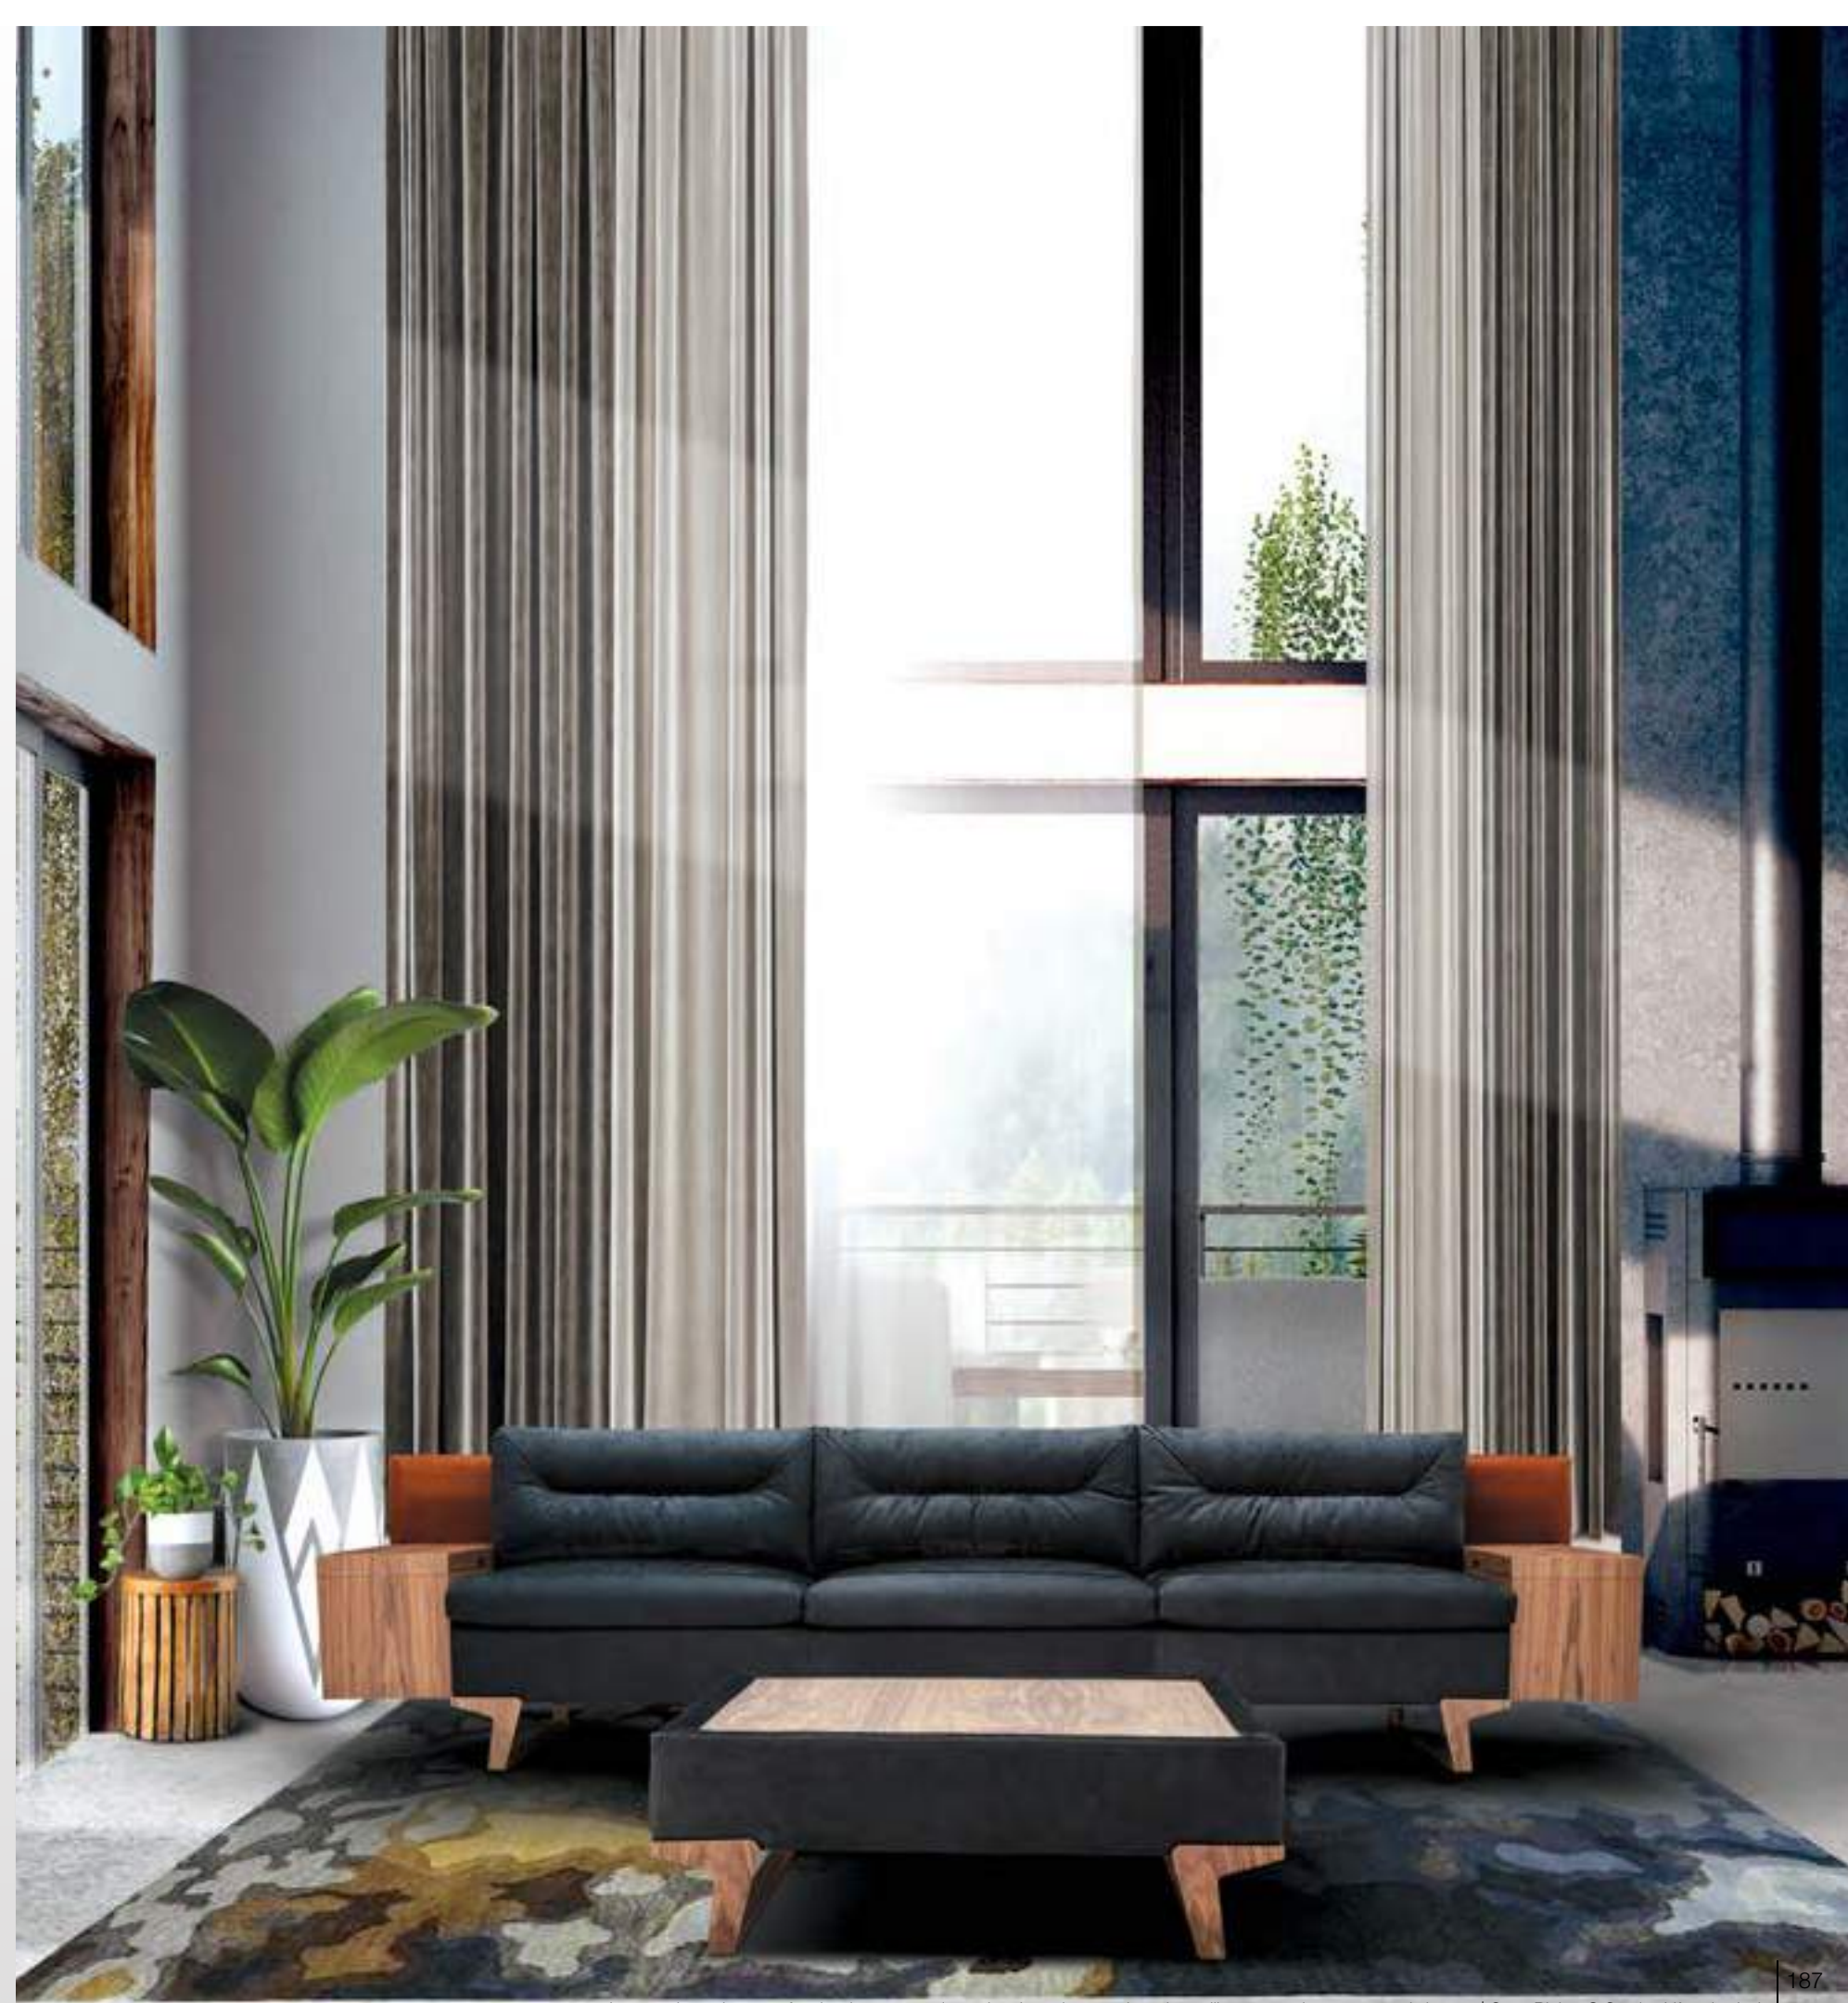

CONFIGURATION :

- 4 Seater / 3 Seater