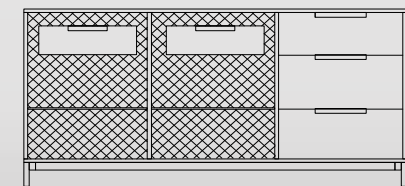

Side Section

Crockery Unit 8ft - Metal to Floor

W - 2400mm, H - 945mm, D - 455mm

Front View

Side Section

Crockery Unit 6ft - Metal to Floor

W - 1800mm, H - 945mm, D - 455mm

Side Section