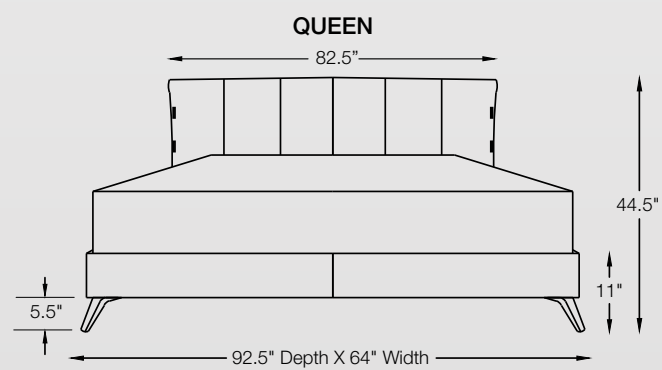

MARS

Bedding Collection

Data Sheet