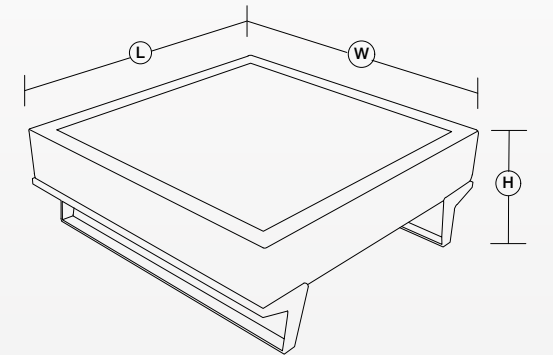

L 61" x W 35" x H 14.5"
L 155cm x W 89cm x H 37cm

Beautiful 25
Side Table Collections

Data Sheet

L 33" x W 21.25" x H 21"
L 84cm x W 54cm x H 53cm

Benzer
Coffee Table Collections

Data Sheet

L 36.5" x W 36.5" x H 13"
L 93cm x W 93cm x H 33cm