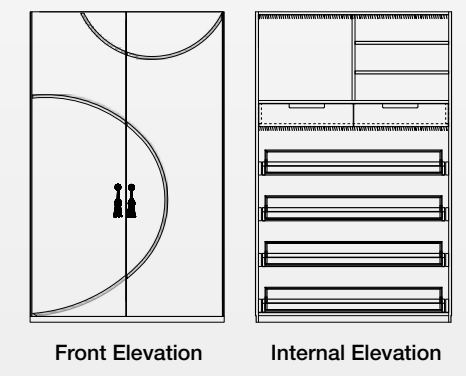

SHOE UNIT
W - 1200mm, D - 540mm, H - 1900mm

Images shown here are for visual representation only, where the actual product will vary on color, texture and shapes. | Copy Rights @ Stanley Lifestyles Ltd