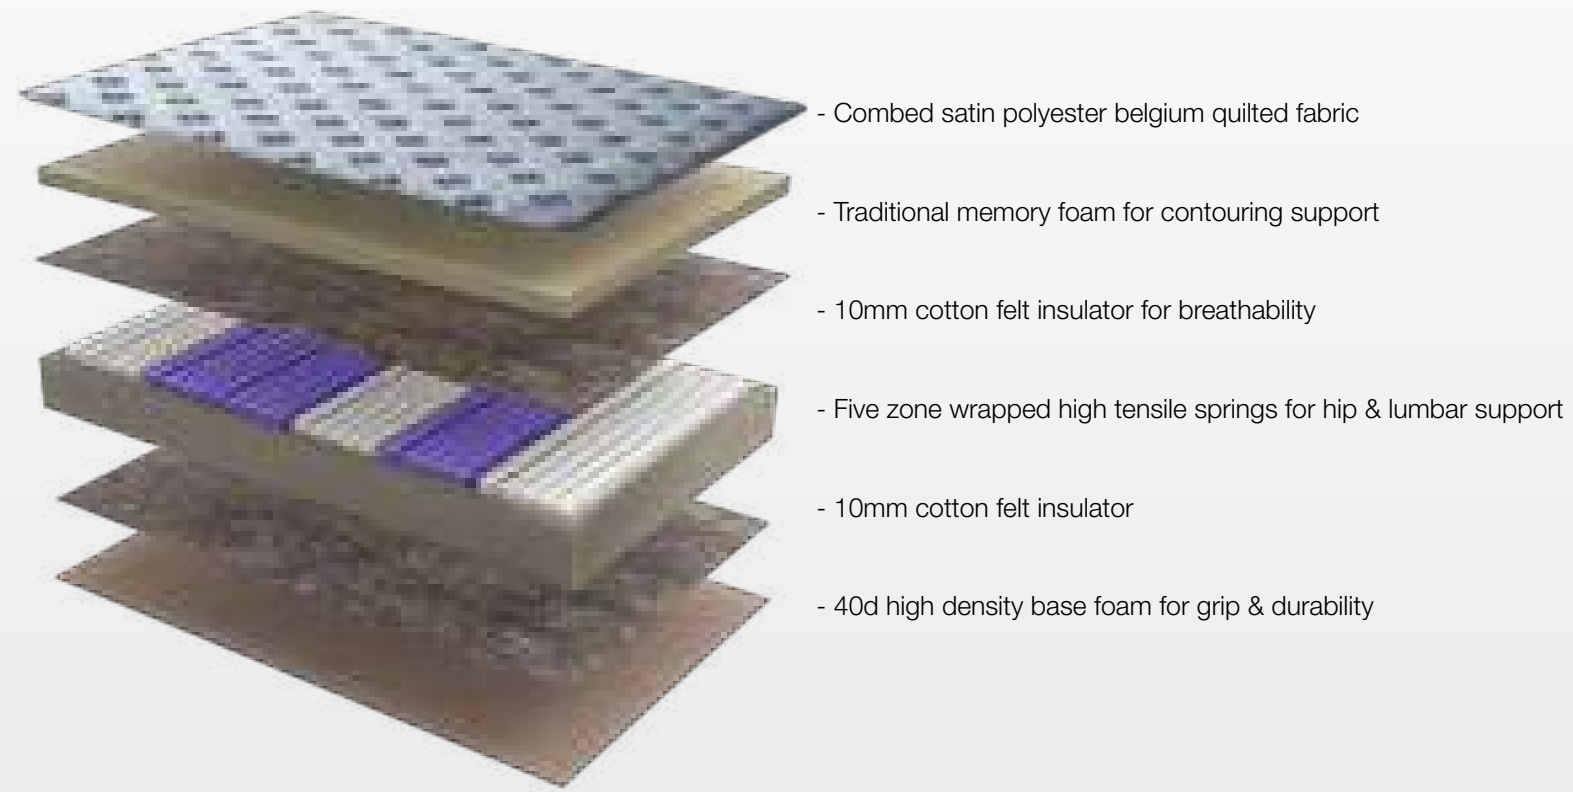

- Combed satin polyester belgium quilted fabric
- Traditional memory foam for contouring support
- 10mm cotton felt insulator for breathability
- Five zone wrapped high tensile springs for hip & lumbar support
- 10mm cotton felt insulator
- 40d high density base foam for grip & durability