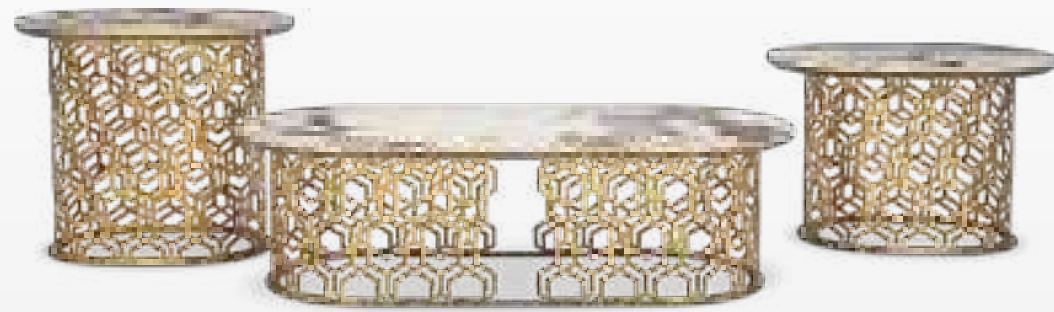

Coffee & Side Table Collections

Data Sheet

SMALL

- TW - 26" (65cm)
- TD - 20" (50cm)
- TH - 22" (55.5cm)

MEDIUM

- TW - 28" (70cm)
- TD - 20" (50cm)
- TH - 18" (45cm)

BIG

- TW - 49" (125cm)
- TD - 24" (61cm)
- TH - 14" (34.5cm)