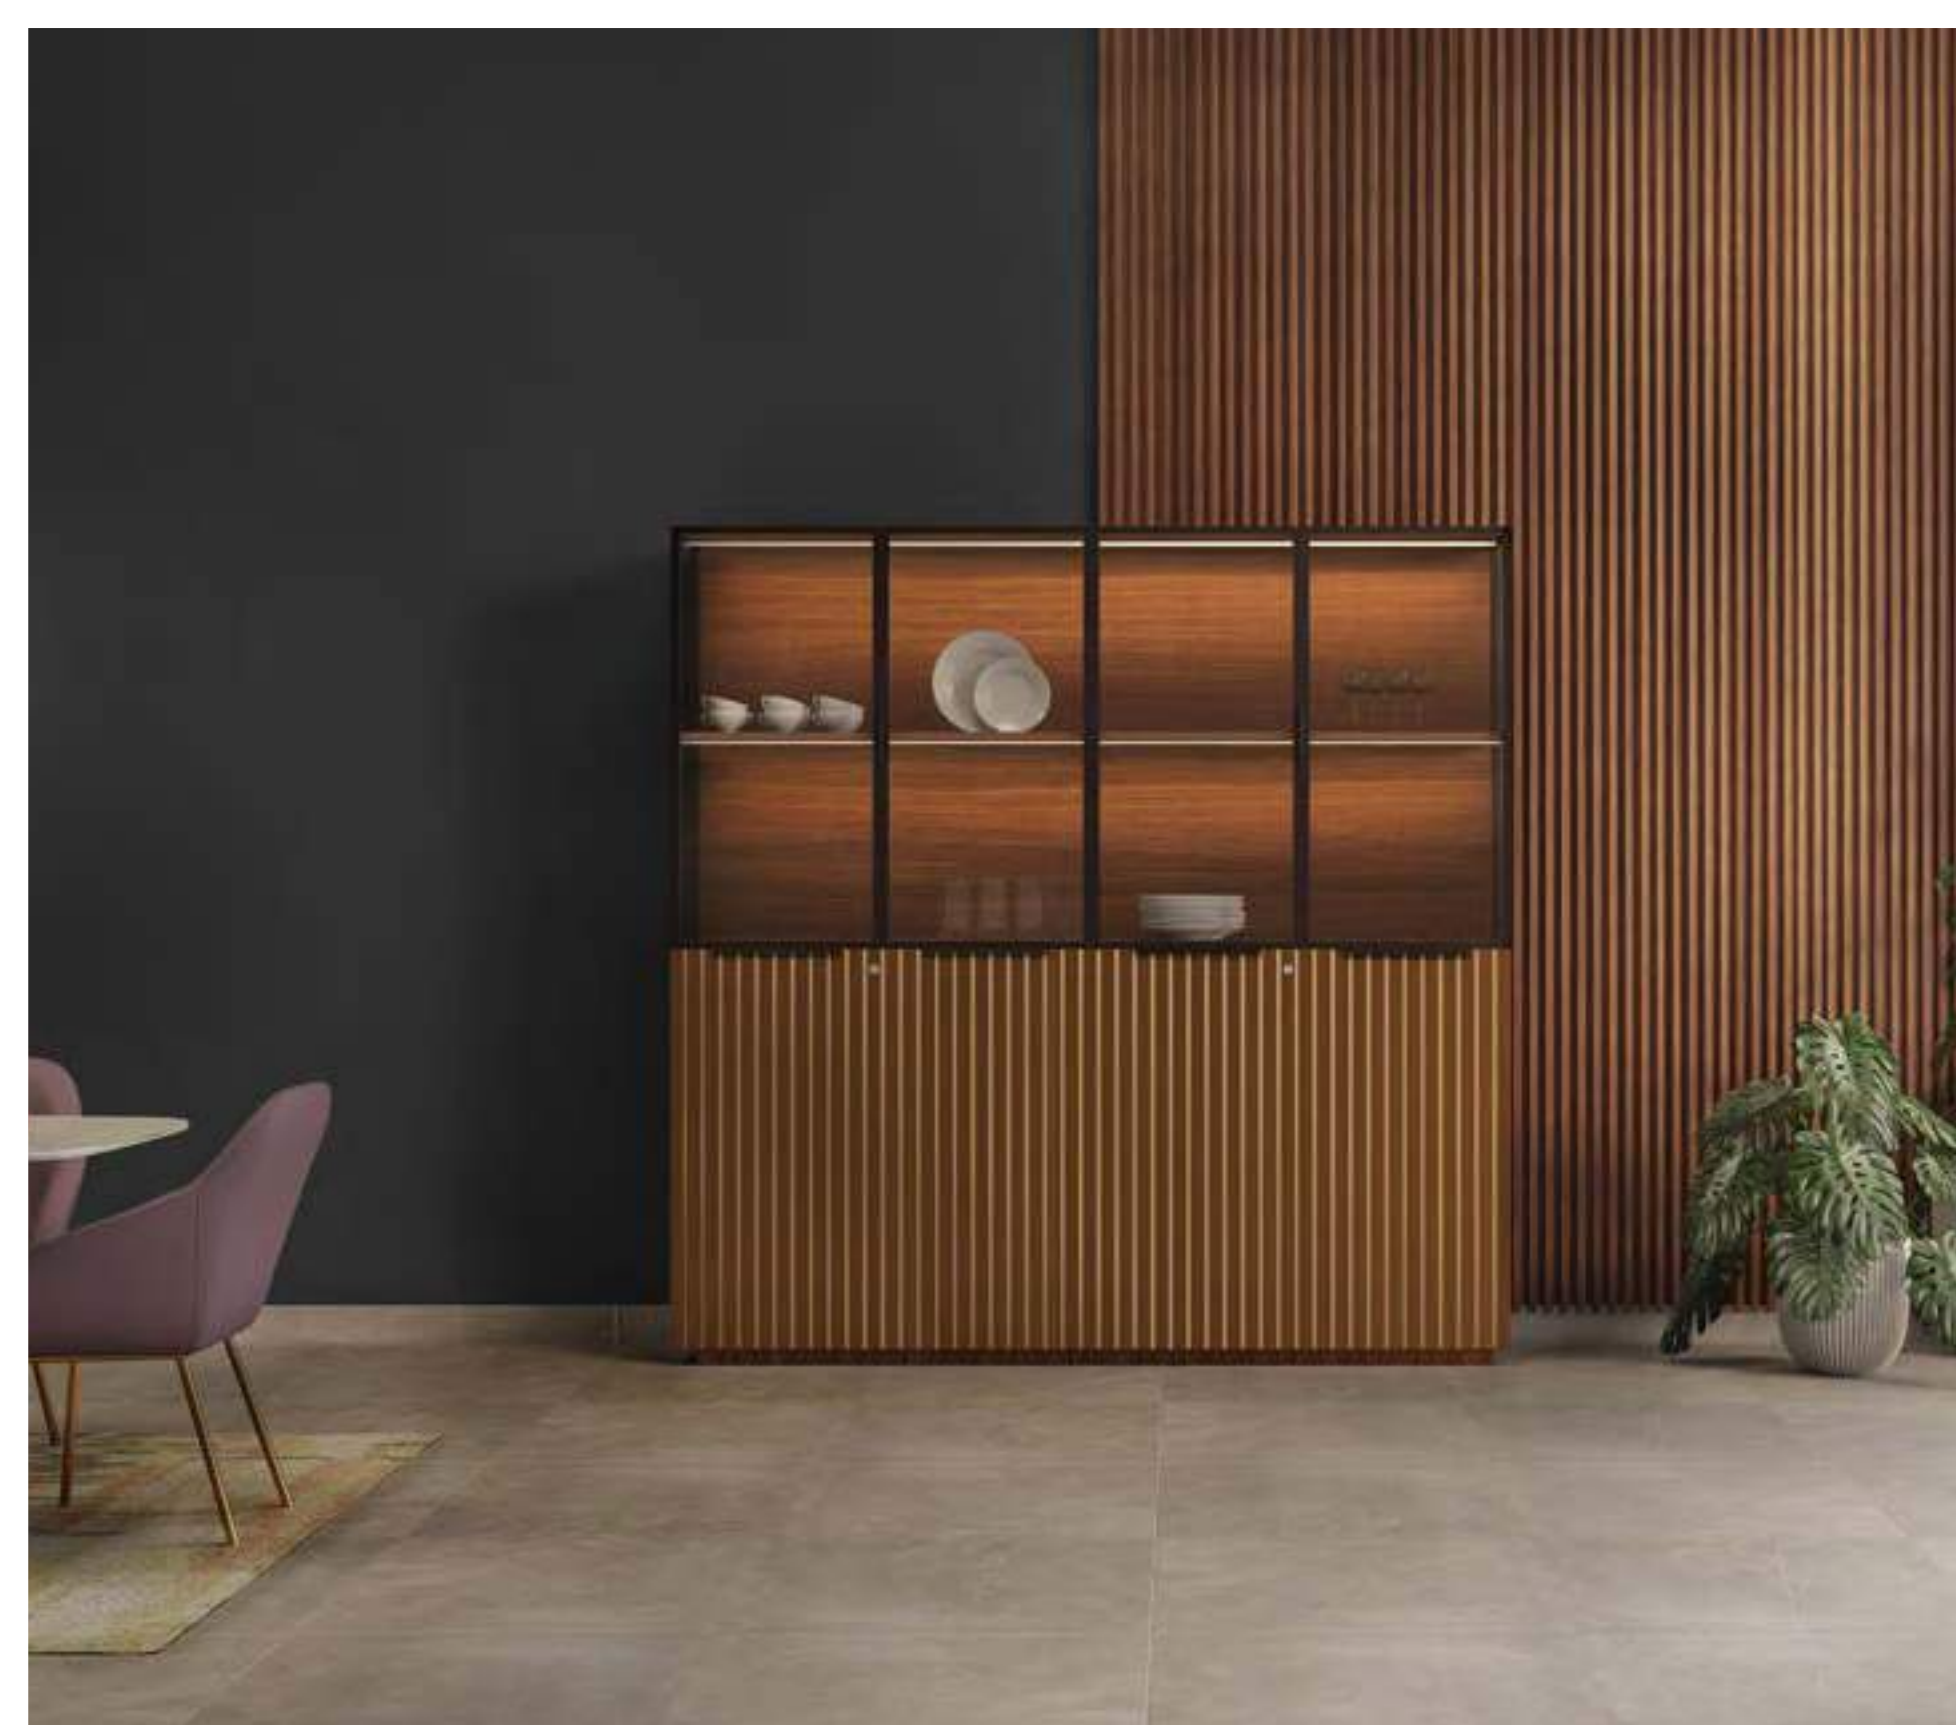

Front View

Crockery Unit

W - 2100mm, H - 2100mm, D - 450mm