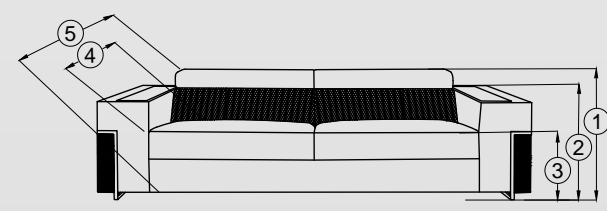

Stationary Collection

2.5 STR

TW - 99" / ISW - 72.5"
 TW - 249cm / ISW - 184cm

3 STR

TW - 111.5" / ISW - 84.5"
 TW - 283cm / ISW - 215cm

- 1. Total height - 30.5" (77cm)
- 2. Arm rest height - 25" (63.5cm)
- 3. Seat height - 19.5" (49.5cm)
- 4. Seat depth - 22" (56cm)
- 5. Total depth - 38" (96.5cm)