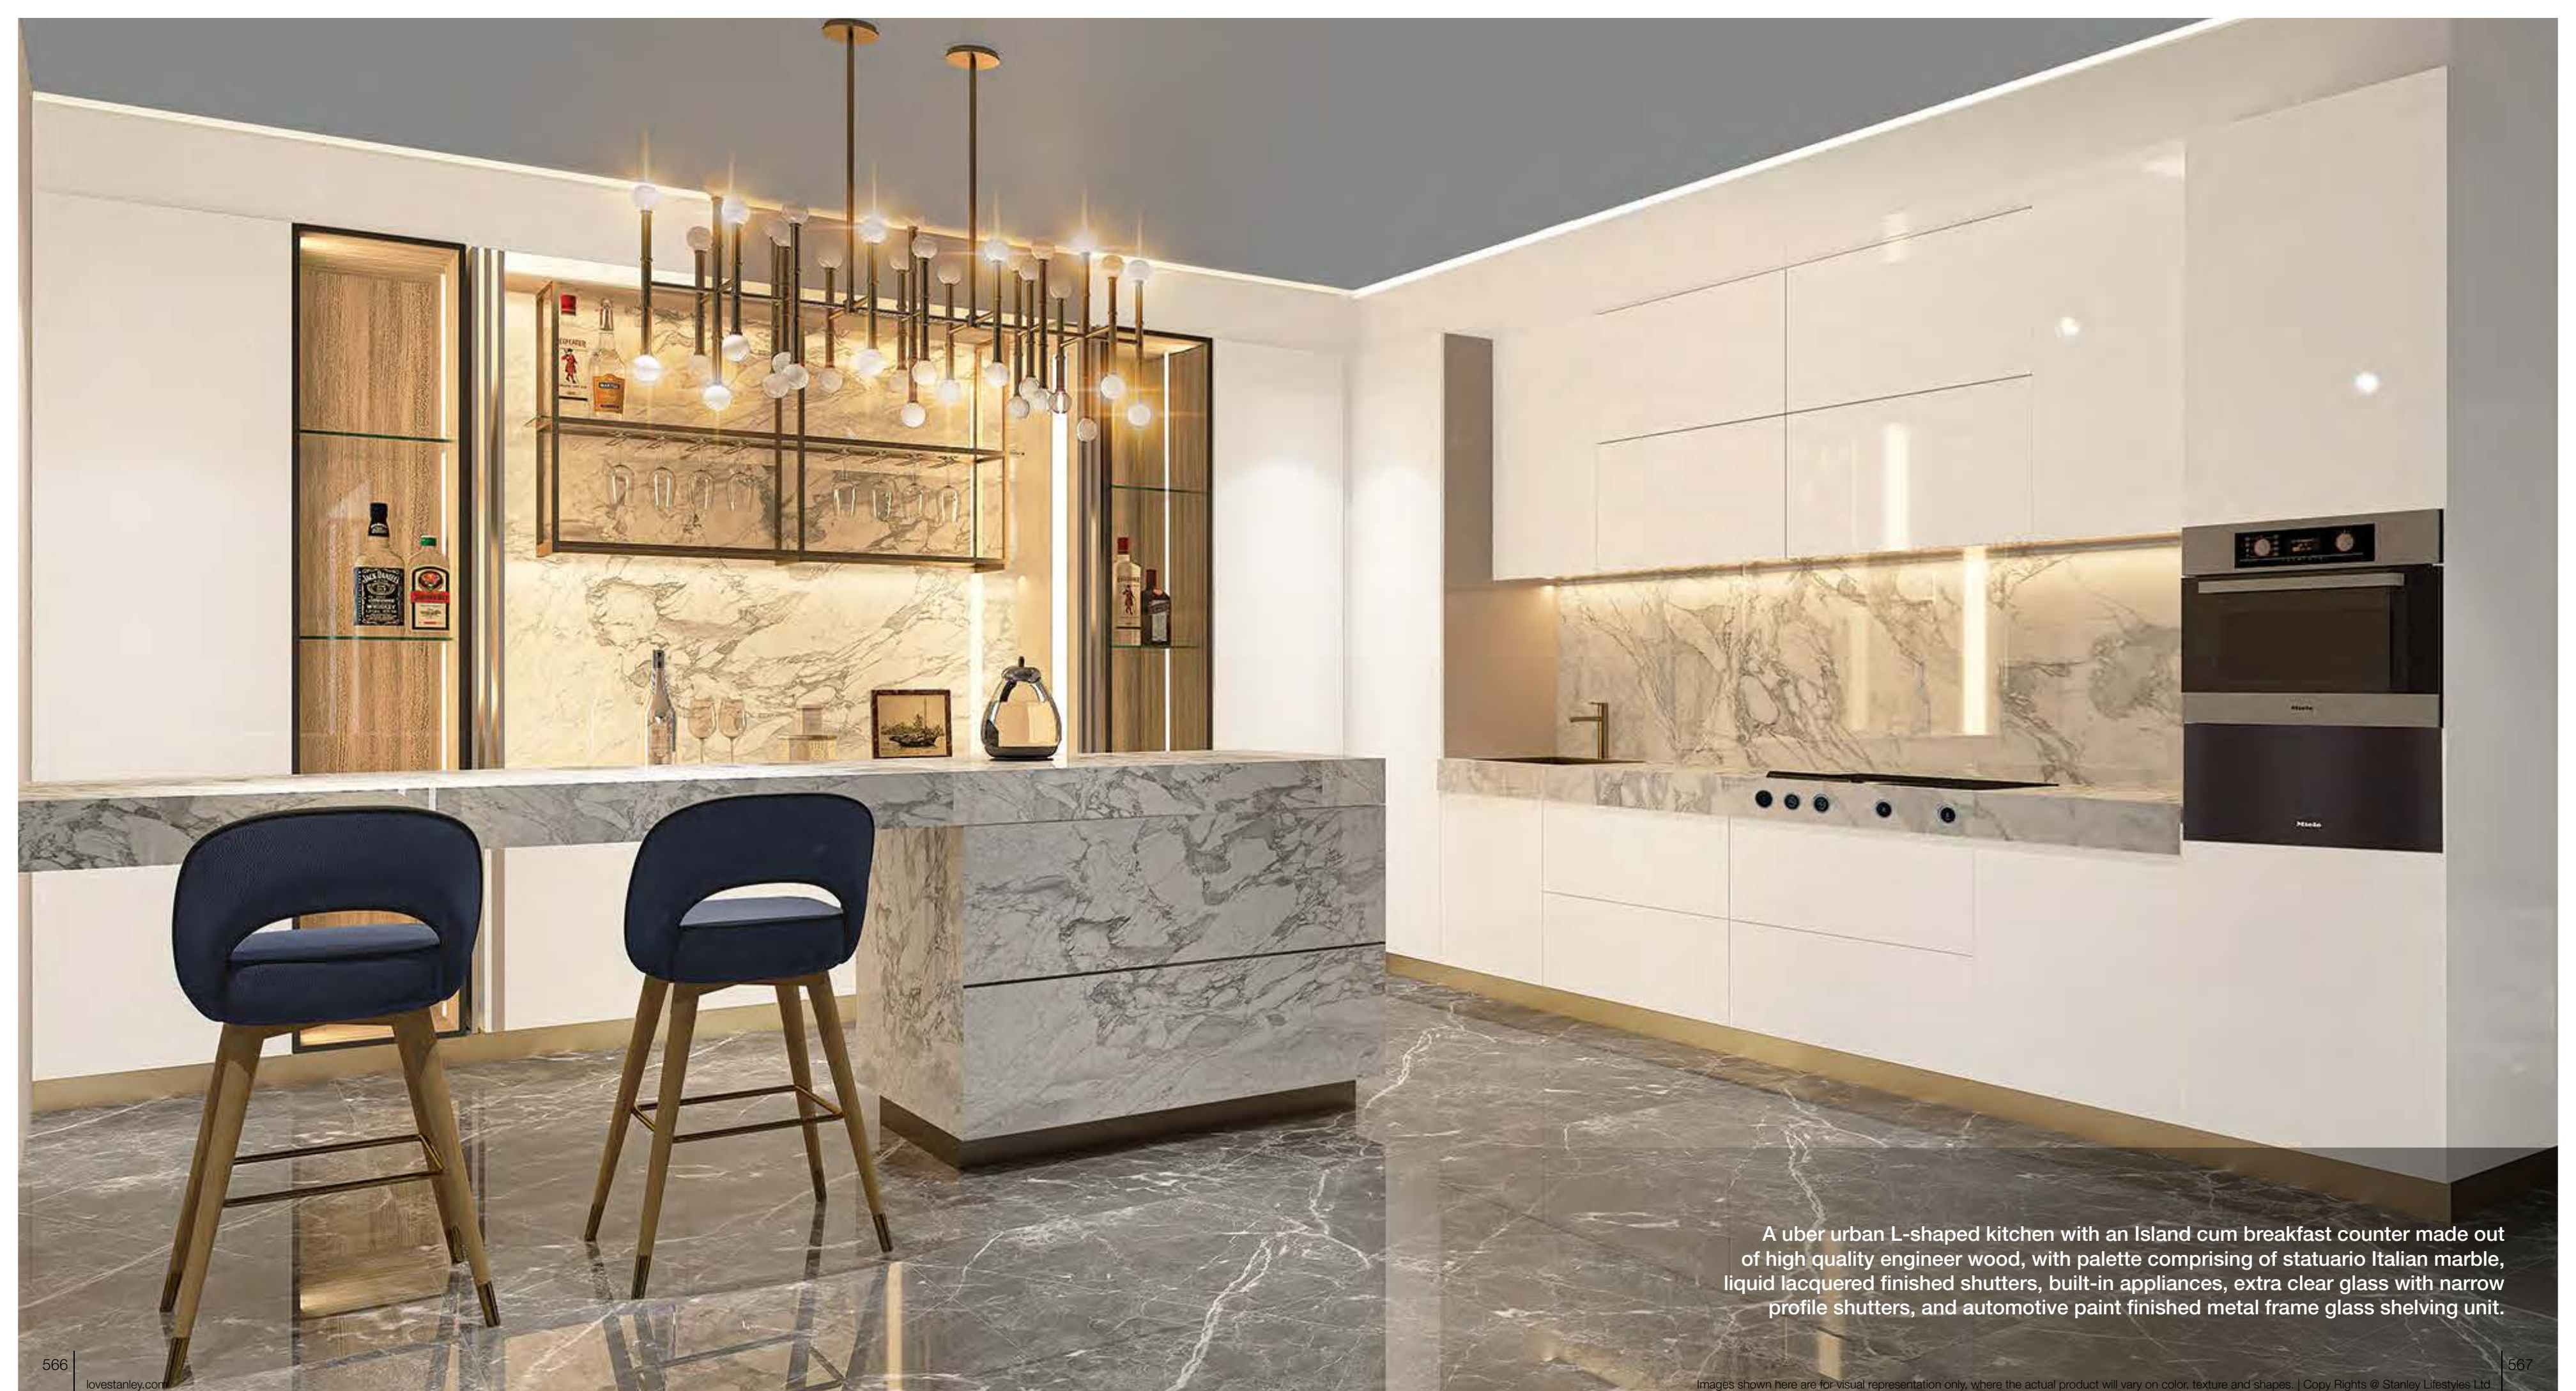

A uber urban L-shaped kitchen with an Island cum breakfast counter made out of high quality engineer wood, with palette comprising of statuario Italian marble, liquid lacquered finished shutters, built-in appliances, extra clear glass with narrow profile shutters, and automotive paint finished metal frame glass shelving unit.