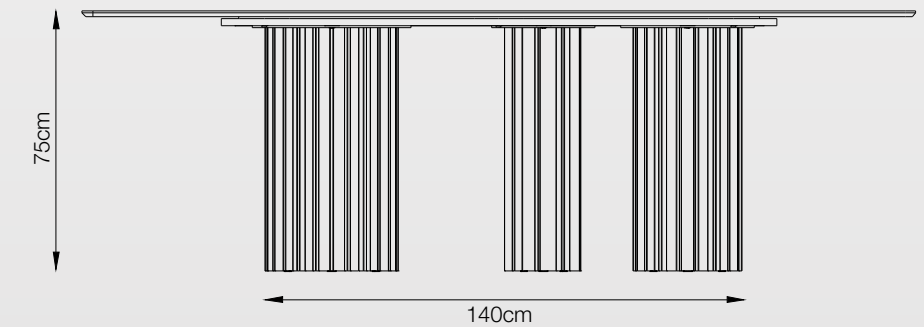

BOTTOM FINISH AVAILABLE

- PVD MATT BRASS WITH PVD MIRROR STRIPS
- SS MATT FINISH WITH SS MIRROR FINISH STRIPS

SPECIFICATION

Bottom

- SS 4mm thickness Cylinder tube frame with 51 strips mounted.
- PVD Brush and Mirror finish for classy look.
- SS hardware for all fittings.

Top

- 6mm Italian Ceramic for refined aesthetics.
- 10mm Glass backing for durability.
- Pear / Soft Rectangle Shape top for perfect ergonomics.