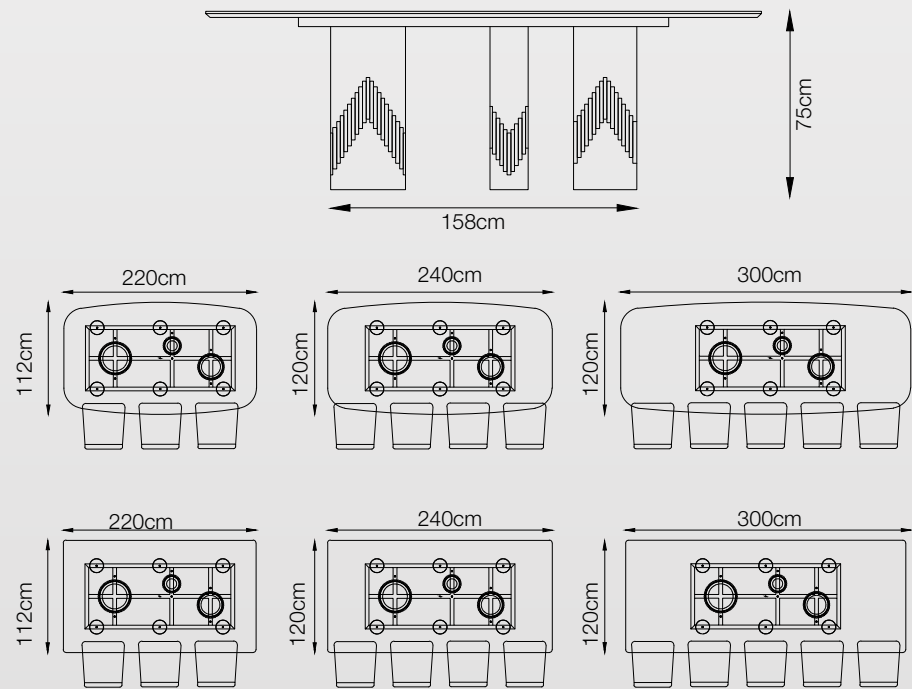

SPECIFICATION

Bottom

- 3 mm SS pipe cut in to shapes to achieve unique design
- 8 mm bottom and top plate for stability.
- PVD Brass coated base.
- Saddlery leather hand weave detailing
- SS hardware for all fittings.

Top

- 6mm italian ceramic for refined aesthetics.
- 10mm Glass backing for durability.
- Pear / Soft Rectangle Shape top for perfect ergonomics.