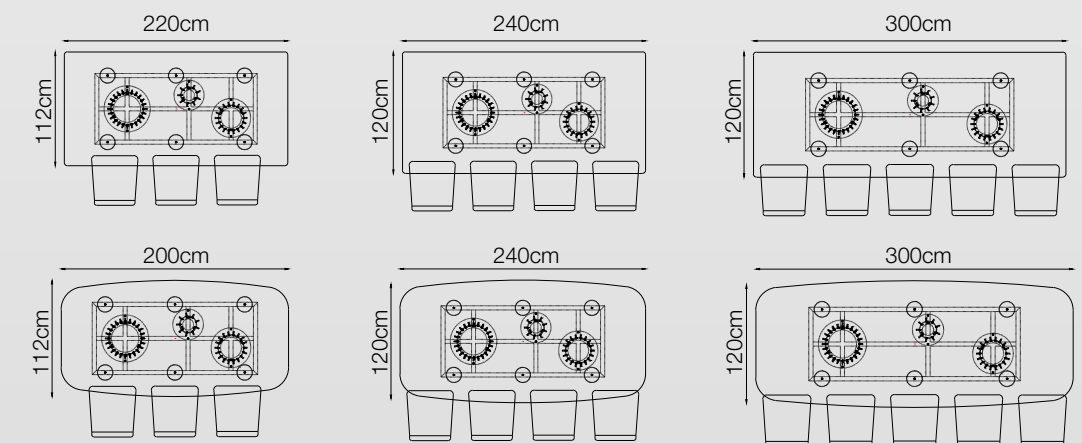

BOTTOM FINISH AVAILABLE

- PVD MATT BRASS WITH PVD MIRROR STRIPS
- SS MATT FINISH WITH SS MIRROR FINISH STRIPS

SPECIFICATION

Bottom

- SS 4mm thickness Cylinder tube frame with 51 strips mounted.
- PVD Brush and Mirror finish for classy look.
- SS hardware for all fittings.

Top

- 6mm Italian Ceramic for refined aesthetics.
- 10mm Glass backing for durability.
- Pear / Soft Rectangle Shape top for perfect ergonomics.