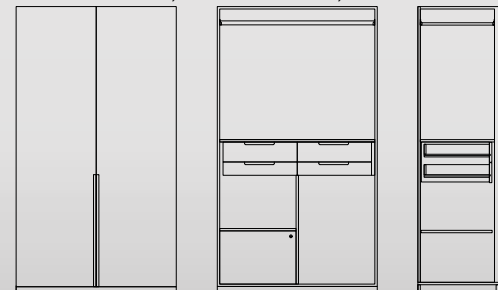

Mirror Oval

W - 1160mm, H - 730mm

Front View

Malmo Wardrobe - His
 W - 1200mm, H - 2100mm,
 D - 625mm

Front View Internal Side Section

Malmo Bedroom Pantry
 W - 1200mm, H - 2100mm,
 D - 625mm

Side Section Internal Front View

Malmo Wardrobe - Her
 W - 1200mm, H - 2100mm,
 D - 625mm

Side Section Internal Front View

Malmo Accessories Wardrobe
 W - 1200mm, H - 2100mm,
 D - 625mm

Chest of Drawers

W - 600/800mm, H - 1275mm,
D - 470mm

Front View

Side Section

Trosa Bed-Side Table

W - 600/800mm, H - 465mm, D - 470mm

Side Section

Front View

Trosa - Dresser Large
W - 1800mm, H - 870mm, D - 470mm

Front View

Side Section

Mirror Round
W - 750mm, H - 750mm

Front View

Trosa Wardrobe - His
W - 1200mm, H - 2100mm, D - 625mm

Front View

Internal

Side Section

Trosa Wardrobe - Her
W - 1200mm, H - 2100mm, D - 625mm