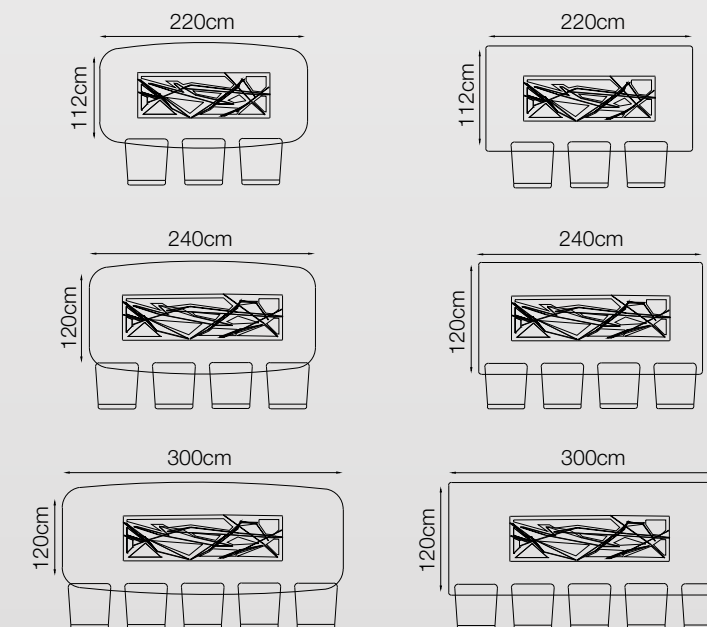

SPECIFICATION

Bottom

- Solid MS 6 mm & 8 mm thick base Plate.
- Powder coated in metallic grey shade.
- Intricate blade design for tricky look.
- SS hardware for all fittings.

Top

- 6mm Italian Ceramic for refined aesthetics.
- 10mm Glass backing for durability.
- Pear / Soft Rectangle Shape top for perfect ergonomics.