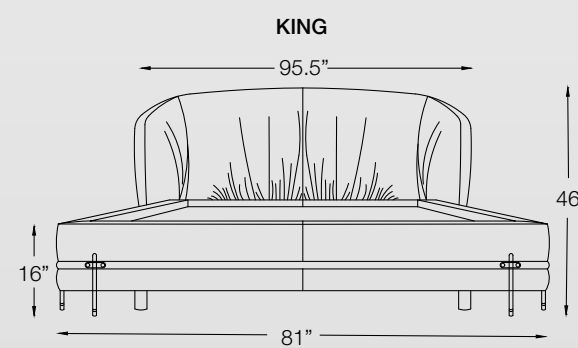

JADE SUPER

Bedding Collection

Data Sheet