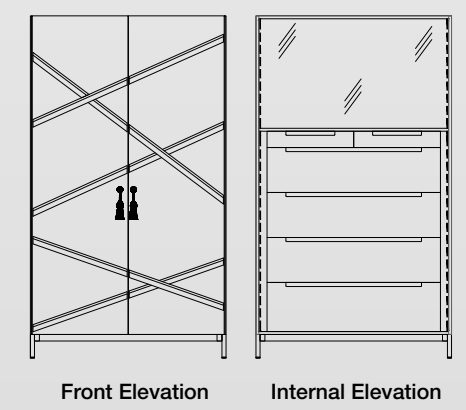

HER & HIS WARDROBE
W - 1200mm, D - 625mm, H - 2100mm

His Front Elevation His Internal Elevation

Her Front Elevation Her Internal Elevation

SHOE UNIT
W - 1200mm, D - 540mm, H - 1900mm

STORAGE UNIT
W - 1200mm, D - 540mm, H - 2100mm