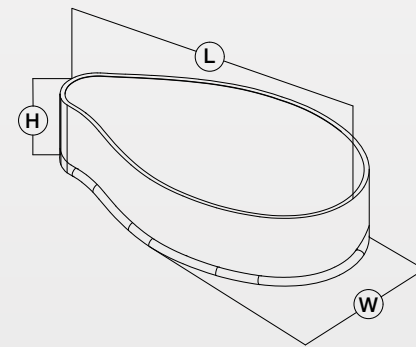

L 61" x W 35" x H 14.5"
L 155cm x W 89cm x H 37cm

Beautiful 25
Side Table Collections

Data Sheet