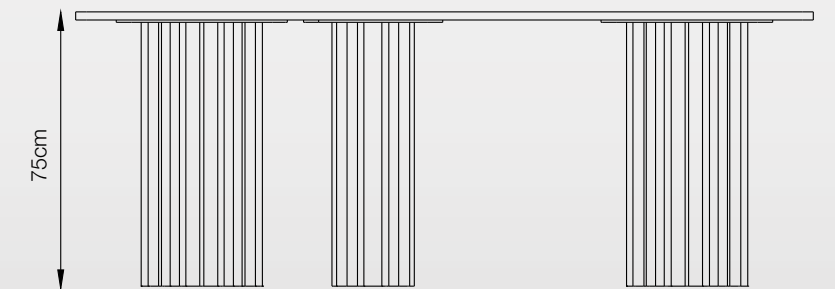

Data Sheet

75cm