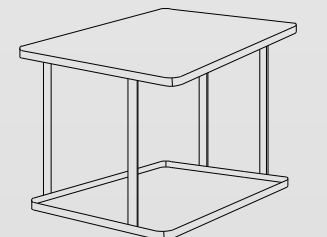

SIDE TABLE

- Dimensions:
  H 450mm x L 450mm x L 450mm