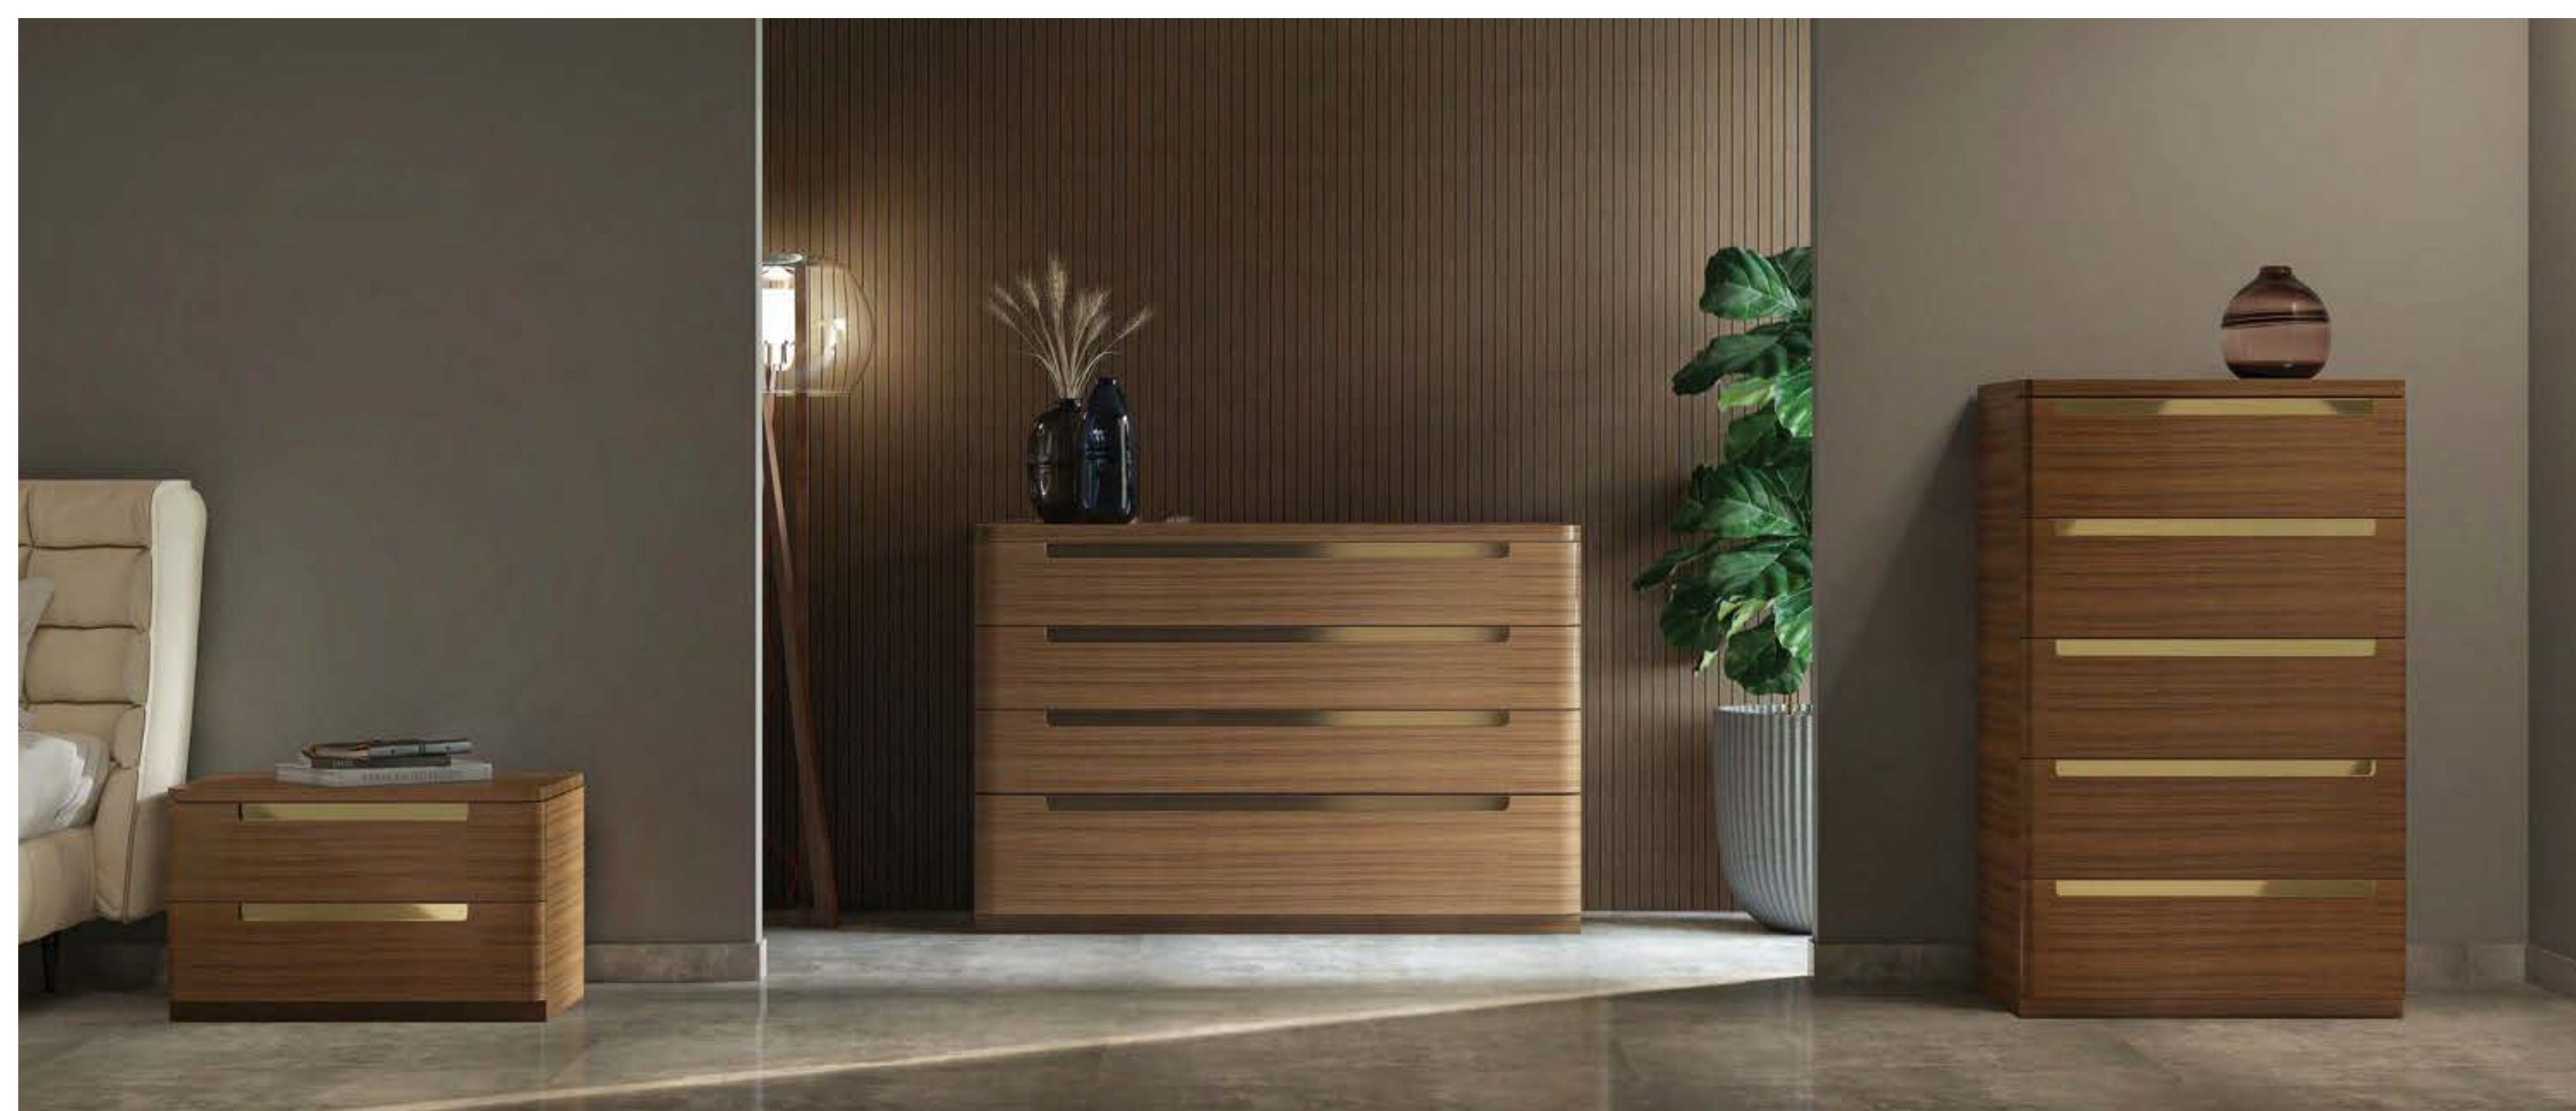

Front View

Side Section

Front View

Front View

Internal

Side Section

Side Section

Internal

Front View

Side Section

Internal

Front View

Side Section

Internal

Front View

Carina - Bedside Table

W - 600/800mm, H - 465mm, D - 470mm

Carina - Dresser

W - 1200/1800mm, H - 8700mm D - 470mm

Carina - Chest of Drawers

W - 600/800mm, H - 1275mm, D - 470mm