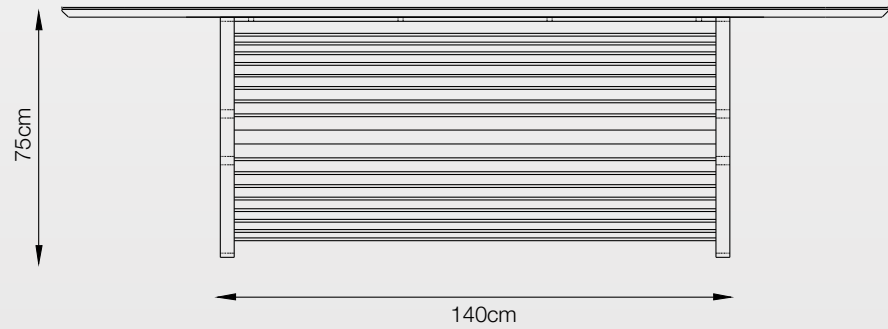

SPECIFICATION

Bottom

- Very contemporary looking design.
- Veneer covered mild steel pipe with metallic painted wings.
- Stainless steel hardware fittings

Top

- 6mm Italian Ceramic for refined aesthetics.
- 10mm Glass backing for durability.
- Soft Rectangle Shape top for perfect ergonomics.