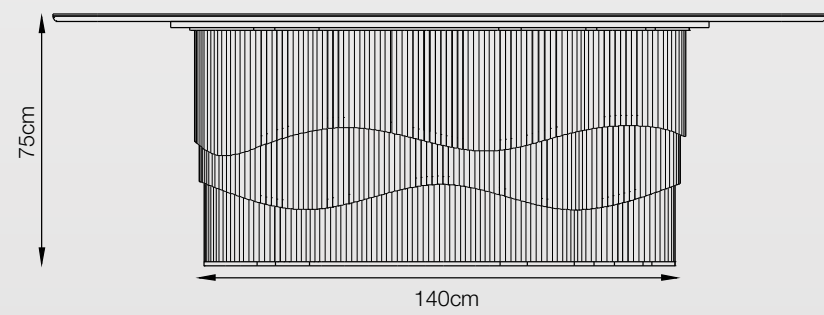

SPECIFICATION

Bottom

- Solid SS 1.5mm thickness round tube frame with 698 pipes mounted on 10mm SS plate.
- PVD coating in brass shade mirror finish.
- SS hardware for all fittings.

Top

- 6mm Italian Ceramic for refined aesthetics.
- 10mm Glass backing for durability.
- Pear / Soft Rectangle Shape top for perfect ergonomics.