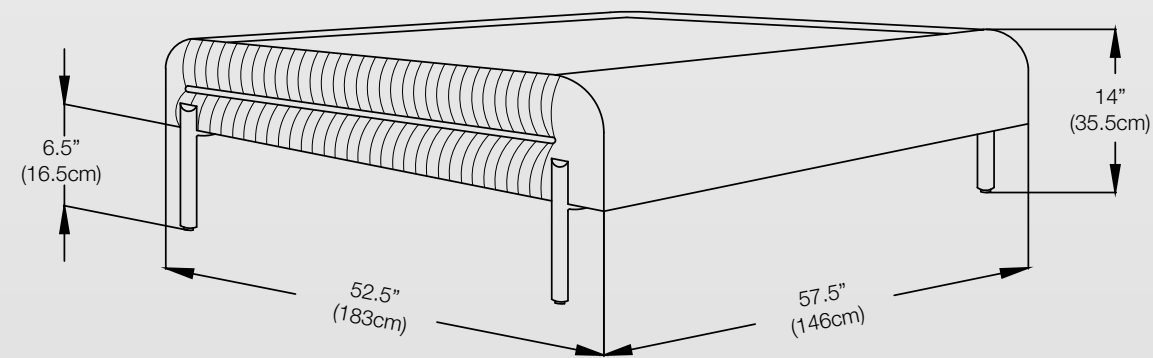

CENTER TABLE

- TOP VIEW
  Dimensions:
  W 4'(1200mm)

- FRONT VIEW
  Dimensions:
  H 12"(320mm) x W 22"(560mm)

SIDE TABLE

- TOP VIEW
  Dimensions:
  W 2.6'(795mm)

- FRONT VIEW
  Dimensions:
  H 18"(450mm) x W 15"(372mm)