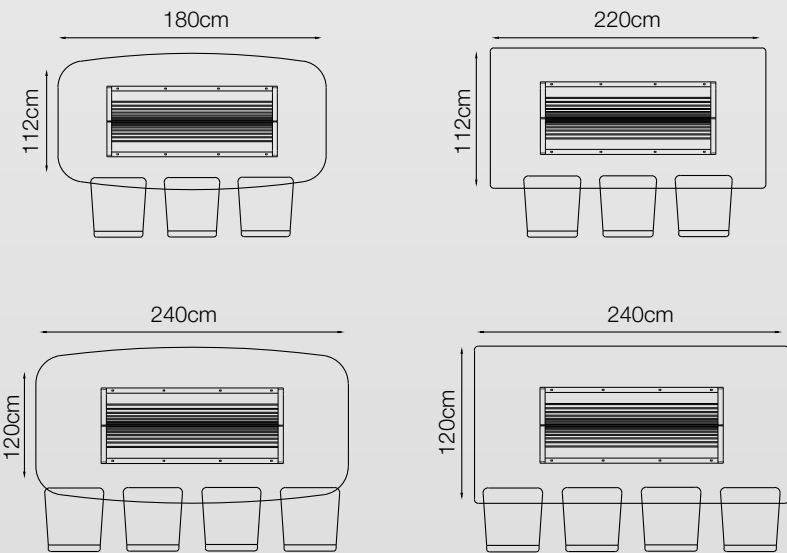

SPECIFICATION

Bottom

- Very contemporary looking design.
- Veneer covered mild steel pipe with metallic painted wings.
- Stainless steel hardware fittings

Top

- 6mm Italian Ceramic for refined aesthetics.
- 10mm Glass backing for durability.
- Soft Rectangle Shape top for perfect ergonomics.