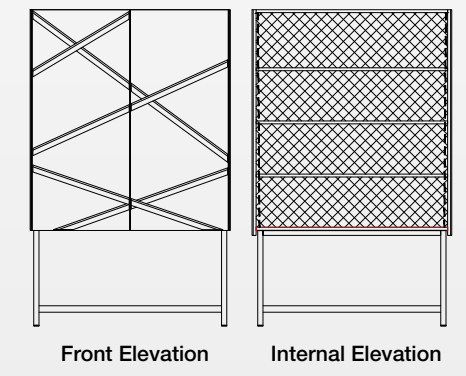

FULL SHELVING UNIT
W - 1200mm, D - 600mm, H - 2100mm

SAFE UNIT
W - 1200mm, D - 600mm, H - 2100mm

STORAGE UNIT
W - 1200mm, D - 600mm, H - 2100mm

SUBLIME SERIES
LUXOLINE COLLECTIONS

HALF SHELVING UNIT
W - 1200mm, D - 540mm, H - 1900mm