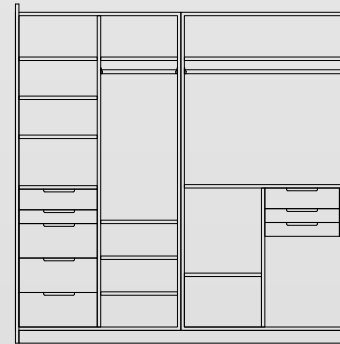

Island Display Unit

W - 2400mm, H - 915mm, D - 1200mm

Front View

Side View

Osteria Sliding Wardrobe

W - 2400mm, H - 2460mm, D - 675mm

Side Section

Internal