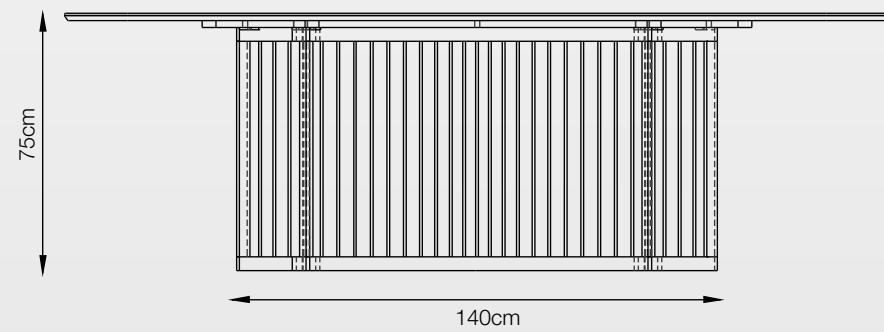

SPECIFICATION

Bottom

- 12mm Flat SS with and 8mm Rod SS Mirror finish.
- PVD coating in Brass shade Mirror finish.
- Trendy design with verity Butterfly inlayed with Matt finish.
- SS hardware for all fittings.

Top

- 6mm Italian Ceramic for refined aesthetics.
- 10mm Glass backing for durability.
- Pear / Soft Rectangle Shape top for perfect ergonomics.