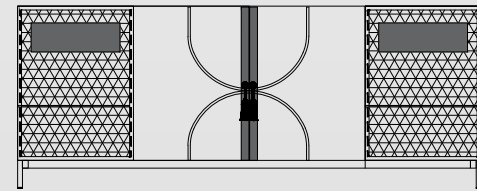

BED SIDE UNIT
W - 600mm, D - 470mm, H - 470mm

Front Elevation

SIDE BOARD
W - 2400mm, D - 475mm, H - 945mm

Front Elevation

Internal Elevation

CROCKERY UNIT
W - 2400mm, D - 475mm, H - 945mm

Front Elevation

Internal Elevation