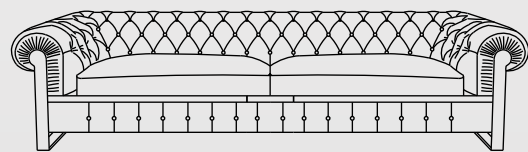

2.5 STR

TW - 99" / ISW - 72"

TW - 251cm / ISW - 183cm