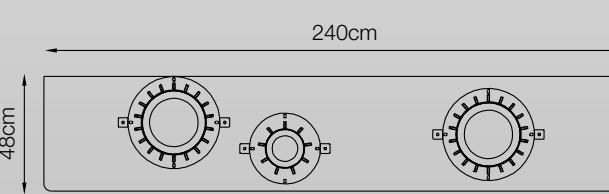

SPECIFICATION

Bottom

- Solid SS 4mm thickness round tube frame with 45 strips.
- PVD Coating in Brass shade with matt & mirror.
- SS hardware for all fittings.

Top

- 6mm Italian Ceramic for refined aesthetics.
- 18mm HDHMR backing for durability.
- Soft Rectangle Shape top for perfect ergonomics.