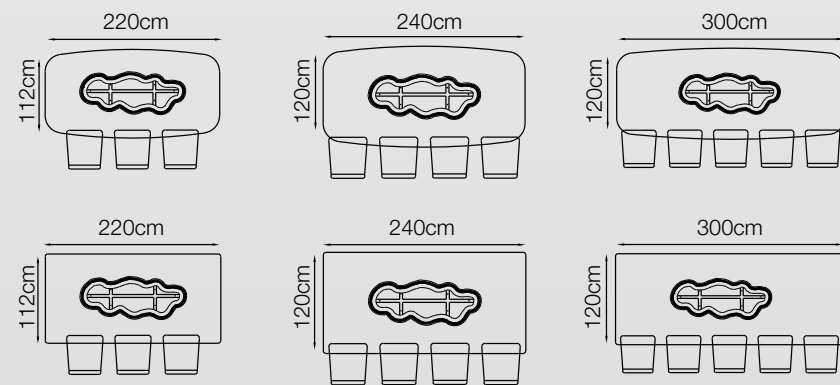

SPECIFICATION

Bottom

- Solid SS 1.5mm thickness round tube frame with 698 pipes mounted on 10mm SS plate.
- PVD coating in brass shade mirror finish.
- SS hardware for all fittings.

Top

- 6mm Italian Ceramic for refined aesthetics.
- 10mm Glass backing for durability.
- Pear / Soft Rectangle Shape top for perfect ergonomics.