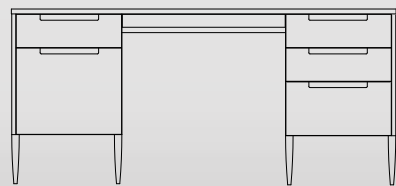

Pooja Unit - Close
 W - 1200mm, H - 1900mm, D - 535mm

Front View

Pooja Unit - Open
 W - 1200mm, H - 1900mm, D - 535mm

Side Section

Internal

Writing Desk - Jeff

W - 1600mm, H - 745mm, D - 600mm

Writing Desk - Steve
 W - 1800mm, H - 745mm, D - 800mm