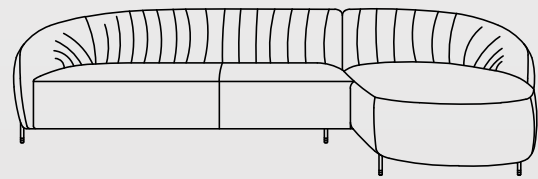

JADE

Stationary Collection

Data Sheet

TW - 122"(310cm) / **ISW** - 109"(277cm)

DBTW - 43"(109cm) / **DBISW** - 36.5"(92.5cm)

DBTD - 77.5"(197cm) / **DBSD** - 61.5"(156cm)

KEY HIGHLIGHTS :

- Soft cushion with amazing comfort
- Bottom layer high-density foam for long hours of seating
- SS 304 leg with PVD coated

UPHOLSTERY OPTION :

- Toscana Nova / Peach Melba / Cashmere

LEG OPTION :

- SS Matt / SS Mirror / PVD Brass / PVD Copper

CONFIGURATION :

- 3 Seater Day Bed