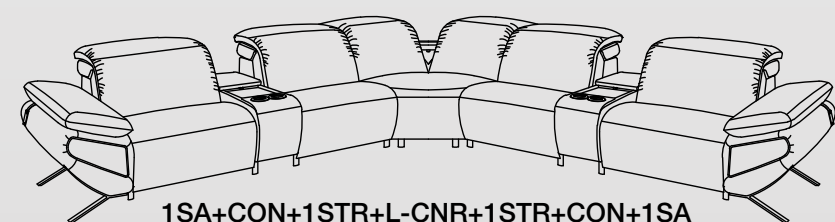

1SA+CON+1STR+L-CNR+1STR+CON+1SA

TW - 140"(355.5cm) X TW - 140"(355.5cm)