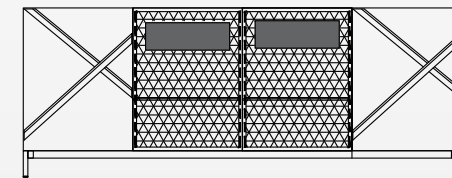

CROCKERY UNIT

W - 2400mm, D - 475mm, H - 945mm

Front Elevation