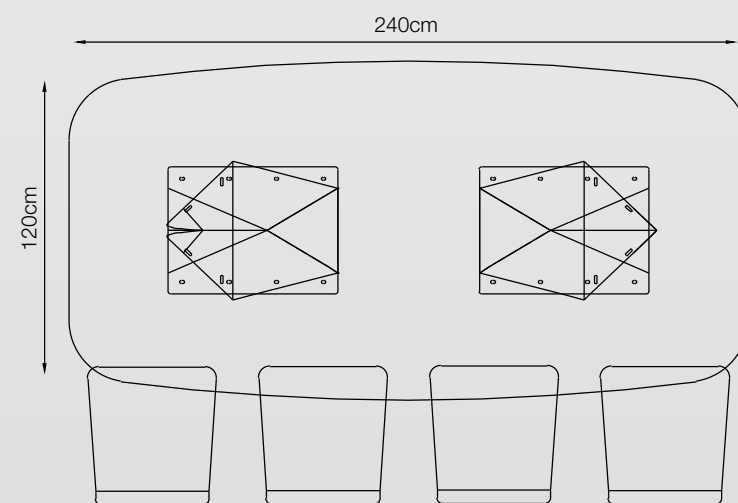

SPECIFICATION

Bottom

- Solid SS 3mm thick Legs.
- SS matt finish.
- Very trendy modern design.
- SS hardware for all fittings.

Top

- 33mm Thick Top Walnut Veneer for refined aesthetics.
- Satin Matt finish.
- Pear Shape top for perfect ergonomics