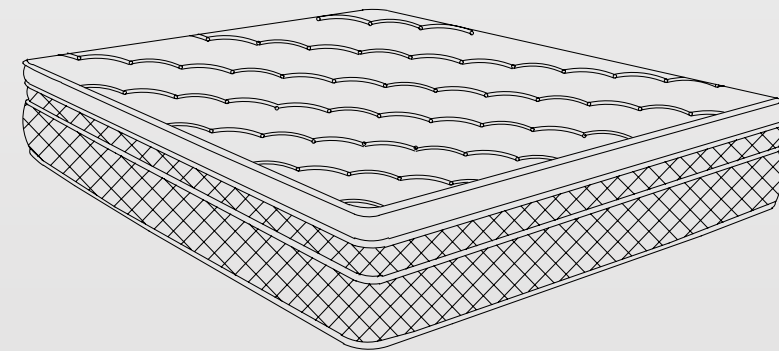

SUPER LUX GOLD LINE 14" QUEEN
L -78" x W -60" x H -14"