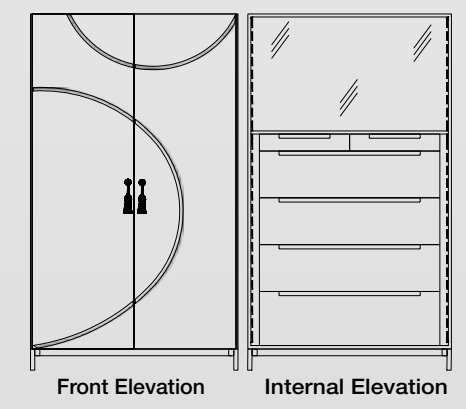

Images shown here are for visual representation only, where the actual product will vary on color, texture and shapes. | Copy Rights @ Stanley Lifestyles Ltd

STORAGE UNIT
W - 1200mm, D - 540mm, H - 2100mm