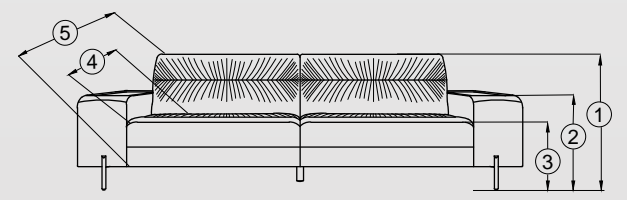

Stationary Collection

3 STR

TW - 99" / ISW - 71"
 TW - 252cm / ISW - 180cm

4 STR

TW - 117" / ISW - 89"
 TW - 297cm / ISW - 226cm

- 1. Total height - 36" (91.5cm)
- 2. Arm rest height - 25" (63.5cm)
- 3. Seat height - 19" (48cm)
- 4. Seat depth - 22" (56cm)
- 5. Total depth - 38.5" (98cm)