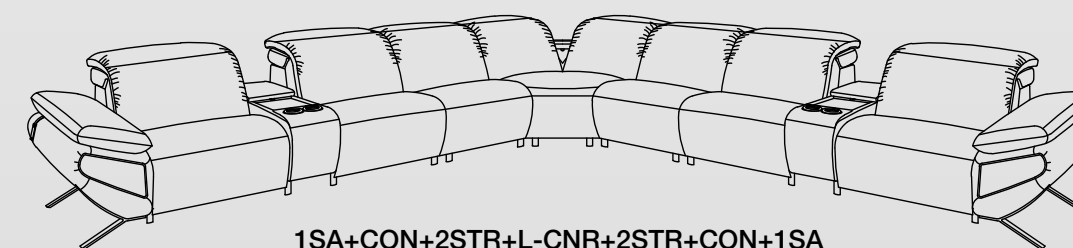

1SA+CON+2STR+L-CNR+2STR+CON+1SA

TW - 170"(432cm) X TW - 170"(432cm)