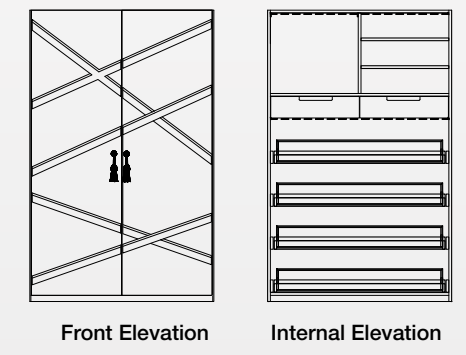

FULL SHELVING UNIT
W - 1200mm, D - 540mm, H - 2100mm

HALF BAR UNIT
W - 1200mm, D - 540mm, H - 1900mm

FULL BAR UNIT
W - 1200mm, D - 540mm, H - 2100mm

SLIDING WARDROBE
W - 1200mm, D - 675mm, H - 2400mm

Front Elevation Internal Elevation

HER & HIS WARDROBE
W - 1200mm, D - 625mm, H - 2100mm

His Front Elevation His Internal Elevation

Her Front Elevation Her Internal Elevation

SHOE UNIT
W - 1200mm, D - 540mm, H - 1900mm

STORAGE UNIT
W - 1200mm, D - 540mm, H - 2100mm