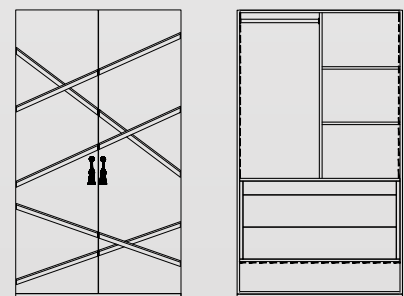

His Front Elevation His Internal Elevation

Her Front Elevation Her Internal Elevation