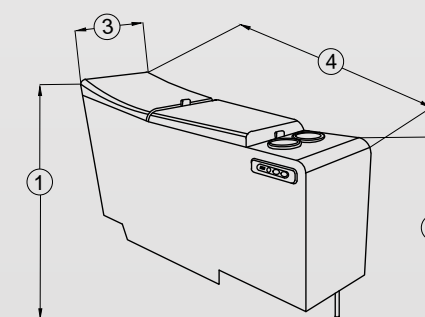

STRAIGHT CONSOLE

1. TOTAL HEIGHT BACK SIDE - 24.25"(61.5cm)
2. TOTAL HEIGHT FRONT SIDE - 20"(51cm)
3. TOTAL WIDTH - 12"(30.5cm)
4. TOTAL DEPTH - 40.25"(102.5cm)