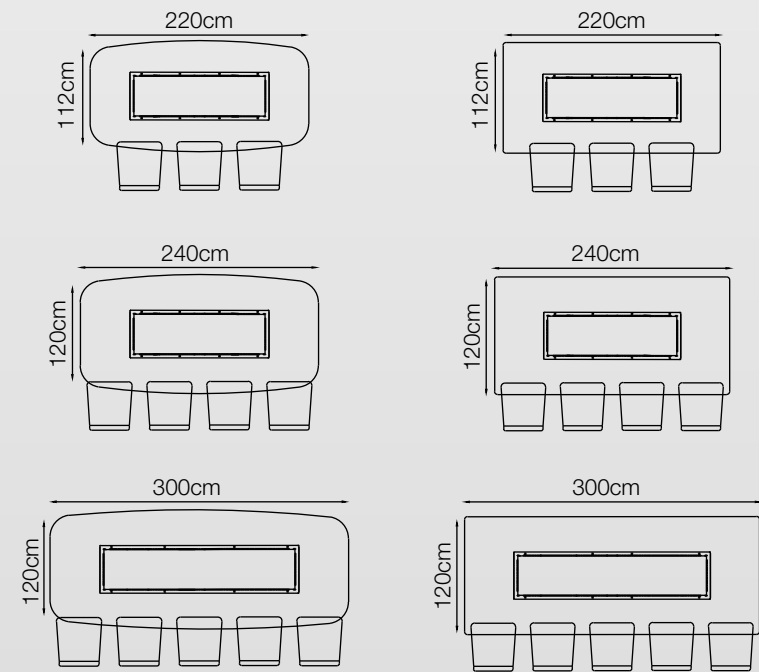

SPECIFICATION

Bottom

- Solid SS 8mm & 10mm thick base Plate.
- PVD coating in Brass shade Mirror finish.
- Intricate hexagonal weave design.
- SS hardware for all fittings.

Top

- 6mm Italian Ceramic for refined aesthetics.
- 10mm Glass backing for durability.
- Pear / Soft Rectangle Shape top for perfect ergonomics.