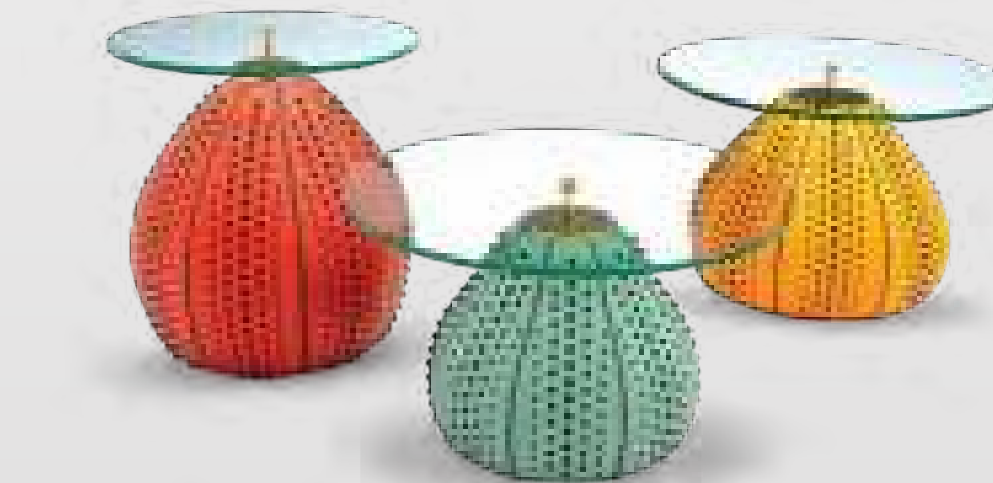

BIG
• GLASS TOP DIA : 21"
• TOTAL HEIGHT : 22"
• GLASS TOP THICKNESS : 12mm

MEDIUM
• GLASS TOP DIA : 24"
• TOTAL HEIGHT : 18"
• GLASS TOP THICKNESS : 12mm

SMALL
• GLASS TOP DIA : 27"
• TOTAL HEIGHT : 16"
• GLASS TOP THICKNESS : 12mm