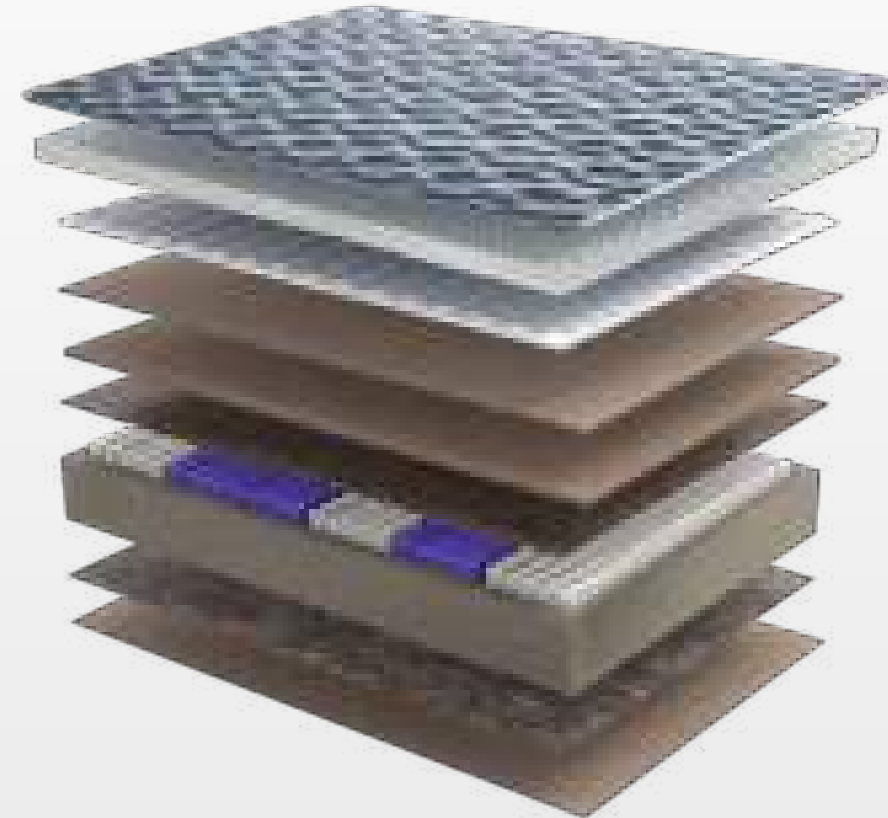

PREMERIO SILVER LINE 12" - PILLOW TOP

Mattress Collection

- Combed satin polyester belgium netted fabric
- 100% Natural gel infused latex foam for resilient Support and increase circulated function
- Convoluted form for reducing the pressure points
- High resilience 20mm foam for firm support
- High resilience 25mm foam for shock absorption
- 10mm cotton felt insulator for breathability
- Five zone wrapped high tensile springs for hip & lumbar support
- 10mm cotton felt insulator
- 40d high density base foam for grip & durability