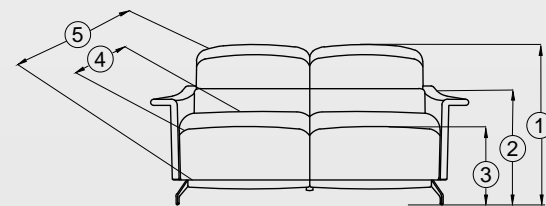

CIRRUS CURVE

Data Sheet

Home Theatre Collection

CIRRUS STRAIGHT

Data Sheet

Home Theatre Collection

1STR + CON + 1STR

TW - 89" / TW - 226cm