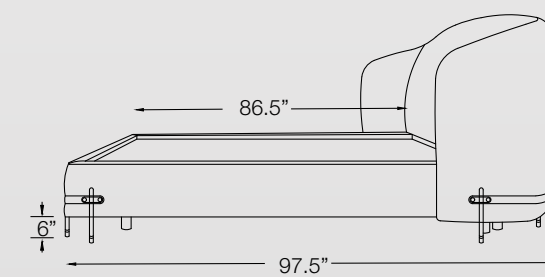

JADE SUPER

Bedding Collection

Data Sheet