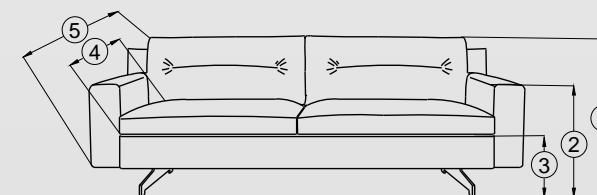

1. Total height - 33" (84cm)

2. Arm rest height - 25" (64cm)

3. Seat height - 18.5" (47cm)

4. Seat depth - 22" (56cm)

5. Total depth - 35" (89cm)

KEY HIGHLIGHTS :

- Trendy design with sleek back
- Relax fit look with scandinavian goose-down seating for endless comfort
- 10 mm SS 304 PVD coated leg
- Mild steel inbuilt frame support makes the sofa very sturdy and strong with no center support
- High-density foam for long and better usability and Comfort.

UPHOLSTERY OPTION :

- Scandinavia Max / Euro Nappa / Toscana Nova
  Cashmere / Peach Melba

LEG OPTION :

- PVD Brass / SS Mirror / SS Satin

CONFIGURATION :

- 4 Seater / 3 Seater