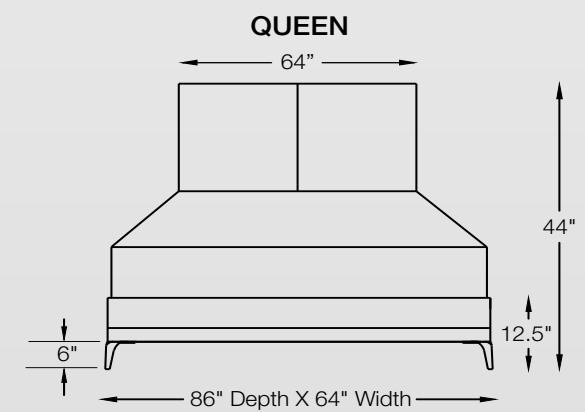

PLUTO

Bedding Collection

Data Sheet