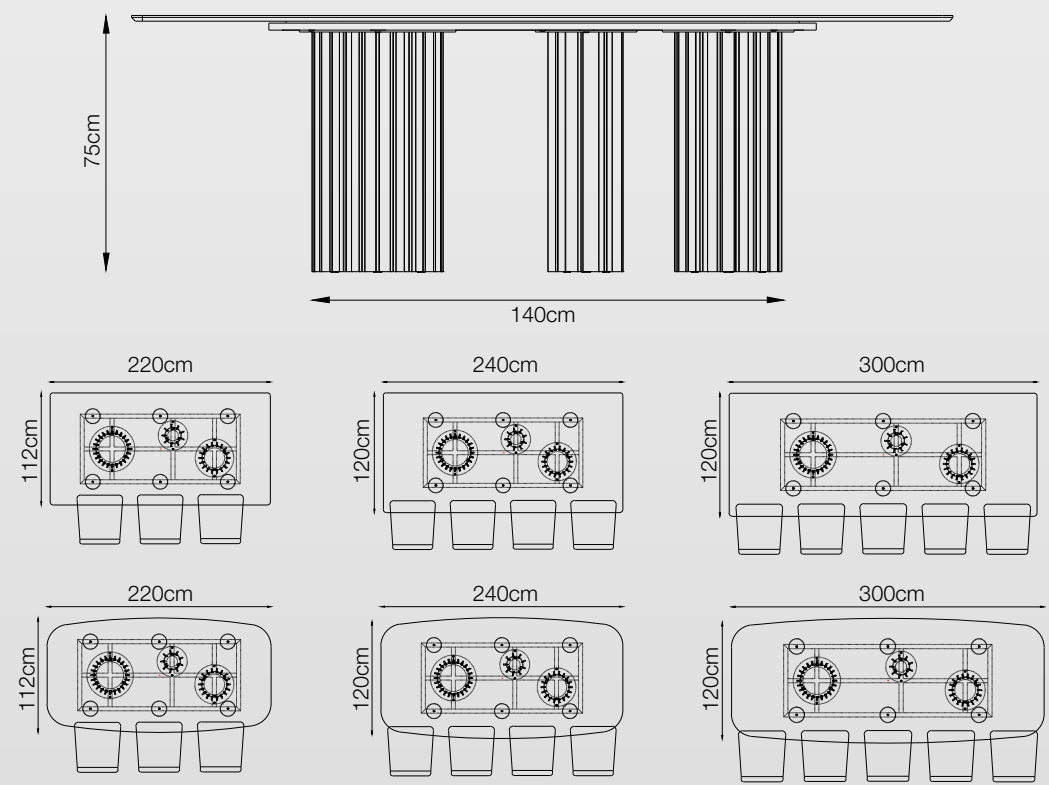

BOTTOM FINISH AVAILABLE

- VENEER POLISH FINISH WITH PVD MATT BRASS FINISH