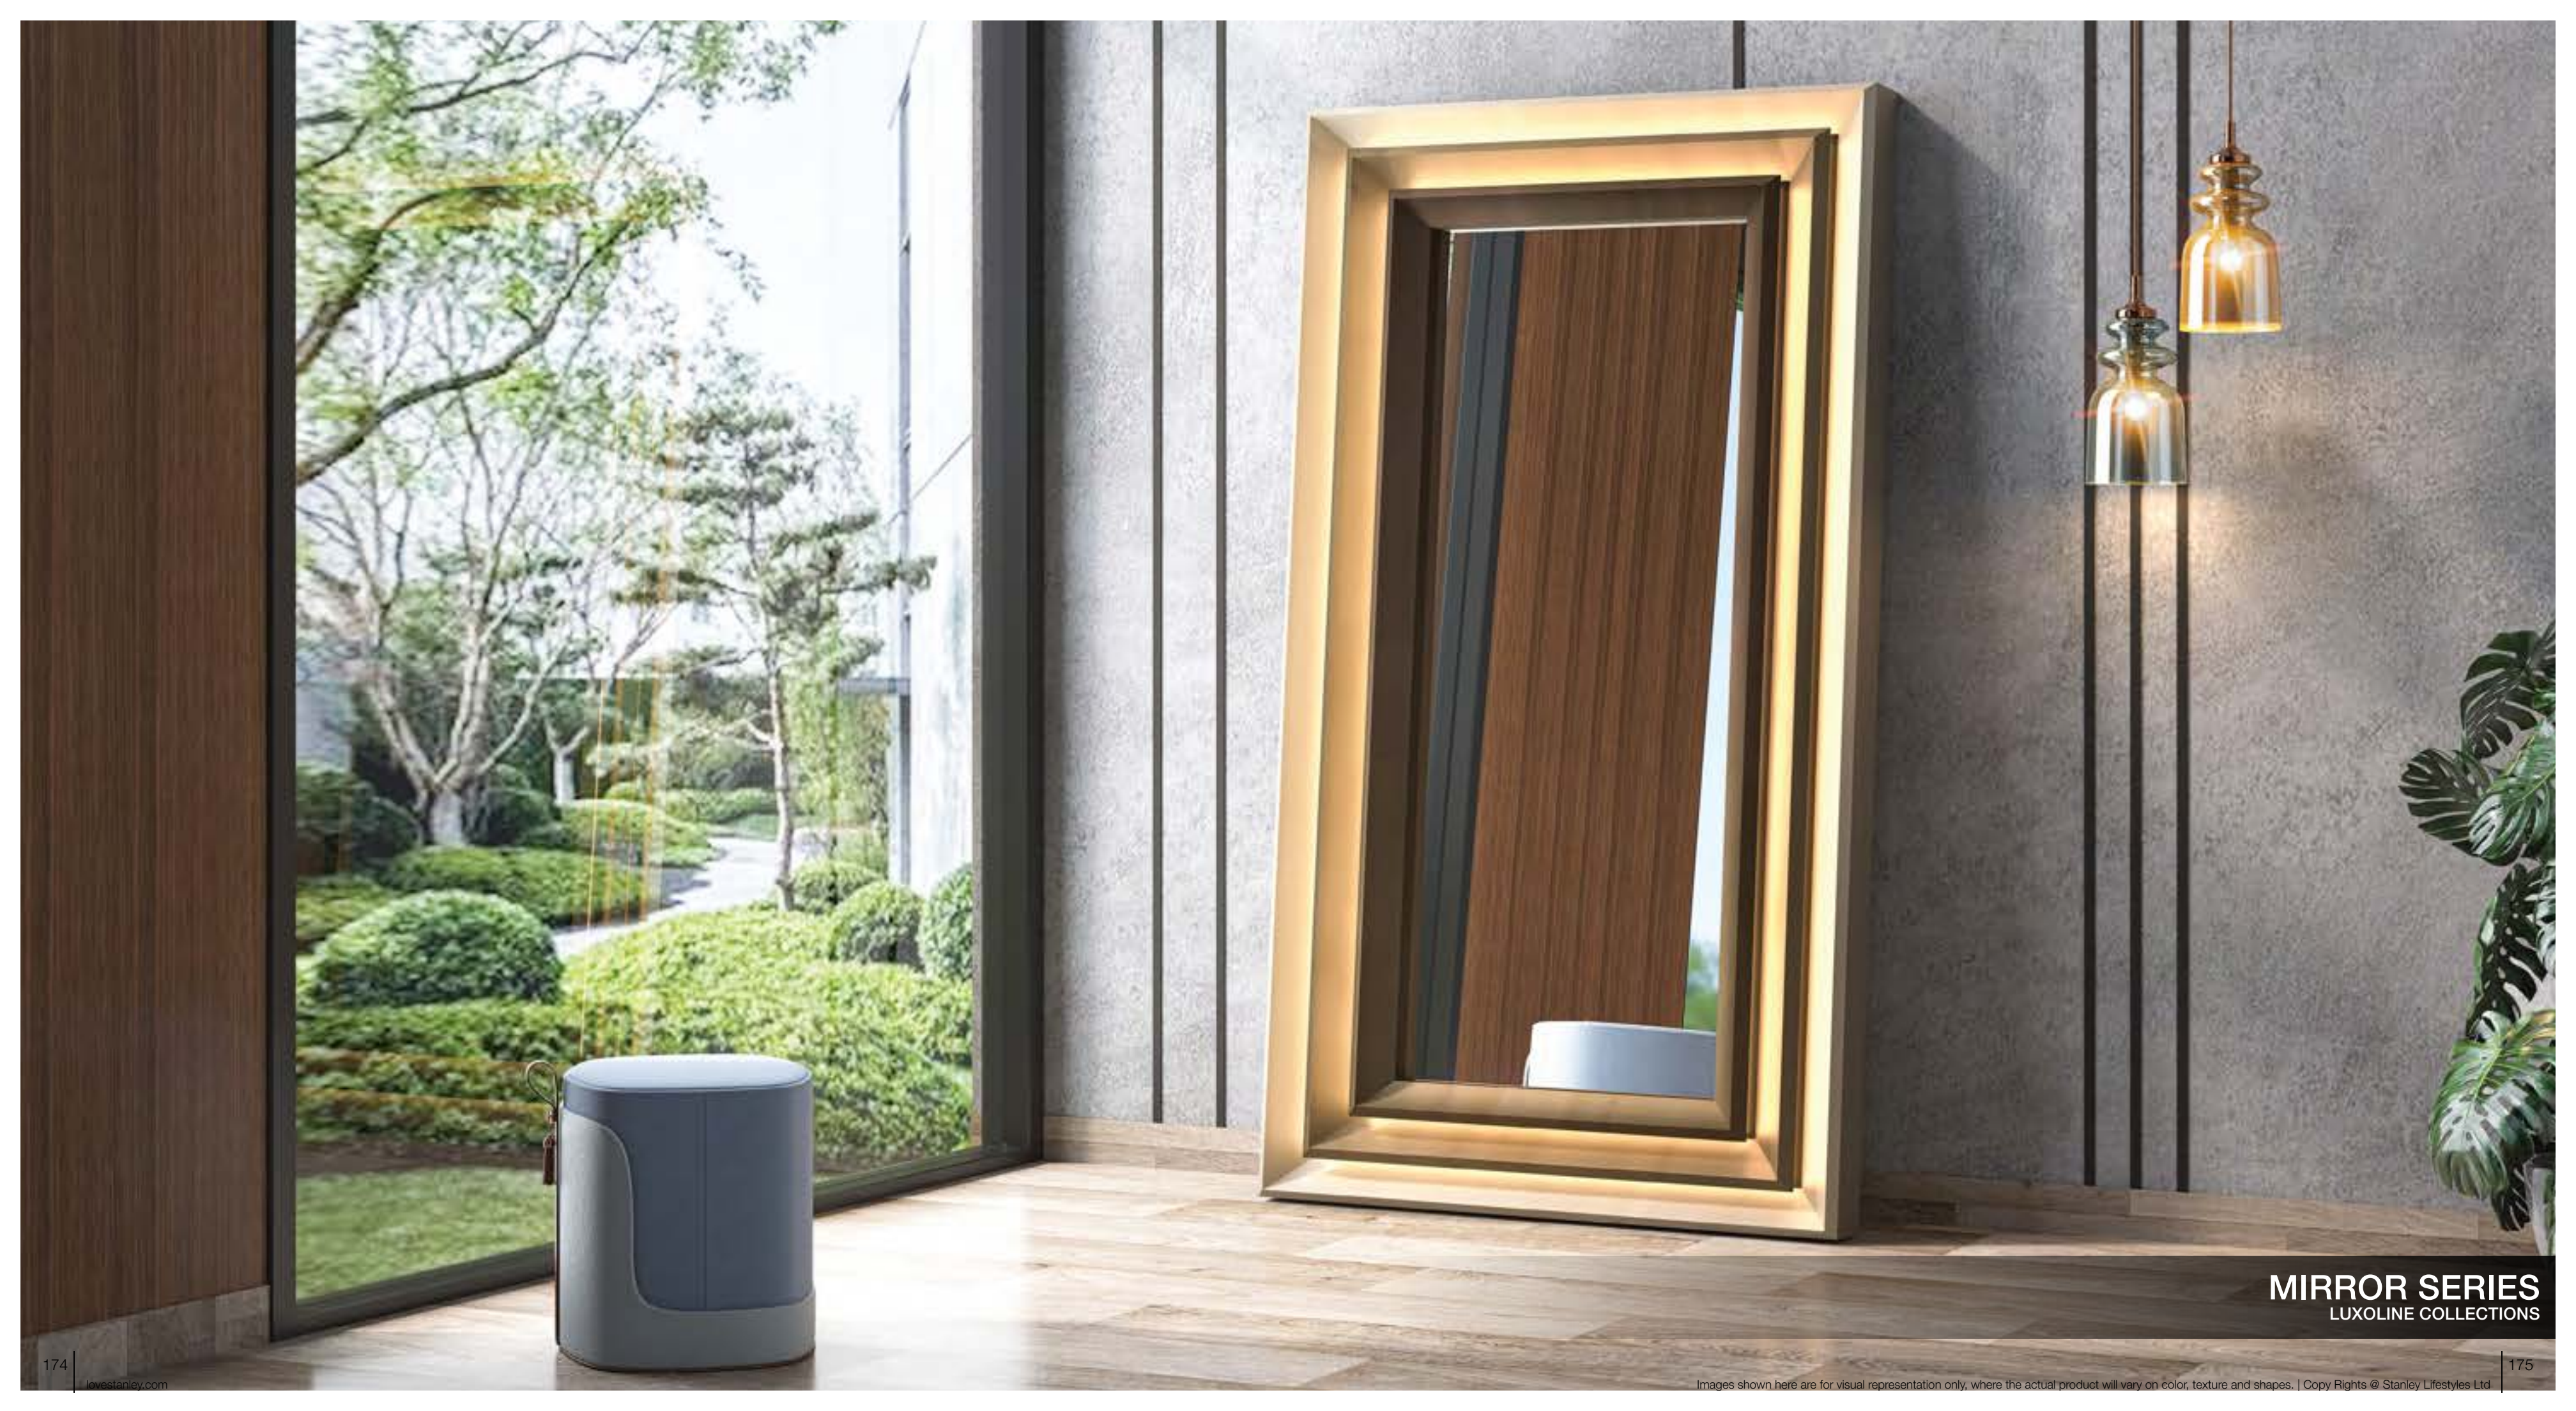

W - 1200mm, D - 470mm, H - 1050mm

Chest of Drawer

W - 600mm, D - 470mm, H - 1350mm

MIRROR SERIES
LUXOLINE COLLECTIONS

CINDERLLA

W - 900mm, D - 250mm, H - 2100mm

Front Elevation

HOLLYWOOD