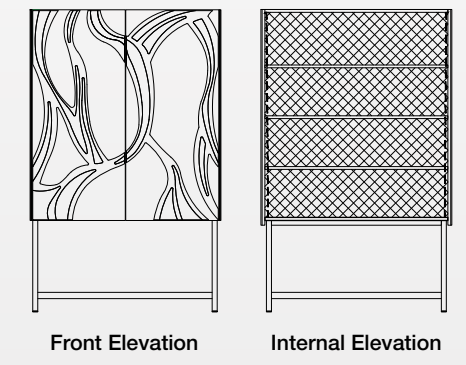

in all things Stanley

LUXOLINE COLLECTION
LIVING, DINING, FOYER, BEDROOM

ALLURE SERIES
LUXOLINE COLLECTIONS

HALF SHELVING UNIT
W - 1200mm, D - 540mm, H - 1900mm

Images shown here are for visual representation only, where the actual product will vary on color, texture and shapes. | Copy Rights @ Stanley Lifestyles Ltd