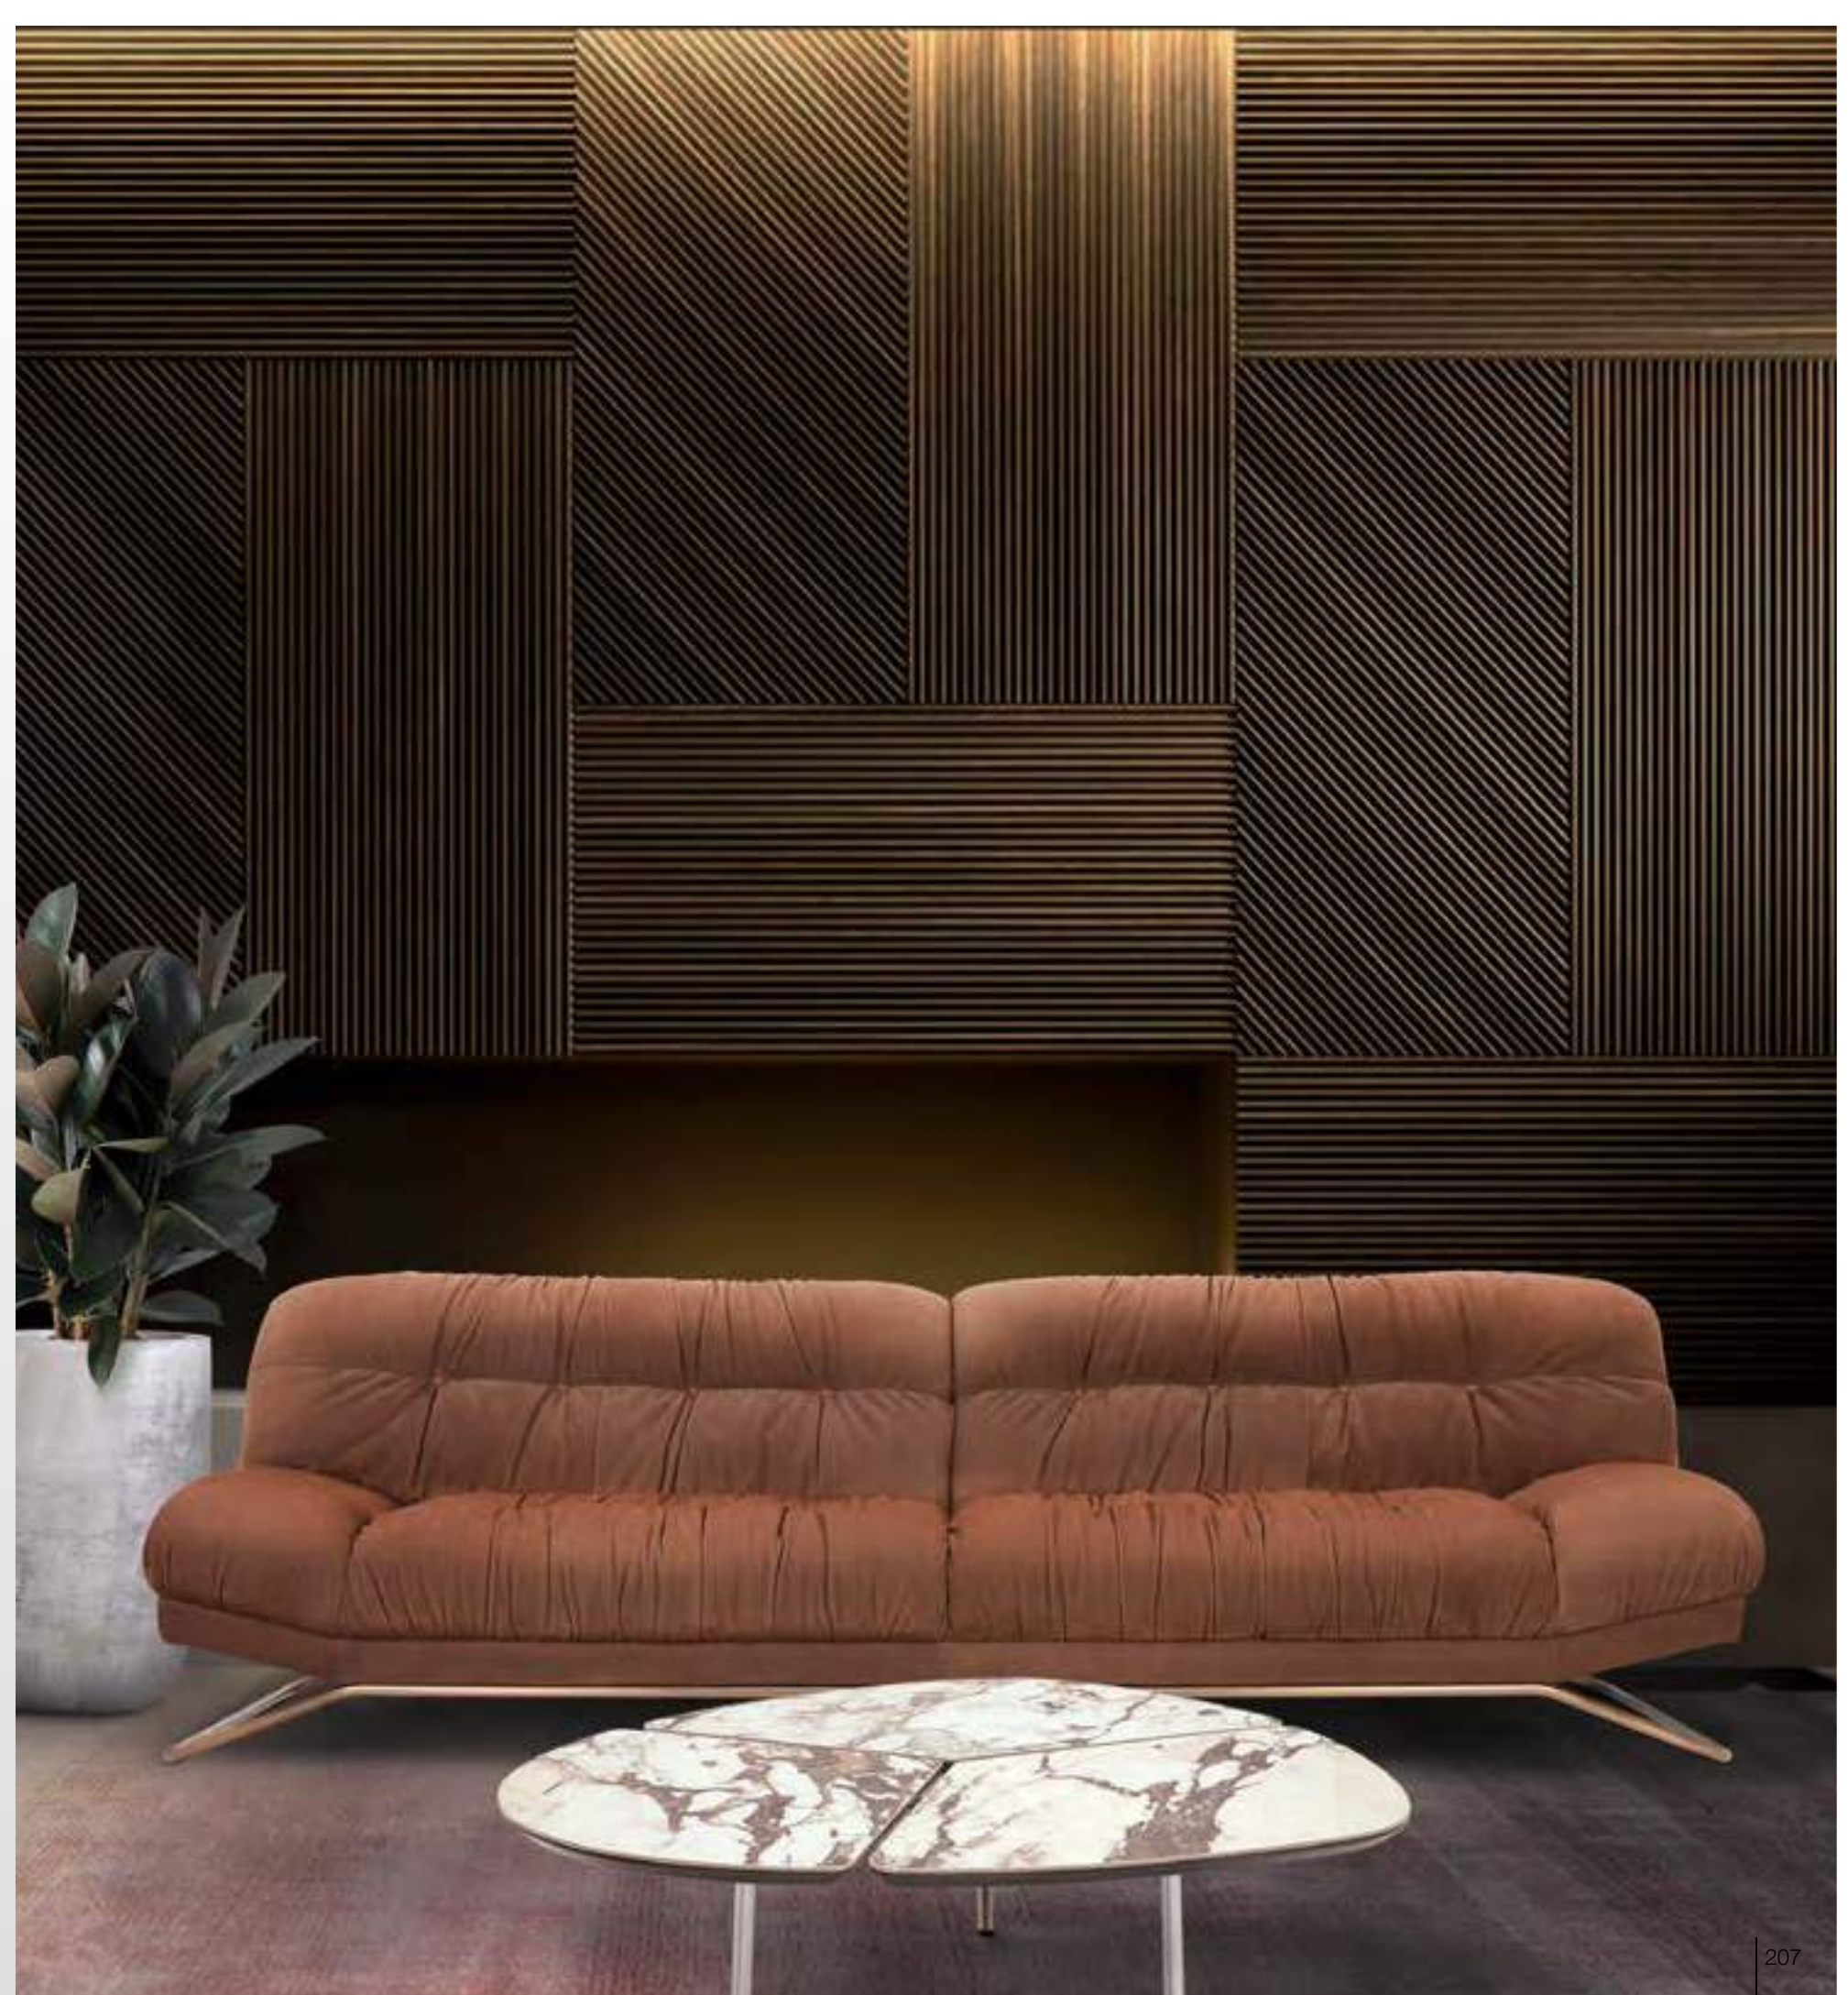

2.5 STR

TW - 101.5" / ISW - 72"

TW - 258cm / ISW - 183cm

3 STR

TW - 113.5" / ISW - 84"

TW - 288.5cm / ISW - 213.5cm

KEY HIGHLIGHTS :

- Relax fit design with very stylish and luxury look
- Semi formal living sofa with perfect ergonomics and comfort
- 32mm SS 304 pipe PVD coated leg with stanley branding engraved logo
- Memory foam in seating for soft and cosy feel
- Saddlery leather button pulled in seating and back rest
- High density foam for long and better usability and comfort

UPHOLSTERY OPTION :

- Toscana Nova / Cashmere / Peach Melba

LEG OPTION :

- PVD Brass / PVD Copper / SS Mirror / SS Satin

CONFIGURATION :

- 3 Seater / 2.5 Seater

1. Total height - 36"(91.5cm)

2. Arm rest height - 21"(53.5cm)

3. Seat height - 19"(48cm)

4. Seat depth - 22"(56cm)

5. Total depth - 40"(101.5cm)