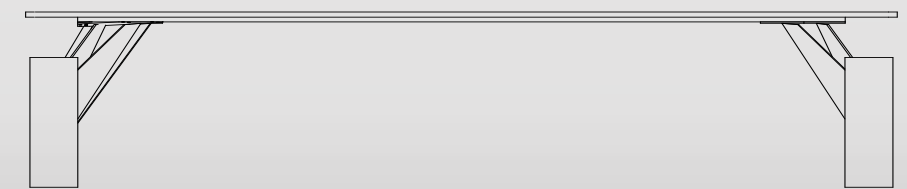

Front View

Boss Table Desk Front Elevation

W - 2286mm, H - 750mm, D - 1100mm

Front View

Boss Storage Elevation

W - 2200mm, H - 927mm, D - 450mm

Front View

Boss Additional Storage Elevation

W - 1600mm, H - 625mm, D - 450mm

Front View

Deep Rooted Conference Table - 8ft
 W - 2400mm, H - 750mm, D - 1200mm

Front View

Deep Rooted Conference Table - 10ft
 W - 3000mm, H - 750mm, D - 1200mm

Front View

Deep Rooted Conference Table - 20ft

W - 6000mm, H - 750mm, D - 1200mm

Front View

Cxo Table - 7ft
 W - 2100mm, H - 750mm, D - 1200mm

Front View

Cxo Table - 8ft
 W - 2400mm, H - 750mm, D - 1200mm

Front View

Functional & Elegant