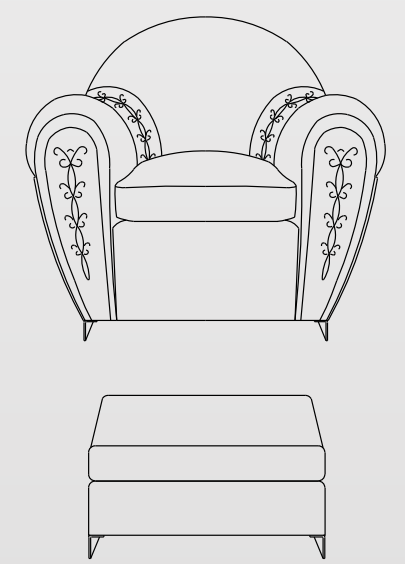

1. Total height - 34" (86cm)
2. Arm rest height - 25.5" (65cm)
3. Seat height - 18.5" (47cm)
4. Seat depth - 22.5" (57cm)
5. Total depth - 40" (102cm)
6. Total Width - 38" (97cm)
7. Inside Seat Width - 19" (48cm)

L 21" x W 21" x H 18"
L 53cm x W 53cm x H 46cm

UPHOLSTERY OPTION :

- Scandinavia Max / Euro Nappa / Toscana Nova / Peach Melba Cashmere

LEG OPTION :

- SS Matt / SS Mirror / PVD Brass

CONFIGURATION :

- 1 Seater With Puffee