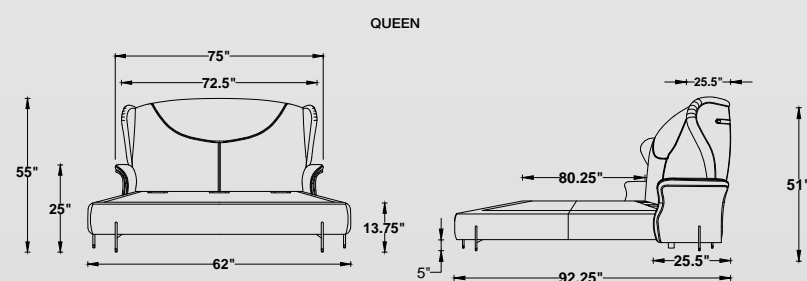

ENIGMA

Bedding Collection

Data Sheet