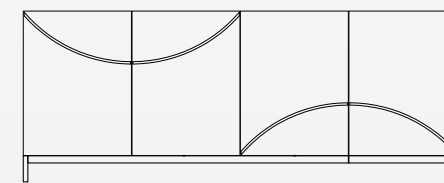

SIDE BOARD

W - 2400mm, D - 475mm, H - 945mm

Front Elevation