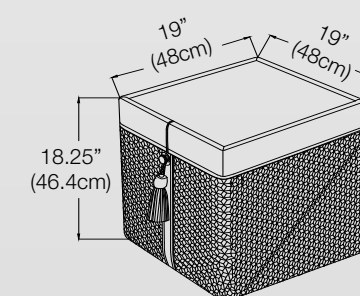

CENTER TABLE

- TOP VIEW
  Dimensions:
  W 4'(1200mm)

- FRONT VIEW
  Dimensions:
  H 12"(320mm) x W 22"(560mm)

SIDE TABLE

- TOP VIEW
  Dimensions:
  W 2.6'(795mm)

- FRONT VIEW
  Dimensions:
  H 18"(450mm) x W 15"(372mm)

SECTION - A