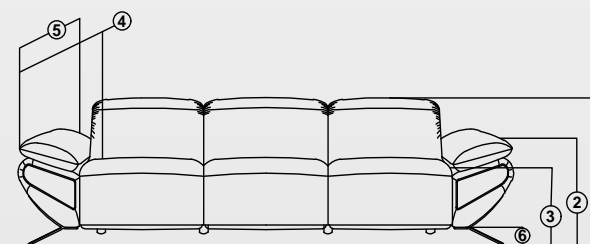

1. TOTAL HEIGHT - 34"(86.5cm)
2. ARM REST HEIGHT- 26.25"(66.5cm)
3. SEAT HEIGHT - 20"(51cm)
4. SEAT DEPTH - 20.5"(52cm)
5. TOTAL DEPTH - 43.5"(110.5cm)
6. LEG HEIGHT - 4.5"(11.5cm)