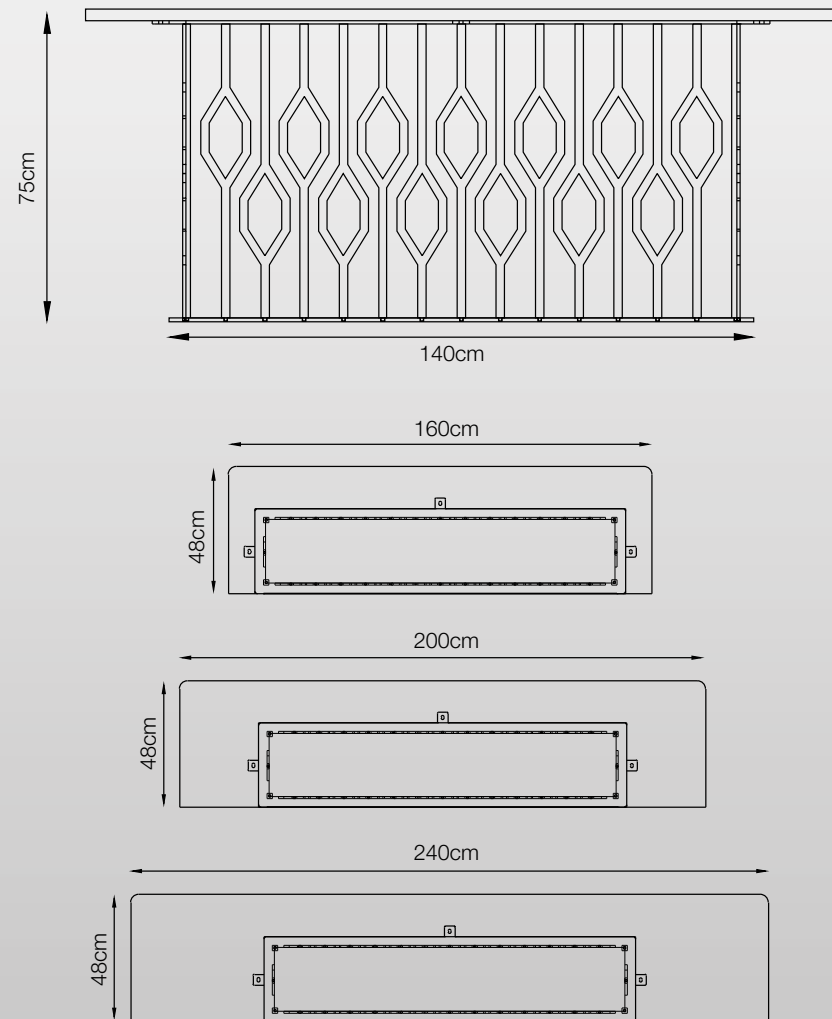

Data Sheet

SPECIFICATION

Bottom

- Solid SS 8mm & 10mm thick base Plate.
- PVD coating in Brass shade Mirror finish.
- Intricate hexagonal weave design.
- SS hardware for all fittings.

Top

- 6mm Italian Ceramic for refined aesthetics.
- 18mm HDHMR backing for durability.
- Pear / Soft Rectangle Shape top for perfect ergonomics.