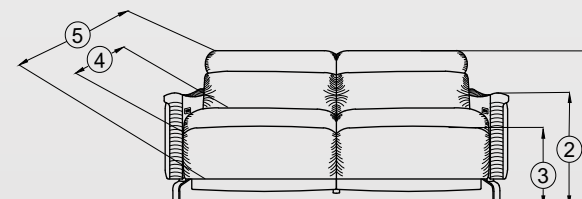

1. TOTAL HEIGHT - 37"(94cm)
2. ARM REST HEIGHT - 25.5"(65cm)
3. SEAT HEIGHT - 22.5"(57cm)
4. SEAT DEPTH - 23.5"(60cm)
5. TOTAL DEPTH - 45.5"(115.5cm)
- NOTE: EACH SEAT WIDTH - 30" (76cm)