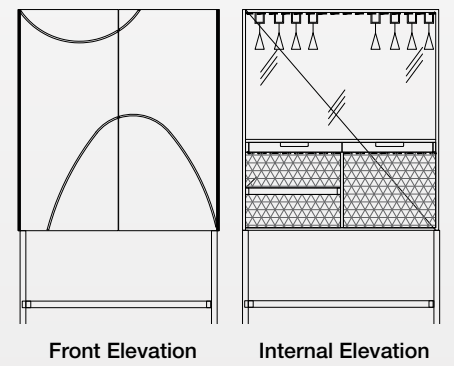

Side Section

Mirror Round
W - 750mm, H - 750mm

Front View

Trosa Wardrobe - His
W - 1200mm, H - 2100mm, D - 625mm

Front View

Internal

Side Section

Trosa Wardrobe - Her
W - 1200mm, H - 2100mm, D - 625mm

DRESSER

W - 1200mm, D - 470mm, H - 1050mm

Front Elevation

CRESCENT SERIES
LUXOLINE COLLECTIONS

HALF SHELVING UNIT
W - 1200mm, D - 540mm, H - 1900mm

FULL SHELVING UNIT
W - 1200mm, D - 540mm, H - 2100mm

HALF BAR UNIT
W - 1200mm, D - 540mm, H - 1900mm