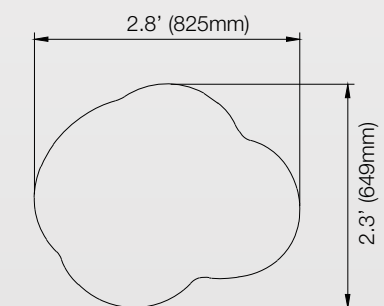

SIDE TABLE TOP VIEW