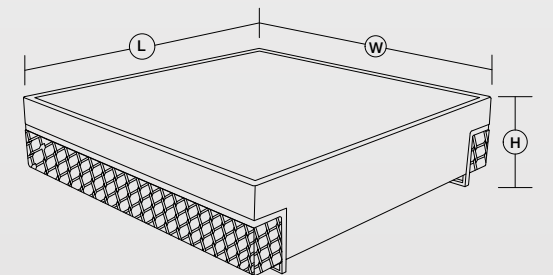

Casaviva
Coffee Table Collections

Data Sheet

L 47.5" x W 47.5" x H 12"
L 121cm x W 121cm x H 30cm

Candy Store

Coffee Table Collections

Data Sheet

BIG

- D 40" x H 17"
- D 101.5cm x H 43cm