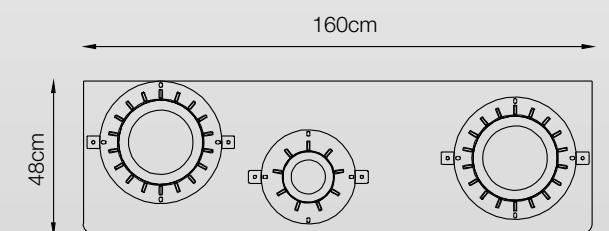

SPECIFICATION

Bottom

- Solid SS 4mm thickness round tube frame with 45 strips.
- PVD Coating in Brass shade with matt & mirror.
- SS hardware for all fittings.

Top

- 6mm Italian Ceramic for refined aesthetics.
- 18mm HDHMR backing for durability.
- Soft Rectangle Shape top for perfect ergonomics.