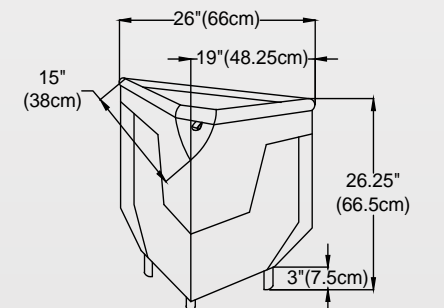

1. TOTAL HEIGHT BACK - 22.75"(59cm)
2. TOTAL HEIGHT FRONT - 20.75"(53cm)
3. TOTAL DEPTH - 40.25"(102.5cm)
4. TOTAL WIDTH - 13.75"(35cm)
5. LEG HEIGHT - 3"(7.5cm)

Note : Two cup holders with cooling option