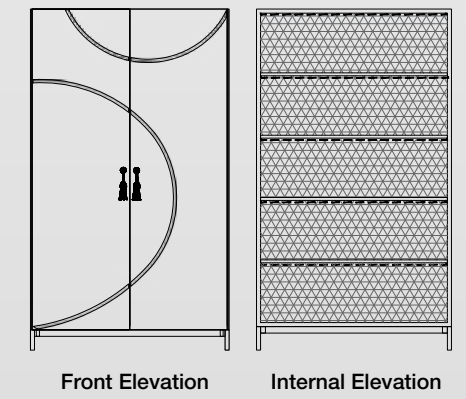

Side Section

Mirror Round
W - 750mm, H - 750mm

Front View

Trosa Wardrobe - His
W - 1200mm, H - 2100mm, D - 625mm

Front View

Internal

Side Section

Trosa Wardrobe - Her
W - 1200mm, H - 2100mm, D - 625mm

DRESSER

W - 1200mm, D - 470mm, H - 1050mm

Front Elevation

CRESCENT SERIES
LUXOLINE COLLECTIONS

HALF SHELVING UNIT
W - 1200mm, D - 540mm, H - 1900mm

FULL SHELVING UNIT
W - 1200mm, D - 540mm, H - 2100mm

HALF BAR UNIT
W - 1200mm, D - 540mm, H - 1900mm