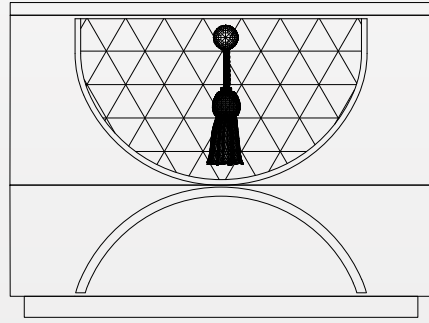

Front Elevation