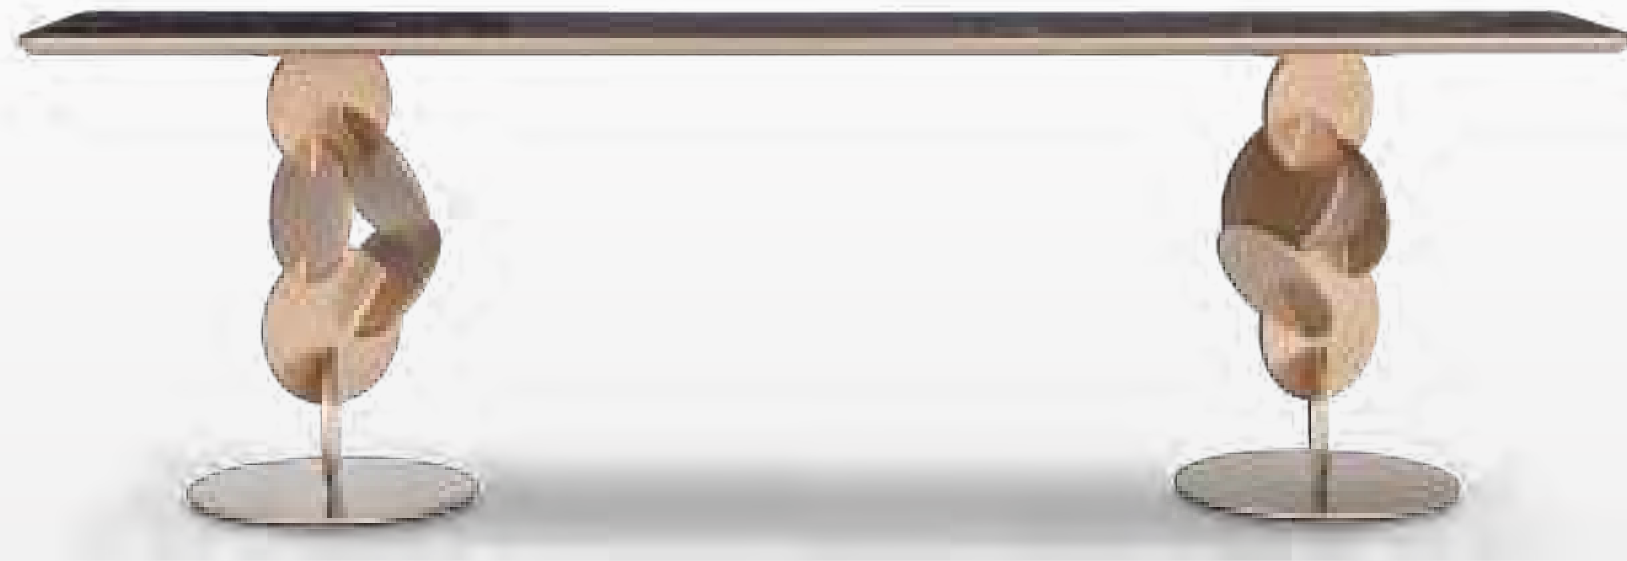

Functional & Elegant

in all things Stanley

STANLEY
Design Attitude

CONSOLE COLLECTIONS

Data Sheet

75cm

SPECIFICATION

Bottom