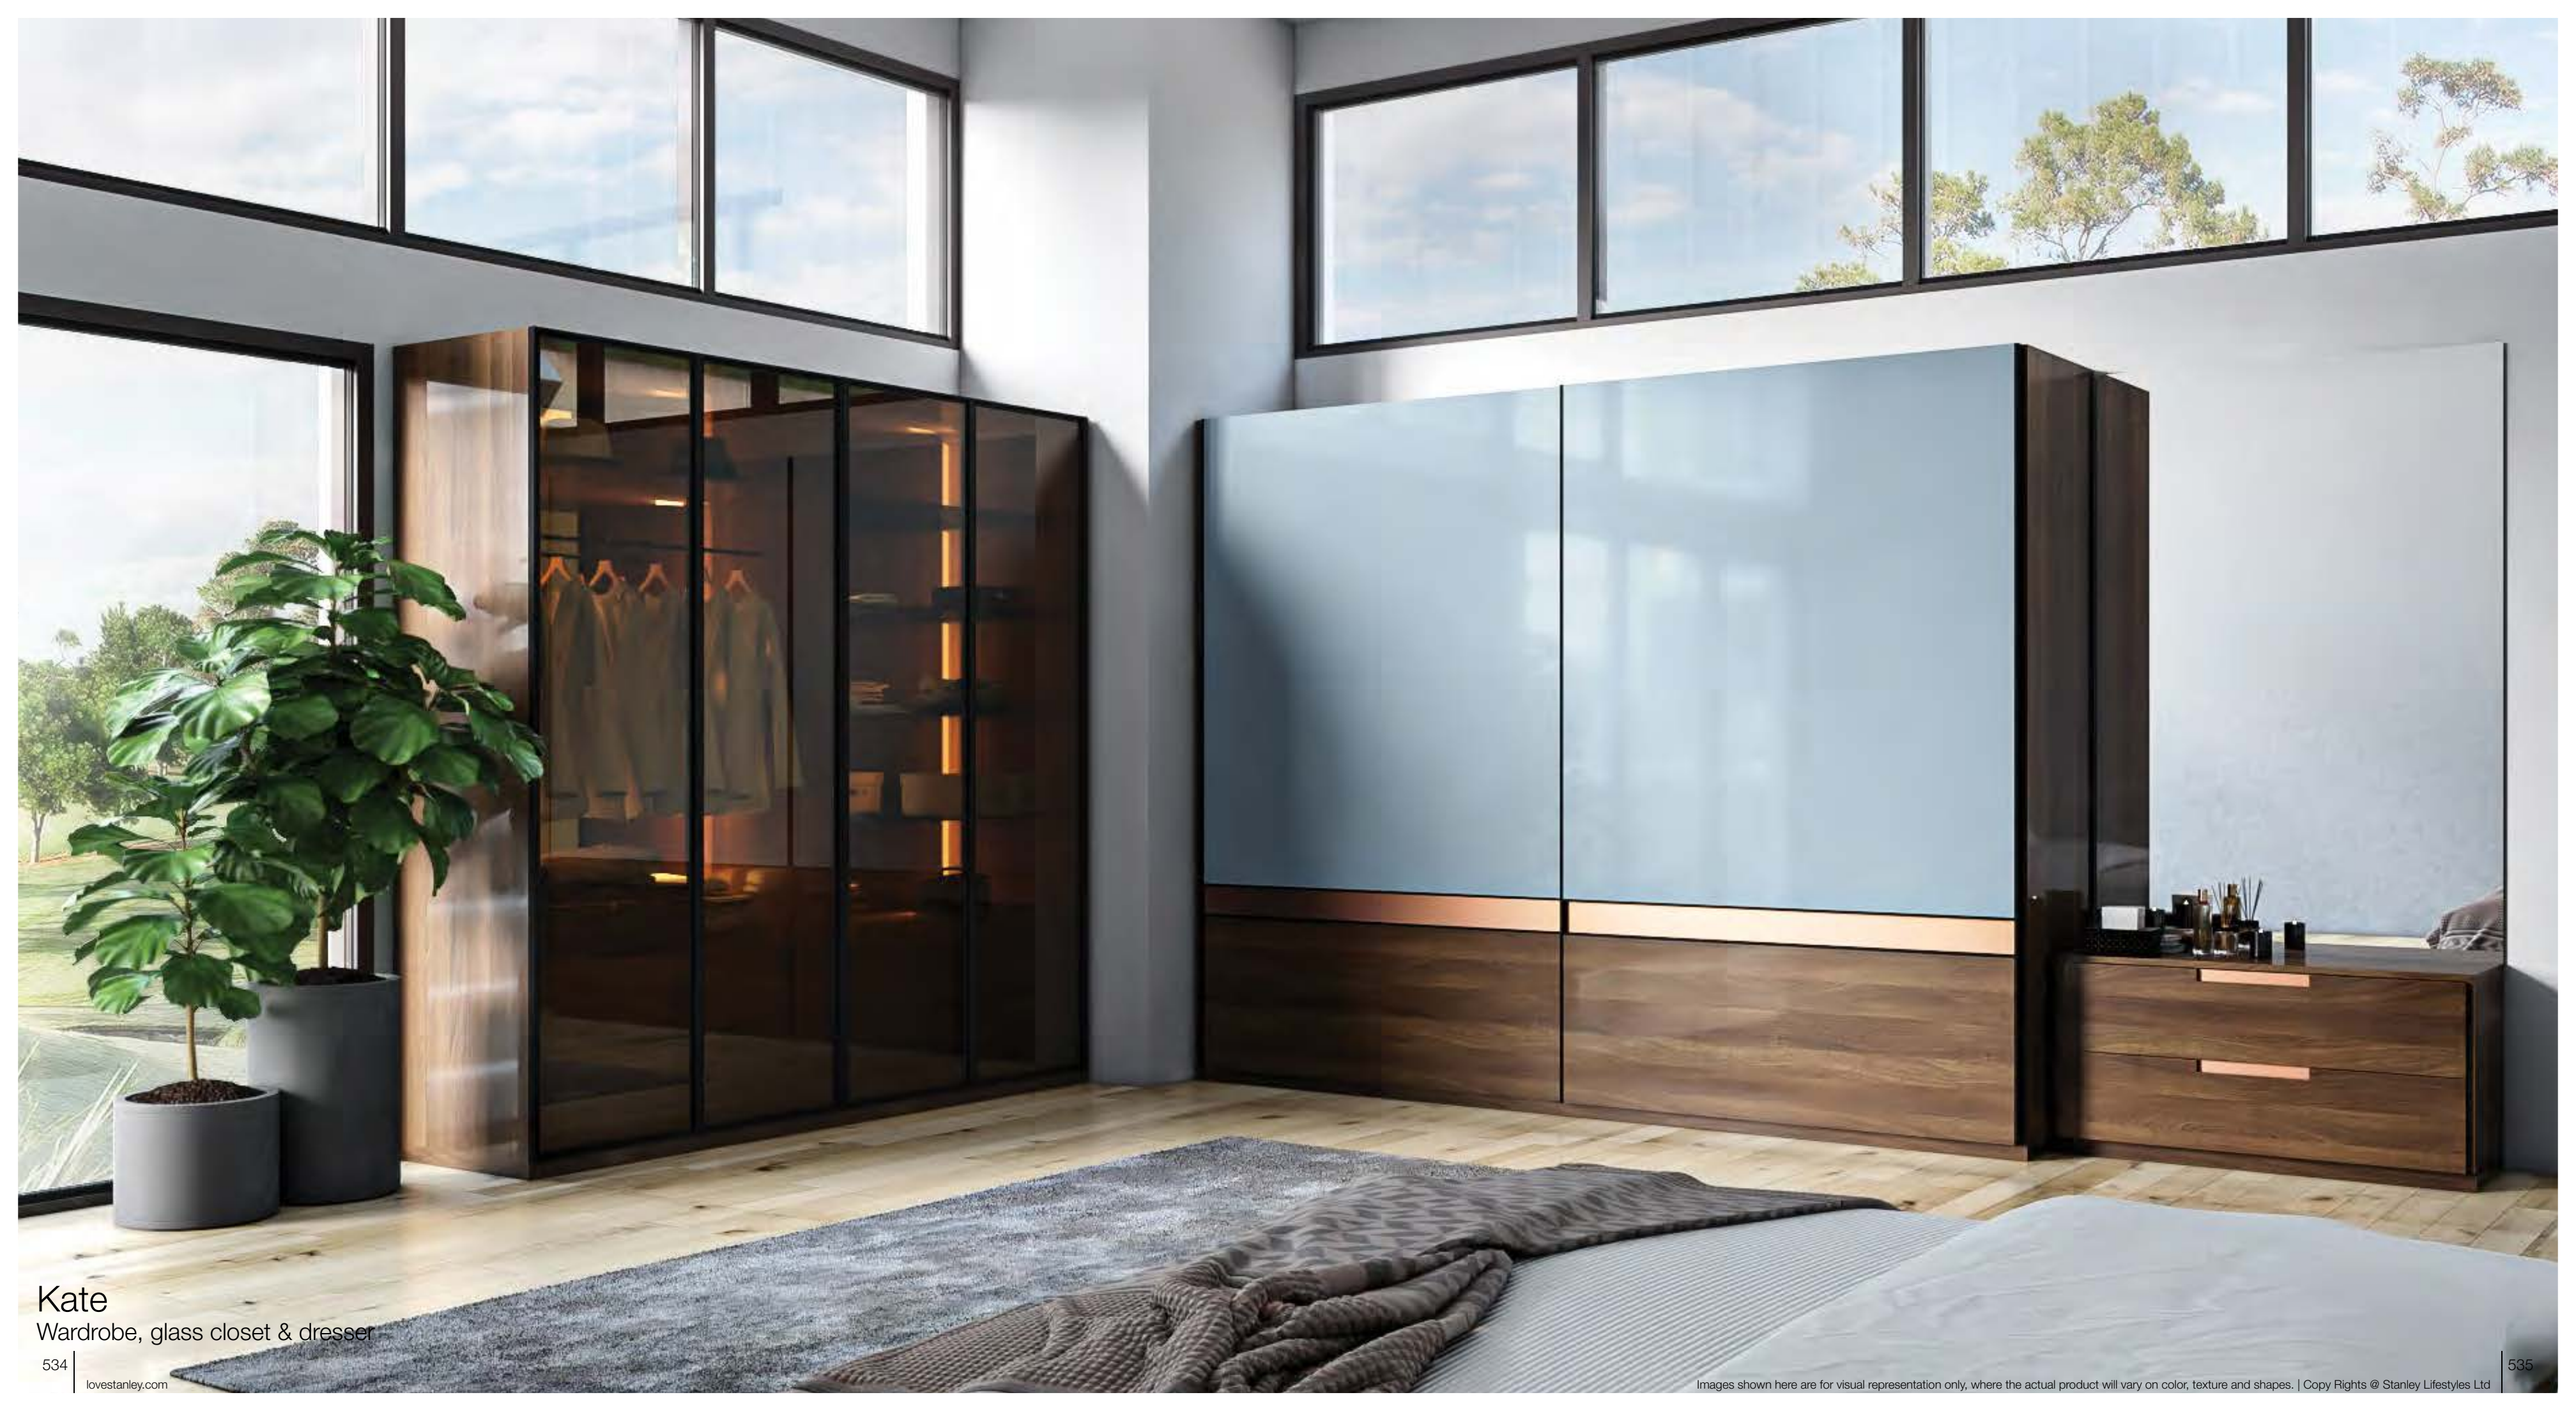

Kate
Entertainment center

Kate
Wardrobe, glass closet & dresser

MODERN COMFORT COLLECTION
Gordon

Shown here is a combination of Rovero Miele & Smart Creta in matte finish with Matte Black handles. The Black Diamond quartz countertop and dado in gloss finish complements the kitchen.