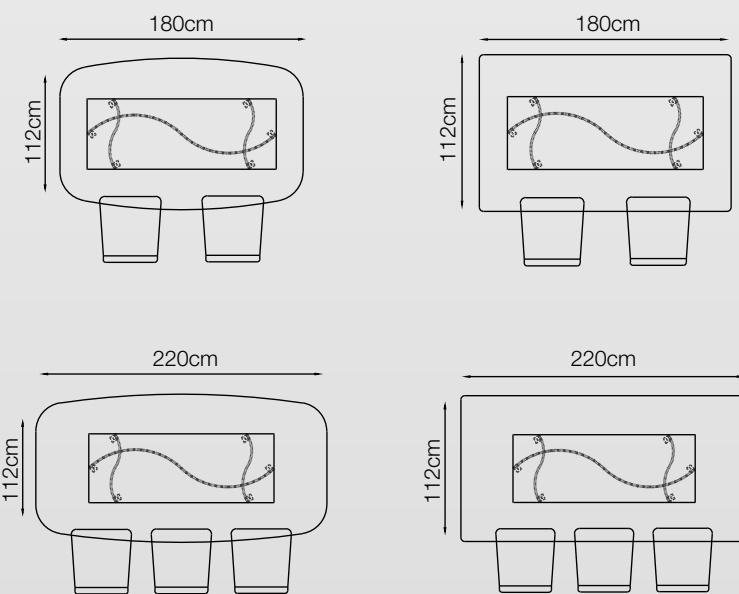

Top

- 6mm Italian Ceramic for refined aesthetics.
- 10mm Glass backing for durability.
- Pear / Soft Rectangle Shape top for perfect ergonomics.

SPECIFICATION

Bottom

- 12mm Flat SS with and 8mm Rod SS Mirror finish.
- PVD coating in Brass shade Mirror finish.
- Trendy design with verity Butterfly inlayed with Matt finish.
- SS hardware for all fittings.