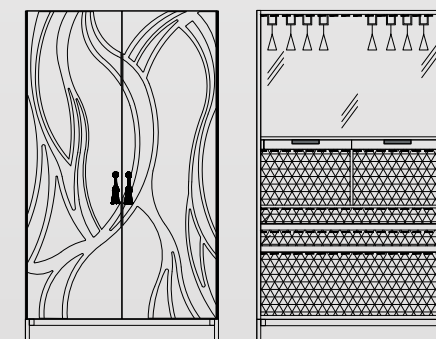

FULL BAR UNIT
W - 1200mm, D - 540mm, H - 2100mm

Front Elevation Internal Elevation