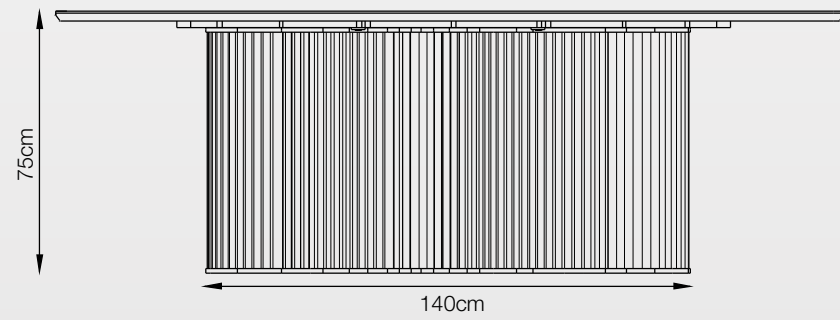

Data Sheet

SPECIFICATION

Bottom

- Solid MS 3mm thickness tube frame with 118 strips mounted on 12 mm MS plate.
- Platinum Gray Metallic Paint Coated base.
- SS hardware for all fittings.

Top

- 6mm Italian Ceramic for refined aesthetics.
- 10mm Glass backing for durability.
- Pear / Soft Rectangle Shape top for perfect ergonomics.