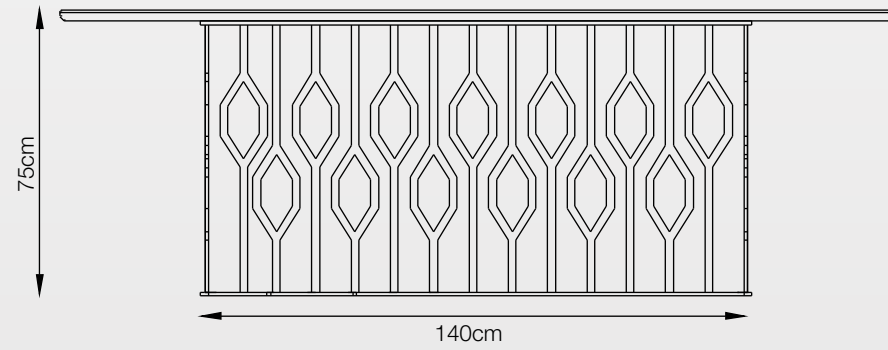

SPECIFICATION

Bottom

- Solid SS 8mm & 10mm thick base Plate.
- PVD coating in Brass shade Mirror finish.
- Intricate hexagonal weave design.
- SS hardware for all fittings.

Top

- 6mm Italian Ceramic for refined aesthetics.
- 10mm Glass backing for durability.
- Pear / Soft Rectangle Shape top for perfect ergonomics.