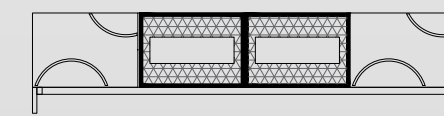

TV UNIT

W - 2400mm, D - 475mm, H - 575mm

Front Elevation