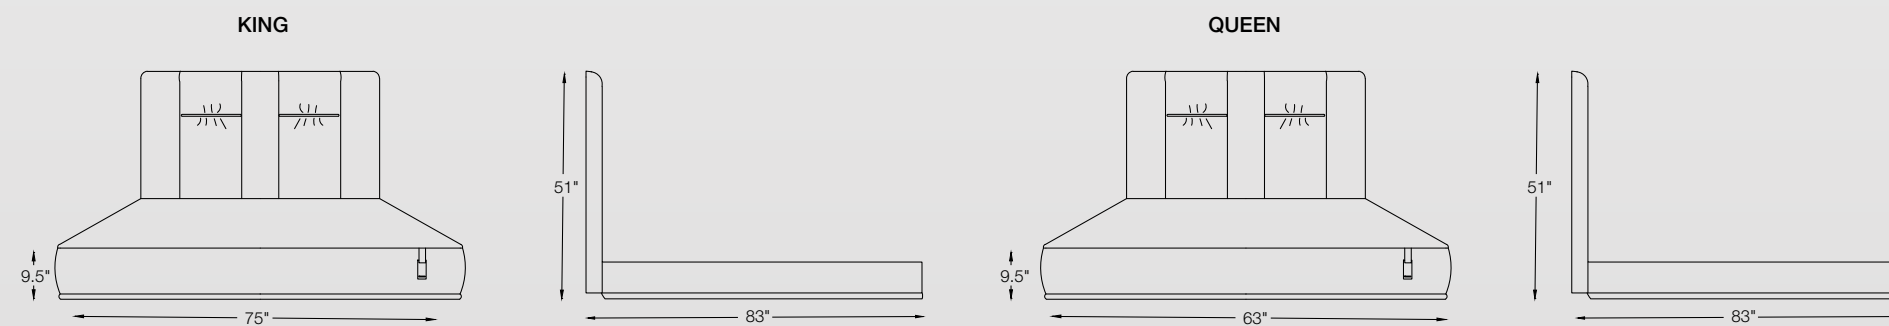

ETERNITY

Bedding Collection

Data Sheet