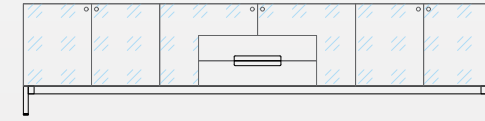

TV UNIT

W - 2400mm, D - 475mm, H - 575mm

Front Elevation