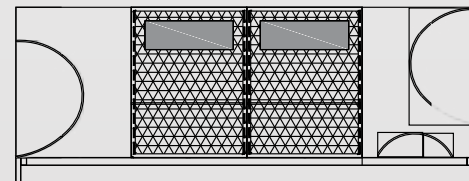

CROCKERY UNIT

W - 2400mm, D - 475mm, H - 945mm

Front Elevation