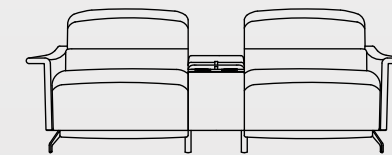

1STR + CON + 1STR

TW - 84" / TW - 213.5cm