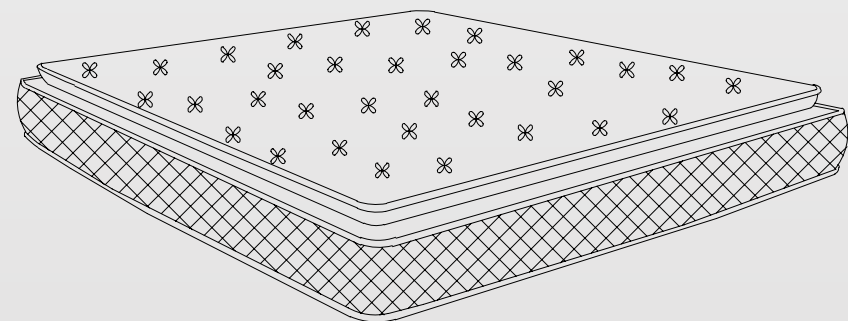

PLUSH BLUELINE 12" KING
L -78" x W -72" x H -12"

PLUSH BLUELINE 12" QUEEN
L -78" x W -60" x H -12"

- Combed satin polyester belgium quilted fabric
- Traditional memory foam for contouring support
- 10mm cotton felt insulator for breathability
- Five zone wrapped high tensile springs for hip & lumbar support
- 10mm cotton felt insulator
- 40d high density base foam for grip & durability