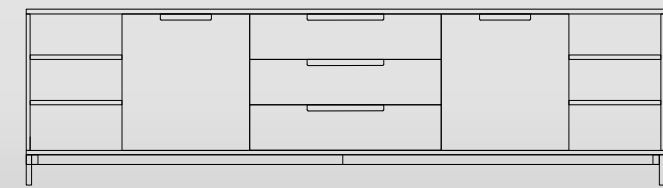

Top View

Wall Mounted Mirror

W - 1050mm, H - 1300mm

Front View

Side Section

Vanity Unit 10ft - Metal to Floor

W - 1800mm, H - 870mm, D - 470mm

Front View