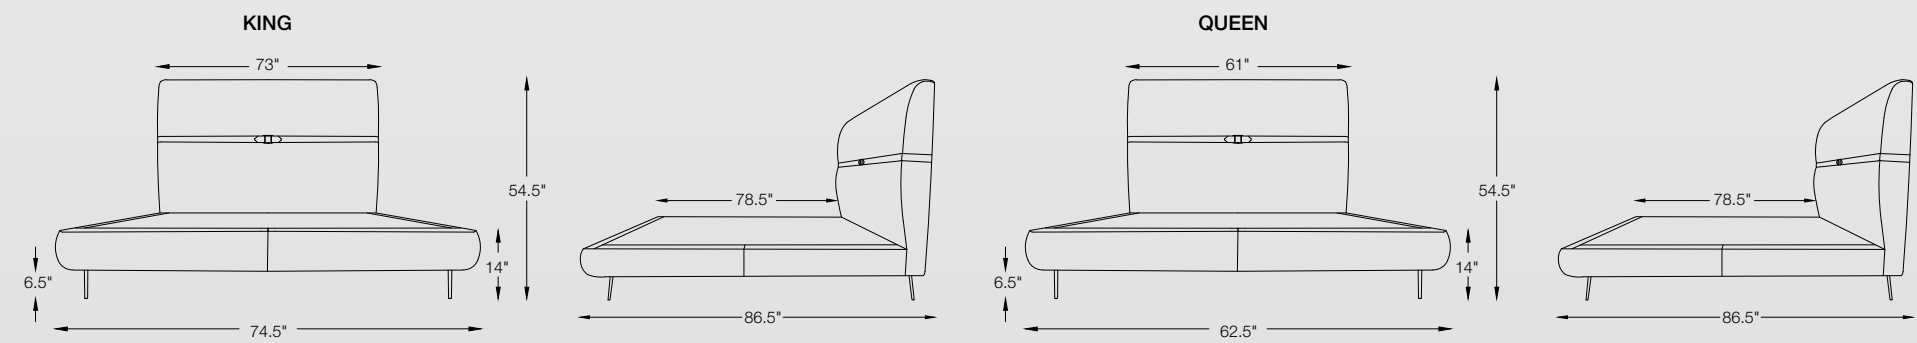

EVA

Bedding Collection

Data Sheet