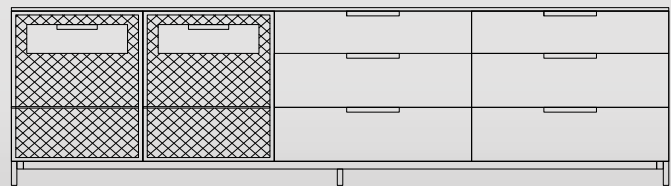

Side Section

Side Section

Internal

Front View

Living Showcase Metal to Floor Type - B
 W - 1200mm, H - 1900mm, D - 535mm

Crockery Unit 10ft - Metal to Floor

W - 3000mm, H - 945mm, D - 455mm

Front View