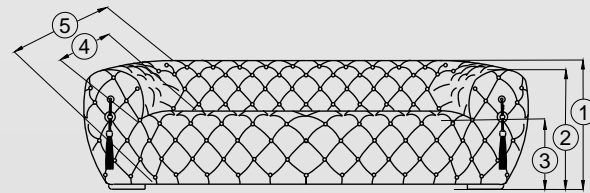

2.5 STR

TW - 101.5" / ISW - 71"

TW - 258cm / ISW - 180cm

3 STR

TW - 113.5" / ISW - 83"

TW - 288cm / ISW - 211cm

- 1. Total height - 29" (73.5cm)
- 2. Arm rest height - 29" (73.5cm)
- 3. Seat height - 17.5" (44cm)
- 4. Seat depth - 25" (64cm)
- 5. Total depth - 44" (112cm)