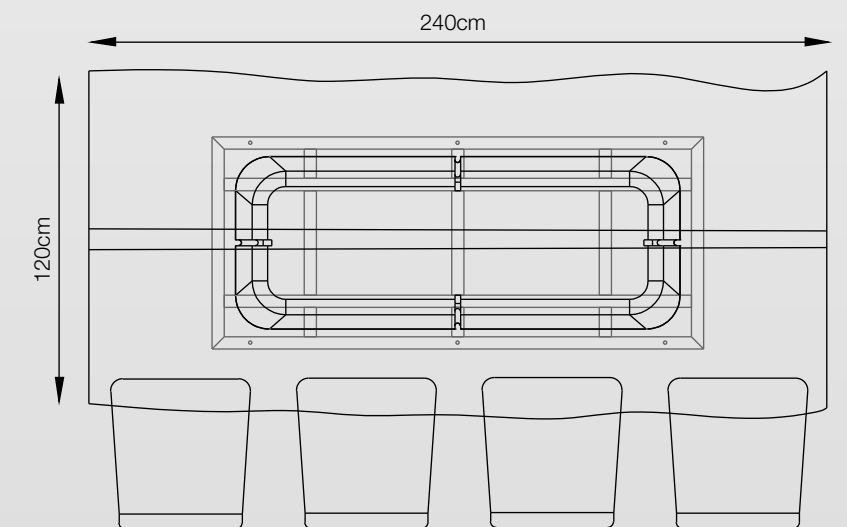

Top

- 6mm Italian Ceramic for refined aesthetics.
- 10mm Glass backing for durability.
- Pear / Soft Rectangle Shape top for perfect ergonomics.

SPECIFICATION

Bottom

- Choice of Upholstery with Metal Strip insert.
- Solid Frame construction with Canadian pine wood.
- SS hardware for all fittings.