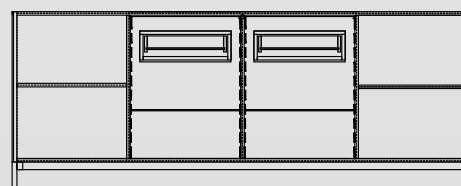

Internal Elevation