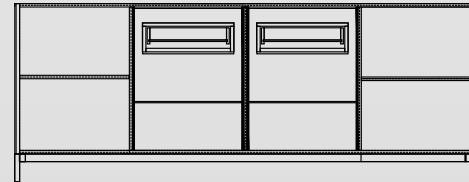

Internal Elevation