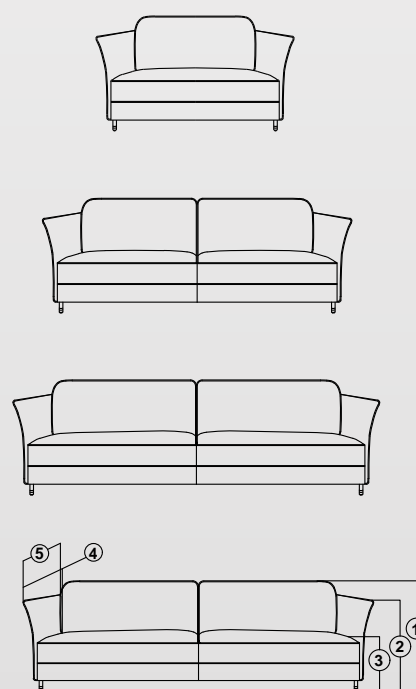

1 STR

TW - 36" / ISW - 27.5"

TW - 91.5cm / ISW - 70cm

2.5 STR

TW - 92" / ISW - 83.5"

TW - 233.5cm / ISW - 212cm

3 STR

TW - 104" / ISW - 95.5"

TW - 264cm / ISW - 242.5cm

1. Total Height - 33"(84cm)

2. Arm Rest Height - 28.5"(72.5cm)

3. Seat Height - 17.5"(44.5cm)

4. Seat Depth - 21"(53.5cm)

5. Total Depth - 34"(86.5cm)

6. Leg Height - 4.5"(11.5cm)

KEY HIGHLIGHTS :

- Sleek back with quilting design and straight line sofa with firm seating and perfect ergonomics.
- Upper layer memory foam, for enhanced softness
- SS 304 strip with leg wrapped whole body
- Bottom layer high-density foam for long hours of seating

UPHOLSTERY OPTION :

- Toscana Nova / Peach Melba / Cashmere / Euro Nappa / Organica / Sterling / Scandinavia Max

LEG OPTION :

- SS / PVD Brass / PVD Copper

CONFIGURATION :

- 3 Seater / 2.5 Seater / 1 Seater