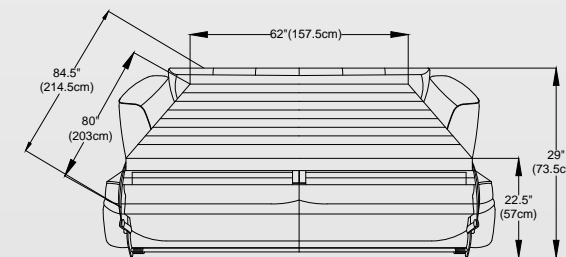

1SA+CON+2STR+L-CNR+2STR+CON+1SA

TW - 170"(432cm) X TW - 170"(432cm)

BELLAGIO

Sofa Cum Bed Collection

Data Sheet

SOFA CUM BED

NOTE: MATTRESS LENGTH - 75" (190.5cm)
 MATTRESS WIDTH - 62" (157.5cm)
 MATTRESS THICKNESS - 4" (10cm)