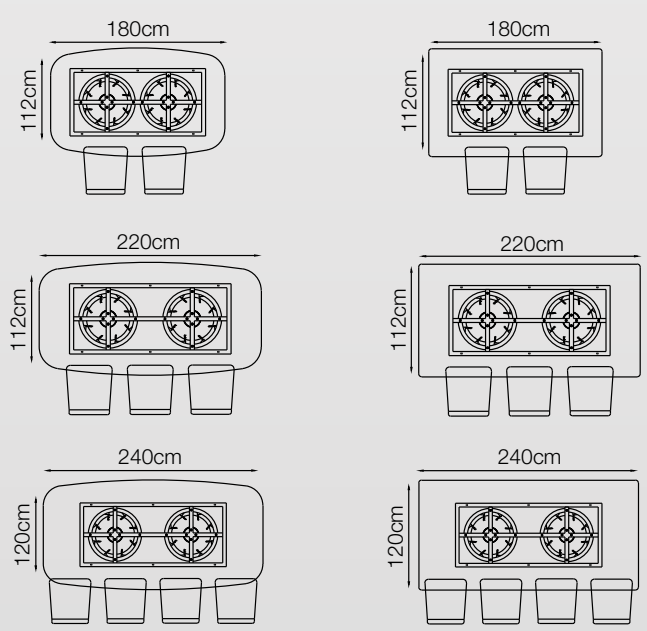

SPECIFICATION

Bottom

- Solid SS 8mm thickness frame.
- SS matt finish strip and bottom plate.
- Walnut veneer clad centre pillar.
- Intricate hexagonal weave design.
- SS hardware for all fittings.

Top

- 6mm Italian Ceramic for refined aesthetics.
- 10mm Glass backing for durability.
- Pear / Soft Rectangle Shape top for perfect ergonomics.