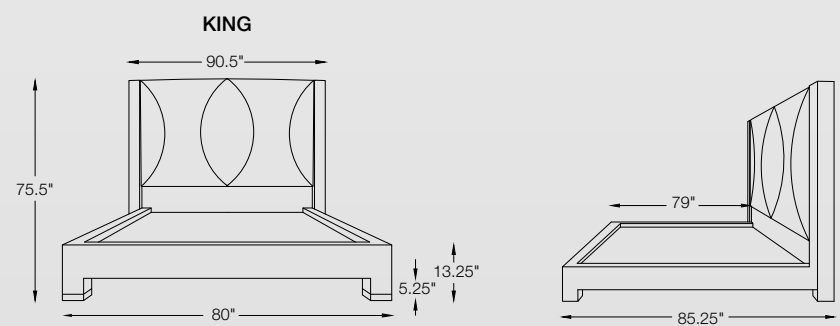

BOTANICA

Bedding Collection

Data Sheet