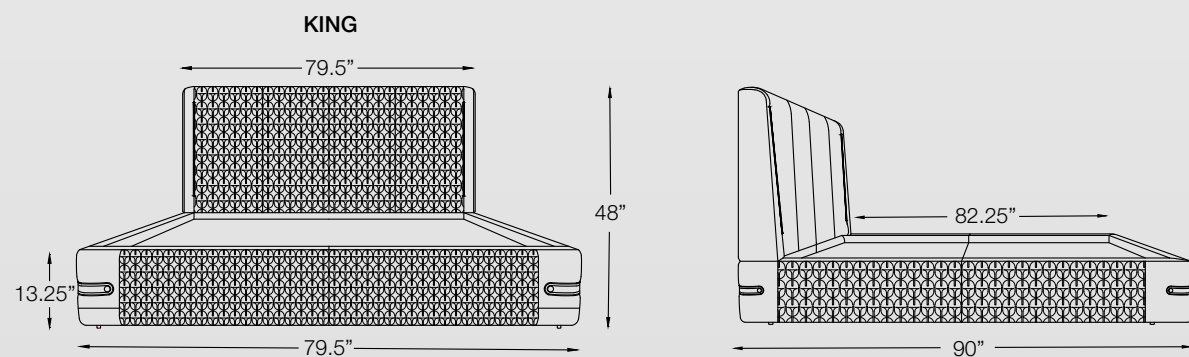

ENCHANTED

Bedding Collection

Data Sheet