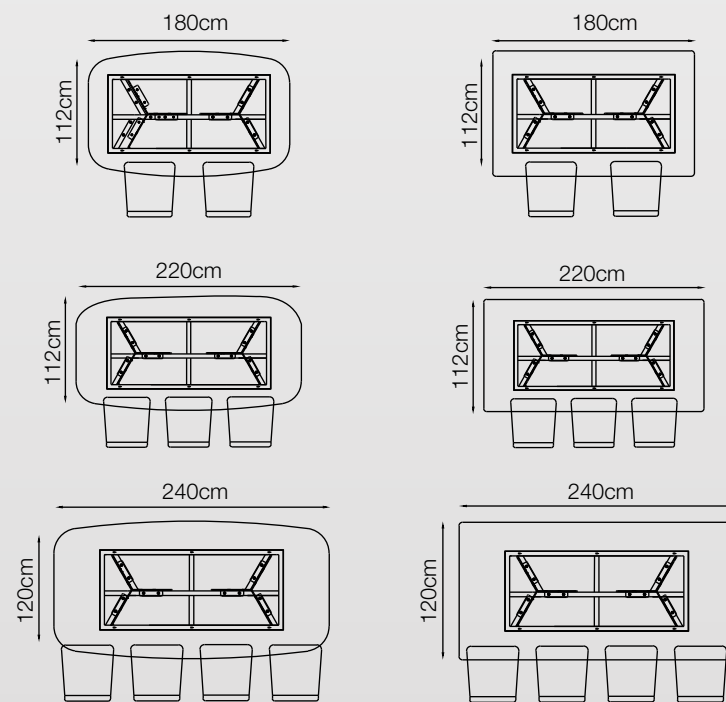

SPECIFICATION

Bottom

- Solid SS 8mm thick base frame.
- PVD coating in Brass shade Mirror finish for Strip pillars.
- Stylish triangular leg design.
- SS hardware for all fittings.

Top

- 6mm Italian Ceramic for refined aesthetics.
- 10mm Glass backing for durability.
- Pear / Soft Rectangle Shape top for perfect ergonomics.