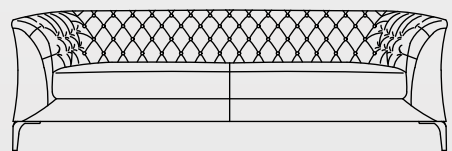

NEWCASTLE

Stationary Collection

Data Sheet

2.5 STR

TW - 95" / ISW - 72"

TW - 236cm / ISW - 183cm

3 STR

TW - 105" / ISW - 84"

TW - 267cm / ISW - 213cm

1. Total height - 29" (74cm)

2. Arm rest height - 29" (74cm)

3. Seat height - 18" (46cm)

4. Seat depth - 23.5" (60cm)

5. Total depth - 36" (91cm)

KEY HIGHLIGHTS :

- Stylish sleek and modern classical design
- Electroplated legs
- High density foam for long and better usability and comfort
- American Walnut Veneer side panels
- Sleek design with broader and deeper seating area

UPHOLSTERY OPTION :

- Scandinavia Max / Euro Nappa / Toscana Nova
  Cashmere / Peach Melba / Morocco

LEG OPTION :

- Electroplated Copper / Brass Finish

CONFIGURATION :

- 3 Seater / 2.5 Seater