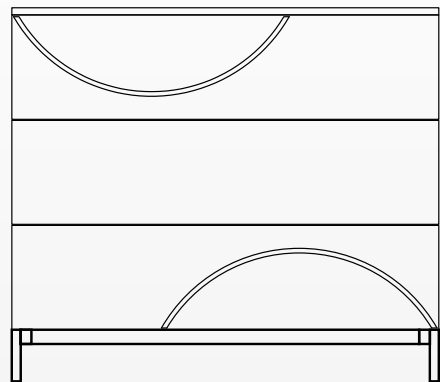

DRESSER UNIT

W - 1200mm, D - 470mm, H - 1050mm

Front Elevation