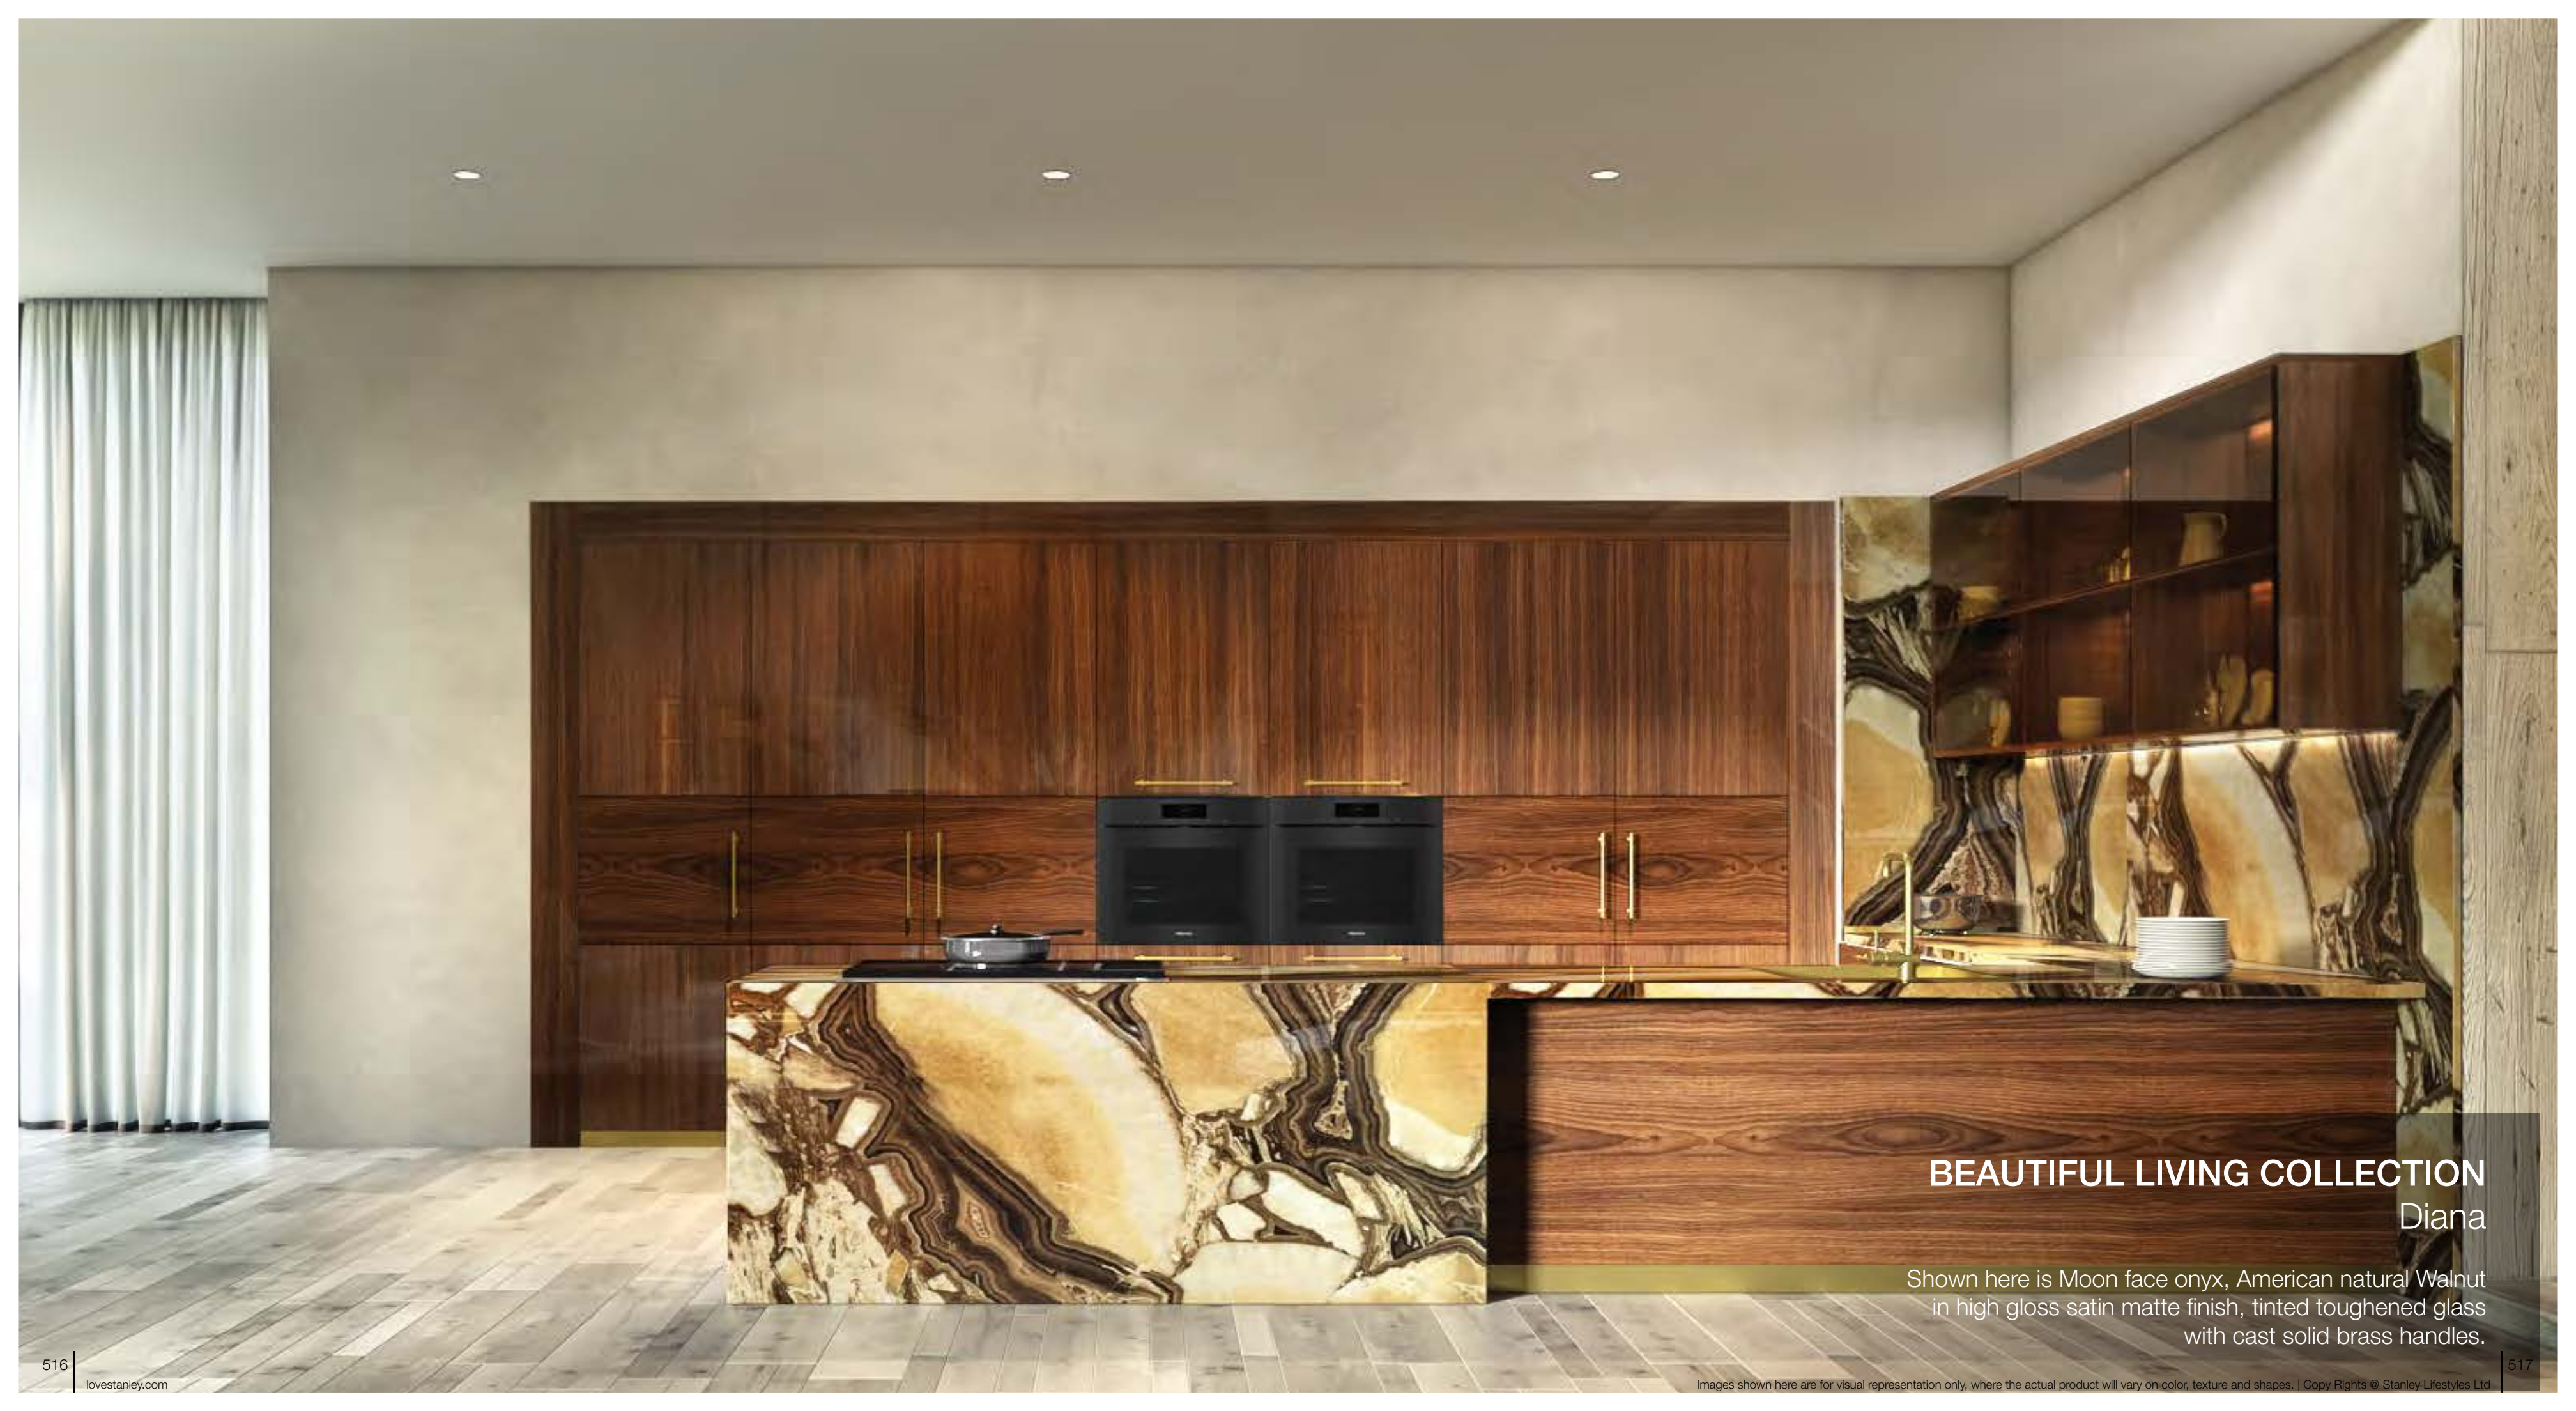

Athena
Crockery unit

Athena
Entertainment center

Athena
Vanity unit

Athena
Dressing unit

BEAUTIFUL LIVING COLLECTION
Diana

Shown here is Moon face onyx, American natural Walnut in high gloss satin matte finish, tinted toughened glass with cast solid brass handles.