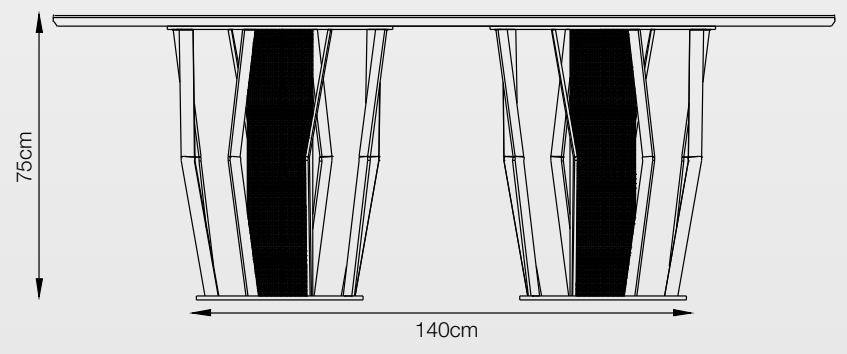

SPECIFICATION

Bottom

- Solid SS 8mm thickness frame.
- SS matt finish strip and bottom plate.
- Walnut veneer clad centre pillar.
- Intricate hexagonal weave design.
- SS hardware for all fittings.

Top

- 6mm Italian Ceramic for refined aesthetics.
- 10mm Glass backing for durability.
- Pear / Soft Rectangle Shape top for perfect ergonomics.