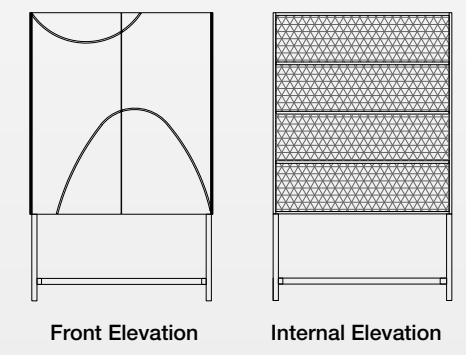

DRESSER

W - 1200mm, D - 470mm, H - 1050mm

Front Elevation

CRESCENT SERIES
LUXOLINE COLLECTIONS

HALF SHELVING UNIT
W - 1200mm, D - 540mm, H - 1900mm

FULL SHELVING UNIT
W - 1200mm, D - 540mm, H - 2100mm

HALF BAR UNIT
W - 1200mm, D - 540mm, H - 1900mm

FULL BAR UNIT
W - 1200mm, D - 540mm, H - 2100mm

SLIDING WARDROBE
W - 2400mm, D - 675mm, H - 2400mm

Front Elevation

Internal Elevation

HER & HIS WARDROBE
W - 1200mm, D - 625mm, H - 2100mm

Her Front Elevation Her Internal Elevation