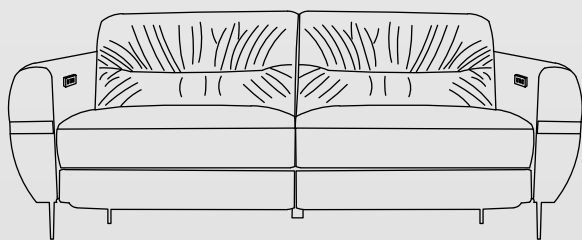

3 STR

1. Total Width - 86" (218cm)
2. Inside Seat Width - 71" (180cm)

KEY HIGHLIGHTS :

- DOUBLE MOTOR mechanism with both head and foot rest motion
- Japanese high-density foam for endless comfort
- SS 304 solid PVD coated leg
- Trendy belt design arm with saddlery leather and peach melba combination for a rich look
- High-density foam for long and better usability and comfort.