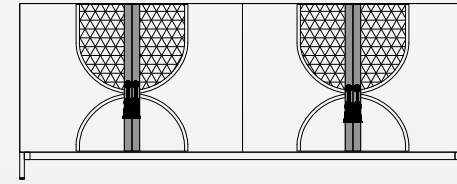

Front Elevation