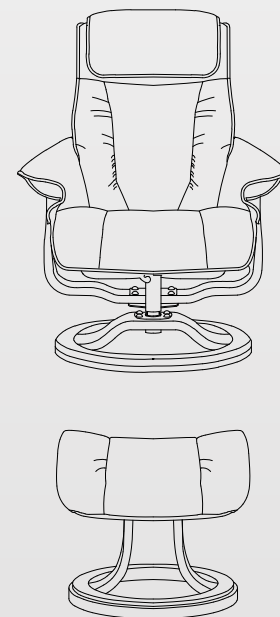

W 20" x D 18" x H 16"

W 51cm x D 46cm x H 40.5cm

Leg Height - 10.5"(26.5cm)

CONFIGURATION :

- 1 Seater with Puffee

MALMO

Recliner Collection

Data Sheet