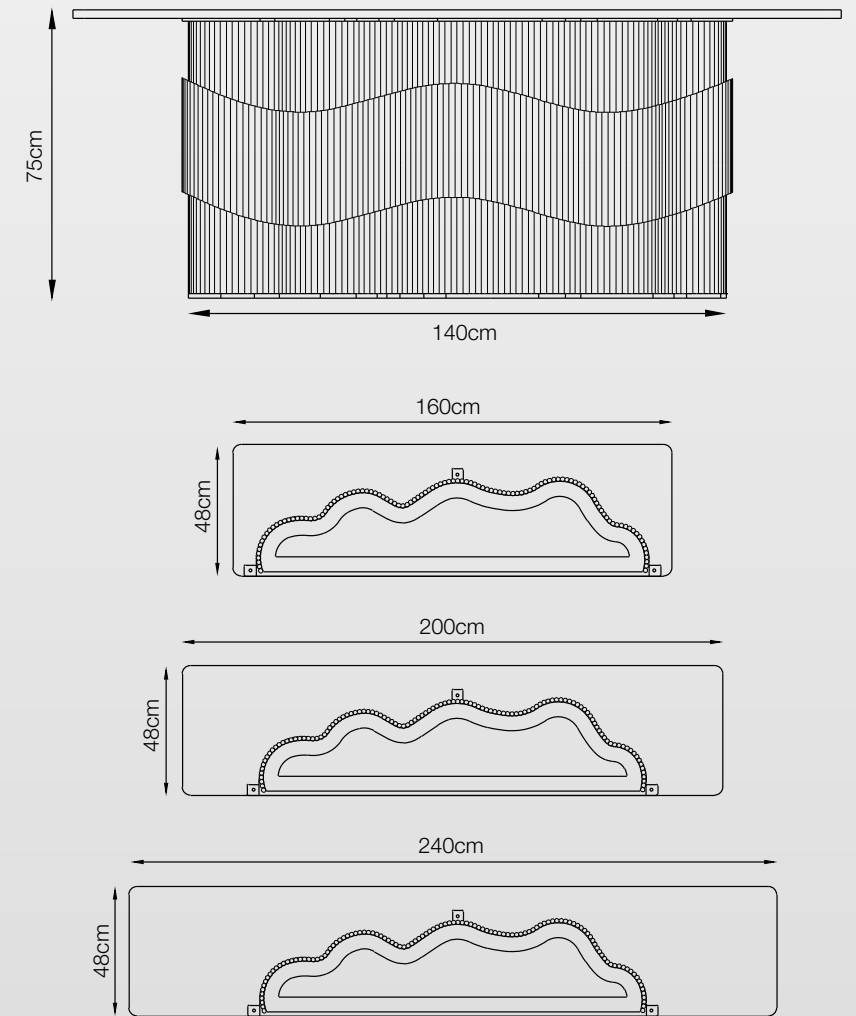

Data Sheet

SPECIFICATION

Bottom

- Solid MS 1.5mm thickness round tube frame with 349 strips mounted on 12 mm MS plate.
- Platinum Gray Metallic Paint Coated base.
- SS hardware for all fittings.

Top

- 6mm Italian Ceramic for refined aesthetics.
- 18mm HDHMR backing for durability.
- Soft Rectangle Shape top for perfect ergonomics.