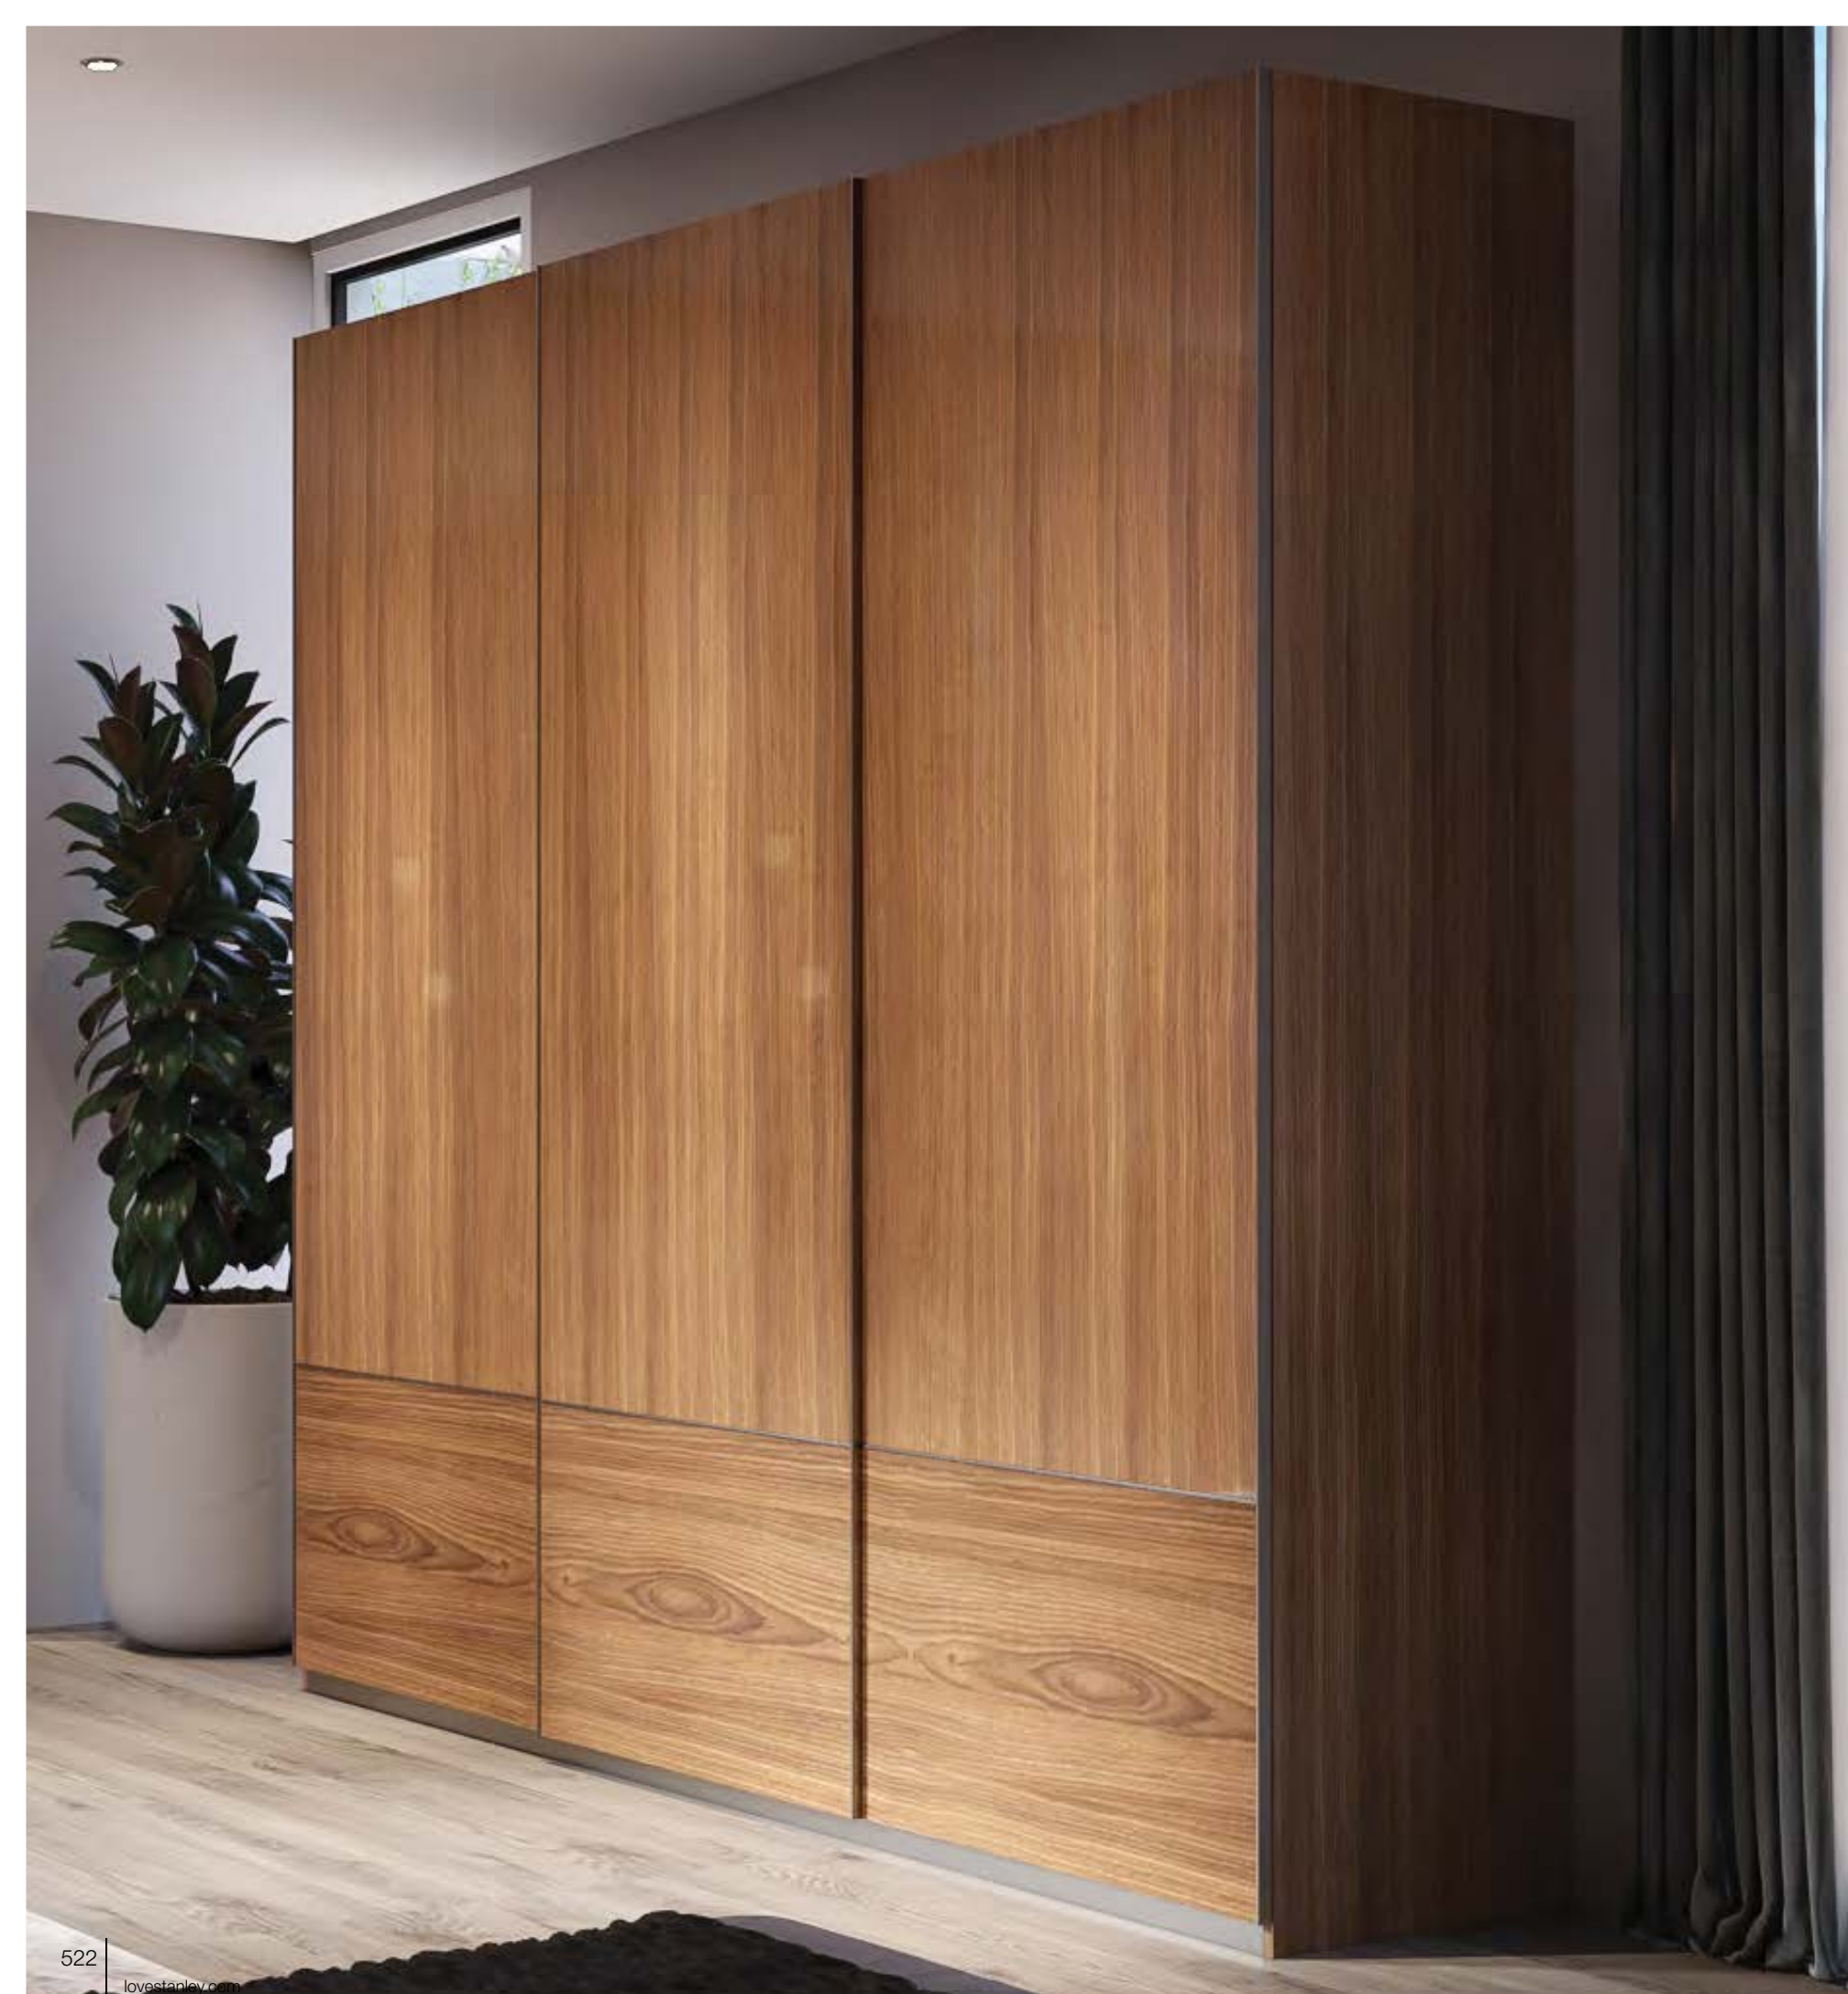

Diana
Wardrobe & glass closet

Diana
Entertainment center with glass display unit

Diana
Shoe rack

Diana
Vanity unit

BEAUTIFUL LIVING COLLECTION
Hestia

Shown here is Bianco Grey Carrara marble, brushed stainless steel, Fluted glass and deep matte American Walnut.