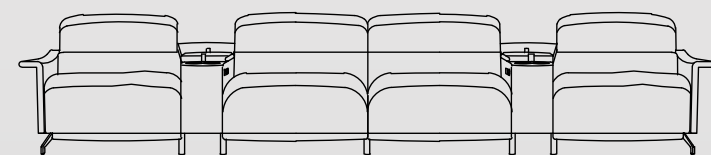

1STR + CON + 1STR + CON + 1STR

TW - 136" / TW - 345.5cm