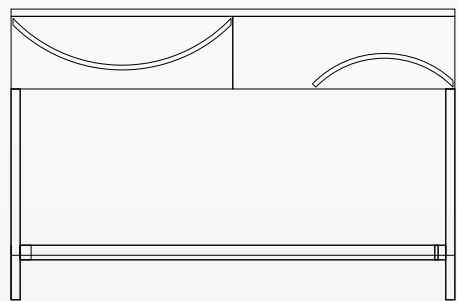

CONSOLE

W - 1200mm, D - 470mm, H - 900mm

Front Elevation