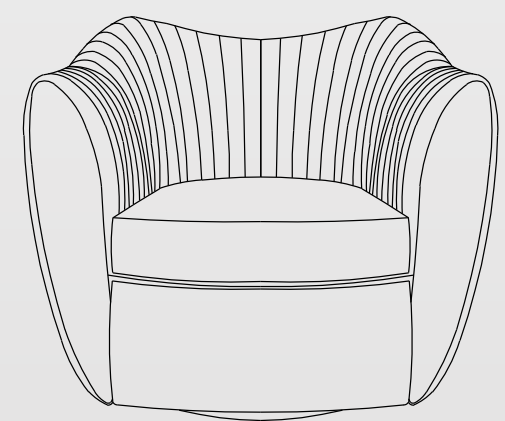

DUKE

Armchair Collection

Data Sheet

1. Total height - 30.5" (77cm)
2. Arm rest height - 26" (66cm)
3. Seat height - 17" (43cm)
4. Seat depth - 21.5" (55cm)
5. Total depth - 32" (81cm)
6. Total Width - 35" (89cm)
7. Inside Seat Width - 22" (56cm)

UPHOLSTERY OPTION :

- Scandinavia Max / Euro Nappa / Toscana Nova / Peach Melba
  Cashmere

LEG OPTION :

- Swivel Base Powder Coated

CONFIGURATION :

- 1 Seater