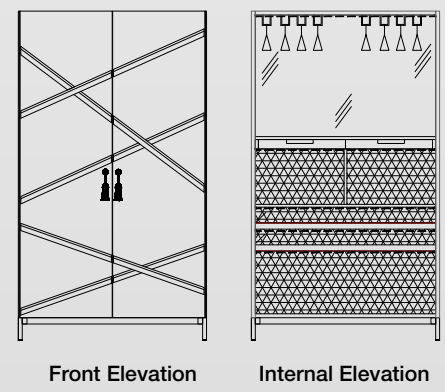

FULL BAR UNIT
W - 1200mm, D - 540mm, H - 2100mm