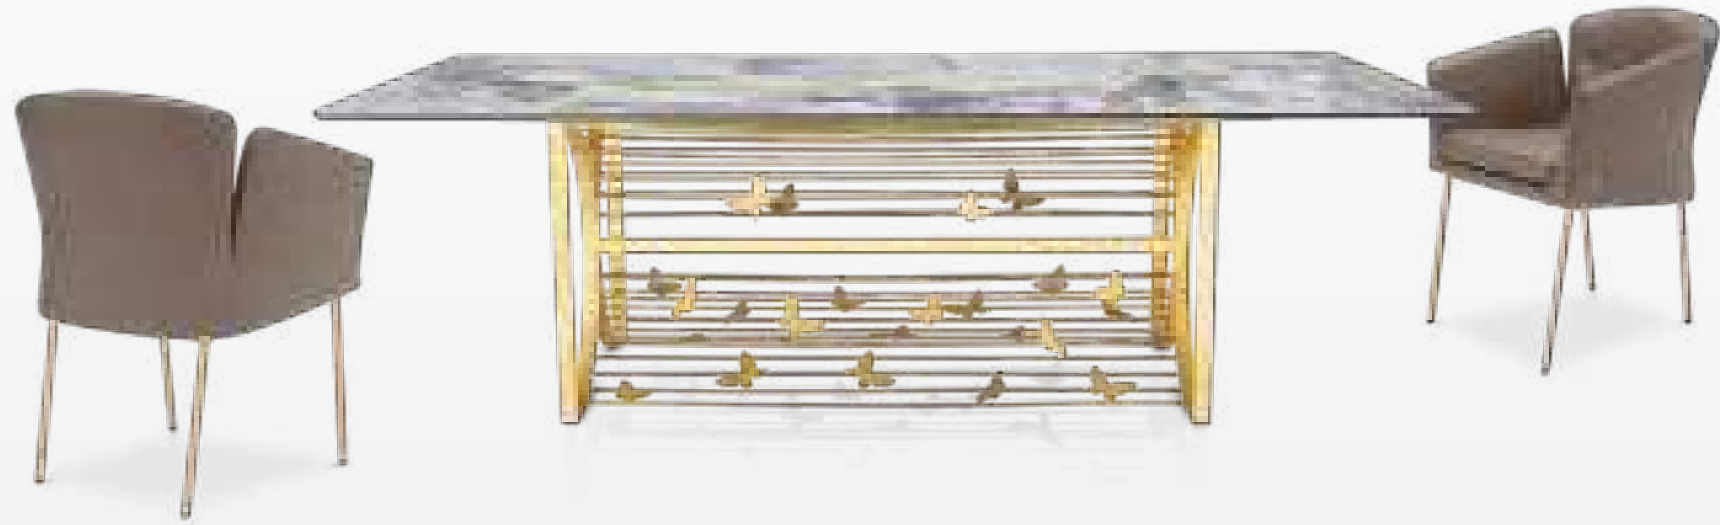

SPECIFICATION

Bottom

- Very contemporary looking design.
- Veneer covered mild steel pipe with metallic painted wings.
- Stainless steel hardware fittings

Top

- 6mm Italian Ceramic for refined aesthetics.
- 10mm Glass backing for durability.
- Soft Rectangle Shape top for perfect ergonomics.