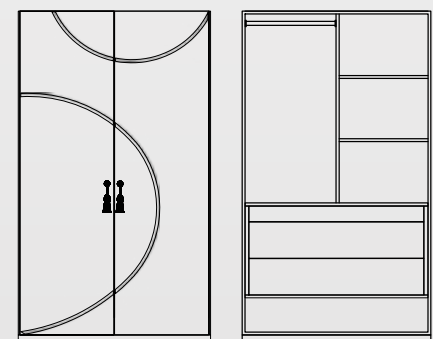

Side Section

Mirror Round
W - 750mm, H - 750mm

Front View

Trosa Wardrobe - His
W - 1200mm, H - 2100mm, D - 625mm

Front View

Internal

Side Section

Trosa Wardrobe - Her
W - 1200mm, H - 2100mm, D - 625mm

FULL BAR UNIT
W - 1200mm, D - 540mm, H - 2100mm

SLIDING WARDROBE
W - 2400mm, D - 675mm, H - 2400mm

Front Elevation

Internal Elevation

HER & HIS WARDROBE
W - 1200mm, D - 625mm, H - 2100mm

Her Front Elevation Her Internal Elevation