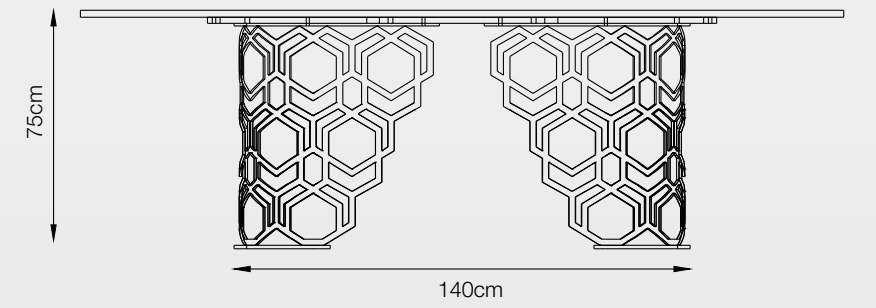

SPECIFICATION

Bottom

- Solid SS 4mm & 8mm SS base.
- PVD coating in brass shade Mirror finish.
- Intricate honeycomb design.
- SS hardware for all fittings.

Top

- 6mm Italian Ceramic for refined aesthetics.
- 10mm Glass backing for durability.
- Pear / Soft Rectangle Shape top for perfect ergonomics.