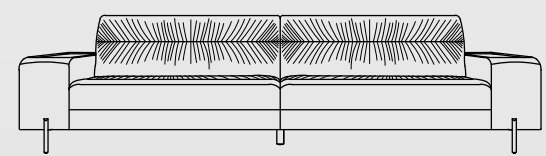

4 STR

TW - 117" / ISW - 89"
TW - 297cm / ISW - 226cm