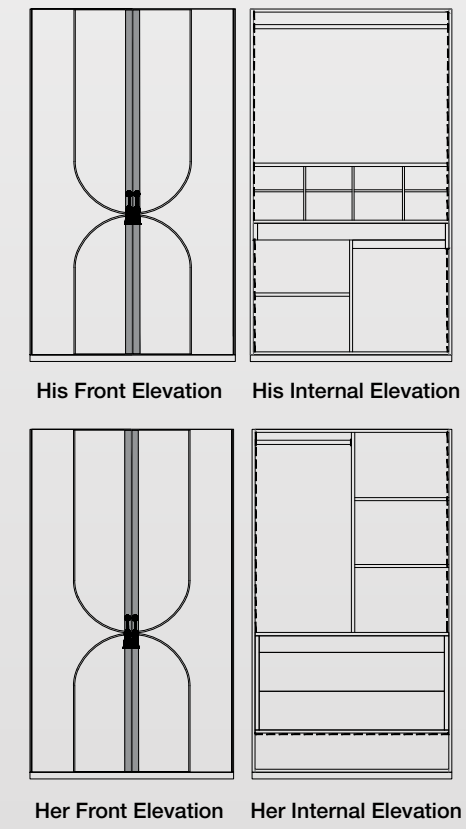

HIS & HER WARDROBE
W - 1200mm, D - 625mm, H - 2100mm