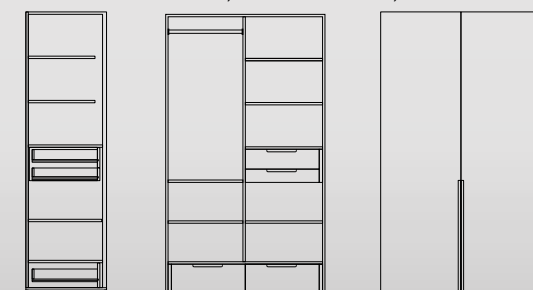

Front View

Side Section

Trosa Bed-Side Table

W - 600/800mm, H - 465mm, D - 470mm

Side Section

Front View

Trosa - Dresser Large
W - 1800mm, H - 870mm, D - 470mm

Front View

Side Section

Mirror Round
W - 750mm, H - 750mm

Front View

Trosa Wardrobe - His
W - 1200mm, H - 2100mm, D - 625mm

Front View

Internal

Side Section

Trosa Wardrobe - Her
W - 1200mm, H - 2100mm, D - 625mm

Side Section

Internal

Front View

Trosa Accessories Wardrobe
W - 1200mm, H - 2100mm, D - 625mm

Side Section

Internal

Front View

Trosa Bedroom Pantry
W - 1200mm, H - 2100mm, D - 625mm