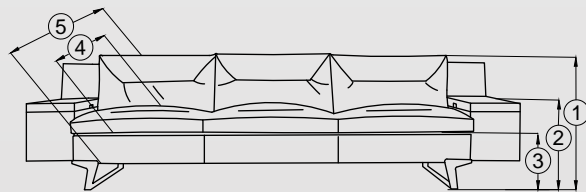

Data Sheet

3 STR

TW - 92" / ISW - 65.5"

TW - 233cm / ISW - 166cm

4 STR

TW - 124" / ISW - 97.5"

TW - 315cm / ISW - 247.5cm

1. Total height - 32" (81cm)

2. Arm rest height - 14" (35.5cm)

3. Seat height - 18.5" (47cm)

4. Seat depth - 23" (58cm)

5. Total depth - 35" (89cm)

KEY HIGHLIGHTS :

- Trendy design with sleek back
- Walnut veneer storage box armrest with usb / laptop charging point inside
- Relax fit look with scandinavian goose-down seating for endless comfort
- 8 mm SS 304 veneer covered leg
- Mild steel inbuilt frame support makes the sofa very sturdy and strong with no center support
- High-density foam for long and better usability and comfort