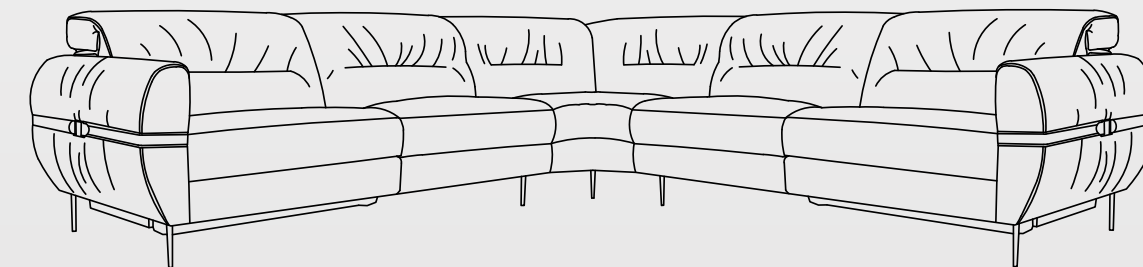

EVA U-CORNER

Data Sheet

Motion Collection

SOFA 3 SA MEASUREMENT

1. Total height - 33.4" (85cm)
2. Arm rest height - 27.1" (69cm)
3. Seat height - 19" (48cm)
4. Seat depth - 21" (53cm)
5. Total depth - 40.5" (103cm)

TW

129" x 129" / 328cm x 328cm

KEY HIGHLIGHTS :

- Double motor mechanism with both head and foot rest motion
- Japanese high-density foam for endless comfort
- SS 304 solid PVD coated leg
- Trendy belt design arm with saddlery leather and peach melba combination for a rich look
- High-density foam for long and better usability and Comfort.

UPHOLSTERY OPTION :

- Scandinavia Max / Euro Nappa / Toscana Nova / Cashmere / Peach Melba / Morocco

LEG OPTION :

- PVD Brass / SS Mirror

CONFIGURATION :

- 3 SA + U-Corner + 3 SA