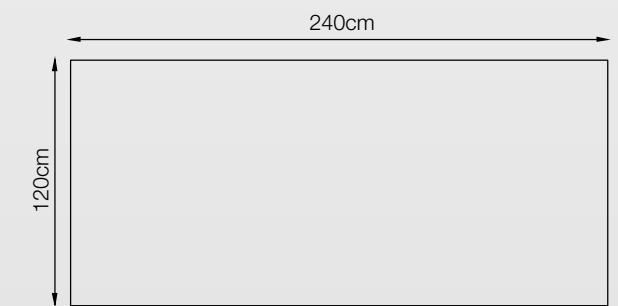

SPECIFICATION

- Solid Engineered wood construction for higher strength
- Mother of Pearl and Wood in Wood Inlay
- High Glossy finish for Luxury look.
- Classy Leg design makes the table Sleaker in Look and stronger and Stabile in construction