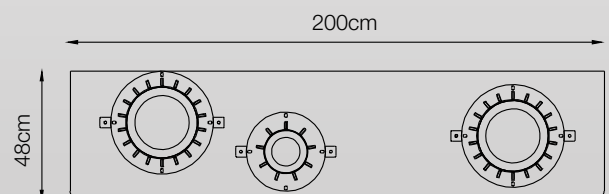

SPECIFICATION

Bottom

- Solid SS 4mm thickness round tube frame with 45 strips.
- PVD Coating in Brass shade with matt & mirror.
- SS hardware for all fittings.

Top

- 6mm Italian Ceramic for refined aesthetics.
- 18mm HDHMR backing for durability.
- Soft Rectangle Shape top for perfect ergonomics.