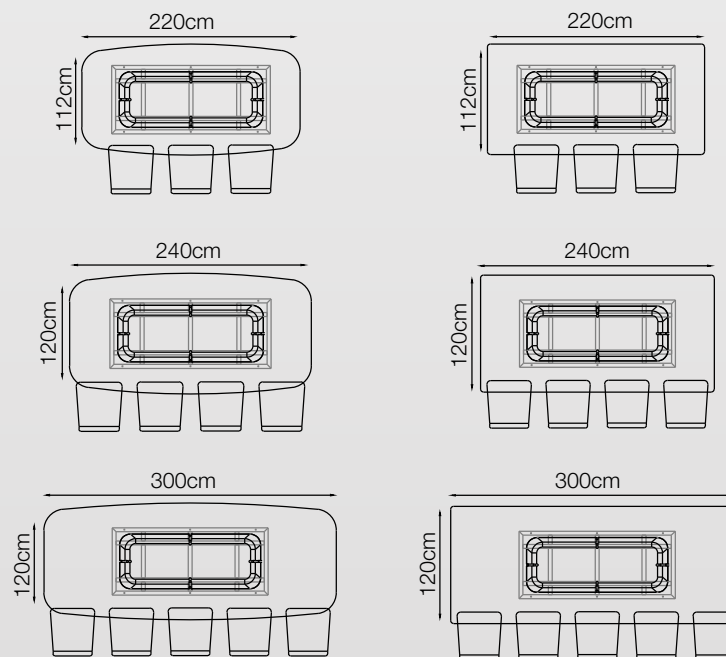

SPECIFICATION

Bottom

- Choice of Upholstery with Metal Strip insert.
- Solid Frame construction with Canadian pine wood.
- SS hardware for all fittings.

Top

- 6mm Italian Ceramic for refined aesthetics.
- 10mm Glass backing for durability.
- Pear / Soft Rectangle Shape top for perfect ergonomics.