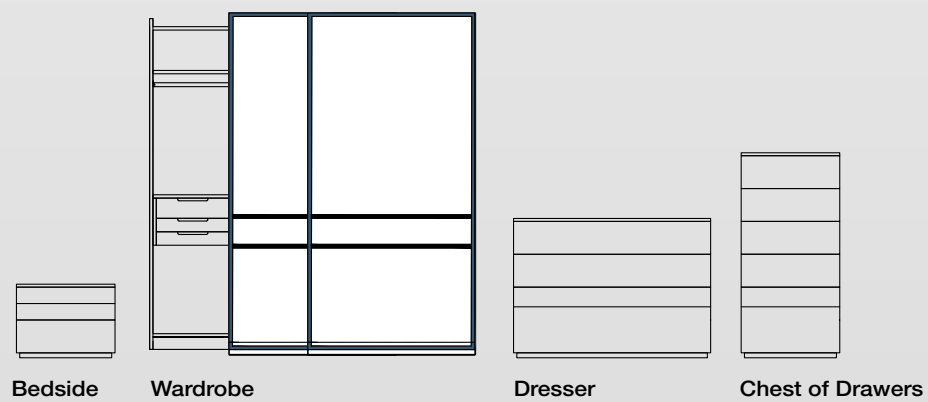

Hilton Series

Bedside Table

W - 600mm, D - 470mm, H - 450mm

Wardrobe

W - 2400mm, D - 675mm, H - 2400mm

Dresser

W - 1200mm, D - 470mm, H - 1050mm

Chest of Drawer

W - 600mm, D - 470mm, H - 1350mm