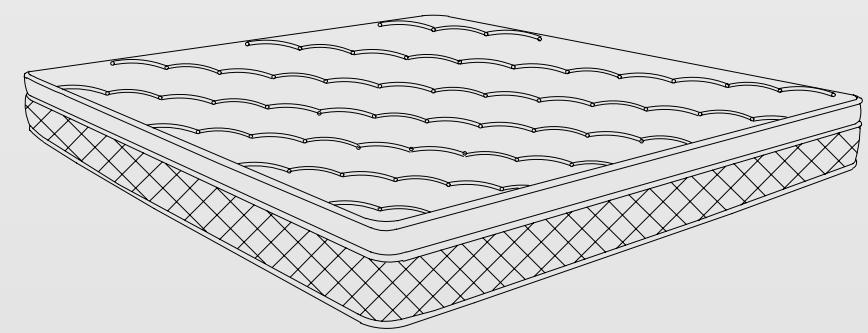

IDEAL LUX GOLD LINE 12" KING
L -78" x W -72" x H -12"

IDEAL LUX GOLD LINE 12" QUEEN
L -78" x W -60" x H -12"

BED OF DREAMS

Enhanced dynamic support

The *BO@* superior construction and dynamic nature of spring systems can contour all your movements at night. The *BO@* spring system adjusts itself to weight and shape of your body. It moves as you move. It conforms to your contours, providing continuous dynamic support along every point of your body.