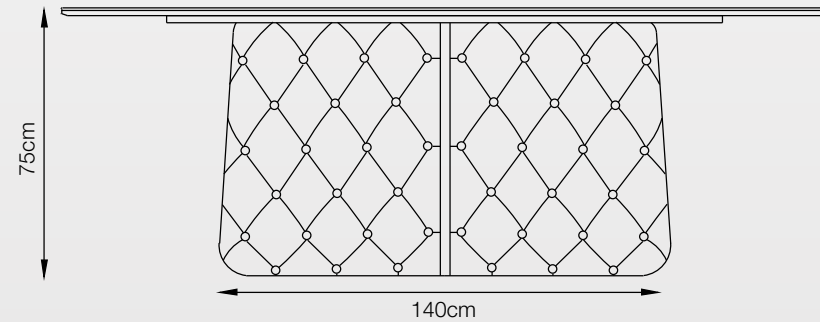

SPECIFICATION

Bottom

- Choice of Upholstery with Metal Strip insert.
- Solid Frame construction with Canadian pine wood.
- SS hardware for all fittings.

Top

- 6mm Italian Ceramic for refined aesthetics.
- 10mm Glass backing for durability.
- Pear / Soft Rectangle Shape top for perfect ergonomics.