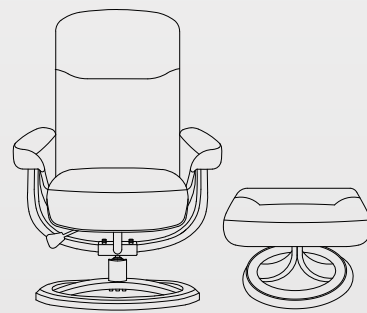

R Base

1. Total height - 44.25"(112.5cm)
2. Total width - 32.5"(82.5cm)
3. Total depth - 31"(78.5cm)
4. Seat height - 18.5"(47cm)
5. Seat depth - 16.5"(42cm)
6. Seat width - 20"(51cm)
7. Arm rest Height - 23"(58.5cm)
8. Leg Height - 10.5"(26.5cm)

Before Recline - 31"(78.5cm)
After Recline - 46.25"(117.5cm)

W 20.5" x D 18" x H 17.75"
W 52cm x D 45.5cm x H 45cm
Leg Height - 12.5"(31.5cm)