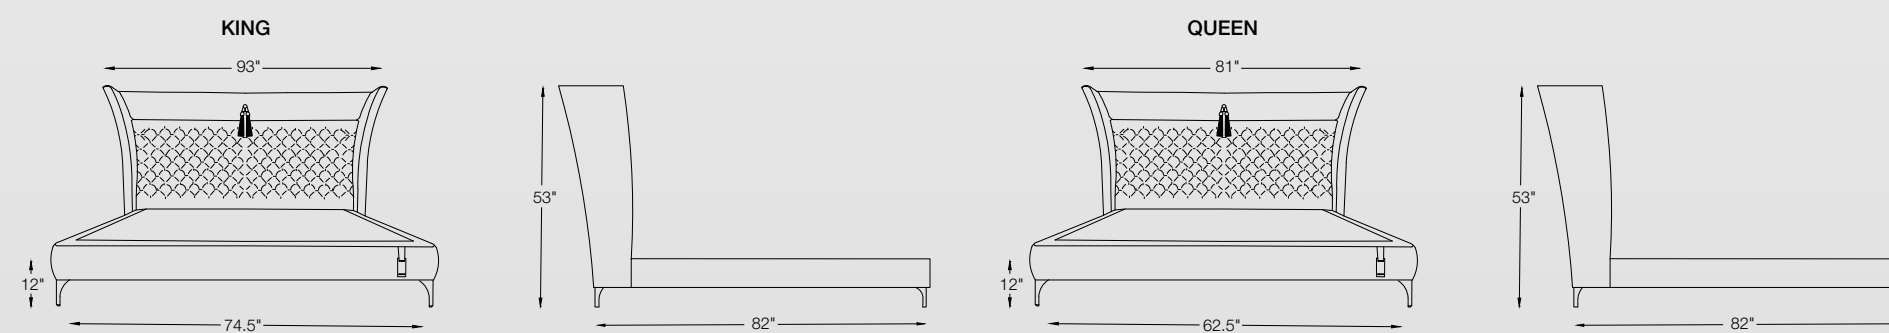

BLISSFULLY EVER AFTER
Bedding Collection

Data Sheet