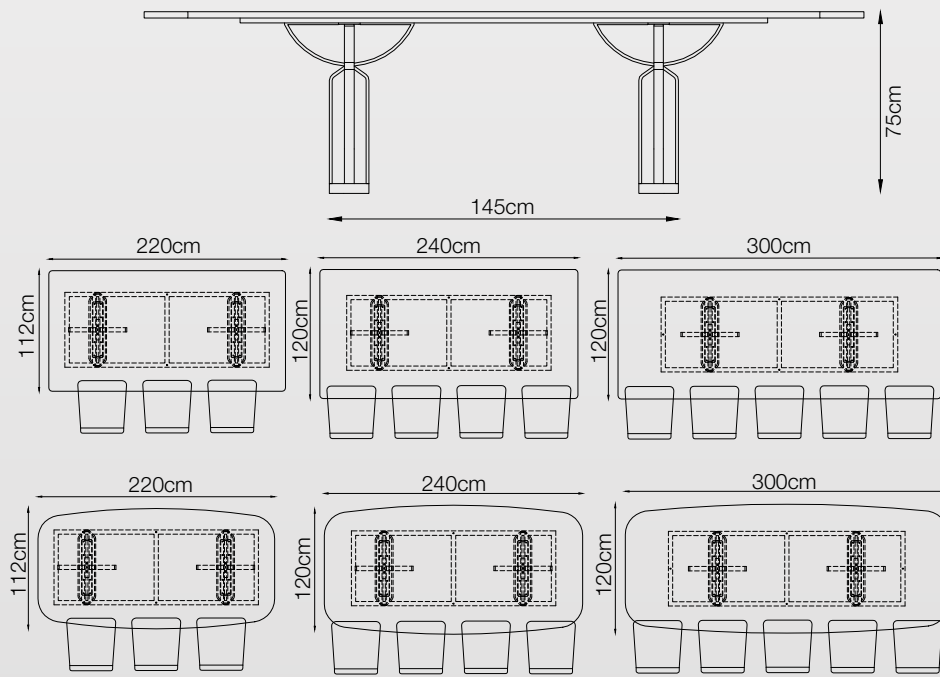

SPECIFICATION

Bottom

- 12 mm solid SS bar leg design.
- Leather with quilting cladded inside.
- PVD brass coated base.
- Jewel hanging with saddlery leather.
- SS Hardware for all fittings.

Top

- 6mm italian ceramic for refined aesthetics.
- 10mm Glass backing for durability.
- Pear / Soft rectangle shape top for perfect ergonomics