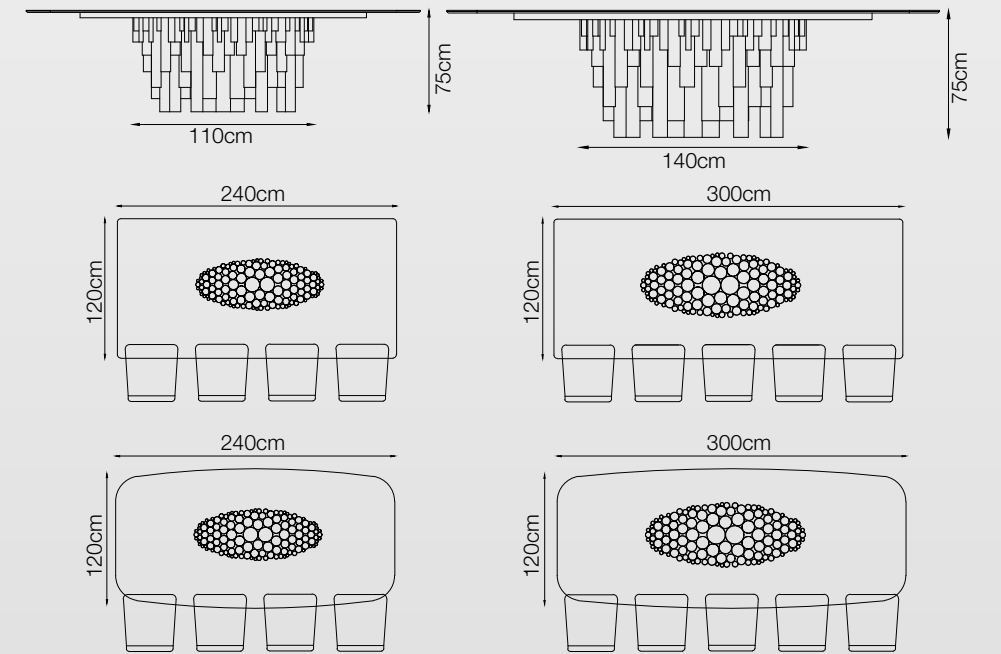

SPECIFICATION

Bottom

- Mild steel pipes of different dia with unique design
- Metallic grey paint coating.
- Nylon foot for floor safety.
- SS hardware for all fittings.

Top

- 6mm italian ceramic for refined aesthetics.
- 10mm Glass backing for durability.
- Pear / Soft rectangle shape top for perfect ergonomics