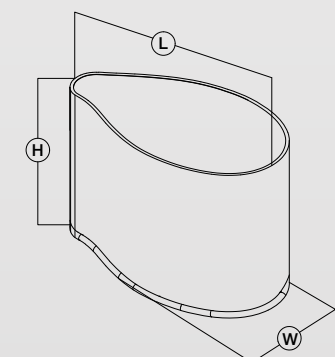

L 33" x W 21.25" x H 21"
L 84cm x W 54cm x H 53cm

Benzer
Coffee Table Collections

Data Sheet