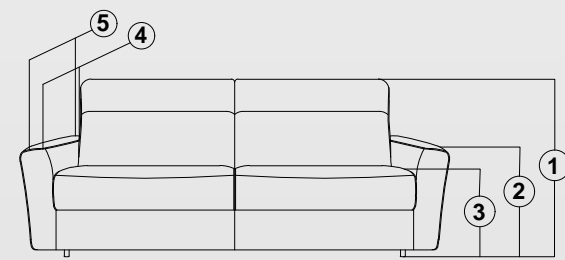

CONARAD

Sofa Cum Bed Collection

Data Sheet