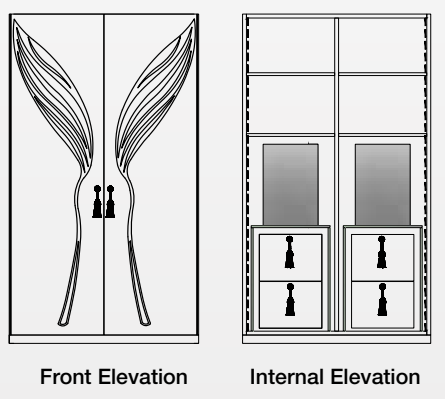

SAFE UNIT
W - 1200mm, D - 600mm, H - 2100mm

STORAGE UNIT
W - 1200mm, D - 600mm, H - 2100mm