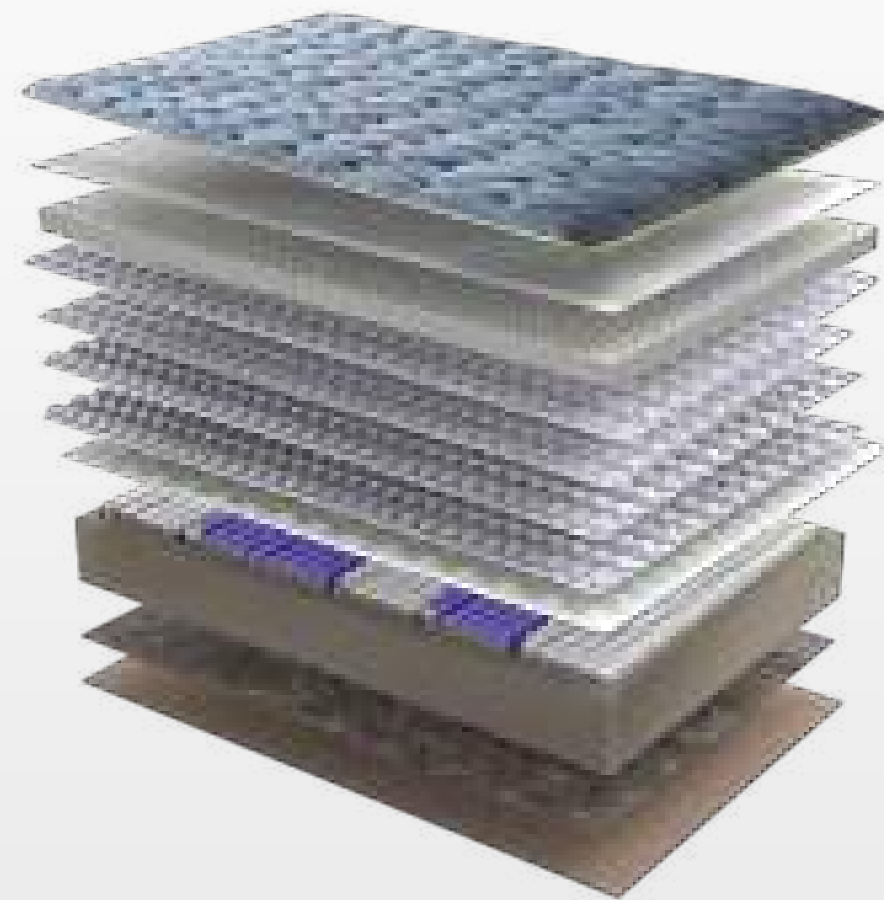

- Combed satin polyester belgium netted fabric
- Satin polyester wadding 10mm
- 100% Natural 1 inch latex for friendly comfort
- 20mm mini micro coils for total support
- 20mm mini micro coils for total support
- 38mm micro pocketed coils for comfort support
- 38mm micro pocketed coils for comfort support
- Convoluted form for reducing the pressure points
- Five zone wrapped high tensile springs for hip & lumbar support
- 10mm cotton felt insulator
- 40d high density base foam for grip & durability