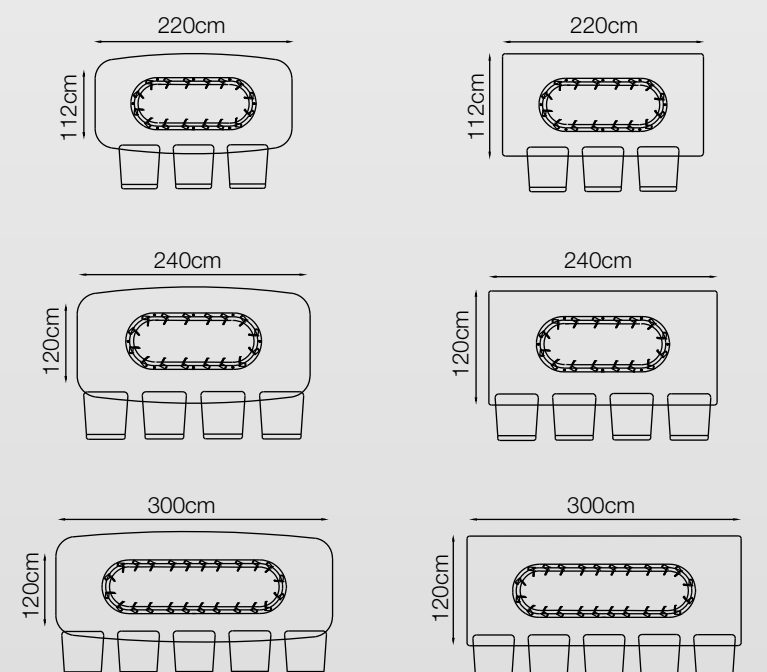

SPECIFICATION

Bottom

- Solid SS 8mm & 10mm thick base Plate.
- PVD coating in Brass shade Mirror finish.
- Intricate hexagonal weave design.
- SS hardware for all fittings.

Top

- 6mm Italian Ceramic for refined aesthetics.
- 10mm Glass backing for durability.
- Pear / Soft Rectangle Shape top for perfect ergonomics.