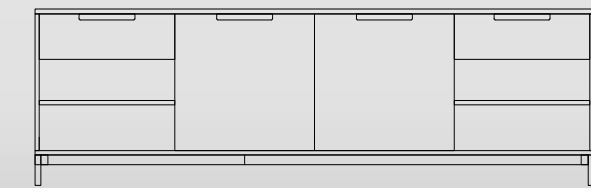

Front View

Wall Mounted Mirror, Lights & Storage
W - 1050mm, H - 1300mm & W - 300mm, H - 1300mm, D - 160mm

Front View

Side Section

Vanity Unit 8ft - Metal to Floor
W - 2400mm, H - 725mm, D - 550mm

Front View

Vanity Unit 6ft - Metal to Floor

W - 1800mm, H - 725mm, D - 550mm

Wall Mounted Mirror & Storage

W - 700mm, H - 1300mm & W - 300mm, H - 1300mm, D - 160mm

Boss Table Desk Elevation

W - 2286mm, H - 750mm, D - 1100mm