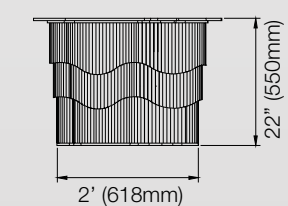

SIDE TABLE SIDE VIEW