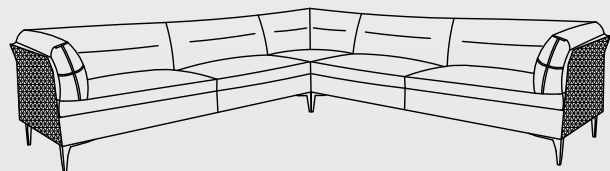

4 STR + CNR + 4 STR

TW - 126"x126" / ISW - 104"x104"

TW - 320cmx320cm / ISW - 264cmx264cm

1. Total height - 33.5" (85cm)

2. Arm rest height - 33.5" (85cm)

3. Seat height - 19" (48cm)

4. Seat depth - 22" (56cm)

5. Total depth - 35.5" (90cm)

KEY HIGHLIGHTS :

- Elegant design with Sleek Arm & Back
- Relax fit look with Scandinavian goose-down seating for boundless comfort
- Peach Melba Leather Arm with Rope quilt design
- 3 mm SS 304 leg with Satin Finish
- Mild Steel inbuilt frame support makes the sofa very sturdy and strong with no center support
- High-density foam for long and better usability and comfort.

UPHOLSTERY OPTION :

- Scandinavia Max / Euro Nappa / Toscana Nova
  Cashmere / Peach Melba / Morocco

LEG OPTION :

- PVD Brass / SS Mirror / SS Satin

CONFIGURATION :

- 4 Corner 4