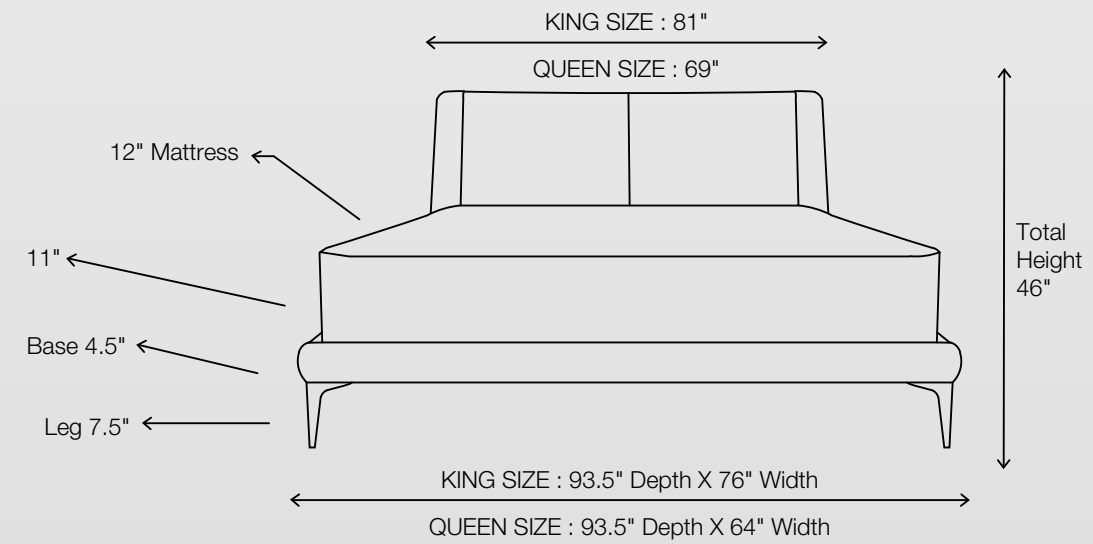

JUPITER

Bedding Collection

Data Sheet