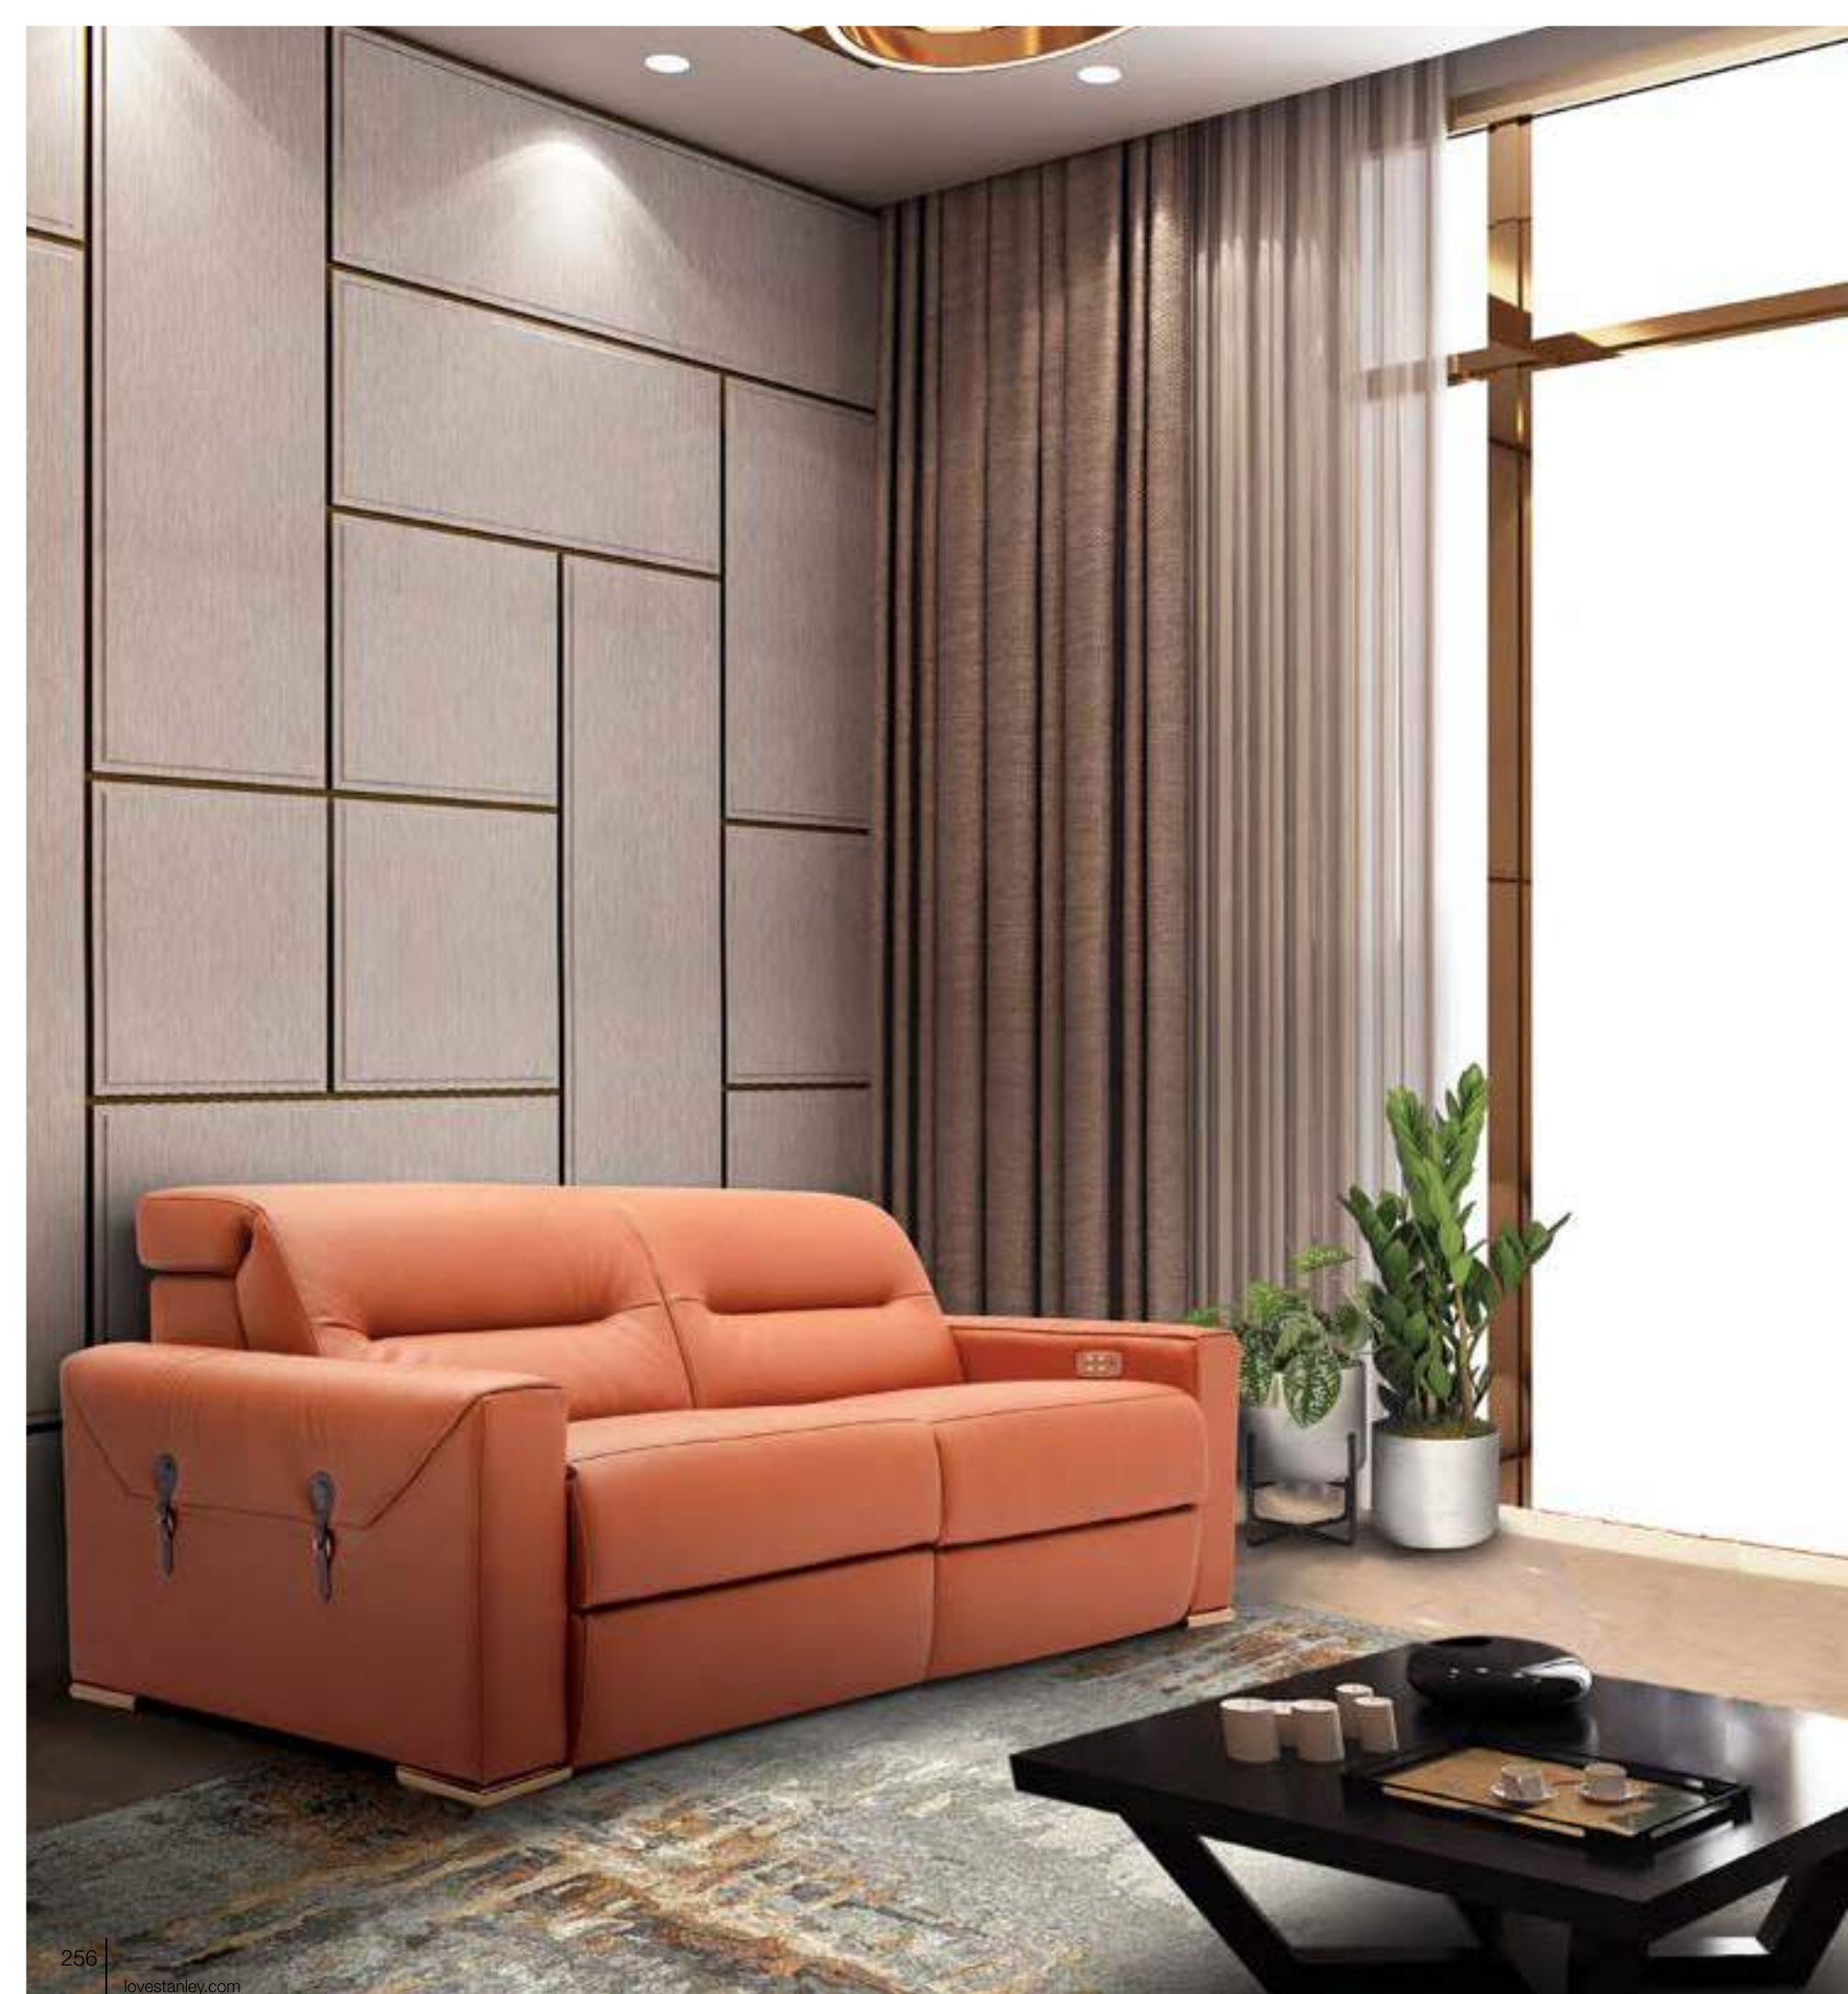

EVITA

Motion Collection