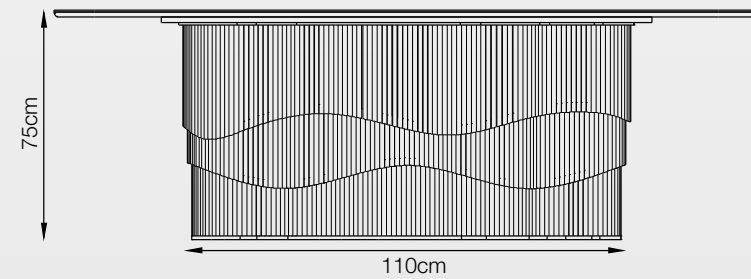

SPECIFICATION

Bottom

- Solid SS 1.5mm thickness round tube frame with 698 pipes mounted on 10mm SS plate.
- PVD coating in brass shade mirror finish.
- SS hardware for all fittings.

Top

- 6mm Italian Ceramic for refined aesthetics.
- 10mm Glass backing for durability.
- Pear / Soft Rectangle Shape top for perfect ergonomics.