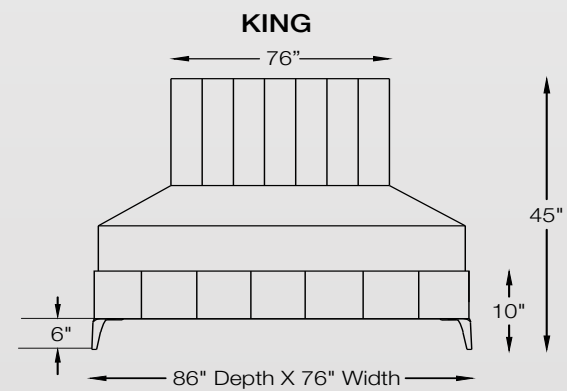

MERCURY
Bedding Collection

Data Sheet