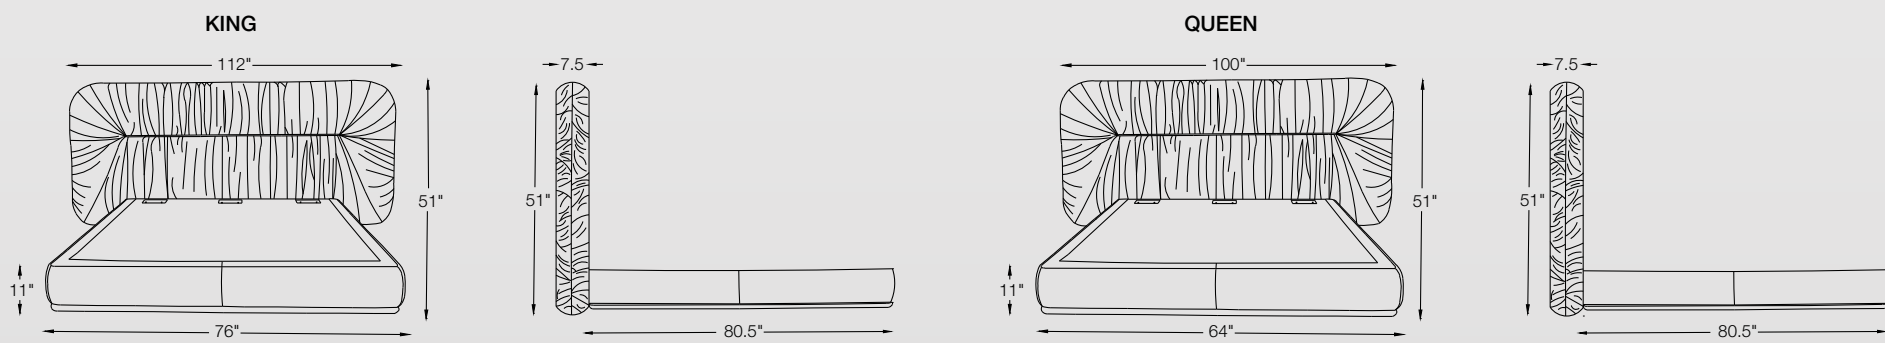

GRAND NEPOLEON

Bedding Collection

Data Sheet