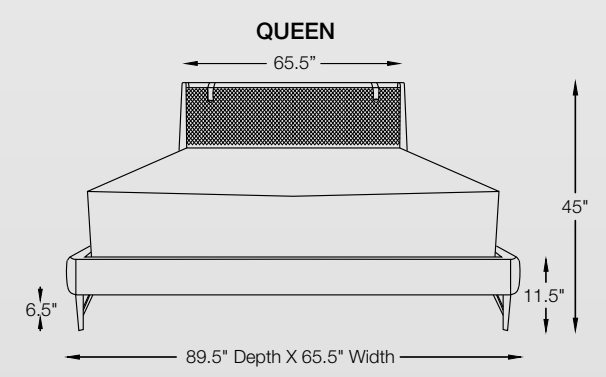

VENUS

Bedding Collection

Data Sheet