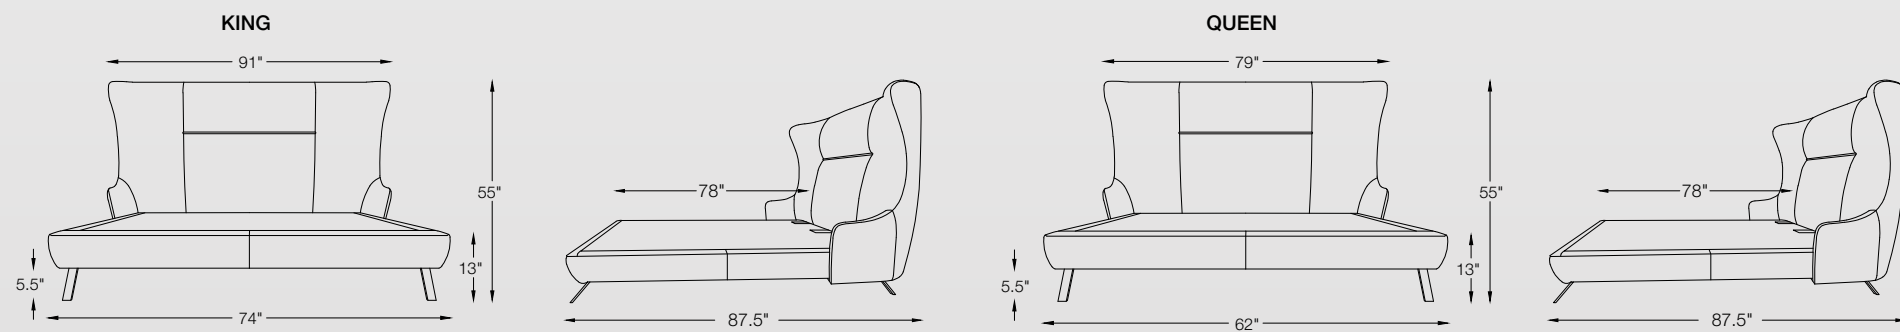

TUXEDO

Bedding Collection

Data Sheet