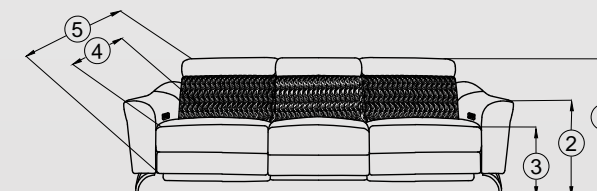

1. Total height - 35.5" (90cm)

2. Arm rest height - 24" (61cm)

3. Seat height - 19.5" (50cm)

4. Seat depth - 21.5" (55cm)

5. Total depth - 42.5" (108cm)

KEY HIGHLIGHTS :

- Elegant design with Stylish Quilting Design on Back and Arm.
- Curvy Leg Design with 4mm SS 304 PVD Coated
- Finger Touch sensor mechanism for Middle seat in 3 Seater
- 3 Seater with 3 Recliners.
- Memory foam in seat and back for exceptional comfort.
- High-density foam for long and better usability and comfort

Upholstery Option :

- Scandinavia Max / Euro Nappa / Toscana Nova / Peach - Melba / New Orlando / Cashmere

Leg Option :

- PVD Brass / SS Mirror / SS Satin

Configuration :

- 3 Seater / 2 Seater