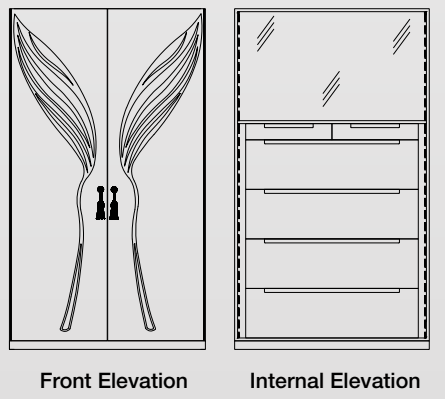

SAFE UNIT
W - 1200mm, D - 600mm, H - 2100mm

STORAGE UNIT
W - 1200mm, D - 600mm, H - 2100mm