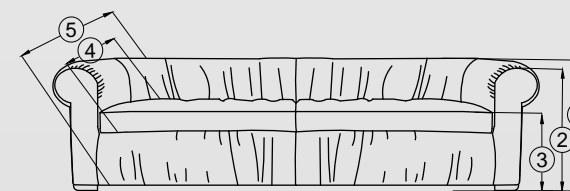

1. Total height - 29" (74cm)

2. Arm rest height - 28" (71cm)

3. Seat height - 18" (46cm)

4. Seat depth - 24" (61cm)

5. Total depth - 40" (102cm)

Data Sheet

KEY HIGHLIGHTS :

- Modern classical design
- Lots of wrinkles make the sofa look cozy with immense comfort
- SS 304 PVD coated base running all around the sofa.
- Stylish cushion contrast matches to sofa
- High-density foam for long and better usability and Comfort.

UPHOLSTERY OPTION :

- Scandinavia Max / Euro Nappa / Toscana Nova
  Cashmere / Peach Melba / Morocco

LEG OPTION :

- PVD Brass / SS Mirror / SS Satin

CONFIGURATION :

- 3 Seater / 2.5 Seater

Sofa cushion color will be selected by the factory on the availability of contrast matching colors.