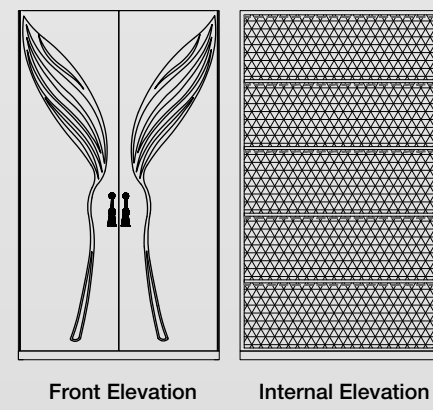

FULL SHELVING UNIT
W - 1200mm, D - 600mm, H - 2100mm