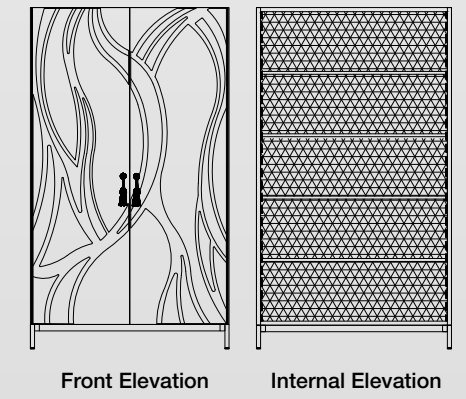

FULL SHELVING UNIT
W - 1200mm, D - 540mm, H - 2100mm