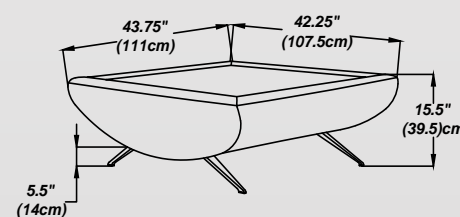

CT

1. TOTAL HEIGHT - 41"(104cm)
2. ARM REST HEIGHT- 23.5"(59.5cm)
3. SEAT HEIGHT - 18.5"(47cm)
4. SEAT DEPTH - 23"(58.5cm)
5. TOTAL DEPTH - 43.5"(110.5cm)
6. LEG HEIGHT - 5.5"(14cm)

KEY HIGHLIGHTS :

- Soft cushion with amazing comfort
- Upper layer memory foam, for enhanced softness
- Bottom layer high-density foam for long hours of seating
- Modular design which can be configured in many sizes
- SS 304 leg with PVD coated

UPHOLSTERY OPTION :

- Toscana Nova / Cashmere / Peach Melba

LEG OPTION :

- SS / PVD Brass / PVD Copper

CONFIGURATION :

- 1 Seater / 2 Seater / 3 Seater / 1SA + Console + 1SA
- Console / CT