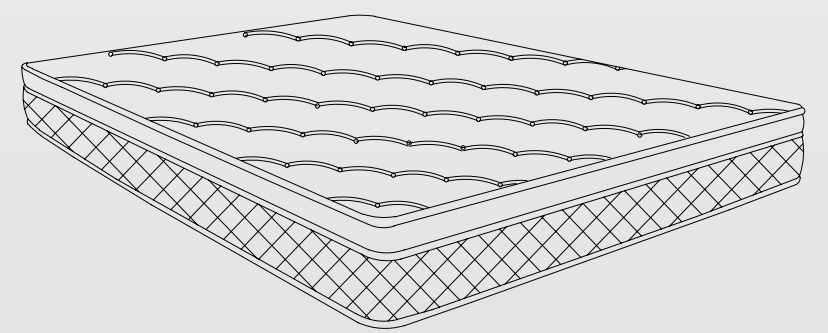

IDEAL LUX GOLD LINE 12" KING
L -78" x W -72" x H -12"

IDEAL LUX GOLD LINE 12" QUEEN
L -78" x W -60" x H -12"

BED OF DREAMS

Enhanced dynamic support

The *BO@* superior construction and dynamic nature of spring systems can contour all your movements at night. The *BO@* spring system adjusts itself to weight and shape of your body. It moves as you move. It conforms to your contours, providing continuous dynamic support along every point of your body.