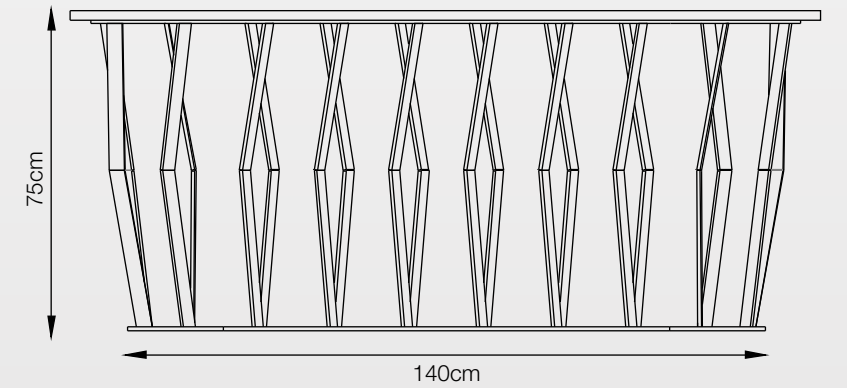

SPECIFICATION

Bottom

- Solid SS 8mm & 10mm thick base Plate.
- PVD coating in Brass shade Mirror finish.
- Intricate hexagonal weave design.
- SS hardware for all fittings.

Top

- 6mm Italian Ceramic for refined aesthetics.
- 10mm Glass backing for durability.
- Pear / Soft Rectangle Shape top for perfect ergonomics.