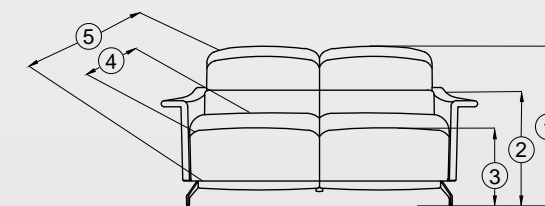

1. TOTAL HEIGHT - 38"(96.5cm)
  2. ARM REST HEIGHT - 25"(63.5cm)
  3. SEAT HEIGHT - 22"(56cm)
  4. SEAT DEPTH - 21.5"(55cm)
  5. TOTAL DEPTH - 45.5"(115.5cm)
2. NOTE: EACH SEAT WIDTH - 30" (76cm)