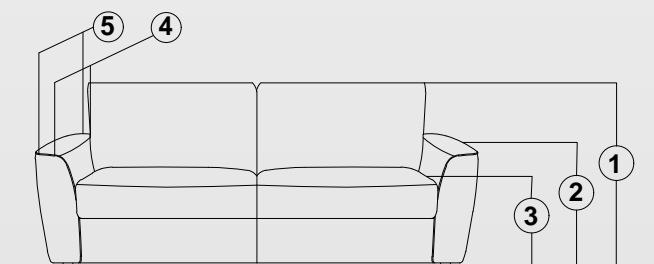

1). TOTAL HEIGHT - 37" (94cm)
2). ARM REST HEIGHT - 24.5" (62cm)
3). SEAT HEIGHT - 19" (48cm)
4). SEAT DEPTH - 23.25" (59cm)
5). TOTAL DEPTH - 40.5" (103cm)