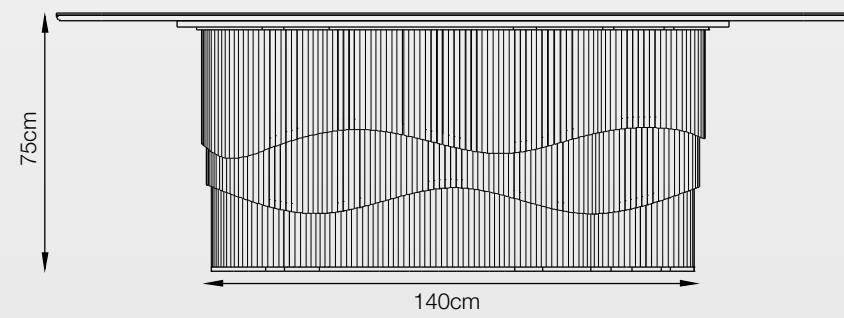

SPECIFICATION

Bottom

- Solid MS 1.5mm thickness round tube frame with 698 pipes mounted on 10mm MS plate.
- Platinum Gray Metallic Paint Coated base.
- SS hardware for all fittings.

Top

- 6mm Italian Ceramic for refined aesthetics.
- 10mm Glass backing for durability.
- Pear / Soft Rectangle Shape top for perfect ergonomics.