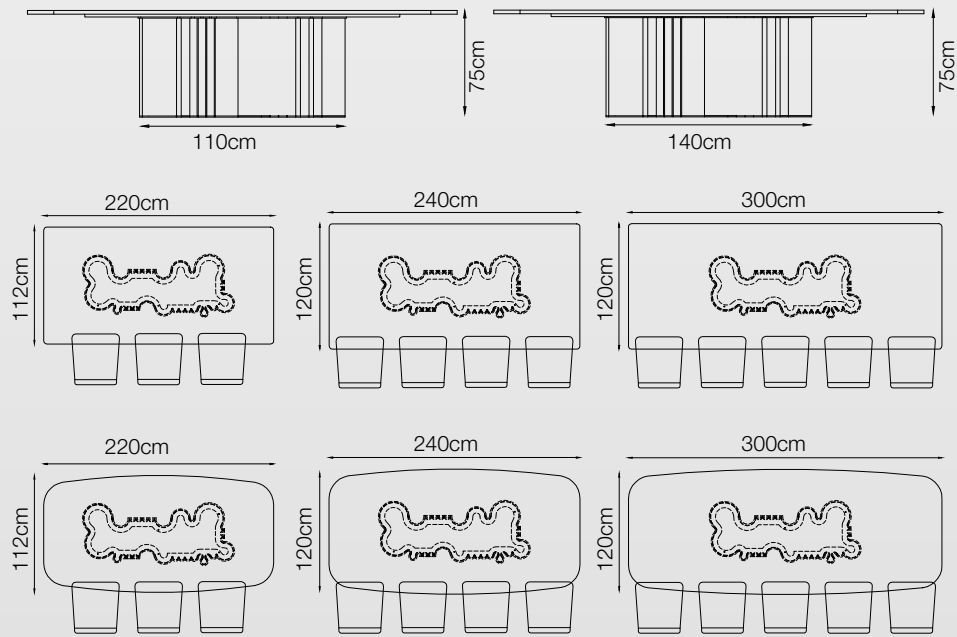

SPECIFICATION

Bottom

- 3 mm SS pipe cut in to shapes to achieve unique design
- 8 mm bottom and top plate for stability.
- PVD Brass coated base.
- Saddlery leather hand weav detailing
- SS hardware for all fittings.

Top

- 6mm italian ceramic for refined aesthetics.
- 10mm Glass backing for durability.
- Pear / Soft Rectangle Shape top for perfect ergonomics.