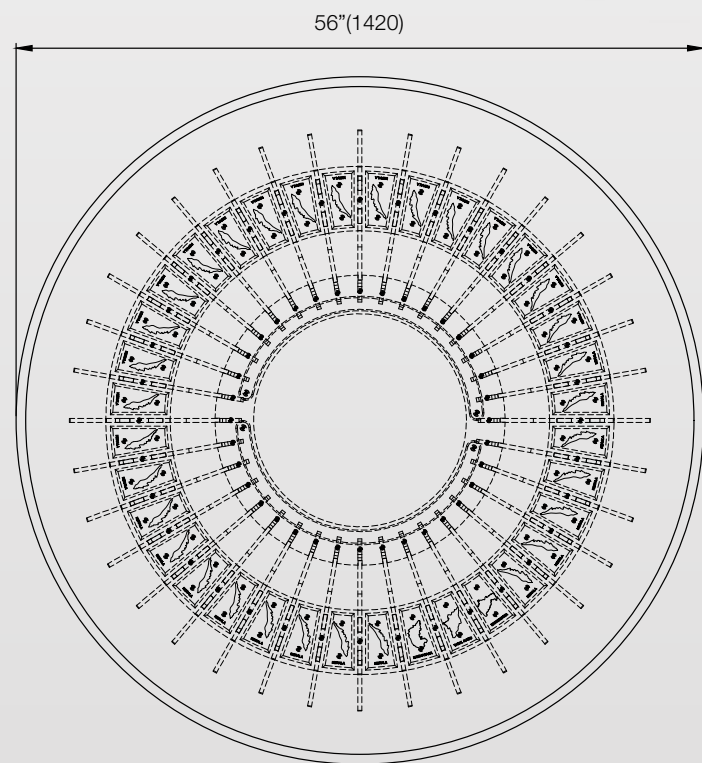

Data Sheet

SPECIAL DIAMOND EDGE GLASS