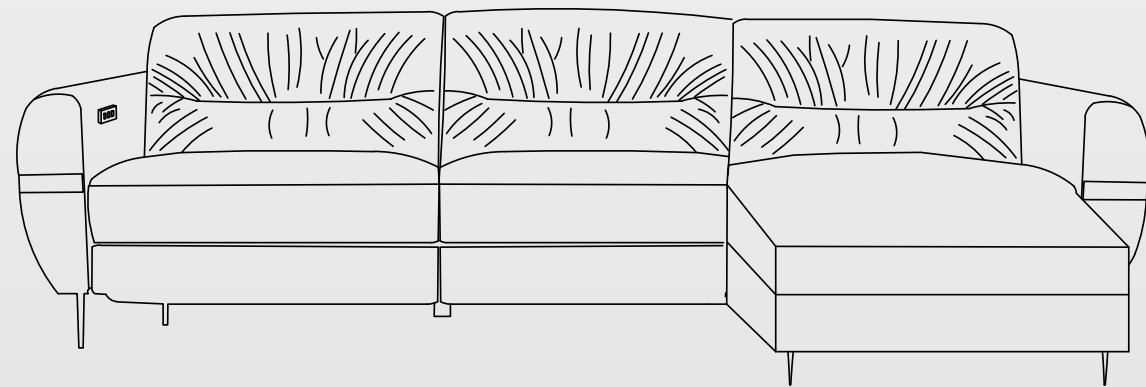

EVA DAYBED

Data Sheet

Motion Collection

3 SA + DAY BED

1. Total height - 33.4" (85cm)
2. Arm rest height - 27.1" (69cm)
3. Seat height - 19" (48cm)
4. Seat depth - 21" (53cm)
5. Total depth - 40.5" (103cm)
6. Total Width - 121" (307.5cm)
7. Inside Seat Width - 105.5" (268cm)

DAY BED MEASUREMENT

1. Day bed total depth - 73" (185cm)
2. Day bed seat depth - 52" (132cm)
3. Day bed inside width - 35" (89cm)
4. Day bed total width - 42.5" (108cm)

KEY HIGHLIGHTS :

- DOUBLE MOTOR mechanism with both head and foot rest motion
- Japanese high-density foam for endless comfort
- SS 304 solid PVD coated leg
- Trendy belt design arm with saddlery leather and peach melba combination for a rich look
- High-density foam for long and better usability and comfort.

UPHOLSTERY OPTION :

- Scandinavia Max / Euro Nappa / Toscana Nova / Cashmere / Peach Melba / Morocco

LEG OPTION :

- PVD brass / SS mirror

CONFIGURATION :

- 3 SA + Day bed