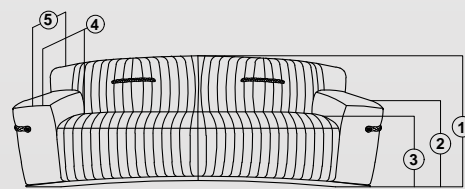

1. Total Height - 35" (89cm)
2. Arm Rest Height - 24.5" (62cm)
3. Seat Height - 19.5" (49.5cm)
4. Seat Depth - 23" (58.5cm)
5. Total Depth - 42" (106.5cm)

KEY HIGHLIGHTS :

- Soft cushion with amazing comfort
- Upper layer memory foam, for enhanced softness
- Bottom layer high-density foam for long hours of seating
- 32 mm SS 304 leg with PVD coated

UPHOLSTERY OPTION :

- Toscana Nova / Peach Melba / Cashmere

LEG OPTION :

- SS / PVD Brass / PVD Copper

CONFIGURATION :

- 3 Seater / 2.5 Seater