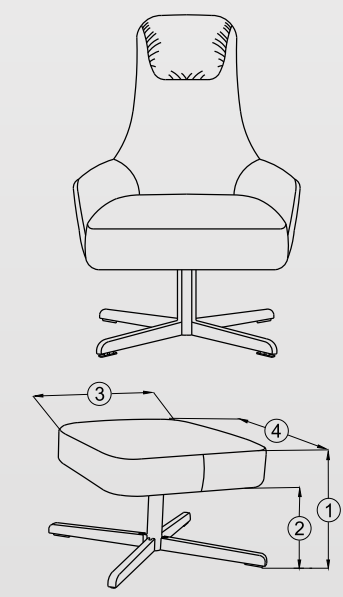

TIA WITH PUFFEE

Armchair Collection

Data Sheet

1. Total height - 43"(109cm)
2. Total width - 28"(71cm)
3. Seat height - 18"(46cm)
4. Seat depth - 21"(53cm)
5. Seat width - 22"(56cm)
6. Rest height - 27"(69cm)
7. Rest width - 21.5"(55cm)
8. Leg height - 11.5"(29cm)

1. 18"(46 cm)
2. 11.5"(29 cm)
3. 21.5" (55 CM)
4. 24.5"(62 CM)

KEY HIGHLIGHTS :

- Sleek look high back chair with comfortable headrest
- High density foam for perfect ergonomics
- Laser cut mild steel leg with walnut wood cladding
- Swivel base and fixed base option for chair

UPHOLSTERY OPTION :

- Scandinavia Max / Euro Nappa / Toscana Nova / Peach Melba / Morocco / Cashmere

LEG OPTION :

- MS Leg With Wood Cladded Dead Matt Finish

CONFIGURATION :

- 1 Seater With Puffee