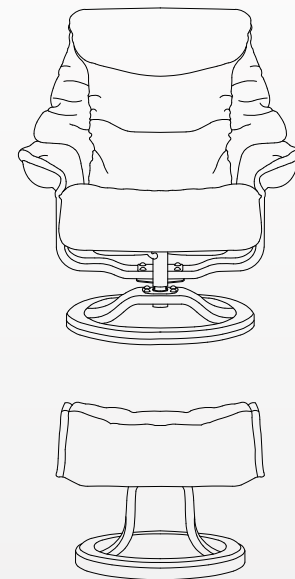

FLAM

Recliner Collection

Data Sheet

1. Total height - 39.5"(100.5cm)
2. Total width - 33"(84cm)
3. Total depth before recline - 30"(76cm)
4. Total depth after recline - 44.5"(113cm)
5. Seat height - 17"(43cm)
6. Seat depth - 18.5"(47cm)
7. Seat width - 20"(51cm)
8. Arm rest Height - 22"(56cm)
9. Leg Height - 12"(30.5cm)

W 20" x D 18" x H 16"

W 51cm x D 46cm x H 40.5cm

Leg Height - 10.5"(26.5cm)

CONFIGURATION :

- 1 Seater with Puffee

Data Sheet