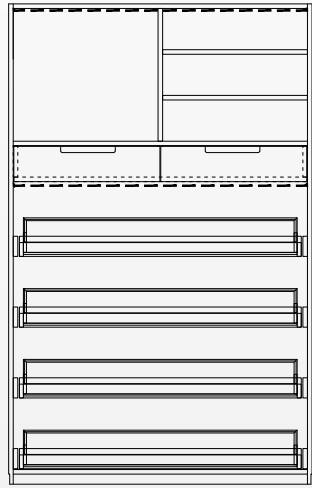

Internal Elevation