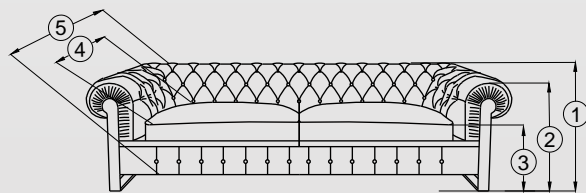

3 STR

TW - 111" / ISW - 84"

TW - 282cm / ISW - 213cm