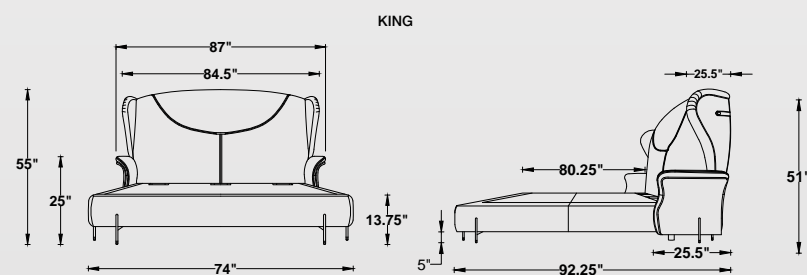

ENIGMA

Bedding Collection

Data Sheet