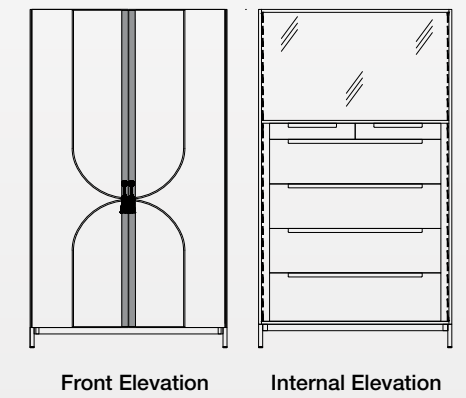

STORAGE UNIT
W - 1200mm, D - 540mm, H - 2100mm