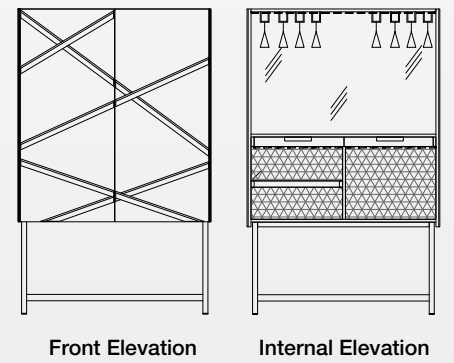

HALF BAR UNIT
W - 1200mm, D - 540mm, H - 1900mm