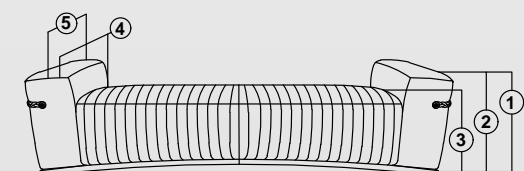

- Toscana Nova / Peach Melba / Cashmere

LEG OPTION :

- SS Matt / SS Mirror / PVD Brass / PVD Copper

CONFIGURATION :

- Day Bed

Daybed Collection
GRAND DERBY

TW FRONT - 99" (251.5CM)

ISW - 72.5" (184CM)