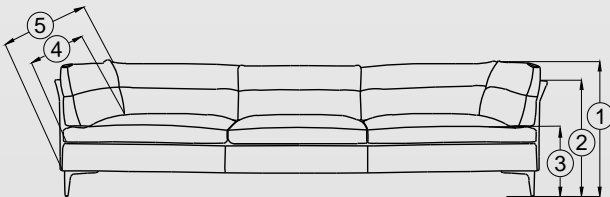

4 STR + CNR + 4 STR

TW - 126"x126" / ISW - 104"x104"

TW - 320cmx320cm / ISW - 264cmx264cm

1. Total height - 33.5" (85cm)

2. Arm rest height - 33.5" (85cm)

3. Seat height - 19" (48cm)

4. Seat depth - 22" (56cm)

5. Total depth - 35.5" (90cm)

KEY HIGHLIGHTS :

- Elegant design with Sleek Arm & Back
- Relax fit look with Scandinavian goose-down seating for boundless comfort
- Peach Melba Leather Arm with Rope quilt design
- 3 mm SS 304 leg with Satin Finish
- Mild Steel inbuilt frame support makes the sofa very sturdy and strong with no center support
- High-density foam for long and better usability and comfort.

UPHOLSTERY OPTION :

- Scandinavia Max / Euro Nappa / Toscana Nova
  Cashmere / Peach Melba / Morocco

LEG OPTION :

- PVD Brass / SS Mirror / SS Satin

CONFIGURATION :

- 4 Corner 4