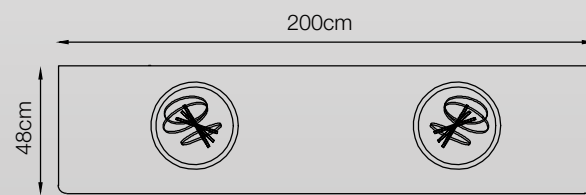

Functional & Elegant

in all things Stanley

STANLEY
Design Attitude

CONSOLE COLLECTIONS

Data Sheet

75cm

SPECIFICATION

Bottom