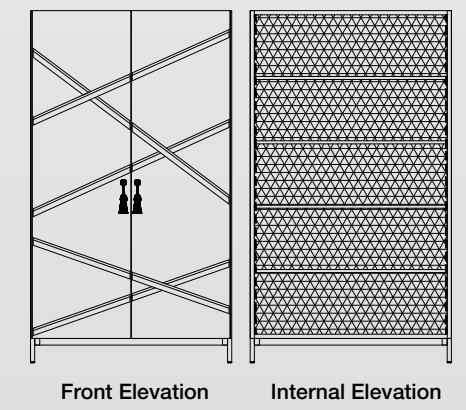

FULL SHELVING UNIT
W - 1200mm, D - 540mm, H - 2100mm