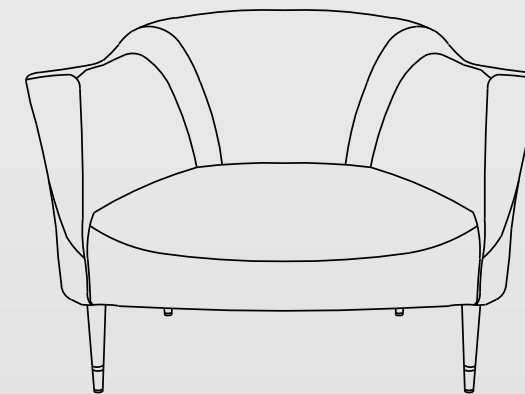

Data Sheet

1. Total height - 28.5" (72cm)
2. Arm rest height - 24.25" (62cm)
3. Seat height - 16.5" (42cm)
4. Seat depth - 21.5" (55cm)
5. Total depth - 36" (91cm)
6. Total Width - 39.5" (100cm)
7. Inside Seat Width - 22" (56cm)