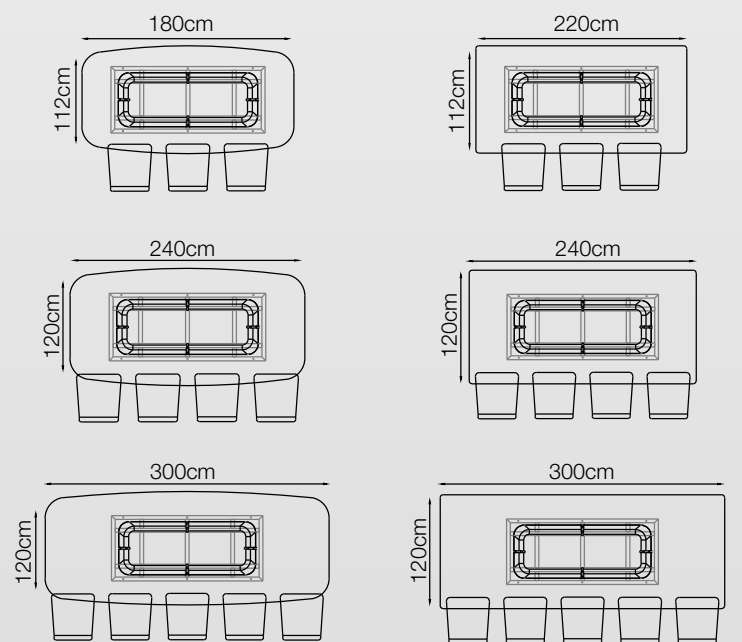

SPECIFICATION

Bottom

- Choice of Upholstery with Metal Strip insert.
- Solid Frame construction with Canadian pine wood.
- SS hardware for all fittings.

Top

- 6mm Italian Ceramic for refined aesthetics.
- 10mm Glass backing for durability.
- Pear / Soft Rectangle Shape top for perfect ergonomics.