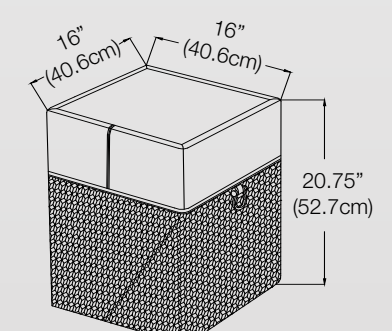

CENTER TABLE

- TOP VIEW
  Dimensions:
  W 4'(1200mm)

- FRONT VIEW
  Dimensions:
  H 12"(320mm) x W 22"(560mm)

SIDE TABLE

- TOP VIEW
  Dimensions:
  W 2.6'(795mm)

- FRONT VIEW
  Dimensions:
  H 18"(450mm) x W 15"(372mm)

SECTION - C