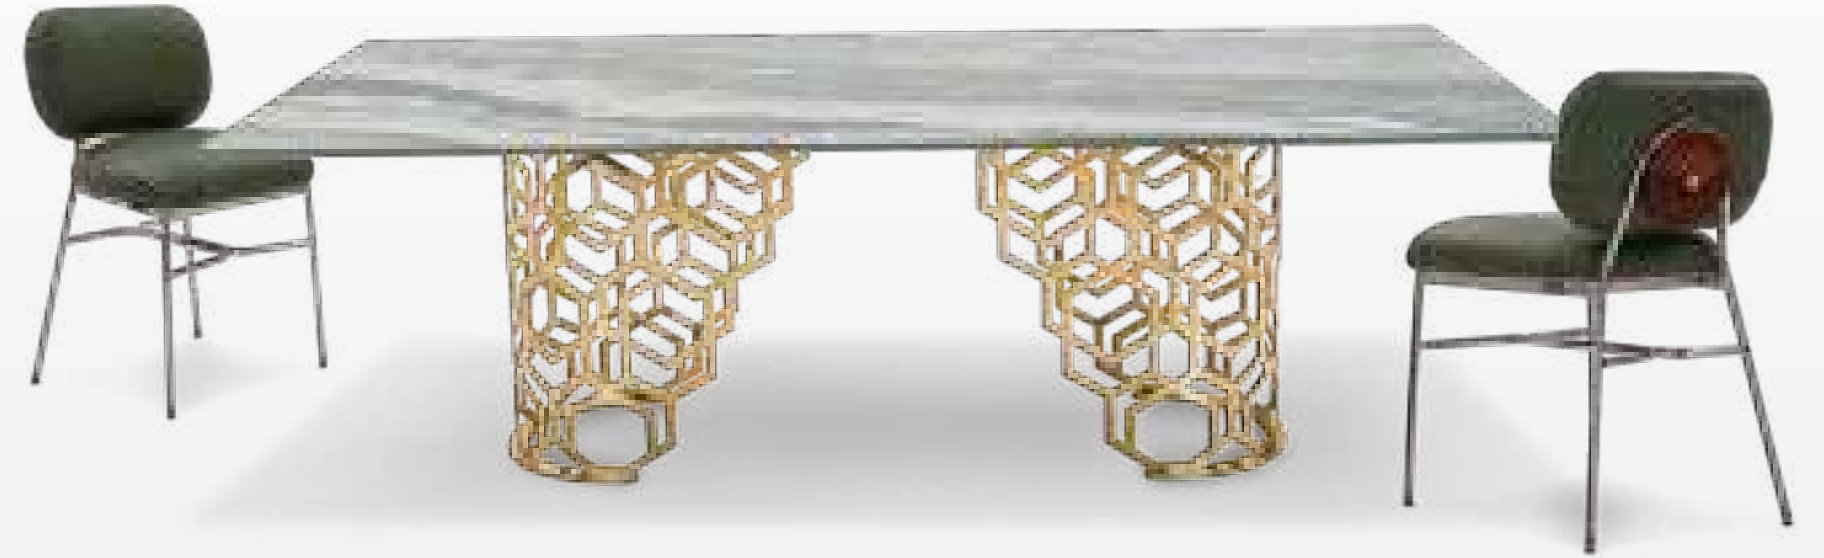

SPECIFICATION

Bottom

- Solid SS 4mm & 8mm SS base.
- PVD coating in brass shade Mirror finish.
- Intricate honeycomb design.
- SS hardware for all fittings.

Top

- 6mm Italian Ceramic for refined aesthetics.
- 10mm Glass backing for durability.
- Pear / Soft Rectangle Shape top for perfect ergonomics.