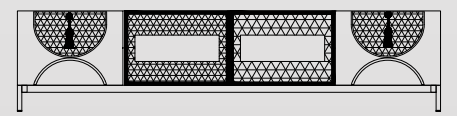

Front Elevation