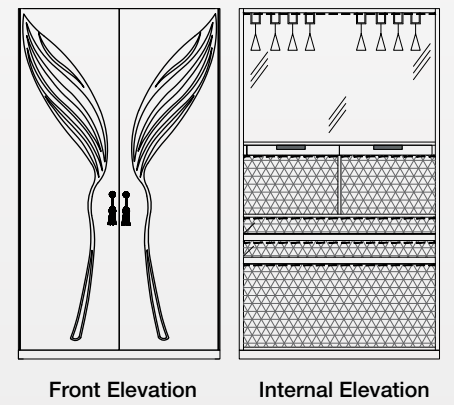

Front Elevation

Internal Elevation

SPIRIT OF ECSTASY SERIES
LUXOLINE COLLECTIONS

FULL BAR UNIT
W - 1200mm, D - 600mm, H - 2100mm

Images shown here are for visual representation only, where the actual product will vary on color, texture and shapes. | Copy Rights © Stanley Lifestyles Ltd