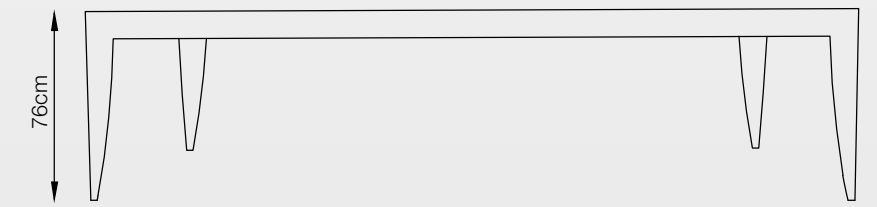

Top

- 6mm Italian Ceramic for refined aesthetics.
- 10mm Glass backing for durability.
- Pear / Soft Rectangle Shape top for perfect ergonomics.

SPECIFICATION

- Solid Engineered wood construction for higher strength
- Mother of Pearl and Wood in Wood Inlay
- High Glossy finish for Luxury look.
- Classy Leg design makes the table Sleaker in Look and stronger and Stabile in construction