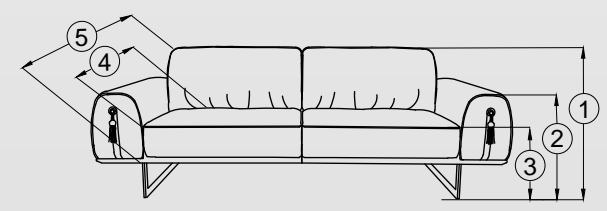

Stationary Collection

3 STR

TW - 94" / ISW - 71"
 TW - 239cm / ISW - 180cm

4 STR

TW - 106" / ISW - 83"
 TW - 269cm / ISW - 211cm

- 1. Total height - 34" (86.36cm)
- 2. Arm rest height - 25.5" (65cm)
- 3. Seat height - 19" (48cm)
- 4. Seat depth - 24.5" (62cm)
- 5. Total depth - 39" (99cm)