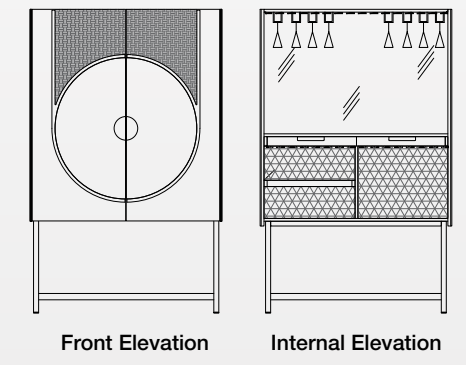

PRECIOUS SERIES
LUXOLINE COLLECTIONS

HALF SHELVING UNIT
 W - 1200mm, D - 540mm, H - 1900mm

FULL SHELVING UNIT
 W - 1200mm, D - 540mm, H - 2100mm

HALF BAR UNIT
W - 1200mm, D - 540mm, H - 1900mm

Front Elevation Internal Elevation