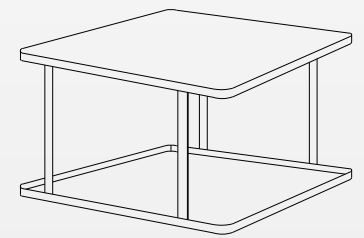

Data Sheet

CENTER TABLE

- Dimensions:
H 320mm x L 600mm x L 900mm

SIDE TABLE

- Dimensions:
H 450mm x L 450mm x L 600mm

Drakes

Coffee Table & Side Table Collections

Data Sheet