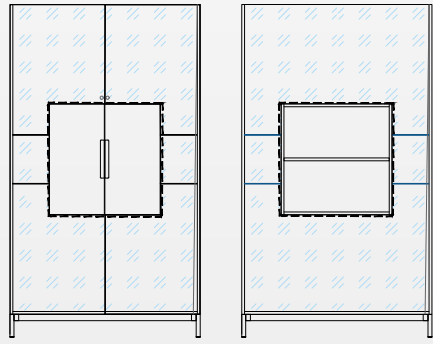

SHOWCASE BIG

W - 1200mm, D - 540mm, H - 2100mm