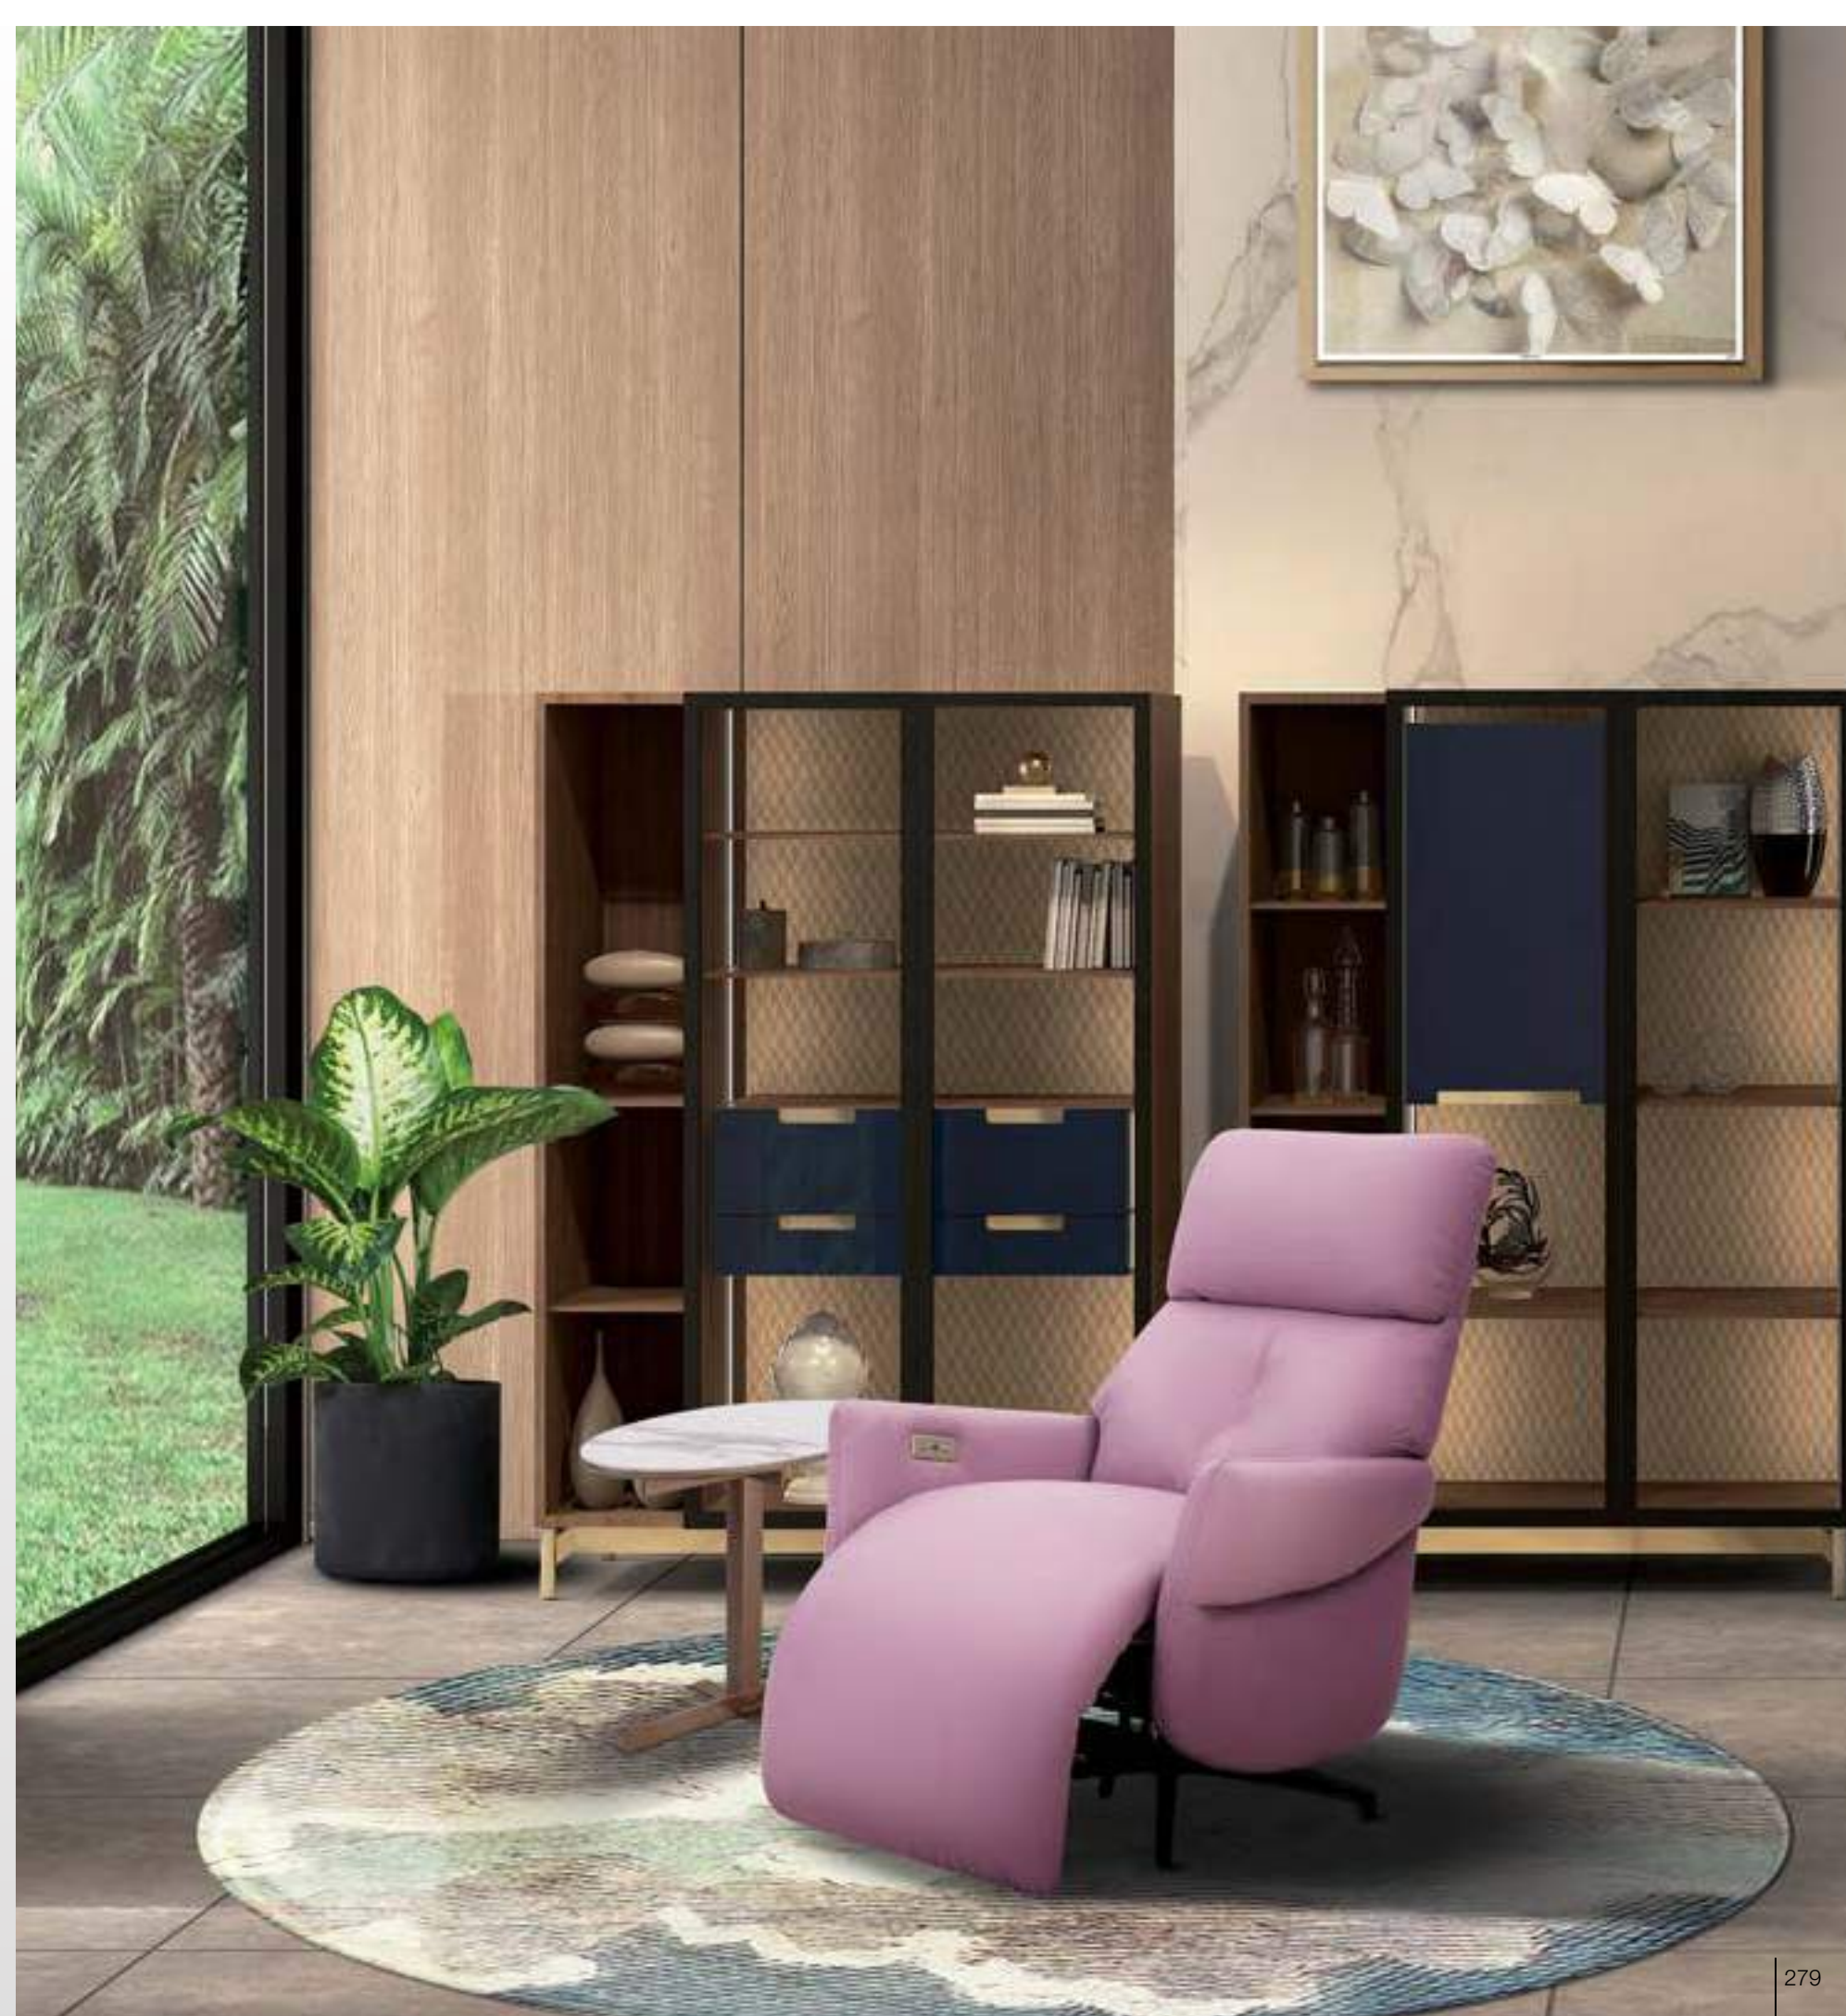

CONFIGURATION :

- 1 Seater