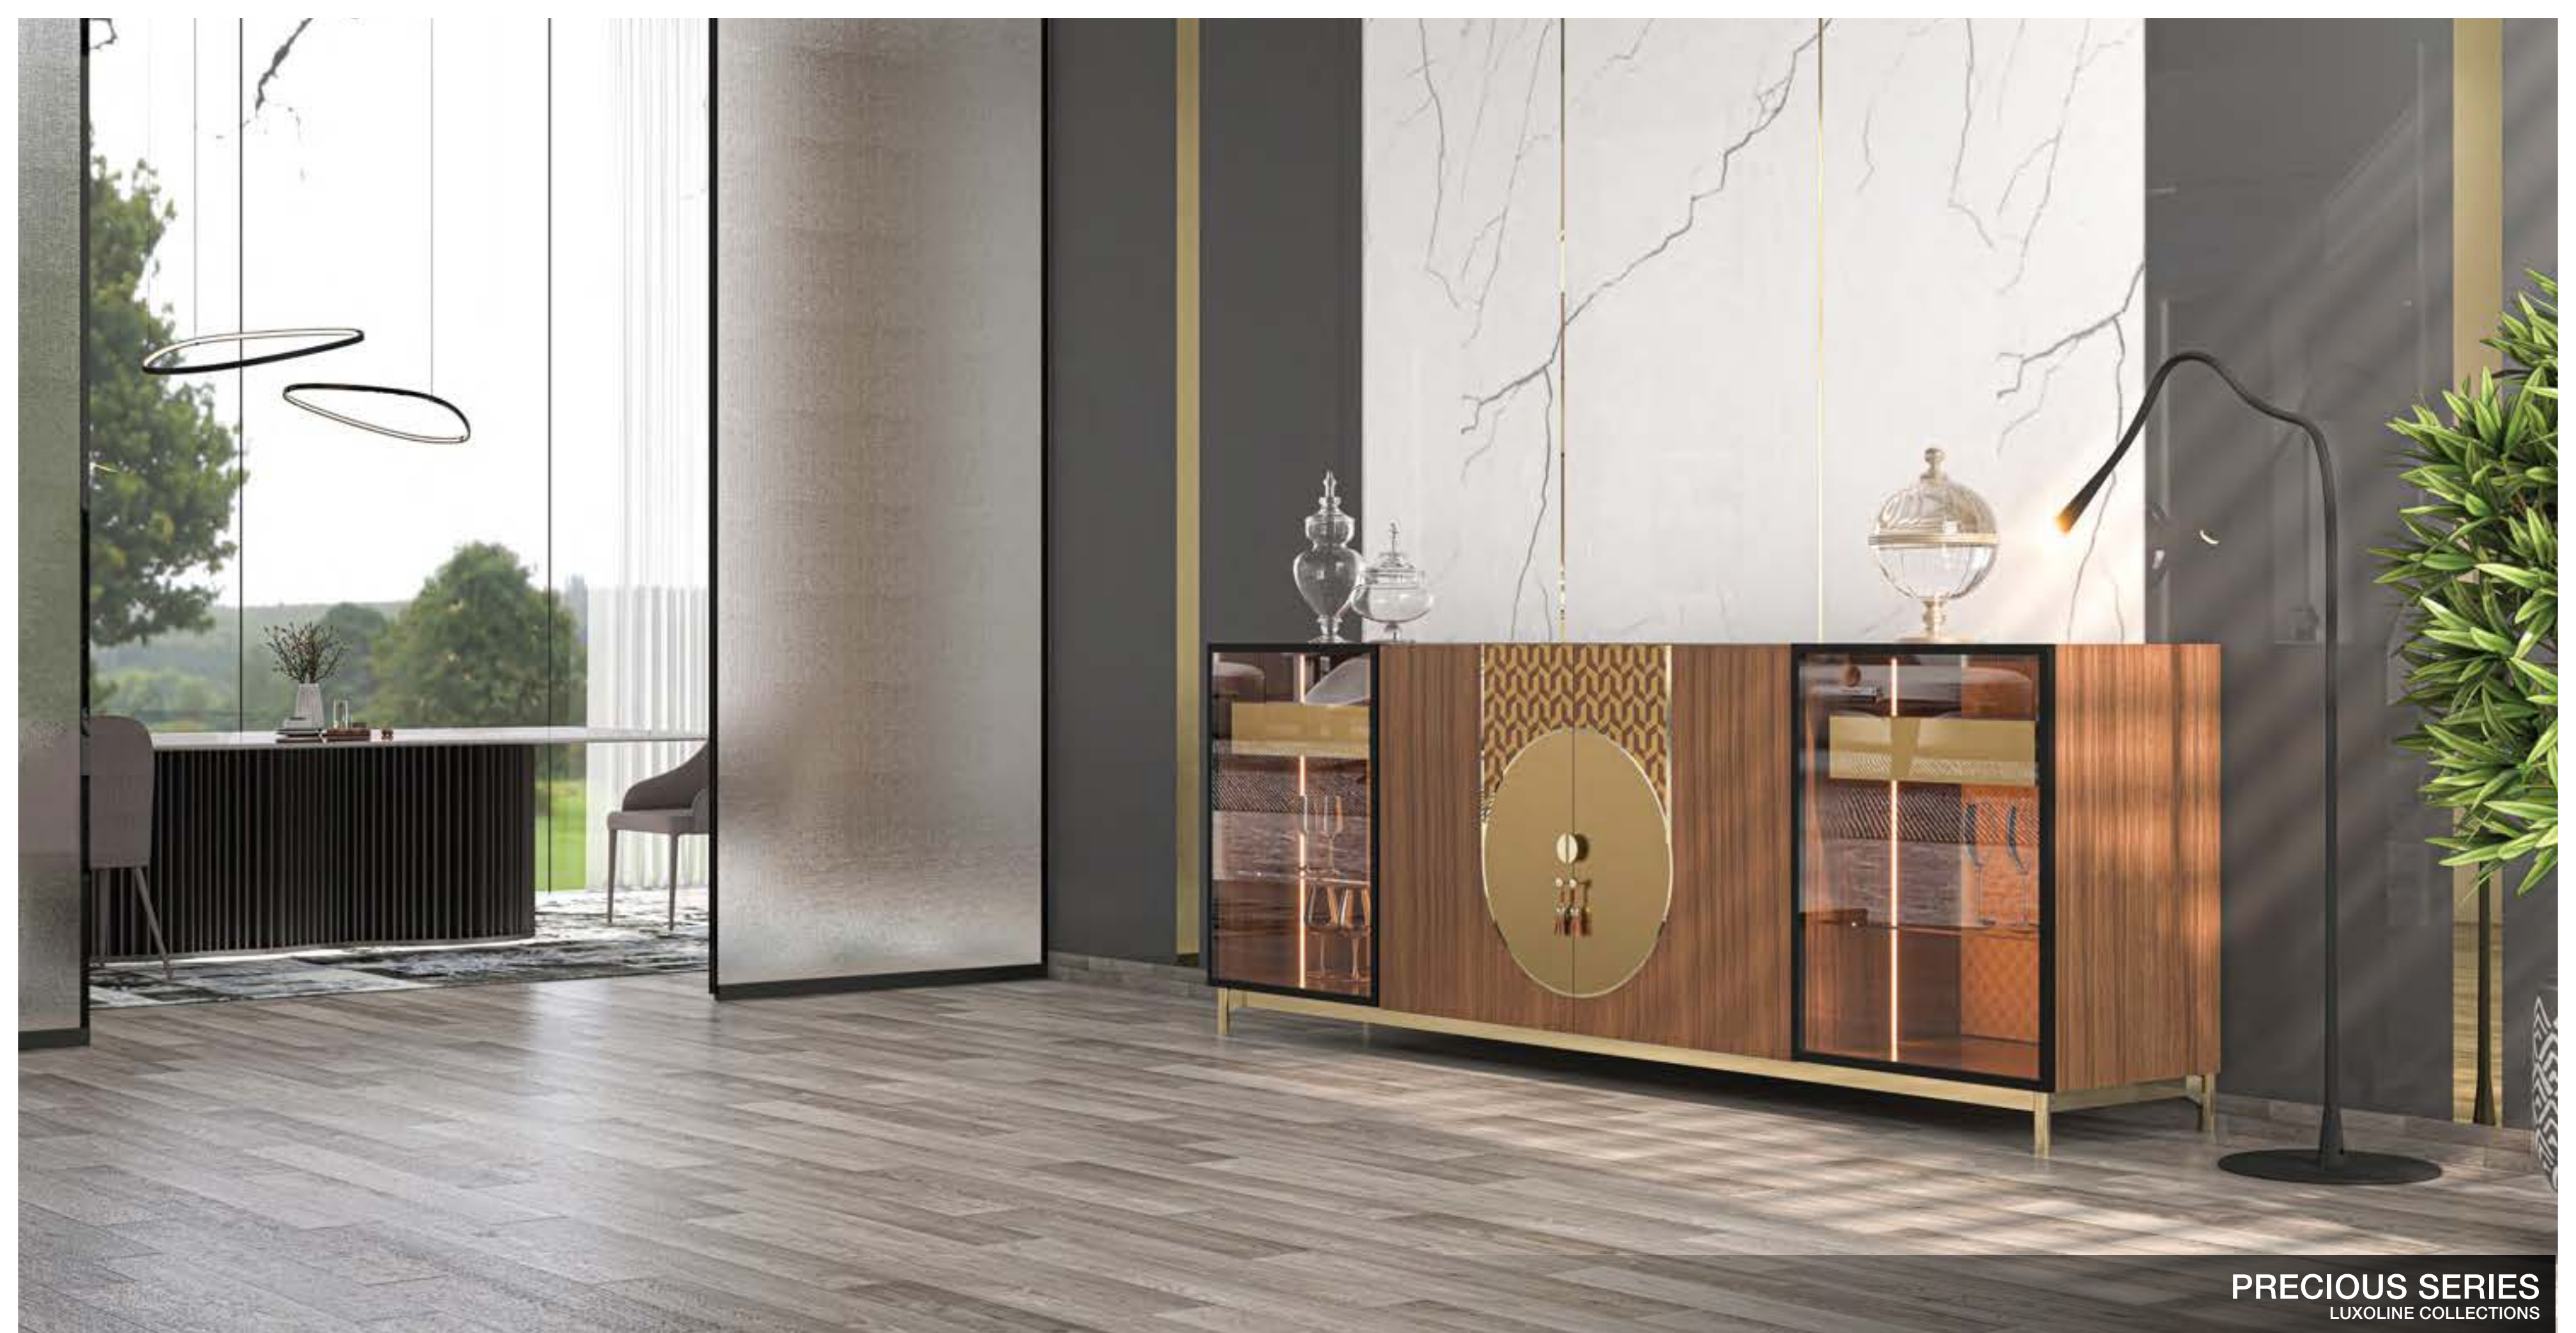

PRECIOUS SERIES
LUXOLINE COLLECTIONS

HALF SHELVING UNIT
 W - 1200mm, D - 540mm, H - 1900mm

FULL SHELVING UNIT
 W - 1200mm, D - 540mm, H - 2100mm

HALF BAR UNIT
W - 1200mm, D - 540mm, H - 1900mm

Front Elevation Internal Elevation