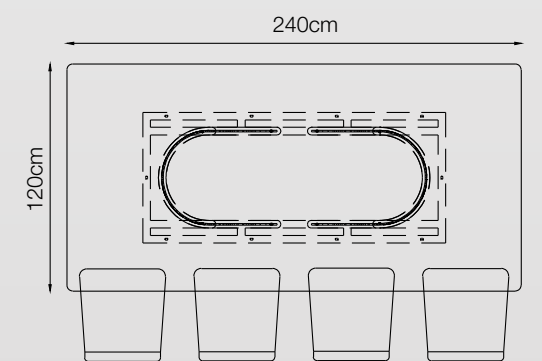

SPECIFICATION

Bottom

- Solid SS 4mm & 8mm SS base.
- PVD coating in brass shade Mirror finish.
- Intricate honeycomb design.
- SS hardware for all fittings.

Top

- 6mm Italian Ceramic for refined aesthetics.
- 10mm Glass backing for durability.
- Pear / Soft Rectangle Shape top for perfect ergonomics.