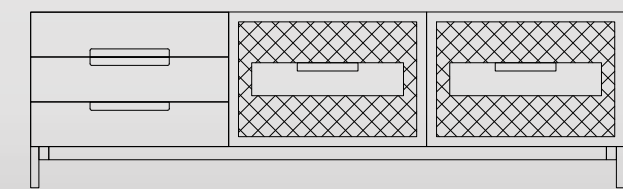

TV Unit 6ft - Metal to Floor

W - 1800mm, H - 570mm, D - 455mm