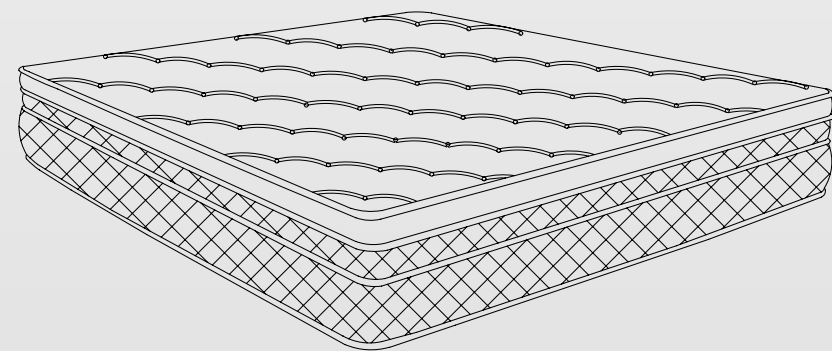

SUPER LUX GOLD LINE 14" KING
L -78" x W -72" x H -14"