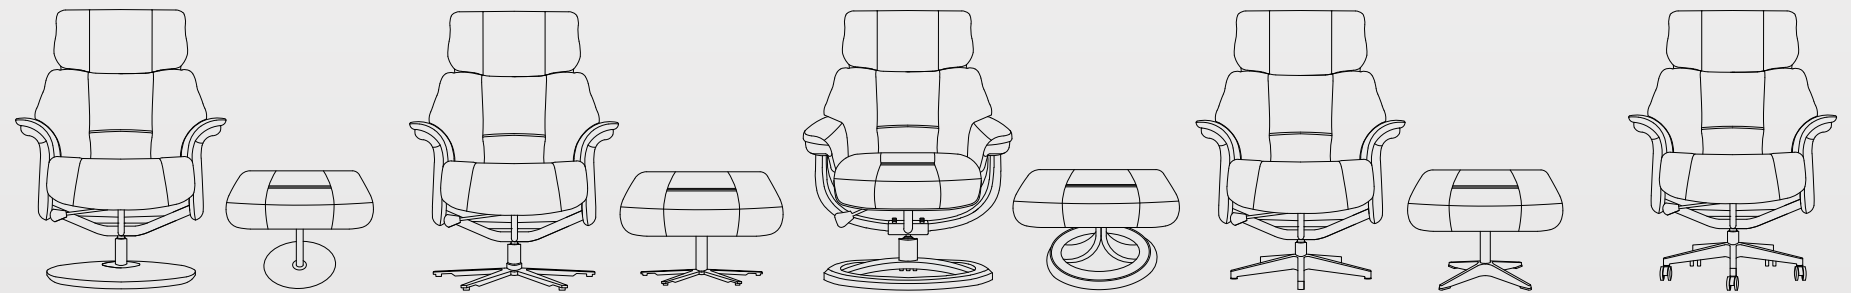

OSLO
Recliner Collection

Data Sheet

O Base

1. Total height - 43"(109cm)
2. Total width - 31"(78.5cm)
3. Total depth - 33"(84cm)
4. Seat height - 18.5"(47cm)
5. Seat depth - 21"(53.5cm)
6. Seat width - 17.5"(44.5cm)
7. Arm rest Height - 24"(61cm)
8. Leg Height - 11"(28cm)

Before Recline - 33"(84cm)
After Recline - 48"(122cm)

W 20.75" x D 17.75" x H 18.5"
W 52.5cm x D 45cm x H 47cm
Leg Height - 14"(35.5cm)

P Base

1. Total height - 42.5"(108cm)
2. Total width - 30.75"(78cm)
3. Total depth - 35.25"(89.5cm)
4. Seat height - 18.5"(47cm)
5. Seat depth - 21"(53.5cm)
6. Seat width - 17"(43cm)
7. Arm rest Height - 24.25"(61.5cm)
8. Leg Height - 11"(28cm)

Before Recline - 35.25"(89.5cm)
After Recline - 48.75"(124cm)

W 20.75" x D 18.75" x H 18.75"
W 52.5cm x D 47.5cm x H 47.5cm
Leg Height - 14"(35.5cm)

R Base

1. Total height - 44"(111.5cm)
2. Total width - 34.5"(87.5cm)
3. Total depth - 28"(71cm)
4. Seat height - 18.5"(47cm)
5. Seat depth - 20"(51cm)
6. Seat width - 19"(48.5cm)
7. Arm rest Height - 24.5"(62.5cm)
8. Leg Height - 11"(28cm)

Before Recline - 28"(71cm)
After Recline - 50"(127cm)

W 20.5" x D 18.5" x H 17.5"
W 52cm x D 47cm x H 44.5cm
Leg Height - 12.75"(32.5cm)

X Base

1. Total height - 43"(109cm)
2. Total width - 33.5"(85cm)
3. Total depth - 33.25"(84.5cm)
4. Seat height - 19"(48cm)
5. Seat depth - 20.5"(52cm)
6. Seat width - 18.5"(47cm)
7. Arm rest Height - 24.25"(61.5cm)
8. Leg Height - 11.25"(28.5cm)

Before Recline - 33.25"(84.5cm)
After Recline - 48"(122cm)

W 20.5" x D 18.25" x H 17.25"
W 52cm x D 46.5cm x H 44cm
Leg Height - 13"(33cm)

Office Base

1. Total height - 48.5"(123cm)
2. Total width - 33.5"(85cm)
3. Total depth - 29.5"(75cm)
4. Seat height - 23"(58.5cm)
5. Seat depth - 20"(51cm)
6. Seat width - 18.5"(47cm)
7. Arm rest Height - 29.5"(75cm)
8. Leg Height - 15.5"(39.5cm)

Before Recline - 29.5"(75cm)
After Recline - 47.5"(120.5cm)

W 20.75" x D 17.75" x H 18.5"
W 52.5cm x D 45cm x H 47cm
Leg Height - 14"(35.5cm)