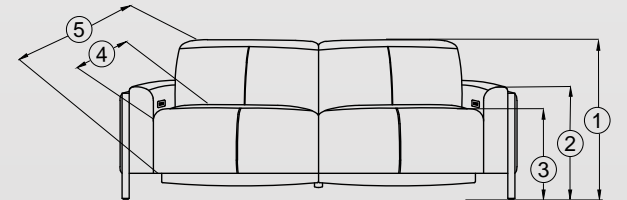

CONTRAIL

Data Sheet

Motion Collection

2.5 STR

TW - 76" / ISW - 59.5"
 TW - 193cm / ISW - 151cm

3 STR

TW - 88" / ISW - 71"
 TW - 223.5cm / ISW - 180cm

- 1. Total height - 36" (91.5cm)
- 2. Arm rest height - 24.5" (62cm)
- 3. Seat height - 20.5" (52cm)
- 4. Seat depth - 22.5" (57cm)
- 5. Total depth - 44.5" (113cm)