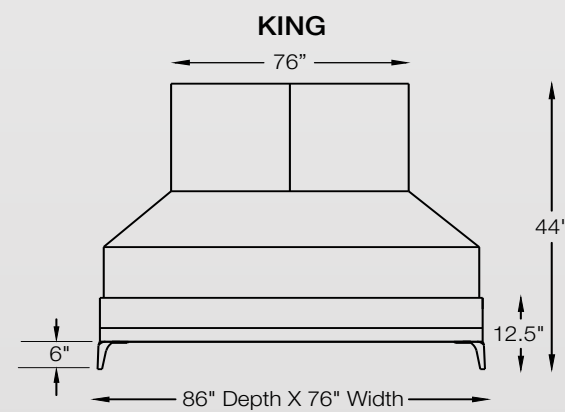

PLUTO

Bedding Collection

Data Sheet