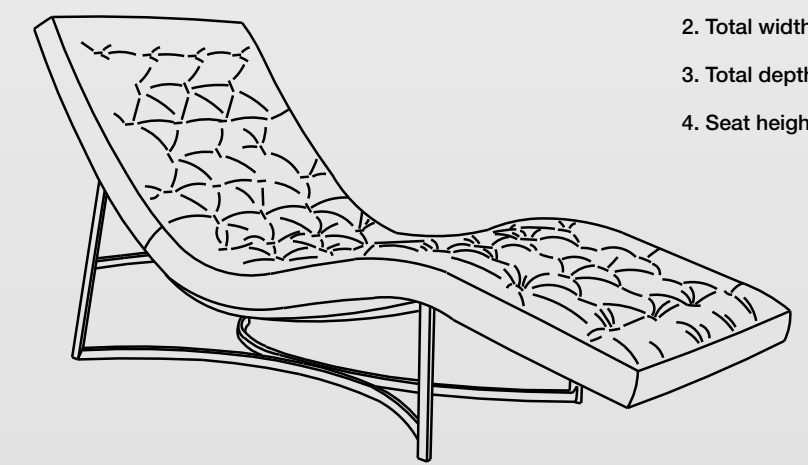

LEG OPTION :

- PVD Brass / SS Mirror / SS Matt / PVD Copper

CONFIGURATION :

- 1 Seater

FIONA

Armchair Collection

Data Sheet

- 1. Total height - 33.5" (85cm)
- 2. Total width - 27" (69cm)
- 3. Total depth - 65" (165cm)
- 4. Seat height - 12.5" (32cm)