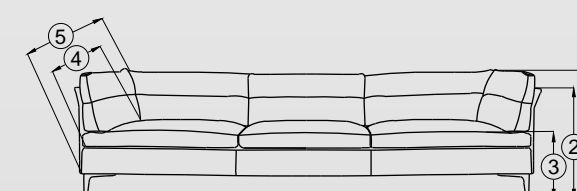

1. Total height - 33.5" (85cm)

2. Arm rest height - 33.5" (85cm)

3. Seat height - 19" (48cm)

4. Seat depth - 22" (56cm)

5. Total depth - 35.5" (90cm)

KEY HIGHLIGHTS :

- Elegant design with Sleek Arm & Back
- Relax fit look with Scandinavian goose-down seating for boundless comfort
- Peach Melba Leather Arm with Rope quilt design
- 3 mm SS 304 leg with Satin Finish
- Mild Steel inbuilt frame support makes the sofa very sturdy and strong with no center support
- High-density foam for long and better usability and comfort.

UPHOLSTERY OPTION :

- Scandinavia Max / Euro Nappa / Toscana Nova
  Cashmere / Peach Melba / Morocco

LEG OPTION :

- PVD Brass / SS Mirror / SS Satin

CONFIGURATION :

- 4 Seater / 3 Seater