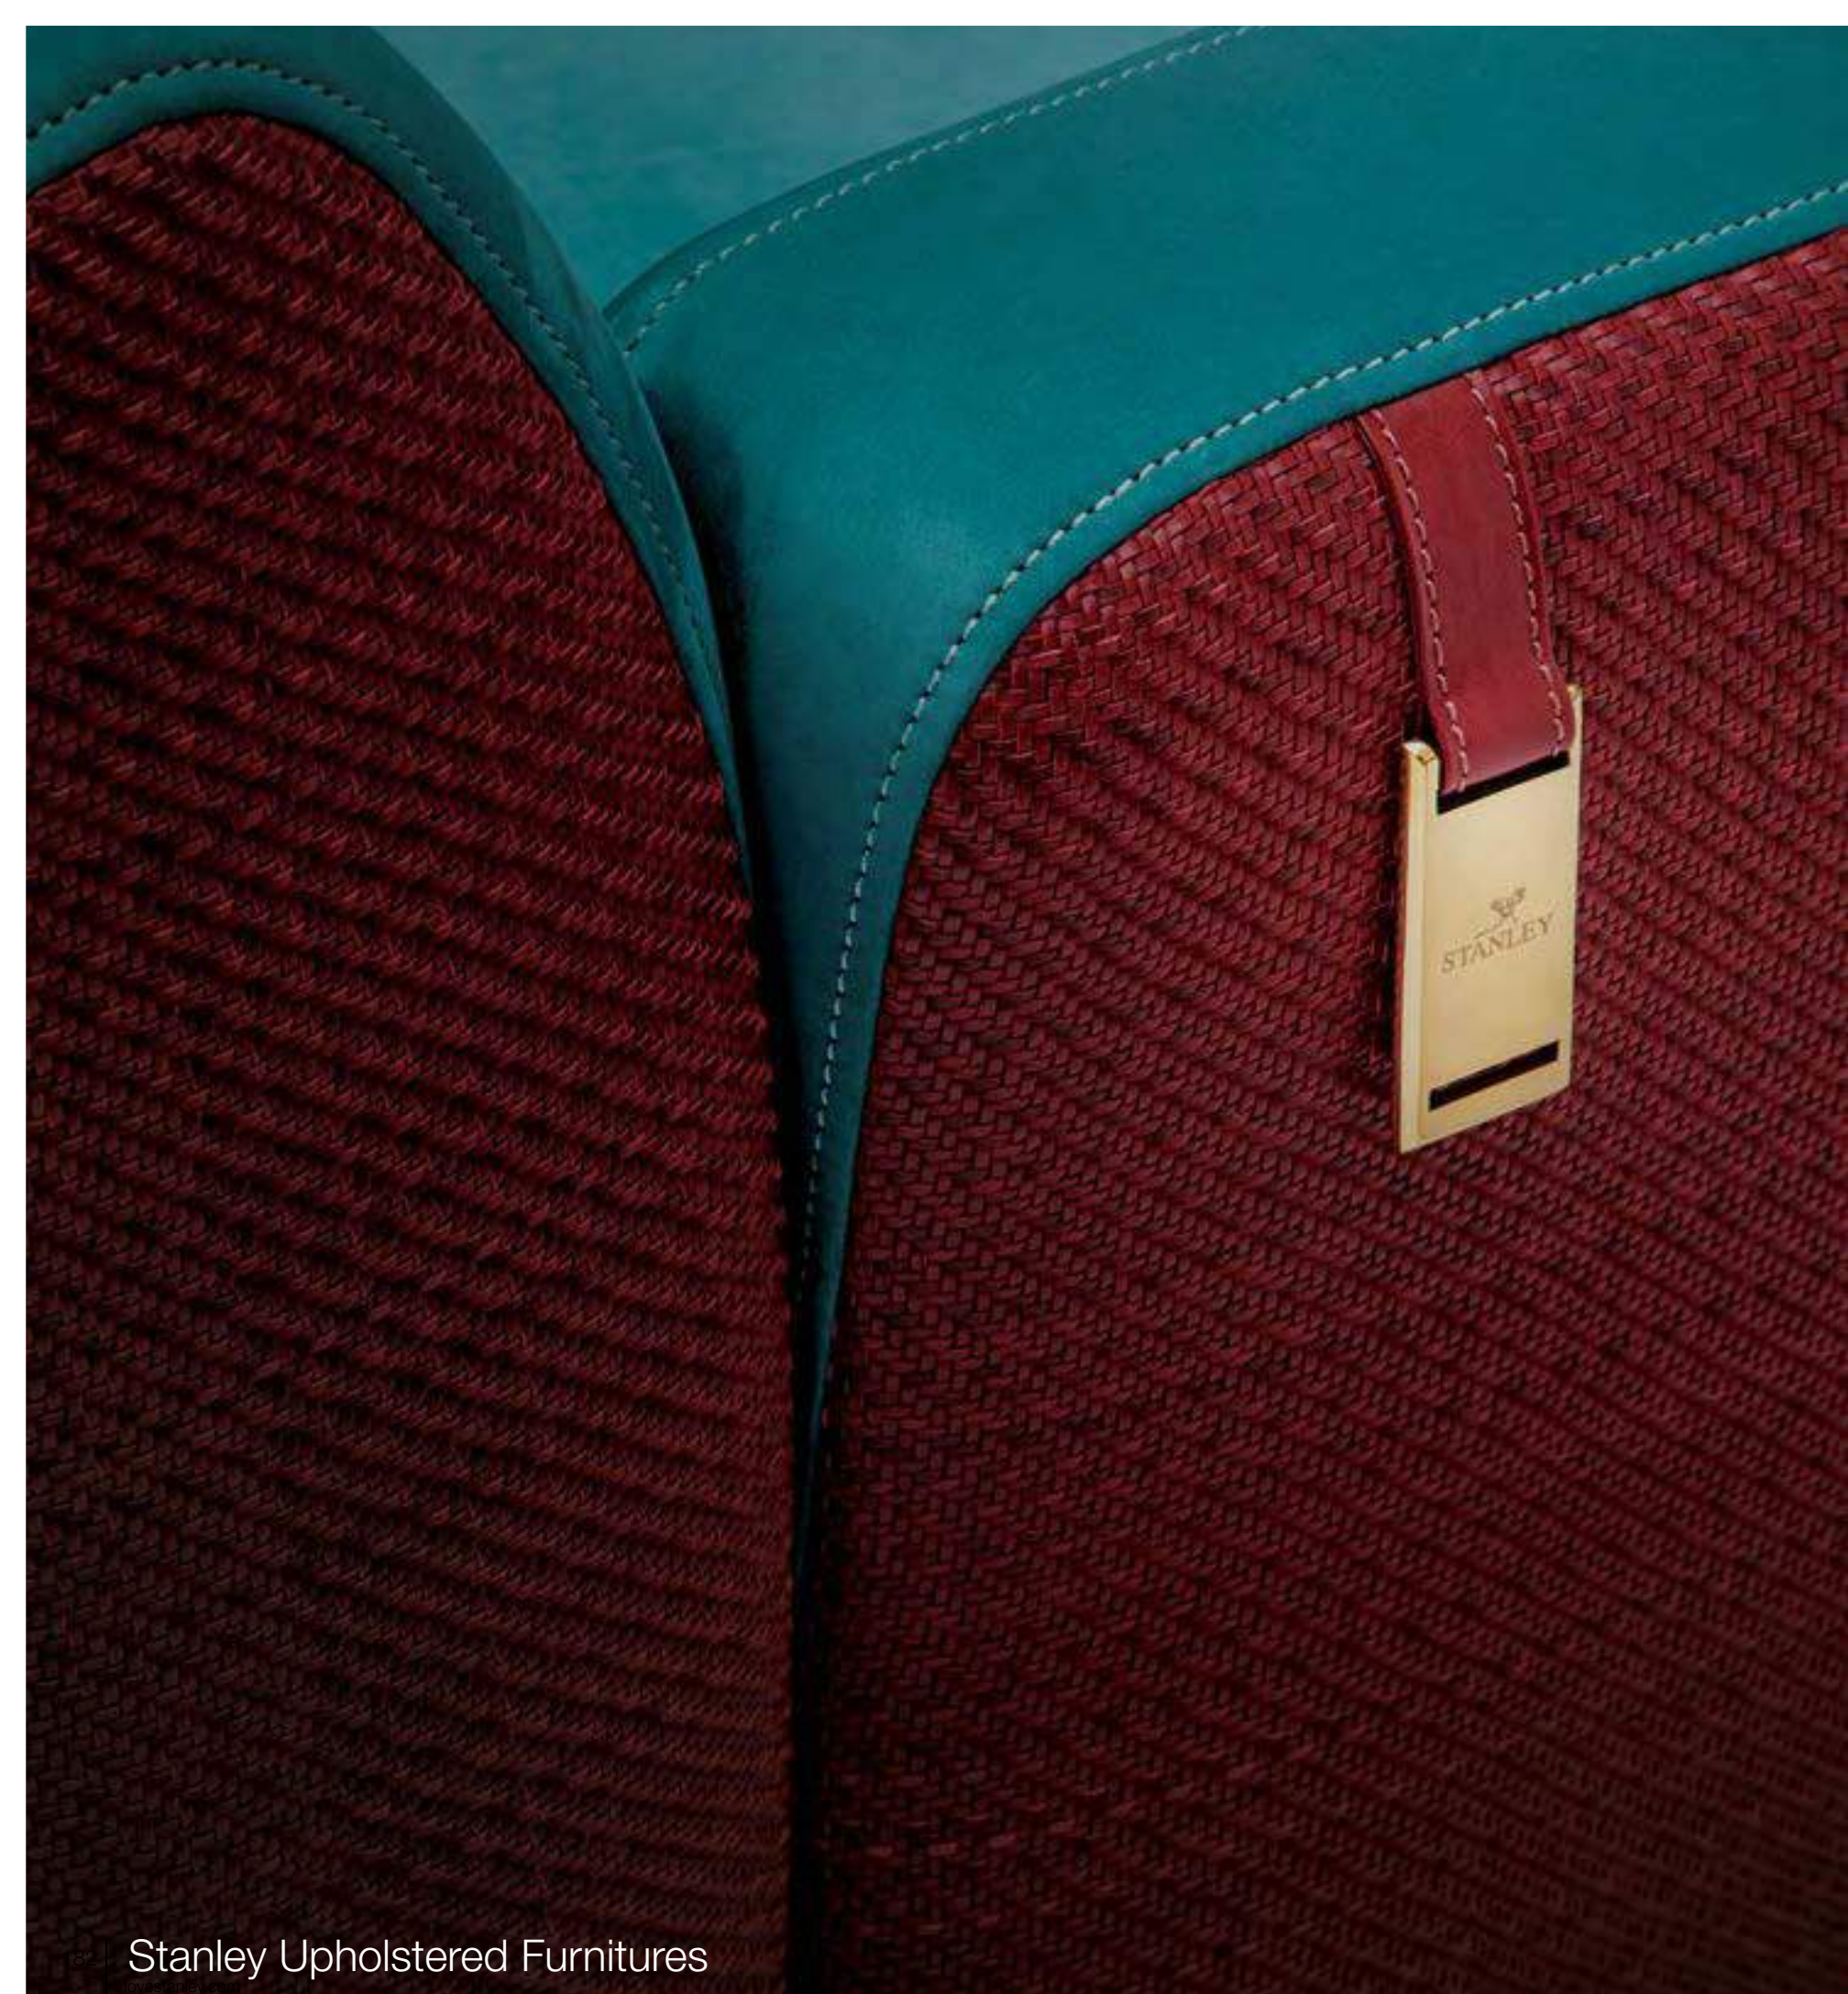

Functional & Elegant

in all things Stanley

STANLEY |
Makers Of Beautiful

STATIONARY SOFA COLLECTION