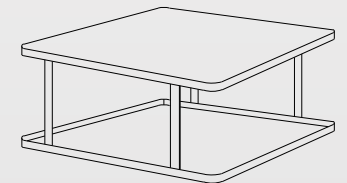

CENTER TABLE

- Dimensions:
  H 320mm x L 700mm x L 700mm