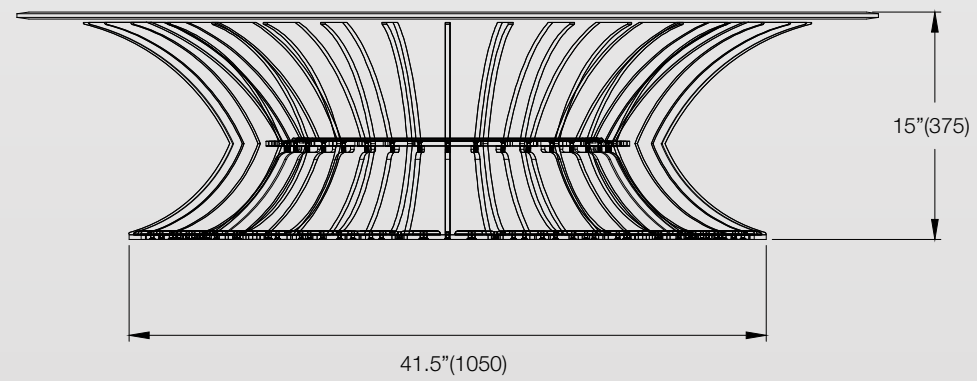

Data Sheet

SPECIAL DIAMOND EDGE GLASS