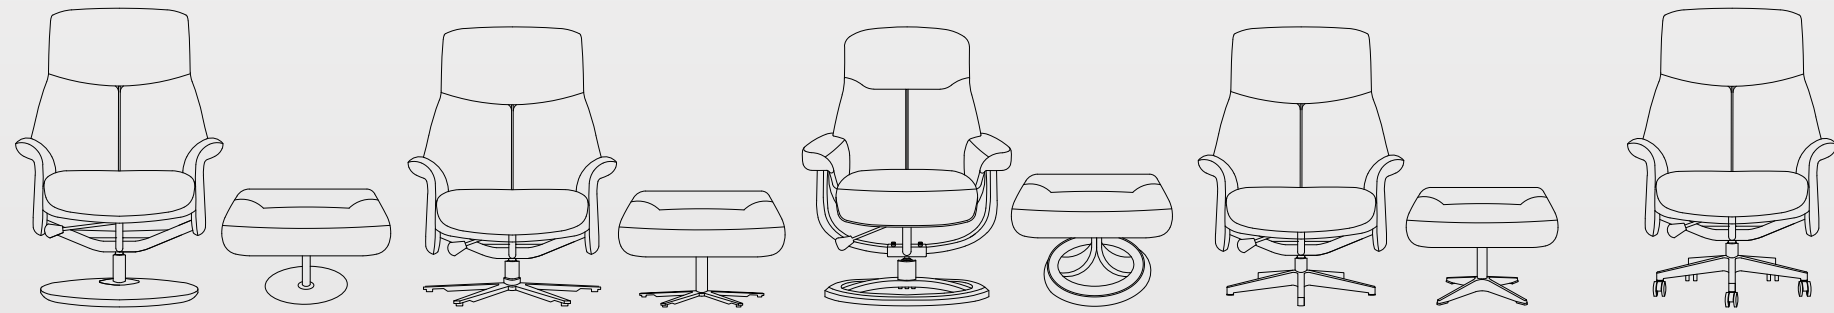

CONFIGURATION :

- 1 Seater with Puffee

W 19.5" x D 17.25" x H 16"

W 49.5cm x D 44cm x H 40.5cm

Leg Height - 10.5"(26.5cm)

BERGEN

Data Sheet

Recliner Collection