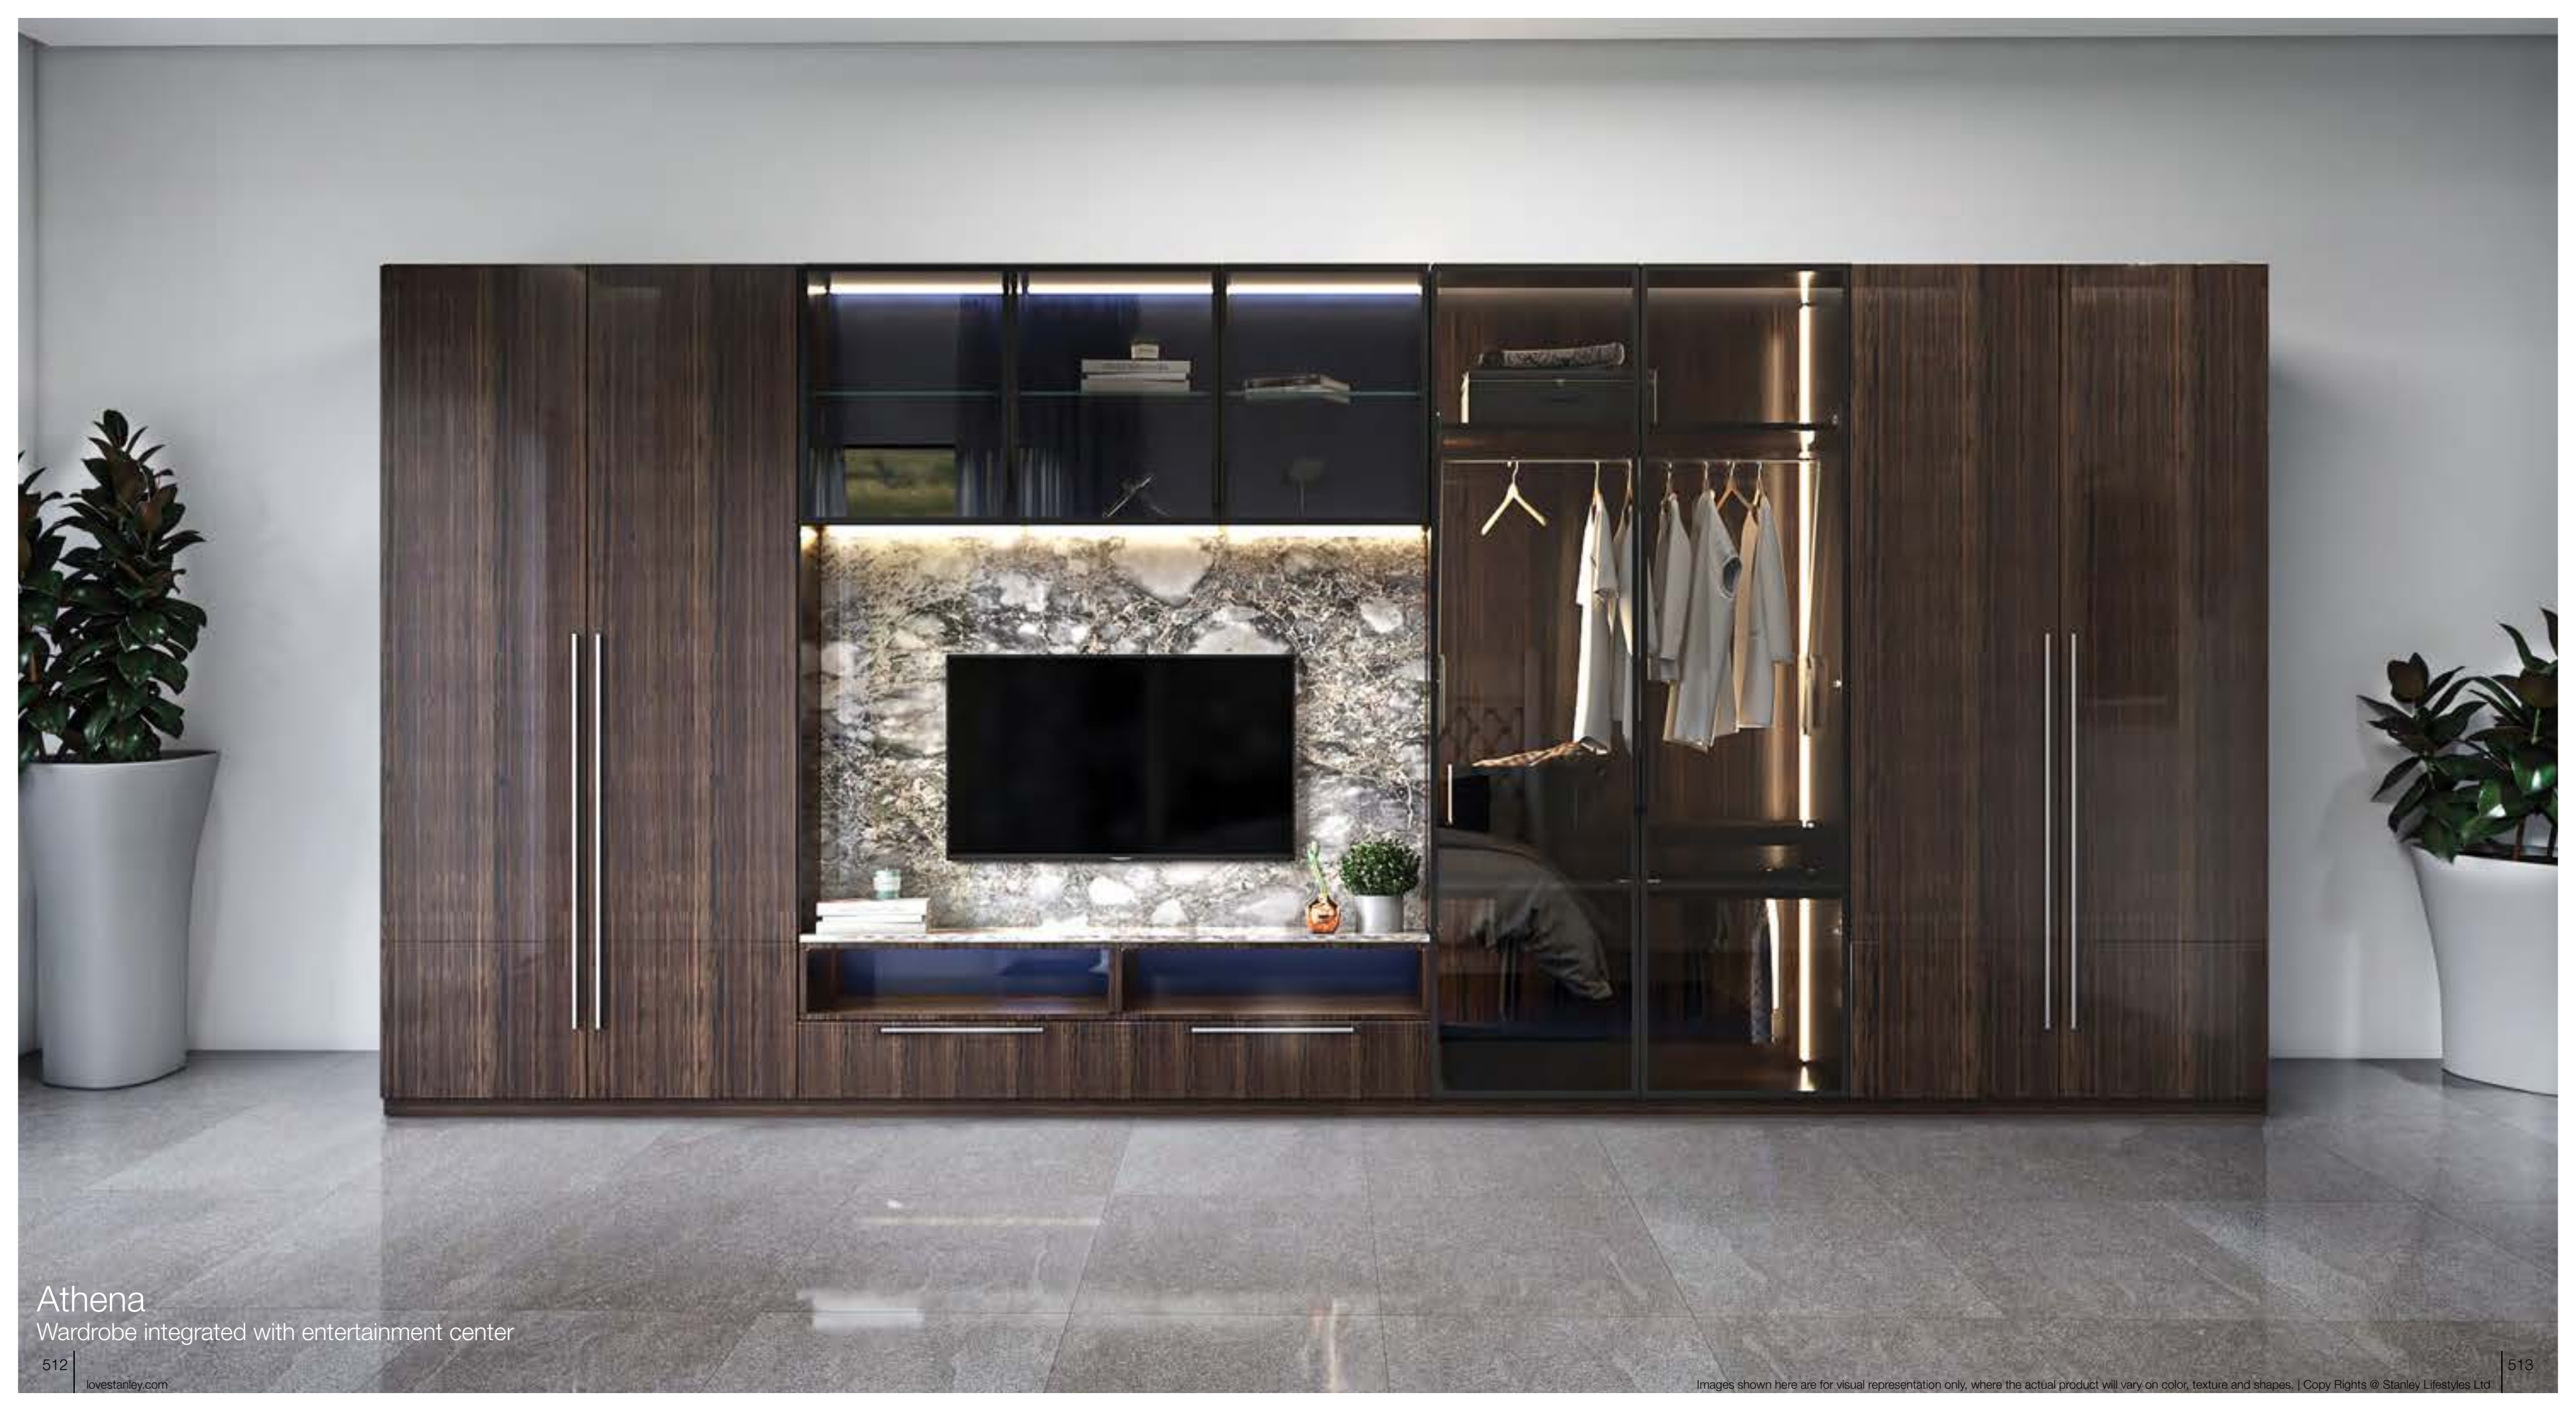

Athena
Wardrobe integrated with entertainment center