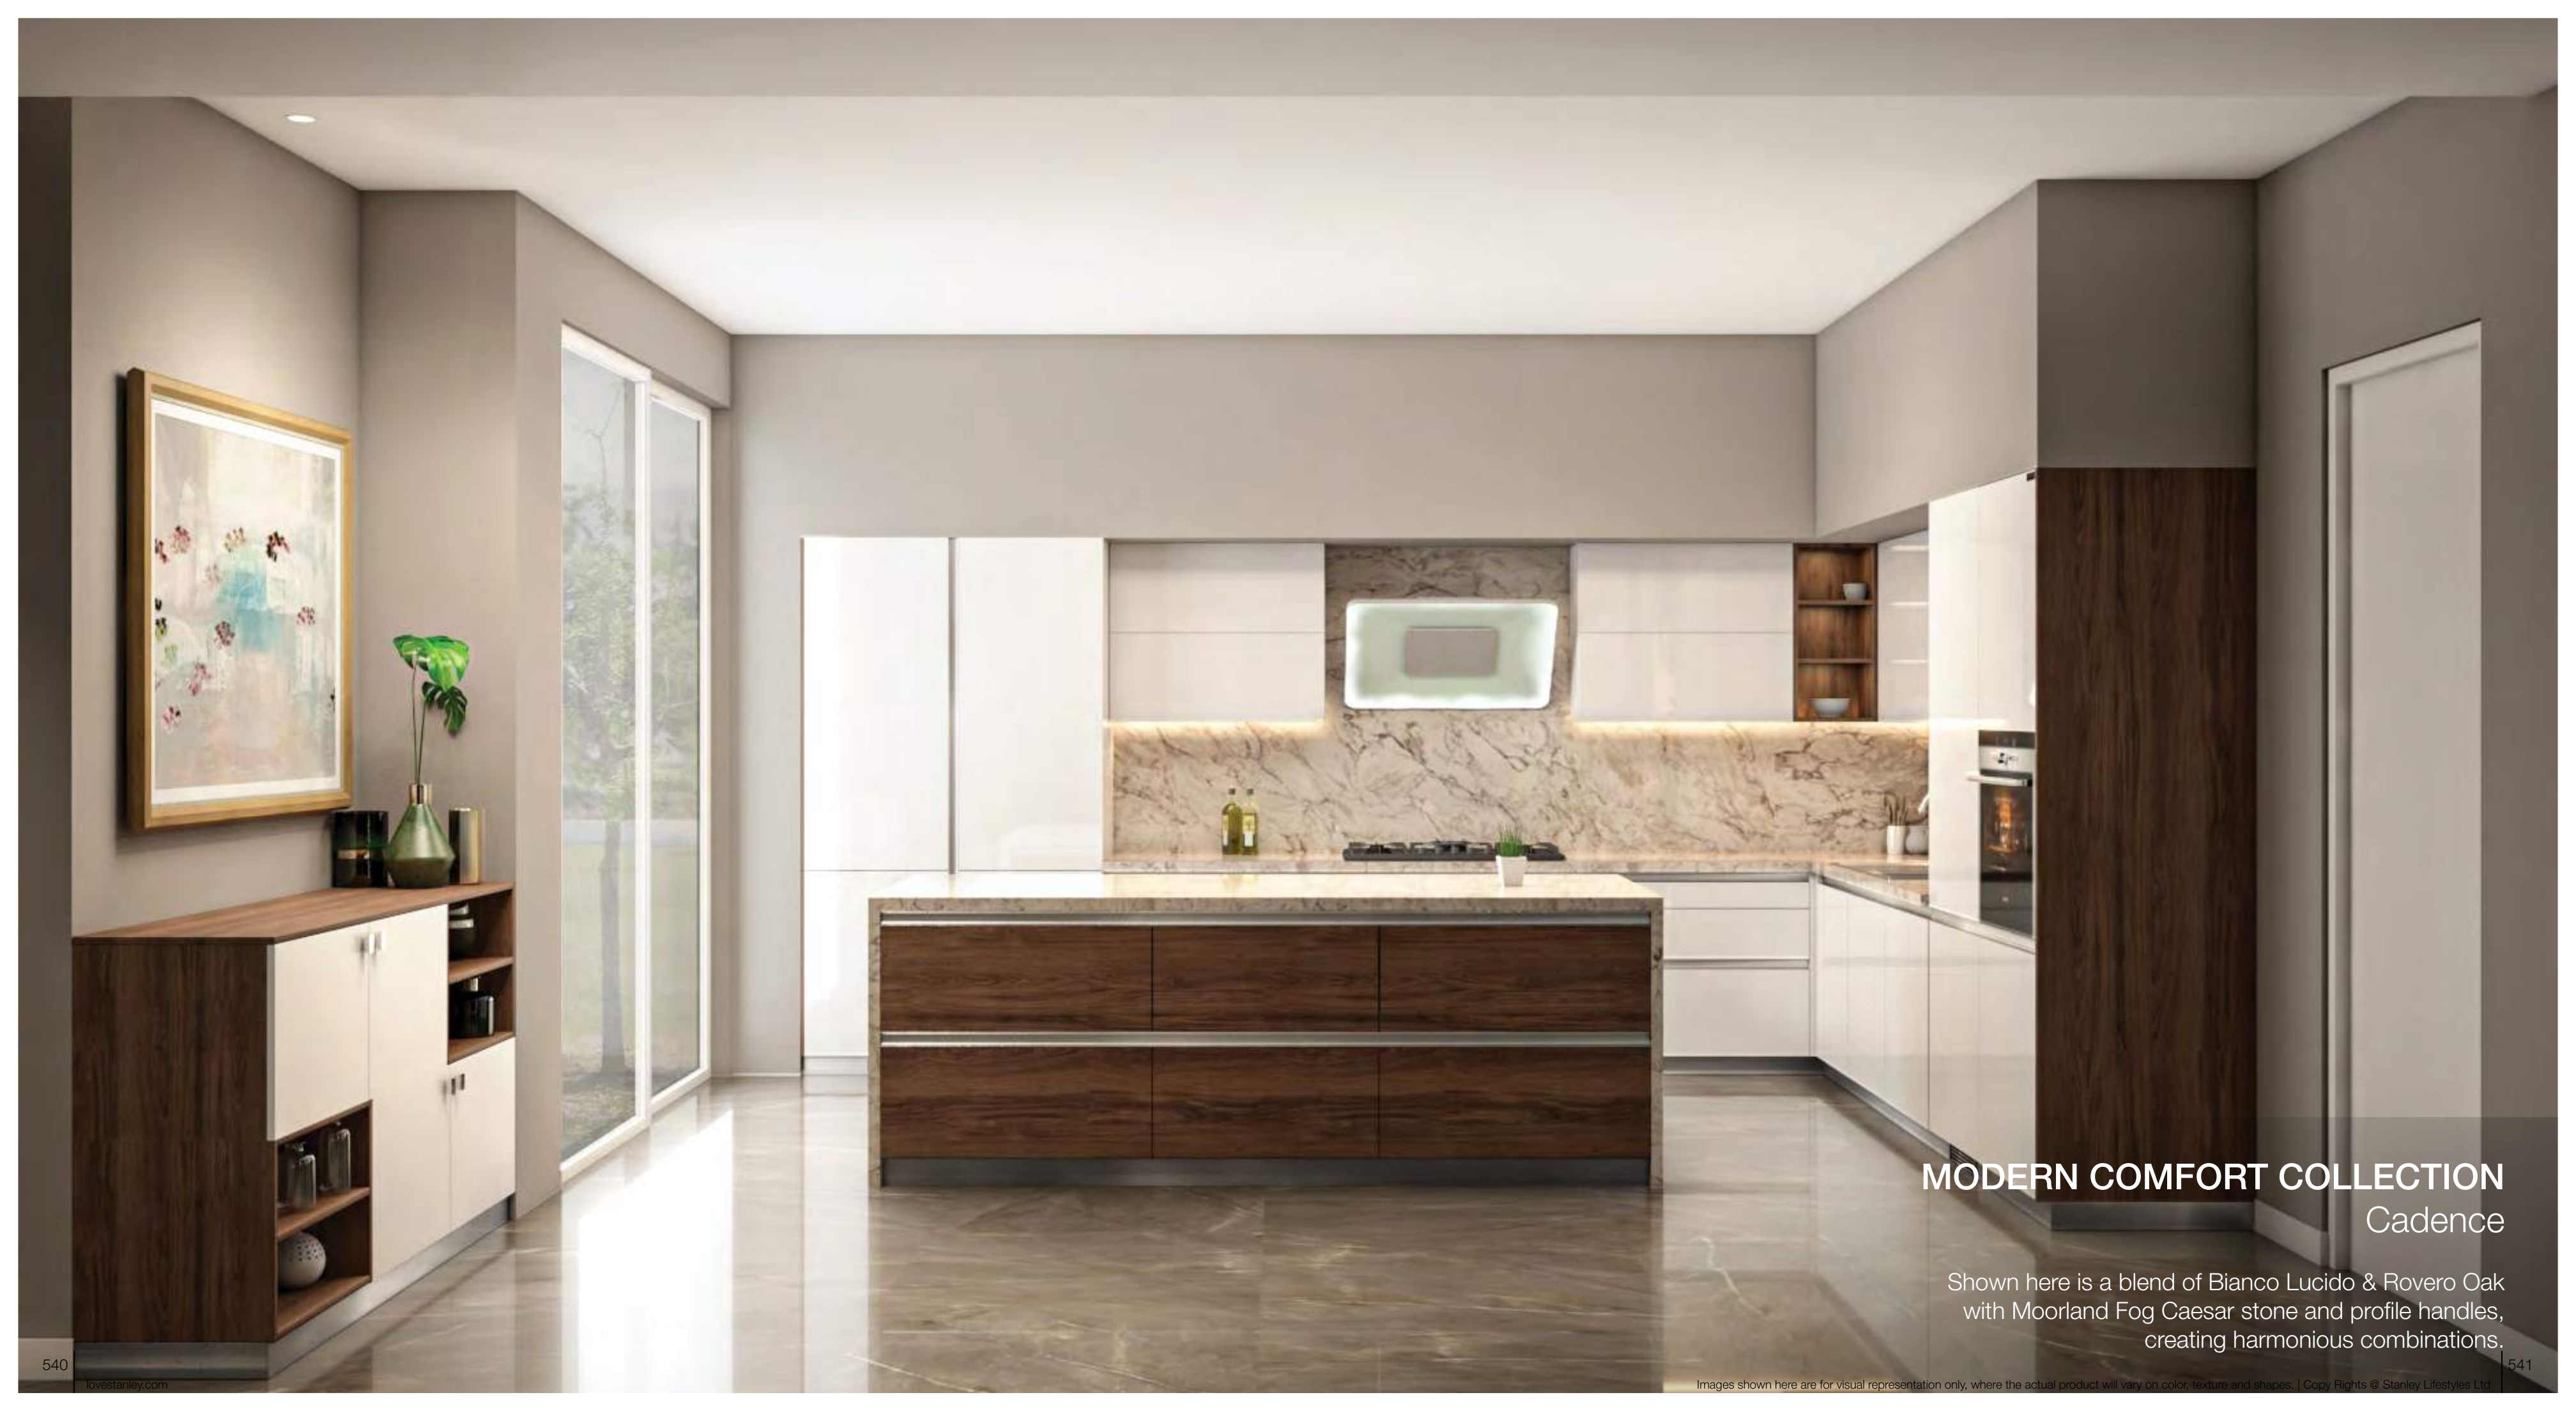

Gordon
Wardrobe with dresser

Gordon
Entertainment center

Gordon
Bar unit

Gordon
Shoe rack

MODERN COMFORT COLLECTION
Cadence

Shown here is a blend of Bianco Lucido & Rovero Oak with Moorland Fog Caesar stone and profile handles, creating harmonious combinations.