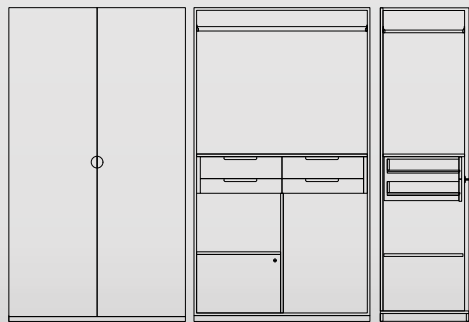

Malmo Bed-Side Table

W - 600/800mm, H - 465mm, D - 470mm

Side Section

Front View

Malmo Dresser

W - 1200/1800mm, H - 870mm,
 D - 470mm

Side Section

Front View

Mirror Oval

W - 1160mm, H - 730mm

Front View

Malmo Wardrobe - His
 W - 1200mm, H - 2100mm,
 D - 625mm

Front View Internal Side Section

Malmo Bedroom Pantry
 W - 1200mm, H - 2100mm,
 D - 625mm

Side Section Internal Front View

Malmo Wardrobe - Her
 W - 1200mm, H - 2100mm,
 D - 625mm

Side Section Internal Front View

Malmo Accessories Wardrobe
 W - 1200mm, H - 2100mm,
 D - 625mm

Chest of Drawers

W - 600/800mm, H - 1275mm,
D - 470mm