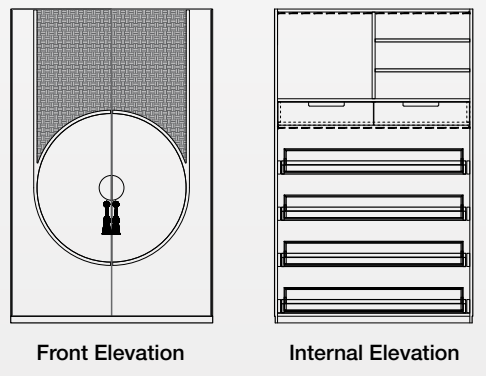

SHOE UNIT
W - 1200mm, D - 540mm, H - 1900mm