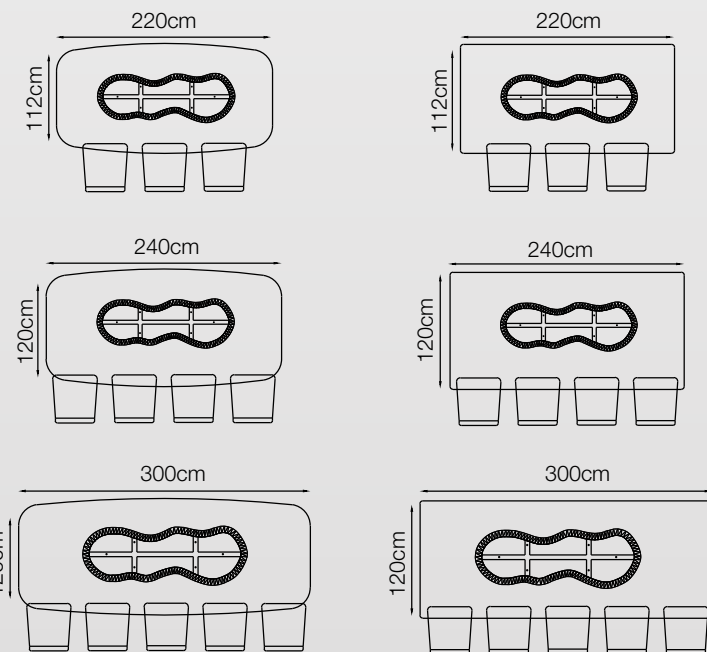

Data Sheet

SPECIFICATION

Bottom

- Solid MS 3mm thickness tube frame with 118 strips mounted on 12 mm MS plate.
- Platinum Gray Metallic Paint Coated base.
- SS hardware for all fittings.

Top

- 6mm Italian Ceramic for refined aesthetics.
- 10mm Glass backing for durability.
- Pear / Soft Rectangle Shape top for perfect ergonomics.