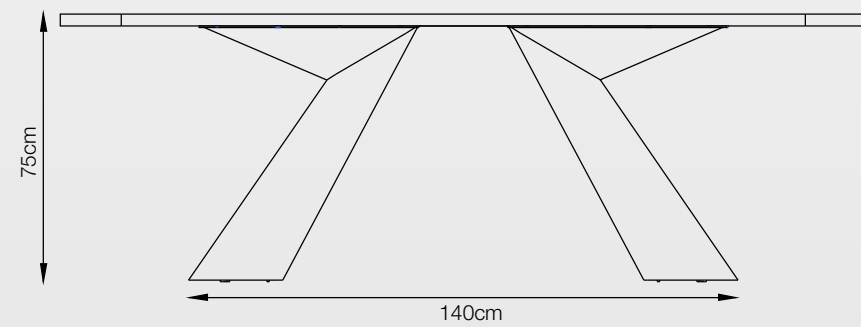

SPECIFICATION

Bottom

- Solid SS 3mm thick Legs.
- SS matt finish.
- Very trendy modern design.
- SS hardware for all fittings.

Top

- 33mm Thick Top Walnut Veneer for refined aesthetics.
- Satin Matt finish.
- Pear Shape top for perfect ergonomics