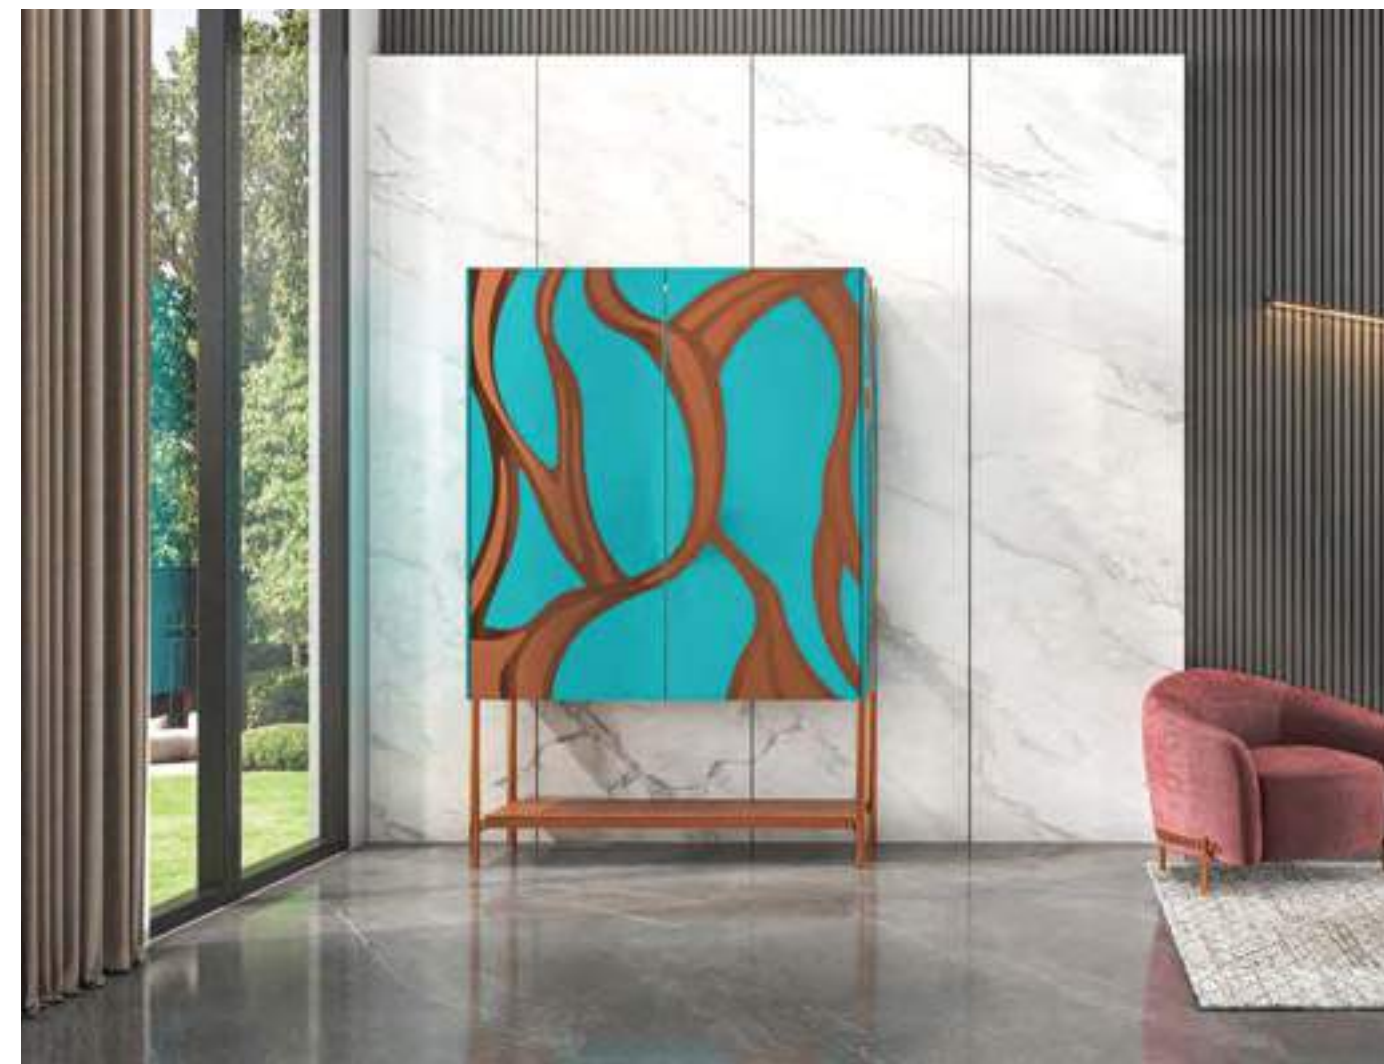

HALF BAR UNIT
W - 1200mm, D - 540mm, H - 1900mm

Front Elevation Internal Elevation