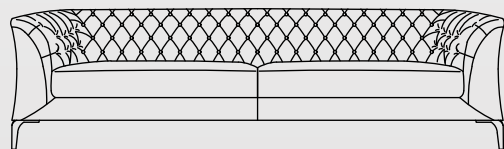

2.5 STR

TW - 95" / ISW - 72"

TW - 236cm / ISW - 183cm