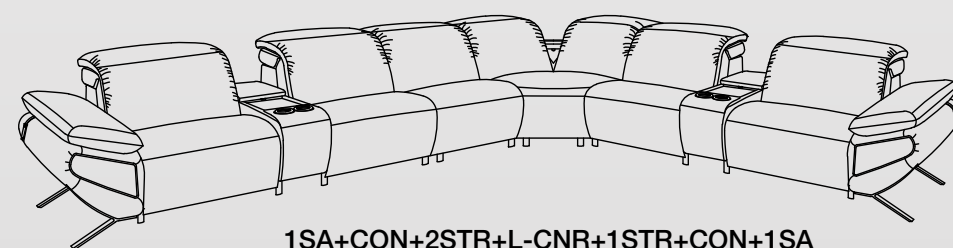

1SA+CON+2STR+L-CNR+1STR+CON+1SA

TW - 170"(432cm) X TW - 140"(355.5cm)