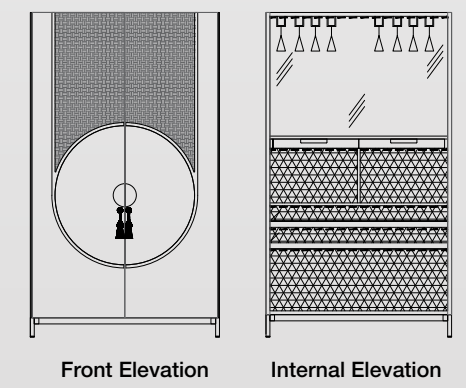

Front Elevation   Internal Elevation