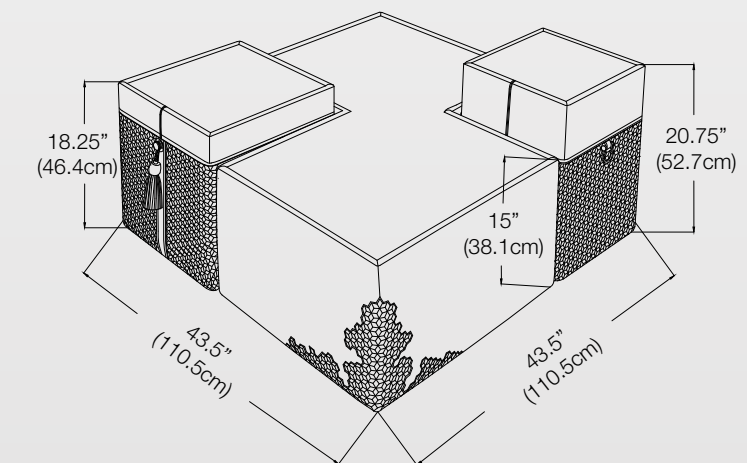

CENTER TABLE

- TOP VIEW
  Dimensions:
  W 4'(1200mm)

- FRONT VIEW
  Dimensions:
  H 12"(320mm) x W 22"(560mm)

SIDE TABLE

- TOP VIEW
  Dimensions:
  W 2.6'(795mm)

- FRONT VIEW
  Dimensions:
  H 18"(450mm) x W 15"(372mm)