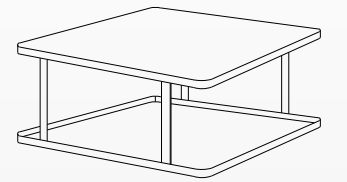

CENTER TABLE

- Dimensions:
  H 320mm x L 600mm x L 900mm