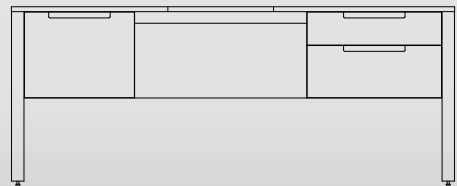

Malmo Side Board 6ft - Ceramic Top

W - 1776mm, H - 840mm, D - 468mm

Front View

Side Section

Malmo Side Board 4ft - Ceramic Top

W - 1196mm, H - 840mm, D - 468mm

Side Section

Front View

Pooja Unit - Close
 W - 1200mm, H - 1900mm, D - 535mm

Front View

Pooja Unit - Open
 W - 1200mm, H - 1900mm, D - 535mm

Side Section

Internal

Writing Desk - Jeff

W - 1600mm, H - 745mm, D - 600mm

Writing Desk - Steve
 W - 1800mm, H - 745mm, D - 800mm