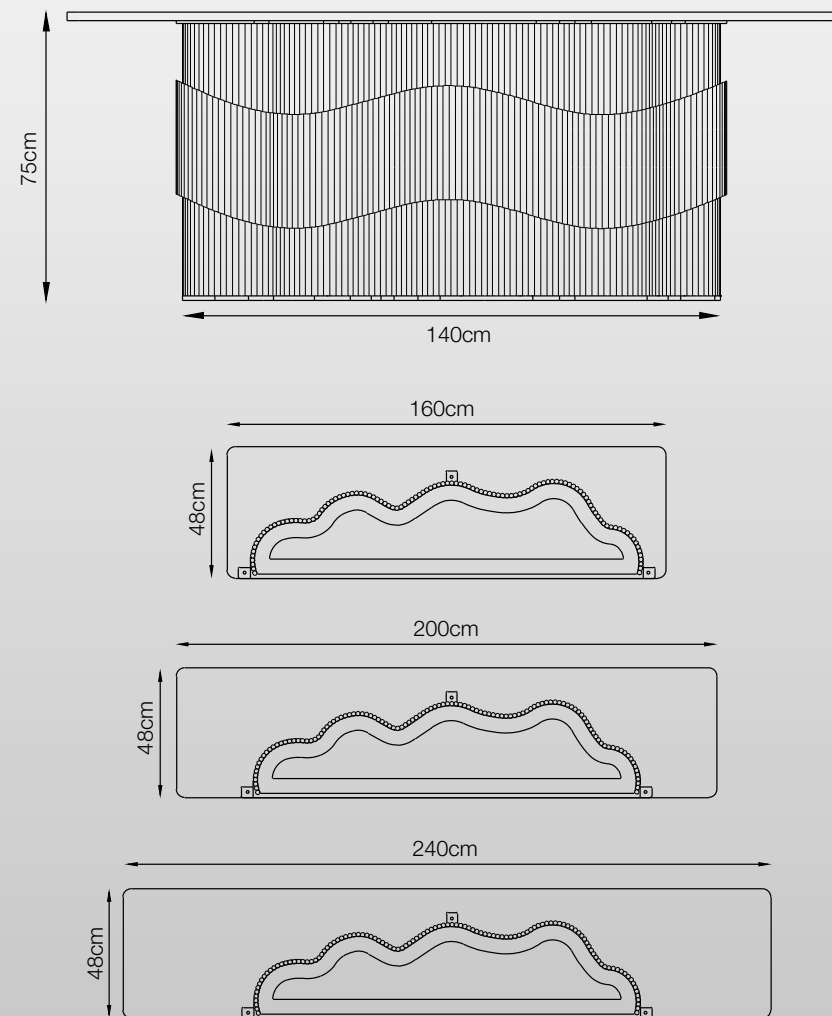

Data Sheet

SPECIFICATION

Bottom

- Solid SS 1.5mm thickness round tube frame with 349 pipes mounted on 12 mm MS plate.
- PVD Coating in Brass shade mirror finish.
- SS hardware for all fittings.

Top

- 6mm Italian Ceramic for refined aesthetics.
- 18mm HDHMR backing for durability.
- Soft Rectangle Shape top for perfect ergonomics.

Timeless & Exquisite
in all things Stanley

STANLEY

Design Altitude

COFFEE TABLE & SIDE TABLE COLLECTIONS