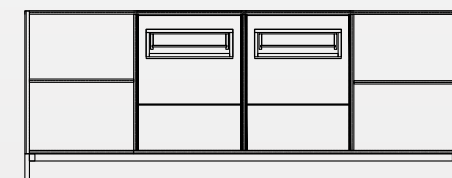

Internal Elevation