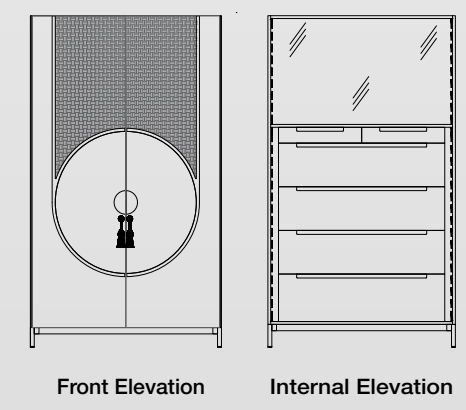

STORAGE UNIT
W - 1200mm, D - 540mm, H - 2100mm