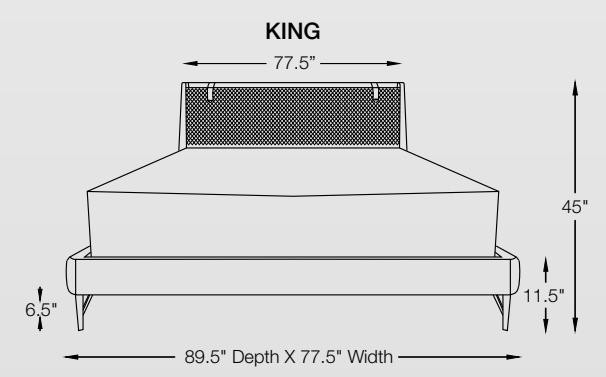

VENUS

Bedding Collection

Data Sheet