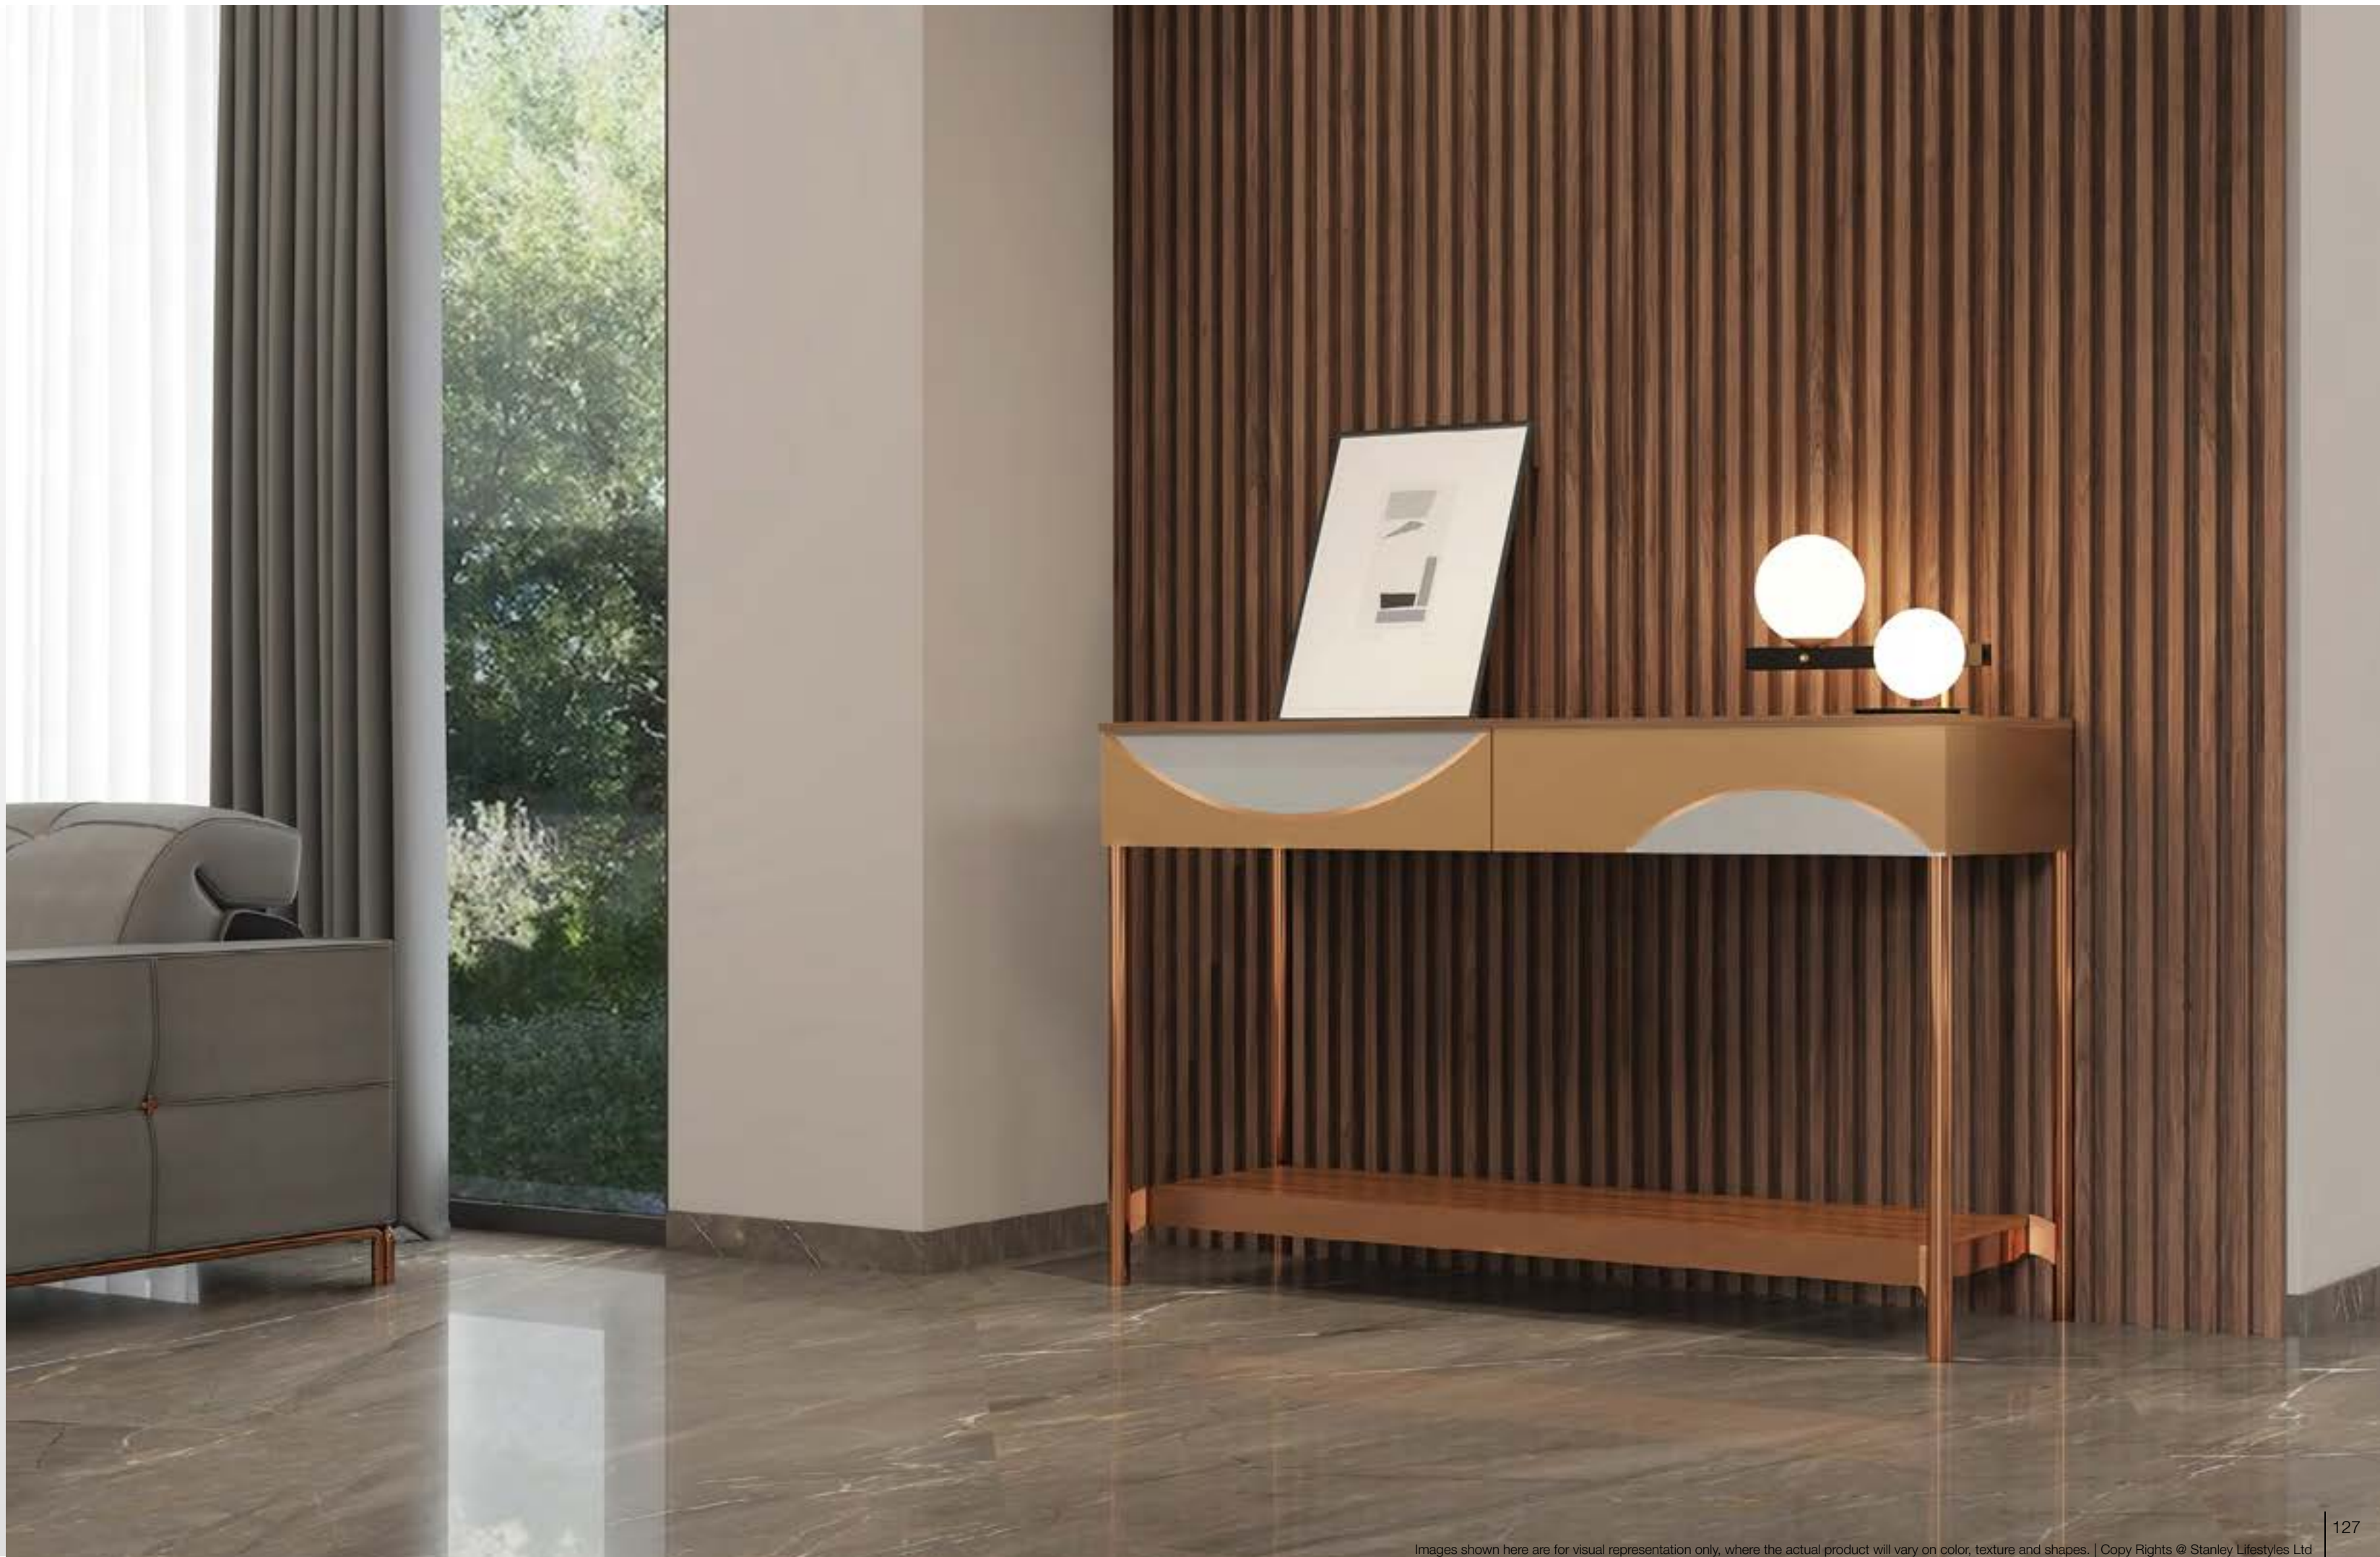

CONSOLE

W - 1200mm, D - 470mm, H - 900mm