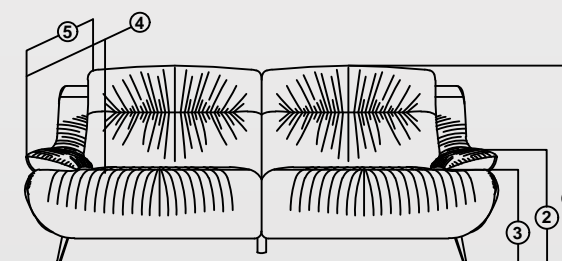

CT

1. TOTAL HEIGHT - 41"(104cm)
2. ARM REST HEIGHT- 23.5"(59.5cm)
3. SEAT HEIGHT - 18.5"(47cm)
4. SEAT DEPTH - 23"(58.5cm)
5. TOTAL DEPTH - 43.5"(110.5cm)
6. LEG HEIGHT - 5.5"(14cm)

KEY HIGHLIGHTS :

- Soft cushion with amazing comfort
- Upper layer memory foam, for enhanced softness
- Bottom layer high-density foam for long hours of seating
- Modular design which can be configured in many sizes
- SS 304 leg with PVD coated

UPHOLSTERY OPTION :

- Toscana Nova / Cashmere / Peach Melba

LEG OPTION :

- SS / PVD Brass / PVD Copper

CONFIGURATION :

- 1 Seater / 2 Seater / 3 Seater / 1SA + Console + 1SA
- Console / CT