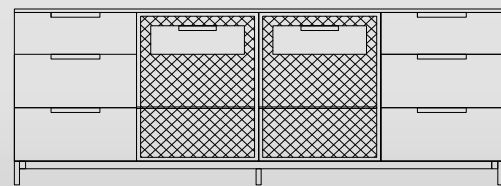

Crockery Unit 8ft - Metal to Floor

W - 2400mm, H - 945mm, D - 455mm

Front View