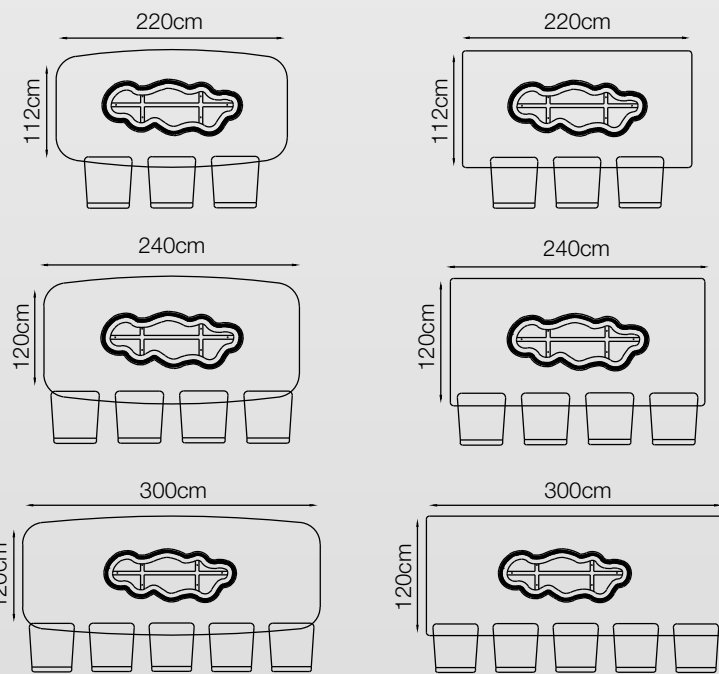

SPECIFICATION

Bottom

- Solid MS 1.5mm thickness round tube frame with 698 pipes mounted on 10mm MS plate.
- Platinum Gray Metallic Paint Coated base.
- SS hardware for all fittings.

Top

- 6mm Italian Ceramic for refined aesthetics.
- 10mm Glass backing for durability.
- Pear / Soft Rectangle Shape top for perfect ergonomics.