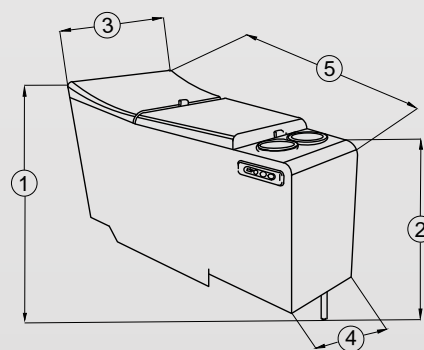

CURVE CONSOLE

1. TOTAL HEIGHT BACK SIDE - 26.5"(67.5cm)
2. TOTAL HEIGHT FRONT SIDE - 23.25"(59cm)
3. TOTAL WIDTH BACK SIDE - 17"(43cm)
4. TOTAL WIDTH FRONT SIDE - 10"(25.5cm)
5. TOTAL DEPTH - 40.25"(102.5cm)