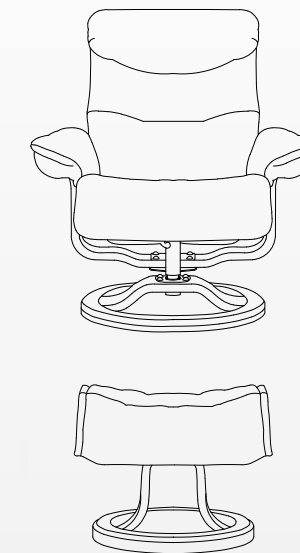

W 20" x D 18" x H 16"

W 51cm x D 46cm x H 40.5cm

Leg Height - 10.5"(26.5cm)

CONFIGURATION :

- 1 Seater with Puffee

Data Sheet

ODENSE

Recliner Collection