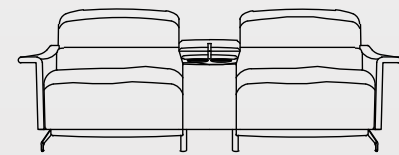

CIRRUS CURVE

Data Sheet

Home Theatre Collection

CIRRUS STRAIGHT

Data Sheet

Home Theatre Collection

1STR + CON + 1STR

TW - 89" / TW - 226cm