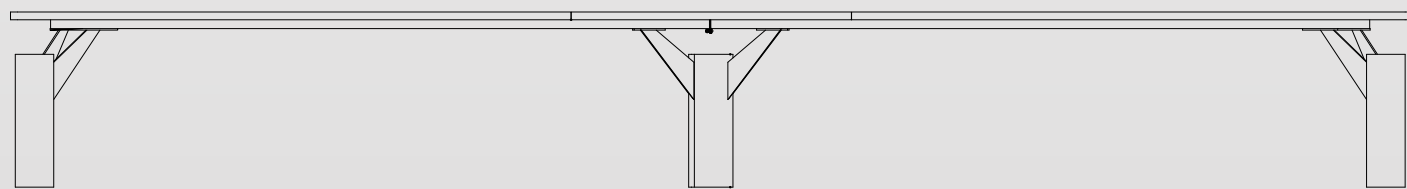

Front View

Boss Table Desk Front Elevation

W - 2286mm, H - 750mm, D - 1100mm

Front View

Boss Storage Elevation

W - 2200mm, H - 927mm, D - 450mm

Front View

Boss Additional Storage Elevation

W - 1600mm, H - 625mm, D - 450mm

Front View

Deep Rooted Conference Table - 8ft
 W - 2400mm, H - 750mm, D - 1200mm

Front View

Deep Rooted Conference Table - 10ft
 W - 3000mm, H - 750mm, D - 1200mm

Front View

Deep Rooted Conference Table - 20ft

W - 6000mm, H - 750mm, D - 1200mm

Front View

Cxo Table - 7ft
 W - 2100mm, H - 750mm, D - 1200mm

Front View

Cxo Table - 8ft
 W - 2400mm, H - 750mm, D - 1200mm

Front View

Functional & Elegant