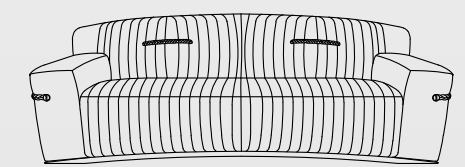

2.5 STR

TW - 99.5" / ISW - 73.5"
TW - 252.5CM / ISW - 186.5CM