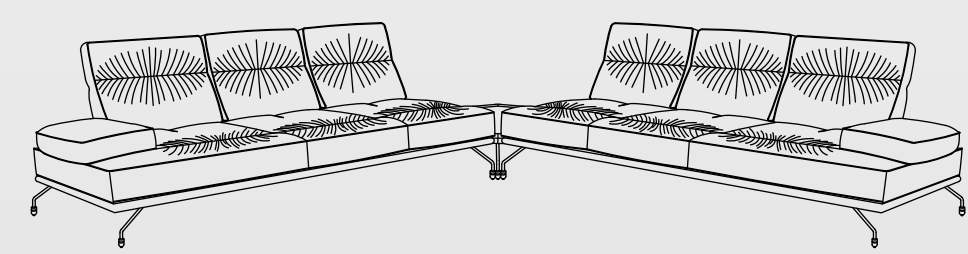

1. TOTAL HEIGHT - 38.75"(98.5cm)
2. ARM REST HEIGHT - 23"(58.5cm)
3. SEAT HEIGHT - 19"(48cm)
4. SEAT DEPTH - 22"(56cm)
5. TOTAL DEPTH - 41"(104cm)
6. LEG HEIGHT - 9.5"(24cm)

Note: Before Recline - 41"(104cm)
After Recline - 49.5"(125.5cm)

3SA + CT + 3SA
TW - 142"(360.5cm) X TW - 142"(360.5cm)

KEY HIGHLIGHTS :

- Sleek design with stylish leg
- Adjustable backrest with adjustable neckrest
- Upper Layer memory foam, for enhanced softness
- SS 304 leg with PVD Coated
- Bottom layer high-density foam for long hours of seating

UPHOLSTERY OPTION :

- Scandinavia Max / Euro Nappa / Toscana Nova
  Cashmere / Peach Melba

LEG OPTION :

- PVD Brass / SS Mirror / SS Satin