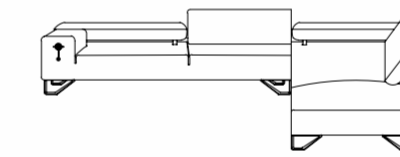

VERSIONS

1-Seater
TW - 48" / ISW - 24"

2-Seater
TW - 72" / ISW - 48"

2.5-Seater
TW - 84" / ISW - 60"

3-Seater
TW - 96" / ISW - 72"

2 Seater + LH Arm
TW - 60" / ISW - 48"

2 Seater + RH Arm
TW - 60" / ISW - 48"

2.5 Seater + LH Arm
TW - 72" / ISW - 60"

2.5 Seater + RH Arm
TW - 72" / ISW - 60"

3 Seater + LH Arm
TW - 84" / ISW - 72"

3 Seater + RH Arm
TW - 84" / ISW - 72"

Daybed LH
TW 39" X 84"

Daybed RH
TW 39" X 84"

METAL OPTIONS

COPPER

BRASS

STAINLESS STEEL

Total Height - 24"
Total Depth - 39"
Arm rest Height - 22"
Seat Height - 18"
Seat Depth - 23"

GENE

VERSIONS

3-Seater
TW - 106" / ISW - 77"