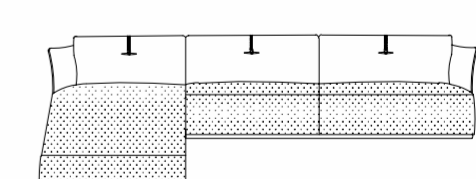

3.5 -Seater
TW - 99" / ISW - 90"

2 Seater + LH Arm
TW - 52.5" / ISW - 48"

2 Seater + RH Arm
TW - 52.5" / ISW - 48"

2.5 Seater + LH Arm
TW - 64.5" / ISW - 60"

2.5 Seater + RH Arm
TW - 64.5" / ISW - 60"

3 Seater + LH Arm
TW - 76.5" / ISW - 72"

3 Seater + RH Arm
TW - 76.5" / ISW - 72"

3.5 Seater + LH Arm
TW - 94.5" / ISW - 90"

3.5 Seater + RH Arm
TW - 94.5" / ISW - 90"

Big Daybed LH
TW - 40.5" X 78"

Big Daybed RH
TW - 40.5" X 78"

Small Daybed LH
TW - 34.5" X 78"

Small Daybed RH
TW - 34.5" X 78"

3 Seater + Big Daybed RH
TW - 117" x 78"

3 Seater + Big Daybed LH
TW - 117" x 78"

2.5 Seater + Small Daybed LH
TW - 99" x 78"

2.5 Seater + Small Daybed RH
TW - 99" x 78"

Total Height - 38"
Total Depth - 35"
Arm rest Height - 28.5"
Seat Height - 17"
Seat Depth - 22"

METAL OPTIONS

COPPER

BRASS

STAINLESS STEEL

GRACE

GRACE

VERSIONS

				
1 - Seater TW - 85.5" / ISW - 32"	2 - Seater TW - 77.5" / ISW - 54"	2.5 - Seater TW - 85.5" / ISW - 62"	3 - Seater TW - 93.5" / ISW - 70"	2 - Seater + LH Arm TW - 65.7" / ISW - 54"
				
2 Seater + RH Arm TW - 65.7" / ISW - 54"	2.5 Seater + LH Arm TW - 73.7" / ISW - 62"	2.5 Seater + RH Arm TW - 73.7" / ISW - 62"	3 Seater + LH Arm TW - 81.7" / ISW - 70"	3 Seater + RH Arm TW - 81.7" / ISW - 70"
				
Small Daybed LH TW - 41.7" / ISW - 86.5"	Small Daybed RH TW - 41.7" / ISW - 86.5"	Big Daybed LH TW - 47.7" / ISW - 86.5"	Big Daybed RH TW - 47.7" / ISW - 86.5"	2.5 Seater + Small Daybed LH TW 115.5" X 86.5"
				
2.5 Seater + Small Daybed RH TW 115.5" X 86.5"	3 Seater + Big Daybed LH TW 129.5" X 86.5"	3 Seater + Big Daybed RH TW 129.5" X 86.5"	3 Seater + Corner + 3 Seater TW 124.7" X 124.7"	3 Seater + Corner + 2.5 Seater TW 124.7" X 116.7"
				
2.5 Seater + Corner + 3 Seater TW 116.7" X 124.7"	3 Seater + Corner + 2 Seater TW 124.7" X 108.7"	2 Seater + Corner + 3 Seater TW 108.7" X 124.7"	2.5 Seater + Corner + 2.5 Seater TW 116.7" X 116.7"	2 Seater + Corner + 2 Seater TW 108.7" X 108.7"
				
Corner TW 43" X 43"				