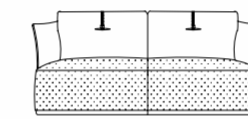

METAL OPTIONS

COPPER

BRASS

STAINLESS STEEL

VERSIONS

Total Height - 37.5"
 Total Depth - 36.5"
 Arm rest Height - 23.5"
 Seat Height - 17"
 Seat Depth - 22"

METAL OPTIONS

Total Height - 41"
 Total Depth - 36.5"
 Total Width - 30"
 Arm rest Height - 25"
 Seat Height - 18"
 Seat Depth - 21.5"
 Inside Seat Width - 24"

METAL OPTIONS

ELEGANCE COLLECTION

ALEXUS

VERSIONS

1 -Seater
TW - 33" / ISW - 24"

2 -Seater
TW - 57" / ISW - 48"

2.5 -Seater
TW - 69" / ISW - 60"

3 -Seater
TW - 81" / ISW - 72"

3.5 -Seater
TW - 99" / ISW - 90"

2 Seater + LH Arm
TW - 52.5" / ISW - 48"

2 Seater + RH Arm
TW - 52.5" / ISW - 48"

2.5 Seater + LH Arm
TW - 64.5" / ISW - 60"

2.5 Seater + RH Arm
TW - 64.5" / ISW - 60"

3 Seater + LH Arm
TW - 76.5" / ISW - 72"

3 Seater + RH Arm
TW - 76.5" / ISW - 72"

3.5 Seater + LH Arm
TW - 94.5" / ISW - 90"

3.5 Seater + RH Arm
TW - 94.5" / ISW - 90"

Big Daybed LH
TW - 40.5" X 78"

Big Daybed RH
TW - 40.5" X 78"

Small Daybed LH
TW - 34.5" X 78"