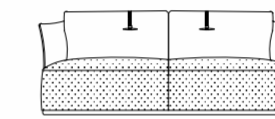

METAL OPTIONS

COPPER

BRASS

STAINLESS STEEL

VERSIONS

Total Height - 37.5"
 Total Depth - 36.5"
 Arm rest Height - 23.5"
 Seat Height - 17"
 Seat Depth - 22"

METAL OPTIONS

Total Height - 41"
 Total Depth - 36.5"
 Total Width - 30"
 Arm rest Height - 25"
 Seat Height - 18"
 Seat Depth - 21.5"
 Inside Seat Width - 24"

METAL OPTIONS

ELEGANCE COLLECTION

ALEXUS

VERSIONS

1 -Seater
TW - 33" / ISW - 24"

2 -Seater
TW - 57" / ISW - 48"

2.5 -Seater
TW - 69" / ISW - 60"

3 -Seater
TW - 81" / ISW - 72"

3.5 -Seater
TW - 99" / ISW - 90"

2 Seater + LH Arm
TW - 52.5" / ISW - 48"

2 Seater + RH Arm
TW - 52.5" / ISW - 48"

2.5 Seater + LH Arm
TW - 64.5" / ISW - 60"

2.5 Seater + RH Arm
TW - 64.5" / ISW - 60"

3 Seater + LH Arm
TW - 76.5" / ISW - 72"

3 Seater + RH Arm
TW - 76.5" / ISW - 72"

3.5 Seater + LH Arm
TW - 94.5" / ISW - 90"

3.5 Seater + RH Arm
TW - 94.5" / ISW - 90"

Big Daybed LH
TW - 40.5" X 78"

Big Daybed RH
TW - 40.5" X 78"

Small Daybed LH
TW - 34.5" X 78"