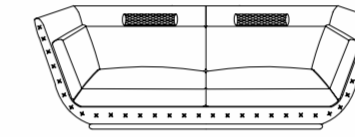

Total Height - 33"
Total Depth - 36"
Arm rest Height - 25"
Seat Height - 17.5"
Seat Depth - 21.5"

METAL OPTIONS

COPPER BRASS STAINLESS STEEL

CEASAR

VERSIONS

				
1 - Seater TW - 42" / ISW - 24"	2 - Seater TW - 66" / ISW - 48"	2.5 - Seater TW - 78" / ISW - 60"	3 - Seater TW - 90" / ISW - 72"	3.5 - Seater TW - 108" / ISW - 90"
				
2 Seater + LH Arm TW - 57" / ISW - 48"	2 Seater + RH Arm TW - 57" / ISW - 48"	2.5 Seater + LH Arm TW - 69" / ISW - 60"	2.5 Seater + RH Arm TW - 69" / ISW - 60"	3 Seater + LH Arm TW - 81" / ISW - 72"
				
3 Seater + RH Arm TW - 81" / ISW - 72"	3.5 Seater + LH Arm TW - 99" / ISW - 90"	3.5 Seater + RH Arm TW - 99" / ISW - 90"	Big Daybed LH TW 45" X 70"	Big Daybed RH TW 45" X 70"
				
Small Daybed LH TW 39" X 70"	Small Daybed RH TW 39" X 70"	3 Seater + Big Daybed RH TW 126" X 70"	3 Seater + Big Daybed LH TW 126" X 70"	2.5 Seater + Small Daybed RH TW 108" X 70"
				
2.5 Seater + Small Daybed LH TW 108" X 70"				

METAL OPTIONS

COPPER BRASS STAINLESS STEEL

Total Height - 32"
Total Depth - 39"
Arm rest Height - 26.5"
Seat Height - 18"
Seat Depth - 21.5"

CLARA

VERSIONS

Total Height - 28.5"
Total Depth - 37"
Arm rest Height - 23.5"
Seat Height - 15.5"
Seat Depth - 22"

METAL OPTIONS

COPPER BRASS STAINLESS STEEL

DIANA

VERSIONS

2-Seater
TW - 74.5" / ISW - 48"

2.5-Seater
TW - 84.5" / ISW - 58"

3-Seater
TW - 97.5" / ISW - 71"

3.5-Seater
TW - 116.5" / ISW - 90"

METAL OPTIONS

COPPER

BRASS

STAINLESS STEEL

Total Height - 38.5"
Total Depth - 36"
Arm rest Height -
Seat Height - 15.5"
Seat Depth - 21.5"

ETHAN

VERSIONS

1 - Seater
TW - 47" / ISW - 24"