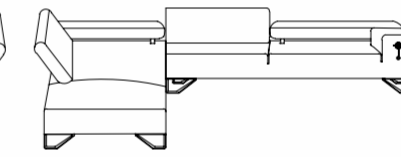

VERSIONS

1-Seater
TW - 48" / ISW - 24"

2-Seater
TW - 72" / ISW - 48"

2.5-Seater
TW - 84" / ISW - 60"

3-Seater
TW - 96" / ISW - 72"

2 Seater + LH Arm
TW - 60" / ISW - 48"

2 Seater + RH Arm
TW - 60" / ISW - 48"

2.5 Seater + LH Arm
TW - 72" / ISW - 60"

2.5 Seater + RH Arm
TW - 72" / ISW - 60"

3 Seater + LH Arm
TW - 84" / ISW - 72"

3 Seater + RH Arm
TW - 84" / ISW - 72"

Daybed LH
TW 39" X 84"

Daybed RH
TW 39" X 84"

3 Seater + Daybed RH
TW 123" X 84"

3 Seater + Daybed LH
TW 123" X 84"

2.5 Seater + Daybed LH
TW 111" X 84"

2.5 Seater + Daybed RH
TW 111" X 84"

Onyx ST with Mono Speaker
TW 40 X 40

Onyx ST
TW 40 X 40

Glass ST
TW 40 X 40

METAL OPTIONS

COPPER

BRASS

STAINLESS STEEL

Total Height - 24"
Total Depth - 39"
Arm rest Height - 22"
Seat Height - 18"
Seat Depth - 23"

GENE

VERSIONS

3-Seater
TW - 106" / ISW - 77"