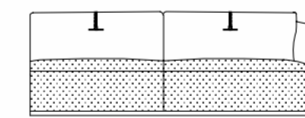

METAL OPTIONS

ELEGANCE COLLECTION

ALEXUS

VERSIONS

1 -Seater
TW - 33" / ISW - 24"

2 -Seater
TW - 57" / ISW - 48"

2.5 -Seater
TW - 69" / ISW - 60"

3 -Seater
TW - 81" / ISW - 72"

3.5 -Seater
TW - 99" / ISW - 90"

2 Seater + LH Arm
TW - 52.5" / ISW - 48"

2 Seater + RH Arm
TW - 52.5" / ISW - 48"

2.5 Seater + LH Arm
TW - 64.5" / ISW - 60"

2.5 Seater + RH Arm
TW - 64.5" / ISW - 60"

3 Seater + LH Arm
TW - 76.5" / ISW - 72"

3 Seater + RH Arm
TW - 76.5" / ISW - 72"

3.5 Seater + LH Arm
TW - 94.5" / ISW - 90"

3.5 Seater + RH Arm
TW - 94.5" / ISW - 90"

Big Daybed LH
TW - 40.5" X 78"

Big Daybed RH
TW - 40.5" X 78"

Small Daybed LH
TW - 34.5" X 78"

Small Daybed RH
TW - 34.5" X 78"

3 Seater + Big Daybed RH
TW - 117" x 78"

3 Seater + Big Daybed LH
TW - 117" x 78"

2.5 Seater + Small Daybed LH
TW - 99" x 78"

2.5 Seater + Small Daybed RH
TW - 99" x 78"

Total Height - 38"
Total Depth - 35"
Arm rest Height - 28.5"
Seat Height - 17"
Seat Depth - 22"