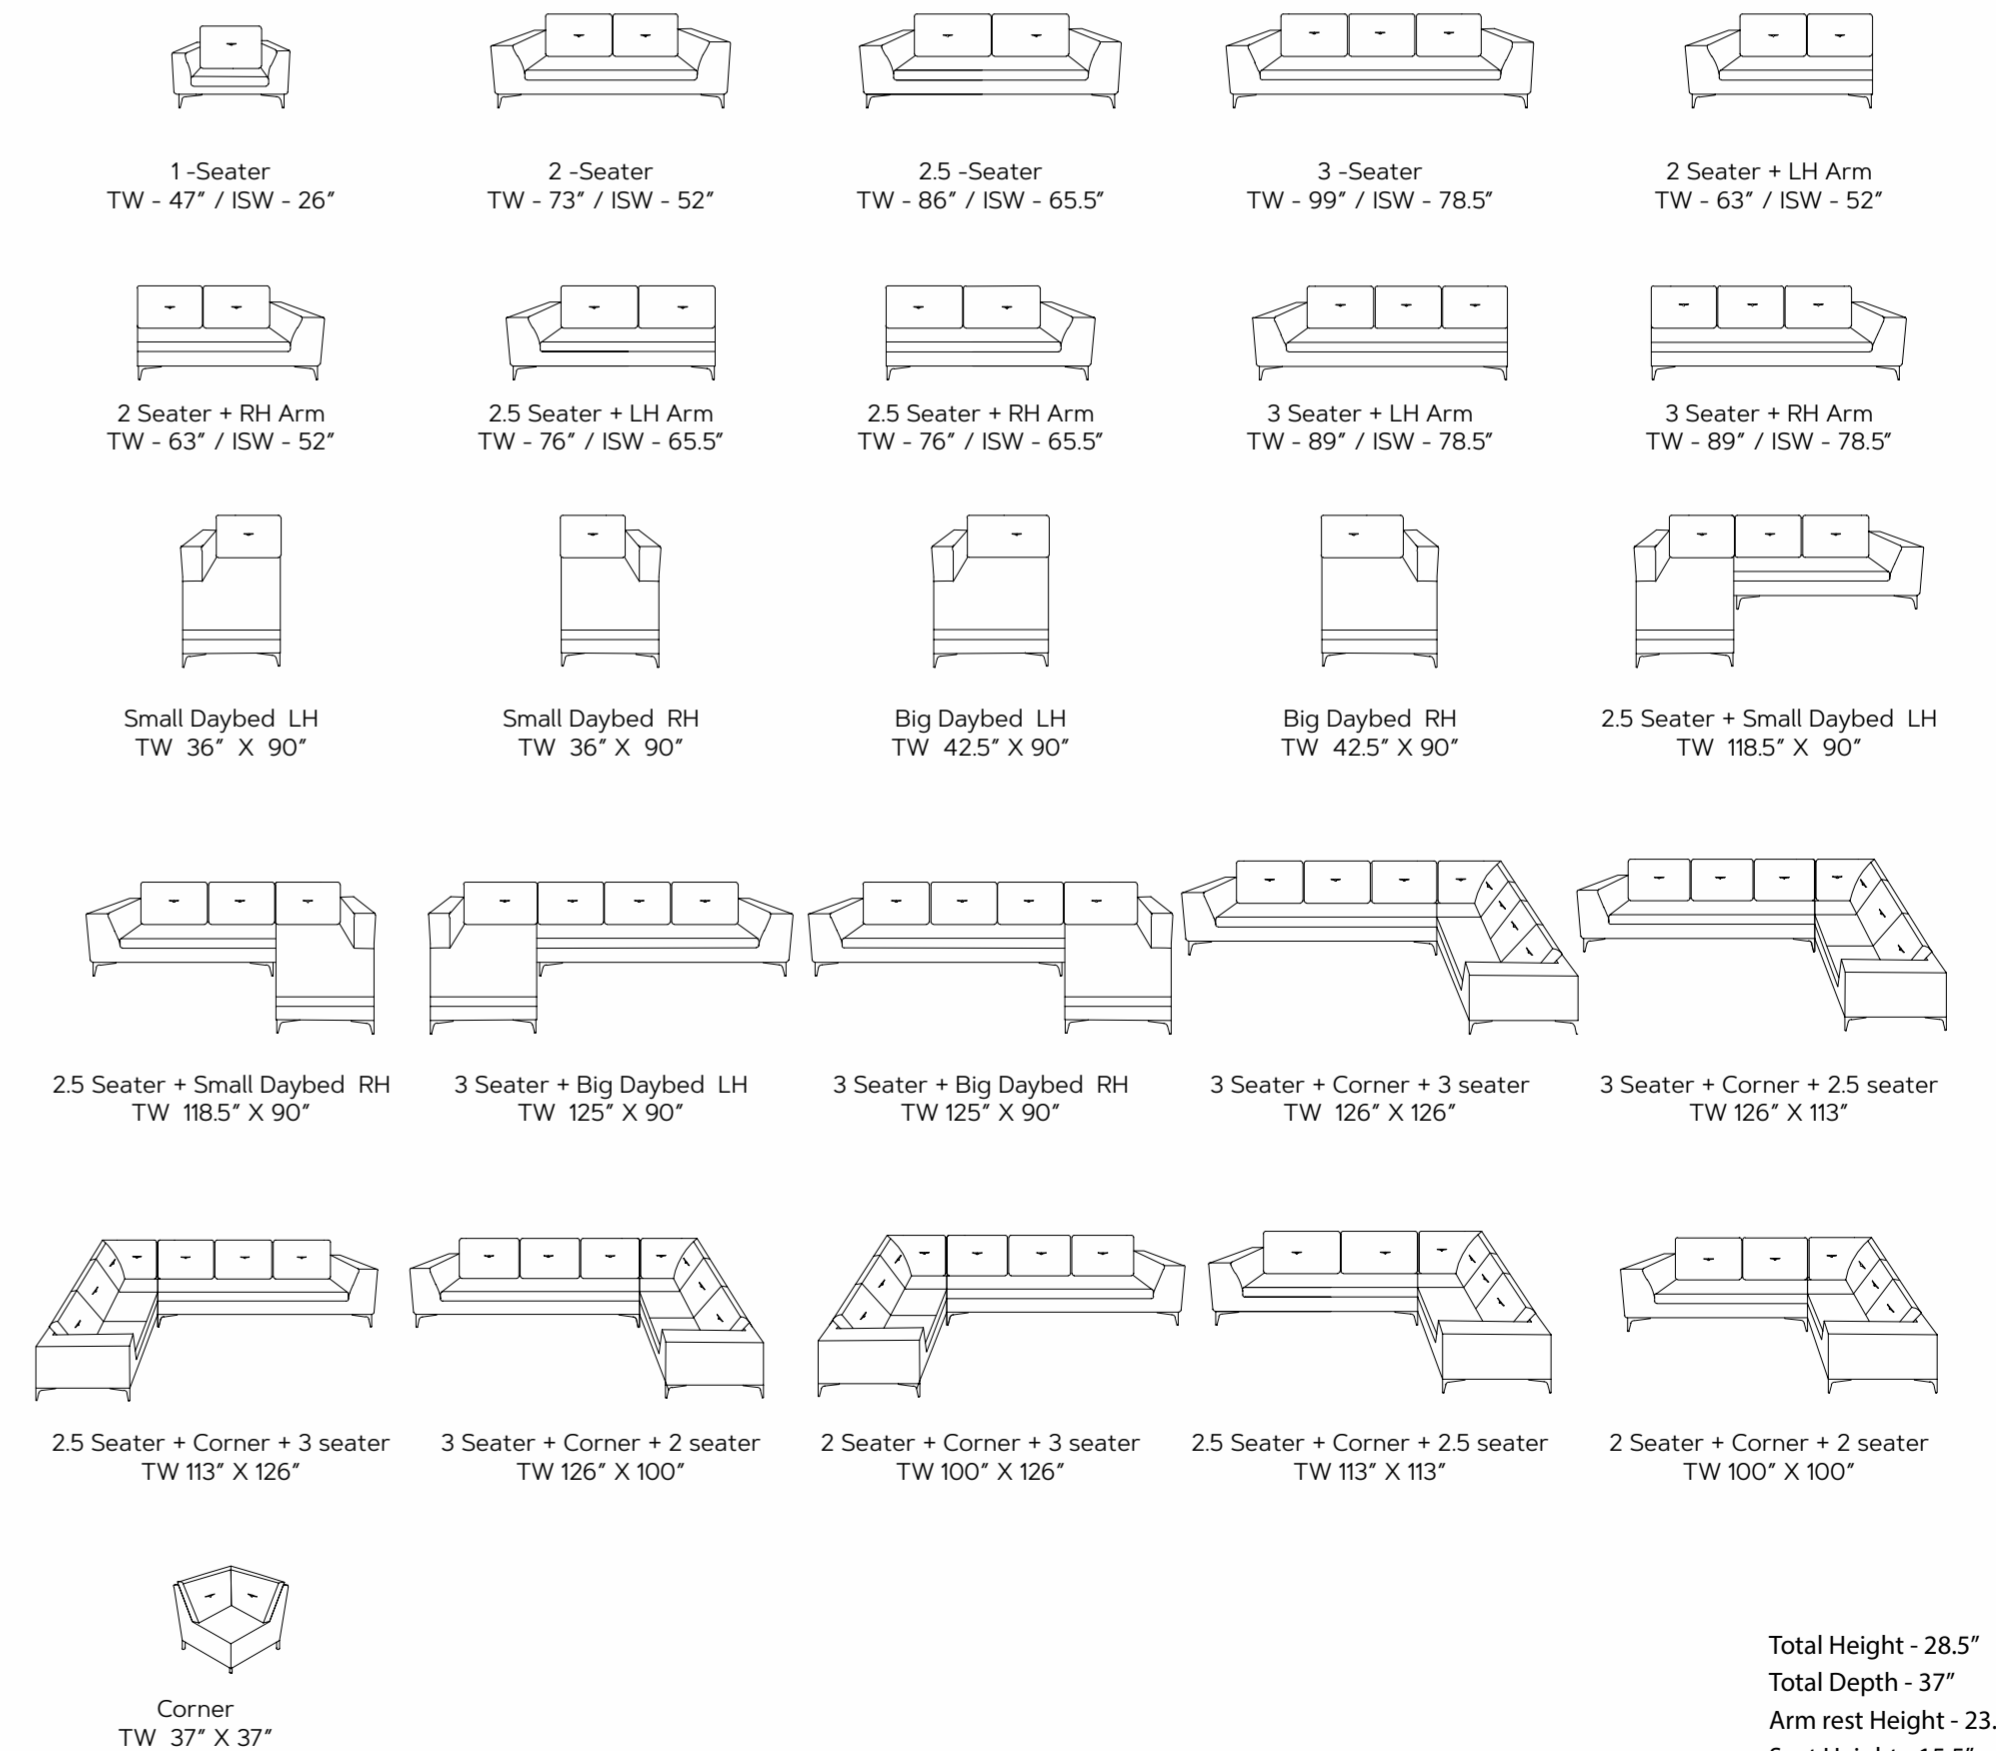

Total Height - 33"
Total Depth - 36"
Arm rest Height - 25"
Seat Height - 17.5"
Seat Depth - 21.5"

METAL OPTIONS

COPPER BRASS STAINLESS STEEL

CEASAR

VERSIONS

				
1 - Seater TW - 42" / ISW - 24"	2 - Seater TW - 66" / ISW - 48"	2.5 - Seater TW - 78" / ISW - 60"	3 - Seater TW - 90" / ISW - 72"	3.5 - Seater TW - 108" / ISW - 90"
				
2 Seater + LH Arm TW - 57" / ISW - 48"	2 Seater + RH Arm TW - 57" / ISW - 48"	2.5 Seater + LH Arm TW - 69" / ISW - 60"	2.5 Seater + RH Arm TW - 69" / ISW - 60"	3 Seater + LH Arm TW - 81" / ISW - 72"
				
3 Seater + RH Arm TW - 81" / ISW - 72"	3.5 Seater + LH Arm TW - 99" / ISW - 90"	3.5 Seater + RH Arm TW - 99" / ISW - 90"	Big Daybed LH TW 45" X 70"	Big Daybed RH TW 45" X 70"
				
Small Daybed LH TW 39" X 70"	Small Daybed RH TW 39" X 70"	3 Seater + Big Daybed RH TW 126" X 70"	3 Seater + Big Daybed LH TW 126" X 70"	2.5 Seater + Small Daybed RH TW 108" X 70"
				
2.5 Seater + Small Daybed LH TW 108" X 70"				

METAL OPTIONS

COPPER BRASS STAINLESS STEEL

Total Height - 32"
Total Depth - 39"
Arm rest Height - 26.5"
Seat Height - 18"
Seat Depth - 21.5"

CLARA

VERSIONS

Total Height - 28.5"
Total Depth - 37"
Arm rest Height - 23.5"
Seat Height - 15.5"
Seat Depth - 22"