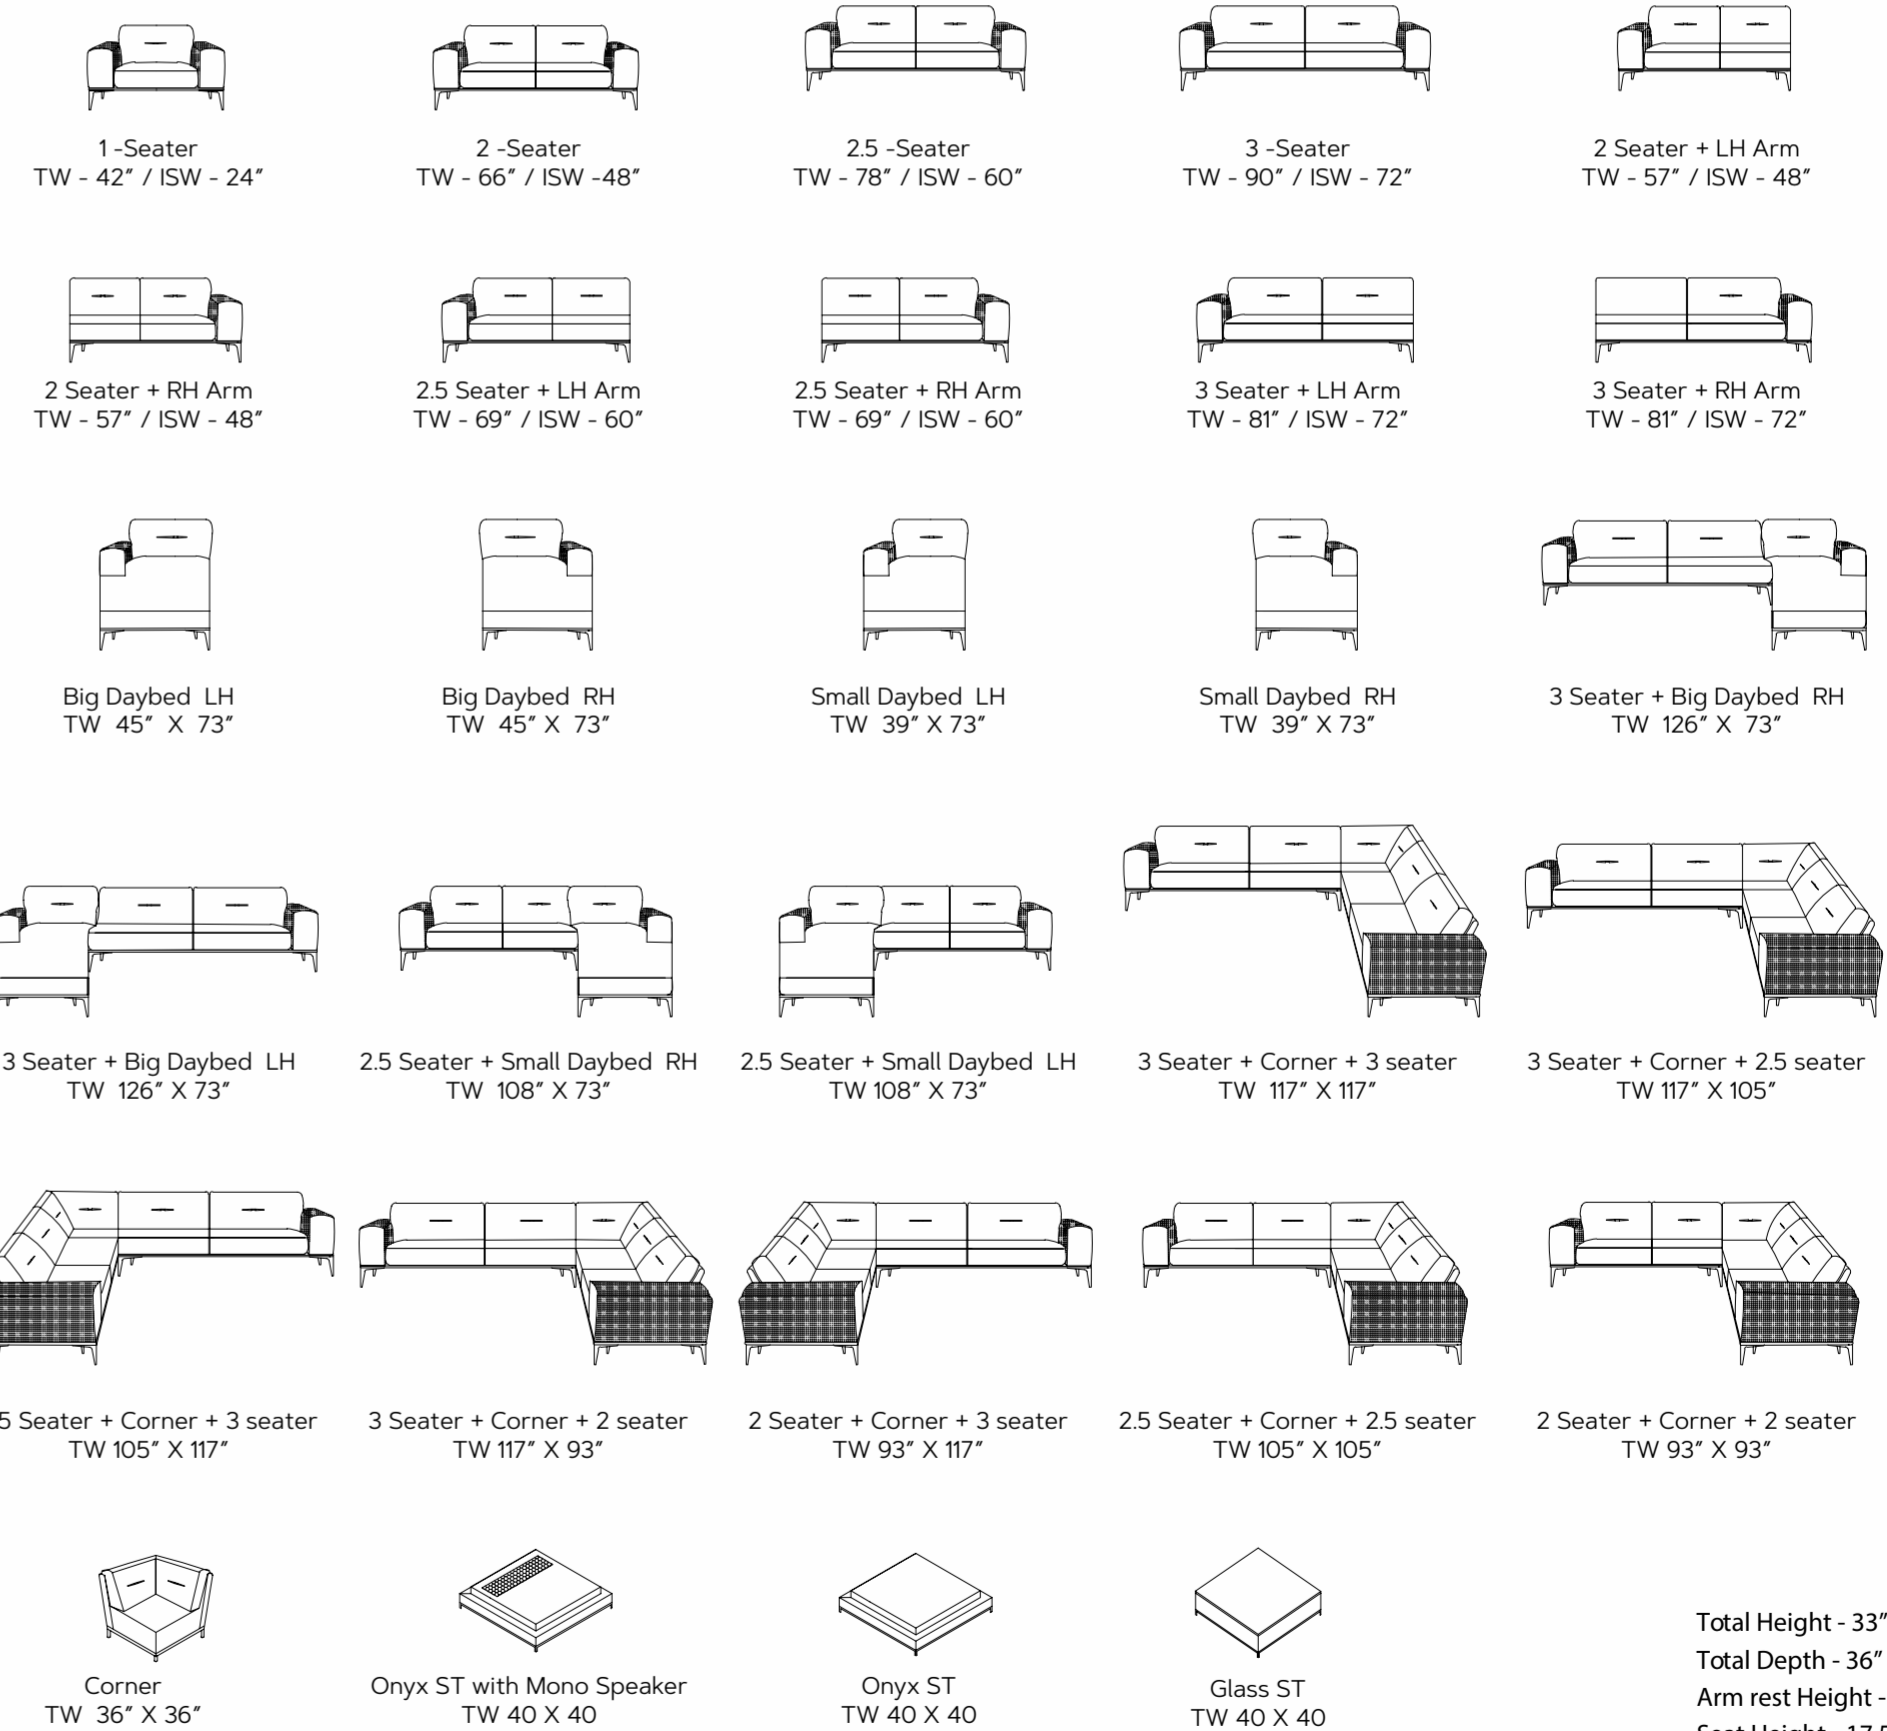

METAL OPTIONS

COPPER

BRASS

STAINLESS STEEL

Total Height - 38"
Total Depth - 35"
Arm rest Height - 28.5"
Seat Height - 17"
Seat Depth - 22"

CAROLINA

CAROLINA

VERSIONS

Total Height - 33"
Total Depth - 36"
Arm rest Height - 25"
Seat Height - 17.5"
Seat Depth - 21.5"

METAL OPTIONS

COPPER BRASS STAINLESS STEEL

CEASAR

VERSIONS

				
1 - Seater TW - 42" / ISW - 24"	2 - Seater TW - 66" / ISW - 48"	2.5 - Seater TW - 78" / ISW - 60"	3 - Seater TW - 90" / ISW - 72"	3.5 - Seater TW - 108" / ISW - 90"
				
2 Seater + LH Arm TW - 57" / ISW - 48"	2 Seater + RH Arm TW - 57" / ISW - 48"	2.5 Seater + LH Arm TW - 69" / ISW - 60"	2.5 Seater + RH Arm TW - 69" / ISW - 60"	3 Seater + LH Arm TW - 81" / ISW - 72"
				
3 Seater + RH Arm TW - 81" / ISW - 72"	3.5 Seater + LH Arm TW - 99" / ISW - 90"	3.5 Seater + RH Arm TW - 99" / ISW - 90"	Big Daybed LH TW 45" X 70"	Big Daybed RH TW 45" X 70"
				
Small Daybed LH TW 39" X 70"	Small Daybed RH TW 39" X 70"	3 Seater + Big Daybed RH TW 126" X 70"	3 Seater + Big Daybed LH TW 126" X 70"	2.5 Seater + Small Daybed RH TW 108" X 70"
				
2.5 Seater + Small Daybed LH TW 108" X 70"				