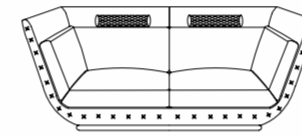

Total Height - 33"
Total Depth - 36"
Arm rest Height - 25"
Seat Height - 17.5"
Seat Depth - 21.5"

METAL OPTIONS

COPPER BRASS STAINLESS STEEL

CEASAR

VERSIONS

				
1 - Seater TW - 42" / ISW - 24"	2 - Seater TW - 66" / ISW - 48"	2.5 - Seater TW - 78" / ISW - 60"	3 - Seater TW - 90" / ISW - 72"	3.5 - Seater TW - 108" / ISW - 90"
				
2 Seater + LH Arm TW - 57" / ISW - 48"	2 Seater + RH Arm TW - 57" / ISW - 48"	2.5 Seater + LH Arm TW - 69" / ISW - 60"	2.5 Seater + RH Arm TW - 69" / ISW - 60"	3 Seater + LH Arm TW - 81" / ISW - 72"
				
3 Seater + RH Arm TW - 81" / ISW - 72"	3.5 Seater + LH Arm TW - 99" / ISW - 90"	3.5 Seater + RH Arm TW - 99" / ISW - 90"	Big Daybed LH TW 45" X 70"	Big Daybed RH TW 45" X 70"
				
Small Daybed LH TW 39" X 70"	Small Daybed RH TW 39" X 70"	3 Seater + Big Daybed RH TW 126" X 70"	3 Seater + Big Daybed LH TW 126" X 70"	2.5 Seater + Small Daybed RH TW 108" X 70"
				
2.5 Seater + Small Daybed LH TW 108" X 70"				

METAL OPTIONS

COPPER BRASS STAINLESS STEEL

Total Height - 32"
Total Depth - 39"
Arm rest Height - 26.5"
Seat Height - 18"
Seat Depth - 21.5"

CLARA

VERSIONS

Total Height - 28.5"
Total Depth - 37"
Arm rest Height - 23.5"
Seat Height - 15.5"
Seat Depth - 22"

METAL OPTIONS

COPPER BRASS STAINLESS STEEL

DIANA

VERSIONS

2-Seater
TW - 74.5" / ISW - 48"

2.5-Seater
TW - 84.5" / ISW - 58"

3-Seater
TW - 97.5" / ISW - 71"

3.5-Seater
TW - 116.5" / ISW - 90"

METAL OPTIONS

COPPER

BRASS

STAINLESS STEEL

Total Height - 38.5"
Total Depth - 36"
Arm rest Height -
Seat Height - 15.5"
Seat Depth - 21.5"

ETHAN

VERSIONS

1 - Seater
TW - 47" / ISW - 24"