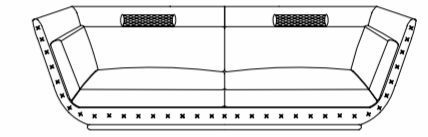

Total Height - 33"
Total Depth - 36"
Arm rest Height - 25"
Seat Height - 17.5"
Seat Depth - 21.5"

METAL OPTIONS

COPPER BRASS STAINLESS STEEL

CEASAR

VERSIONS

				
1 - Seater TW - 42" / ISW - 24"	2 - Seater TW - 66" / ISW - 48"	2.5 - Seater TW - 78" / ISW - 60"	3 - Seater TW - 90" / ISW - 72"	3.5 - Seater TW - 108" / ISW - 90"
				
2 Seater + LH Arm TW - 57" / ISW - 48"	2 Seater + RH Arm TW - 57" / ISW - 48"	2.5 Seater + LH Arm TW - 69" / ISW - 60"	2.5 Seater + RH Arm TW - 69" / ISW - 60"	3 Seater + LH Arm TW - 81" / ISW - 72"
				
3 Seater + RH Arm TW - 81" / ISW - 72"	3.5 Seater + LH Arm TW - 99" / ISW - 90"	3.5 Seater + RH Arm TW - 99" / ISW - 90"	Big Daybed LH TW 45" X 70"	Big Daybed RH TW 45" X 70"
				
Small Daybed LH TW 39" X 70"	Small Daybed RH TW 39" X 70"	3 Seater + Big Daybed RH TW 126" X 70"	3 Seater + Big Daybed LH TW 126" X 70"	2.5 Seater + Small Daybed RH TW 108" X 70"
				
2.5 Seater + Small Daybed LH TW 108" X 70"				

METAL OPTIONS

COPPER BRASS STAINLESS STEEL

Total Height - 32"
Total Depth - 39"
Arm rest Height - 26.5"
Seat Height - 18"
Seat Depth - 21.5"

CLARA

VERSIONS

Total Height - 28.5"
Total Depth - 37"
Arm rest Height - 23.5"
Seat Height - 15.5"
Seat Depth - 22"

METAL OPTIONS

COPPER BRASS STAINLESS STEEL

DIANA

VERSIONS

2-Seater
TW - 74.5" / ISW - 48"

2.5-Seater
TW - 84.5" / ISW - 58"

3-Seater
TW - 97.5" / ISW - 71"

3.5-Seater
TW - 116.5" / ISW - 90"

METAL OPTIONS

COPPER

BRASS

STAINLESS STEEL

Total Height - 38.5"
Total Depth - 36"
Arm rest Height -
Seat Height - 15.5"
Seat Depth - 21.5"

ETHAN

VERSIONS

1 - Seater
TW - 47" / ISW - 24"