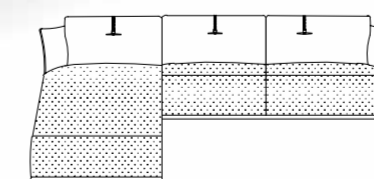

3.5 -Seater
TW - 99" / ISW - 90"

2 Seater + LH Arm
TW - 52.5" / ISW - 48"

2 Seater + RH Arm
TW - 52.5" / ISW - 48"

2.5 Seater + LH Arm
TW - 64.5" / ISW - 60"

2.5 Seater + RH Arm
TW - 64.5" / ISW - 60"

3 Seater + LH Arm
TW - 76.5" / ISW - 72"

3 Seater + RH Arm
TW - 76.5" / ISW - 72"

3.5 Seater + LH Arm
TW - 94.5" / ISW - 90"

3.5 Seater + RH Arm
TW - 94.5" / ISW - 90"

Big Daybed LH
TW - 40.5" X 78"

Big Daybed RH
TW - 40.5" X 78"

Small Daybed LH
TW - 34.5" X 78"

Small Daybed RH
TW - 34.5" X 78"

3 Seater + Big Daybed RH
TW - 117" x 78"

3 Seater + Big Daybed LH
TW - 117" x 78"

2.5 Seater + Small Daybed LH
TW - 99" x 78"

2.5 Seater + Small Daybed RH
TW - 99" x 78"

Total Height - 38"
Total Depth - 35"
Arm rest Height - 28.5"
Seat Height - 17"
Seat Depth - 22"

METAL OPTIONS

COPPER

BRASS

STAINLESS STEEL

GRACE

GRACE

VERSIONS

				
1 - Seater TW - 85.5" / ISW - 32"	2 - Seater TW - 77.5" / ISW - 54"	2.5 - Seater TW - 85.5" / ISW - 62"	3 - Seater TW - 93.5" / ISW - 70"	2 - Seater + LH Arm TW - 65.7" / ISW - 54"
				
2 Seater + RH Arm TW - 65.7" / ISW - 54"	2.5 Seater + LH Arm TW - 73.7" / ISW - 62"	2.5 Seater + RH Arm TW - 73.7" / ISW - 62"	3 Seater + LH Arm TW - 81.7" / ISW - 70"	3 Seater + RH Arm TW - 81.7" / ISW - 70"
				
Small Daybed LH TW - 41.7" / ISW - 86.5"	Small Daybed RH TW - 41.7" / ISW - 86.5"	Big Daybed LH TW - 47.7" / ISW - 86.5"	Big Daybed RH TW - 47.7" / ISW - 86.5"	2.5 Seater + Small Daybed LH TW 115.5" X 86.5"
				
2.5 Seater + Small Daybed RH TW 115.5" X 86.5"	3 Seater + Big Daybed LH TW 129.5" X 86.5"	3 Seater + Big Daybed RH TW 129.5" X 86.5"	3 Seater + Corner + 3 Seater TW 124.7" X 124.7"	3 Seater + Corner + 2.5 Seater TW 124.7" X 116.7"
				
2.5 Seater + Corner + 3 Seater TW 116.7" X 124.7"	3 Seater + Corner + 2 Seater TW 124.7" X 108.7"	2 Seater + Corner + 3 Seater TW 108.7" X 124.7"	2.5 Seater + Corner + 2.5 Seater TW 116.7" X 116.7"	2 Seater + Corner + 2 Seater TW 108.7" X 108.7"
				
Corner TW 43" X 43"				