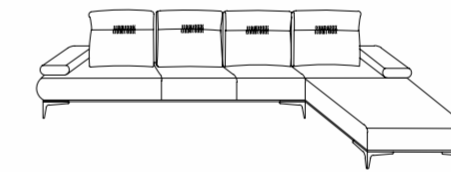

3 - Seater Single RH Arm
TW - 102" / ISW - 90"

Daybed LH
TW - 42" X 78"

Daybed RH
TW - 42" X 78"

3 - Seater + Daybed LH
TW - 144" X 78"

3 - Seater + Daybed RH
TW - 144" X 78"

2 - Seater + Daybed LH
TW - 114" X 78"

2 - Seater + Daybed RH
TW - 114" X 78"

Glass ST
TW 40 X 40

Onyx ST
TW 40 X 40

Onyx ST with Mono Speaker
TW 40 X 40

Glass CT
TW 60 X 60

Total Height - 38"
Total Depth - 40"
Arm rest Height - 23"
Seat Height - 17.5"
Seat Depth - 22"