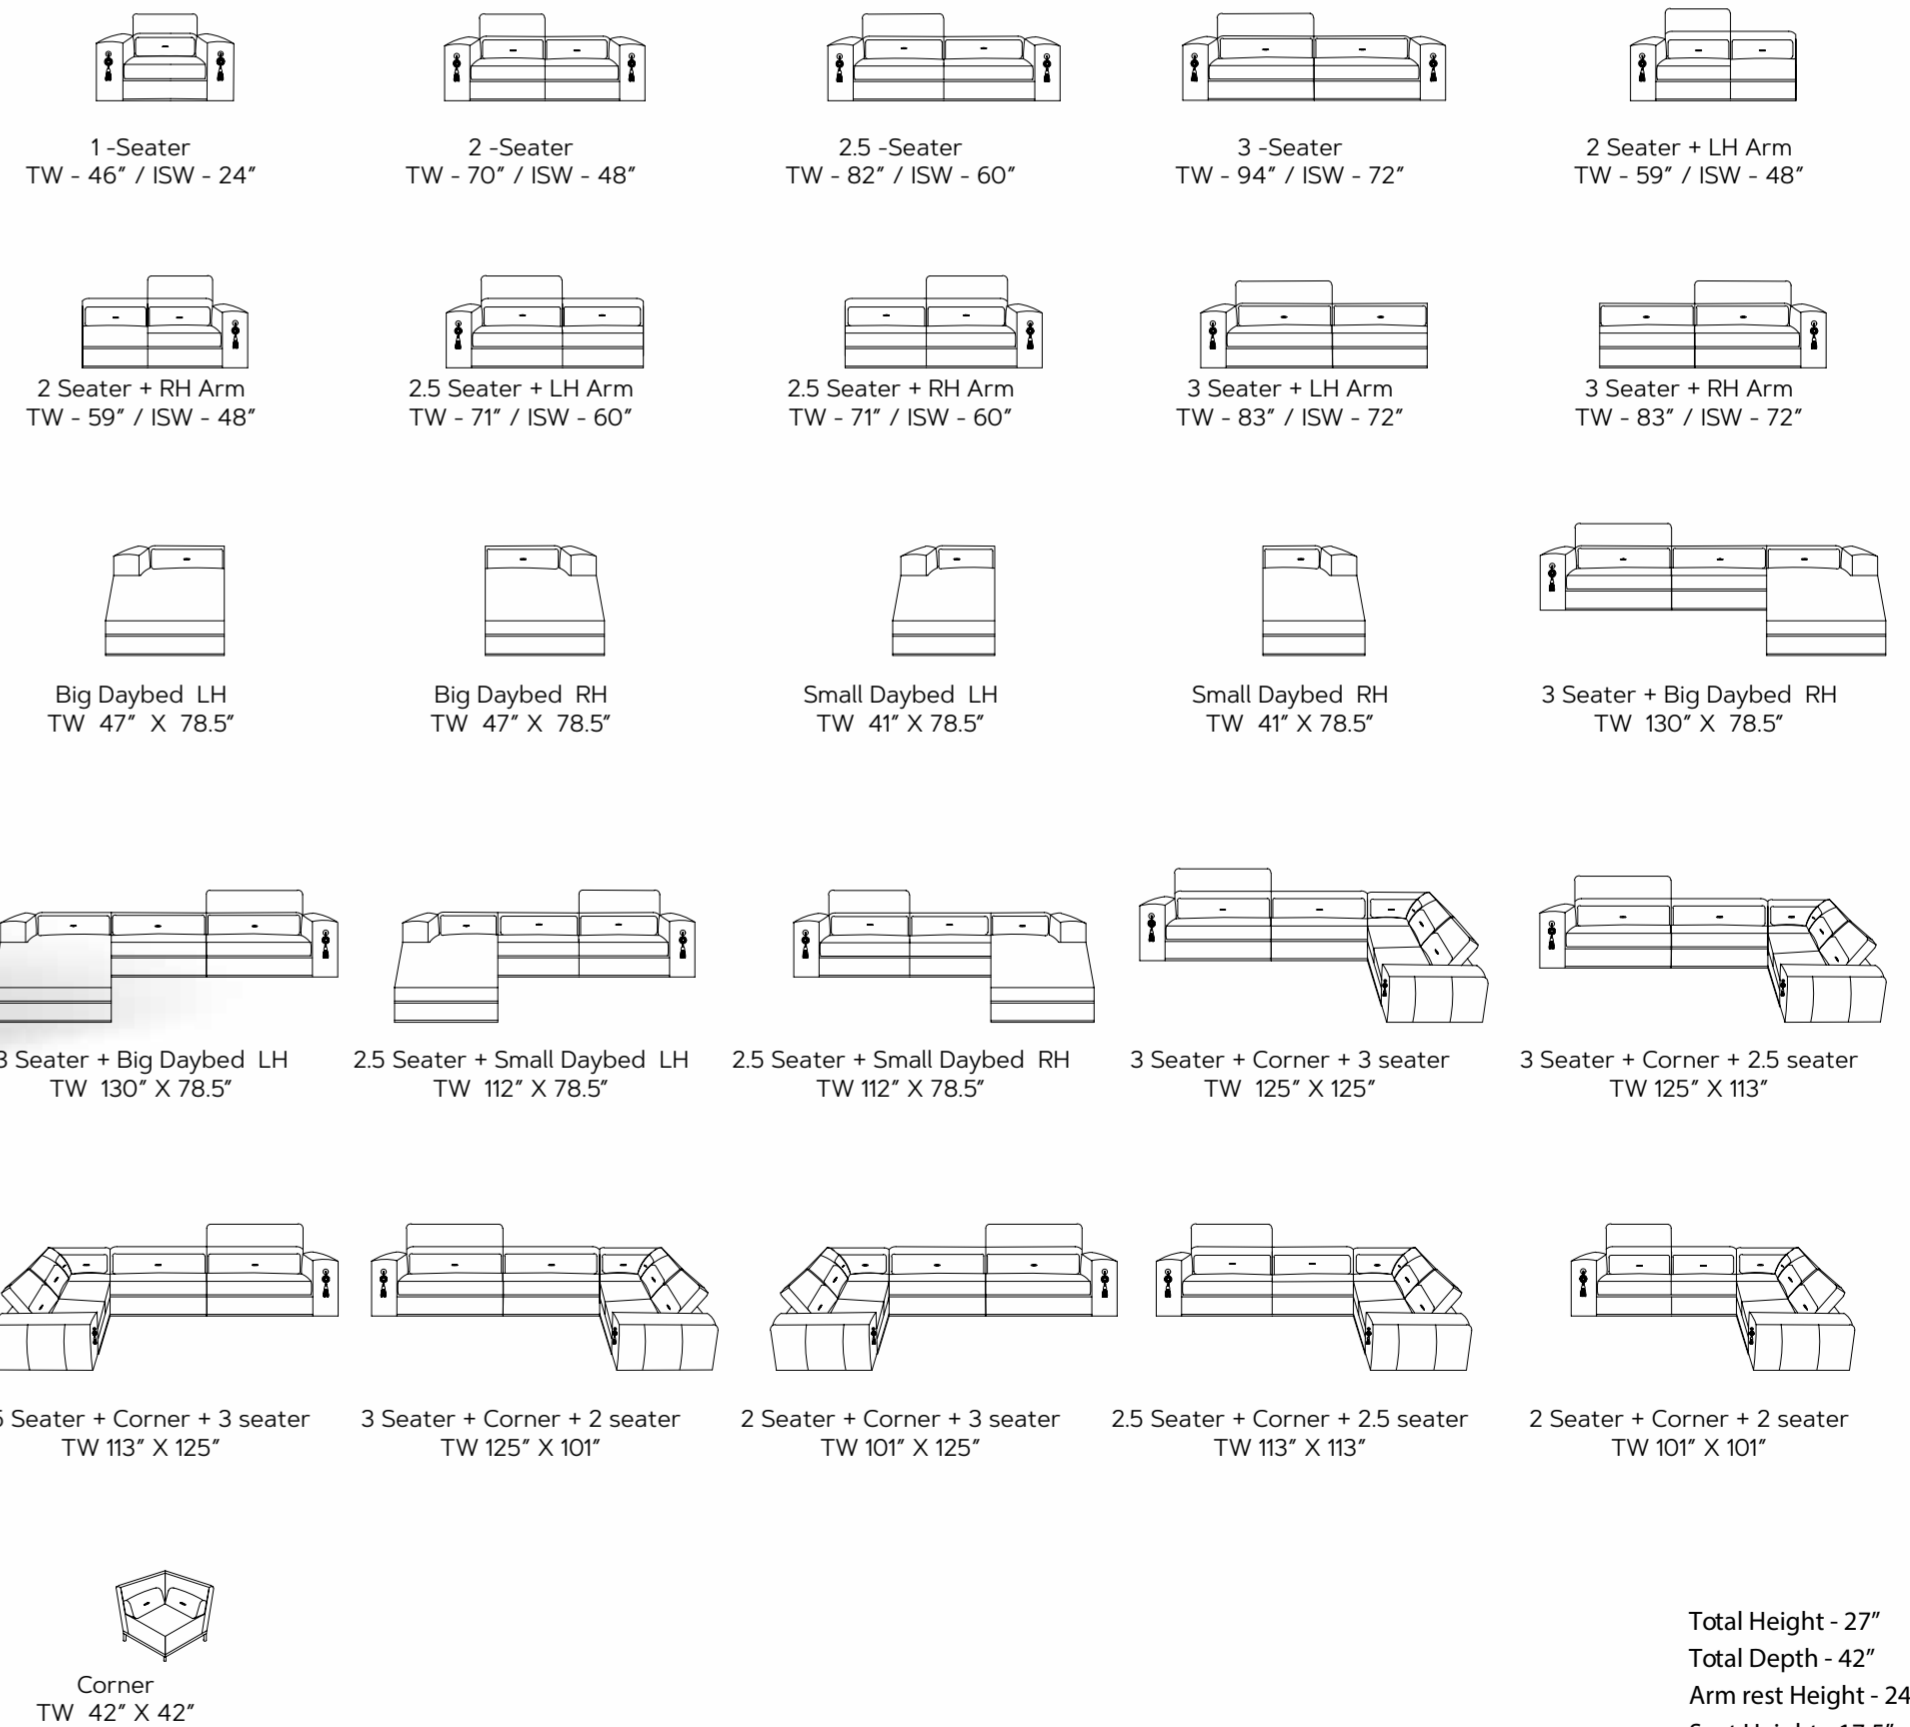

METAL OPTIONS

COPPER BRASS STAINLESS STEEL

MONARCH

MONARCH

VERSIONS

Total Height - 27"
Total Depth - 42"
Arm rest Height - 24.5"
Seat Height - 17.5"
Seat Depth - 22"

METAL OPTIONS

COPPER BRASS STAINLESS STEEL

DONNA

VERSIONS

Total Height - 23.5"
Total Depth - 42"
Arm rest Height - 26"
Seat Height - 17"
Seat Depth - 22"

METAL OPTIONS

COPPER

BRASS

STAINLESS STEEL

KARL