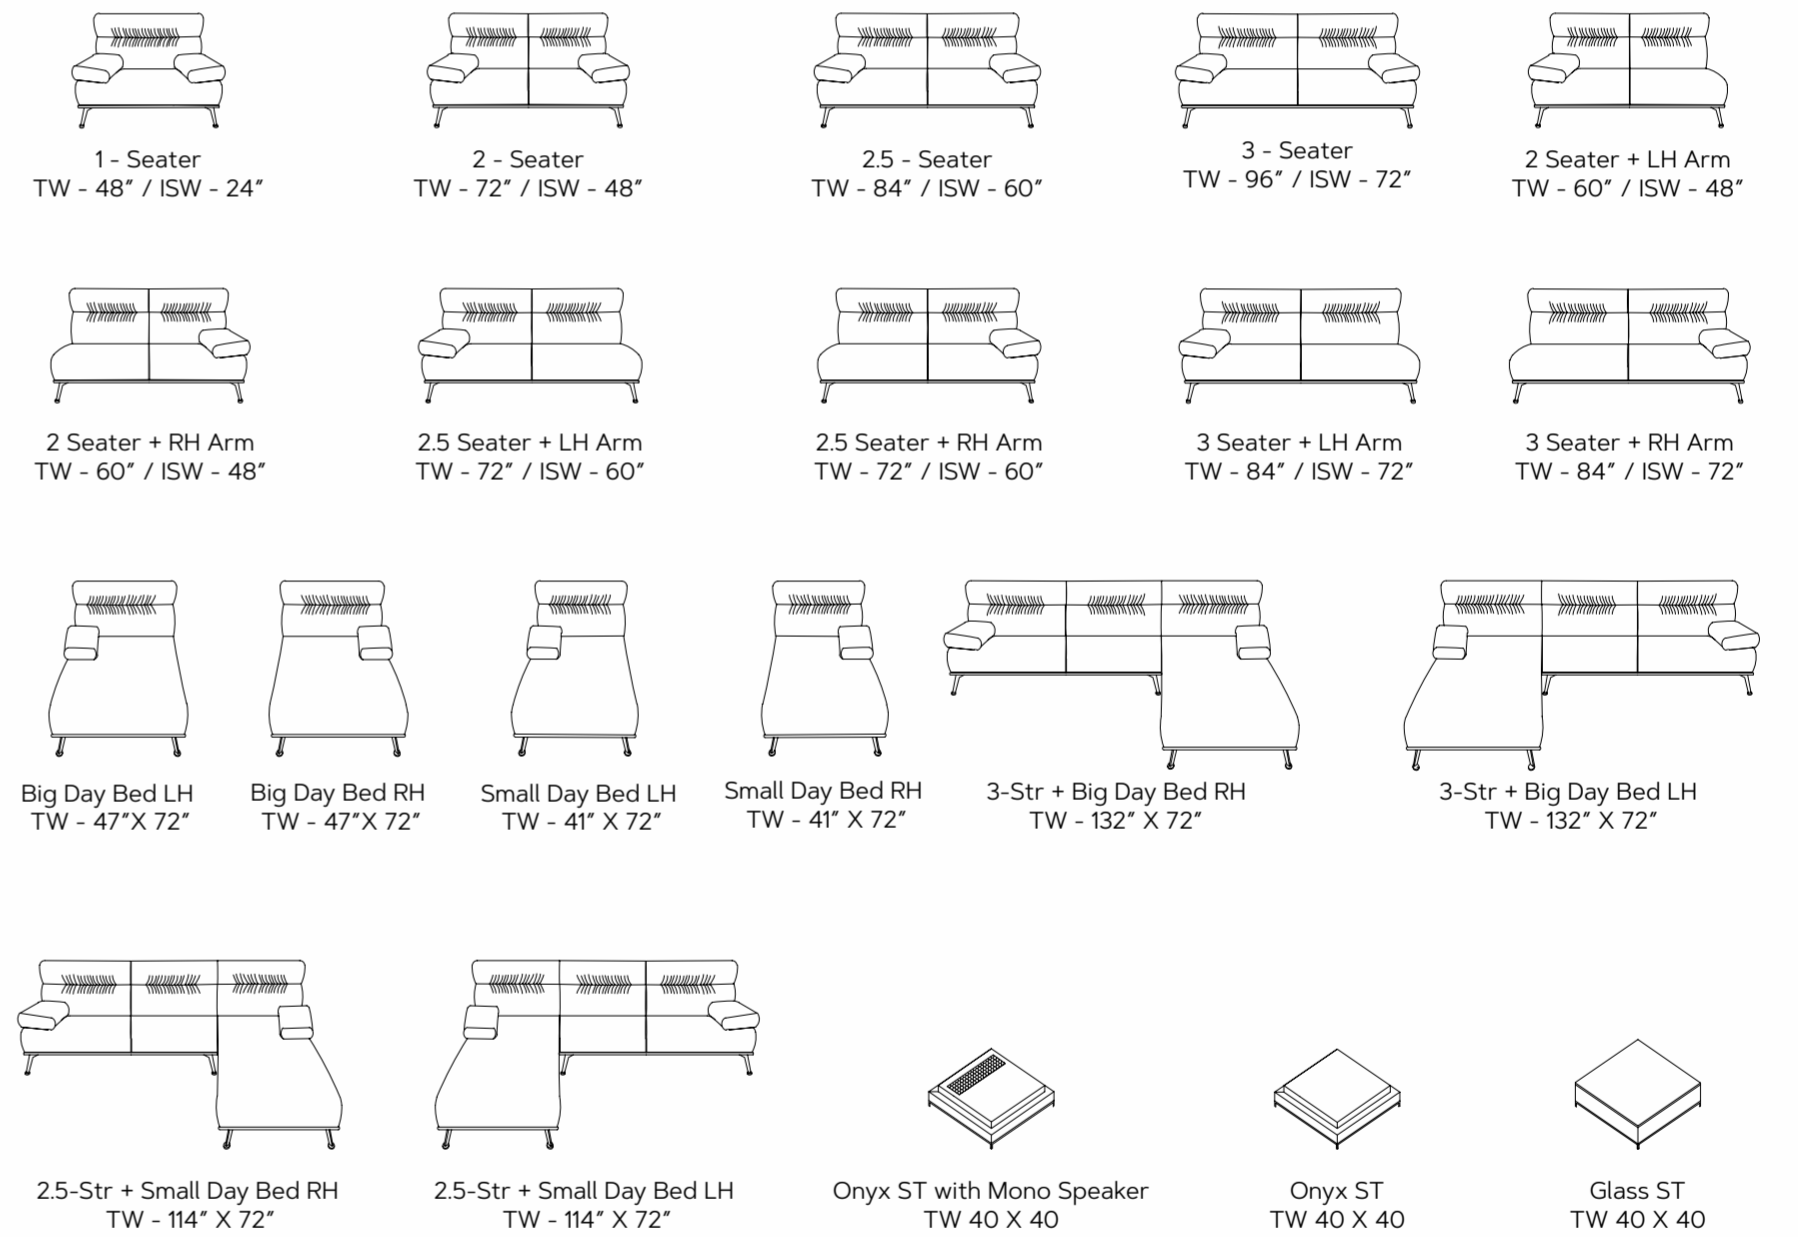

METAL OPTIONS

COPPER

BRASS

STAINLESS STEEL

VERSIONS

Total Height - 37.5"
 Total Depth - 36.5"
 Arm rest Height - 23.5"
 Seat Height - 17"
 Seat Depth - 22"

METAL OPTIONS

Total Height - 41"
 Total Depth - 36.5"
 Total Width - 30"
 Arm rest Height - 25"
 Seat Height - 18"
 Seat Depth - 21.5"
 Inside Seat Width - 24"