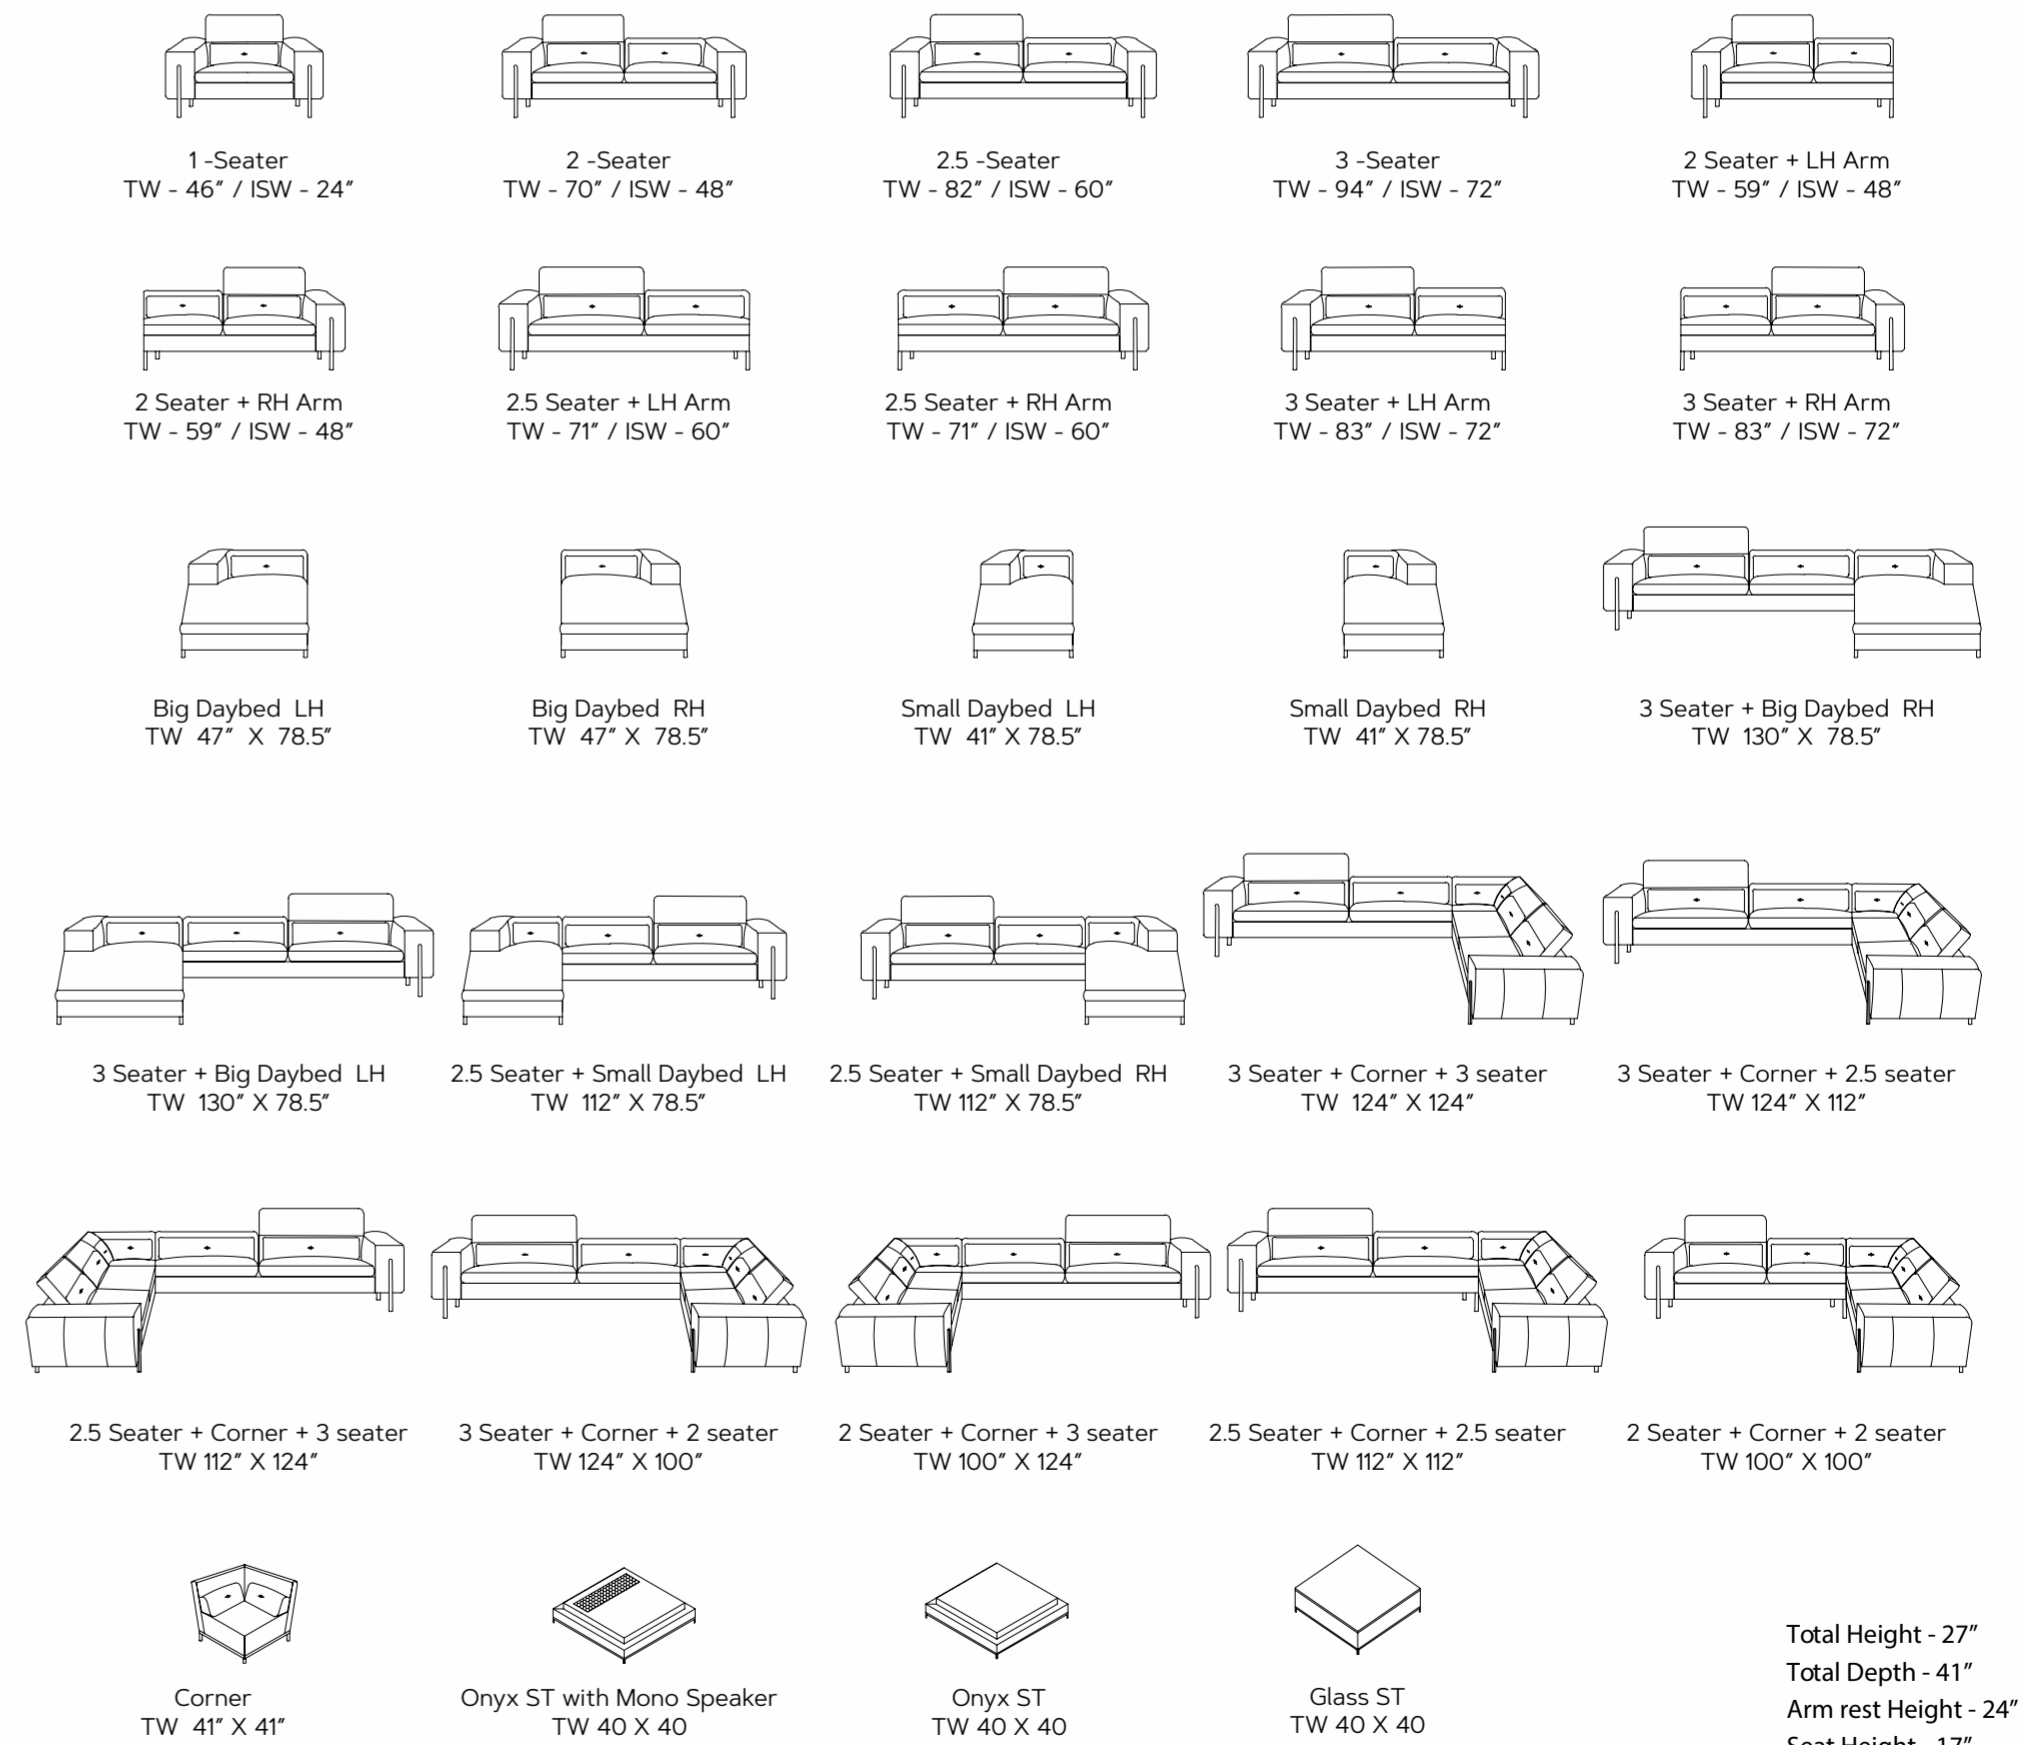

STANLEY

PASSION AT WORK SINCE 1996

3,50,000SFT STATE OF THE ART
MANUFACTURING FACILITY
ISO 9001 - 2015 . ISO 14001 - 2015 . FSC CERTIFIED
I WAY COMPLAINT . WATER POSITIVE

PREMIUM COLLECTION

TOMMY

VERSIONS

Total Height - 27"
Total Depth - 41"
Arm rest Height - 24"
Seat Height - 17"
Seat Depth - 22"

METAL OPTIONS

COPPER BRASS STAINLESS STEEL

MONARCH

MONARCH

VERSIONS

Total Height - 27"
Total Depth - 42"
Arm rest Height - 24.5"
Seat Height - 17.5"
Seat Depth - 22"

METAL OPTIONS

COPPER BRASS STAINLESS STEEL

DONNA

VERSIONS

Total Height - 23.5"
Total Depth - 42"
Arm rest Height - 26"
Seat Height - 17"
Seat Depth - 22"

METAL OPTIONS

COPPER

BRASS

STAINLESS STEEL

KARL