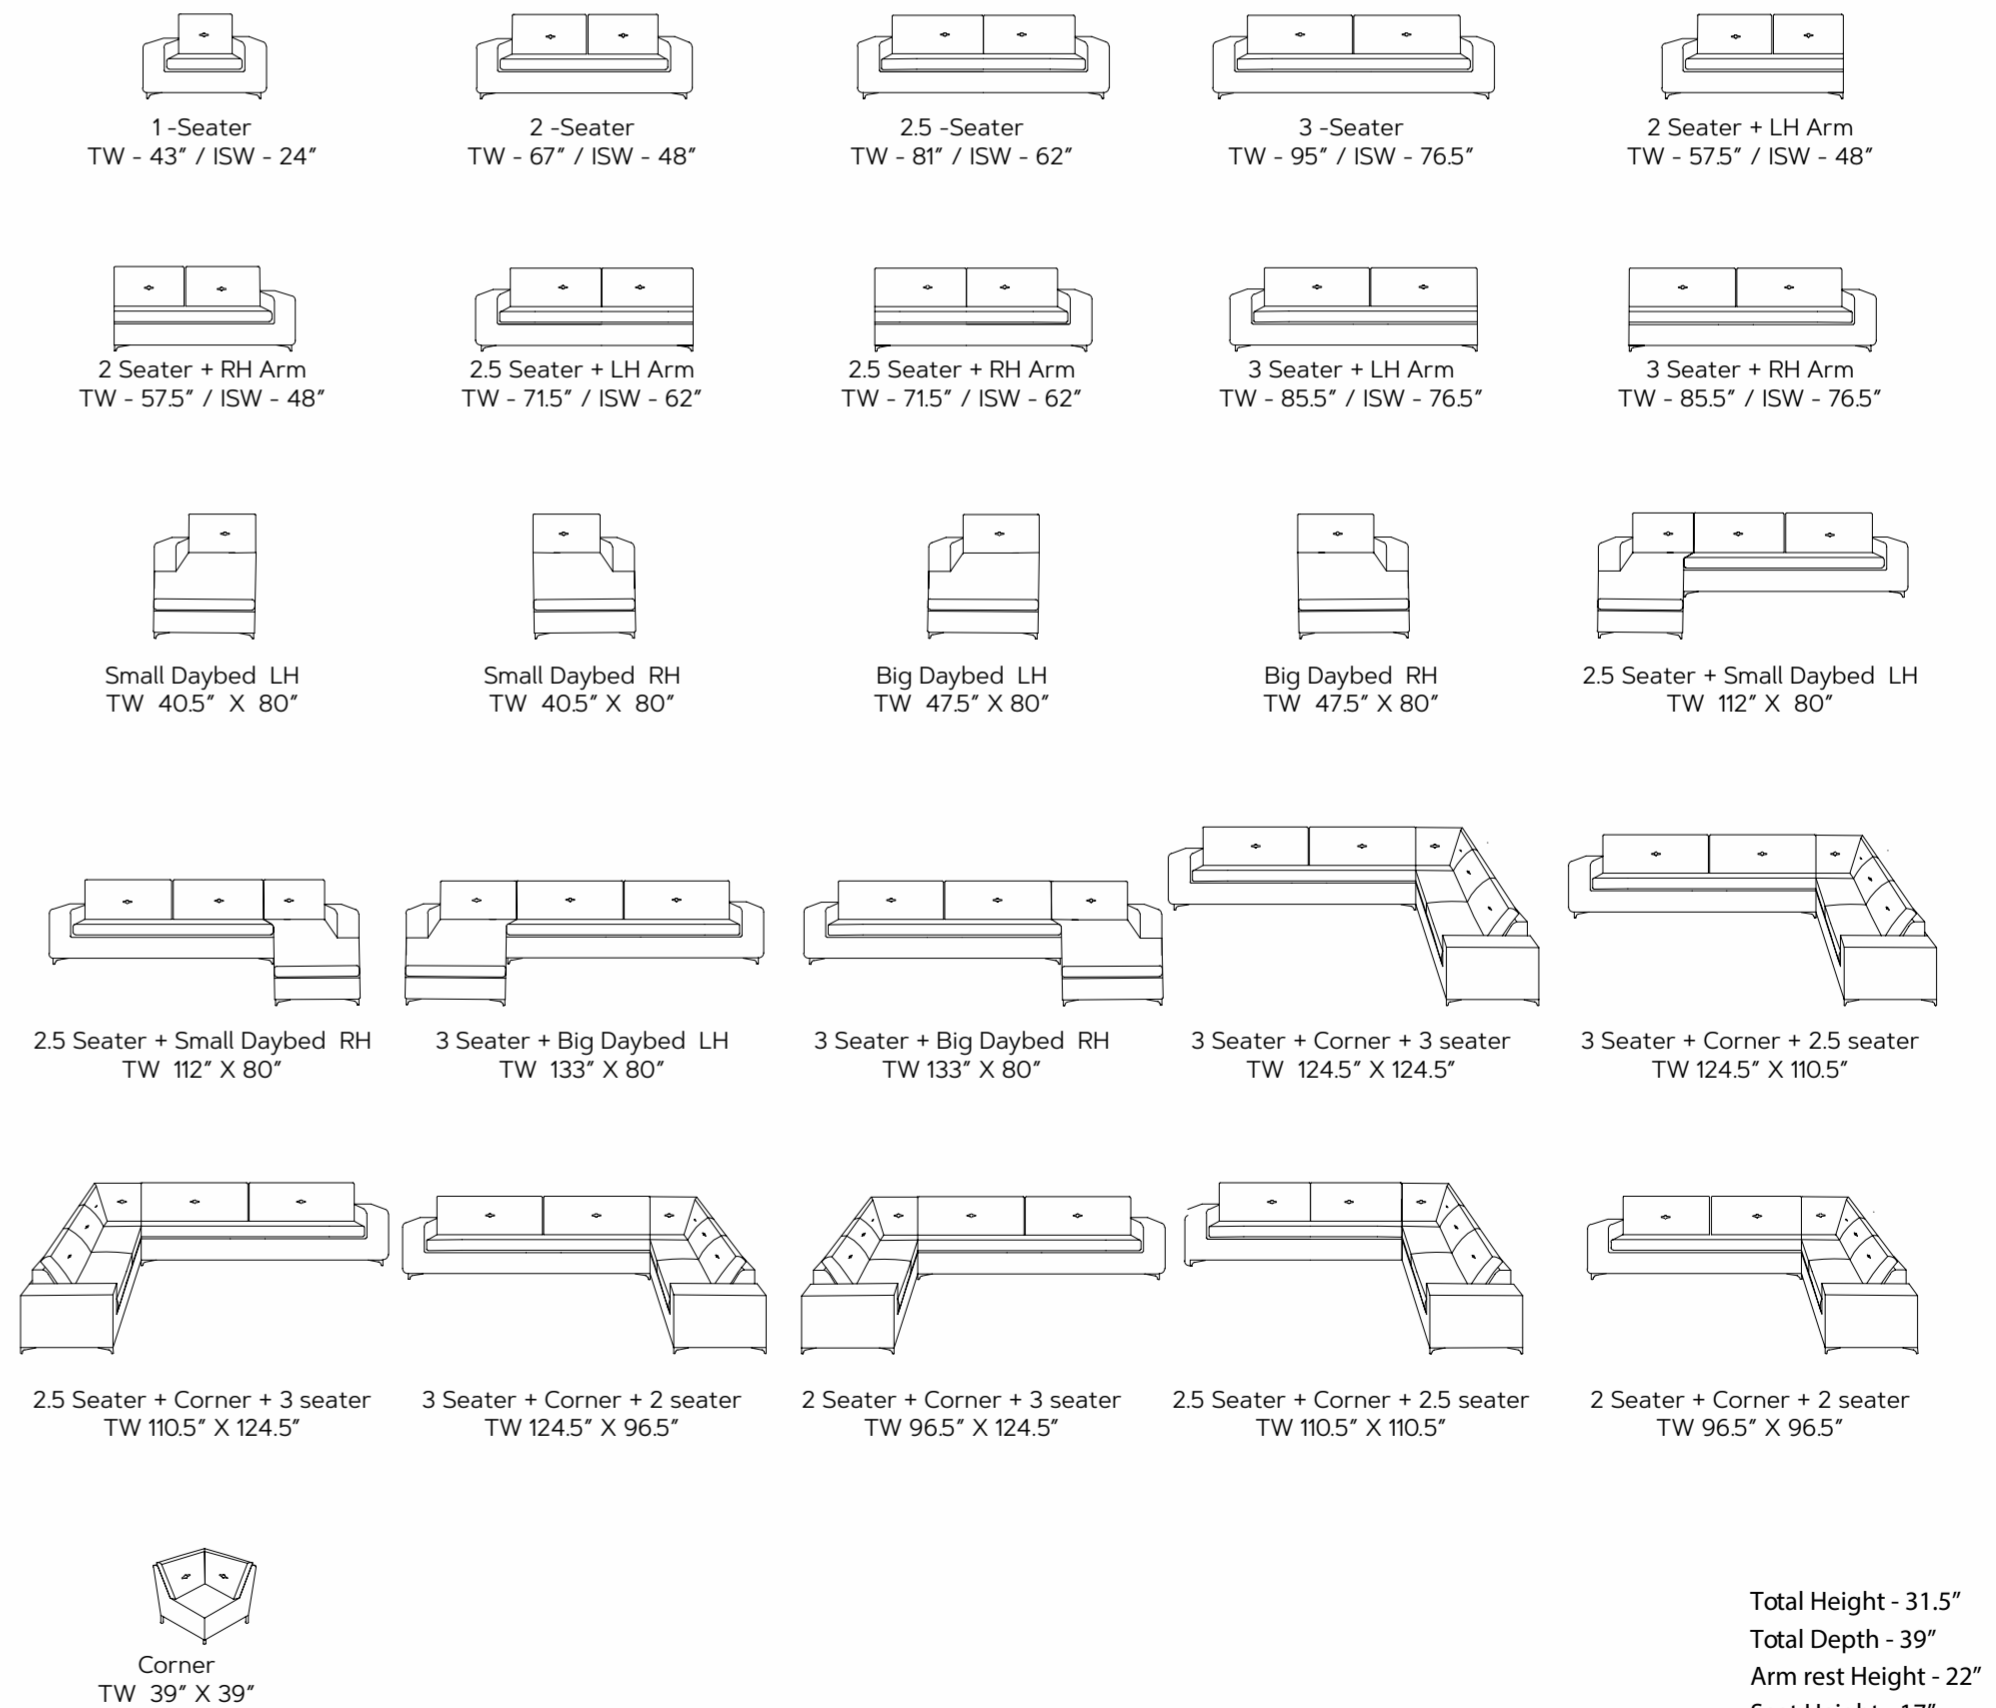

Total Height - 30.5"
Total Depth - 43"
Arm rest Height - 23.5"
Seat Height - 17"
Seat Depth - 24"

METAL OPTIONS

COPPER

BRASS

STAINLESS STEEL

JANE

VERSIONS

 1-Seater TW - 44" / ISW - 24"	 2-Seater TW - 70" / ISW - 50"	 2.5-Seater TW - 83" / ISW - 63"	 3-Seater TW - 96" / ISW - 76"	 2 Seater + LH Arm TW - 60" / ISW - 50"
 2 Seater + RH Arm TW - 60" / ISW - 50"	 2.5 Seater + LH Arm TW - 73" / ISW - 63"	 2.5 Seater + RH Arm TW - 73" / ISW - 63"	 3 Seater + LH Arm TW - 86" / ISW - 76"	 3 Seater + RH Arm TW - 86" / ISW - 76"
 Daybed LH TW 36" X 85.5"	 Daybed RH TW 36" X 85.5"	 3 Seater + Daybed RH TW 122" X 85.5"	 3 Seater + Daybed LH TW 122" X 85.5"	 2.5 Seater + Daybed RH TW 109" X 85.5"
 2.5 Seater + Daybed LH TW 109" X 85.5"	 2 Seater + Daybed RH TW 96" X 85.5"	 2 Seater + Daybed LH TW 96" X 85.5"	 3 Seater + Corner + 3 seater TW 124.5" X 124.5"	 3 Seater + Corner + 2.5 seater TW 124.5" X 111.5"
 2.5 Seater + Corner + 3 seater TW 111.5" X 124.5"	 3 Seater + Corner + 2 seater TW 124.5" X 98.5"	 2 Seater + Corner + 3 seater TW 98.5" X 124.5"	 2.5 Seater + Corner + 2.5 seater TW 111.5" X 111.5"	 2 Seater + Corner + 2 seater TW 98.5" X 98.5"
 Corner TW 38.5" X 38.5"				

Total Height - 35"
Total Depth - 38.5"
Arm rest Height - 26"
Seat Height - 18.5"
Seat Depth - 22.5"

METAL OPTIONS

COPPER

BRASS

STAINLESS STEEL

KATE

VERSIONS

Total Height - 31.5"
 Total Depth - 39"
 Arm rest Height - 22"
 Seat Height - 17"
 Seat Depth - 21.5"