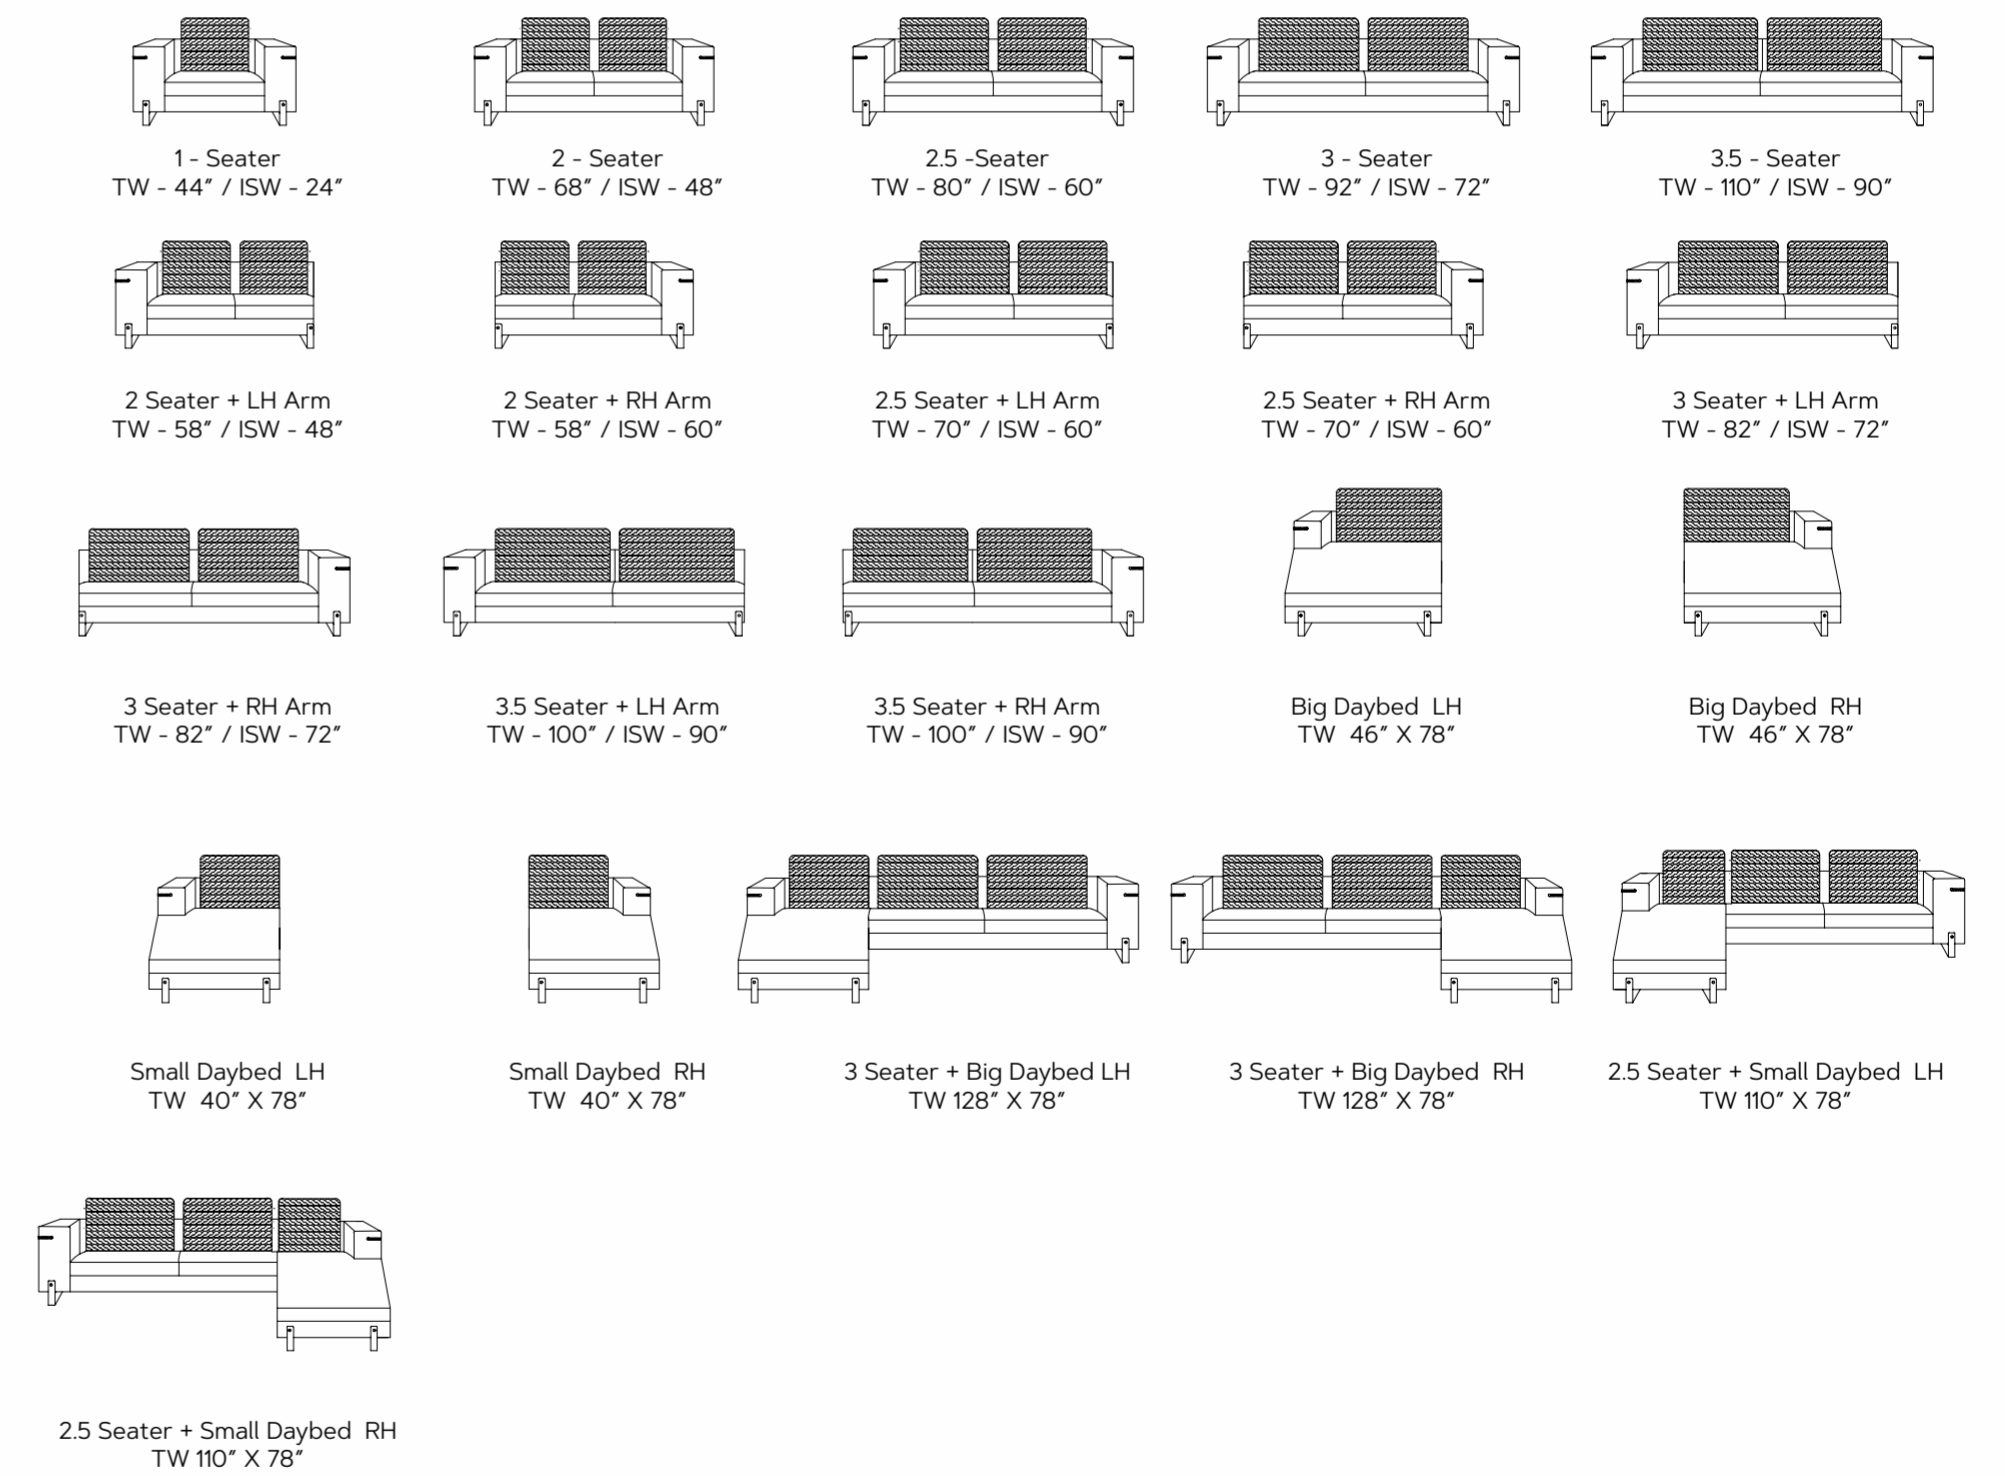

Total Height - 30.5"
Total Depth - 43"
Arm rest Height - 23.5"
Seat Height - 17"
Seat Depth - 24"

METAL OPTIONS

COPPER

BRASS

STAINLESS STEEL

JANE

VERSIONS

 1-Seater TW - 44" / ISW - 24"	 2-Seater TW - 70" / ISW - 50"	 2.5-Seater TW - 83" / ISW - 63"	 3-Seater TW - 96" / ISW - 76"	 2 Seater + LH Arm TW - 60" / ISW - 50"
 2 Seater + RH Arm TW - 60" / ISW - 50"	 2.5 Seater + LH Arm TW - 73" / ISW - 63"	 2.5 Seater + RH Arm TW - 73" / ISW - 63"	 3 Seater + LH Arm TW - 86" / ISW - 76"	 3 Seater + RH Arm TW - 86" / ISW - 76"
 Daybed LH TW 36" X 85.5"	 Daybed RH TW 36" X 85.5"	 3 Seater + Daybed RH TW 122" X 85.5"	 3 Seater + Daybed LH TW 122" X 85.5"	 2.5 Seater + Daybed RH TW 109" X 85.5"
 2.5 Seater + Daybed LH TW 109" X 85.5"	 2 Seater + Daybed RH TW 96" X 85.5"	 2 Seater + Daybed LH TW 96" X 85.5"	 3 Seater + Corner + 3 seater TW 124.5" X 124.5"	 3 Seater + Corner + 2.5 seater TW 124.5" X 111.5"
 2.5 Seater + Corner + 3 seater TW 111.5" X 124.5"	 3 Seater + Corner + 2 seater TW 124.5" X 98.5"	 2 Seater + Corner + 3 seater TW 98.5" X 124.5"	 2.5 Seater + Corner + 2.5 seater TW 111.5" X 111.5"	 2 Seater + Corner + 2 seater TW 98.5" X 98.5"
 Corner TW 38.5" X 38.5"				

Total Height - 35"
Total Depth - 38.5"
Arm rest Height - 26"
Seat Height - 18.5"
Seat Depth - 22.5"

METAL OPTIONS

COPPER

BRASS

STAINLESS STEEL

KATE

VERSIONS

Total Height - 31.5"
 Total Depth - 39"
 Arm rest Height - 22"
 Seat Height - 17"
 Seat Depth - 21.5"

METAL OPTIONS

STARK

VERSIONS

METAL OPTIONS

Total Height - 33"
Total Depth - 37"
Arm rest Height - 26"
Seat Height - 18"
Seat Depth - 22"

BETSY

VERSIONS

2-Seater
TW - 63" / ISW - 48"

2.5-Seater
TW - 75" / ISW - 60"

3-Seater
TW - 87" / ISW - 72"

3.5-Seater
TW - 105" / ISW - 90"

2 Seater + LH Arm
TW - 55.5" / ISW - 48"

2 Seater + RH Arm
TW - 55.5" / ISW - 48"

2.5 Seater + LH Arm
TW - 67.5" / ISW - 60"