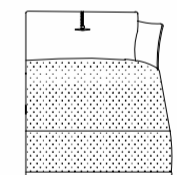

3.5 -Seater
TW - 99" / ISW - 90"

2 Seater + LH Arm
TW - 52.5" / ISW - 48"

2 Seater + RH Arm
TW - 52.5" / ISW - 48"

2.5 Seater + LH Arm
TW - 64.5" / ISW - 60"

2.5 Seater + RH Arm
TW - 64.5" / ISW - 60"

3 Seater + LH Arm
TW - 76.5" / ISW - 72"

3 Seater + RH Arm
TW - 76.5" / ISW - 72"

3.5 Seater + LH Arm
TW - 94.5" / ISW - 90"

3.5 Seater + RH Arm
TW - 94.5" / ISW - 90"

Big Daybed LH
TW - 40.5" X 78"

Big Daybed RH
TW - 40.5" X 78"

Small Daybed LH
TW - 34.5" X 78"

Small Daybed RH
TW - 34.5" X 78"

3 Seater + Big Daybed RH
TW - 117" x 78"

3 Seater + Big Daybed LH
TW - 117" x 78"

2.5 Seater + Small Daybed LH
TW - 99" x 78"

2.5 Seater + Small Daybed RH
TW - 99" x 78"

Total Height - 38"
Total Depth - 35"
Arm rest Height - 28.5"
Seat Height - 17"
Seat Depth - 22"

METAL OPTIONS

COPPER

BRASS

STAINLESS STEEL

GRACE

GRACE

VERSIONS

				
1 - Seater TW - 85.5" / ISW - 32"	2 - Seater TW - 77.5" / ISW - 54"	2.5 - Seater TW - 85.5" / ISW - 62"	3 - Seater TW - 93.5" / ISW - 70"	2 - Seater + LH Arm TW - 65.7" / ISW - 54"
				
2 Seater + RH Arm TW - 65.7" / ISW - 54"	2.5 Seater + LH Arm TW - 73.7" / ISW - 62"	2.5 Seater + RH Arm TW - 73.7" / ISW - 62"	3 Seater + LH Arm TW - 81.7" / ISW - 70"	3 Seater + RH Arm TW - 81.7" / ISW - 70"
				
Small Daybed LH TW - 41.7" / ISW - 86.5"	Small Daybed RH TW - 41.7" / ISW - 86.5"	Big Daybed LH TW - 47.7" / ISW - 86.5"	Big Daybed RH TW - 47.7" / ISW - 86.5"	2.5 Seater + Small Daybed LH TW 115.5" X 86.5"
				
2.5 Seater + Small Daybed RH TW 115.5" X 86.5"	3 Seater + Big Daybed LH TW 129.5" X 86.5"	3 Seater + Big Daybed RH TW 129.5" X 86.5"	3 Seater + Corner + 3 Seater TW 124.7" X 124.7"	3 Seater + Corner + 2.5 Seater TW 124.7" X 116.7"
				
2.5 Seater + Corner + 3 Seater TW 116.7" X 124.7"	3 Seater + Corner + 2 Seater TW 124.7" X 108.7"	2 Seater + Corner + 3 Seater TW 108.7" X 124.7"	2.5 Seater + Corner + 2.5 Seater TW 116.7" X 116.7"	2 Seater + Corner + 2 Seater TW 108.7" X 108.7"
				
Corner TW 43" X 43"				