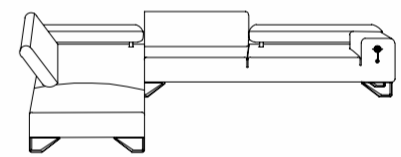

2.5 Seater + Daybed LH
TW 111" X 84"