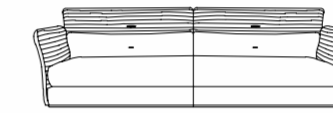

Total Height - 30.5"
Total Depth - 43"
Arm rest Height - 23.5"
Seat Height - 17"
Seat Depth - 24"

METAL OPTIONS

COPPER

BRASS

STAINLESS STEEL

JANE

VERSIONS

 1-Seater TW - 44" / ISW - 24"	 2-Seater TW - 70" / ISW - 50"	 2.5-Seater TW - 83" / ISW - 63"	 3-Seater TW - 96" / ISW - 76"	 2 Seater + LH Arm TW - 60" / ISW - 50"
 2 Seater + RH Arm TW - 60" / ISW - 50"	 2.5 Seater + LH Arm TW - 73" / ISW - 63"	 2.5 Seater + RH Arm TW - 73" / ISW - 63"	 3 Seater + LH Arm TW - 86" / ISW - 76"	 3 Seater + RH Arm TW - 86" / ISW - 76"
 Daybed LH TW 36" X 85.5"	 Daybed RH TW 36" X 85.5"	 3 Seater + Daybed RH TW 122" X 85.5"	 3 Seater + Daybed LH TW 122" X 85.5"	 2.5 Seater + Daybed RH TW 109" X 85.5"
 2.5 Seater + Daybed LH TW 109" X 85.5"	 2 Seater + Daybed RH TW 96" X 85.5"	 2 Seater + Daybed LH TW 96" X 85.5"	 3 Seater + Corner + 3 seater TW 124.5" X 124.5"	 3 Seater + Corner + 2.5 seater TW 124.5" X 111.5"
 2.5 Seater + Corner + 3 seater TW 111.5" X 124.5"	 3 Seater + Corner + 2 seater TW 124.5" X 98.5"	 2 Seater + Corner + 3 seater TW 98.5" X 124.5"	 2.5 Seater + Corner + 2.5 seater TW 111.5" X 111.5"	 2 Seater + Corner + 2 seater TW 98.5" X 98.5"
 Corner TW 38.5" X 38.5"				

METAL OPTIONS

STARK

VERSIONS

METAL OPTIONS

Total Height - 33"
Total Depth - 37"
Arm rest Height - 26"
Seat Height - 18"
Seat Depth - 22"

BETSY

VERSIONS

2-Seater
TW - 63" / ISW - 48"

2.5-Seater
TW - 75" / ISW - 60"

3-Seater
TW - 87" / ISW - 72"

3.5-Seater
TW - 105" / ISW - 90"

2 Seater + LH Arm
TW - 55.5" / ISW - 48"

2 Seater + RH Arm
TW - 55.5" / ISW - 48"

2.5 Seater + LH Arm
TW - 67.5" / ISW - 60"