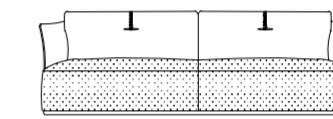

METAL OPTIONS

COPPER

BRASS

STAINLESS STEEL

VERSIONS

Total Height - 37.5"
 Total Depth - 36.5"
 Arm rest Height - 23.5"
 Seat Height - 17"
 Seat Depth - 22"

METAL OPTIONS

Total Height - 41"
 Total Depth - 36.5"
 Total Width - 30"
 Arm rest Height - 25"
 Seat Height - 18"
 Seat Depth - 21.5"
 Inside Seat Width - 24"

METAL OPTIONS

ELEGANCE COLLECTION

ALEXUS

VERSIONS

1 -Seater
TW - 33" / ISW - 24"

2 -Seater
TW - 57" / ISW - 48"

2.5 -Seater
TW - 69" / ISW - 60"

3 -Seater
TW - 81" / ISW - 72"

3.5 -Seater
TW - 99" / ISW - 90"

2 Seater + LH Arm
TW - 52.5" / ISW - 48"

2 Seater + RH Arm
TW - 52.5" / ISW - 48"

2.5 Seater + LH Arm
TW - 64.5" / ISW - 60"

2.5 Seater + RH Arm
TW - 64.5" / ISW - 60"

3 Seater + LH Arm
TW - 76.5" / ISW - 72"

3 Seater + RH Arm
TW - 76.5" / ISW - 72"

3.5 Seater + LH Arm
TW - 94.5" / ISW - 90"

3.5 Seater + RH Arm
TW - 94.5" / ISW - 90"

Big Daybed LH
TW - 40.5" X 78"

Big Daybed RH
TW - 40.5" X 78"

Small Daybed LH
TW - 34.5" X 78"