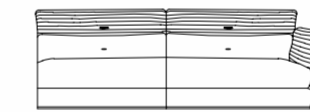

Total Height - 30.5"
Total Depth - 43"
Arm rest Height - 23.5"
Seat Height - 17"
Seat Depth - 24"

METAL OPTIONS

COPPER

BRASS

STAINLESS STEEL

JANE

VERSIONS

 1-Seater TW - 44" / ISW - 24"	 2-Seater TW - 70" / ISW - 50"	 2.5-Seater TW - 83" / ISW - 63"	 3-Seater TW - 96" / ISW - 76"	 2 Seater + LH Arm TW - 60" / ISW - 50"
 2 Seater + RH Arm TW - 60" / ISW - 50"	 2.5 Seater + LH Arm TW - 73" / ISW - 63"	 2.5 Seater + RH Arm TW - 73" / ISW - 63"	 3 Seater + LH Arm TW - 86" / ISW - 76"	 3 Seater + RH Arm TW - 86" / ISW - 76"
 Daybed LH TW 36" X 85.5"	 Daybed RH TW 36" X 85.5"	 3 Seater + Daybed RH TW 122" X 85.5"	 3 Seater + Daybed LH TW 122" X 85.5"	 2.5 Seater + Daybed RH TW 109" X 85.5"
 2.5 Seater + Daybed LH TW 109" X 85.5"	 2 Seater + Daybed RH TW 96" X 85.5"	 2 Seater + Daybed LH TW 96" X 85.5"	 3 Seater + Corner + 3 seater TW 124.5" X 124.5"	 3 Seater + Corner + 2.5 seater TW 124.5" X 111.5"
 2.5 Seater + Corner + 3 seater TW 111.5" X 124.5"	 3 Seater + Corner + 2 seater TW 124.5" X 98.5"	 2 Seater + Corner + 3 seater TW 98.5" X 124.5"	 2.5 Seater + Corner + 2.5 seater TW 111.5" X 111.5"	 2 Seater + Corner + 2 seater TW 98.5" X 98.5"
 Corner TW 38.5" X 38.5"				

METAL OPTIONS

STARK

VERSIONS

METAL OPTIONS

Total Height - 33"
Total Depth - 37"
Arm rest Height - 26"
Seat Height - 18"
Seat Depth - 22"

BETSY

VERSIONS

2-Seater
TW - 63" / ISW - 48"

2.5-Seater
TW - 75" / ISW - 60"

3-Seater
TW - 87" / ISW - 72"

3.5-Seater
TW - 105" / ISW - 90"

2 Seater + LH Arm
TW - 55.5" / ISW - 48"

2 Seater + RH Arm
TW - 55.5" / ISW - 48"

2.5 Seater + LH Arm
TW - 67.5" / ISW - 60"

2.5 Seater + RH Arm
TW - 67.5" / ISW - 60"

3 Seater + LH Arm
TW - 79.5" / ISW - 72"

3 Seater + RH Arm
TW - 79.5" / ISW - 72"

3.5 Seater + LH Arm
TW - 97.5" / ISW - 90"

3.5 Seater + RH Arm
TW - 97.5" / ISW - 90"