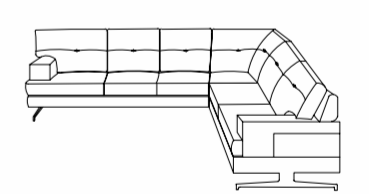

3 Seater + LH Arm
TW - 82.5" / ISW - 72"

3 Seater + RH Arm
TW - 82.5" / ISW - 72"

Daybed RH
TW 36" X 70"

Daybed LH
TW 36" X 70"

3 Seater + Daybed RH
TW 118.5" X 70"

3 Seater + Daybed LH
TW 118.5" X 70"

2.5 Seater + Daybed RH
TW 106.5" X 70"

2.5 Seater + Daybed LH
TW 106.5" X 70"

2 Seater + Daybed RH
TW 94.5" X 70"

2 Seater + Daybed LH
TW 94.5" X 70"

3 Seater + Corner + 3 seater
TW 120" X 120"

3 Seater + Corner + 2.5 seater
TW 120" X 107.5"

2.5 Seater + Corner + 3 seater
TW 107.5" X 120"