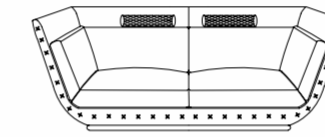

Total Height - 33"
Total Depth - 36"
Arm rest Height - 25"
Seat Height - 17.5"
Seat Depth - 21.5"

METAL OPTIONS

COPPER BRASS STAINLESS STEEL

CEASAR

VERSIONS

				
1 - Seater TW - 42" / ISW - 24"	2 - Seater TW - 66" / ISW - 48"	2.5 - Seater TW - 78" / ISW - 60"	3 - Seater TW - 90" / ISW - 72"	3.5 - Seater TW - 108" / ISW - 90"
				
2 Seater + LH Arm TW - 57" / ISW - 48"	2 Seater + RH Arm TW - 57" / ISW - 48"	2.5 Seater + LH Arm TW - 69" / ISW - 60"	2.5 Seater + RH Arm TW - 69" / ISW - 60"	3 Seater + LH Arm TW - 81" / ISW - 72"
				
3 Seater + RH Arm TW - 81" / ISW - 72"	3.5 Seater + LH Arm TW - 99" / ISW - 90"	3.5 Seater + RH Arm TW - 99" / ISW - 90"	Big Daybed LH TW 45" X 70"	Big Daybed RH TW 45" X 70"
				
Small Daybed LH TW 39" X 70"	Small Daybed RH TW 39" X 70"	3 Seater + Big Daybed RH TW 126" X 70"	3 Seater + Big Daybed LH TW 126" X 70"	2.5 Seater + Small Daybed RH TW 108" X 70"
				
2.5 Seater + Small Daybed LH TW 108" X 70"				

METAL OPTIONS

COPPER BRASS STAINLESS STEEL

Total Height - 32"
Total Depth - 39"
Arm rest Height - 26.5"
Seat Height - 18"
Seat Depth - 21.5"

CLARA

VERSIONS

Total Height - 28.5"
Total Depth - 37"
Arm rest Height - 23.5"
Seat Height - 15.5"
Seat Depth - 22"

METAL OPTIONS

COPPER BRASS STAINLESS STEEL

DIANA

VERSIONS

2-Seater
TW - 74.5" / ISW - 48"

2.5-Seater
TW - 84.5" / ISW - 58"

3-Seater
TW - 97.5" / ISW - 71"

3.5-Seater
TW - 116.5" / ISW - 90"

METAL OPTIONS

COPPER

BRASS

STAINLESS STEEL

Total Height - 38.5"
Total Depth - 36"
Arm rest Height -
Seat Height - 15.5"
Seat Depth - 21.5"

ETHAN

VERSIONS

1 - Seater
TW - 47" / ISW - 24"