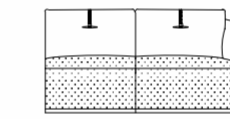

METAL OPTIONS

COPPER

BRASS

STAINLESS STEEL

VERSIONS

Total Height - 37.5"
 Total Depth - 36.5"
 Arm rest Height - 23.5"
 Seat Height - 17"
 Seat Depth - 22"

METAL OPTIONS

Total Height - 41"
 Total Depth - 36.5"
 Total Width - 30"
 Arm rest Height - 25"
 Seat Height - 18"
 Seat Depth - 21.5"
 Inside Seat Width - 24"

METAL OPTIONS

ELEGANCE COLLECTION

ALEXUS

VERSIONS

1 -Seater
TW - 33" / ISW - 24"

2 -Seater
TW - 57" / ISW - 48"

2.5 -Seater
TW - 69" / ISW - 60"

3 -Seater
TW - 81" / ISW - 72"

3.5 -Seater
TW - 99" / ISW - 90"

2 Seater + LH Arm
TW - 52.5" / ISW - 48"

2 Seater + RH Arm
TW - 52.5" / ISW - 48"

2.5 Seater + LH Arm
TW - 64.5" / ISW - 60"

2.5 Seater + RH Arm
TW - 64.5" / ISW - 60"

3 Seater + LH Arm
TW - 76.5" / ISW - 72"

3 Seater + RH Arm
TW - 76.5" / ISW - 72"

3.5 Seater + LH Arm
TW - 94.5" / ISW - 90"

3.5 Seater + RH Arm
TW - 94.5" / ISW - 90"

Big Daybed LH
TW - 40.5" X 78"

Big Daybed RH
TW - 40.5" X 78"

Small Daybed LH
TW - 34.5" X 78"