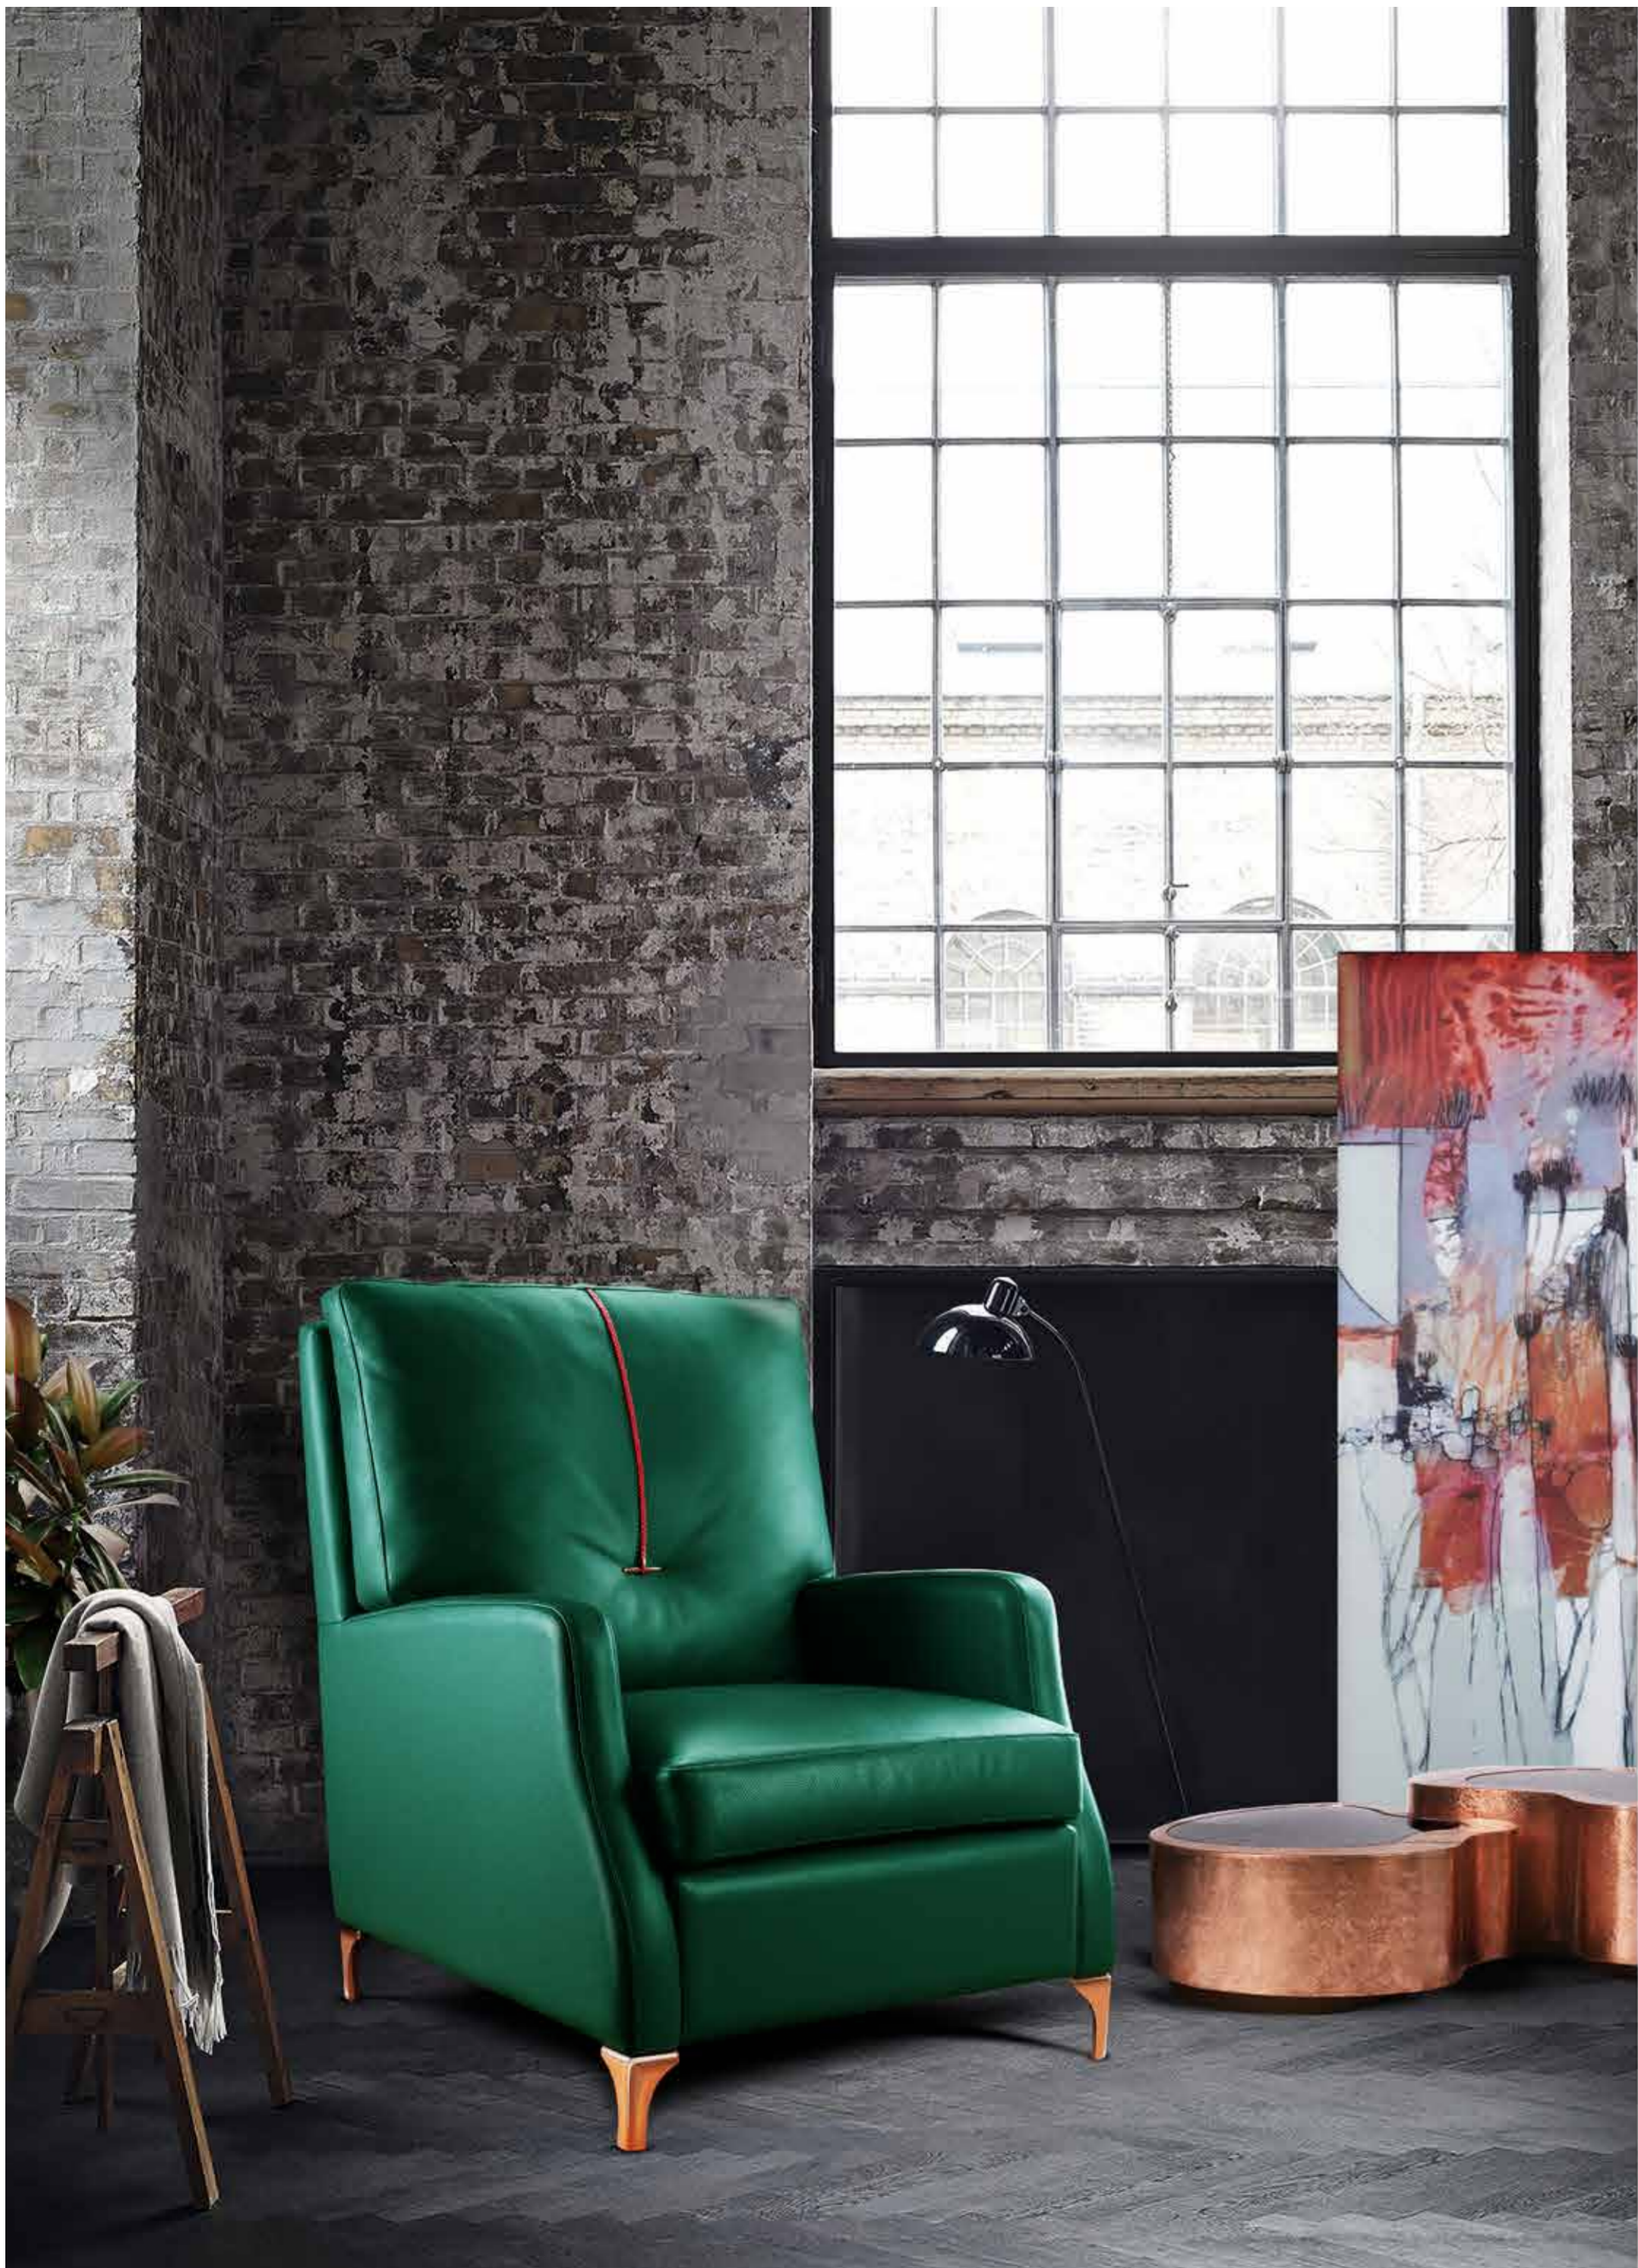

METAL OPTIONS

COPPER

BRASS

STAINLESS STEEL

VERSIONS

Total Height - 37.5"
 Total Depth - 36.5"
 Arm rest Height - 23.5"
 Seat Height - 17"
 Seat Depth - 22"

METAL OPTIONS

Total Height - 41"
 Total Depth - 36.5"
 Total Width - 30"
 Arm rest Height - 25"
 Seat Height - 18"
 Seat Depth - 21.5"
 Inside Seat Width - 24"