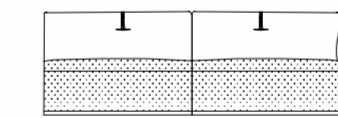

METAL OPTIONS

ELEGANCE COLLECTION

ALEXUS

VERSIONS

1 -Seater
TW - 33" / ISW - 24"

2 -Seater
TW - 57" / ISW - 48"

2.5 -Seater
TW - 69" / ISW - 60"

3 -Seater
TW - 81" / ISW - 72"

3.5 -Seater
TW - 99" / ISW - 90"

2 Seater + LH Arm
TW - 52.5" / ISW - 48"

2 Seater + RH Arm
TW - 52.5" / ISW - 48"

2.5 Seater + LH Arm
TW - 64.5" / ISW - 60"

2.5 Seater + RH Arm
TW - 64.5" / ISW - 60"

3 Seater + LH Arm
TW - 76.5" / ISW - 72"

3 Seater + RH Arm
TW - 76.5" / ISW - 72"

3.5 Seater + LH Arm
TW - 94.5" / ISW - 90"

3.5 Seater + RH Arm
TW - 94.5" / ISW - 90"

Big Daybed LH
TW - 40.5" X 78"

Big Daybed RH
TW - 40.5" X 78"

Small Daybed LH
TW - 34.5" X 78"

Small Daybed RH
TW - 34.5" X 78"

3 Seater + Big Daybed RH
TW - 117" x 78"

3 Seater + Big Daybed LH
TW - 117" x 78"

2.5 Seater + Small Daybed LH
TW - 99" x 78"

2.5 Seater + Small Daybed RH
TW - 99" x 78"

Total Height - 38"
Total Depth - 35"
Arm rest Height - 28.5"
Seat Height - 17"
Seat Depth - 22"