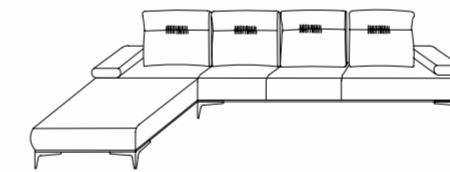

MYSTIQUE

VERSIONS

2 - Seater
TW - 84" / ISW - 60"

3 - Seater
TW - 114" / ISW - 90"

2 - Seater Single LH Arm
TW - 72" / ISW - 60"

2 - Seater Single RH Arm
TW - 72" / ISW - 60"

3 - Seater Single LH Arm
TW - 102" / ISW - 90"

3 - Seater Single RH Arm
TW - 102" / ISW - 90"

Daybed LH
TW - 42" X 78"

Daybed RH
TW - 42" X 78"

3 - Seater + Daybed LH
TW - 144" X 78"

3 - Seater + Daybed RH
TW - 144" X 78"

2 - Seater + Daybed LH
TW - 114" X 78"