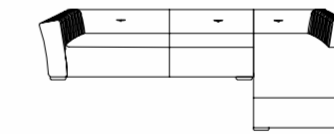

2.5 Seater + LH Arm
TW - 71.5" / ISW - 60"

2.5 Seater + RH Arm
TW - 71.5" / ISW - 60"

3 Seater + LH Arm
TW - 83.5" / ISW - 72"

3 Seater + RH Arm
TW - 83.5" / ISW - 72"

3.5 Seater + LH Arm
TW - 101.5" / ISW - 90"

3.5 Seater + RH Arm
TW - 101.5" / ISW - 90"

Big Daybed LH
TW 47.5" X 78"

Big Daybed RH
TW 47.5" X 78"

Small Daybed LH
TW 41.5" X 78"

Small Daybed RH
TW 41.5" X 78"

3 Seater + Big Daybed RH
TW 131" X 78"

3 Seater + Big Daybed LH
TW 131" X 78"

2.5 Seater + Small Daybed RH
TW 113" X 78"

2.5 Seater + Small Daybed LH
TW 113" X 78"

METAL OPTIONS

COPPER

BRASS

STAINLESS STEEL

Total Height - 30"
Total Depth - 35"
Arm rest Height - 30"
Seat Height - 17"
Seat Depth - 22"