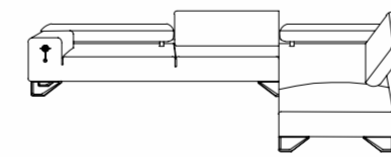

2.5 Seater + Daybed RH
TW 111" X 84"

METAL OPTIONS

Total Height - 24"
Total Depth - 39"
Arm rest Height - 22"
Seat Height - 18"
Seat Depth - 23"