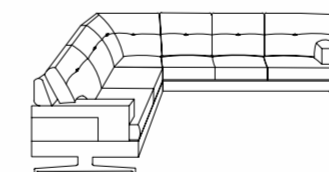

3 Seater + LH Arm
TW - 82.5" / ISW - 72"

3 Seater + RH Arm
TW - 82.5" / ISW - 72"

Daybed RH
TW 36" X 70"

Daybed LH
TW 36" X 70"

3 Seater + Daybed RH
TW 118.5" X 70"

3 Seater + Daybed LH
TW 118.5" X 70"

2.5 Seater + Daybed RH
TW 106.5" X 70"

2.5 Seater + Daybed LH
TW 106.5" X 70"

2 Seater + Daybed RH
TW 94.5" X 70"

2 Seater + Daybed LH
TW 94.5" X 70"

3 Seater + Corner + 3 seater
TW 120" X 120"

3 Seater + Corner + 2.5 seater
TW 120" X 107.5"

2.5 Seater + Corner + 3 seater
TW 107.5" X 120"