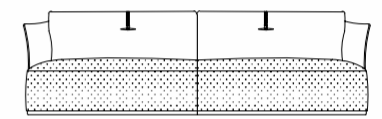

METAL OPTIONS

Total Height - 41"
 Total Depth - 38"
 Total Width - 31"
 Arm rest Height - 24"
 Seat Height - 19"
 Seat Depth - 21.5"
 Inside Seat Width - 24"

PUFFEE
 Total Height - 14"
 Total Depth - 21"
 Total Width - 21"

METAL OPTIONS

ELEGANCE COLLECTION

ALEXUS

VERSIONS

1 -Seater
TW - 33" / ISW - 24"

2 -Seater
TW - 57" / ISW - 48"

2.5 -Seater
TW - 69" / ISW - 60"

3 -Seater
TW - 81" / ISW - 72"

3.5 -Seater
TW - 99" / ISW - 90"

2 Seater + LH Arm
TW - 52.5" / ISW - 48"

2 Seater + RH Arm
TW - 52.5" / ISW - 48"

2.5 Seater + LH Arm
TW - 64.5" / ISW - 60"

2.5 Seater + RH Arm
TW - 64.5" / ISW - 60"

3 Seater + LH Arm
TW - 76.5" / ISW - 72"

3 Seater + RH Arm
TW - 76.5" / ISW - 72"

3.5 Seater + LH Arm
TW - 94.5" / ISW - 90"

3.5 Seater + RH Arm
TW - 94.5" / ISW - 90"

Big Daybed LH
TW - 40.5" X 78"

Big Daybed RH
TW - 40.5" X 78"

Small Daybed LH
TW - 34.5" X 78"