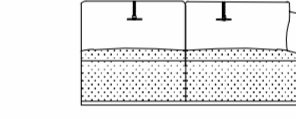

METAL OPTIONS

ELEGANCE COLLECTION

ALEXUS

VERSIONS

1 -Seater
TW - 33" / ISW - 24"

2 -Seater
TW - 57" / ISW - 48"

2.5 -Seater
TW - 69" / ISW - 60"

3 -Seater
TW - 81" / ISW - 72"

3.5 -Seater
TW - 99" / ISW - 90"

2 Seater + LH Arm
TW - 52.5" / ISW - 48"

2 Seater + RH Arm
TW - 52.5" / ISW - 48"

2.5 Seater + LH Arm
TW - 64.5" / ISW - 60"

2.5 Seater + RH Arm
TW - 64.5" / ISW - 60"

3 Seater + LH Arm
TW - 76.5" / ISW - 72"

3 Seater + RH Arm
TW - 76.5" / ISW - 72"

3.5 Seater + LH Arm
TW - 94.5" / ISW - 90"

3.5 Seater + RH Arm
TW - 94.5" / ISW - 90"

Big Daybed LH
TW - 40.5" X 78"

Big Daybed RH
TW - 40.5" X 78"

Small Daybed LH
TW - 34.5" X 78"

Small Daybed RH
TW - 34.5" X 78"

3 Seater + Big Daybed RH
TW - 117" x 78"

3 Seater + Big Daybed LH
TW - 117" x 78"

2.5 Seater + Small Daybed LH
TW - 99" x 78"

2.5 Seater + Small Daybed RH
TW - 99" x 78"

Total Height - 38"
Total Depth - 35"
Arm rest Height - 28.5"
Seat Height - 17"
Seat Depth - 22"