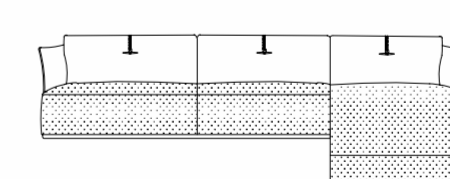

3.5 -Seater
TW - 99" / ISW - 90"

2 Seater + LH Arm
TW - 52.5" / ISW - 48"

2 Seater + RH Arm
TW - 52.5" / ISW - 48"

2.5 Seater + LH Arm
TW - 64.5" / ISW - 60"

2.5 Seater + RH Arm
TW - 64.5" / ISW - 60"

3 Seater + LH Arm
TW - 76.5" / ISW - 72"

3 Seater + RH Arm
TW - 76.5" / ISW - 72"

3.5 Seater + LH Arm
TW - 94.5" / ISW - 90"

3.5 Seater + RH Arm
TW - 94.5" / ISW - 90"

Big Daybed LH
TW - 40.5" X 78"

Big Daybed RH
TW - 40.5" X 78"

Small Daybed LH
TW - 34.5" X 78"

Small Daybed RH
TW - 34.5" X 78"

3 Seater + Big Daybed RH
TW - 117" x 78"

3 Seater + Big Daybed LH
TW - 117" x 78"

2.5 Seater + Small Daybed LH
TW - 99" x 78"

2.5 Seater + Small Daybed RH
TW - 99" x 78"

Total Height - 38"
Total Depth - 35"
Arm rest Height - 28.5"
Seat Height - 17"
Seat Depth - 22"

METAL OPTIONS

COPPER

BRASS

STAINLESS STEEL

GRACE

GRACE

VERSIONS

				
1 - Seater TW - 85.5" / ISW - 32"	2 - Seater TW - 77.5" / ISW - 54"	2.5 - Seater TW - 85.5" / ISW - 62"	3 - Seater TW - 93.5" / ISW - 70"	2 - Seater + LH Arm TW - 65.7" / ISW - 54"
				
2 Seater + RH Arm TW - 65.7" / ISW - 54"	2.5 Seater + LH Arm TW - 73.7" / ISW - 62"	2.5 Seater + RH Arm TW - 73.7" / ISW - 62"	3 Seater + LH Arm TW - 81.7" / ISW - 70"	3 Seater + RH Arm TW - 81.7" / ISW - 70"
				
Small Daybed LH TW - 41.7" / ISW - 86.5"	Small Daybed RH TW - 41.7" / ISW - 86.5"	Big Daybed LH TW - 47.7" / ISW - 86.5"	Big Daybed RH TW - 47.7" / ISW - 86.5"	2.5 Seater + Small Daybed LH TW 115.5" X 86.5"
				
2.5 Seater + Small Daybed RH TW 115.5" X 86.5"	3 Seater + Big Daybed LH TW 129.5" X 86.5"	3 Seater + Big Daybed RH TW 129.5" X 86.5"	3 Seater + Corner + 3 Seater TW 124.7" X 124.7"	3 Seater + Corner + 2.5 Seater TW 124.7" X 116.7"
				
2.5 Seater + Corner + 3 Seater TW 116.7" X 124.7"	3 Seater + Corner + 2 Seater TW 124.7" X 108.7"	2 Seater + Corner + 3 Seater TW 108.7" X 124.7"	2.5 Seater + Corner + 2.5 Seater TW 116.7" X 116.7"	2 Seater + Corner + 2 Seater TW 108.7" X 108.7"
				
Corner TW 43" X 43"				