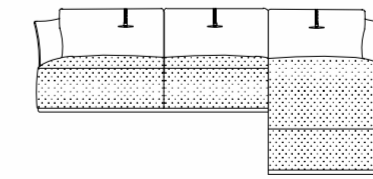

3 Seater + RH Arm
TW - 76.5" / ISW - 72"

3.5 Seater + LH Arm
TW - 94.5" / ISW - 90"

3.5 Seater + RH Arm
TW - 94.5" / ISW - 90"

Big Daybed LH
TW - 40.5" X 78"

Big Daybed RH
TW - 40.5" X 78"

Small Daybed LH
TW - 34.5" X 78"

Small Daybed RH
TW - 34.5" X 78"

3 Seater + Big Daybed RH
TW - 117" x 78"

3 Seater + Big Daybed LH
TW - 117" x 78"

2.5 Seater + Small Daybed LH
TW - 99" x 78"

2.5 Seater + Small Daybed RH
TW - 99" x 78"

Total Height - 38"
Total Depth - 35"
Arm rest Height - 28.5"
Seat Height - 17"
Seat Depth - 22"

METAL OPTIONS

COPPER

BRASS

STAINLESS STEEL

GRACE

GRACE

VERSIONS

				
1 - Seater TW - 85.5" / ISW - 32"	2 - Seater TW - 77.5" / ISW - 54"	2.5 - Seater TW - 85.5" / ISW - 62"	3 - Seater TW - 93.5" / ISW - 70"	2 - Seater + LH Arm TW - 65.7" / ISW - 54"
				
2 Seater + RH Arm TW - 65.7" / ISW - 54"	2.5 Seater + LH Arm TW - 73.7" / ISW - 62"	2.5 Seater + RH Arm TW - 73.7" / ISW - 62"	3 Seater + LH Arm TW - 81.7" / ISW - 70"	3 Seater + RH Arm TW - 81.7" / ISW - 70"
				
Small Daybed LH TW - 41.7" / ISW - 86.5"	Small Daybed RH TW - 41.7" / ISW - 86.5"	Big Daybed LH TW - 47.7" / ISW - 86.5"	Big Daybed RH TW - 47.7" / ISW - 86.5"	2.5 Seater + Small Daybed LH TW 115.5" X 86.5"
				
2.5 Seater + Small Daybed RH TW 115.5" X 86.5"	3 Seater + Big Daybed LH TW 129.5" X 86.5"	3 Seater + Big Daybed RH TW 129.5" X 86.5"	3 Seater + Corner + 3 Seater TW 124.7" X 124.7"	3 Seater + Corner + 2.5 Seater TW 124.7" X 116.7"
				
2.5 Seater + Corner + 3 Seater TW 116.7" X 124.7"	3 Seater + Corner + 2 Seater TW 124.7" X 108.7"	2 Seater + Corner + 3 Seater TW 108.7" X 124.7"	2.5 Seater + Corner + 2.5 Seater TW 116.7" X 116.7"	2 Seater + Corner + 2 Seater TW 108.7" X 108.7"
				
Corner TW 43" X 43"				