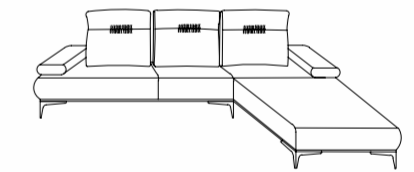

3 - Seater Single RH Arm
TW - 102" / ISW - 90"

Daybed LH
TW - 42" X 78"

Daybed RH
TW - 42" X 78"

3 - Seater + Daybed LH
TW - 144" X 78"

3 - Seater + Daybed RH
TW - 144" X 78"

2 - Seater + Daybed LH
TW - 114" X 78"

2 - Seater + Daybed RH
TW - 114" X 78"

Glass ST
TW 40 X 40

Onyx ST
TW 40 X 40

Onyx ST with Mono Speaker
TW 40 X 40

Glass CT
TW 60 X 60

Total Height - 38"
Total Depth - 40"
Arm rest Height - 23"
Seat Height - 17.5"
Seat Depth - 22"

METAL OPTIONS

COPPER

BRASS

STAINLESS STEEL

VERSIONS

Total Height - 37.5"
 Total Depth - 36.5"
 Arm rest Height - 23.5"
 Seat Height - 17"
 Seat Depth - 22"

METAL OPTIONS

Total Height - 41"
 Total Depth - 36.5"
 Total Width - 30"
 Arm rest Height - 25"
 Seat Height - 18"
 Seat Depth - 21.5"
 Inside Seat Width - 24"