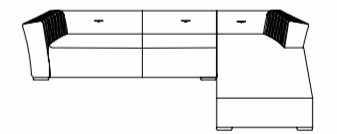

2.5 Seater + LH Arm
TW - 71.5" / ISW - 60"

2.5 Seater + RH Arm
TW - 71.5" / ISW - 60"

3 Seater + LH Arm
TW - 83.5" / ISW - 72"

3 Seater + RH Arm
TW - 83.5" / ISW - 72"

3.5 Seater + LH Arm
TW - 101.5" / ISW - 90"

3.5 Seater + RH Arm
TW - 101.5" / ISW - 90"

Big Daybed LH
TW 47.5" X 78"

Big Daybed RH
TW 47.5" X 78"

Small Daybed LH
TW 41.5" X 78"

Small Daybed RH
TW 41.5" X 78"

3 Seater + Big Daybed RH
TW 131" X 78"

3 Seater + Big Daybed LH
TW 131" X 78"

2.5 Seater + Small Daybed RH
TW 113" X 78"

2.5 Seater + Small Daybed LH
TW 113" X 78"

METAL OPTIONS

COPPER

BRASS

STAINLESS STEEL

Total Height - 30"
Total Depth - 35"
Arm rest Height - 30"
Seat Height - 17"
Seat Depth - 22"