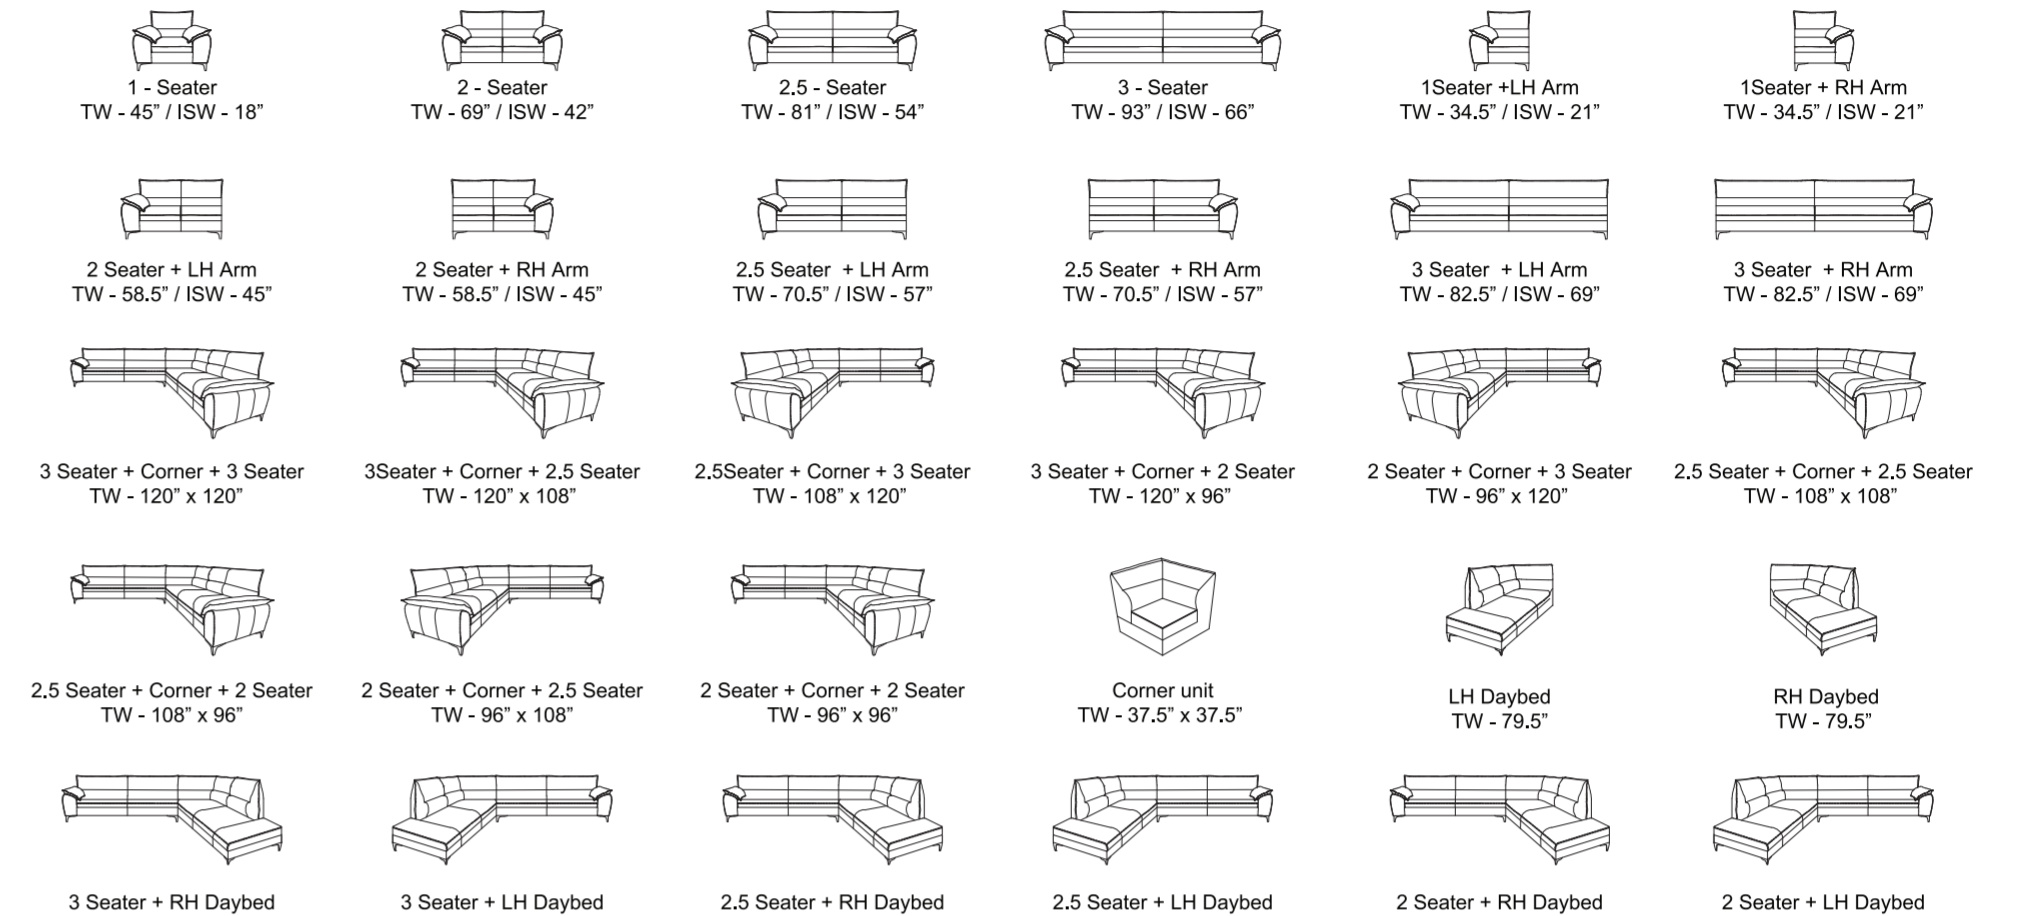

These sofas and seats have been constructed keeping in mind straight line trends, practicality and user friendly ergonomics.

All seats are 24inches in width and 22inches / 23inches in depth. All foams and top grain leather panels used are with minimum cuts and joints, there by increasing material cost marginally but resulting in a superior and elegant products which resists wrinkles with usage and assures years of comfort.

OMEGA

Total Height - 34.5"
Total Depth - 37.5"
Arm rest Height - 24.5"
Seat Height - 17"
Seat Depth - 22"

SAPPHIRE

Total Height - 37.5"
Total Depth - 37.5"
Arm rest Height - 25"
Seat Height - 18"
Seat Depth - 22"

FABIO

Total Height - 33"
Total Depth - 37.5"
Arm rest Height - 23.5"
Seat Height - 17"
Seat Depth - 21"

MIRANDA

Total Height - 35.5"
Total Depth - 37"
Arm rest Height - 25.5"
Seat Height - 17"
Seat Depth - 22.5"