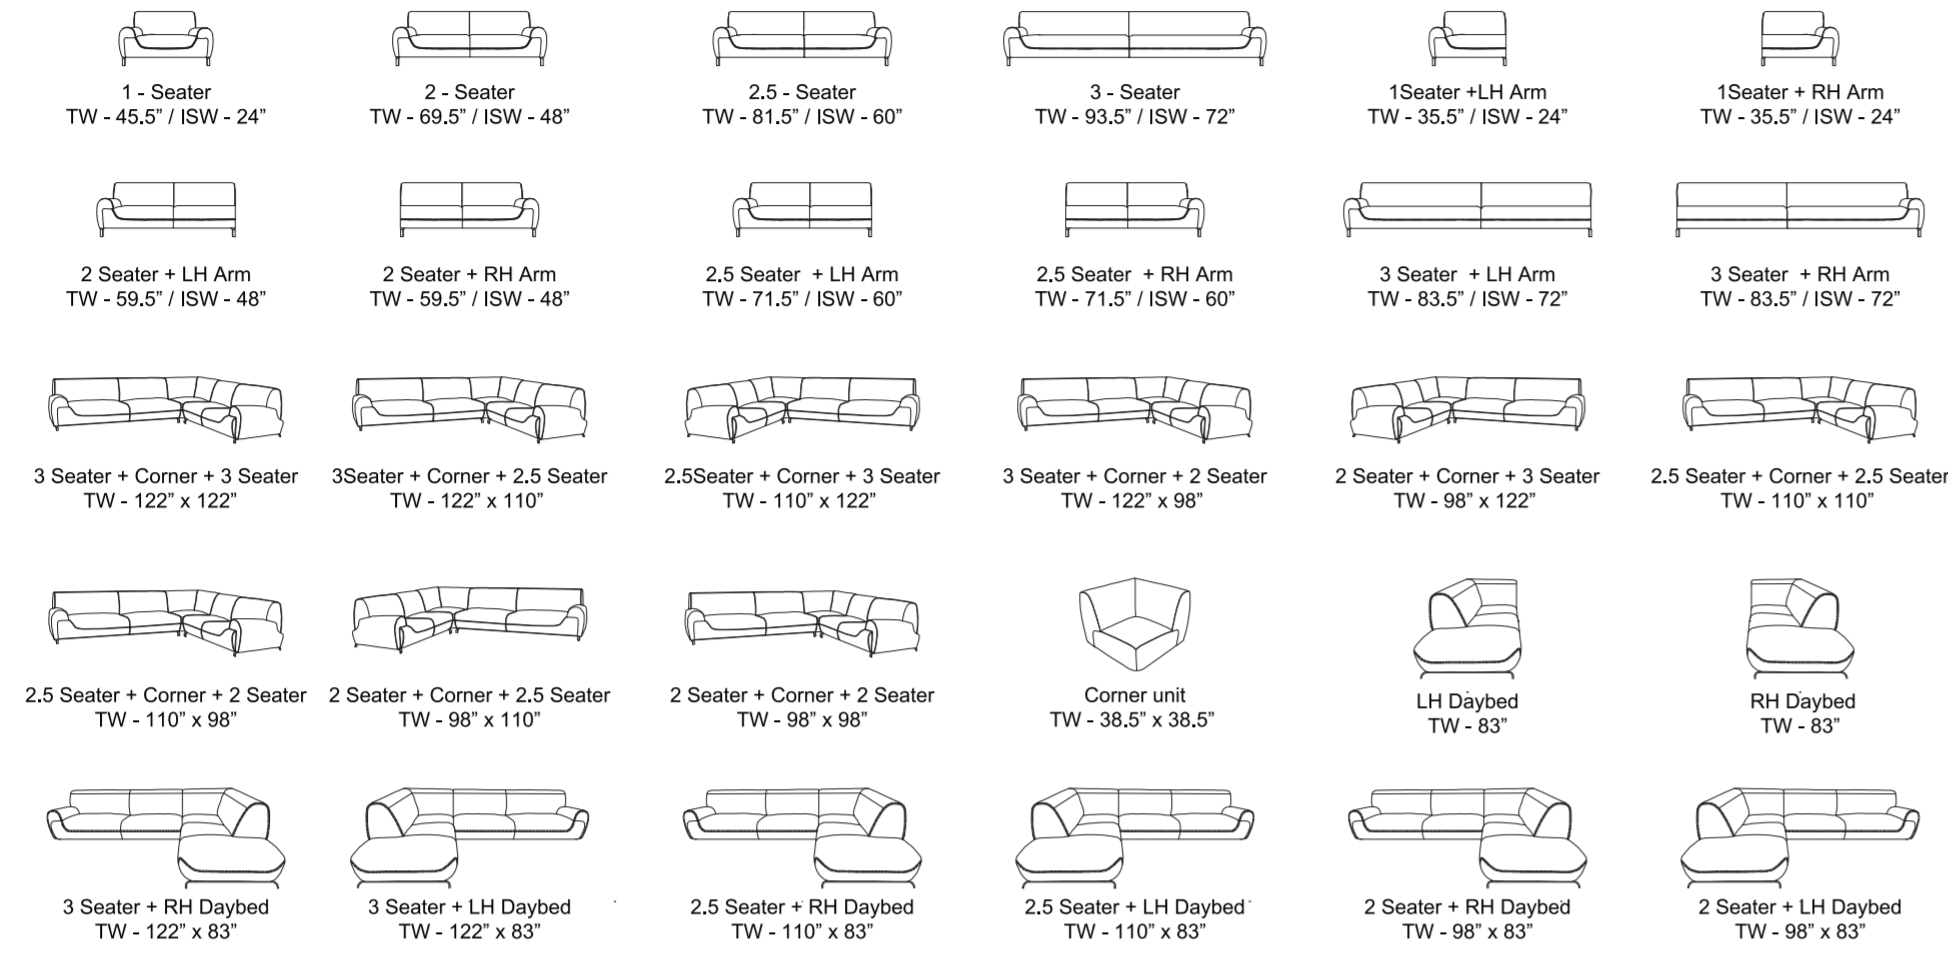

TRIDENT

Total Height - 33"
Total Depth - 39.5"
Arm rest Height - 24"
Seat Height - 18"
Seat Depth - 24"