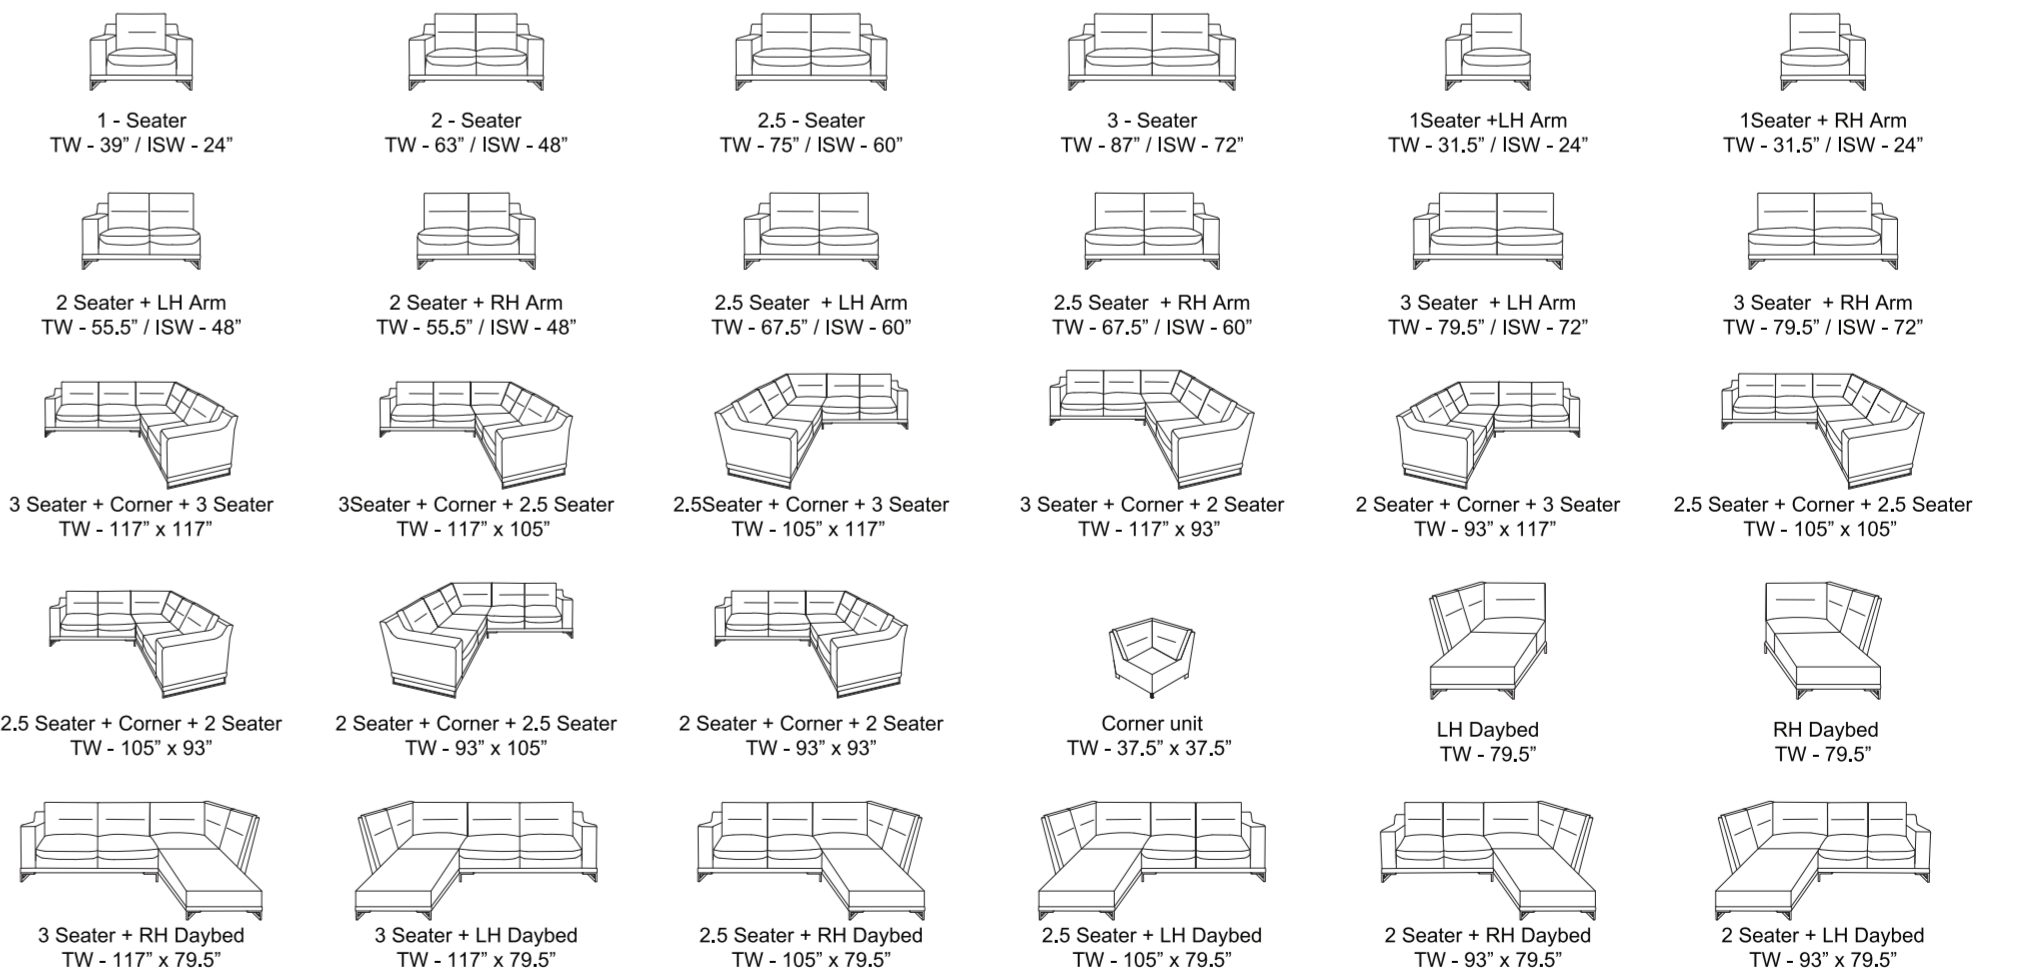

SAPPHIRE

Total Height - 37.5"
Total Depth - 37.5"
Arm rest Height - 25"
Seat Height - 18"
Seat Depth - 22"