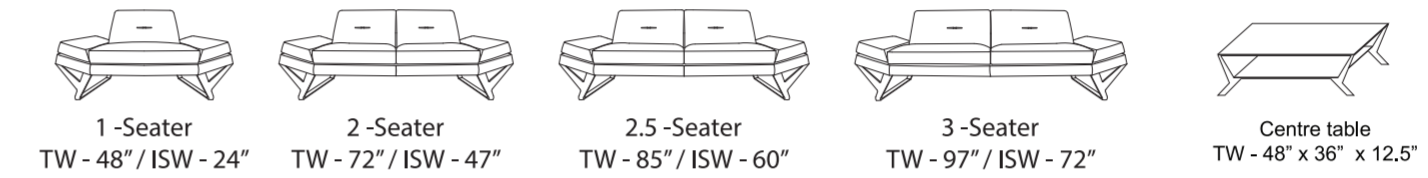

ENIGMA-AL

Total Height - 32.5"
Total Depth - 34.5"
Arm rest Height - 21.5"
Seat Height - 17"
Seat Depth - 21"