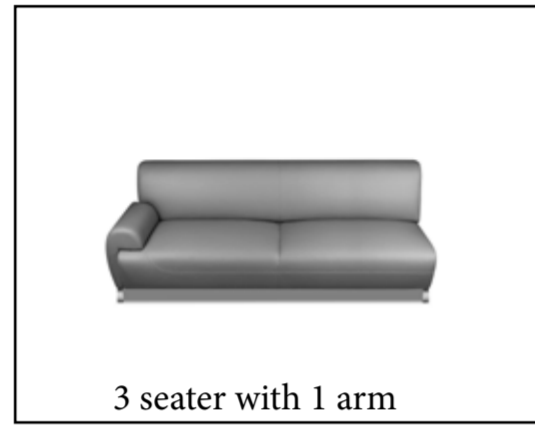

These sofas and seats have been constructed keeping in mind straight line trends, practicality and user friendly ergonomics.

All seats are 24inches in width and 22inches / 23inches in depth. All foams and top grain leather panels used are with minimum cuts and joints, there by increasing material cost marginally but resulting in a superior and elegant products which resists wrinkles with usage and assures years of comfort.

ODD CHAIRS

TULIP
 Total Height - 30"
 Total Depth - 32.5"
 Total Width - 32.5"
 Arm rest Height - 20"
 Seat Height - 18.5"
 Seat Depth - 19.5"
 Inside Seat Width - 25"

MITOS
 Total Height - 32"
 Total Depth - 36.5"
 Total Width - 37"
 Arm rest Height - 24"
 Seat Height - 17.5"
 Seat Depth - 22"
 Inside Seat Width - 22"