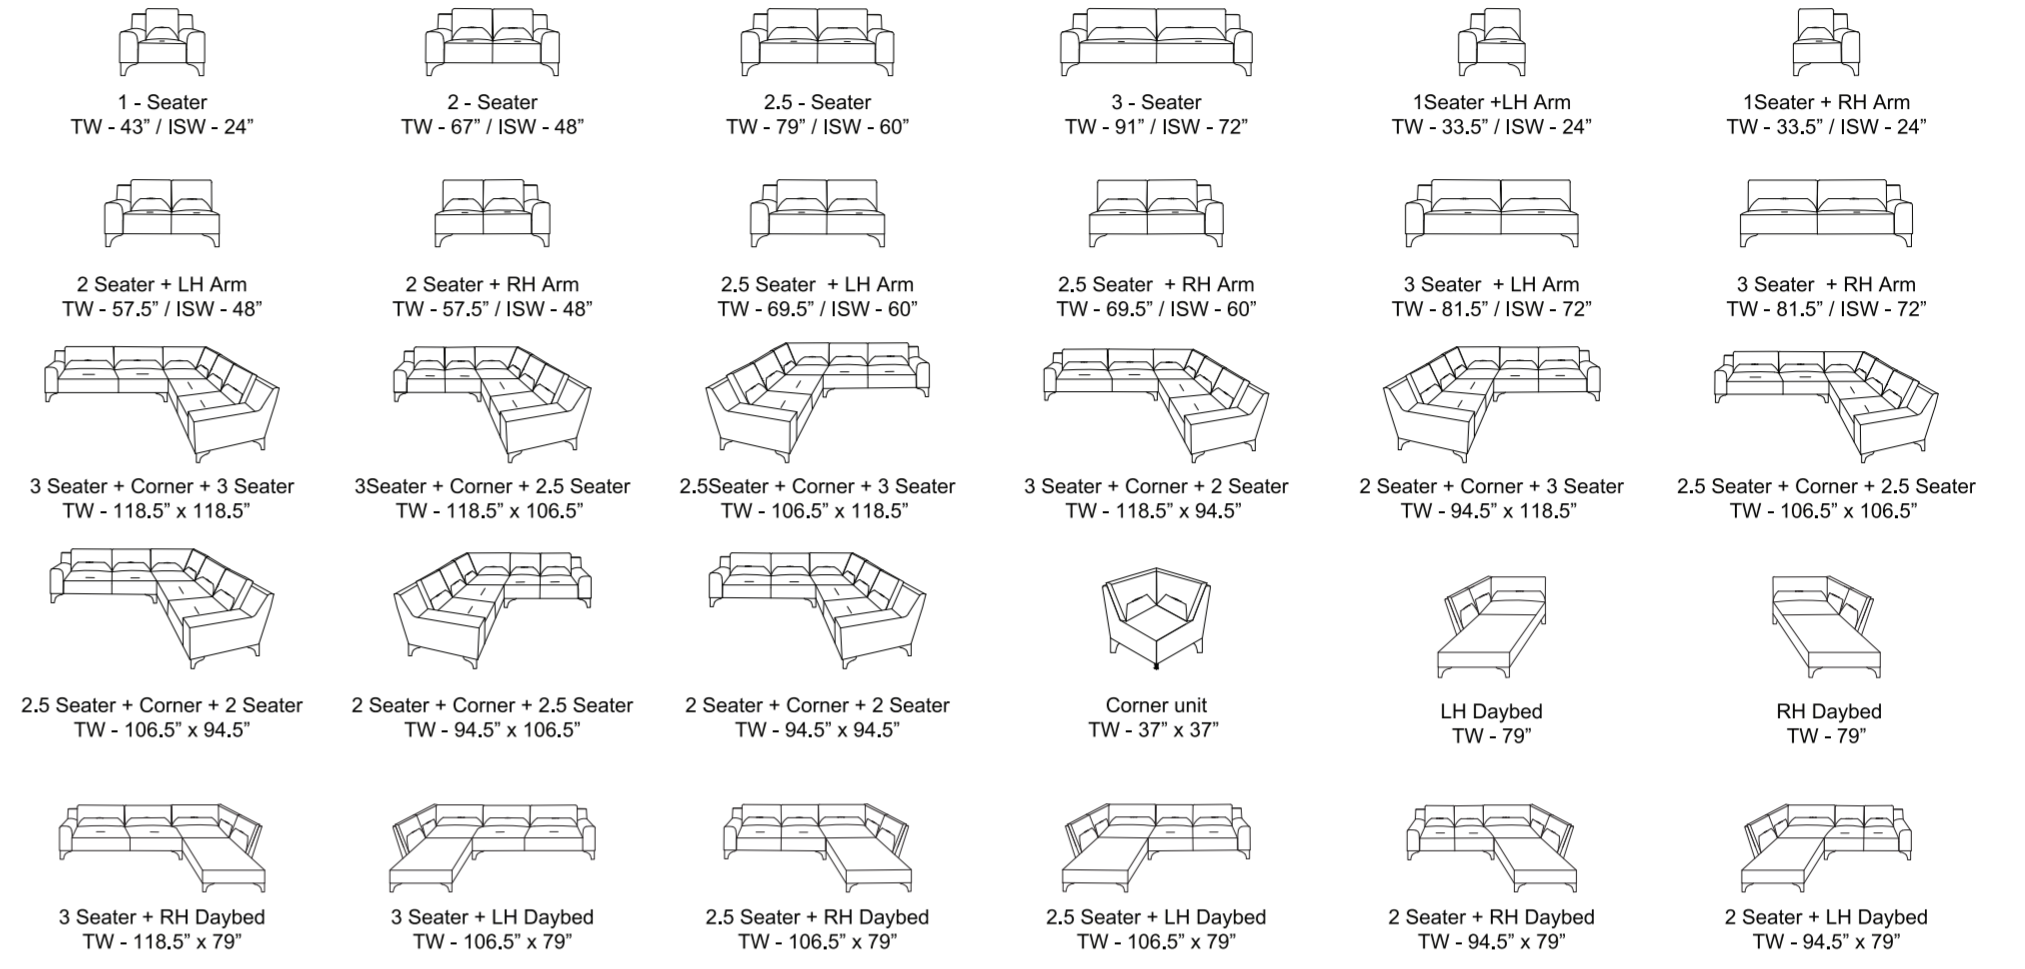

LEADER

Total Height - 34.5"
Total Depth - 36.5"
Arm rest Height - 23"
Seat Height - 18"
Seat Depth - 22"