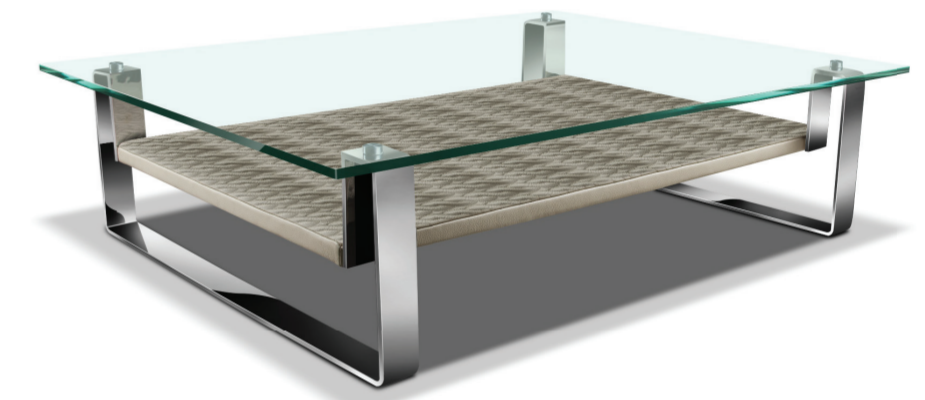

ROUND ST
18 dia x 18"

ROUND CT
36 dia x 15.5"

LEXI CT
52.5" x 28.5" x 12.5"

LEXI ST
30.5 dia x 15.5"

ENGIMA CT
48" x 36" x 12.5"

MIDASTOUCH-AL CT
48" x 36" x 13"

VITA SS CT
48" x 36" x 12"

OMEGA CT
48" x 36" x 12"