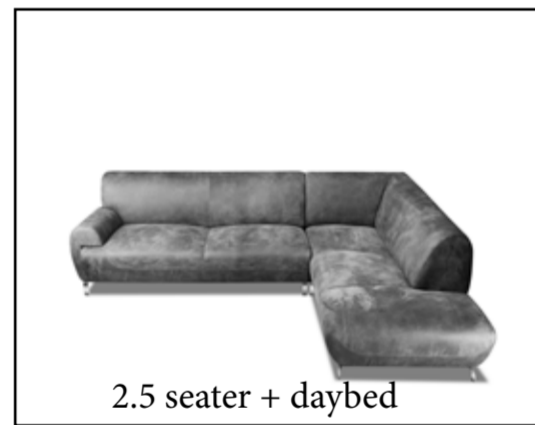

These sofas and seats have been constructed keeping in mind straight line trends, practicality and user friendly ergonomics.

All seats are 24inches in width and 22inches / 23inches in depth. All foams and top grain leather panels used are with minimum cuts and joints, there by increasing material cost marginally but resulting in a superior and elegant products which resists wrinkles with usage and assures years of comfort.

ODD CHAIRS

TULIP
 Total Height - 30"
 Total Depth - 32.5"
 Total Width - 32.5"
 Arm rest Height - 20"
 Seat Height - 18.5"
 Seat Depth - 19.5"
 Inside Seat Width - 25"

MITOS
 Total Height - 32"
 Total Depth - 36.5"
 Total Width - 37"
 Arm rest Height - 24"
 Seat Height - 17.5"
 Seat Depth - 22"
 Inside Seat Width - 22"