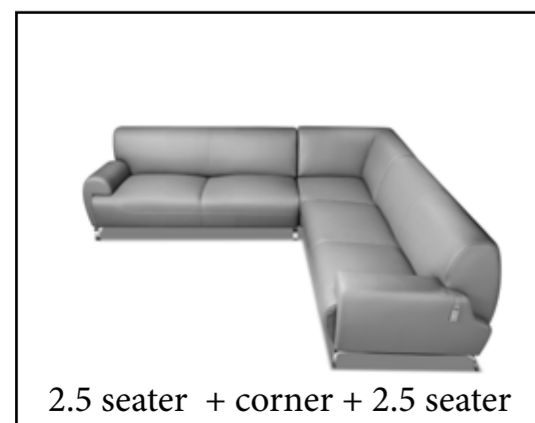

These sofas and seats have been constructed keeping in mind straight line trends, practicality and user friendly ergonomics.

All seats are 24inches in width and 22inches / 23inches in depth. All foams and top grain leather panels used are with minimum cuts and joints, there by increasing material cost marginally but resulting in a superior and elegant products which resists wrinkles with usage and assures years of comfort.

ODD CHAIRS

TULIP
 Total Height - 30"
 Total Depth - 32.5"
 Total Width - 32.5"
 Arm rest Height - 20"
 Seat Height - 18.5"
 Seat Depth - 19.5"
 Inside Seat Width - 25"

MITOS
 Total Height - 32"
 Total Depth - 36.5"
 Total Width - 37"
 Arm rest Height - 24"
 Seat Height - 17.5"
 Seat Depth - 22"
 Inside Seat Width - 22"