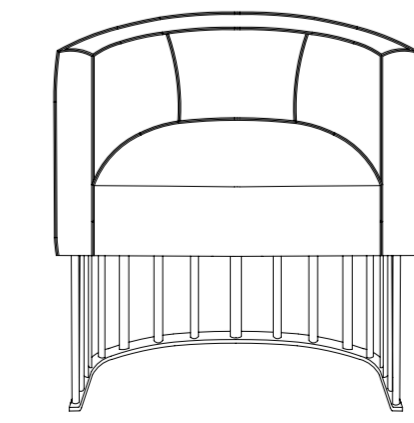

ODD CHAIRS

TULIP
 Total Height - 30"
 Total Depth - 32.5"
 Total Width - 32.5"
 Arm rest Height - 20"
 Seat Height - 18.5"
 Seat Depth - 19.5"
 Inside Seat Width - 25"

MITOS
 Total Height - 32"
 Total Depth - 36.5"
 Total Width - 37"
 Arm rest Height - 24"
 Seat Height - 17.5"
 Seat Depth - 22"
 Inside Seat Width - 22"

SALOON
 Total Height - 30"
 Total Depth - 33"
 Total Width - 33"
 Arm rest Height - 26"
 Seat Height - 19"
 Seat Depth - 22"
 Inside Seat Width - 22"

DAFFODIL
 Total Height - 29"
 Total Depth - 36"
 Total Width - 32"
 Arm rest Height - 21"
 Seat Height - 17.5"
 Seat Depth - 22.5"
 Inside Seat Width - 22"