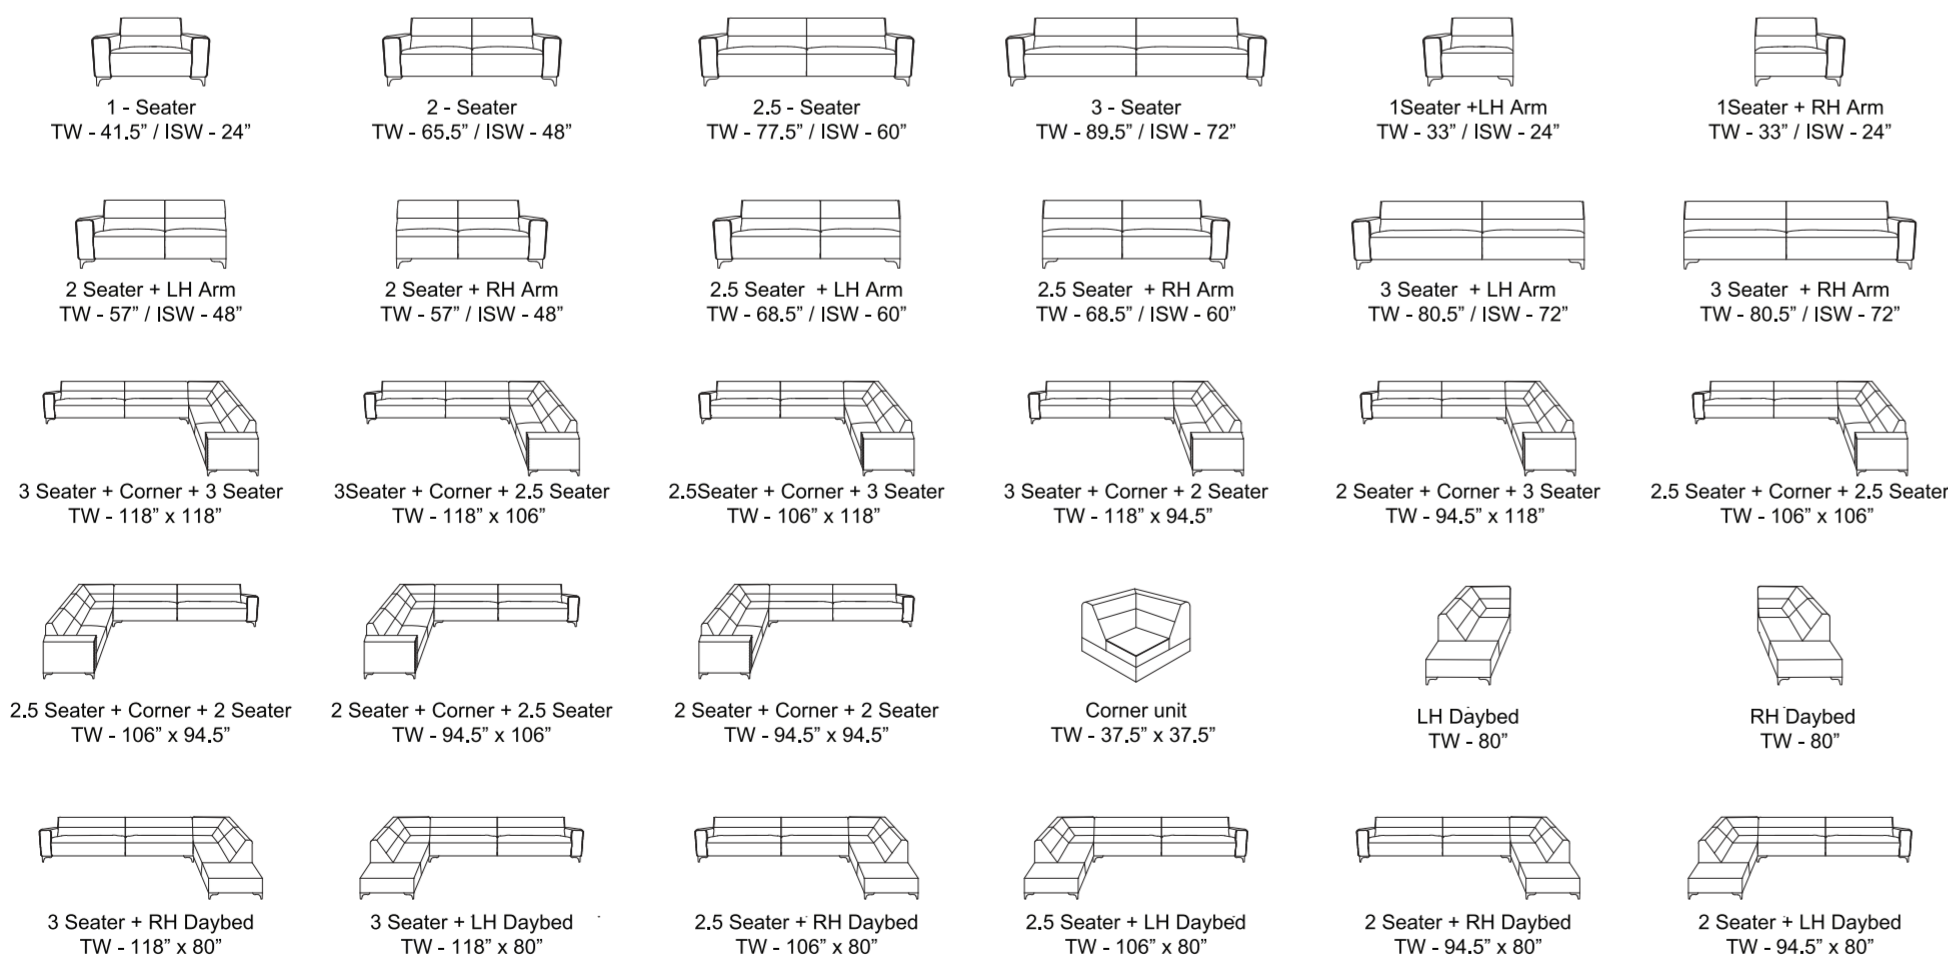

OMEGA

Total Height - 34.5"
Total Depth - 37.5"
Arm rest Height - 24.5"
Seat Height - 17"
Seat Depth - 22"