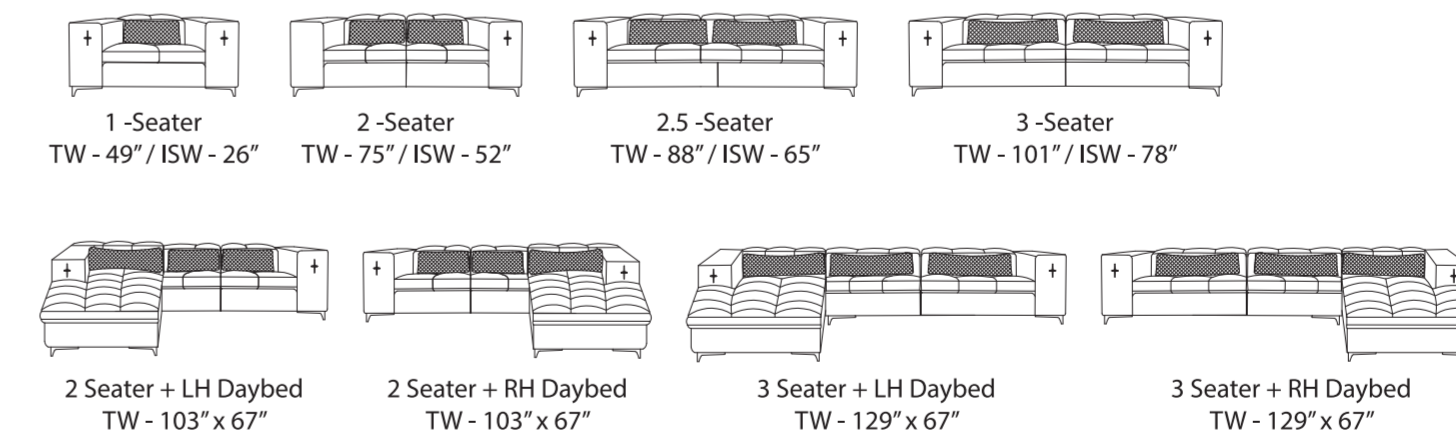

AVALON-AL

Total Height - 32"
Total Depth - 39"
Arm rest Height - 25"
Seat Height - 17.5"
Seat Depth - 22"

ENIGMA-AL

Total Height - 32.5"
Total Depth - 34.5"
Arm rest Height - 21.5"
Seat Height - 17"
Seat Depth - 21"

MESMERISE-AL

Total Height - 28.5"
Total Depth - 40"
Arm rest Height - 23.5"
Seat Height - 17.5"
Seat Depth - 22"

MERVIK

Total Height - 25.5"
Total Depth - 41.5"
Arm rest Height - 24.5"
Seat Height - 16.5"
Seat Depth - 20.5"

These sofas and seats have been constructed keeping in mind straight line trends, practicality and user friendly ergonomics.

All seats are 24inches in width and 22inches / 23inches in depth. All foams and top grain leather panels used are with minimum cuts and joints, there by increasing material cost marginally but resulting in a superior and elegant products which resists wrinkles with usage and assures years of comfort.

Total Height - 33"
Total Depth - 33"
Arm rest Height - 33"
Seat Height - 18.5"
Seat Depth - 21"

Total Height - 33"
Total Depth - 33"
Arm rest Height - 33"
Seat Height - 18.5"
Seat Depth - 21"

Total Height - 29"
Total Depth - 38"
Arm rest Height - 25"
Seat Height - 16.5"
Seat Depth - 22"
3str Bed Size - L 82" x B 65"
Mattress Size - L 80" x B 63"