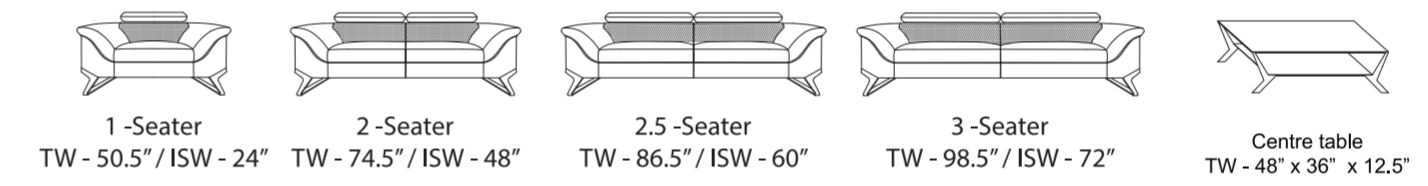

AVALON-AL

Total Height - 32"
Total Depth - 39"
Arm rest Height - 25"
Seat Height - 17.5"
Seat Depth - 22"

ENIGMA-AL

Total Height - 32.5"
Total Depth - 34.5"
Arm rest Height - 21.5"
Seat Height - 17"
Seat Depth - 21"

MESMERISE-AL

Total Height - 28.5"
Total Depth - 40"
Arm rest Height - 23.5"
Seat Height - 17.5"
Seat Depth - 22"

MERVIK

Total Height - 25.5"
Total Depth - 41.5"
Arm rest Height - 24.5"
Seat Height - 16.5"
Seat Depth - 20.5"