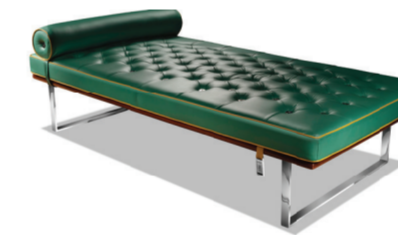

NIRVANA DAY BED