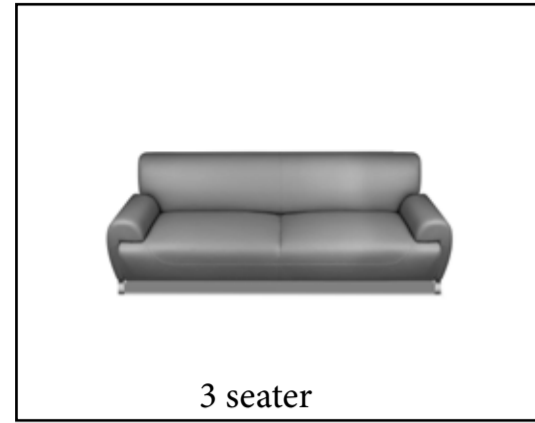

These sofas and seats have been constructed keeping in mind straight line trends, practicality and user friendly ergonomics.

All seats are 24inches in width and 22inches / 23inches in depth. All foams and top grain leather panels used are with minimum cuts and joints, there by increasing material cost marginally but resulting in a superior and elegant products which resists wrinkles with usage and assures years of comfort.

ODD CHAIRS

TULIP
 Total Height - 30"
 Total Depth - 32.5"
 Total Width - 32.5"
 Arm rest Height - 20"
 Seat Height - 18.5"
 Seat Depth - 19.5"
 Inside Seat Width - 25"

MITOS
 Total Height - 32"
 Total Depth - 36.5"
 Total Width - 37"
 Arm rest Height - 24"
 Seat Height - 17.5"
 Seat Depth - 22"
 Inside Seat Width - 22"