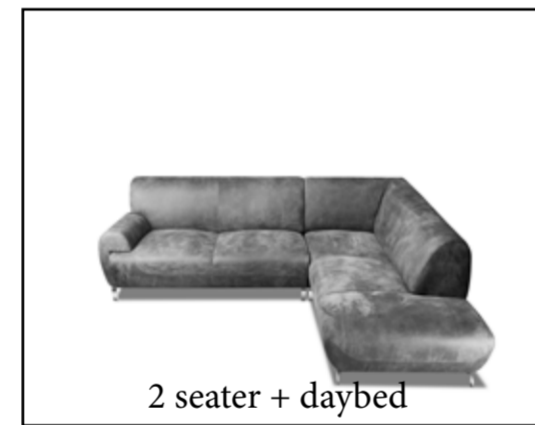

These sofas and seats have been constructed keeping in mind straight line trends, practicality and user friendly ergonomics.

All seats are 24inches in width and 22inches / 23inches in depth. All foams and top grain leather panels used are with minimum cuts and joints, there by increasing material cost marginally but resulting in a superior and elegant products which resists wrinkles with usage and assures years of comfort.

ODD CHAIRS

TULIP
 Total Height - 30"
 Total Depth - 32.5"
 Total Width - 32.5"
 Arm rest Height - 20"
 Seat Height - 18.5"
 Seat Depth - 19.5"
 Inside Seat Width - 25"

MITOS
 Total Height - 32"
 Total Depth - 36.5"
 Total Width - 37"
 Arm rest Height - 24"
 Seat Height - 17.5"
 Seat Depth - 22"
 Inside Seat Width - 22"