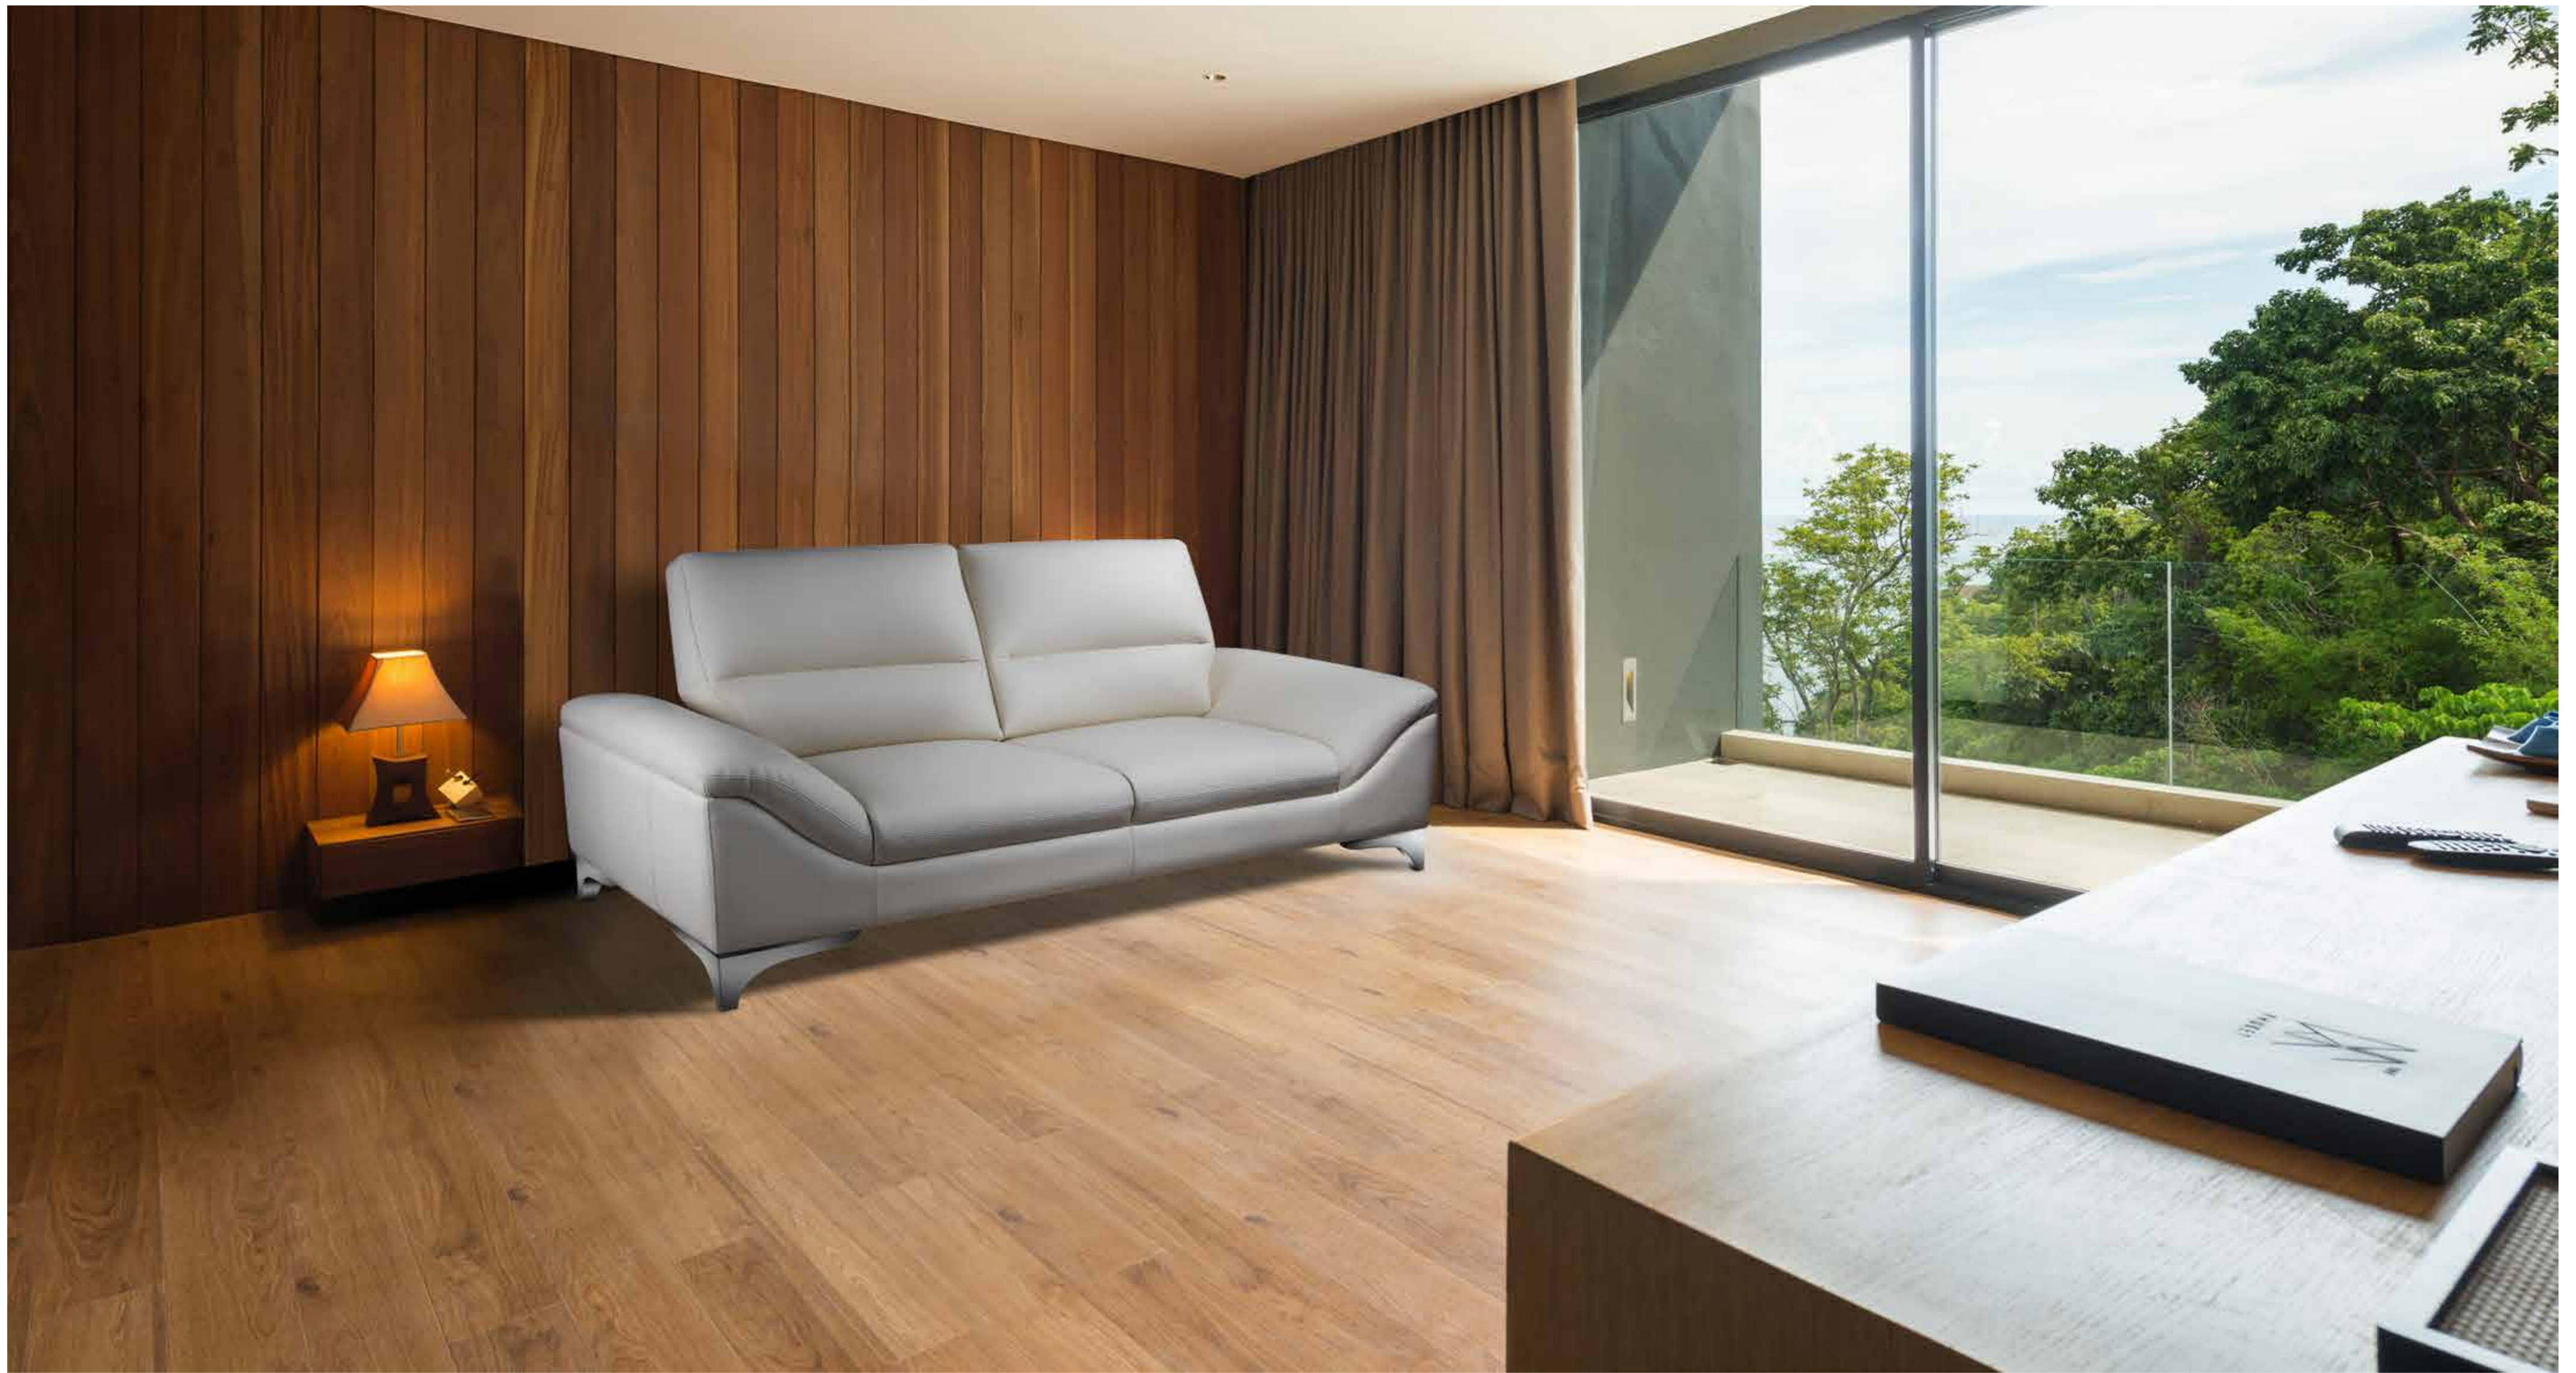

MARSHAL PUFFEE
 Total Height - 15"
 Total Depth - 21"
 Total Width - 21"

Modern Comfort ELEGANCE Series - 24" x 22" / 23"

STANLEY 20th Anniversary Modern Comfort 'ELEGANCE series' is a line of smart sofas and seats created for modern homes and spaces.

These sofas and seats have been constructed keeping in mind straight line trends, practicality and user friendly ergonomics.

All seats are 24inches in width and 22inches / 23inches in depth. All foams and top grain leather panels used are with minimum cuts and joints, there by increasing material cost marginally but resulting in a superior and elegant products which resists wrinkles with usage and assures years of comfort.

Optional wooden leg

Optional wooden leg

Optional wooden leg

Optional wooden leg

NIRVANA DAY BED

JACK

LIBRARY

SALOON