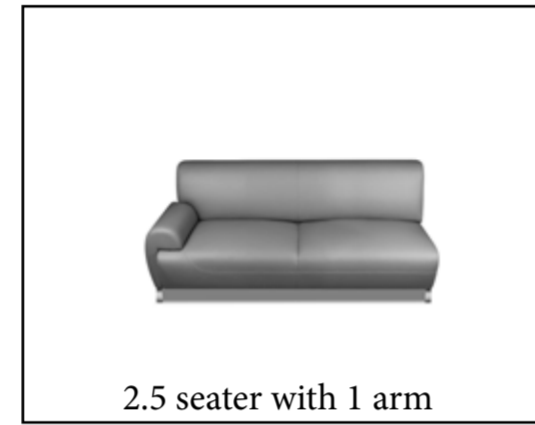

These sofas and seats have been constructed keeping in mind straight line trends, practicality and user friendly ergonomics.

All seats are 24inches in width and 22inches / 23inches in depth. All foams and top grain leather panels used are with minimum cuts and joints, there by increasing material cost marginally but resulting in a superior and elegant products which resists wrinkles with usage and assures years of comfort.

ODD CHAIRS

TULIP
 Total Height - 30"
 Total Depth - 32.5"
 Total Width - 32.5"
 Arm rest Height - 20"
 Seat Height - 18.5"
 Seat Depth - 19.5"
 Inside Seat Width - 25"

MITOS
 Total Height - 32"
 Total Depth - 36.5"
 Total Width - 37"
 Arm rest Height - 24"
 Seat Height - 17.5"
 Seat Depth - 22"
 Inside Seat Width - 22"