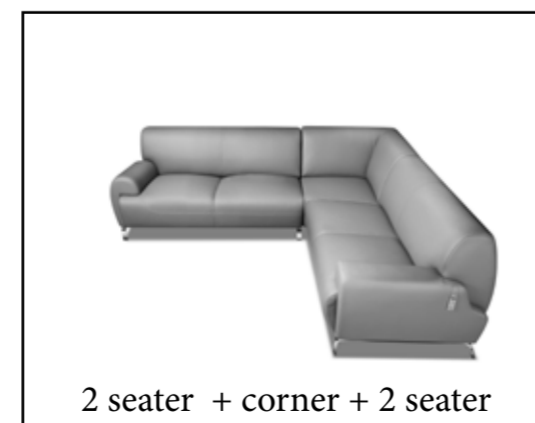

These sofas and seats have been constructed keeping in mind straight line trends, practicality and user friendly ergonomics.

All seats are 24inches in width and 22inches / 23inches in depth. All foams and top grain leather panels used are with minimum cuts and joints, there by increasing material cost marginally but resulting in a superior and elegant products which resists wrinkles with usage and assures years of comfort.

ODD CHAIRS

TULIP
 Total Height - 30"
 Total Depth - 32.5"
 Total Width - 32.5"
 Arm rest Height - 20"
 Seat Height - 18.5"
 Seat Depth - 19.5"
 Inside Seat Width - 25"

MITOS
 Total Height - 32"
 Total Depth - 36.5"
 Total Width - 37"
 Arm rest Height - 24"
 Seat Height - 17.5"
 Seat Depth - 22"
 Inside Seat Width - 22"