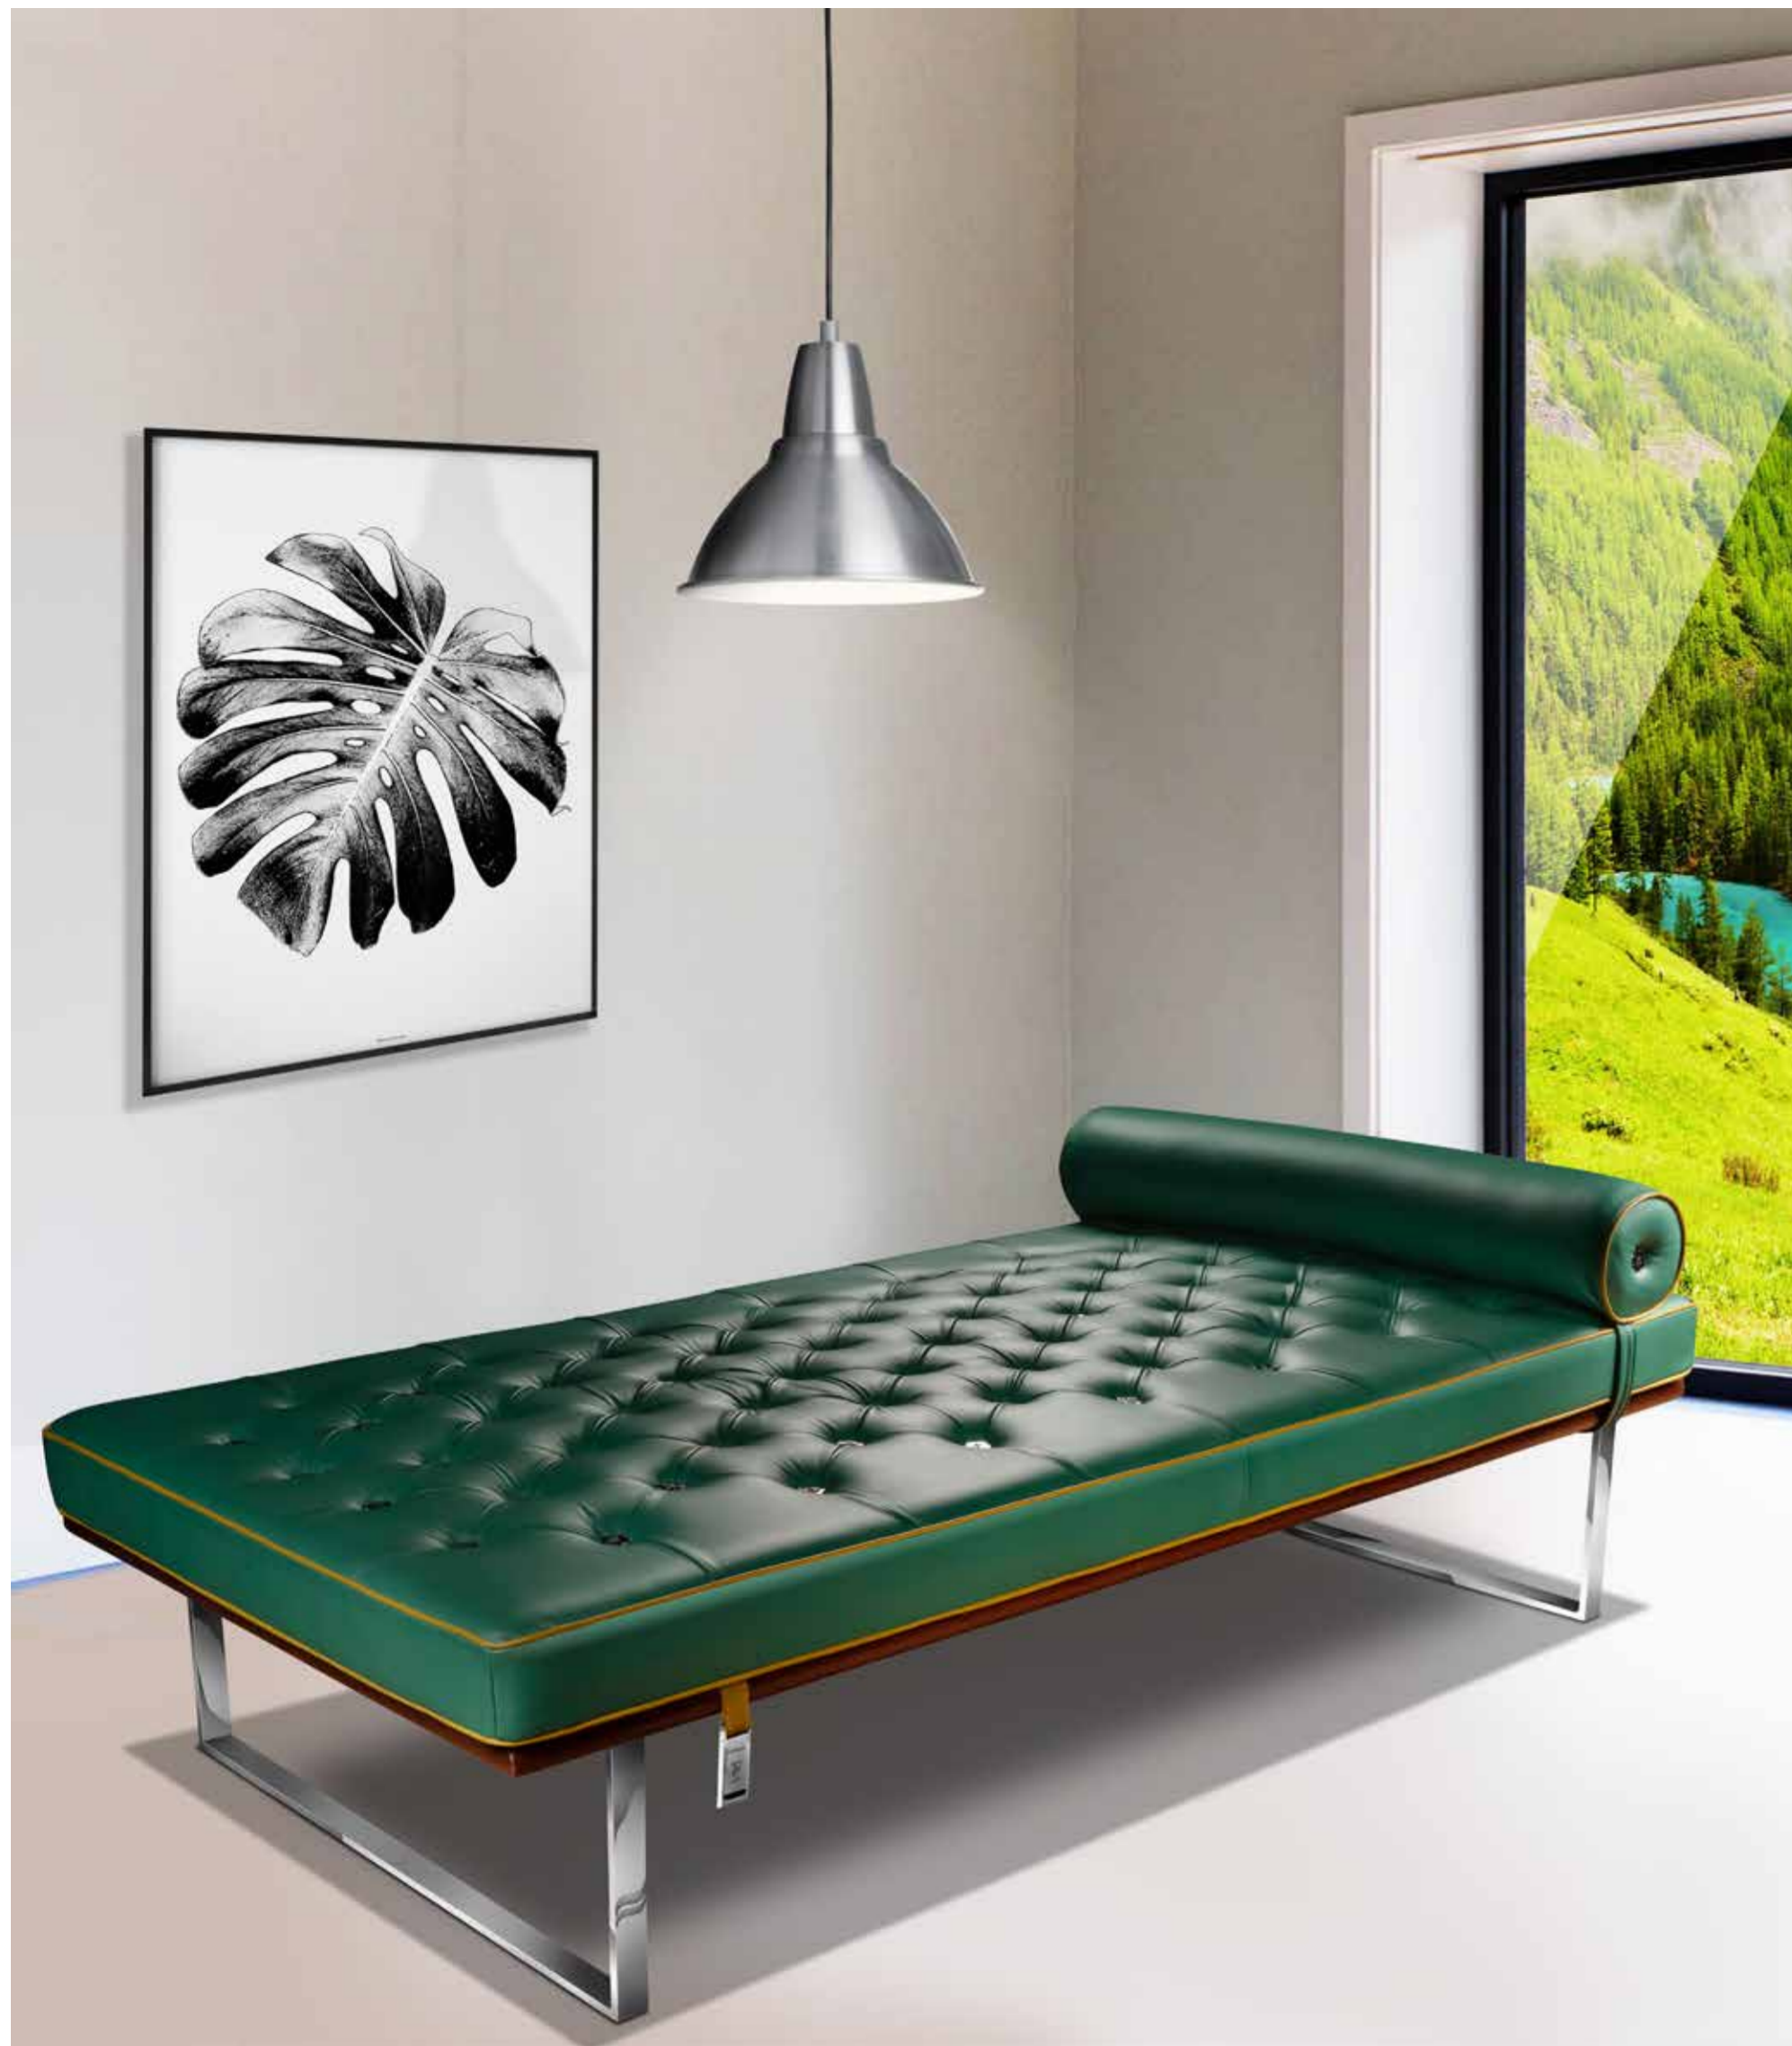

These sofas and seats have been constructed keeping in mind straight line trends, practicality and user friendly ergonomics.

All seats are 24inches in width and 22inches / 23inches in depth. All foams and top grain leather panels used are with minimum cuts and joints, there by increasing material cost marginally but resulting in a superior and elegant products which resists wrinkles with usage and assures years of comfort.

Optional wooden leg

Optional wooden leg

Optional wooden leg

Optional wooden leg

NIRVANA DAY BED

JACK

LIBRARY

SALOON