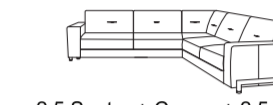

3-Seater
TW - 92" / ISW - 72"

1Seater + LH Arm
TW - 34" / ISW - 24"

1Seater + RH Arm
TW - 34" / ISW - 24"

2 Seater + LH Arm
TW - 58" / ISW - 48"

2 Seater + RH Arm
TW - 58" / ISW - 48"

2.5 Seater + LH Arm
TW - 70" / ISW - 60"

2.5 Seater + RH Arm
TW - 70" / ISW - 60"

3 Seater + LH Arm
TW - 82" / ISW - 72"

3 Seater + RH Arm
TW - 82" / ISW - 72"

3 Seater + Corner + 3 Seater
TW - 122" x 122"

3Seater + Corner + 2.5 Seater
TW - 122" x 110"

2.5Seater + Corner + 3 Seater
TW - 110" x 122"

3 Seater + Corner + 2 Seater
TW - 122" x 98"

2 Seater + Corner + 3 Seater
TW - 98" x 122"

2.5 Seater + Corner + 2.5 Seater
TW - 110" x 110"

2.5 Seater + Corner + 2 Seater
TW - 110" x 98"

2 Seater + Corner + 2.5 Seater
TW - 98" x 110"

2 Seater + Corner + 2 Seater
TW - 98" x 98"

Corner unit
TW - 40" x 40"

LH Daybed
TW - 80"

RH Daybed
TW - 80"

3 Seater + RH Daybed
TW - 122" x 80"

3 Seater + LH Daybed
TW - 122" x 80"