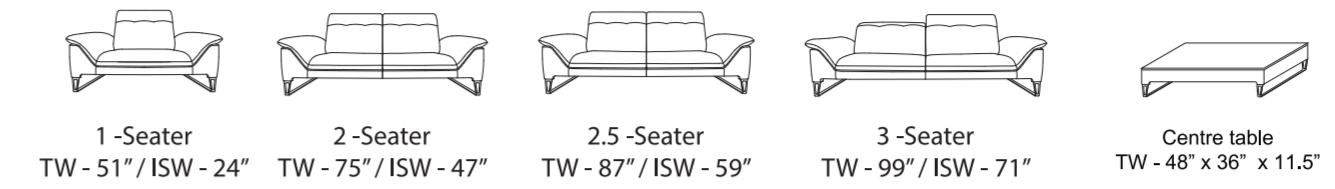

AVALON-AL

Total Height - 32"
Total Depth - 39"
Arm rest Height - 25"
Seat Height - 17.5"
Seat Depth - 22"