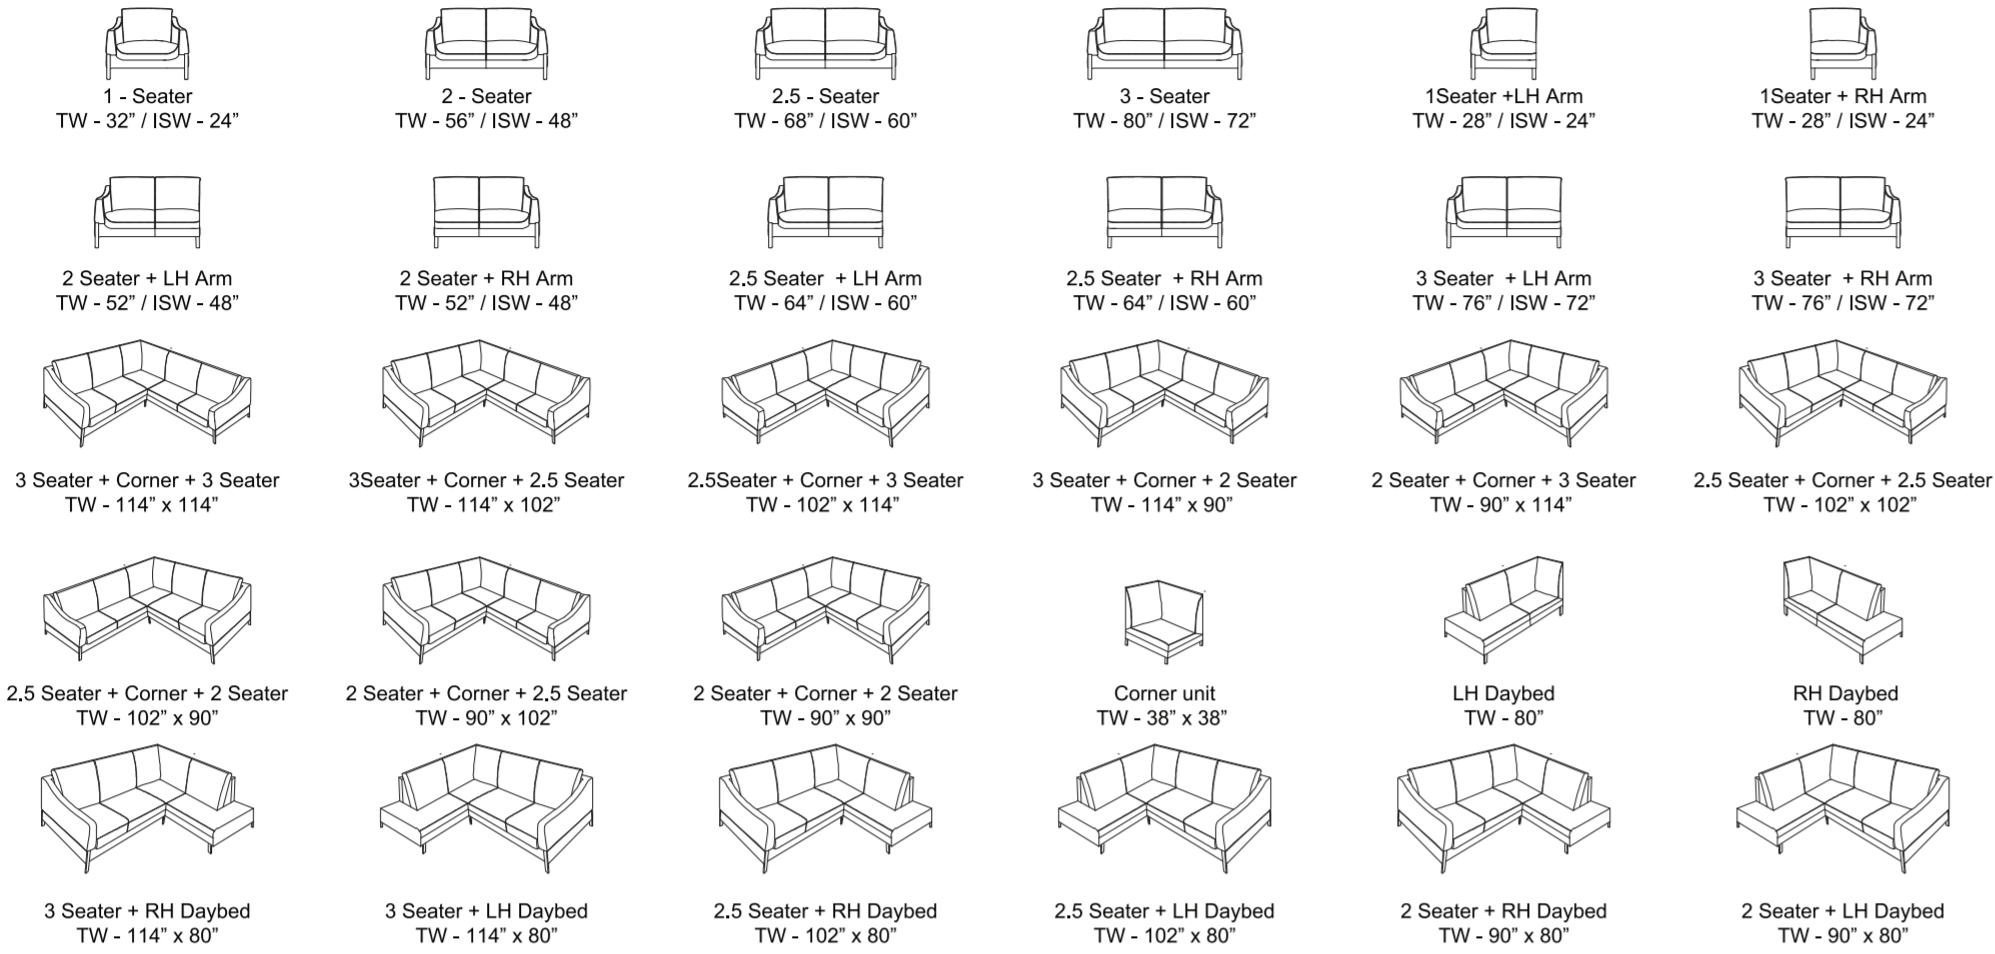

These sofas and seats have been constructed keeping in mind straight line trends, practicality and user friendly ergonomics.

All seats are 24inches in width and 22inches / 23inches in depth. All foams and top grain leather panels used are with minimum cuts and joints, there by increasing material cost marginally but resulting in a superior and elegant products which resists wrinkles with usage and assures years of comfort.

OMEGA

Total Height - 34.5"
Total Depth - 37.5"
Arm rest Height - 24.5"
Seat Height - 17"
Seat Depth - 22"

SAPPHIRE

Total Height - 37.5"
Total Depth - 37.5"
Arm rest Height - 25"
Seat Height - 18"
Seat Depth - 22"

FABIO

Total Height - 33"
Total Depth - 37.5"
Arm rest Height - 23.5"
Seat Height - 17"
Seat Depth - 21"

MIRANDA

Total Height - 35.5"
Total Depth - 37"
Arm rest Height - 25.5"
Seat Height - 17"
Seat Depth - 22.5"

Center Table
TW - 48" x 36" x 13"

DREAM BOAT

Total Height - 34"
Total Depth - 37"
Arm rest Height - 24"
Seat Height - 16.5"
Seat Depth - 21.5"

CHAMP

Total Height - 35.5"
Total Depth - 39.5"
Arm rest Height - 22"
Seat Height - 16.5"
Seat Depth - 22.5"