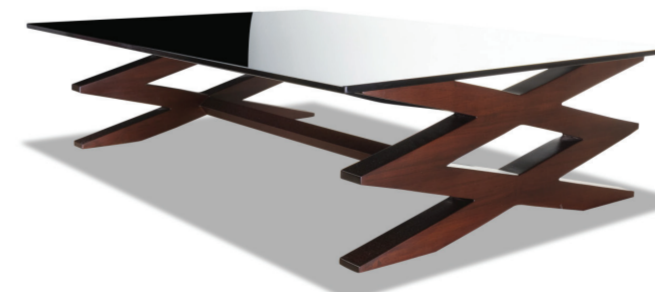

REX CT
48" x 36" x 12.5"