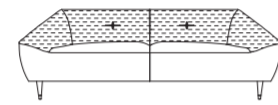

REX

1-Seater
TW - 40.5" / ISW - 24"

2-Seater
TW - 64.5" / ISW - 48"

2.5-Seater
TW - 76.5" / ISW - 60"

3-Seater
TW - 88.5" / ISW - 72"

Center Table
TW - 48" x 36" x 12.5"

Center Table
TW - 24" x 22" x 18"

PEBBELS

1-Seater
TW - 44" / ISW - 24"

2-Seater
TW - 68" / ISW - 48"

2.5-Seater
TW - 80" / ISW - 60"

3-Seater
TW - 92" / ISW - 72"

DINO

1-Seater
TW - 43" / ISW - 24"

2-Seater
TW - 67" / ISW - 48"

2.5-Seater
TW - 79" / ISW - 60"