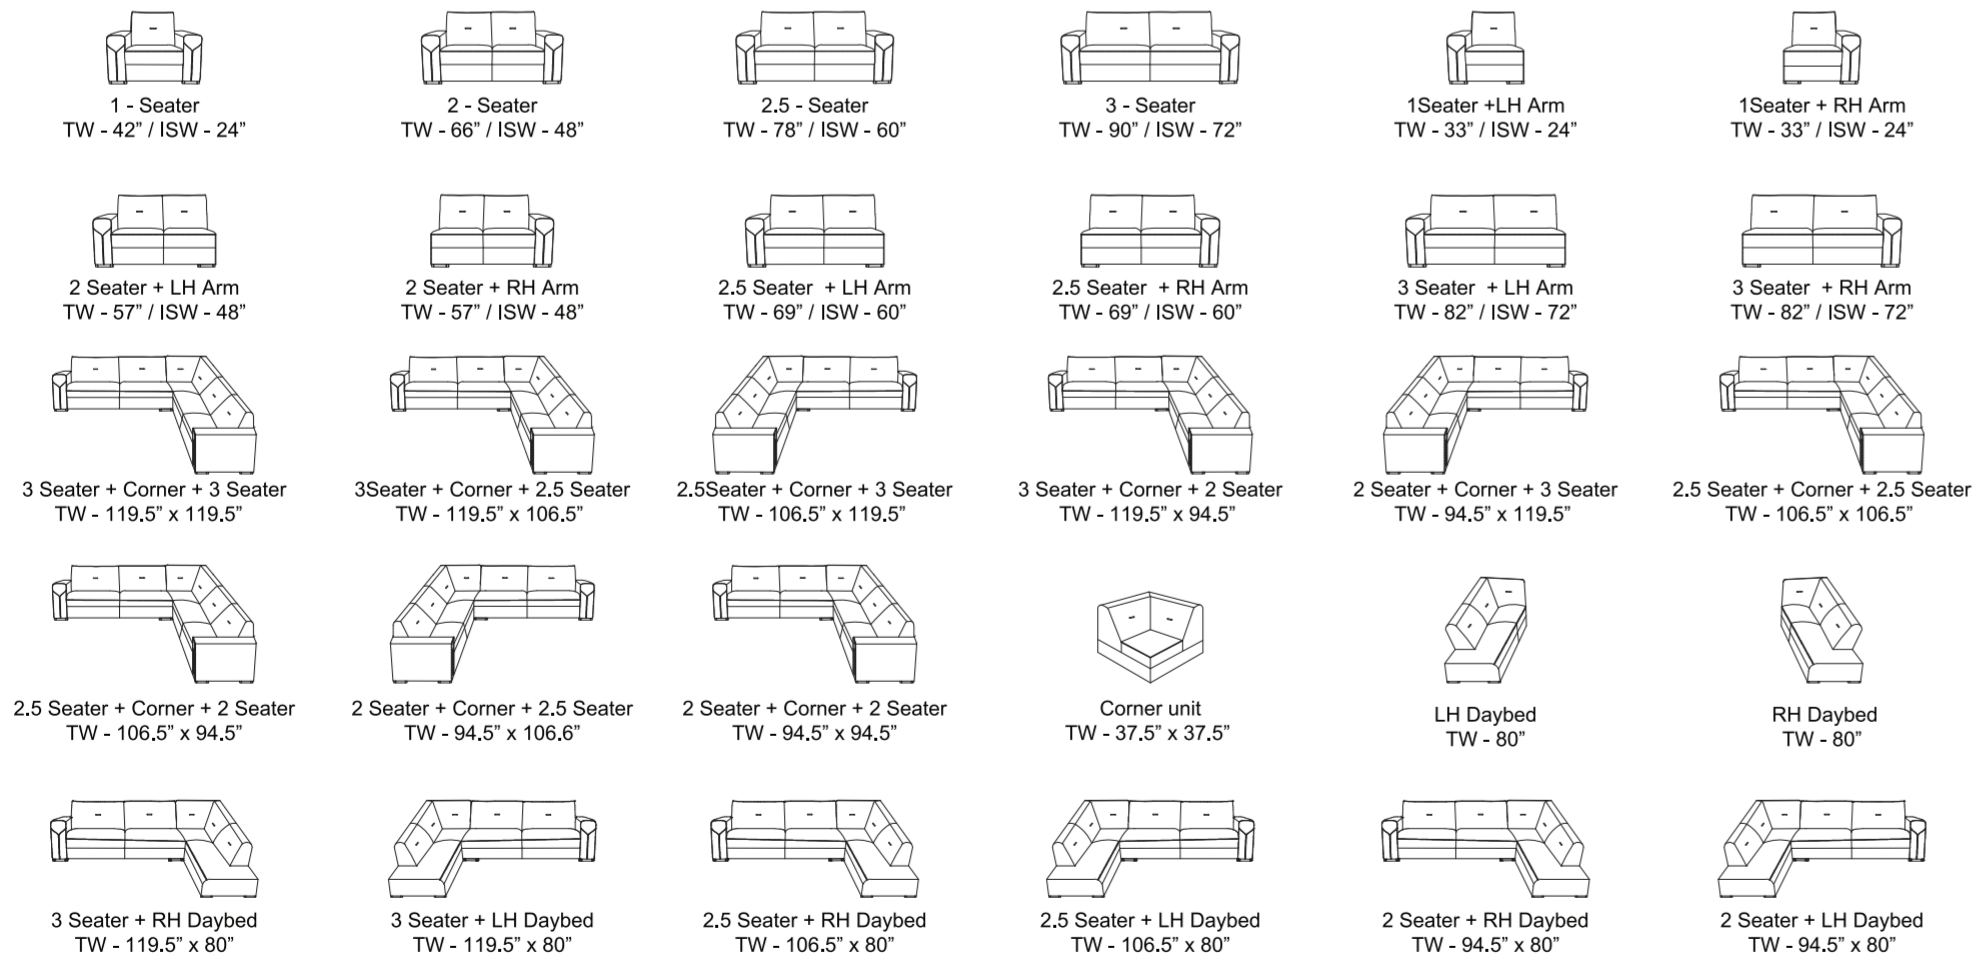

These sofas and seats have been constructed keeping in mind straight line trends, practicality and user friendly ergonomics.

All seats are 24inches in width and 22inches / 23inches in depth. All foams and top grain leather panels used are with minimum cuts and joints, there by increasing material cost marginally but resulting in a superior and elegant products which resists wrinkles with usage and assures years of comfort.

FABIO

Total Height - 33"
Total Depth - 37.5"
Arm rest Height - 23.5"
Seat Height - 17"
Seat Depth - 21"

MIRANDA

Total Height - 35.5"
Total Depth - 37"
Arm rest Height - 25.5"
Seat Height - 17"
Seat Depth - 22.5"

Center Table
TW - 48" x 36" x 13"

DREAM BOAT

Total Height - 34"
Total Depth - 37"
Arm rest Height - 24"
Seat Height - 16.5"
Seat Depth - 21.5"

CHAMP

Total Height - 35.5"
Total Depth - 39.5"
Arm rest Height - 22"
Seat Height - 16.5"
Seat Depth - 22.5"