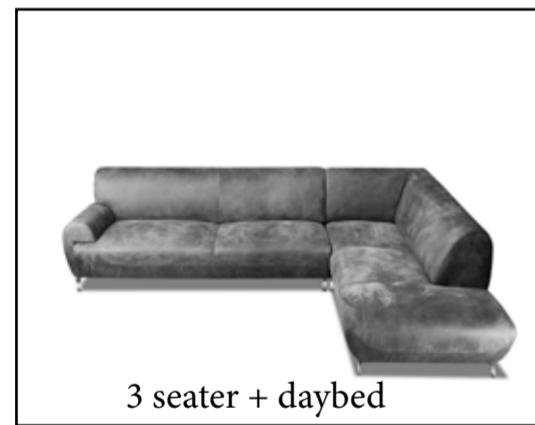

These sofas and seats have been constructed keeping in mind straight line trends, practicality and user friendly ergonomics.

All seats are 24inches in width and 22inches / 23inches in depth. All foams and top grain leather panels used are with minimum cuts and joints, there by increasing material cost marginally but resulting in a superior and elegant products which resists wrinkles with usage and assures years of comfort.

ODD CHAIRS

TULIP
 Total Height - 30"
 Total Depth - 32.5"
 Total Width - 32.5"
 Arm rest Height - 20"
 Seat Height - 18.5"
 Seat Depth - 19.5"
 Inside Seat Width - 25"

MITOS
 Total Height - 32"
 Total Depth - 36.5"
 Total Width - 37"
 Arm rest Height - 24"
 Seat Height - 17.5"
 Seat Depth - 22"
 Inside Seat Width - 22"