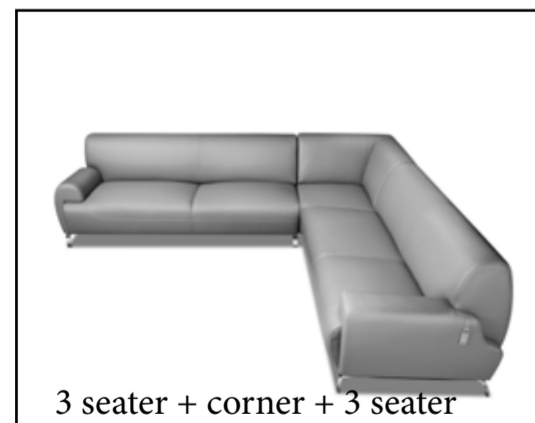

These sofas and seats have been constructed keeping in mind straight line trends, practicality and user friendly ergonomics.

All seats are 24inches in width and 22inches / 23inches in depth. All foams and top grain leather panels used are with minimum cuts and joints, there by increasing material cost marginally but resulting in a superior and elegant products which resists wrinkles with usage and assures years of comfort.

ODD CHAIRS

TULIP
 Total Height - 30"
 Total Depth - 32.5"
 Total Width - 32.5"
 Arm rest Height - 20"
 Seat Height - 18.5"
 Seat Depth - 19.5"
 Inside Seat Width - 25"

MITOS
 Total Height - 32"
 Total Depth - 36.5"
 Total Width - 37"
 Arm rest Height - 24"
 Seat Height - 17.5"
 Seat Depth - 22"
 Inside Seat Width - 22"