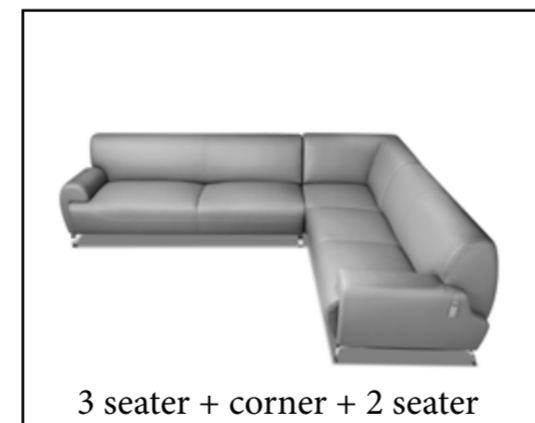

These sofas and seats have been constructed keeping in mind straight line trends, practicality and user friendly ergonomics.

All seats are 24inches in width and 22inches / 23inches in depth. All foams and top grain leather panels used are with minimum cuts and joints, there by increasing material cost marginally but resulting in a superior and elegant products which resists wrinkles with usage and assures years of comfort.

ODD CHAIRS

TULIP
 Total Height - 30"
 Total Depth - 32.5"
 Total Width - 32.5"
 Arm rest Height - 20"
 Seat Height - 18.5"
 Seat Depth - 19.5"
 Inside Seat Width - 25"

MITOS
 Total Height - 32"
 Total Depth - 36.5"
 Total Width - 37"
 Arm rest Height - 24"
 Seat Height - 17.5"
 Seat Depth - 22"
 Inside Seat Width - 22"