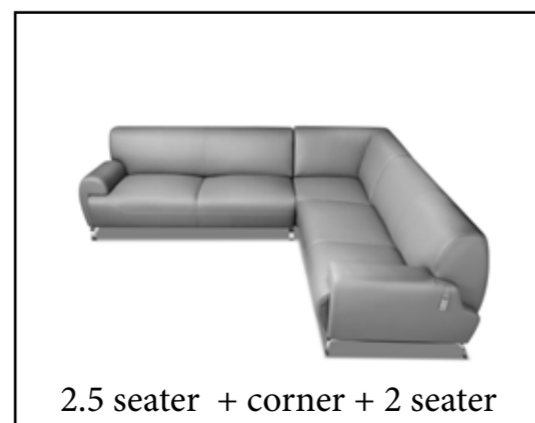

These sofas and seats have been constructed keeping in mind straight line trends, practicality and user friendly ergonomics.

All seats are 24inches in width and 22inches / 23inches in depth. All foams and top grain leather panels used are with minimum cuts and joints, there by increasing material cost marginally but resulting in a superior and elegant products which resists wrinkles with usage and assures years of comfort.

ODD CHAIRS

TULIP
 Total Height - 30"
 Total Depth - 32.5"
 Total Width - 32.5"
 Arm rest Height - 20"
 Seat Height - 18.5"
 Seat Depth - 19.5"
 Inside Seat Width - 25"

MITOS
 Total Height - 32"
 Total Depth - 36.5"
 Total Width - 37"
 Arm rest Height - 24"
 Seat Height - 17.5"
 Seat Depth - 22"
 Inside Seat Width - 22"