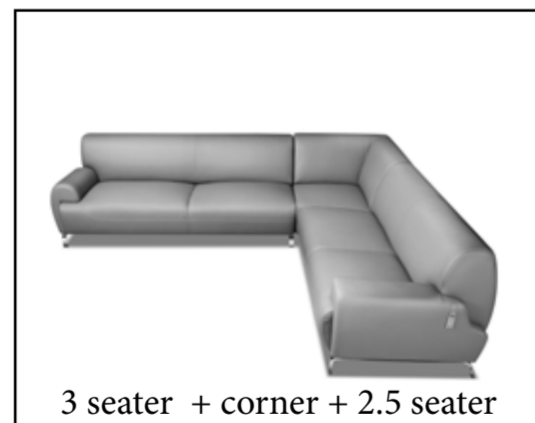

These sofas and seats have been constructed keeping in mind straight line trends, practicality and user friendly ergonomics.

All seats are 24inches in width and 22inches / 23inches in depth. All foams and top grain leather panels used are with minimum cuts and joints, there by increasing material cost marginally but resulting in a superior and elegant products which resists wrinkles with usage and assures years of comfort.

ODD CHAIRS

TULIP
 Total Height - 30"
 Total Depth - 32.5"
 Total Width - 32.5"
 Arm rest Height - 20"
 Seat Height - 18.5"
 Seat Depth - 19.5"
 Inside Seat Width - 25"

MITOS
 Total Height - 32"
 Total Depth - 36.5"
 Total Width - 37"
 Arm rest Height - 24"
 Seat Height - 17.5"
 Seat Depth - 22"
 Inside Seat Width - 22"