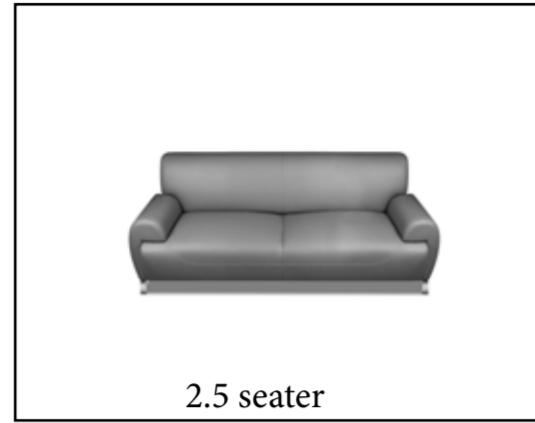

These sofas and seats have been constructed keeping in mind straight line trends, practicality and user friendly ergonomics.

All seats are 24inches in width and 22inches / 23inches in depth. All foams and top grain leather panels used are with minimum cuts and joints, there by increasing material cost marginally but resulting in a superior and elegant products which resists wrinkles with usage and assures years of comfort.

ODD CHAIRS

TULIP
 Total Height - 30"
 Total Depth - 32.5"
 Total Width - 32.5"
 Arm rest Height - 20"
 Seat Height - 18.5"
 Seat Depth - 19.5"
 Inside Seat Width - 25"

MITOS
 Total Height - 32"
 Total Depth - 36.5"
 Total Width - 37"
 Arm rest Height - 24"
 Seat Height - 17.5"
 Seat Depth - 22"
 Inside Seat Width - 22"