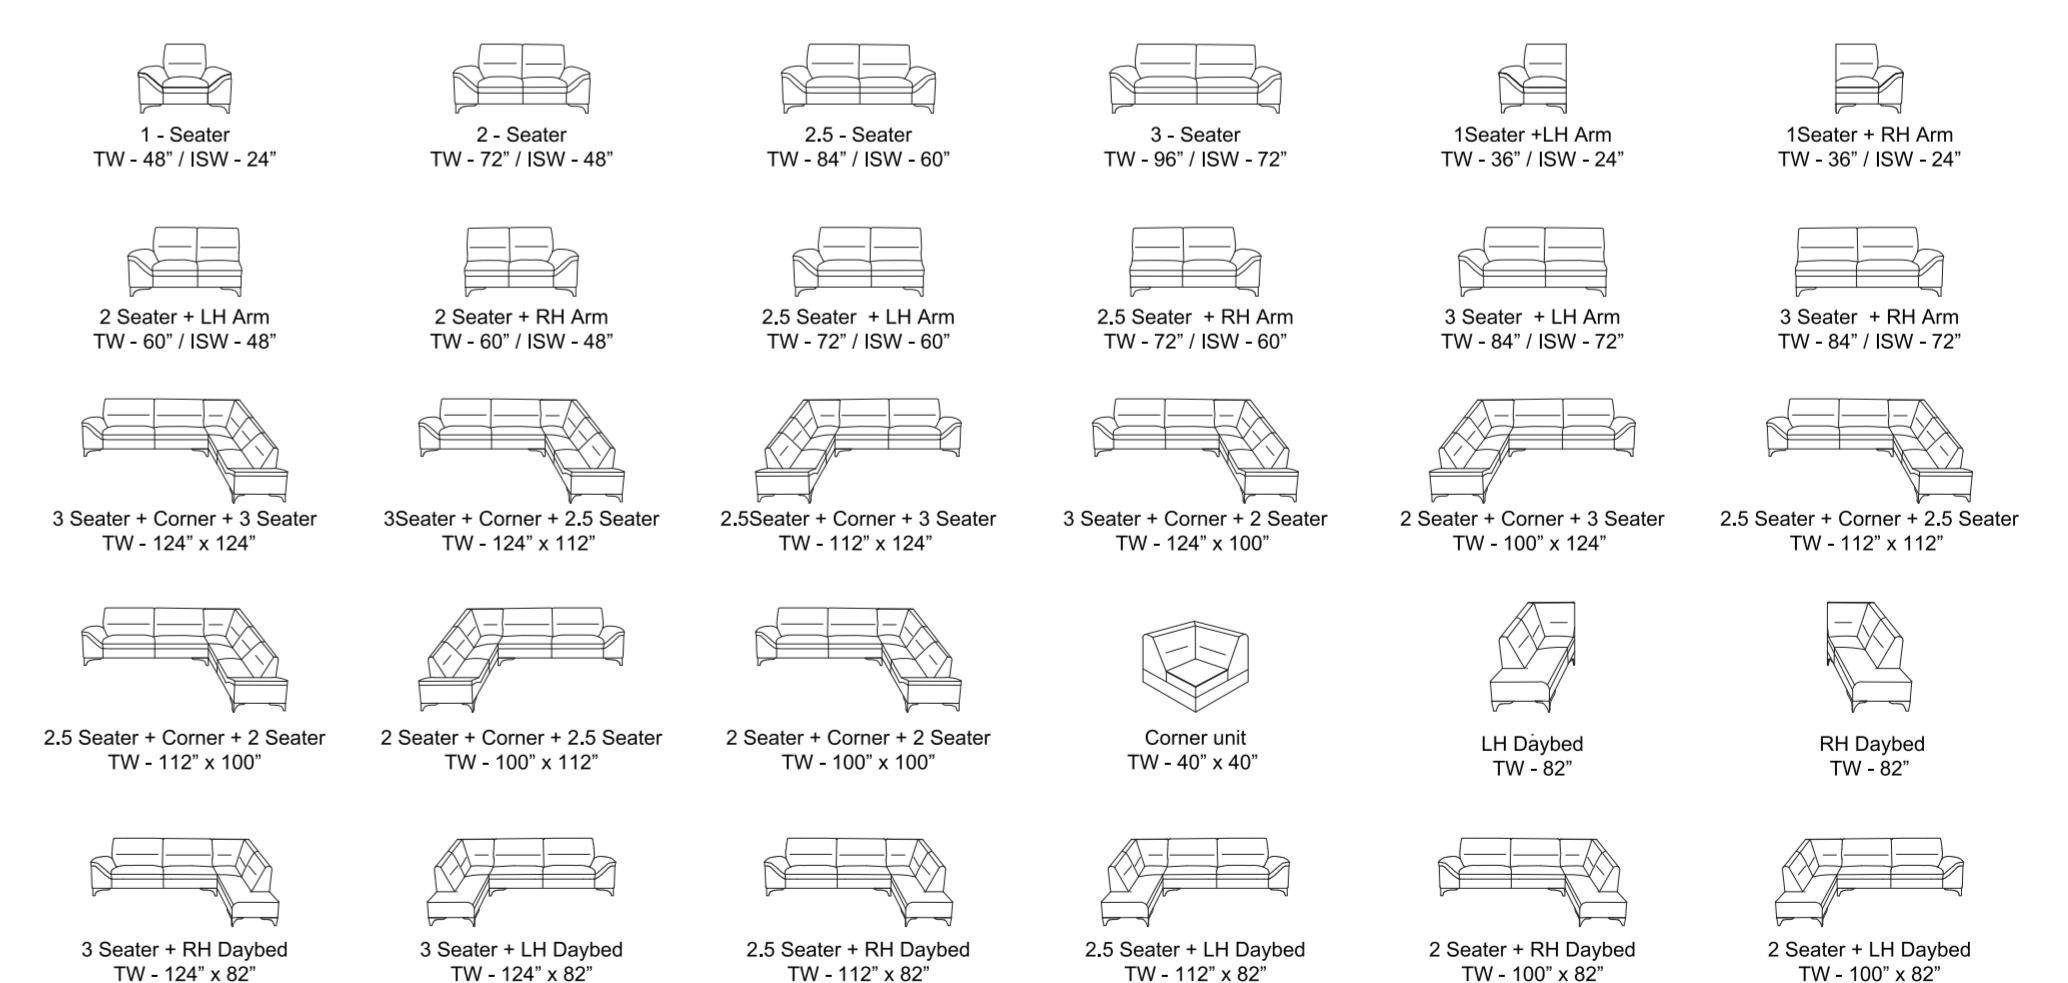

These sofas and seats have been constructed keeping in mind straight line trends, practicality and user friendly ergonomics.

All seats are 24inches in width and 22inches / 23inches in depth. All foams and top grain leather panels used are with minimum cuts and joints, there by increasing material cost marginally but resulting in a superior and elegant products which resists wrinkles with usage and assures years of comfort.

Center Table
TW - 48" x 36" x 13"

DREAM BOAT

Total Height - 34"
Total Depth - 37"
Arm rest Height - 24"
Seat Height - 16.5"
Seat Depth - 21.5"

CHAMP

Total Height - 35.5"
Total Depth - 39.5"
Arm rest Height - 22"
Seat Height - 16.5"
Seat Depth - 22.5"

REX

1-Seater
TW - 40.5" / ISW - 24"

2-Seater
TW - 64.5" / ISW - 48"

2.5-Seater
TW - 76.5" / ISW - 60"

3-Seater
TW - 88.5" / ISW - 72"

Center Table
TW - 48" x 36" x 12.5"

Center Table
TW - 24" x 22" x 18"

PEBBELS