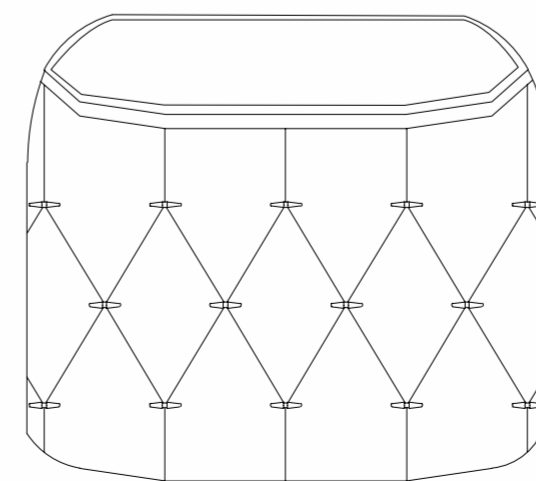

AMBER EMPREDOUR FIRM TOP
TALL
L 23.5" x B 17" x H 19.5"