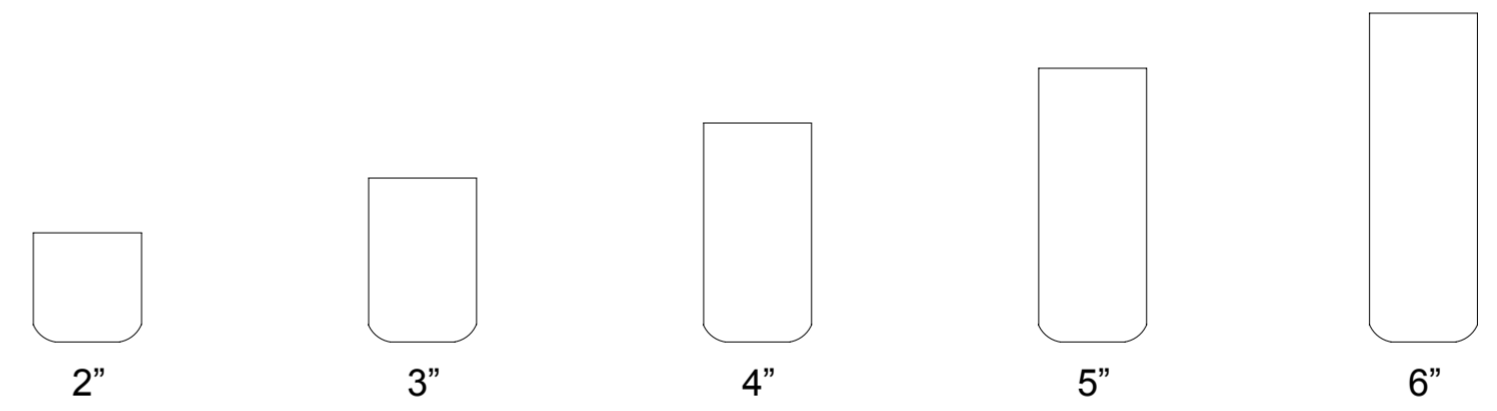

WALNUT FINISH

STAINLESS STEEL

MS POWDER COATED