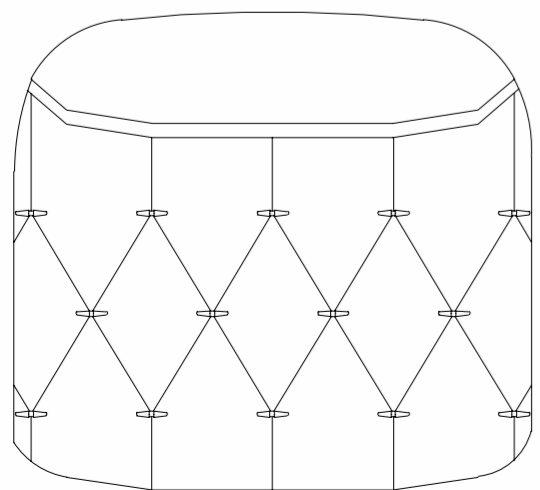

PURE & NATURAL
CLASSIC

L 28" x B 18"

MEMORY FOAM
WITH COOL GEL

L 22" x B 15" x H 4"

Visco Elastic foam product with optimum density for good neck support Soap shaped. Perfectly crafted to absorb the pressure and provide a well balanced support. Moulds to the head and neck in response to heat and pressure. Presence of Cool Gel pad to regulate the heat which keeps the pillow cool on its surface. Stretchable fabric

OPAL

TOPAZ SOFT TOP
BIG
L 25" x B 22" x H 21"

TOPAZ SOFT TOP
SMALL
L 22" x B 19" x H 18"

TOPAZ

TOPAZ FIRM TOP
BIG
L 24.5" x B 21" x H 19.5"

TOPAZ FIRM TOP
SMALL
L 21" x B 18" x H 16.5"

TOPAZ

AMBER EMPREDOUR SOFT TOP
TALL
L 23.5" x B 17" x H 21.5"

AMBER EMPREDOUR SOFT TOP
STOUT
L 27" x B 21" x H 18.5"

AMBER EMPREDOUR

AMBER EMPREDOUR FIRM TOP
TALL
L 23.5" x B 17" x H 19.5"

AMBER EMPREDOUR FIRM TOP
STOUT
L 27" x B 21" x H 16.5"

AMBER EMPREDOUR

OPAL REVERA SOFT TOP
TALL
L 22" x B 16" x H 21.5"