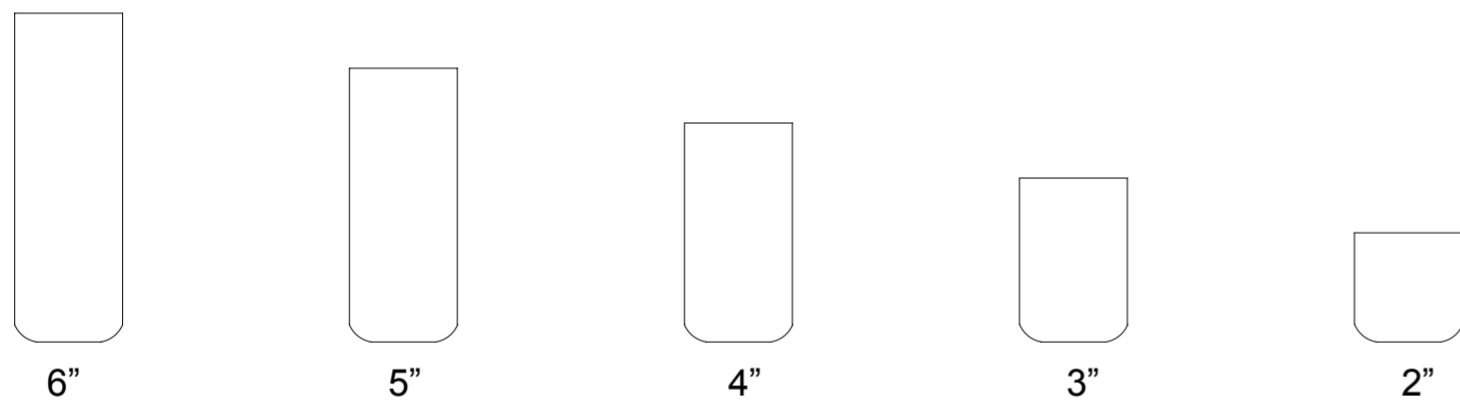

TEAK WOOD FINISH