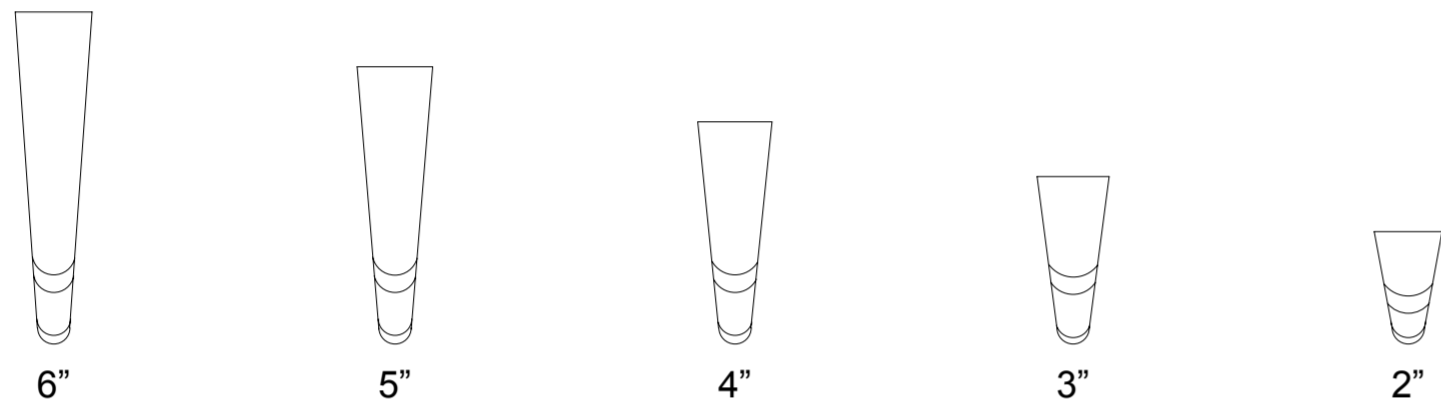

STAINLESS STEEL MATTE FINISH