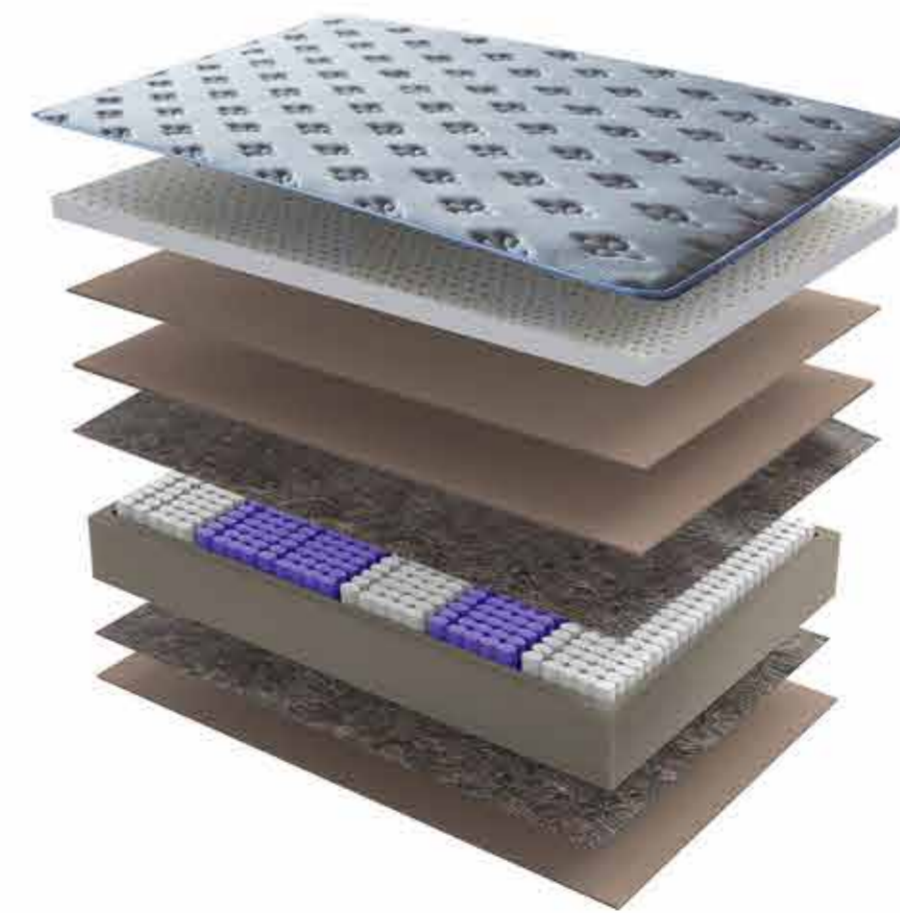

- COMBED SATIN POLYESTER BELGIUM NETTED FABRIC
- 100% NATURAL GEL INFUSED LATEX FOAM FOR RESILIENT SUPPORT AND INCREASE CIRCULATED FUNCTION
- CONVOLUTED FORM FOR REDUCING THE PRESSURE POINTS
- HIGH RESILIENCE 20MM FOAM FOR FIRM SUPPORT
- HIGH RESILIENCE 25MM FOAM FOR SHOCK ABSORPTION
- 10MM COTTON FELT INSULATOR FOR BREATHABILITY
- FIVE ZONE WRAPPED HIGH TENSILE SPRINGS FOR HIP & LUMBAR SUPPORT
- 10MM COTTON FELT INSULATOR
- 40D HIGH DENSITY BASE FOAM FOR GRIP & DURABILITY

KING
L 78" x B 72" x H 14"

QUEEN
L 78" x B 60" x H 14"

KING
L 78" x B 72" x H 12"

QUEEN
L 78" x B 60" x H 12"

SUPERGA™ SILVER LINE 10" - TIGHT TOP

- COMBED SATIN POLYESTER BELGIUM NETTED FABRIC
- MEMORY GEL INFUSED FOAM FOR COOLING COMFORT
- CONVOLUTED FORM FOR REDUCING THE PRESSURE POINTS
- HIGH RESILIENCE 25MM FOAM FOR SHOCK ABSORPTION
- 10MM COTTON FELT INSULATOR FOR BREATHABILITY
- FIVE ZONE WRAPPED HIGH TENSILE SPRINGS FOR HIP & LUMBAR SUPPORT
- 10MM COTTON FELT INSULATOR
- 40D HIGH DENSITY BASE FOAM FOR GRIP & DURABILITY

KING
L 78" x B 72" x H 10"

QUEEN
L 78" x B 60" x H 10"

PLUSH™ BLUE LINE 12" - EURO TOP

- COMBED SATIN POLYESTER BELGIUM QUILTED FABRIC
- 100% NATURAL LATEX FOR FRIENDLY COMFORT
- HIGH RESILIENCE 10MM FOAM FOR FIRM SUPPORT
- HIGH RESILIENCE 20MM FOAM FOR SHOCK ABSORPTION
- 10MM COTTON FELT INSULATOR FOR BREATHABILITY
- FIVE ZONE WRAPPED HIGH TENSILE SPRINGS FOR HIP & LUMBAR SUPPORT
- 10MM COTTON FELT INSULATOR
- 40D HIGH DENSITY BASE FOAM FOR GRIP & DURABILITY