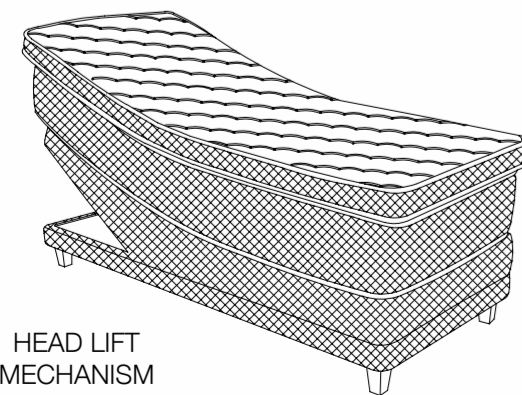

The *BO@* spring system is neither too firm nor too soft, It is flexible enough to let your shoulders and hip sink in yet restricted enough to rise up and support your lower back. Vital pressure points - especially your spine are supported in the most ergonomically healthy positions possible, letting your blood circulate freely while your muscles completely relax.

ENCASED SERIES - EXCELSIOR

ENCASED SERIES - IBIZA

ENCASED SERIES - BELLAGIO

MATTRESS

ULTRA LUX™ MOTORISED BED WITH TWIN MOTORS

UBER LUX™ MAJESTY QUEEN

- COMBED SATIN POLYESTER BELGIUM NETTED FABRIC
- 50MM HIGH RESILIENCE SWEDISH BULTEX FOAM FOR COMFORT
- 50MM HIGH RESILIENCE SWEDISH BULTEX FOAM FOR FIRM SUPPORT
- 8" FIVE ZONE WRAPPED HIGH TENSILE SPRINGS FOR HIP & LUMBAR SUPPORT
- 50MM HIGH DENSITY BULTEX BASE FOAM FOR GRIP & DURABILITY
- 8" FIVE ZONE WRAPPED HIGH TENSILE SPRINGS FOR HIP & LUMBAR SUPPORT
- ADJUSTABLE TWIN MOTORS FROM SCAPA SWEDEN FOR HEAD & LEG ADJUSTMENTS
- 2" THICK SCANDINAVIAN PINE WOOD CASING TO HOLD THE TWIN MOTOR MECHANISM

- COMBED SATIN POLYESTER BELGIUM NETTED FABRIC
- 50MM HIGH RESILIENCE SWEDISH BULTEX FOAM FOR COMFORT
- 50MM HIGH RESILIENCE SWEDISH BULTEX FOAM FOR FIRM SUPPORT
- 8" FIVE ZONE WRAPPED HIGH TENSILE SPRINGS FOR HIP & LUMBAR SUPPORT
- 50MM HIGH DENSITY BULTEX BASE FOAM FOR GRIP & DURABILITY
- 2" THICK SCANDINAVIAN PINE WOOD CASING TO HOLD 4" HIGH TENSILE POCKET SPRINGS