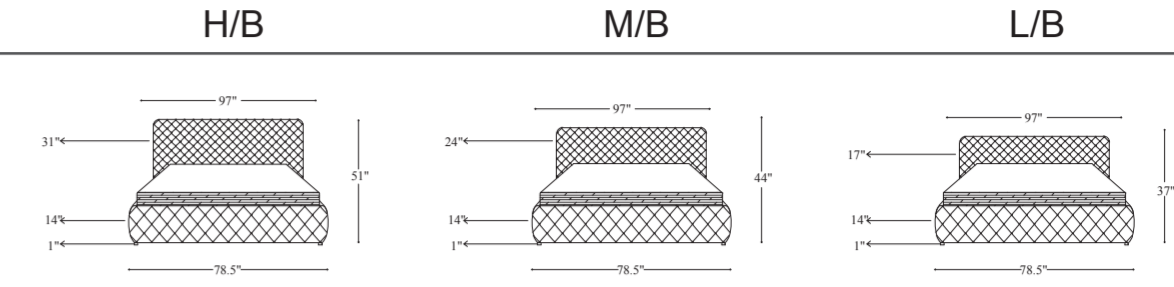

EXCELSIOR

KING

Suitable For 8" To 16" Mattresses

QUEEN

Suitable For 8" To 16" Mattresses

IBIZA

KING

Suitable For 8" To 16" Mattresses