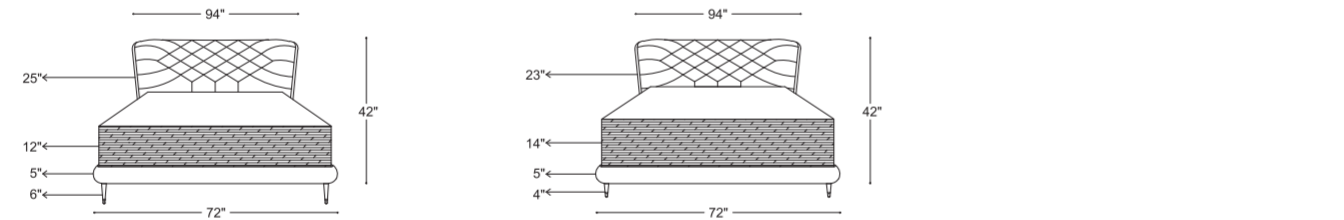

SHARON KING SIZE - H/B

9" BASE

7" BASE

5" BASE

SHARON KING SIZE - M/B

9" BASE

7" BASE

5" BASE