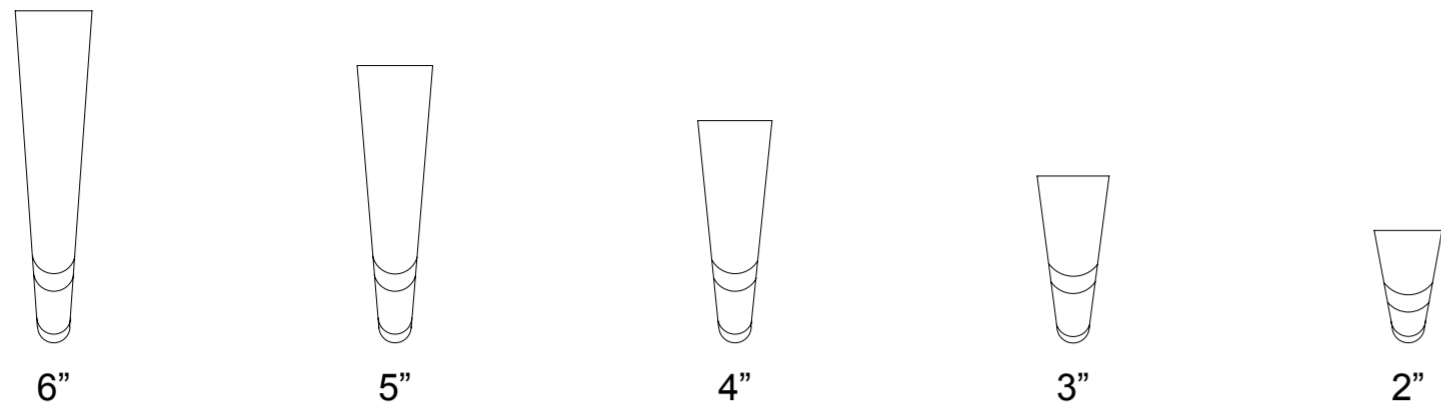

STAINLESS STEEL MIRROR FINISH