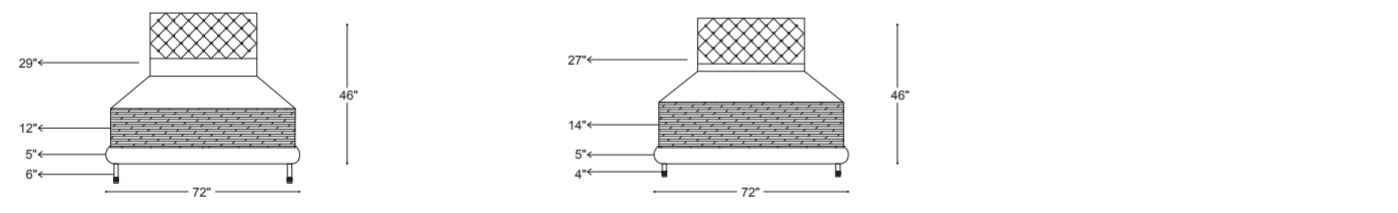

PARAGON KING SIZE - M/B

9" BASE

7" BASE

5" BASE

PARAGON KING SIZE - L/B

9" BASE

7" BASE

5" BASE