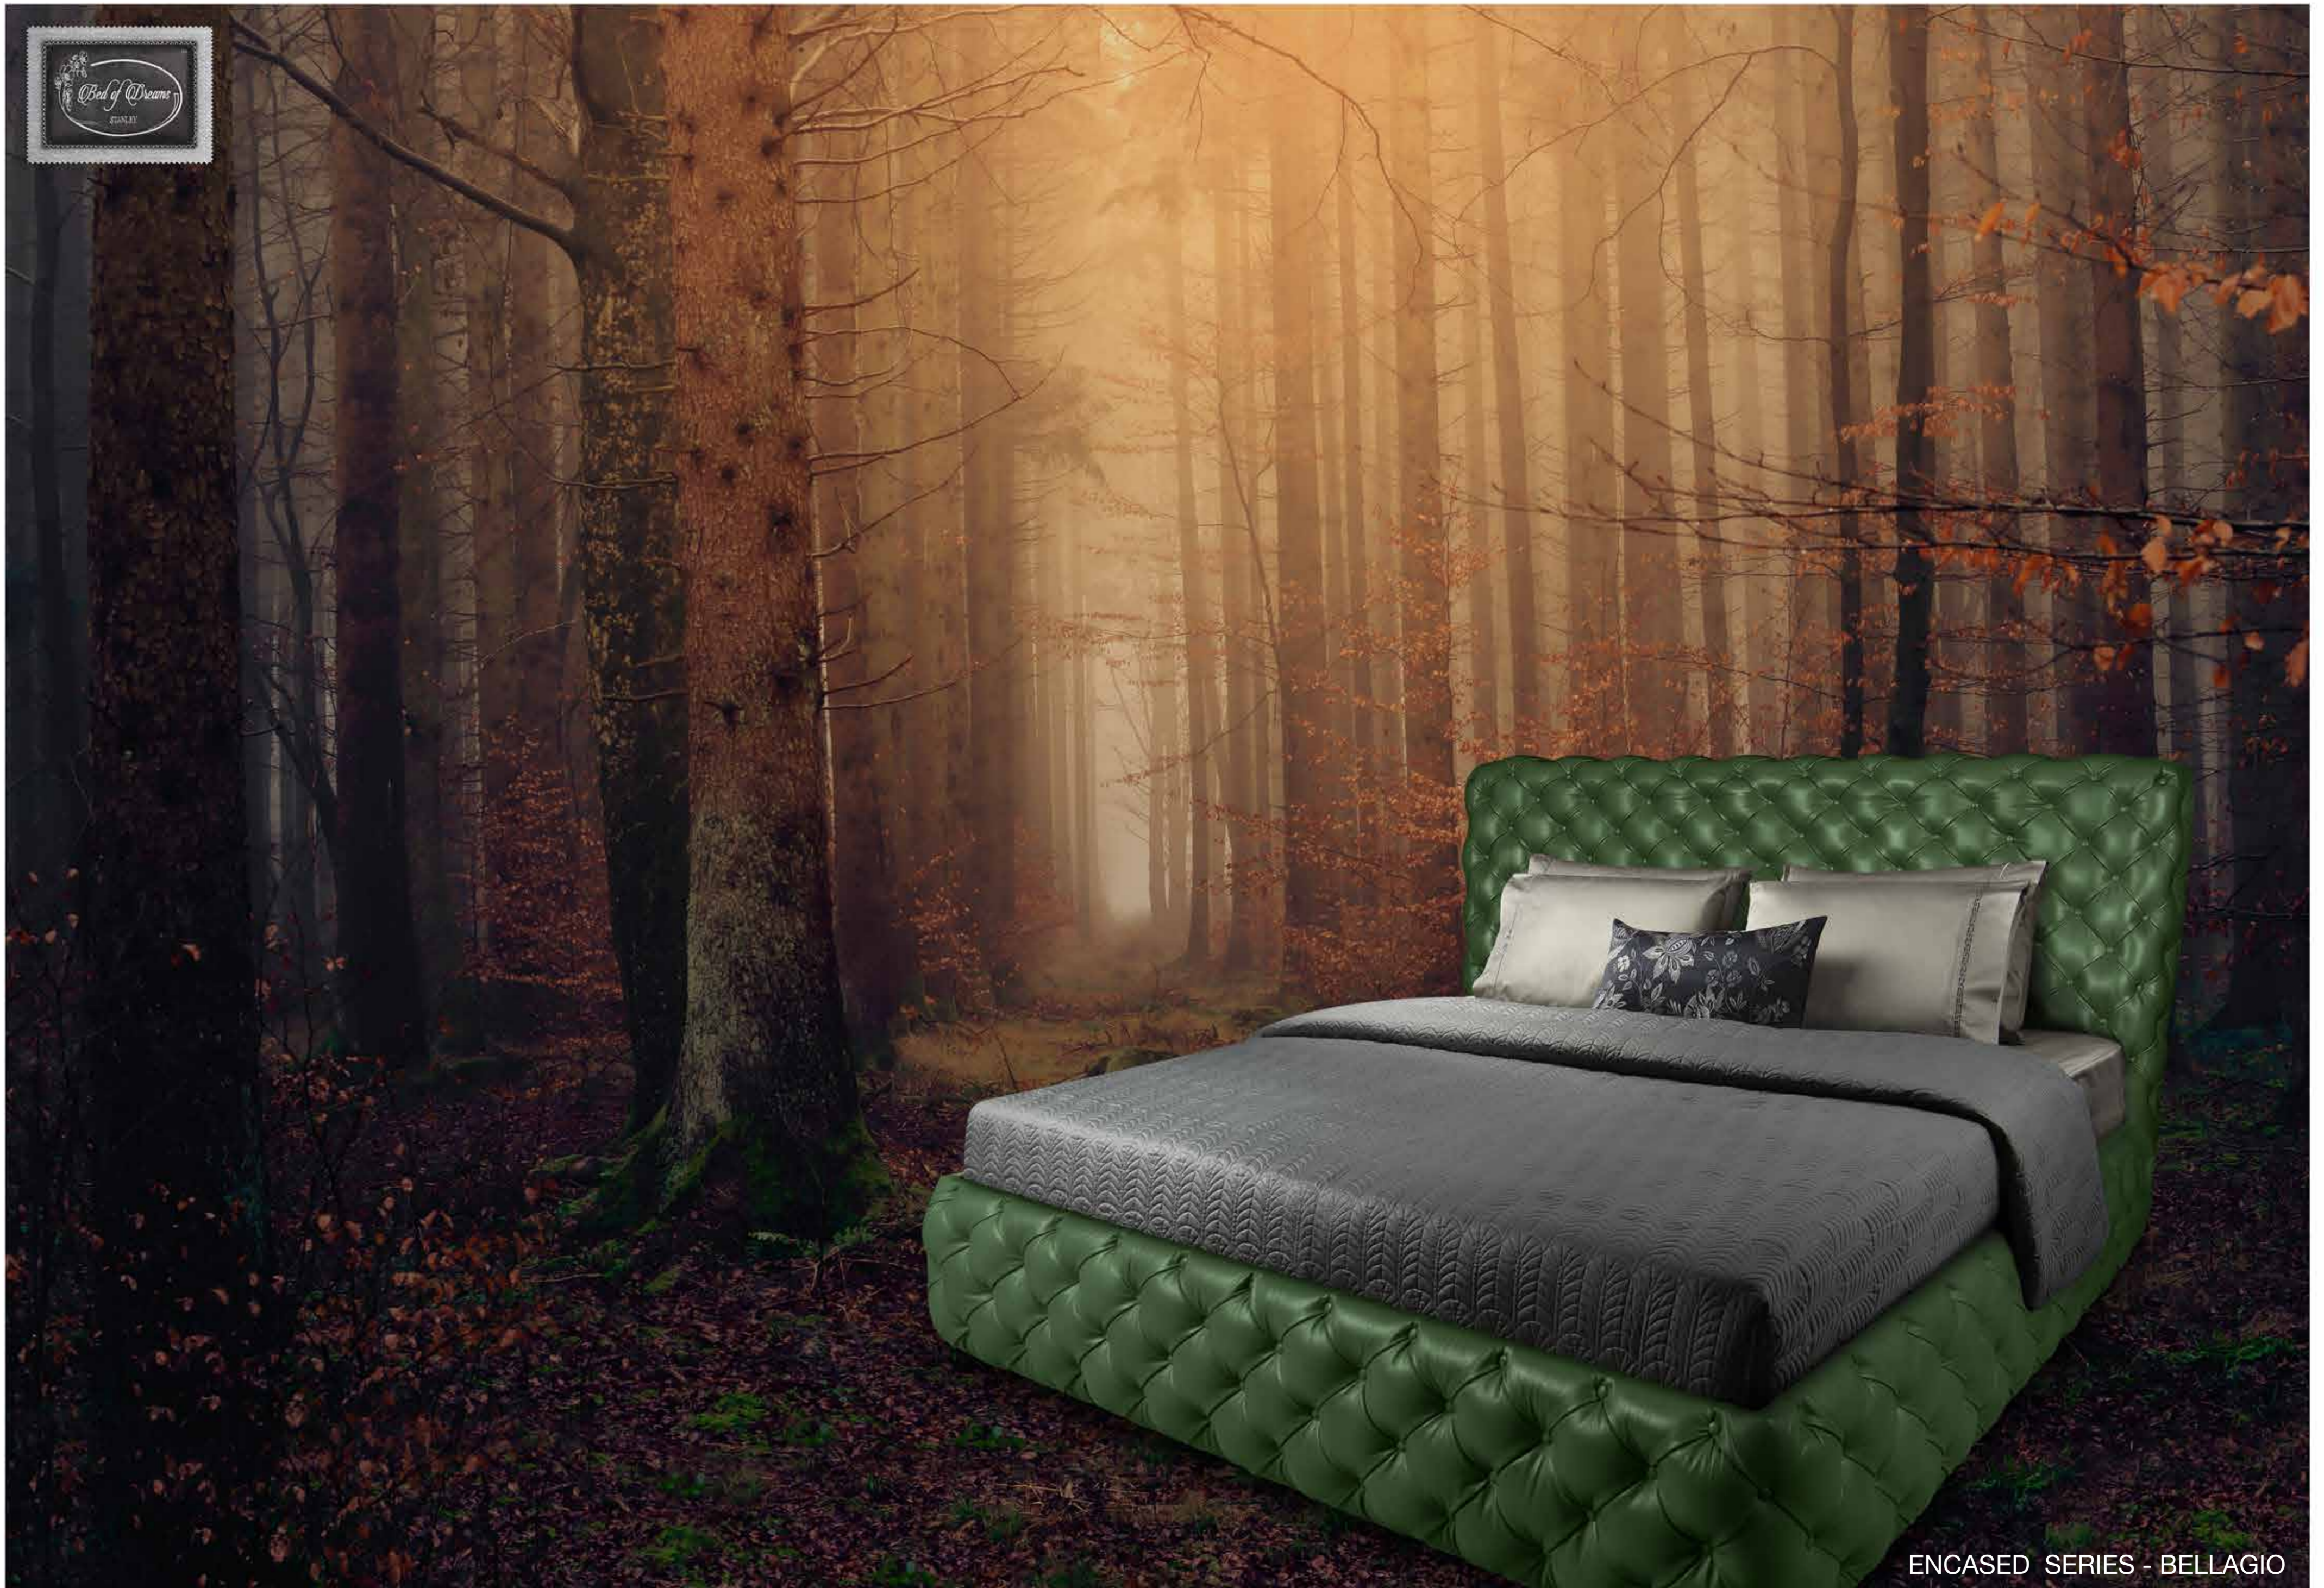

ENCASED SERIES - EXCELSIOR

ENCASED SERIES - IBIZA

ENCASED SERIES - BELLAGIO

MATTRESS

ULTRA LUX™ MOTORISED BED WITH TWIN MOTORS

UBER LUX™ MAJESTY QUEEN

- COMBED SATIN POLYESTER BELGIUM NETTED FABRIC
- 50MM HIGH RESILIENCE SWEDISH BULTEX FOAM FOR COMFORT
- 50MM HIGH RESILIENCE SWEDISH BULTEX FOAM FOR FIRM SUPPORT
- 8" FIVE ZONE WRAPPED HIGH TENSILE SPRINGS FOR HIP & LUMBAR SUPPORT
- 50MM HIGH DENSITY BULTEX BASE FOAM FOR GRIP & DURABILITY
- 8" FIVE ZONE WRAPPED HIGH TENSILE SPRINGS FOR HIP & LUMBAR SUPPORT
- ADJUSTABLE TWIN MOTORS FROM SCAPA SWEDEN FOR HEAD & LEG ADJUSTMENTS
- 2" THICK SCANDINAVIAN PINE WOOD CASING TO HOLD THE TWIN MOTOR MECHANISM