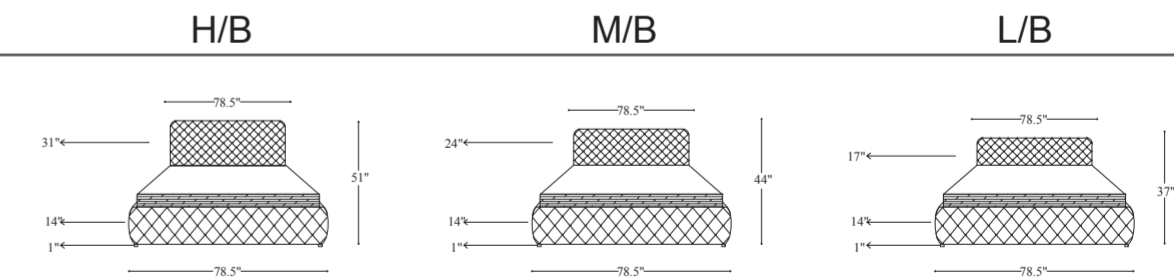

QUEEN

Suitable For 8" To 16" Mattresses

BELLAGIO

KING

Suitable For 8" To 16" Mattresses

QUEEN

Suitable For 8" To 16" Mattresses