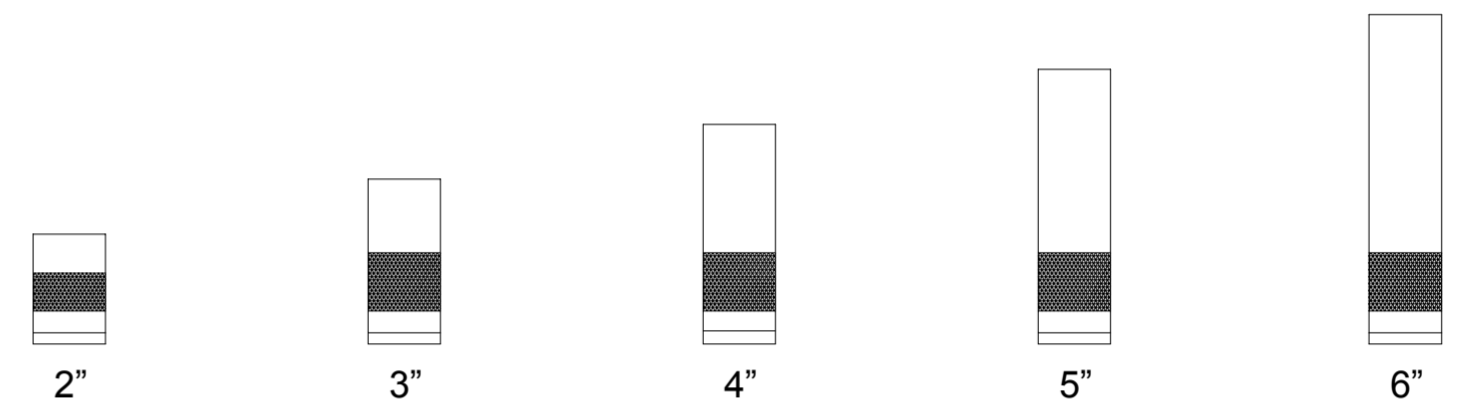

MS POWDER COATED