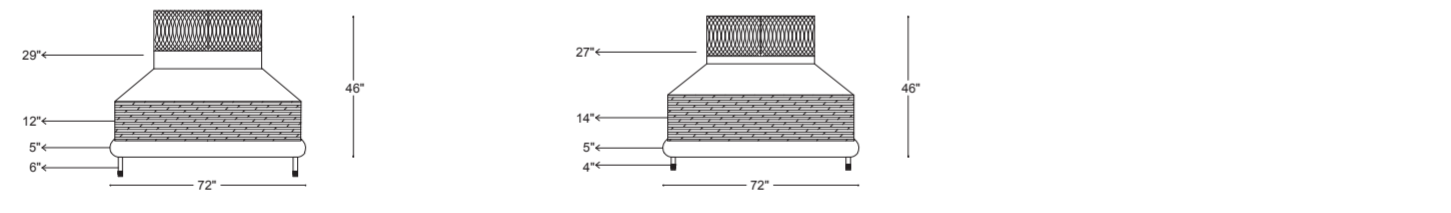

7" BASE

5" BASE

QUILT KING SIZE - M/B

9" BASE

7" BASE

5" BASE

QUILT KING SIZE - L/B

9" BASE