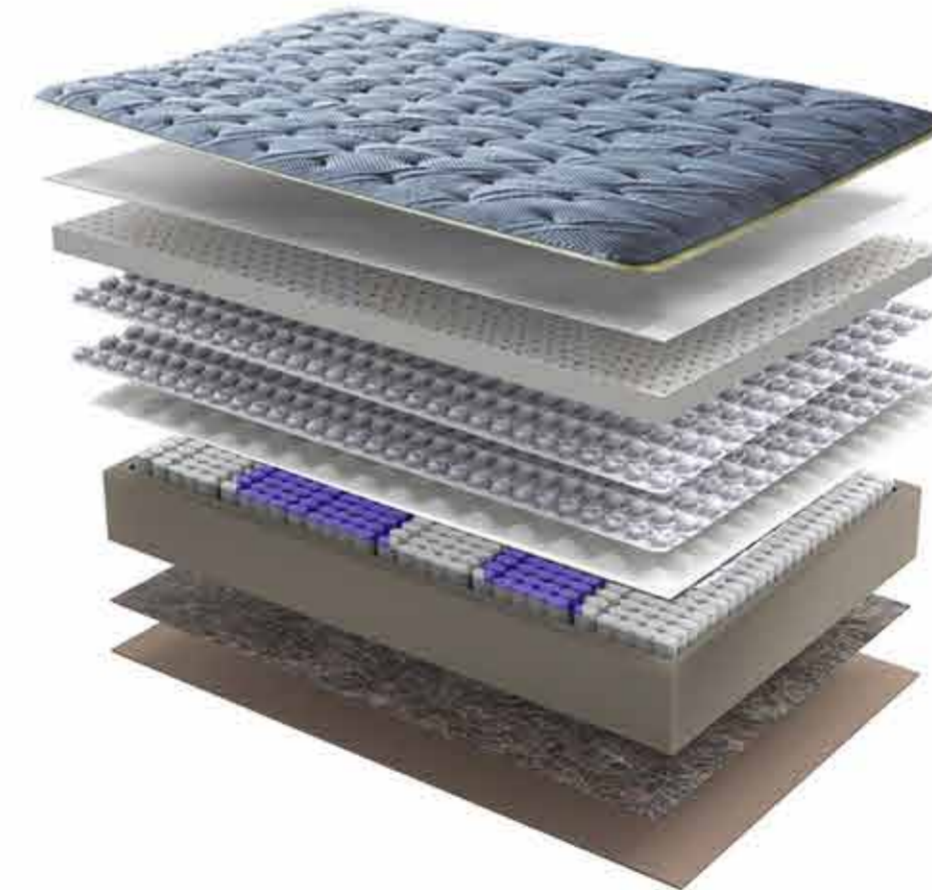

- COMBED SATIN POLYESTER BELGIUM NETTED FABRIC
- SATIN POLYESTER WADDING 10MM
- 100% NATURAL 1 INCH LATEX FOR FRIENDLY COMFORT
- 38MM MICRO POCKETED COILS FOR COMFORT SUPPORT
- 38MM MICRO POCKETED COILS FOR COMFORT SUPPORT
- CONVOLUTED FORM FOR REDUCING THE PRESSURE POINTS
- FIVE ZONE WRAPPED HIGH TENSILE SPRINGS FOR HIP & LUMBAR SUPPORT
- 10MM COTTON FELT INSULATOR
- 40D HIGH DENSITY BASE FOAM FOR GRIP & DURABILITY