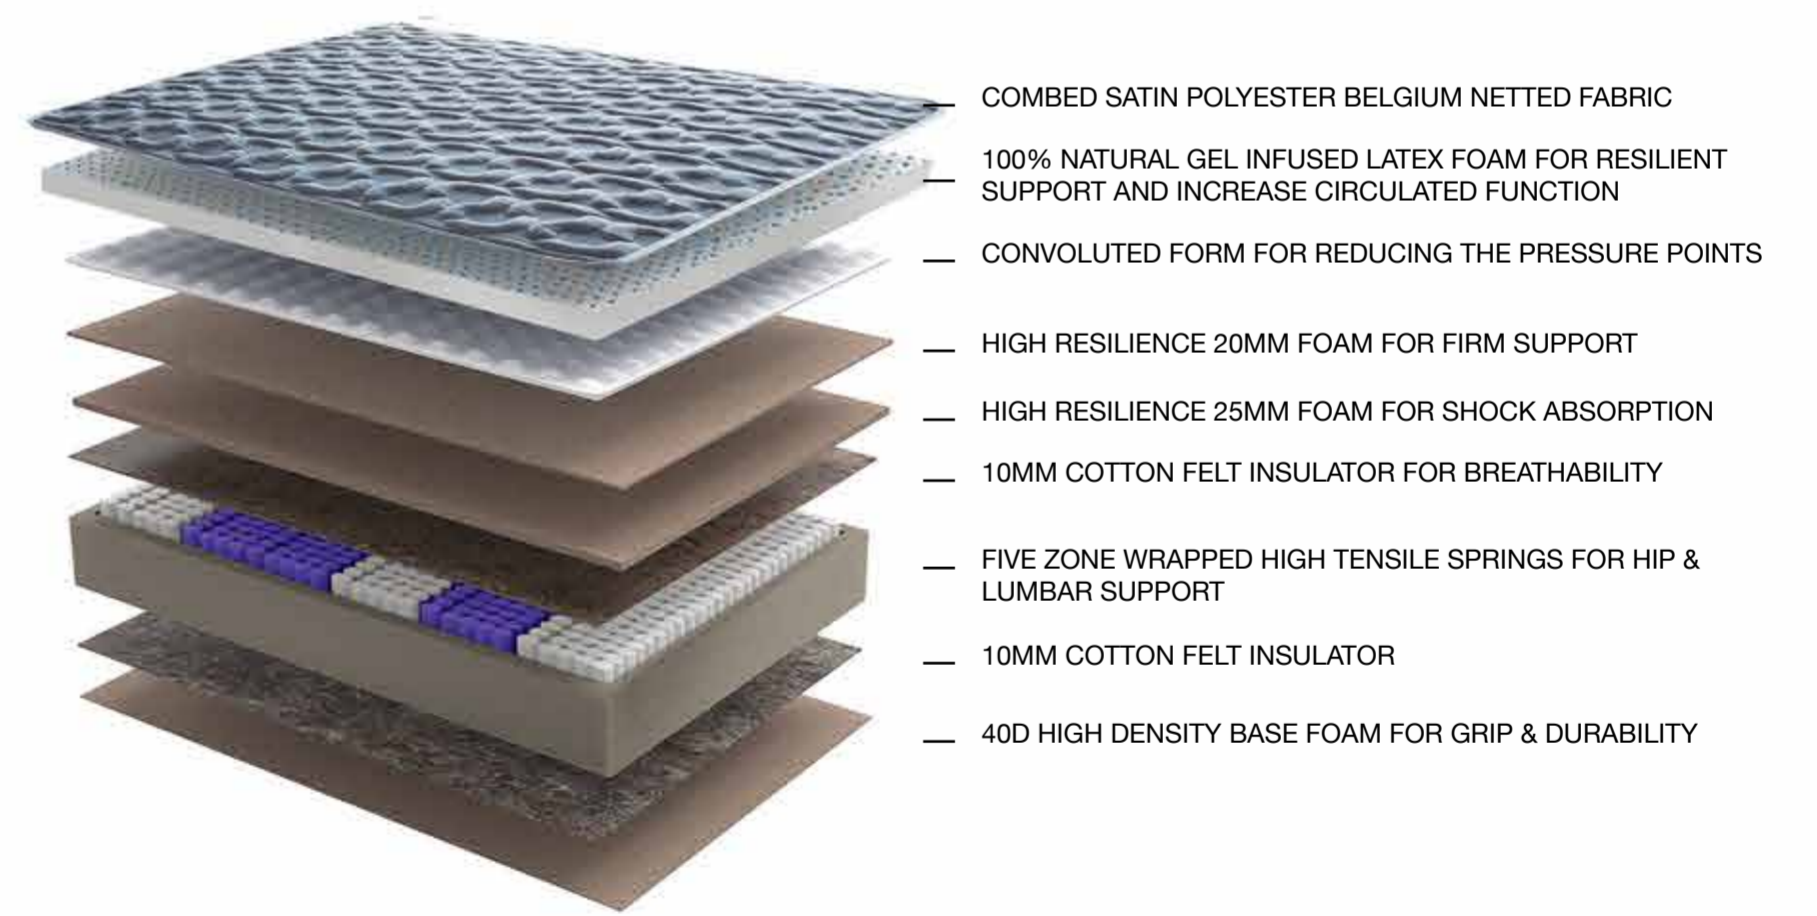

- COMBED SATIN POLYESTER BELGIUM NETTED FABRIC
- 100% NATURAL GEL INFUSED LATEX FOAM FOR RESILIENT SUPPORT AND INCREASE CIRCULATED FUNCTION
- CONVOLUTED FORM FOR REDUCING THE PRESSURE POINTS
- HIGH RESILIENCE 20MM FOAM FOR FIRM SUPPORT
- HIGH RESILIENCE 25MM FOAM FOR SHOCK ABSORPTION
- 10MM COTTON FELT INSULATOR FOR BREATHABILITY
- FIVE ZONE WRAPPED HIGH TENSILE SPRINGS FOR HIP & LUMBAR SUPPORT
- 10MM COTTON FELT INSULATOR
- 40D HIGH DENSITY BASE FOAM FOR GRIP & DURABILITY