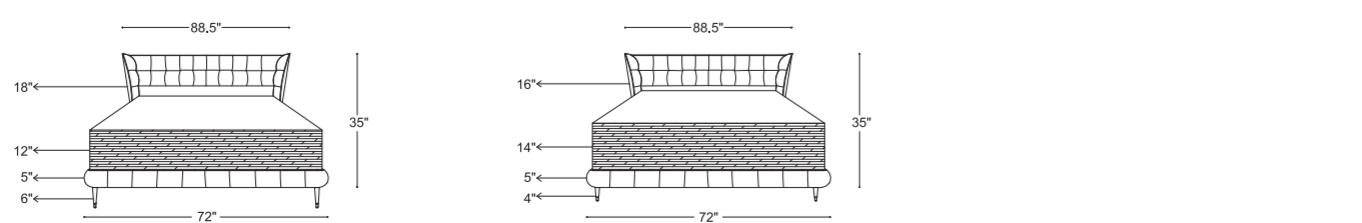

REVERA KING SIZE - M/B

9" BASE

7" BASE

5" BASE

REVERA KING SIZE - L/B

9" BASE

7" BASE

5" BASE