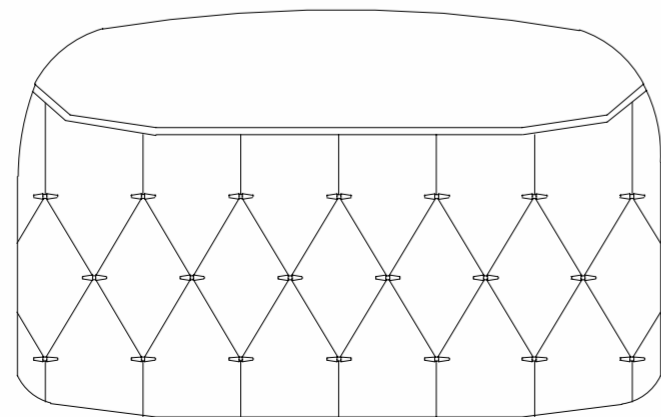

PURE & NATURAL
CLASSIC

L 28" x B 18"

MEMORY FOAM
WITH COOL GEL

L 22" x B 15" x H 4"

Visco Elastic foam product with optimum density for good neck support Soap shaped. Perfectly crafted to absorb the pressure and provide a well balanced support. Moulds to the head and neck in response to heat and pressure. Presence of Cool Gel pad to regulate the heat which keeps the pillow cool on its surface. Stretchable fabric

OPAL

TOPAZ SOFT TOP
BIG
L 25" x B 22" x H 21"

TOPAZ SOFT TOP
SMALL
L 22" x B 19" x H 18"

TOPAZ

TOPAZ FIRM TOP
BIG
L 24.5" x B 21" x H 19.5"

TOPAZ FIRM TOP
SMALL
L 21" x B 18" x H 16.5"

TOPAZ

AMBER EMPREDOUR SOFT TOP
TALL
L 23.5" x B 17" x H 21.5"