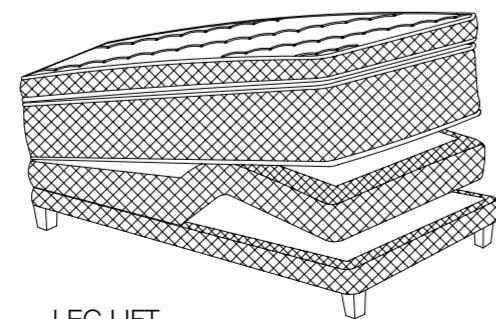

ENCASED SERIES - EXCELSIOR

ENCASED SERIES - IBIZA

ENCASED SERIES - BELLAGIO

MATTRESS

ULTRA LUX™ MOTORISED BED WITH TWIN MOTORS

UBER LUX™ MAJESTY QUEEN

- COMBED SATIN POLYESTER BELGIUM NETTED FABRIC
- 50MM HIGH RESILIENCE SWEDISH BULTEX FOAM FOR COMFORT
- 50MM HIGH RESILIENCE SWEDISH BULTEX FOAM FOR FIRM SUPPORT
- 8" FIVE ZONE WRAPPED HIGH TENSILE SPRINGS FOR HIP & LUMBAR SUPPORT
- 50MM HIGH DENSITY BULTEX BASE FOAM FOR GRIP & DURABILITY
- 8" FIVE ZONE WRAPPED HIGH TENSILE SPRINGS FOR HIP & LUMBAR SUPPORT
- ADJUSTABLE TWIN MOTORS FROM SCAPA SWEDEN FOR HEAD & LEG ADJUSTMENTS
- 2" THICK SCANDINAVIAN PINE WOOD CASING TO HOLD THE TWIN MOTOR MECHANISM

- COMBED SATIN POLYESTER BELGIUM NETTED FABRIC
- 50MM HIGH RESILIENCE SWEDISH BULTEX FOAM FOR COMFORT
- 50MM HIGH RESILIENCE SWEDISH BULTEX FOAM FOR FIRM SUPPORT
- 8" FIVE ZONE WRAPPED HIGH TENSILE SPRINGS FOR HIP & LUMBAR SUPPORT
- 50MM HIGH DENSITY BULTEX BASE FOAM FOR GRIP & DURABILITY
- 2" THICK SCANDINAVIAN PINE WOOD CASING TO HOLD 4" HIGH TENSILE POCKET SPRINGS

HEAD LIFT MECHANISM

LEG LIFT MECHANISM

MOTORISED
L 33" x B 75" x H 29"

QUEEN
L 62" x B 77" x H 30"

SUPER LUX™ GOLD LINE 14" - DOUBLE EURO TOP

- COMBED SATIN POLYESTER BELGIUM NETTED FABRIC
- SATIN POLYESTER WADDING 10MM
- 100% NATURAL 1 INCH LATEX FOR FRIENDLY COMFORT
- CONVOLUTED FORM FOR REDUCING THE PRESSURE POINTS
- 20MM MINI MICRO COILS FOR TOTAL SUPPORT
- 20MM MINI MICRO COILS FOR TOTAL SUPPORT
- 38MM MICRO POCKETED COILS FOR COMFORT SUPPORT
- 38MM MICRO POCKETED COILS FOR COMFORT SUPPORT
- FIVE ZONE WRAPPED HIGH TENSILE SPRINGS FOR HIP & LUMBAR SUPPORT
- 10MM COTTON FELT INSULATOR
- 40D HIGH DENSITY BASE FOAM FOR GRIP & DURABILITY