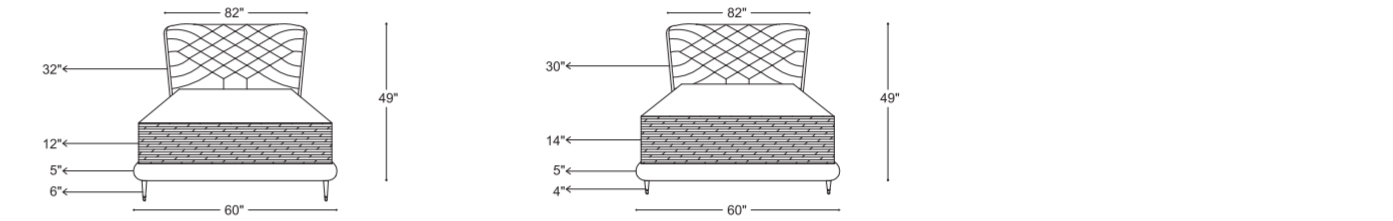

SHARON KING

SHARON KING SIZE - H/B

9" BASE

7" BASE

5" BASE

SHARON KING SIZE - M/B

9" BASE

7" BASE

5" BASE

SHARON KING SIZE - L/B

9" BASE

7" BASE

5" BASE

SHARON QUEEN

SHARON QUEEN SIZE - H/B

9" BASE

7" BASE

5" BASE

SHARON QUEEN SIZE - M/B

9" BASE

7" BASE

5" BASE

SHARON QUEEN SIZE - L/B

9" BASE

7" BASE

5" BASE