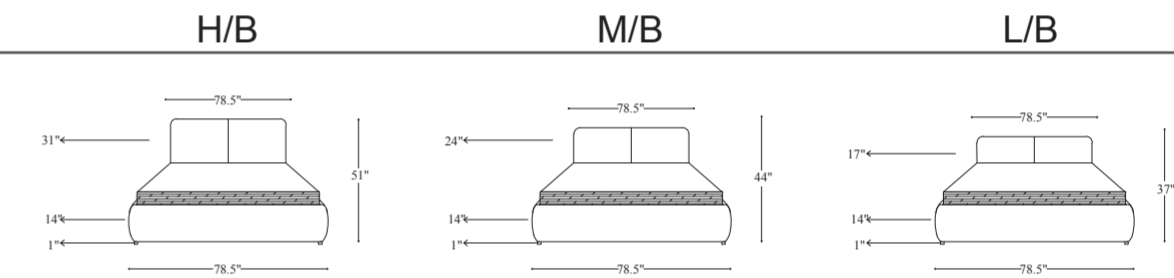

EXCELSIOR

KING

Suitable For 8" To 16" Mattresses

QUEEN

Suitable For 8" To 16" Mattresses

IBIZA

KING

Suitable For 8" To 16" Mattresses