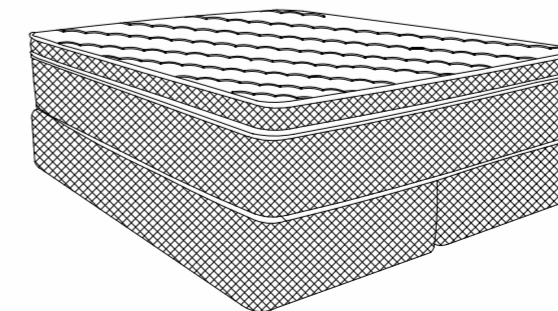

ENCASED SERIES - EXCELSIOR

ENCASED SERIES - IBIZA

ENCASED SERIES - BELLAGIO

MATTRESS

ULTRA LUX™ MOTORISED BED WITH TWIN MOTORS

UBER LUX™ MAJESTY QUEEN

- COMBED SATIN POLYESTER BELGIUM NETTED FABRIC
- 50MM HIGH RESILIENCE SWEDISH BULTEX FOAM FOR COMFORT
- 50MM HIGH RESILIENCE SWEDISH BULTEX FOAM FOR FIRM SUPPORT
- 8" FIVE ZONE WRAPPED HIGH TENSILE SPRINGS FOR HIP & LUMBAR SUPPORT
- 50MM HIGH DENSITY BULTEX BASE FOAM FOR GRIP & DURABILITY
- 8" FIVE ZONE WRAPPED HIGH TENSILE SPRINGS FOR HIP & LUMBAR SUPPORT
- ADJUSTABLE TWIN MOTORS FROM SCAPA SWEDEN FOR HEAD & LEG ADJUSTMENTS
- 2" THICK SCANDINAVIAN PINE WOOD CASING TO HOLD THE TWIN MOTOR MECHANISM

- COMBED SATIN POLYESTER BELGIUM NETTED FABRIC
- 50MM HIGH RESILIENCE SWEDISH BULTEX FOAM FOR COMFORT
- 50MM HIGH RESILIENCE SWEDISH BULTEX FOAM FOR FIRM SUPPORT
- 8" FIVE ZONE WRAPPED HIGH TENSILE SPRINGS FOR HIP & LUMBAR SUPPORT
- 50MM HIGH DENSITY BULTEX BASE FOAM FOR GRIP & DURABILITY
- 2" THICK SCANDINAVIAN PINE WOOD CASING TO HOLD 4" HIGH TENSILE POCKET SPRINGS

HEAD LIFT MECHANISM

LEG LIFT MECHANISM

MOTORISED
L 33" x B 75" x H 29"

QUEEN
L 62" x B 77" x H 30"

SUPER LUX™ GOLD LINE 14" - DOUBLE EURO TOP

- COMBED SATIN POLYESTER BELGIUM NETTED FABRIC
- SATIN POLYESTER WADDING 10MM
- 100% NATURAL 1 INCH LATEX FOR FRIENDLY COMFORT
- CONVOLUTED FORM FOR REDUCING THE PRESSURE POINTS
- 20MM MINI MICRO COILS FOR TOTAL SUPPORT
- 20MM MINI MICRO COILS FOR TOTAL SUPPORT
- 38MM MICRO POCKETED COILS FOR COMFORT SUPPORT
- 38MM MICRO POCKETED COILS FOR COMFORT SUPPORT
- FIVE ZONE WRAPPED HIGH TENSILE SPRINGS FOR HIP & LUMBAR SUPPORT
- 10MM COTTON FELT INSULATOR
- 40D HIGH DENSITY BASE FOAM FOR GRIP & DURABILITY