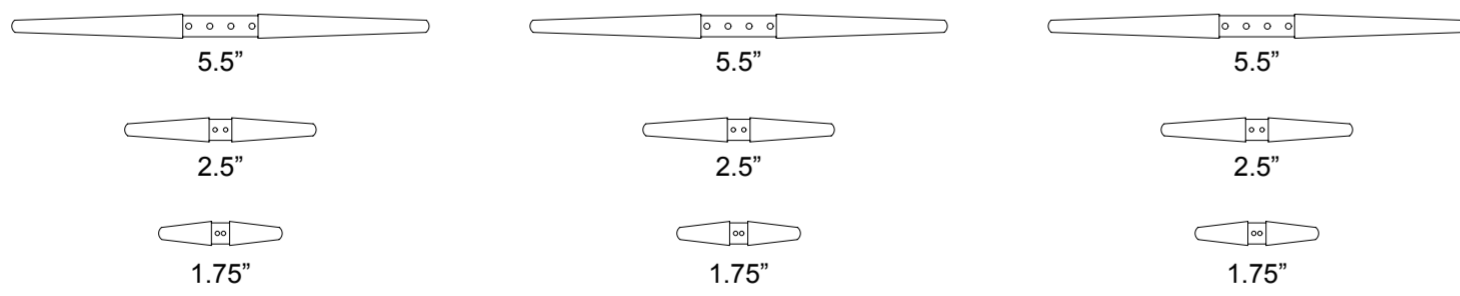

WALNUT FINISH

STAINLESS STEEL

MS POWDER COATED