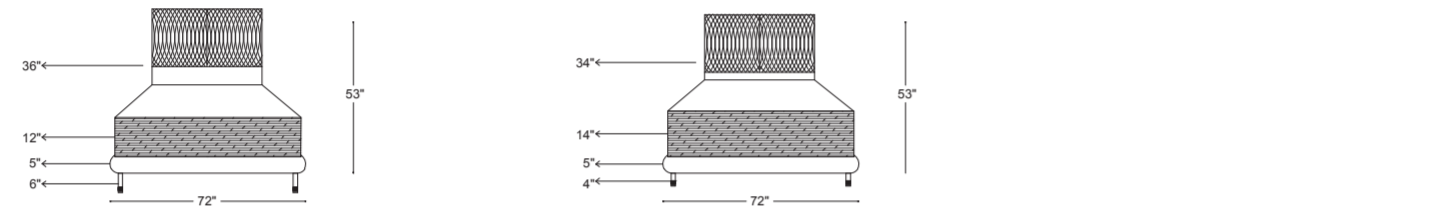

QUILT KING

QUILT KING SIZE - H/B

9" BASE

7" BASE

5" BASE

QUILT KING SIZE - M/B

9" BASE

7" BASE

5" BASE

QUILT KING SIZE - L/B

9" BASE

7" BASE

5" BASE

QUILT QUEEN

QUILT QUEEN SIZE - H/B

9" BASE

7" BASE

5" BASE

QUILT QUEEN SIZE - M/B

9" BASE

7" BASE

5" BASE

QUILT QUEEN SIZE - L/B

9" BASE

7" BASE

5" BASE