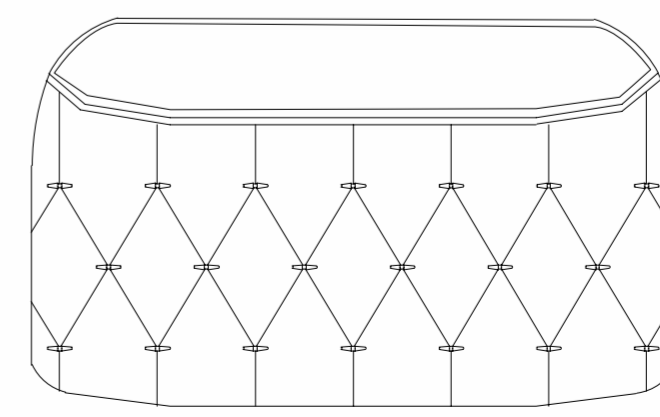

AMBER EMPREDOUR FIRM TOP
STOUT
L 27" x B 21" x H 16.5"

AMBER EMPREDOUR