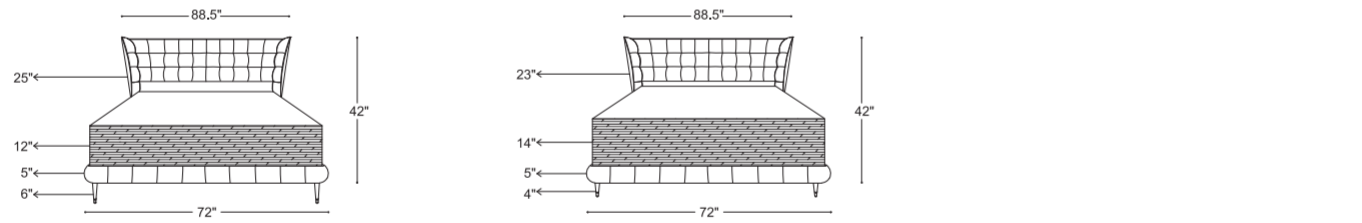

REVERA KING SIZE - M/B

9" BASE

7" BASE

5" BASE

REVERA KING SIZE - L/B

9" BASE

7" BASE

5" BASE