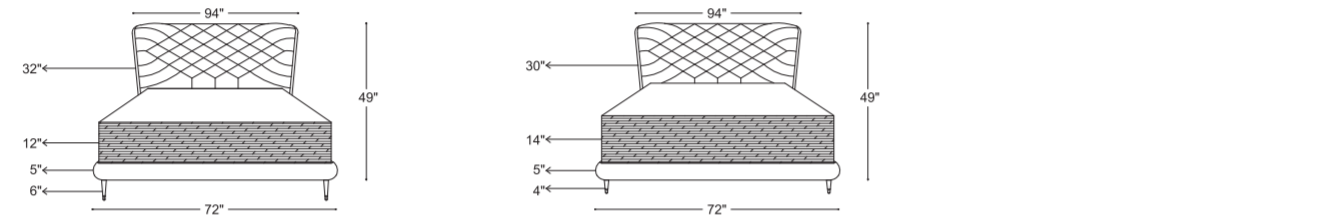

SHARON KING SIZE - H/B

9" BASE

7" BASE

5" BASE

SHARON KING SIZE - M/B

9" BASE

7" BASE

5" BASE