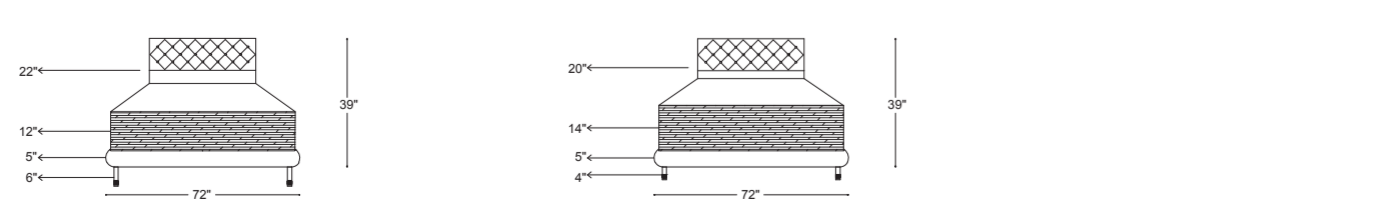

PARAGON KING SIZE - M/B

9" BASE

7" BASE

5" BASE

PARAGON KING SIZE - L/B

9" BASE

7" BASE

5" BASE