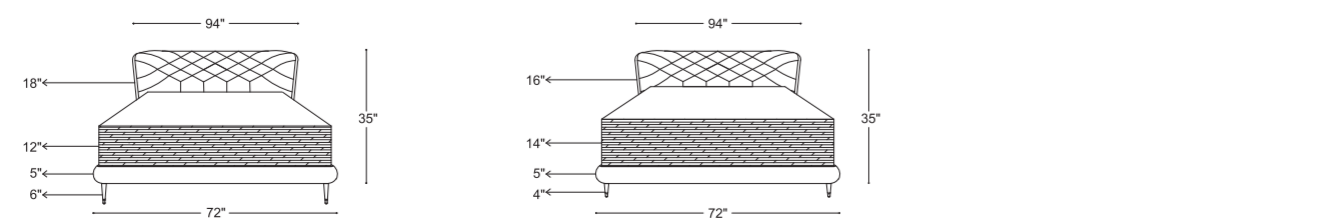

SHARON KING SIZE - L/B

9" BASE

7" BASE

5" BASE

SHARON QUEEN

SHARON QUEEN SIZE - H/B

9" BASE

7" BASE