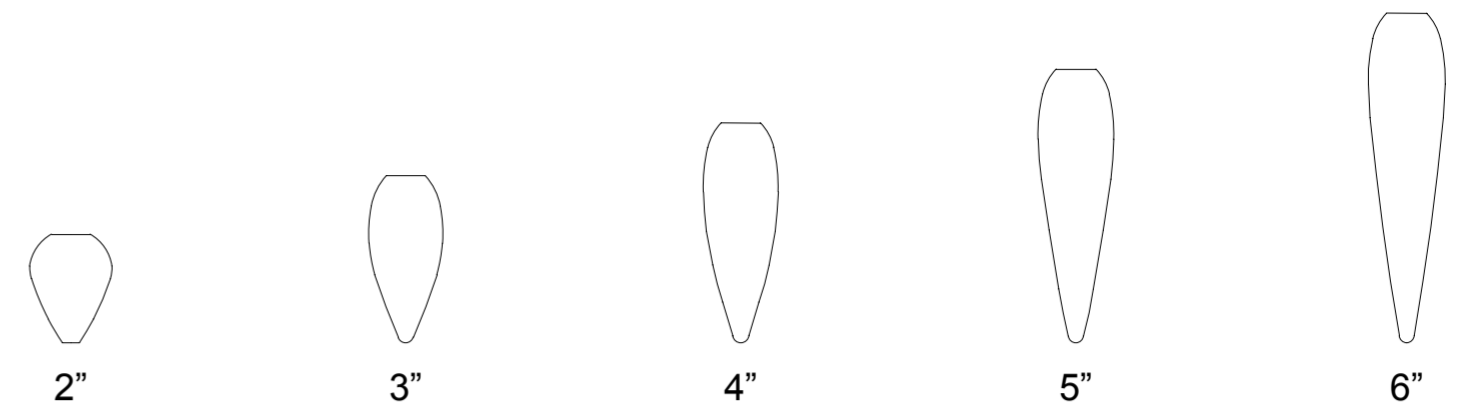

STAINLESS STEEL MIRROR FINISH

BRASS

STAINLESS STEEL MATTE FINISH

MS POWDER COATED

TEAK WOOD FINISH

WALNUT FINISH