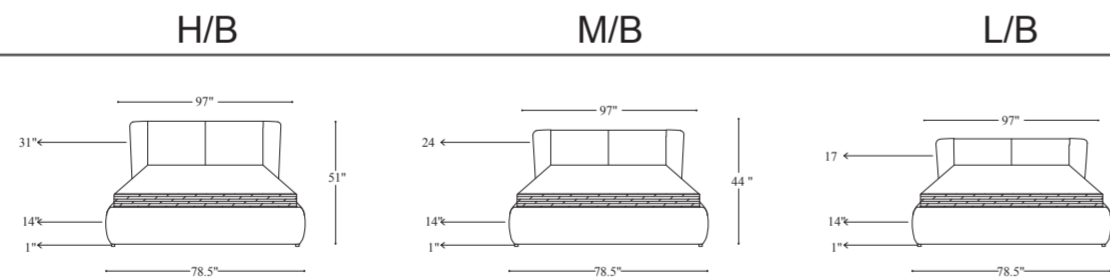

PALLAZZO

KING

Suitable For 8" To 16" Mattresses