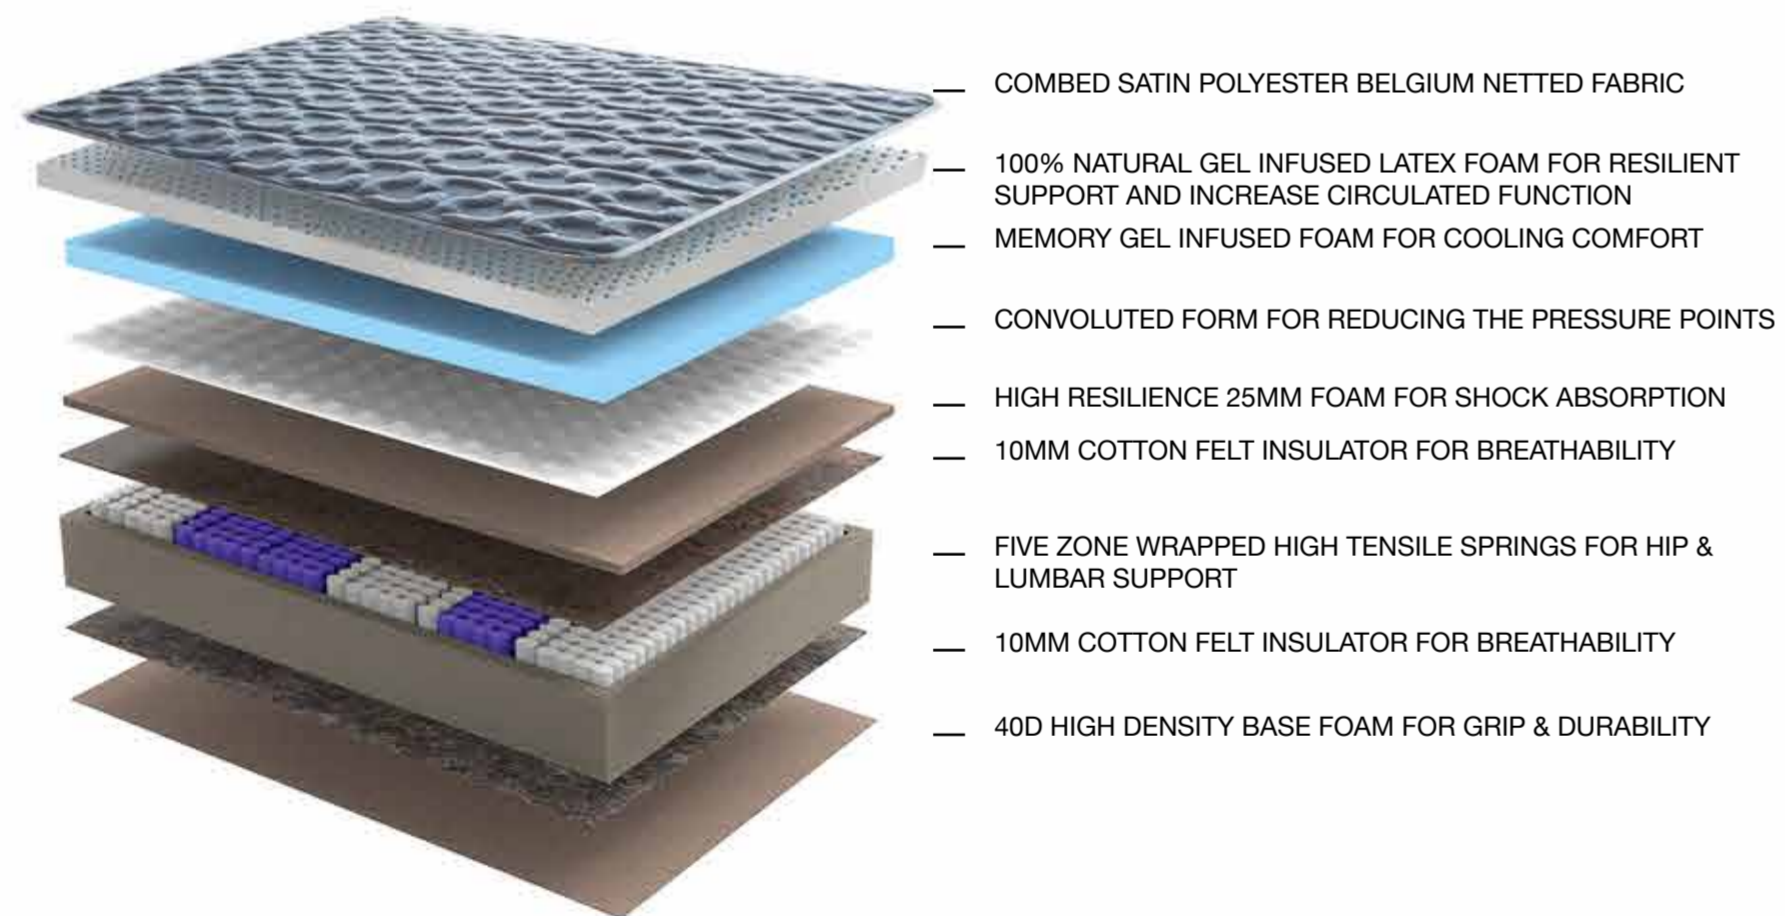

KING
L 78" x B 72" x H 12"

QUEEN
L 78" x B 60" x H 12"

ULTIMO™ SILVER LINE 14" - BOX TOP

PREMERIO™ SILVER LINE 12" - PILLOW TOP

- COMBED SATIN POLYESTER BELGIUM NETTED FABRIC
- 100% NATURAL GEL INFUSED LATEX FOAM FOR RESILIENT SUPPORT AND INCREASE CIRCULATED FUNCTION
- MEMORY GEL INFUSED FOAM FOR COOLING COMFORT
- CONVOLUTED FORM FOR REDUCING THE PRESSURE POINTS
- HIGH RESILIENCE 25MM FOAM FOR SHOCK ABSORPTION
- 10MM COTTON FELT INSULATOR FOR BREATHABILITY
- FIVE ZONE WRAPPED HIGH TENSILE SPRINGS FOR HIP & LUMBAR SUPPORT
- 10MM COTTON FELT INSULATOR FOR BREATHABILITY
- 40D HIGH DENSITY BASE FOAM FOR GRIP & DURABILITY

- COMBED SATIN POLYESTER BELGIUM NETTED FABRIC
- 100% NATURAL GEL INFUSED LATEX FOAM FOR RESILIENT SUPPORT AND INCREASE CIRCULATED FUNCTION
- CONVOLUTED FORM FOR REDUCING THE PRESSURE POINTS
- HIGH RESILIENCE 20MM FOAM FOR FIRM SUPPORT
- HIGH RESILIENCE 25MM FOAM FOR SHOCK ABSORPTION
- 10MM COTTON FELT INSULATOR FOR BREATHABILITY
- FIVE ZONE WRAPPED HIGH TENSILE SPRINGS FOR HIP & LUMBAR SUPPORT
- 10MM COTTON FELT INSULATOR
- 40D HIGH DENSITY BASE FOAM FOR GRIP & DURABILITY