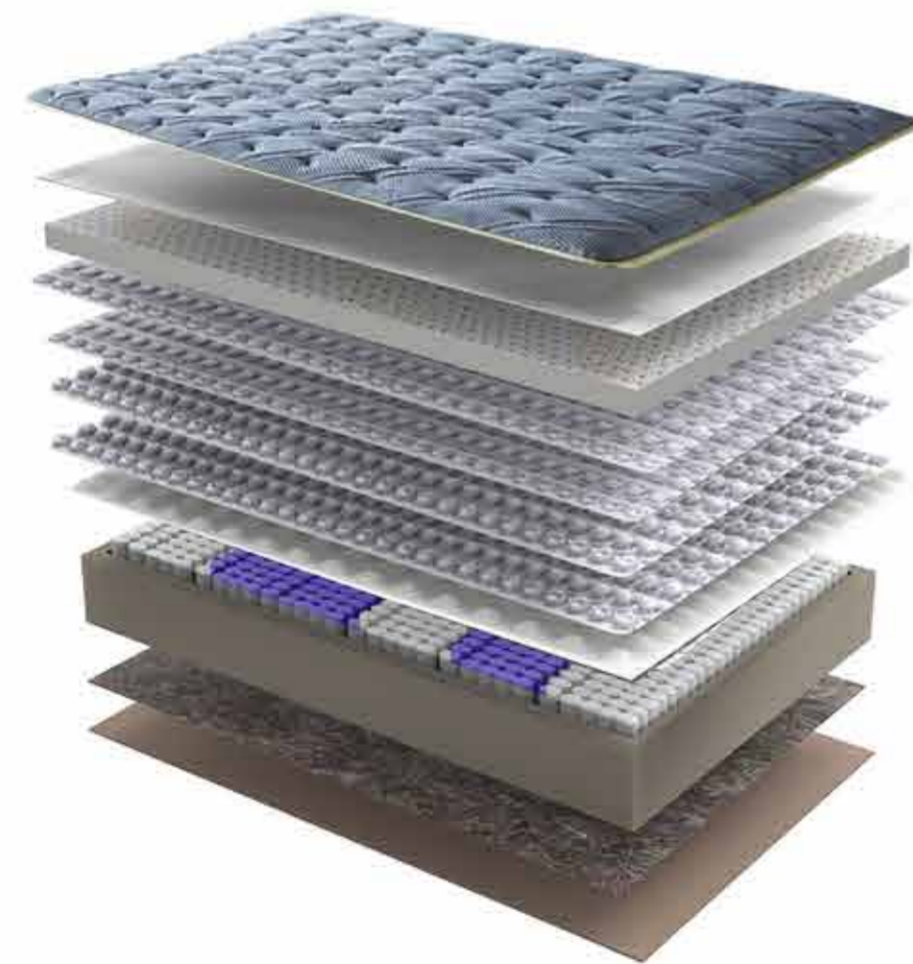

- COMBED SATIN POLYESTER BELGIUM NETTED FABRIC
- 50MM HIGH RESILIENCE SWEDISH BULTEX FOAM FOR COMFORT
- 50MM HIGH RESILIENCE SWEDISH BULTEX FOAM FOR FIRM SUPPORT
- 8" FIVE ZONE WRAPPED HIGH TENSILE SPRINGS FOR HIP & LUMBAR SUPPORT
- 50MM HIGH DENSITY BULTEX BASE FOAM FOR GRIP & DURABILITY
- 2" THICK SCANDINAVIAN PINE WOOD CASING TO HOLD 4" HIGH TENSILE POCKET SPRINGS

HEAD LIFT MECHANISM

LEG LIFT MECHANISM

MOTORISED
L 33" x B 75" x H 29"

QUEEN
L 62" x B 77" x H 30"

SUPER LUX™ GOLD LINE 14" - DOUBLE EURO TOP

- COMBED SATIN POLYESTER BELGIUM NETTED FABRIC
- SATIN POLYESTER WADDING 10MM
- 100% NATURAL 1 INCH LATEX FOR FRIENDLY COMFORT
- CONVOLUTED FORM FOR REDUCING THE PRESSURE POINTS
- 20MM MINI MICRO COILS FOR TOTAL SUPPORT
- 20MM MINI MICRO COILS FOR TOTAL SUPPORT
- 38MM MICRO POCKETED COILS FOR COMFORT SUPPORT
- 38MM MICRO POCKETED COILS FOR COMFORT SUPPORT
- FIVE ZONE WRAPPED HIGH TENSILE SPRINGS FOR HIP & LUMBAR SUPPORT
- 10MM COTTON FELT INSULATOR
- 40D HIGH DENSITY BASE FOAM FOR GRIP & DURABILITY

- COMBED SATIN POLYESTER BELGIUM NETTED FABRIC
- 100% NATURAL GEL INFUSED LATEX FOAM FOR RESILIENT SUPPORT AND INCREASE CIRCULATED FUNCTION
- CONVOLUTED FORM FOR REDUCING THE PRESSURE POINTS
- HIGH RESILIENCE 20MM FOAM FOR FIRM SUPPORT
- HIGH RESILIENCE 25MM FOAM FOR SHOCK ABSORPTION
- 10MM COTTON FELT INSULATOR FOR BREATHABILITY
- FIVE ZONE WRAPPED HIGH TENSILE SPRINGS FOR HIP & LUMBAR SUPPORT
- 10MM COTTON FELT INSULATOR
- 40D HIGH DENSITY BASE FOAM FOR GRIP & DURABILITY