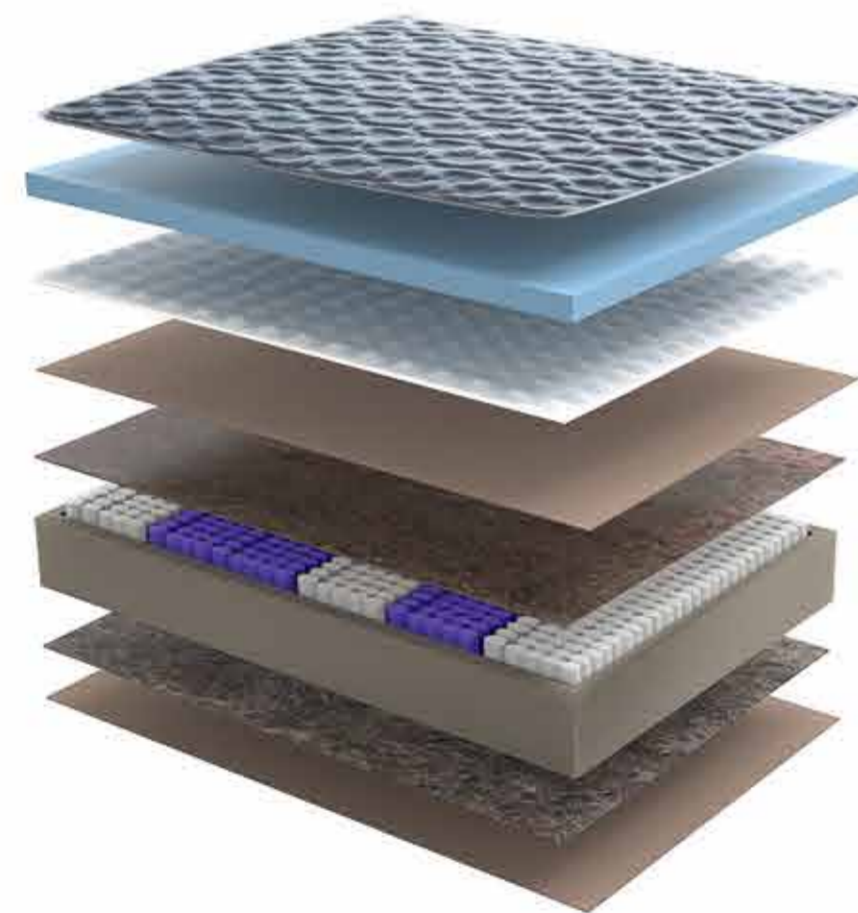

- COMBED SATIN POLYESTER BELGIUM NETTED FABRIC
- 100% NATURAL GEL INFUSED LATEX FOAM FOR RESILIENT SUPPORT AND INCREASE CIRCULATED FUNCTION
- CONVOLUTED FORM FOR REDUCING THE PRESSURE POINTS
- HIGH RESILIENCE 20MM FOAM FOR FIRM SUPPORT
- HIGH RESILIENCE 25MM FOAM FOR SHOCK ABSORPTION
- 10MM COTTON FELT INSULATOR FOR BREATHABILITY
- FIVE ZONE WRAPPED HIGH TENSILE SPRINGS FOR HIP & LUMBAR SUPPORT
- 10MM COTTON FELT INSULATOR
- 40D HIGH DENSITY BASE FOAM FOR GRIP & DURABILITY

KING
L 78" x B 72" x H 14"

QUEEN
L 78" x B 60" x H 14"

KING
L 78" x B 72" x H 12"

QUEEN
L 78" x B 60" x H 12"

SUPERGA™ SILVER LINE 10" - TIGHT TOP

- COMBED SATIN POLYESTER BELGIUM NETTED FABRIC
- MEMORY GEL INFUSED FOAM FOR COOLING COMFORT
- CONVOLUTED FORM FOR REDUCING THE PRESSURE POINTS
- HIGH RESILIENCE 25MM FOAM FOR SHOCK ABSORPTION
- 10MM COTTON FELT INSULATOR FOR BREATHABILITY
- FIVE ZONE WRAPPED HIGH TENSILE SPRINGS FOR HIP & LUMBAR SUPPORT
- 10MM COTTON FELT INSULATOR
- 40D HIGH DENSITY BASE FOAM FOR GRIP & DURABILITY

KING
L 78" x B 72" x H 10"

QUEEN
L 78" x B 60" x H 10"

PLUSH™ BLUE LINE 12" - EURO TOP

- COMBED SATIN POLYESTER BELGIUM QUILTED FABRIC
- 100% NATURAL LATEX FOR FRIENDLY COMFORT
- HIGH RESILIENCE 10MM FOAM FOR FIRM SUPPORT
- HIGH RESILIENCE 20MM FOAM FOR SHOCK ABSORPTION
- 10MM COTTON FELT INSULATOR FOR BREATHABILITY
- FIVE ZONE WRAPPED HIGH TENSILE SPRINGS FOR HIP & LUMBAR SUPPORT
- 10MM COTTON FELT INSULATOR
- 40D HIGH DENSITY BASE FOAM FOR GRIP & DURABILITY