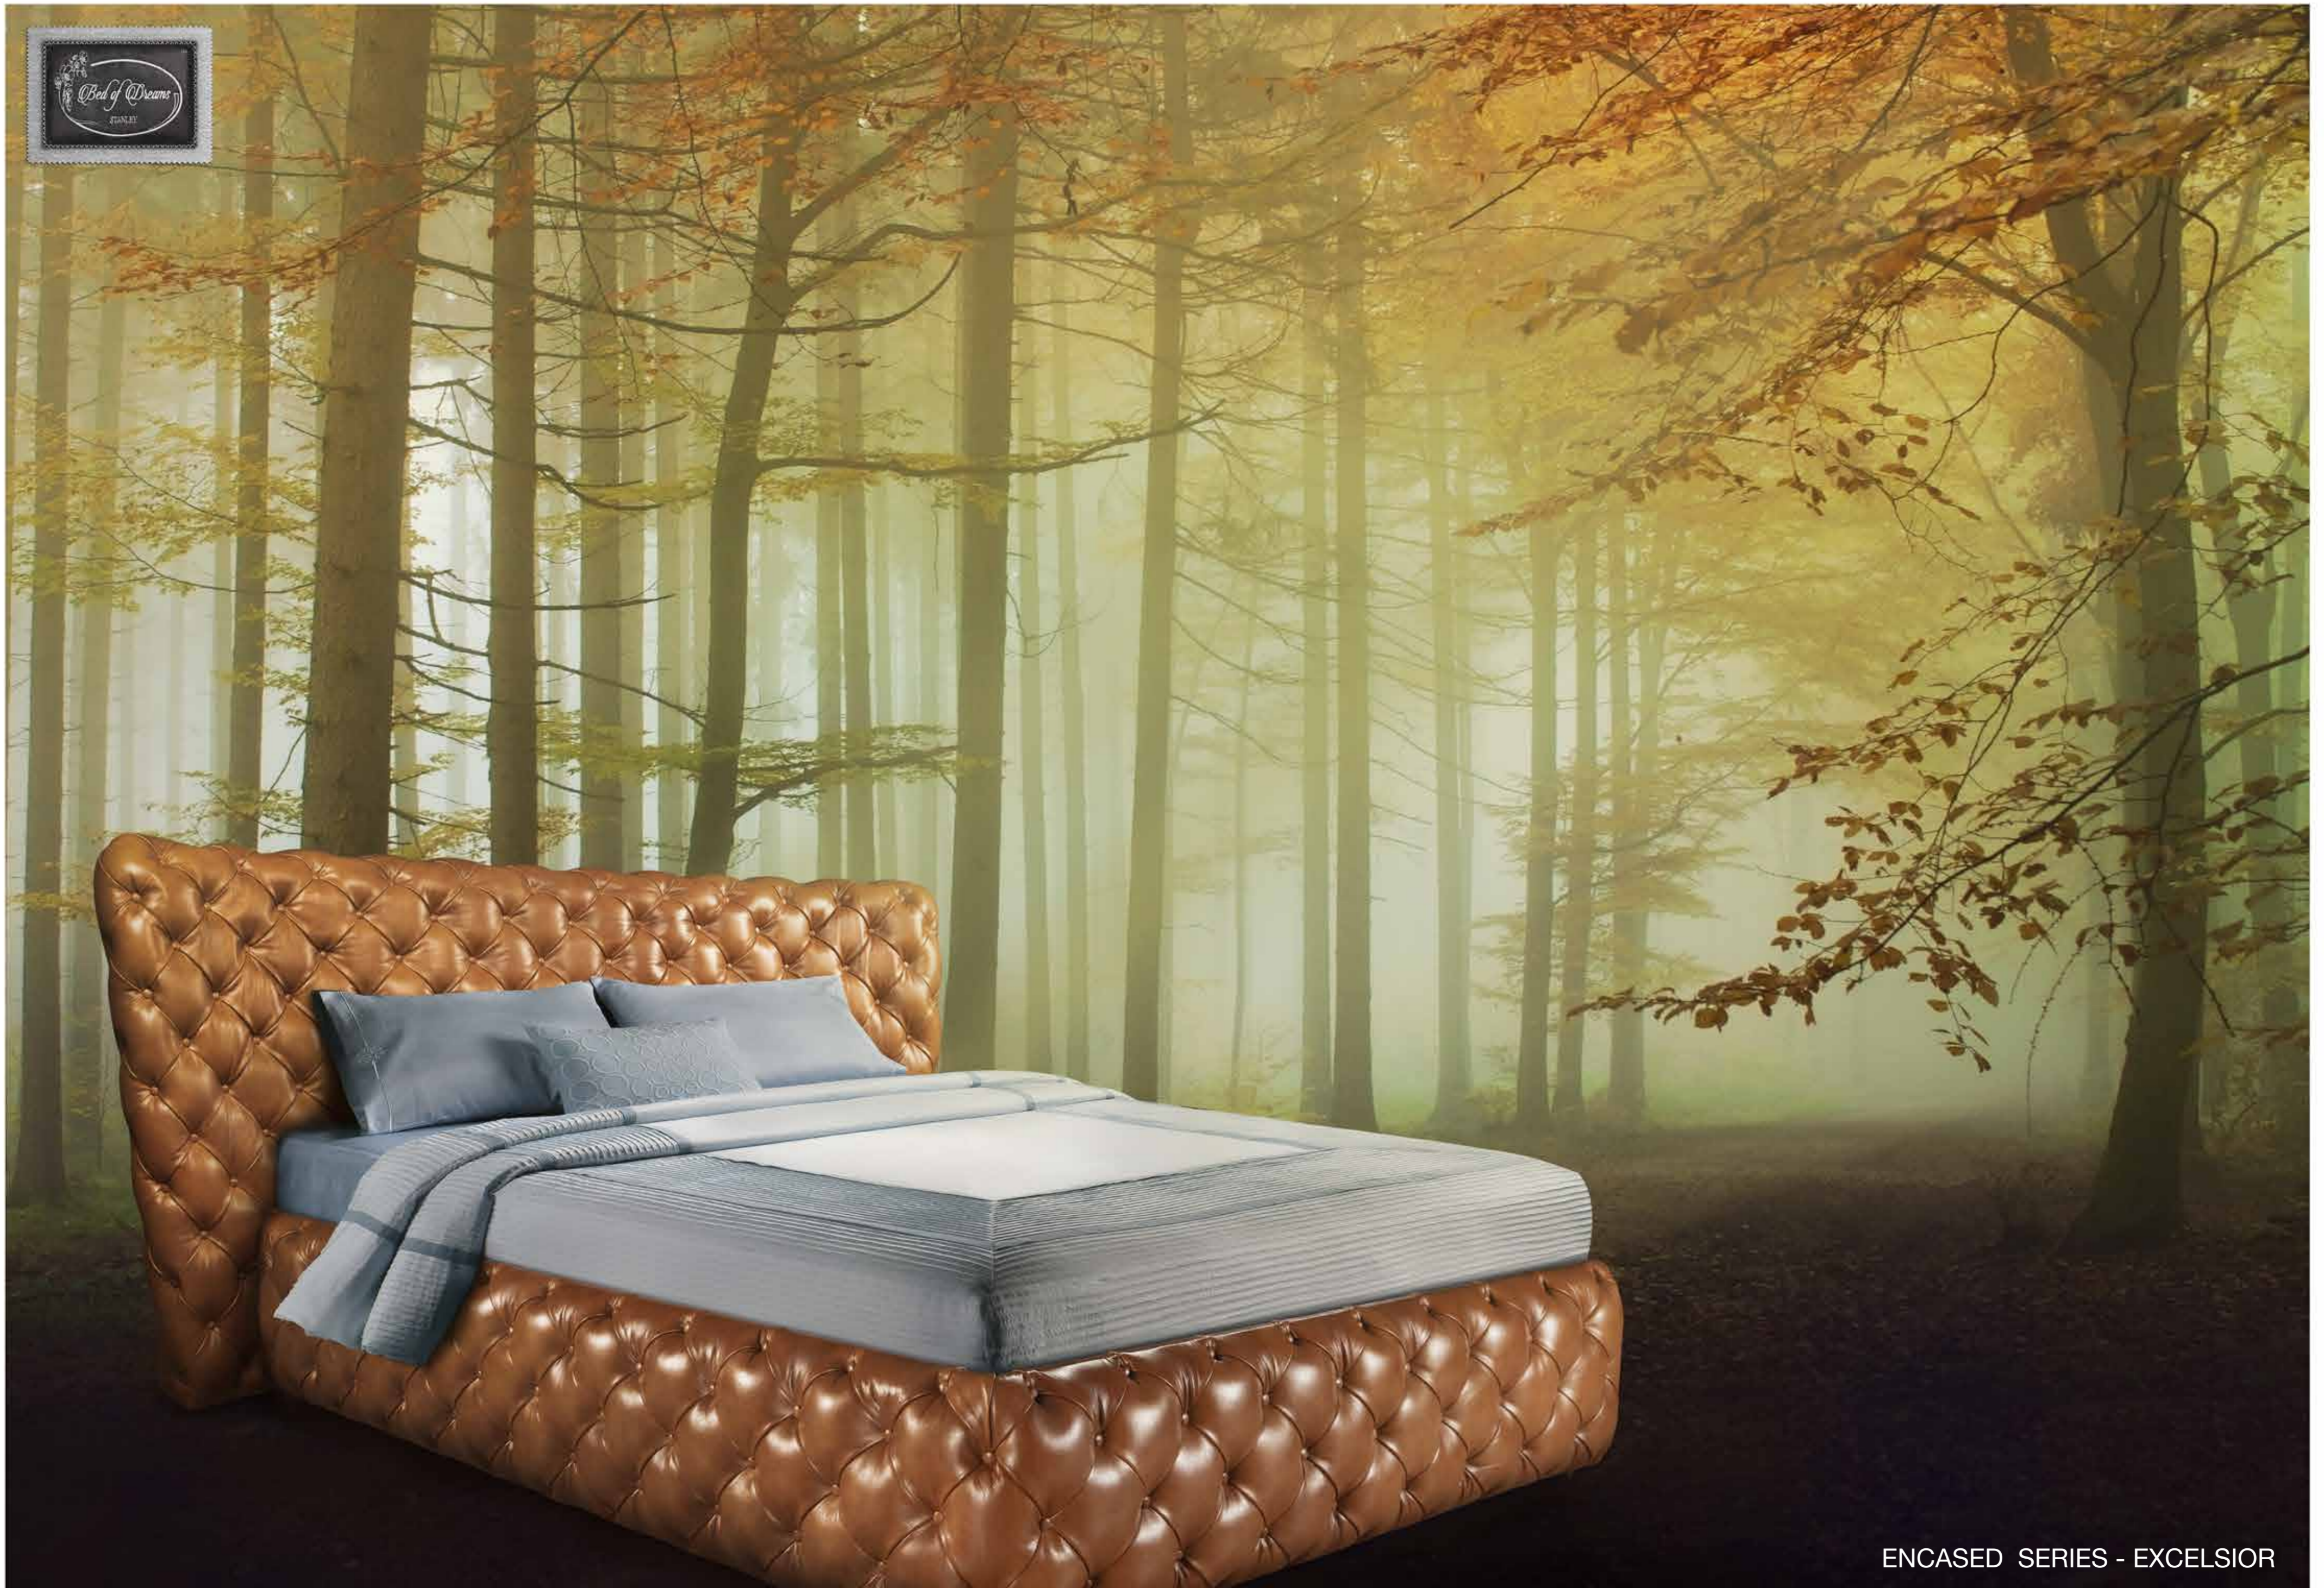

ENCASED SERIES - EXCELSIOR

ENCASED SERIES - IBIZA

ENCASED SERIES - BELLAGIO

MATTRESS

ULTRA LUX™ MOTORISED BED WITH TWIN MOTORS

UBER LUX™ MAJESTY QUEEN

- COMBED SATIN POLYESTER BELGIUM NETTED FABRIC
- 50MM HIGH RESILIENCE SWEDISH BULTEX FOAM FOR COMFORT
- 50MM HIGH RESILIENCE SWEDISH BULTEX FOAM FOR FIRM SUPPORT
- 8" FIVE ZONE WRAPPED HIGH TENSILE SPRINGS FOR HIP & LUMBAR SUPPORT
- 50MM HIGH DENSITY BULTEX BASE FOAM FOR GRIP & DURABILITY
- 8" FIVE ZONE WRAPPED HIGH TENSILE SPRINGS FOR HIP & LUMBAR SUPPORT
- ADJUSTABLE TWIN MOTORS FROM SCAPA SWEDEN FOR HEAD & LEG ADJUSTMENTS
- 2" THICK SCANDINAVIAN PINE WOOD CASING TO HOLD THE TWIN MOTOR MECHANISM